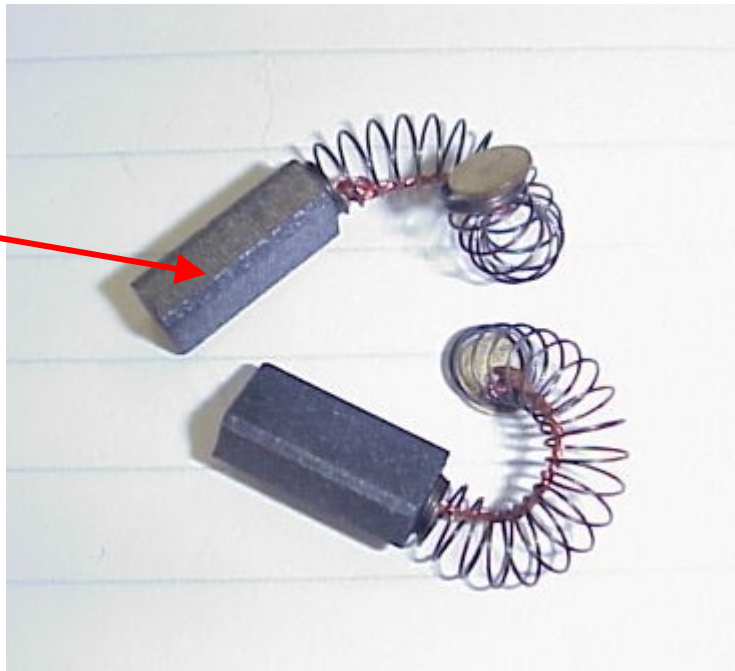

+7(812)987-08-81

Jar Sensor (Only)  
 Qty of 1  
 990084400

RFI Board with Sensor  
 990064600

Cordset Socket  
 990064800

Hamilton Beach  
 Commercial Badge  
 990092700

Brush Motor Kit  
 990075100

 4421 Waterfront Drive Glen Allen, VA 23060	Revision Description:	Added Jar Sensor and part number					
	Request Number:	HQE-8982	Revision Date:	1/27/10	Approved by:	HQE-8982	
	Issue Code(s):	CS, SP	Page:	2 of 4	Document #:	510020300	Rev: