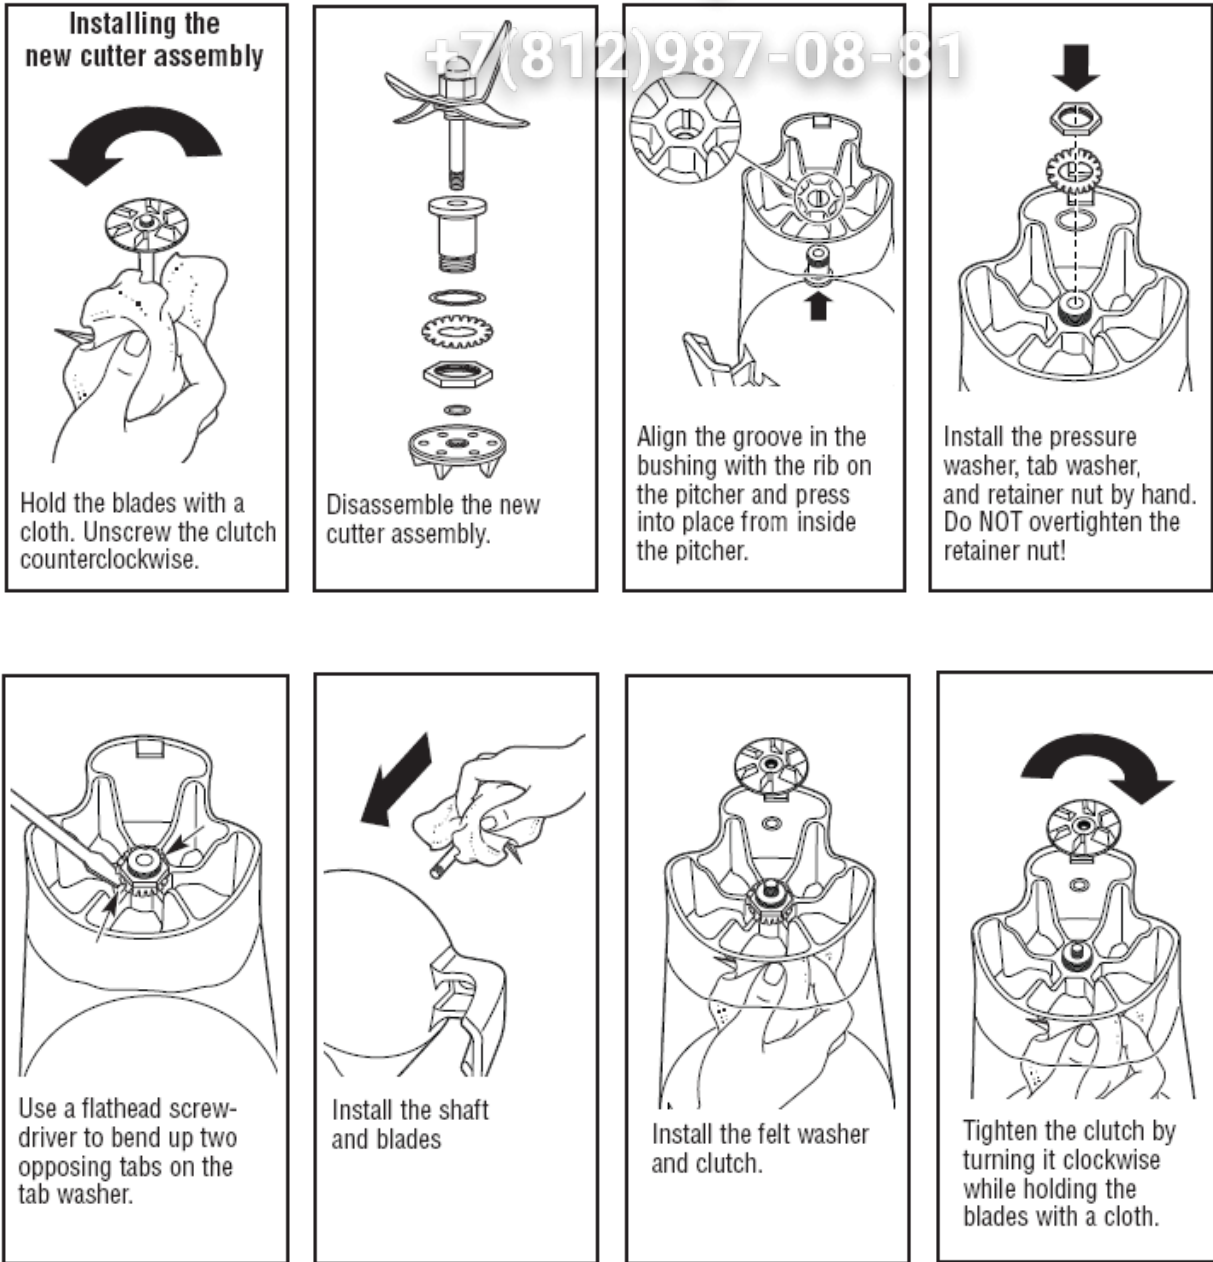

Replacement Parts Diagram Model HBB250S-CE (Series A-F)

PROPRIETARY RIGHTS NOTICE This document and all information contained within it is the property of Hamilton Beach Brands, Inc. (HBB). It is confidential and proprietary and has been provided to you for a limited purpose. It must be returned or destroyed upon request. Disclosure, reproduction or use of this document and any information contained within it, in full or in part, for any purpose is forbidden without the prior written consent of HBB. No photographs may be taken of any article fabricated or assembled from this document without the prior written consent of HBB.

Hamilton Beach 4421 Waterfront Drive Glen Allen, VA 23060	Revision Description: Added Jar Sensor and part number		Revision Date: 1/27/10		Approved by: HQE-8982	
	Request Number: HQE-8982	Page: 4 of 4		Document #: 510020300		Rev: H
	Issue Code(s): CS, SP