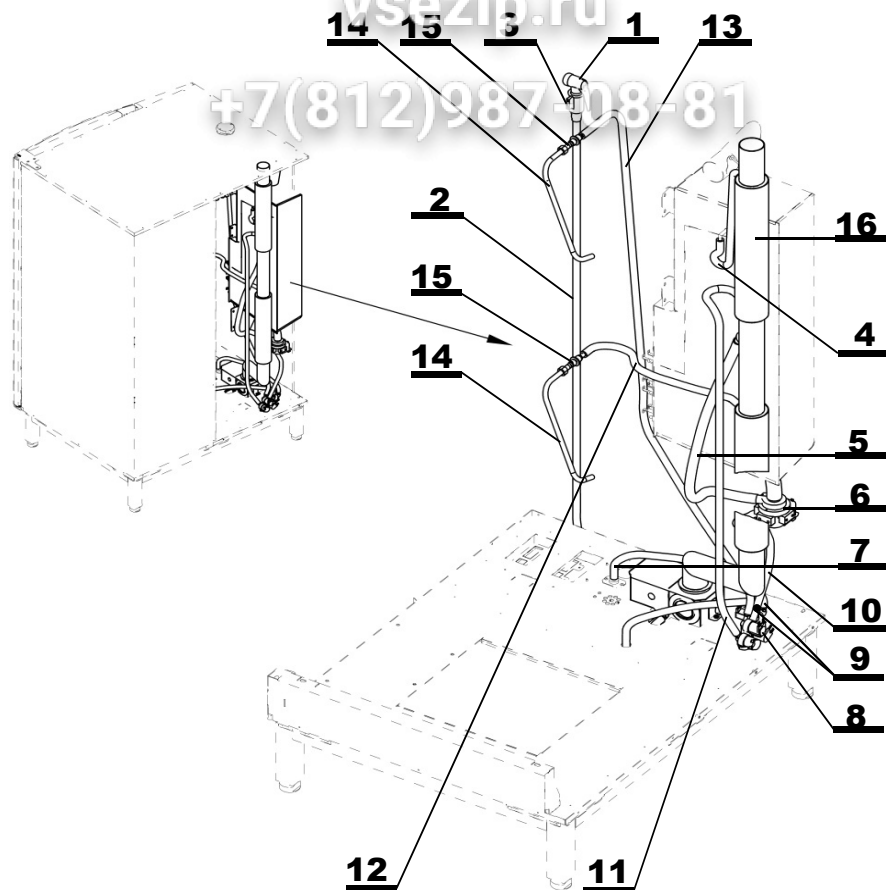

WATER DISTRIBUTION SYSTEM FOR BOILER

Position	Code	Name	For type of combi steamer			
			B2021i	B2021b	O2021i	O2021b
1	ZA15-0100	SHOWER KLARCO		•		•
2	ZA11-0904	RUBBER HOSE FOR SHOWER 2,1m		•		•
3	AT00-0002	SHOWER HOLDER KLARCO		•		•
4	AT26-0013	HOSE		•		•
5	AA26-0154	HOSE 16/22 - 600		•		•
6	EA12-0001	PUMP		•		•
7	AA26-0101	HOSE 10x3,6 - 350		•		•
8	EA12-0056	TRIPLE SOLENOID VALVE				•
9	EA12-0303	REDUCTION NOZZLE		•		•
10	AT26-0009	HOSE VALVE-RECUPERATOR		•		•
11	AT26-0012	HOSE VALVE-RED. VALVE		•		•
12	AT32-0017	HOSE ULKA		•		•
13	AA26-0113	HOSE 10x3,6 - 1500		•		•
14	AC12-1000	INJECTION PIPE VISION 2021		•		•
15	AC00-2500	BUSHING		•		•
16	AC05-2500	CHIMNEY 2021 Vision - boiler		•		•

Note: