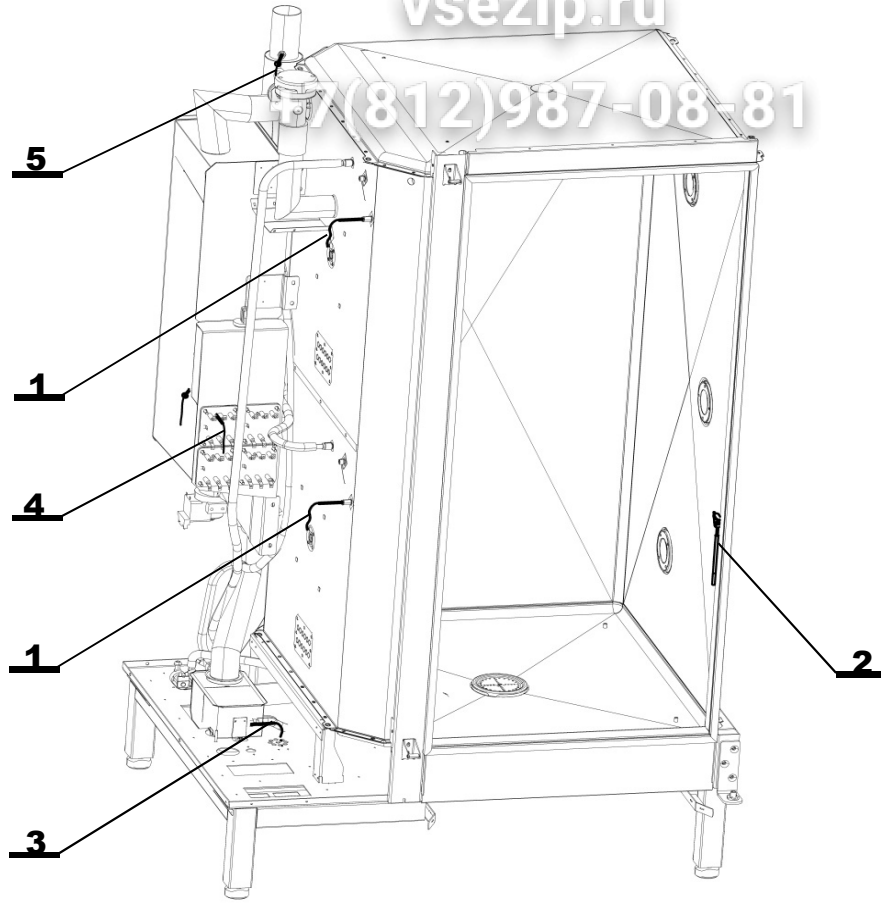

ТЕМПЕРАТУРНИ СЕНЗОРИ

Зип-Общепит

vsezip.ru

+7(812)987-08-81

Position	Code	Name	For type of combi steamer			
			B2021i	B2021b	O2021i	O2021b
1	EA10-0103	COOKING CHAMBER AND STEAM TEMP. SENSOR	•	•	•	•
2	EA10-0114	CORE PROBE (meat probe) - Blue - 4 point 1221, 2011, 2021	•	•		
2a	EA10-0112	CORE PROBE (meat probe) - Orange - 1 point 1221, 2011, 2021			•	•
3	EA10-0105	DRAIN and BOILER TEMP. SENSOR 2011, 2021	•	•	•	•
4	EA10-0105	DRAIN and BOILER TEMP. SENSOR 2011, 2021		•		•
5	EA10-0103	COOKING CHAMBER AND STEAM TEMP. SENSOR		•		•

Note: