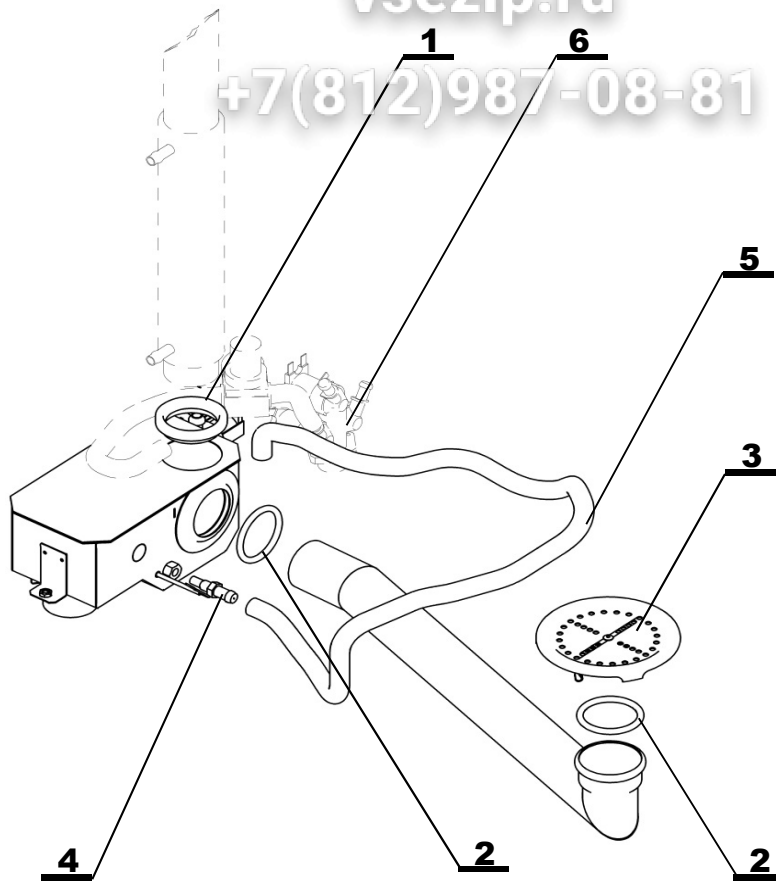

Дренажная система для Зип Общепит

vsezip.ru

+7(812)987-08-81

Position	Code	Name	For type of combi steamer			
			B2021i	B2021b	O2021i	O2021b
1	AX04-0002	SEAL $\varnothing$ 50			•	•
2	ZA13-1549	O-RING			•	•
3	AC02-2202	DRAIN CAP			•	•
4	AT01-0013	NOZZLE			•	•
5	AT26-0012	HOSE VALVE-RED. VALVE			•	•
6	EA12-0050	DOUBLE SOLENOID VALVE			•	•

Note: