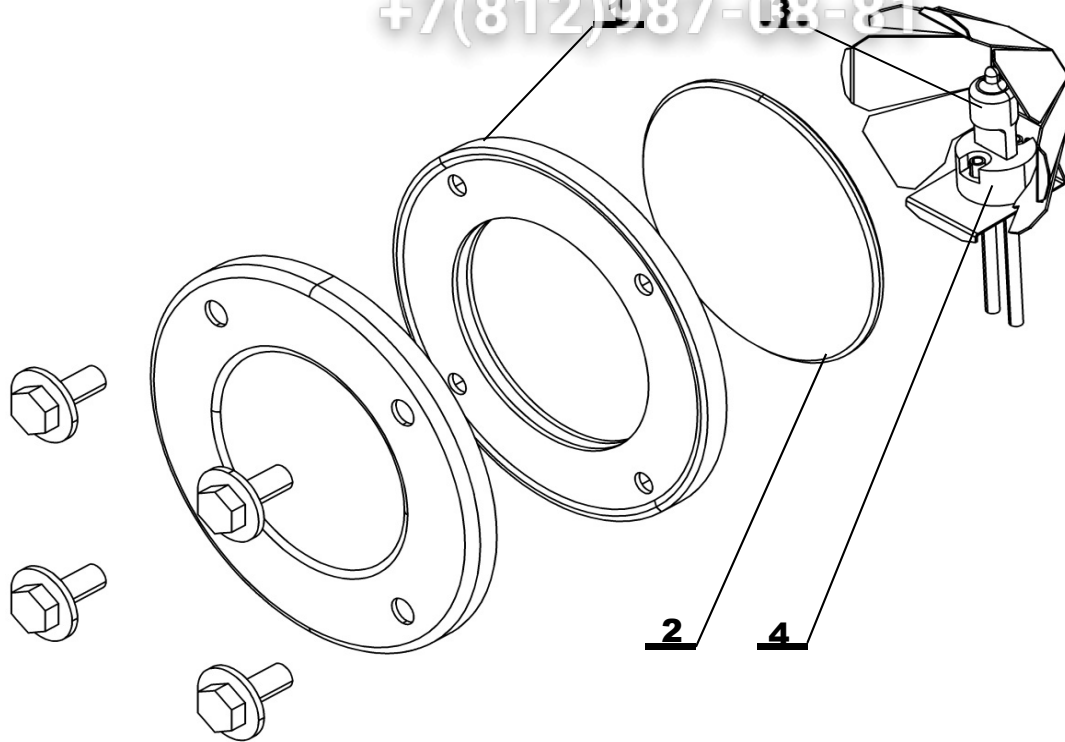

Зип-Общепит

vsezip.ru

+7(812)987-08-81

Position	Code	Name	For type of combi steamer			
			B2021i	B2021b	O2021i	O2021b
1	AX07-0005	LIGHT SEAL VISION	•	•	•	•
2	AX07-0004	GLASS PLATE	•	•	•	•
3	EA13-0100	HALOGEN LAMP	•	•	•	•
4	EA13-0101	HALOGEN LAMP BASE	•	•	•	•

Note: