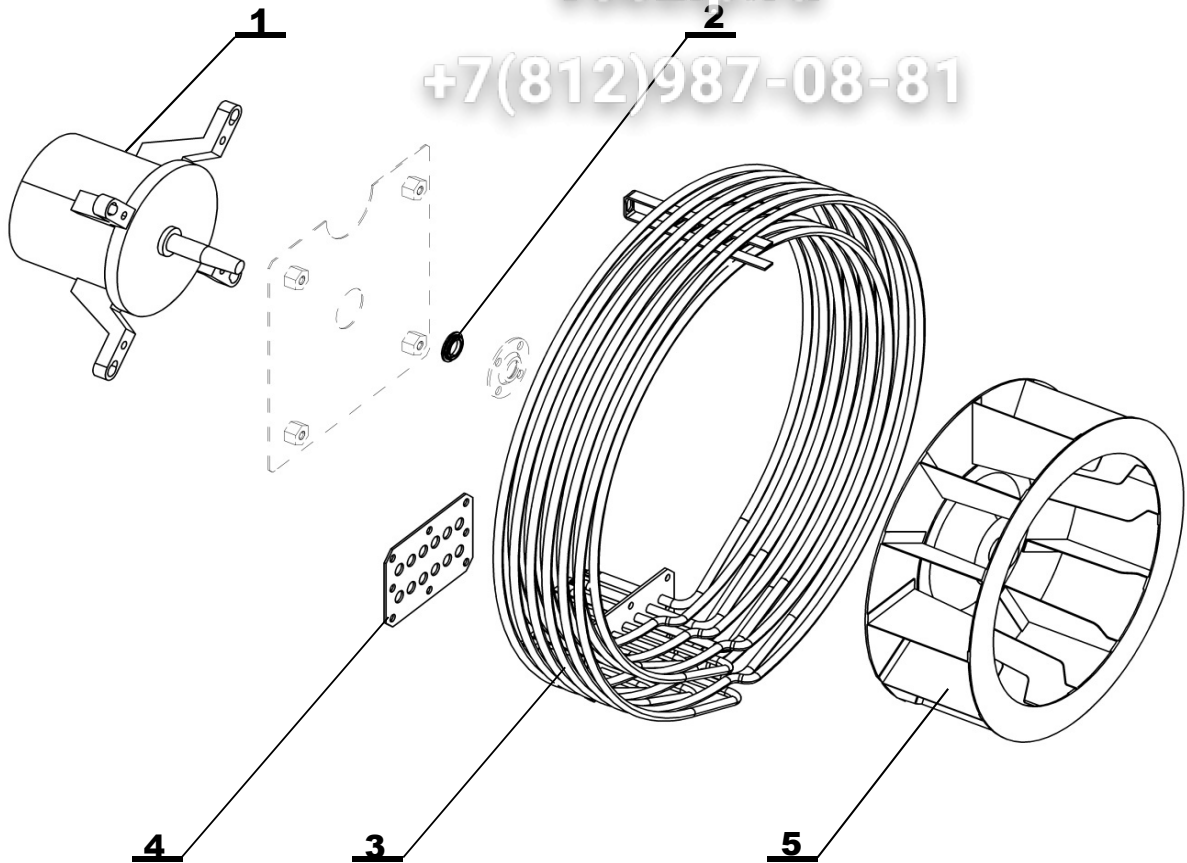

3ип Общепит
MOTOR - VENTILATOR

vsezip.ru

+7(812)987-08-81

Position	Code	Name	For type of combi steamer			
			B2021i	B2021b	O2021i	O2021b
1	EA11-0014	MOTOR HANNING L9 EB30	•	•	•	•
2	AX00-0006	MOTOR SEAL	•	•	•	•
3	AX00-0018	SPACE HEATING ELEMENT 29 kW	•	•	•	•
4	AX00-0020	SEAL	•	•	•	•
5	AX09-0006	VENTILATOR FAN $\varnothing$ 320mm/110mm	•	•	•	•

Note: