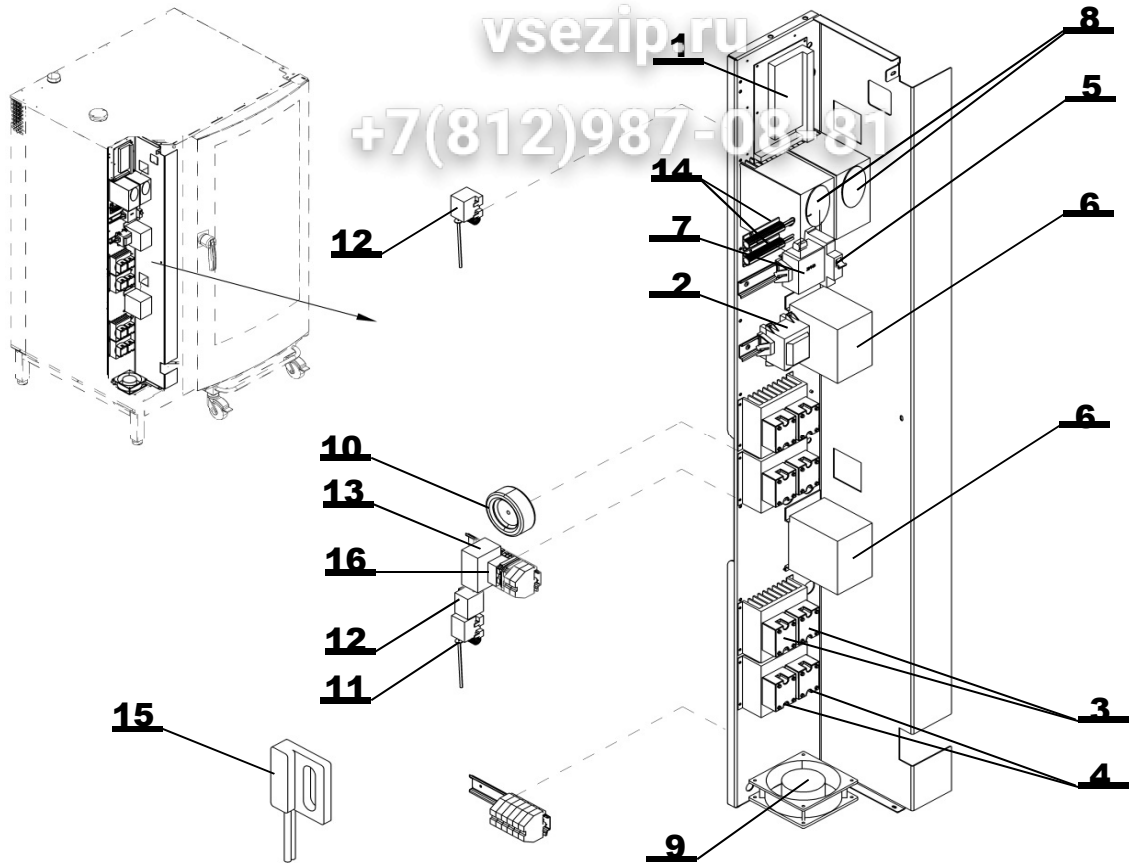

Зип-Общепит

vsezip.ru
+7(812)987-09181

Position	Code	Name	For type of combi steamer			
			B2021i	B2021b	O2021i	O2021b
1	EA14-0080	POWER SUPPLY BOARD VISION -R04.1	•	•		
2	EA13-0008	TRANSFORMER TRONIC 17V	•	•		
3	EA02-0203	SOLID STATE RELAY SOB965660		•		
4	EA02-0203	SOLID STATE RELAY SOB965660	•	•		
5	EA03-0016	CIRCUIT BREAKER	•	•		
6	EA02-0006	CONTACTOR (LC1D50P7)	•	•		
7	EA13-0109	SUPPRESSOR	•	•		
8	EA13-0400	FREQUENCY CONVERTER	•	•		
9	ZA21-0007	FAN SUNNON	•	•		
10	EA13-0009	TRANSFORMER 1TT63P2 230V/11,5V	•	•		
11	EA04-0011	THERMAL FUSE BOILER 140 °C		•		
12	EA04-0012	THERM. FUSE FOR SPACE 360°C	•	•		
13	EA13-0058	SUPPRESSION COMPONENT FC611 13b	•	•		
14	EA16-0041	RESISTOR VW3TR342150RJ	•	•		
15	EA01-0016	DOOR SWITCH 1221, 2011, 2021	•	•		
16	EA13-0056	SUPPRESSION COMPONENT TS811 1022B	•	•		
7+8+14	EA13-0402	KIT RETIGO VISION	•	•		

Note: