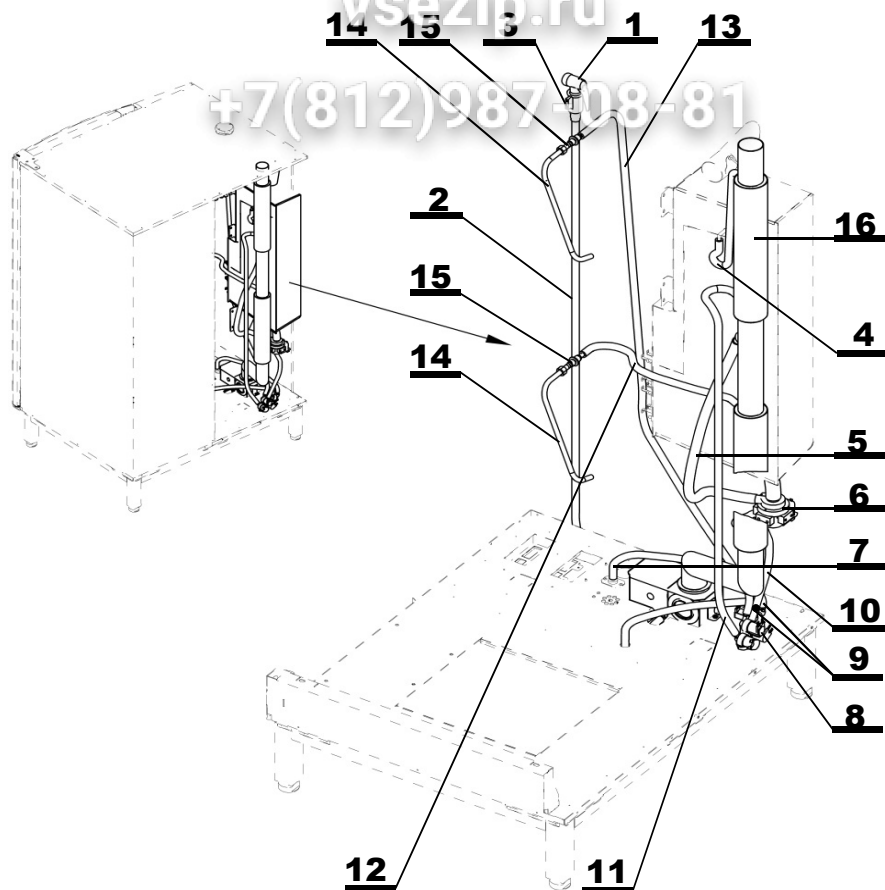

Note:

WATER DISTRIBUTION SYSTEM SECTION

3 ил Общелит

vsezip.ru

+7(812)987-08-87

Position	Code	Name	For type of combi steamer			
			B2021i	B2021b	O2021i	O2021b
1	ZA15-0100	SHOWER KLARCO	•		•	
2	AT00-0002	SHOWER HOLDER KLARCO	•		•	
3	ZA11-0904	RUBBER HOSE FOR SHOWER 2,1m	•		•	
4	AT26-0014	HOSE VALVE-RED. VALVE	•		•	
5	AA26-0107	HOSE 10x3,6 - 320	•		•	
6	AA26-0101	HOSE 10x3,6 - 350	•		•	
7	EA12-0050	DOUBLE SOLENOID VALVE			•	
7	EA12-0056	TRIPLE SOLENOID VALVE	•			
8	EA12-0056	TRIPLE SOLENOID VALVE	•		•	
9	AA26-0104	HOSE 10x3,6 - 90	•		•	
10	ZA12-0201	WATER REDUCTING VALVE	•		•	
10a	ZA12-0401	MANOMETER 0-1bar, WIKA	•		•	
11	AA26-0101	HOSE 10x3,6 - 350	•		•	
12	AT00-0056	NOZZLE 07	•		•	
13	AC05-2600	CHIMNEY 2021 Vision - inject	•		•	
14	AT24-0021	BOILER HOSE	•		•	
15	AC00-2500	BUSHING	•		•	
16	AC12-1000	INJECTION PIPE VISION 2021	•		•	
17	ZA10-0553	T-FITTING T-TS 10 mm	•		•	
18	EA12-0303	REDUCTION NOZZLE	•		•	
19	AT26-0006	HOSE VALVE-RED. VALVE	•		•	
20	AT26-0001	HOSE VALVE-RED. VALVE	•		•	

Note:

WATER DISTRIBUTION SYSTEM FOR BOILER

Position	Code	Name	For type of combi steamer			
			B2021i	B2021b	O2021i	O2021b
1	ZA15-0100	SHOWER KLARCO		•		•
2	ZA11-0904	RUBBER HOSE FOR SHOWER 2,1m		•		•
3	AT00-0002	SHOWER HOLDER KLARCO		•		•
4	AT26-0013	HOSE		•		•
5	AA26-0154	HOSE 16/22 - 600		•		•
6	EA12-0001	PUMP		•		•
7	AA26-0101	HOSE 10x3,6 - 350		•		•
8	EA12-0056	TRIPLE SOLENOID VALVE				•
9	EA12-0303	REDUCTION NOZZLE		•		•
10	AT26-0009	HOSE VALVE-RECUPERATOR		•		•
11	AT26-0012	HOSE VALVE-RED. VALVE		•		•
12	AT32-0017	HOSE ULKA		•		•
13	AA26-0113	HOSE 10x3,6 - 1500		•		•
14	AC12-1000	INJECTION PIPE VISION 2021		•		•
15	AC00-2500	BUSHING		•		•
16	AC05-2500	CHIMNEY 2021 Vision - boiler		•		•