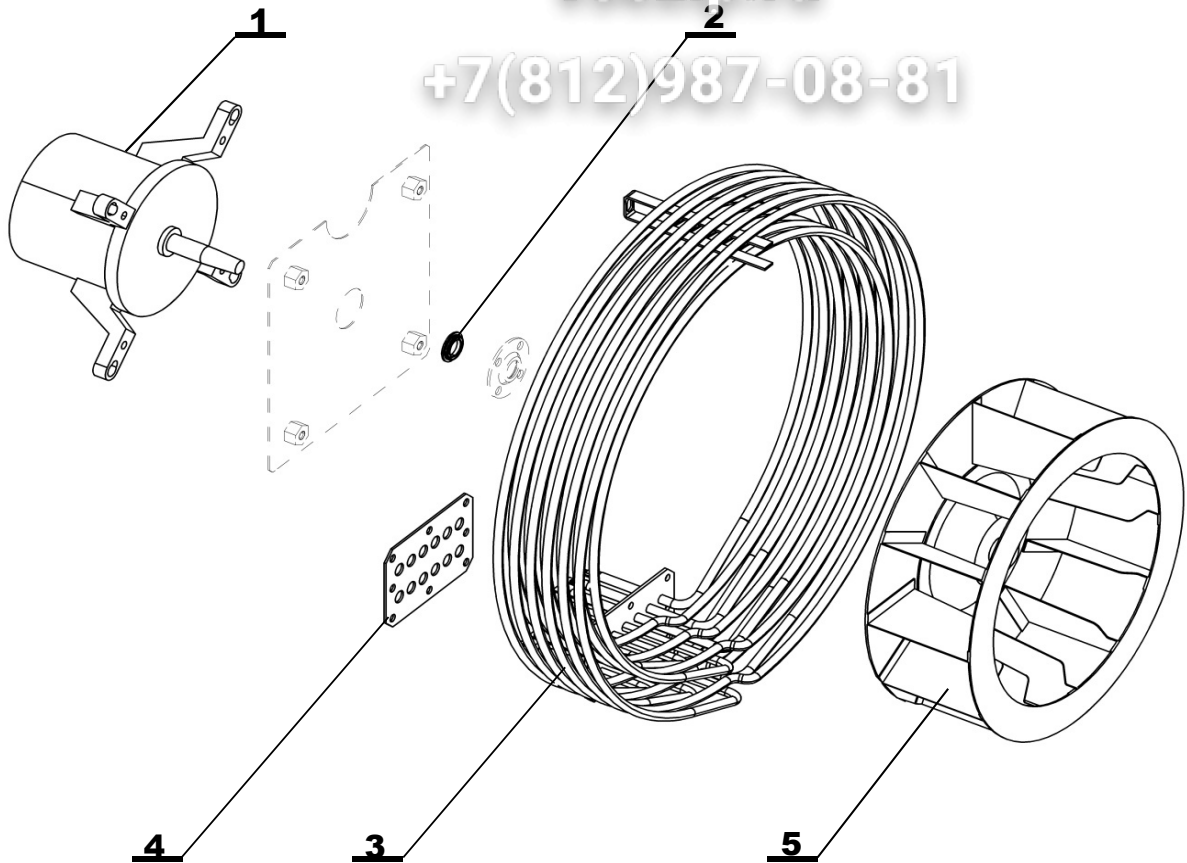

3ип Общепит
MOTOR - VENTILATOR

vsezip.ru

+7(812)987-08-81

Position	Code	Name	For type of combi steamer			
			B2021i	B2021b	O2021i	O2021b
1	EA11-0014	MOTOR HANNING L9 EB30	•	•	•	•
2	AX00-0006	MOTOR SEAL	•	•	•	•
3	AX00-0018	SPACE HEATING ELEMENT 29 kW	•	•	•	•
4	AX00-0020	SEAL	•	•	•	•
5	AX09-0006	VENTILATOR FAN ø 320mm/110mm	•	•	•	•

Note: