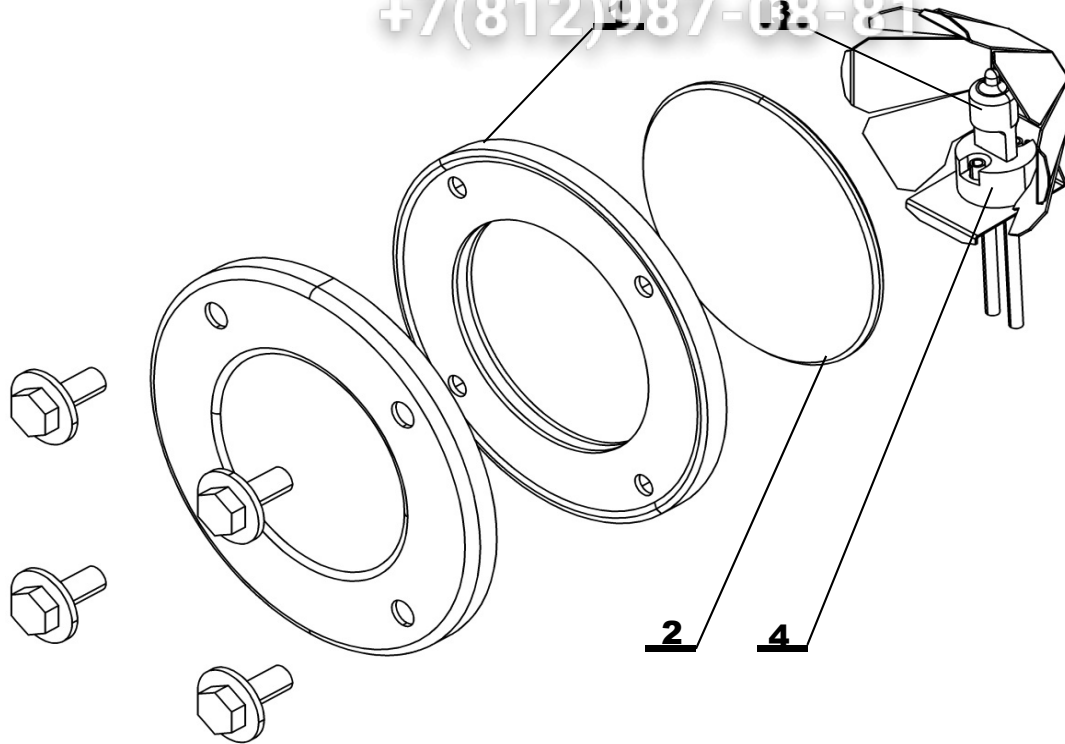

Зип-Общепит

vsezip.ru

+7(812)987-08-81

Position	Code	Name	For type of combi steamer			
			B2011i	B2011b	O2011i	O2011b
1	AX07-0005	LIGHT SEAL VISION	•	•	•	•
2	AX07-0004	GLASS PLATE	•	•	•	•
3	EA13-0100	HALOGEN LAMP	•	•	•	•
4	EA13-0101	HALOGEN LAMP BASE	•	•	•	•

Note: