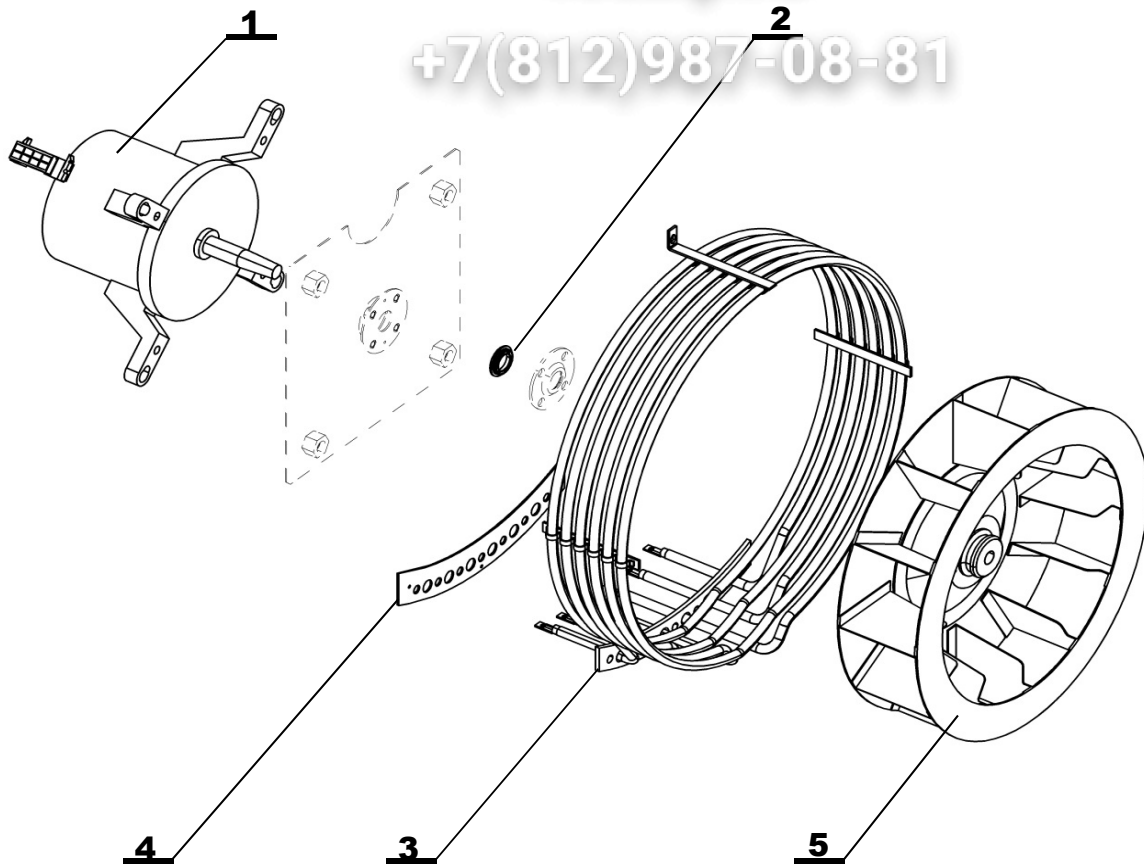

3ип Общепит
MOTOR - VENTILATOR

vsezip.ru

+7(812)987-08-81

Position	Code	Name	For type of combi steamer			
			B2011i	B2011b	O2011i	O2011b
1	EA11-0014	MOTOR HANNING L9 EB30	•	•	•	•
2	AX00-0006	MOTOR SEAL	•	•	•	•
3	AX00-0007	HEATING ELEMENT 1011,2011,1221 16kW	•	•	•	•
4	AX00-0008	SEAL	•	•	•	•
5	AX09-0001	VENTILATOR FAN ø 320mm	•	•	•	•

Note: