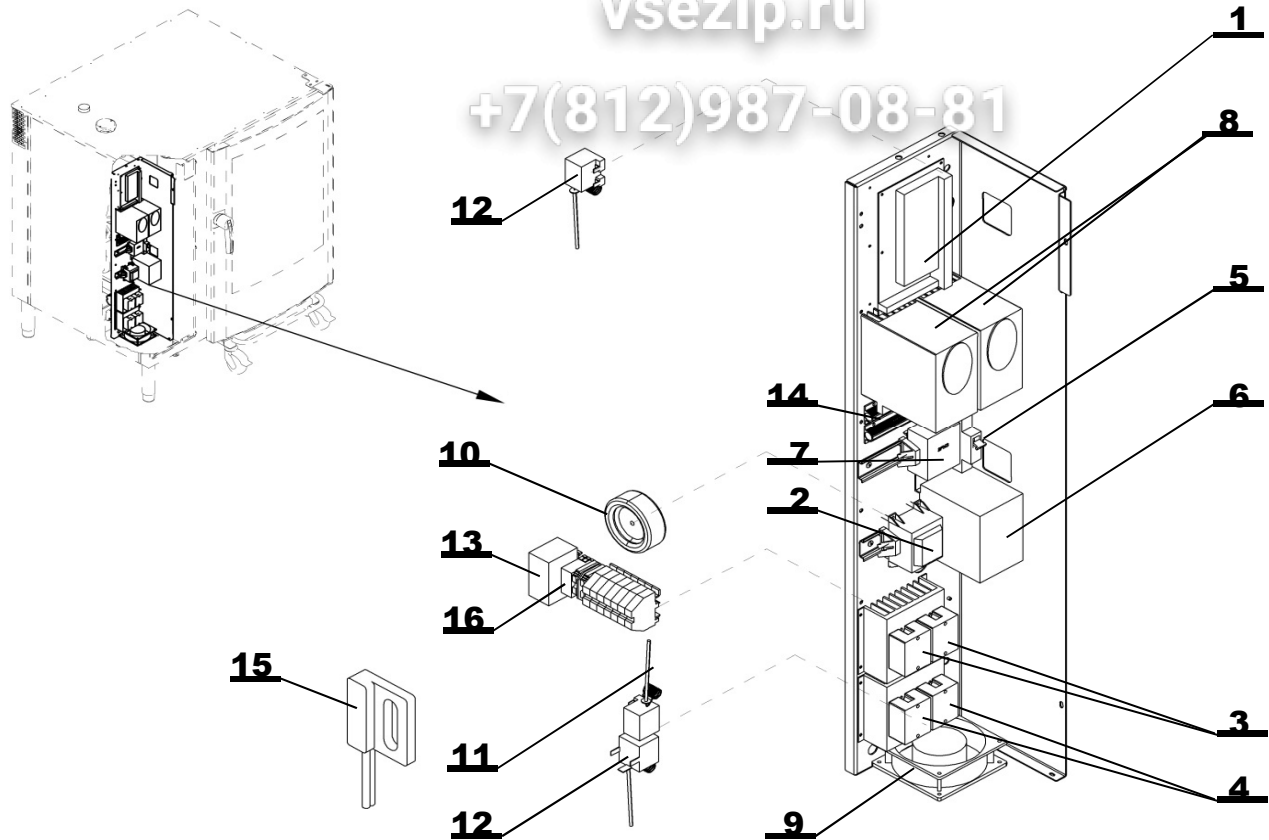

3ип Общепит

CONTROL PANEL

vsezip.ru

+7(812)987-08-81

Position	Code	Name	For type of combi steamer			
			B1221i	B1221b	O1221i	O1221b
1	AC21-1605/CH1	WHOLE LEFT CORNER WITH ELECTRONIC 1221-BLUE	•	•		
1	AC21-1606/CH1	WHOLE LEFT CORNER WITH ELECTRONIC 1221-ORANGE			•	•
2	XC10-2000	ELECTRONIC BOARD SET VISION-BLUE Freescale 2011	•	•		
2	XC10-2100	ELECTRONIC BOARD SET VISION-ORANGE Freescale 2011			•	•
3	EA05-0052	USB CABLE	•	•	•	•
4	SP21-0001	USB COVER	•	•	•	•
5	AP10-0021	COVER OF ELECTRONICS	•	•	•	•
6	EA13-0151	AUXILIARY LOUD-SPEAKER	•	•	•	•

Note:

1	AC21-1605/S/CH1	LEFT CORNER PLATE 1221 - BLUE WITH USB CONNECTOR	•	•		
1	AC21-1606/S/CH1	LEFT CORNER PLATE 1221 - ORANGE WITH USB CONNECTOR			•	•

Зип-Общепит

vsezip.ru

+7(812)987-08-81

Position	Code	Name	For type of combi steamer			
			B1221i	B1221b	O1221i	O1221b
1	EA14-0080	POWER SUPPLY BOARD VISION -R04.1	•	•		
2	EA13-0008	TRANSFORMER TRONIC 17V	•	•		
3	EA02-0203	SOLID STATE RELAY SOB965660		•		
4	EA02-0203	SOLID STATE RELAY SOB965660	•	•		
5	EA03-0016	CIRCUIT BREAKER	•	•		
6	EA02-0006	CONTACTOR (LC1D50P7)	•	•		
7	EA13-0109	SUPPRESSOR	•	•		
8	EA13-0400	FREQUENCY CONVERTER	•	•		
9	ZA21-0007	FAN SUNNON	•	•		
10	EA13-0009	TRANSFORMER 1TT63P2 230V/11,5V	•	•		
11	EA04-0011	THERMAL FUSE BOILER 140 °C		•		
12	EA04-0012	THERM. FUSE FOR SPACE 360°C	•	•		
13	EA13-0058	SUPPRESSION COMPONENT FC611 13b	•	•		
14	EA16-0041	RESISTOR VW3TR342150RJ	•	•		
15	EA01-0016	DOOR SWITCH 1221, 2011, 2021	•	•		
16	EA13-0056	SUPPRESSION COMPONENT TS811 1022B	•	•		