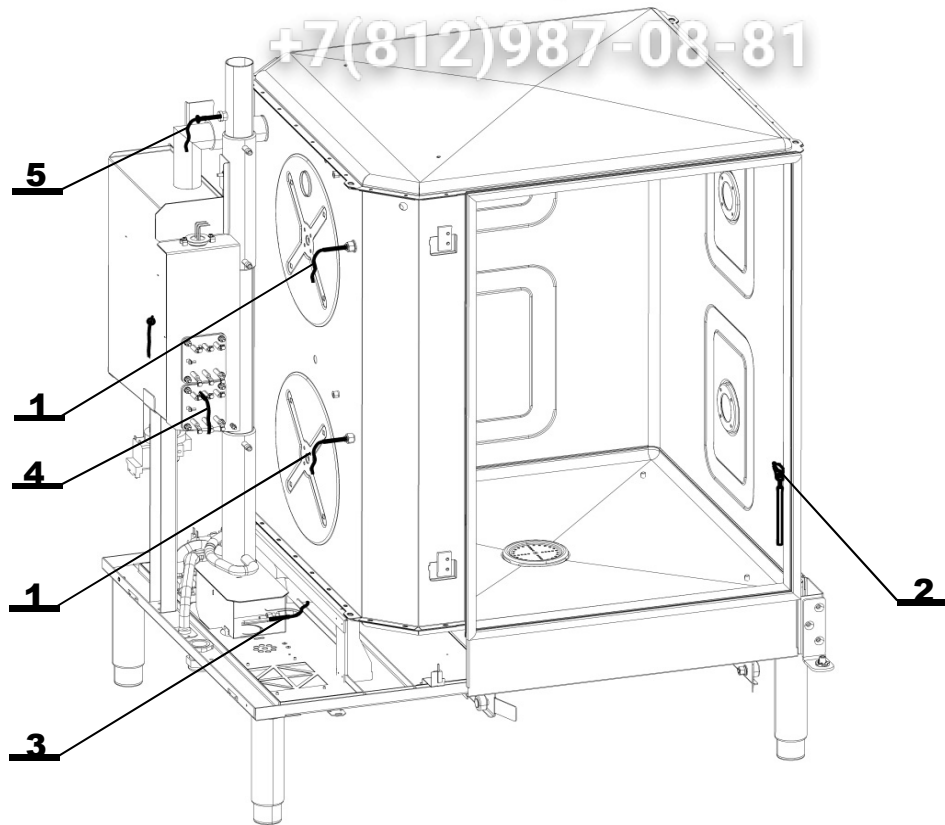

ТЕМПЕРАТУРНИ СЕНЗОРИ

Зип Общежит

vsezip.ru

+7(812)987-08-81

Position	Code	Name	For type of combi steamer			
			B1221i	B1221b	O1221i	O1221b
1	EA10-0103	COOKING CHAMBER AND STEAM TEMP. SENSOR	•	•	•	•
2	EA10-0114	CORE PROBE (meat probe) - Blue - 4 point 1221, 2011, 2021	•	•		
2a	EA10-0112	CORE PROBE (meat probe) - Orange - 1 point 1221, 2011, 2021			•	•
3	EA10-0104	DRAIN and BOILER TEMP. SENSOR 623, 611, 1011, 1221	•	•	•	•
4	EA10-0104	DRAIN and BOILER TEMP. SENSOR 623, 611, 1011, 1221		•		•
5	EA10-0103	COOKING CHAMBER AND STEAM TEMP. SENSOR		•		•

Note: