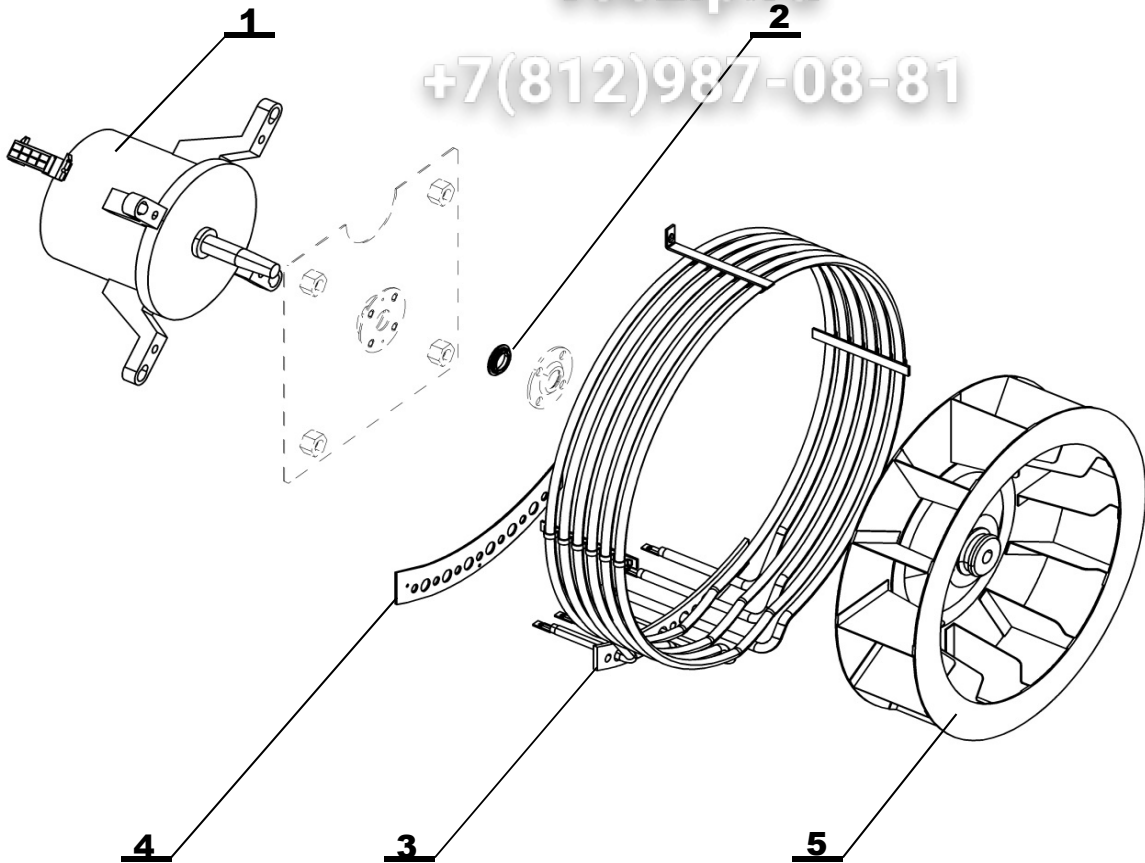

3ип Общепит
MOTOR - VENTILATOR

vsezip.ru

+7(812)987-08-81

Position	Code	Name	For type of combi steamer			
			B1221i	B1221b	O1221i	O1221b
1	EA11-0014	MOTOR HANNING L9 EB30	•	•	•	•
2	AX00-0006	MOTOR SEAL	•	•	•	•
3	AX00-0007	HEATING ELEMENT 1011,2011,1221 16kW	•	•	•	•
4	AX00-0008	SEAL	•	•	•	•
5	AX09-0006	VENTILATOR FAN ø 320mm/110mm	•	•	•	•

Note: