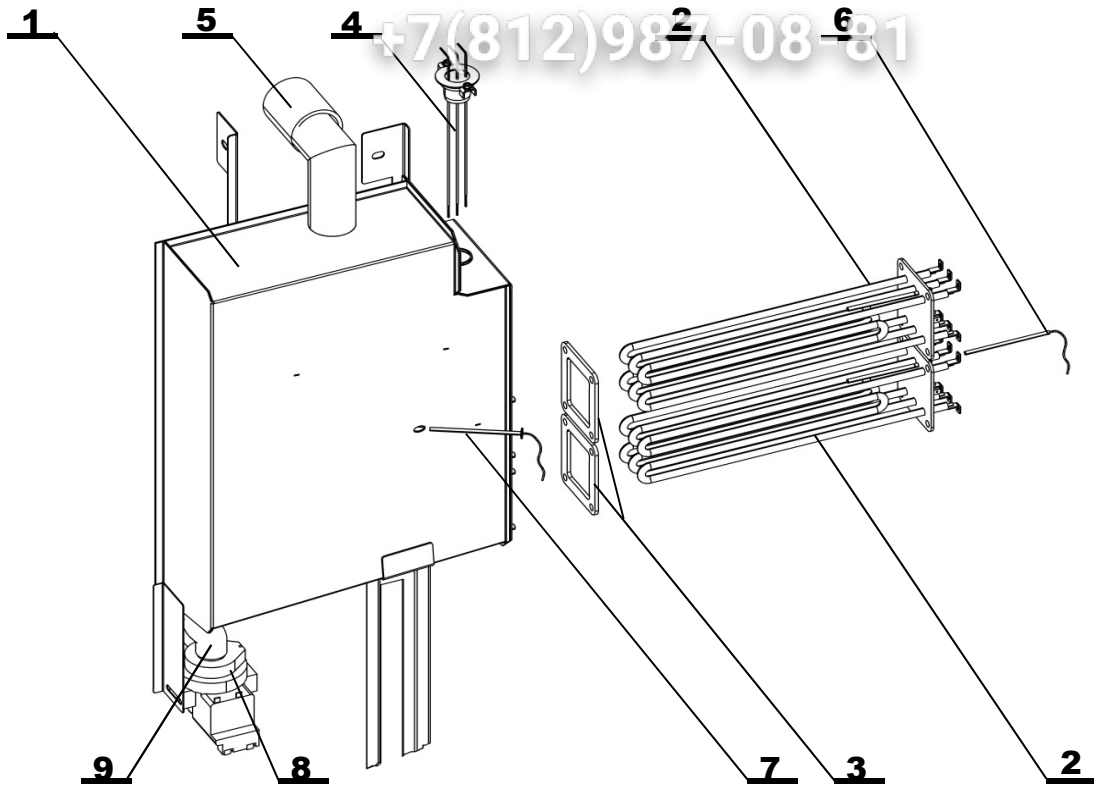

Зип-Общепит

BOILER 12 VISION

vsezip.ru

+7(812)987-08-81

Position	Code	Name	For type of combi steamer			
			B1221i	B1221b	O1221i	O1221b
1	AC24-0900	BOILER 1221 VISION		•		•
2	EX24-0008	BOILER HEATING ELEMENT 12 kW VISION		•		•
3	AX24-0002	BOILER HEATING ELEMENT SEAL		•		•
4	AC24-0602	WATER LEVEL SENSOR VISION		•		•
5	ZA10-0501	SILICON TUBE CONNECTION		•		•
6	EA10-0104	DRAIN and BOILER TEMP. SENSOR 623, 611, 1011, 1221		•		•
7	EA04-0011	THERMAL FUSE BOILER 140 °C		•		•
8	EA12-0001	PUMP		•		•
9	ZA11-0901	CONNECTING HOSE PUMP-BOILER		•		•

Note: