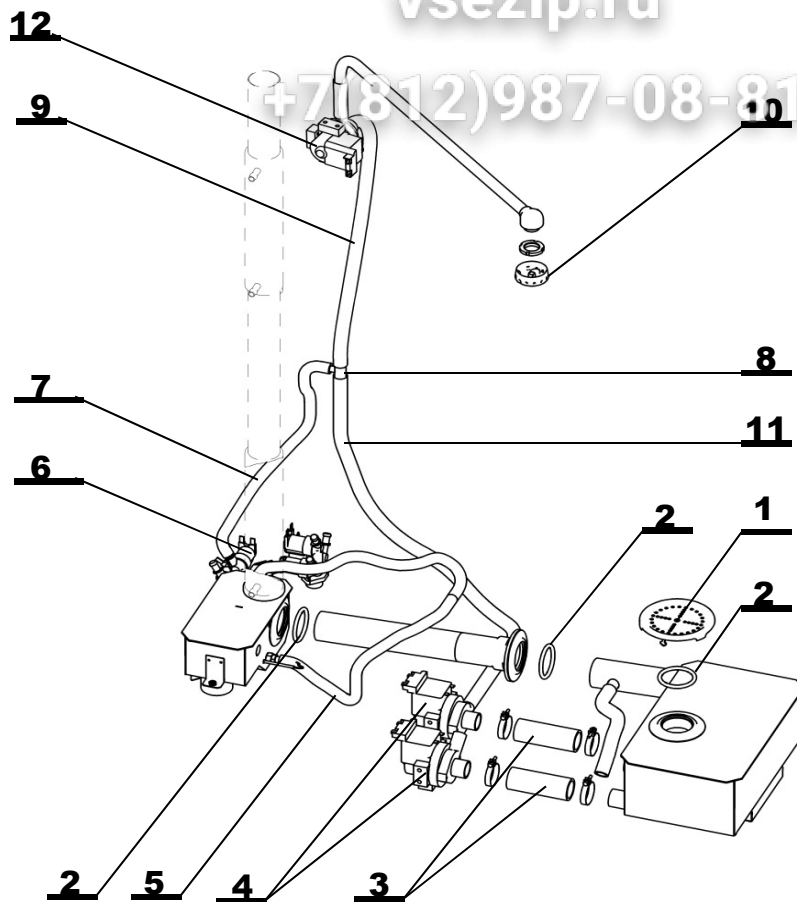

Автоматическая система очистки

Зип-Общепит

vsezip.ru

+7 (812) 987-08-81

Position	Code	Name	For type of combi steamer			
			B1221i	B1221b	O1221i	O1221b
1	AC02-2202	DRAIN CAP	•	•		
2	ZA13-1549	O-RING	•	•		
3	AA00-0030	HOSE 70 mm BLACK	•	•		
4	EA12-0001	PUMP	•	•		
5	AT26-0012	HOSE VALVE-RED. VALVE	•	•		
6	EA12-0056	TRIPLE SOLENOID VALVE	•	•		
7	AA26-0100	HOSE 10x3,6 - 440	•	•		
8	ZA10-0556	T-FITTING TRS 18-10-18	•	•		
9	AA26-0154	HOSE 16/22 - 600	•	•		
10	AT32-0052	CLEANING NOZZLE	•	•		
11	AA26-0159	HOSE 16/22 - 800	•	•		
12	EA12-0001	PUMP	•	•		
	ZA14-0105	PUMP COVER	•	•		

Note: