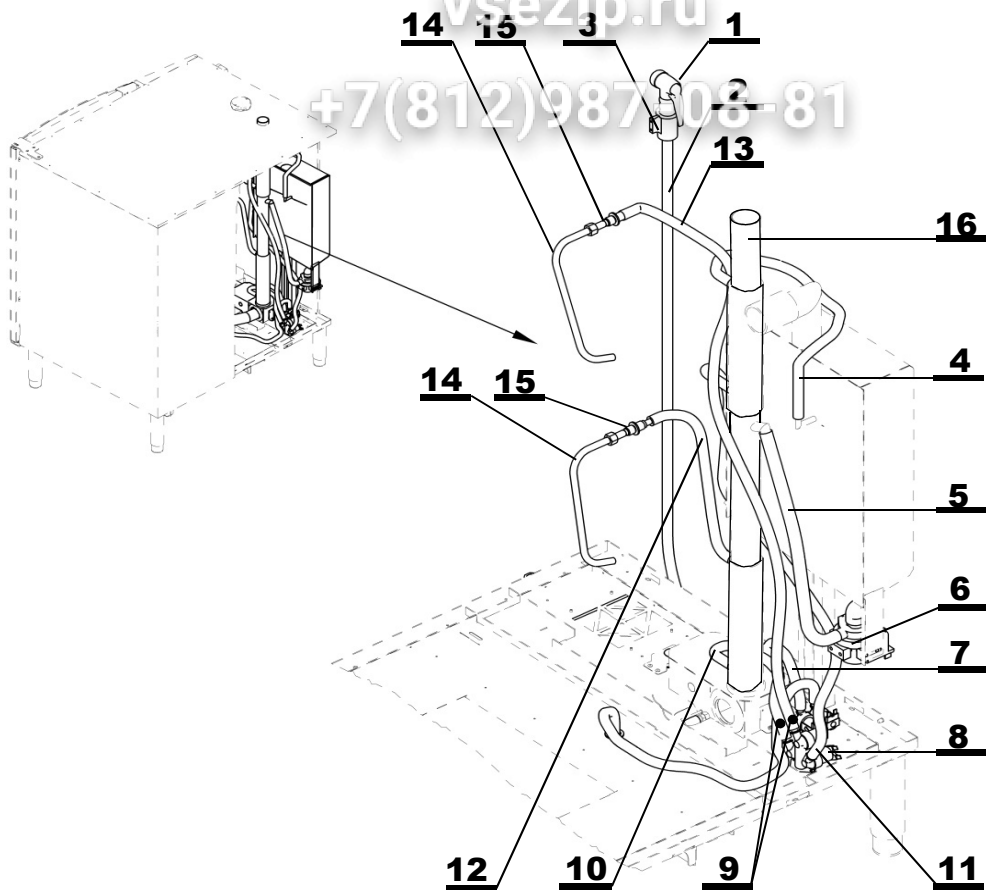

Note:

WATER DISTRIBUTION SYSTEM SECTION

Зип Общедит

vsezip.ru

+7(812)987-08-81

Position	Code	Name	For type of combi steamer			
			B1221i	B1221b	O1221i	O1221b
1	ZA15-0100	SHOWER KLARCO	•		•	
2	AT00-0002	SHOWER HOLDER KLARCO	•		•	
3	ZA11-0904	RUBBER HOSE FOR SHOWER 2,1m	•		•	
4	AT26-0014	HOSE VALVE-RED. VALVE	•		•	
5	AA26-0107	HOSE 10x3,6 - 320	•		•	
6	AA26-0101	HOSE 10x3,6 - 350	•		•	
7	EA12-0050	DOUBLE SOLENOID VALVE			•	
7	EA12-0056	TRIPLE SOLENOID VALVE	•			
8	EA12-0056	TRIPLE SOLENOID VALVE	•		•	
9	AA26-0104	HOSE 10x3,6 - 90	•		•	
10	ZA12-0201	WATER REDUCTING VALVE	•		•	
10a	ZA12-0401	MANOMETER 0-1bar, WIKA	•		•	
11	AA26-0101	HOSE 10x3,6 - 350	•		•	
12	AT00-0056	NOZZLE 07	•		•	
13	AC05-2400	CHIMNEY 1221 Vision - inject	•		•	
14	AT24-0021	BOILER HOSE	•		•	
15	AC00-2500	BUSHING	•		•	
16	AC12-0900	INJECTION PIPE VISION 1221	•		•	
17	ZA10-0553	T-FITTING T-TS 10 mm	•		•	
18	EA12-0303	REDUCTION NOZZLE	•		•	
19	AT26-0006	HOSE VALVE-RED. VALVE	•		•	
20	AT26-0001	HOSE VALVE-RED. VALVE	•		•	

Note:

WATER DISTRIBUTION SYSTEM FOR BOILER

Position	Code	Name	For type of combi steamer			
			B1221i	B1221b	O1221i	O1221b
1	ZA15-0100	SHOWER KLARCO		•		•
2	ZA11-0904	RUBBER HOSE FOR SHOWER 2,1m		•		•
3	AT00-0002	SHOWER HOLDER KLARCO		•		•
4	AT26-0013	HOSE		•		•
5	AA26-0154	HOSE 16/22 - 600		•		•
6	EA12-0001	PUMP		•		•
7	AA26-0101	HOSE 10x3,6 - 350		•		•
8	EA12-0056	TRIPLE SOLENOID VALVE				•
9	EA12-0303	REDUCTION NOZZLE		•		•
10	AT26-0009	HOSE VALVE-RECUPERATOR		•		•
11	AT26-0012	HOSE VALVE-RED. VALVE		•		•
12	AT32-0017	HOSE ULKA		•		•
13	AA26-0113	HOSE 10x3,6 - 1500		•		•
14	AC12-0900	INJECTION PIPE VISION 1221		•		•
15	AC00-2500	BUSHING		•		•
16	AC05-2300	CHIMNEY 1221 Vision - boiler		•		•