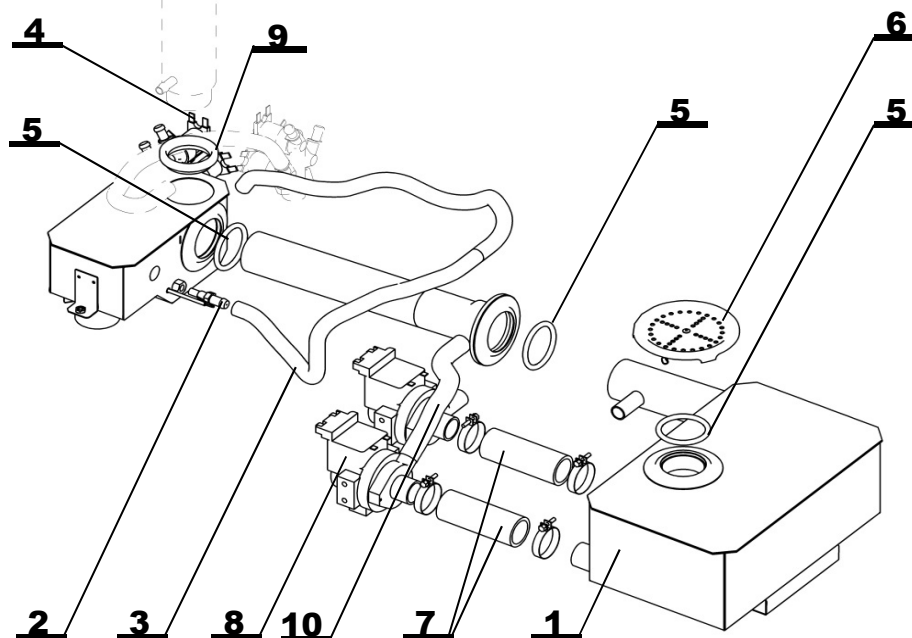

ДRAINAGE SYSTEM / Зип-Общепит

vsezip.ru

+7(812)987-08-81

Position	Code	Name	For type of combi steamer			
			B1221i	B1221b	O1221i	O1221b
1	AC32-1400	CLEANING BOX 1221	•	•		
2	AT01-0013	NOZZLE	•	•		
3	AT26-0012	HOSE VALVE-RED. VALVE	•	•		
4	EA12-0056	TRIPLE SOLENOID VALVE	•	•		
5	ZA13-1549	O-RING	•	•		
6	AC02-2202	DRAIN CAP	•	•		
7	AA00-0030	HOSE 70 mm BLACK	•	•		
8	EA12-0001	PUMP	•	•		
9	AX04-0002	SEAL ø 50	•	•		
10	AA26-0153	HOSE 16/22 - 200	•	•