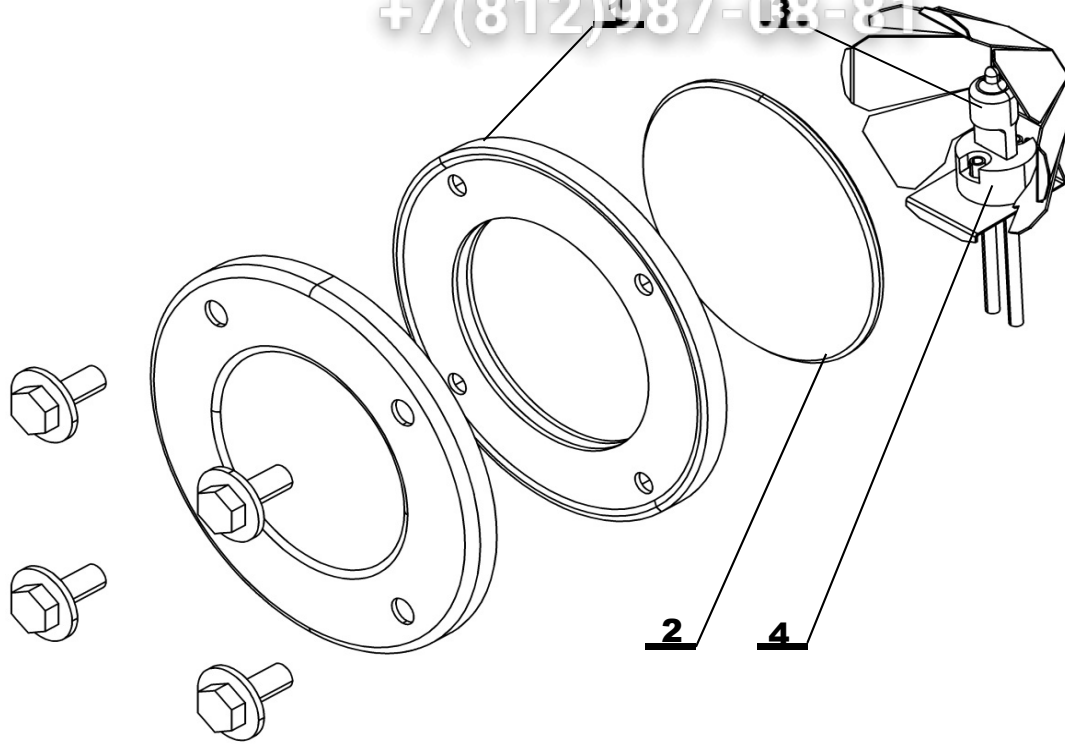

Зип-Общепит

vsezip.ru

+7(812)987-08-81

Position	Code	Name	For type of combi steamer			
			B1221i	B1221b	O1221i	O1221b
1	AX07-0005	LIGHT SEAL VISION	•	•	•	•
2	AX07-0004	GLASS PLATE	•	•	•	•
3	EA13-0100	HALOGEN LAMP	•	•	•	•
4	EA13-0101	HALOGEN LAMP BASE	•	•	•	•

Note: