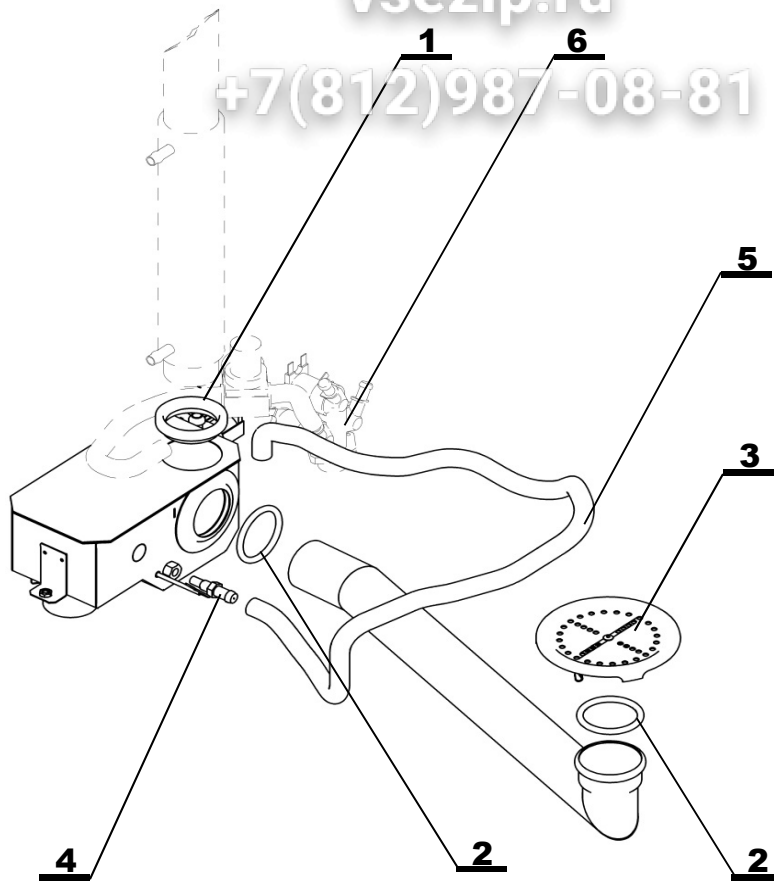

3ип Общелт

DRAINAGE SYSTEM FOR USE

vsezip.ru

+7(812)987-08-81

Position	Code	Name	For type of combi steamer			
			B1221i	B1221b	O1221i	O1221b
1	AX04-0002	SEAL $\varnothing$ 50			•	•
2	ZA13-1549	O-RING			•	•
3	AC02-2202	DRAIN CAP			•	•
4	AT01-0013	NOZZLE			•	•
5	AT26-0012	HOSE VALVE-RED. VALVE			•	•
6	EA12-0050	DOUBLE SOLENOID VALVE			•	•

Note: