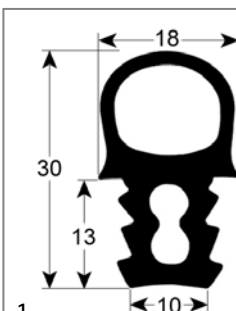

<p>door seals</p>  <p>1</p>			
<b>GEV No.</b>	902542	<b>Ref. No.</b>	037064
<b>description</b>	door seal profile 2073 W 484mm L 676mm outer plug size Qty 1		

mechanical components, equipment accessories

<b>GEV No.</b>	901440	<b>Ref. No.</b>	037063
<b>description</b>	door seal profile 2073 W 490mm L 560mm external size Qty 1 suitable for HOUNO 1.06-99		

<b>GEV No.</b>	901670	<b>Ref. No.</b>	032904
<b>description</b>	door seal profile 2073 W 535mm L 835mm external size Qty 1		

<b>GEV No.</b>	901459	<b>Ref. No.</b>	037065
<b>description</b>	door seal profile 2073 W 490mm L 810mm external size Qty 1		

<b>GEV No.</b>	901387	<b>Ref. No.</b>	20300234 30300134
<b>description</b>	door seal profile 2735 W 490mm L 550mm external size Qty 1 dark grey		