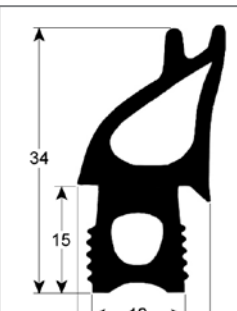

GEV No.	902106	Ref. No.	20300235 30300135
description	door seal profile 2735 W 490mm L 690mm external size Qty 1