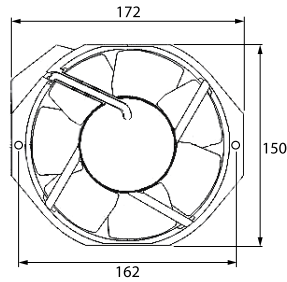

1

GEV No.	601706¹	Ref. No.	N/A
description	axial fan L 172mm W 150mm H 51mm 230VAC 50/60Hz 69W bearing ball bearing connection male faston 3.2mm ADDA fan wheel ø 140mm		
accessories for	601706		
	GEV No.	550898	Ref. No. —
	connecting cable cable length 2000mm connection F 2.8 connection distance 7.9mm for axial flow fan		

¹with ball bearings

hot air motors

1

	GEV No.	696843	Ref. No.	30700022
	bush with spring ø 14mm ED ø 20mm H 12mm ID ø 8mm			

Зип Общепит

vsezip.ru

+7(812)987-08-81

1

	GEV No.	601352	Ref. No.	60201
description	fan motor 380-400V 3 phase 50Hz 0.02/0.16kW 710/1390rpm speeds 2 L1 140mm L2 27mm L3 35mm M10R IT 0.2/0.5A power input 60/250W at 50Hz 710/1390rpm Y/YY type L7mw84D-148 no. T1 D1 ø 17mm D2 ø 13mm			

1

	GEV No.	602004	Ref. No.	60306
description	fan wheel blades 12 D1 ø 350mm D2 ø 13mm D3 ø 16mm H1 133mm H2 14mm H3 32mm			

motors

gear motors

for ovens

for flues

1

	GEV No.	501469	Ref. No.	20700012
description	ventilation valve FIBER type P255201B4T1 24V 50Hz 6rpm shaft ø 6mm L 88mm W 56mm H 55mm motor type M51B20R0000