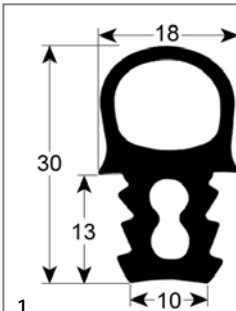

<p>door seals</p>  <p>1</p>			
<b>GEV No.</b>	902542	<b>Ref. No.</b>	037064
<b>description</b>	door seal profile 2073 W 484mm L 676mm outer plug size Qty 1		

mechanical components, equipment accessories

Зип Общепит

vsezip.ru

+7(812)987-08-81

<b>GEV No.</b>	901499	<b>Ref. No.</b>	037068
<b>description</b>	door seal profile 2073 W 490mm L 1465mm external size Qty 1 suitable for HOUNO 1.20-99		

<b>GEV No.</b>	901853	<b>Ref. No.</b>	32903
<b>description</b>	door seal profile 2073 W 530mm L 605mm outer plug size suitable for HOUNO		