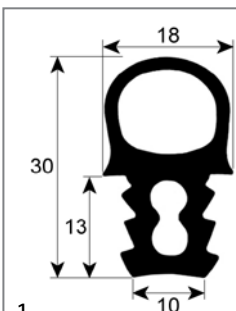

GEV No.	901459	Ref. No.	037065
description	door seal profile 2073 W 490mm L 810mm external size Qty 1