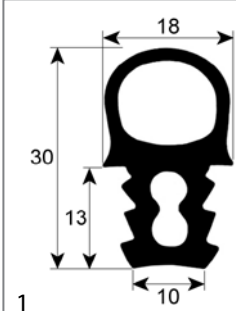

Зип Общепит

vsezip.ru

+7(812)987-08-81

GEV No.	901499	Ref. No.	037068
description	door seal profile 2073 W 490mm L 1465mm external size Qty 1 suitable for HOUNO 1.20-99