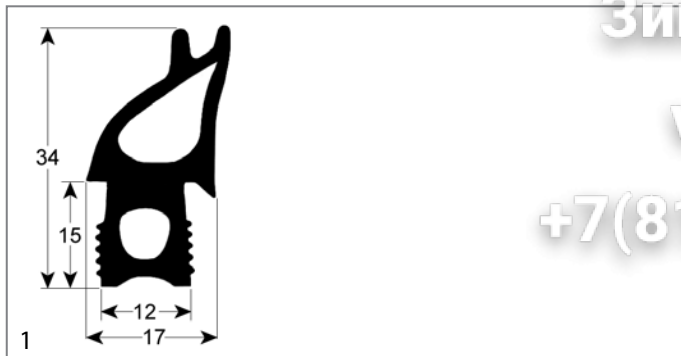

Зип Общепит

vsezip.ru

+7(812)987-08-81

GEV No.	901386	Ref. No.	20300236 30300136
description	door seal profile 2735 W 490mm L 820mm external size Qty 1