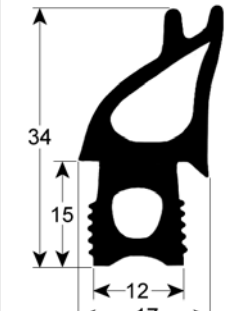

GEV No.	901387	Ref. No.	20300234 30300134
description	door seal profile 2735 W 490mm L 550mm external size Qty 1 dark grey