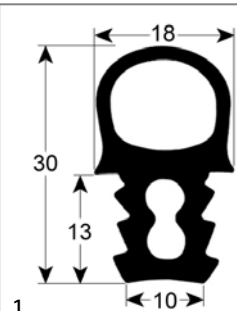

GEV No.	901670	Ref. No.	032904
description	door seal profile 2073 W 535mm L 835mm external size Qty 1