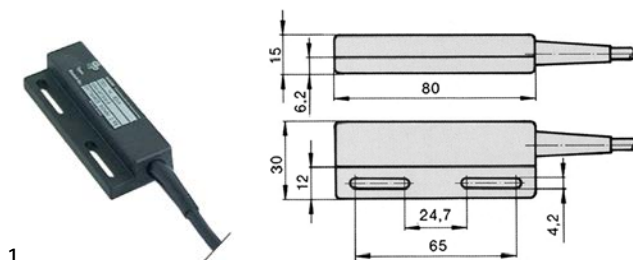

80x30mm

GEV No.	345806	Ref. No.	0122050
description	magnetic switch L 80mm W 30mm 1CO 250V 1A P max. 80W connection cable length 7500mm