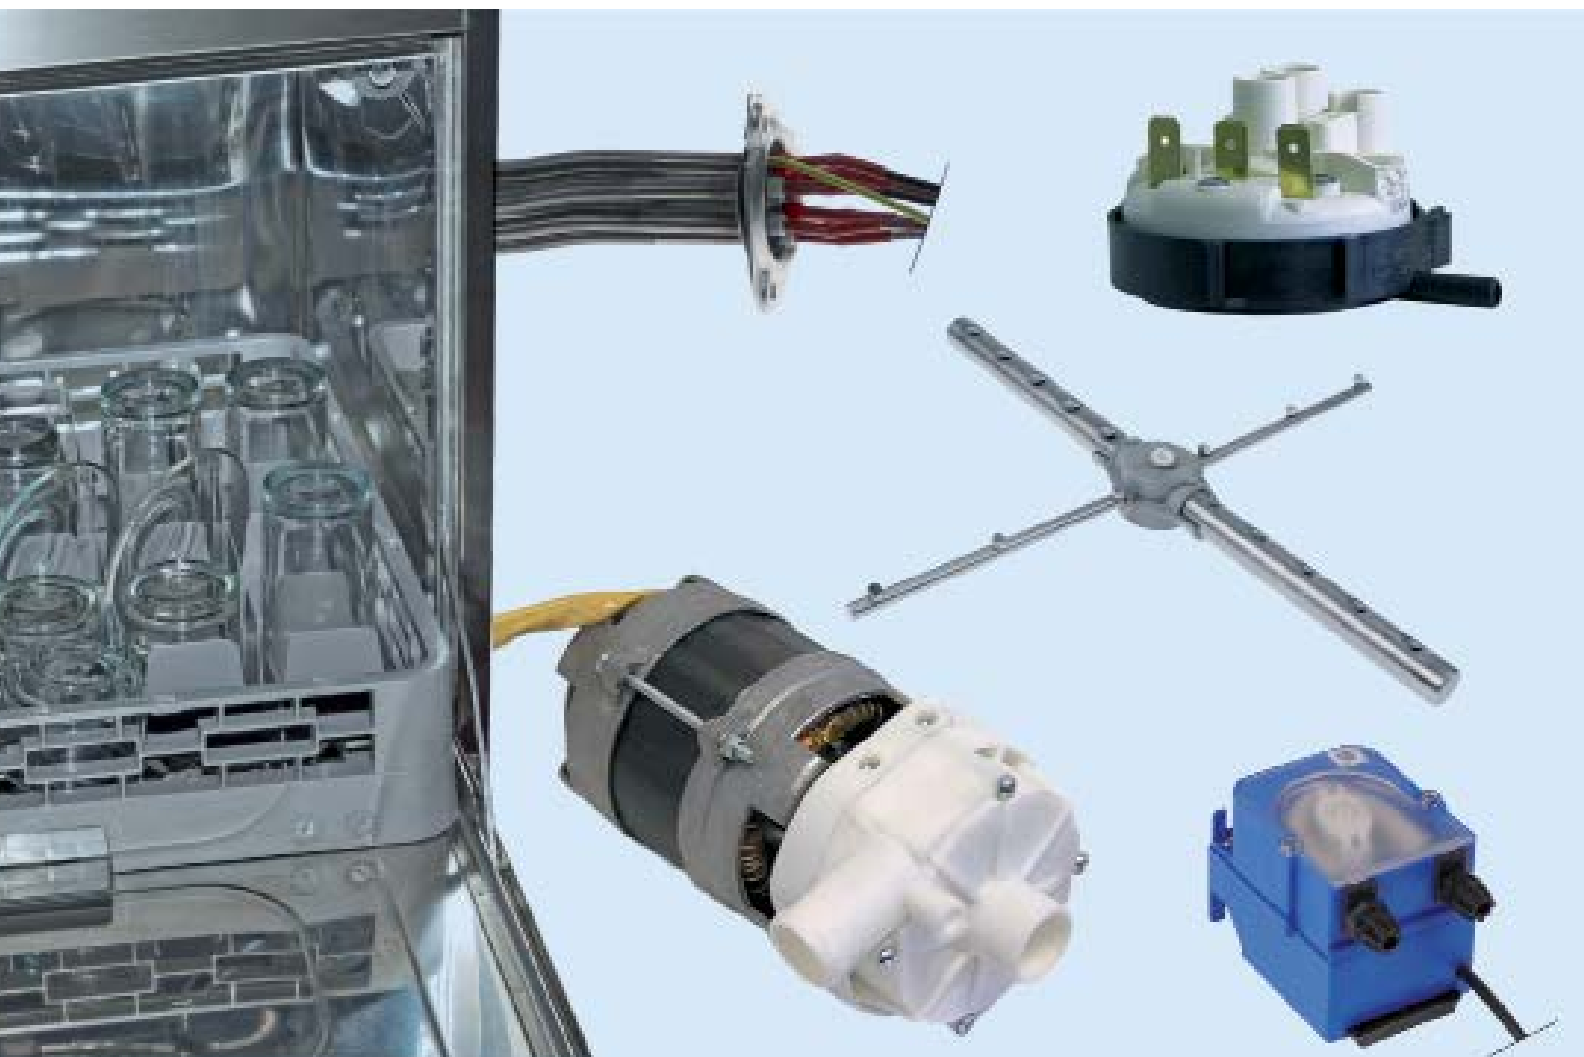

Зип Общепит

vsezip.ru

Spare Parts for

+7(812)987-08-81 Dishwashing

Spare parts suitable for

MEIKO

2018

Find the complete and up-to-date range of products in our GEV Webshop