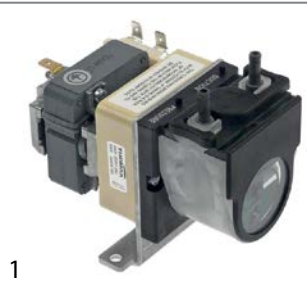

GEV No.	361248	Ref. No.	0535624
description	dosing pump ASF/THOMAS without control 2l/h 230VAC detergent hose ø 4x7mm hose silicone type SR25 dimensions 63x124x101mm		
spare parts for	361248		
	GEV No.	361333	Ref. No. 0535676
	pump hose SR25 detergent hose ø 4x1.5mm hose type silicone		
	GEV No.	361335	Ref. No. 0535657
	hose guide SR25 for detergent hose type hose ø 6mm plastic 1-way/h		
	GEV No.	361336	Ref. No. 0535658
	closing clamp type SR25		
	GEV No.	361469	Ref. No. —
	roller assembly type SR25 2/4/6l/h		

Зип Общепит

vsezip.ru

+7(812)987-08-81