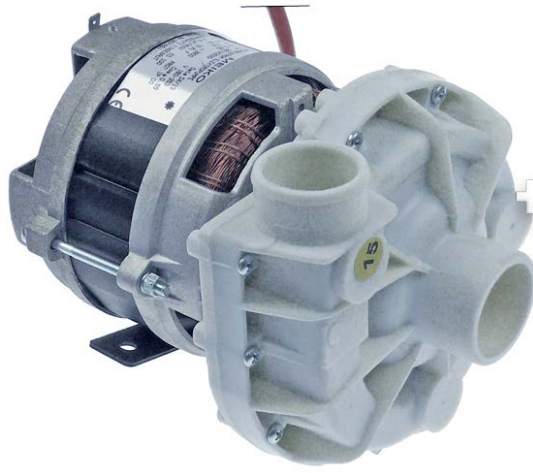

Зип Общепит

vsezip.ru

+7(812)987-08-81

1

GEV No.	499207	Ref. No.	0501085 0501120 9623861
description	pump inlet ø 45mm outlet ø 40mm type 3911K2533 180-253V 50Hz 1 phase 0.55kW 0.75HP L 205mm rotation direction right capacitor 12.5µF FIR		
For models:	DV40 AB 1983, DV40 AB 1992, DV40N, DV40T, DV40T FA, ECO STAR 430F, ECO STAR 530F, FR30G, FR30G AB 1992, FR40G AB 1980, FR40G AB 1983, FR40GUS AB 1980, FR40GUS AB 1983, FV110G, FV20N, FV20T, FV25G AB 1986, FV25G AB 1992, FV28G AB 1994, FV28G AB 1997, FV28GFA, FV30GS, FV40N AB 1980, FV40N AB 1983, FV40N AB 1992, FV40T, FV40TFA, FV60E AB 1988, FV70T, FV70TD		
spare parts for	499207		
	GEV No.	Ref. No.	0501090
	operating capacitor capacity 12.5µF 450V tolerance 5%Hz ambient temperature max. -25 to +85°C ø 35mm L 70mm M8 plastic connection male faston 6.3mm 45S.C3DS.12.5 protection		
	GEV No.	Ref. No.	0501091 9500311
	pump cover FIR inlet ø 45mm outlet ø 40mm pump type PU 0.5/3911 turn direction right ø 160mm ID ø 125mm inner height 25mm		
	GEV No.	Ref. No.	—
	impellor ø 95.5mm H 23mm shaft intake ø 9/8mm rotation direction right seat ø 16mm blades 6		
	GEV No.	Ref. No.	0501095 0501162
	mechanical shaft seal for shaft ø 11mm slide ring ext. ø 24mm slide ring H 13mm counter ring mounting ø 26mm height counter ring 8mm counter ring int. ø 14mm		
	GEV No.	Ref. No.	—
	pump cover gasket thickness 3.5x4.5mm Qty 1 pcs