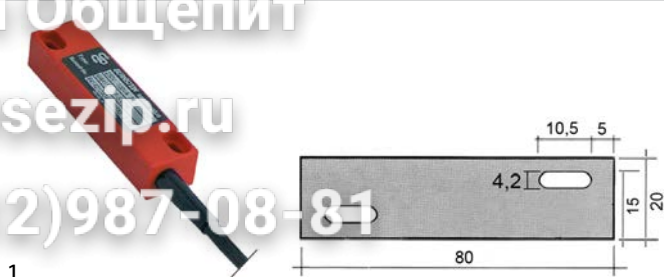

80x20mm

GEV No.	345803	Ref. No.	0122021
description	magnetic switch L 80mm W 20mm 1CO 250V 1A connection cable 80W		

GEV No.	345801	Ref. No.	0122024 0122056
description	magnetic switch L 80mm W 20mm 1NO 250V 3A P max. 100W connection cable length 5000mm		
For models:	DV270B AB 1988, FV250B AB 1988		