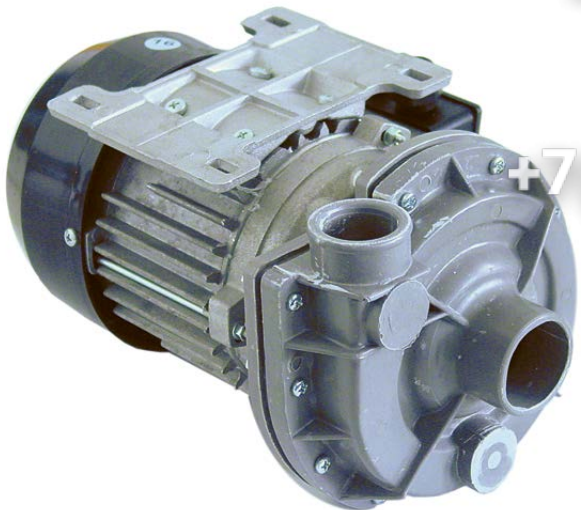

Зип Общепит

vsezip.ru

+7(812)987-08-81

1

GEV No.	500289	Ref. No.	0501088 0501147 0501163
description	pump inlet ø 45mm outlet ø 40mm type 1276.2530 230/400V 50Hz 3 phase 0.55kW 0.75HP L 270mm rotation direction right FIR		
For models:	DR70, DV80 AB 1975		
spare parts for	500289		
	GEV No.	501314	Ref. No. 0501081
	impellor ø 75mm		
	GEV No.	502007	Ref. No. —
	pump cover gasket		
	GEV No.	502014	Ref. No. —
	pump cover FIR inlet ø 45mm outlet ø 40mm		
	GEV No.	510692	Ref. No. 0501095 0501162
	mechanical shaft seal for shaft ø 11mm slide ring ext. ø 24mm slide ring H 13mm counter ring mounting ø 26mm height counter ring 8mm counter ring int. ø 14mm