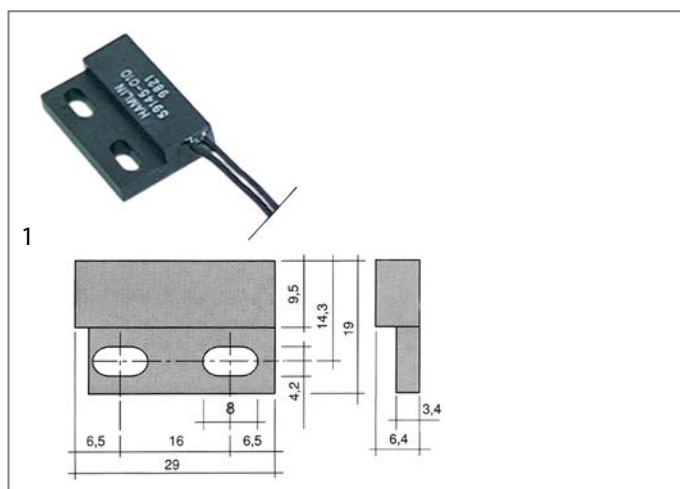

GEV No.	345248	Ref. No.	0122070
description	magnetic switch L 29mm W 19mm 1NO 24V 0.01A P max. 0.24W connection cable cable length 300mm		
For models:	DV120B, DV120T, DV160 AB 1996, DV240B AB 1996, DV270B AB 1992, DV40 AB 1992, DV40N, DV40T, DV40T FA, DV80 AB 1992, DV80T, ECO STAR 430F, ECO STAR 545D, FR30G AB 1992, FV110G, FV130B, FV20N, FV20T, FV250B AB 1992, FV25G AB 1992, FV28G AB 1994, FV28G AB 1997, FV28GFA, FV30GS, FV40.2, FV40.2 AB 2002, FV40.2MIKE2, FV40N AB 1992, FV40T, FV40TFA, FV60E AB 1988, FV70T, FV70TD