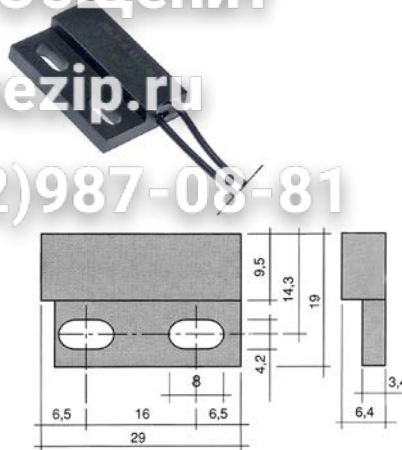

1

GEV No.	403109	Ref. No.	9612566+9616164
description	light barrier 15/264V L 75mm W 25mm H 18mm cable length 2000mm		

GEV No.	347960	Ref. No.	8302780
description	magnetic switch L 29mm W 19mm 1NO 12V 0.05A P max. 0.6W connection cable cable length 290mm		