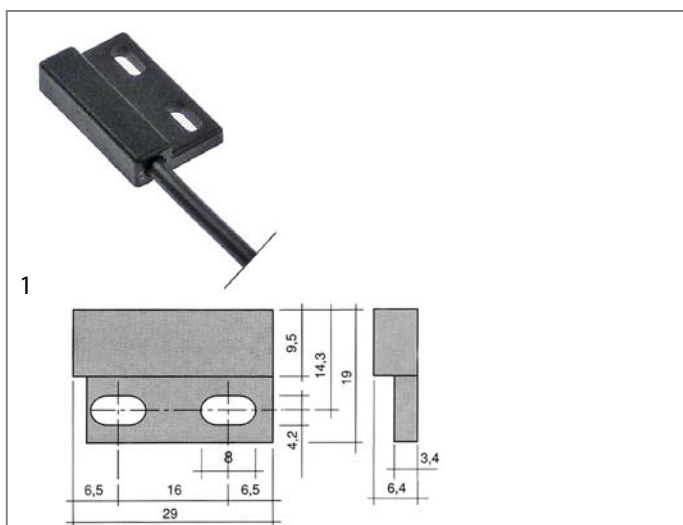

magnetic switches

29x19mm

GEV No.	347966	Ref. No.	9500385
description	magnetic switch L 29mm W 19mm 1CO 12V 0.05A P max. 0.6W connection cable cable length 5000mm		

GEV No.	345248	Ref. No.	0122070
description	magnetic switch L 29mm W 19mm 1NO 24V 0.01A P max. 0.24W connection cable cable length 300mm		
For models:	DV120B, DV120T, DV160 AB 1996, DV240B AB 1996, DV270B AB 1992, DV40 AB 1992, DV40N, DV40T, DV40T FA, DV80 AB 1992, DV80T, ECO STAR 430F, ECO STAR 545D, FR30G AB 1992, FV110G, FV130B, FV20N, FV20T, FV250B AB 1992, FV25G AB 1992, FV28G AB 1994, FV28G AB 1997, FV28GFA, FV30GS, FV40.2, FV40.2 AB 2002, FV40.2MIKE2, FV40N AB 1992, FV40T, FV40TFA, FV60E AB 1988, FV70T, FV70TD		