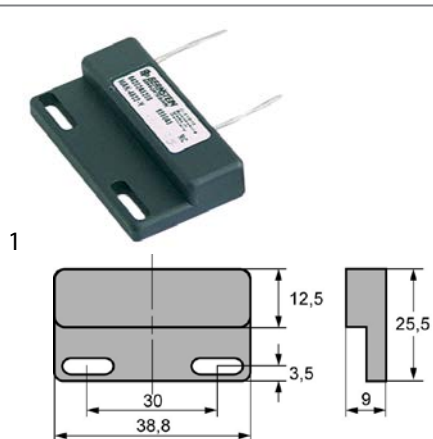

GEV No.	345804	Ref. No.	0122051
description	magnetic switch L 46mm W 26mm 1NO 24V 0.01A connection cable