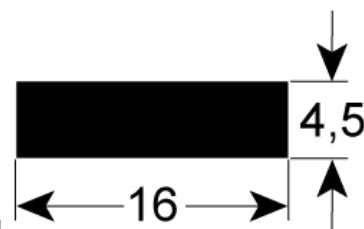

DIN-7603-C

1

GEV No.	510420	Ref. No.	0108019
description	gasket copper ED ø 19.9mm ID ø 14.3mm thickness 2mm Qty 1 pcs		
For models:	DV40 AB 1983, FR30G, FR40G AB 1976, FR40G AB 1983, FR40GUS AB 1976, FR40GUS AB 1983, FR60, FV25G AB 1986, FV40N AB 1983, FV50, FV60 AB 1976, FV60E AB 1983		

1

GEV No.	510424	Ref. No.	0409008
description	gasket copper ED ø 55mm ID ø 48mm thickness 2.2mm Centellen for thread 1½"		
For models:	DV100 AB 1980, DV100 AB 1983, DV120B, DV160 AB 1980, DV160 AB 1983, DV160 AB 1996, DV240B AB 1980, DV240B AB 1983, DV240B AB 1996, DV260B, DV270B AB 1992, DV40 AB 1983, DV80, DV80 AB 1983, DV80 AB 1992, EE60, EE90, FR30G, FR40G AB 1976, FR40G AB 1980, FR40G AB 1983, FR40GUS AB 1976, FR40GUS AB 1980, FR40GUS AB 1983, FR60, FV120B AB 1980, FV120B AB 1983, FV200B, FV240B AB 1980, FV240B AB 1983, FV250B AB 1992, FV25G AB 1986, FV30, FV40N AB 1980, FV40N AB 1983, FV50, FV50 M, FV60 AB 1973, FV60 AB 1976, FV60E AB 1983		

PTFE gaskets

1

GEV No.	512401	Ref. No.	9603787
description	flat gasket PTFE ED ø 16mm ID ø 10mm thickness 2mm Qty 1 pcs		
For models:	FV40.2M-MIKE2		

1

GEV No.	501175	Ref. No.	0403302
description	flat gasket PTFE ED ø 16mm ID ø 7mm thickness 1mm Qty 1 pcs		

shaft gaskets

shaft gaskets

1

GEV No.	698455	Ref. No.	9541786
description	shaft sealing set ID ø 18mm ED ø 26mm thickness 10.5mm		

special gaskets

door seals for dishwashers

1

GEV No.	504456	Ref. No.	0650080
description	door seal L 430mm W 16mm H 4.5mm rubber suitable for MEIKO