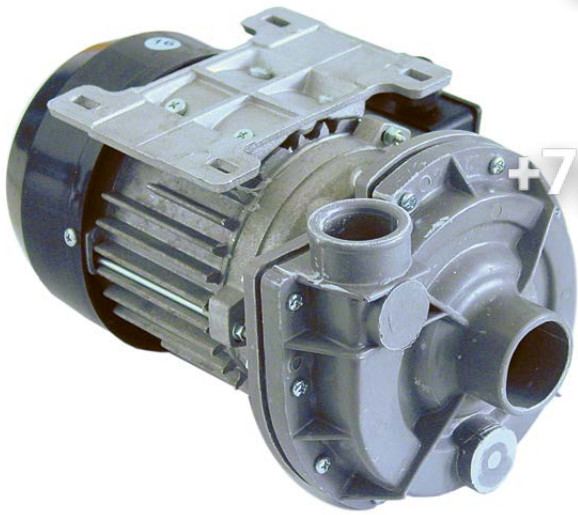

Зип Общепит

vsezip.ru

+7(812)987-08-81

1

GEV No.	500289	Ref. No.	0501088 0501147 0501163
description	pump inlet ø 45mm outlet ø 40mm type 1276.2530 230/400V 50Hz 3 phase 0.55kW 0.75HP L 270mm rotation direction right FIR		
For models:	DR70, DV80 AB 1975		
spare parts for	500289		
	GEV No.	Ref. No.	501314 0501081
	impellor ø 75mm		
	GEV No.	Ref. No.	502007 —
	pump cover gasket		
	GEV No.	Ref. No.	502014 —
	pump cover FIR inlet ø 45mm outlet ø 40mm		
	GEV No.	Ref. No.	510692 0501095 0501162
	mechanical shaft seal for shaft ø 11mm slide ring ext. ø 24mm slide ring H 13mm counter ring mounting ø 26mm height counter ring 8mm counter ring int. ø 14mm