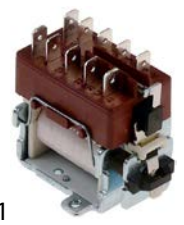

1

GEV No.	380121	Ref. No.	0135221
description	small relay switch 230V main contacts 3NO/1NC auxiliary contacts knob ø70mm (227-piece) connection Faston 6.3mm type E3250 resistive load 16A		
For models:	DV100 AB 1980, DV100 AB 1983, DV120B, DV160 AB 1980, DV240B AB 1980, DV80, DV80 AB 1980, DV80 AB 1983, FV40GE, FV60E AB 1983