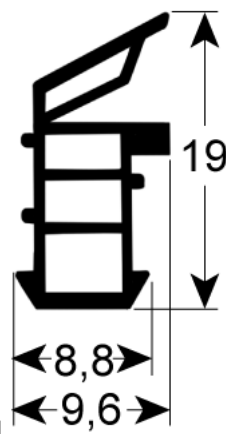

1

GEV No.	902061	Ref. No.	0415028 9503848 9650780
description	door seal L 480mm black