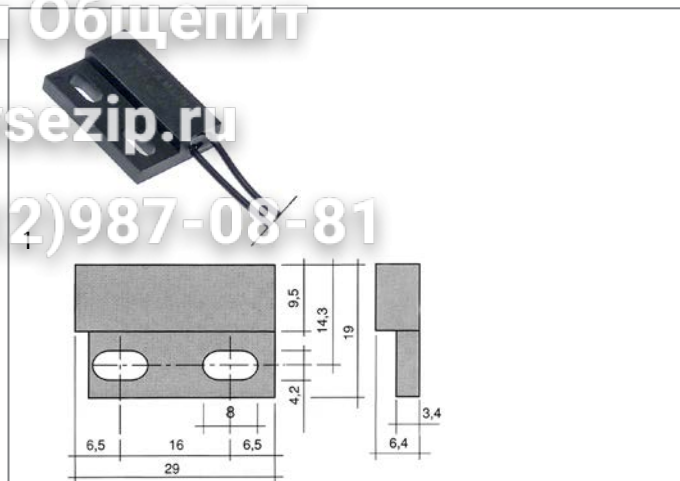

GEV No.	403109	Ref. No.	9612566+9616164
description	light barrier 15/264V L 75mm W 25mm H 18mm cable length 2000mm		

GEV No.	347960	Ref. No.	8302780
description	magnetic switch L 29mm W 19mm 1NO 12V 0.05A P max. 0.6W connection cable cable length 290mm		