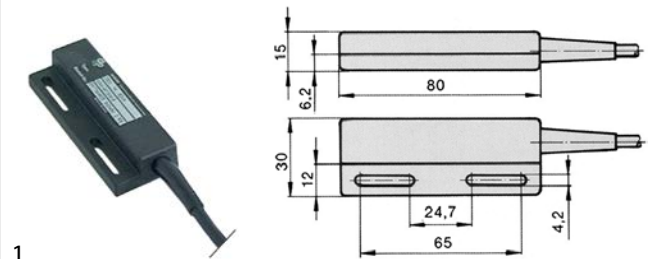

80x30mm

GEV No.	345804	Ref. No.	0122051
description	magnetic switch L 46mm W 26mm 1NO 24V 0.01A connection cable		

GEV No.	345806	Ref. No.	0122050
description	magnetic switch L 80mm W 30mm 1CO 250V 1A P max. 80W connection cable length 7500mm		