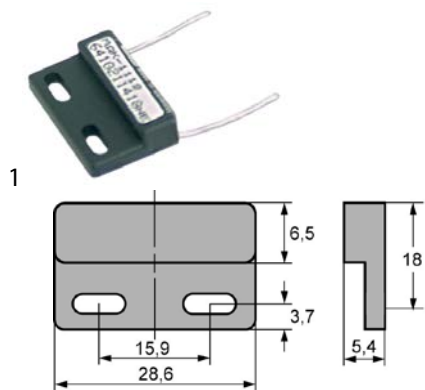

Зип Общепит

vsezip.ru

+7(812)987-08-81

46x26mm

GEV No.	345807	Ref. No.	0122037
description	magnetic switch L 29mm W 18mm 24V