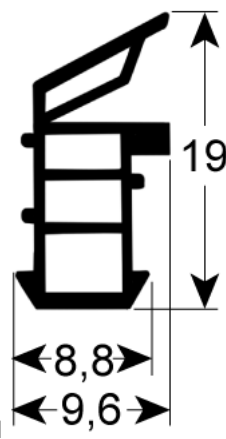

1

GEV No.	902061	Ref. No.	0415028 9503848 9650780
description	door seal L 480mm black