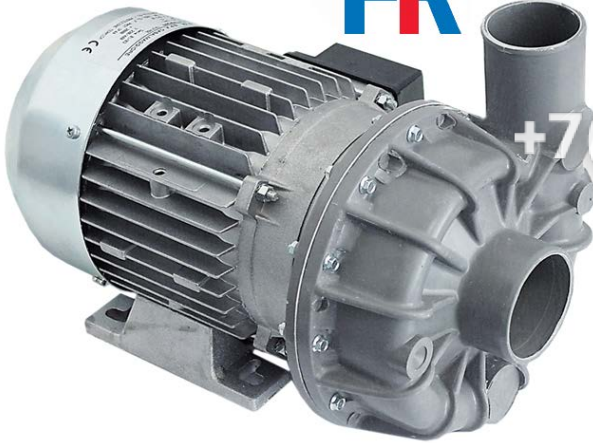

Зип Общепит

vsezip.ru

+7(812)987-08-81

1

GEV No.	500111	Ref. No.	0501129 0501131 0501146
description	pump inlet $\varnothing$ 63mm outlet $\varnothing$ 53mm type 1241.2500 230/400V 50Hz 3 phase 1.1kW 1.5HP L 330mm rotation direction left FIR		
For models:	DV120B, DV120T, DV240B AB 1996		
spare parts for	500111		
	GEV No.	510531	Ref. No. 0501097
	pump cover FIR inlet $\varnothing$ 63mm outlet $\varnothing$ 53mm auxiliary pressure connection M16x1.5mm supporting pressure open turn direction left $\varnothing$ 185mm ID $\varnothing$ 150mm inner height 37mm		
	GEV No.	510612	Ref. No. —
	impeller $\varnothing$ 110mm H 34mm M8R		
	GEV No.	510693	Ref. No. —
	mechanical shaft seal for shaft $\varnothing$ 12mm slide ring ext. $\varnothing$ 24mm slide ring H 15.5mm slide ring int. $\varnothing$ 11mm counter ring mounting $\varnothing$ 24mm height counter ring 8mm counter ring int. $\varnothing$ 13.5mm		
	GEV No.	524416	Ref. No. —
	pump cover gasket thickness 4x4mm Qty 1 pcs