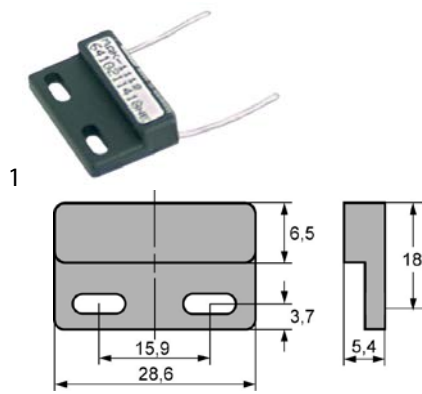

electric components

Зип Общепит

vsezip.ru

+7(812)987-08-81

46x26mm

GEV No.	345807	Ref. No.	0122037
description	magnetic switch L 29mm W 18mm 24V		

GEV No.	345801	Ref. No.	0122024 0122056
description	magnetic switch L 80mm W 20mm 1NO 250V 3A P max. 100W connection cable length 5000mm		
For models:	DV270B AB 1988, FV250B AB 1988		

80x30mm

GEV No.	345804	Ref. No.	0122051
description	magnetic switch L 46mm W 26mm 1NO 24V 0.01A connection cable		

GEV No.	345806	Ref. No.	0122050
description	magnetic switch L 80mm W 30mm 1CO 250V 1A P max. 80W connection cable length 7500mm		