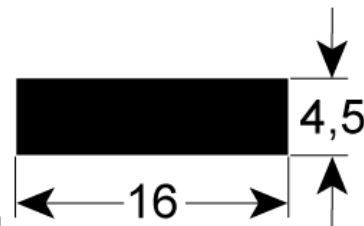

DIN-7603-C

1

GEV No.	510420	Ref. No.	0108019
description	gasket copper ED ø 19.9mm ID ø 14.3mm thickness 2mm Qty 1 pcs		
For models:	DV40 AB 1983, FR30G, FR40G AB 1976, FR40G AB 1983, FR40GUS AB 1976, FR40GUS AB 1983, FR60, FV25G AB 1986, FV40N AB 1983, FV50, FV60 AB 1976, FV60E AB 1983		

1

GEV No.	510424	Ref. No.	0409008
description	gasket copper ED ø 55mm ID ø 48mm thickness 2.2mm Centellen for thread 1½"		
For models:	DV100 AB 1980, DV100 AB 1983, DV120B, DV160 AB 1980, DV160 AB 1983, DV160 AB 1996, DV240B AB 1980, DV240B AB 1983, DV240B AB 1996, DV260B, DV270B AB 1992, DV40 AB 1983, DV80, DV80 AB 1983, DV80 AB 1992, EE60, EE90, FR30G, FR40G AB 1976, FR40G AB 1980, FR40G AB 1983, FR40GUS AB 1976, FR40GUS AB 1980, FR40GUS AB 1983, FR60, FV120B AB 1980, FV120B AB 1983, FV200B, FV240B AB 1980, FV240B AB 1983, FV250B AB 1992, FV25G AB 1986, FV30, FV40N AB 1980, FV40N AB 1983, FV50, FV50 M, FV60 AB 1973, FV60 AB 1976, FV60E AB 1983		

PTFE gaskets

1

GEV No.	512401	Ref. No.	9603787
description	flat gasket PTFE ED ø 16mm ID ø 10mm thickness 2mm Qty 1 pcs		
For models:	FV40.2M-MIKE2		

1

GEV No.	501175	Ref. No.	0403302
description	flat gasket PTFE ED ø 16mm ID ø 7mm thickness 1mm Qty 1 pcs		

shaft gaskets

1

GEV No.	698455	Ref. No.	9541786
description	shaft sealing set ID ø 18mm ED ø 26mm thickness 10.5mm		

special gaskets

door seals for dishwashers

1

GEV No.	504456	Ref. No.	0650080
description	door seal L 430mm W 16mm H 4.5mm rubber suitable for MEIKO