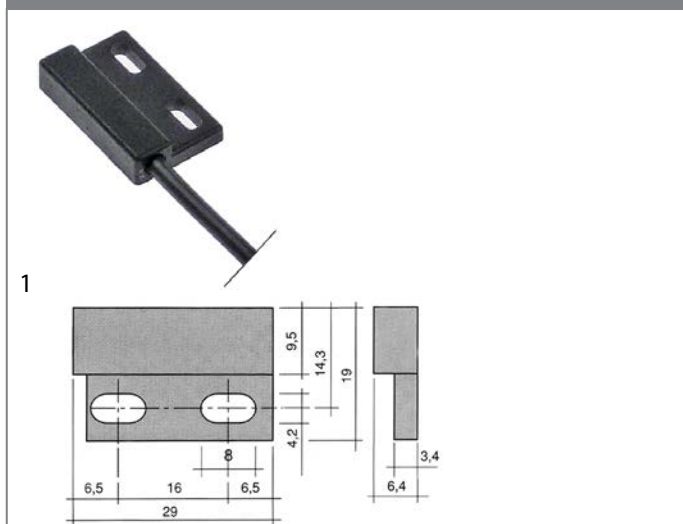

magnetic switches

29x19mm

GEV No.	347966	Ref. No.	9500385
description	magnetic switch L 29mm W 19mm 1CO 12V 0.05A P max. 0.6W connection cable cable length 5000mm