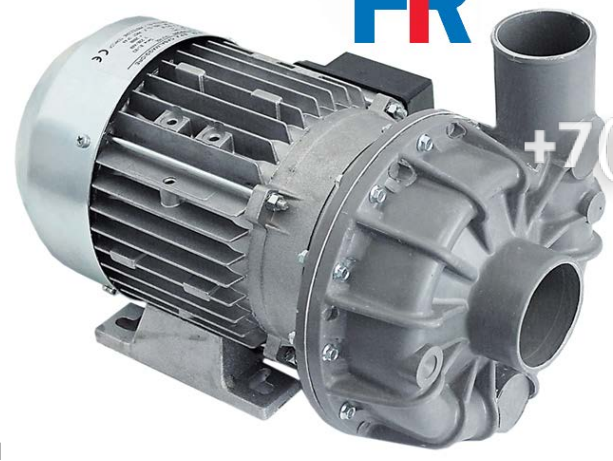

Зип Общепит

vsezip.ru

+7(812)987-08-81

1			
GEV No.	500111	Ref. No.	0501129 0501131 0501146
description	pump inlet ϕ 63mm outlet ϕ 53mm type 1241.2500 230/400V 50Hz 3 phase 1.1kW 1.5HP L 330mm rotation direction left FIR		
For models:	DV120B, DV120T, DV240B AB 1996		
spare parts for	500111		
	GEV No.	510531	Ref. No. 0501097
	pump cover FIR inlet ϕ 63mm outlet ϕ 53mm auxiliary pressure connection M16x1.5mm supporting pressure open turn direction left ϕ 185mm ID ϕ 150mm inner height 37mm		
	GEV No.	510612	Ref. No. —
	impellor ϕ 110mm H 34mm M8R		
	GEV No.	510693	Ref. No. —
	mechanical shaft seal for shaft ϕ 12mm slide ring ext. ϕ 24mm slide ring H 15.5mm slide ring int. ϕ 11mm counter ring mounting ϕ 24mm height counter ring 8mm counter ring int. ϕ 13.5mm		
	GEV No.	524416	Ref. No. —
	pump cover gasket thickness 4x4mm Qty 1 pcs