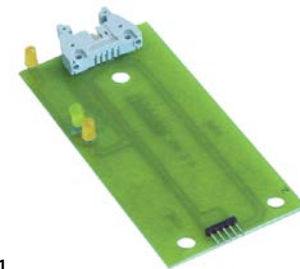

1

GEV No.	400210	Ref. No.	0124186
description	display PCB		
For models:	DV40 AB 1992, DV40N, DV80 AB 1992, FR30G AB 1992, FV20N, FV20T, FV25G AB 1992, FV30GS, FV40N AB 1992, FV40T, FV70T