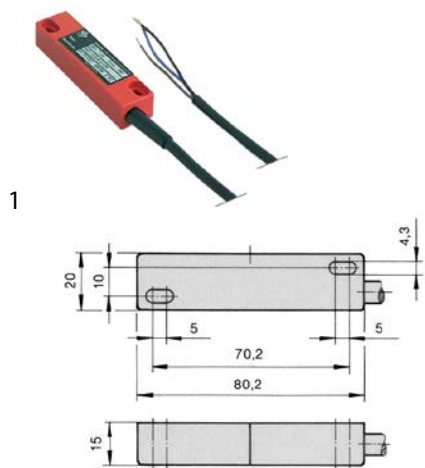

Зип Общепит

vsezip.ru

+7(812)987-08-81

46x26mm

GEV No.	345807	Ref. No.	0122037
description	magnetic switch L 29mm W 18mm 24V		

GEV No.	345804	Ref. No.	0122051
description	magnetic switch L 46mm W 26mm 1NO 24V 0.01A connection cable		

80x20mm

GEV No.	345803	Ref. No.	0122021
description	magnetic switch L 80mm W 20mm 1CO 250V 1A connection cable 80W		

GEV No.	345801	Ref. No.	0122024 0122056
description	magnetic switch L 80mm W 20mm 1NO 250V 3A P max. 100W connection cable length 5000mm		
For models:	DV270B AB 1988, FV250B AB 1988		