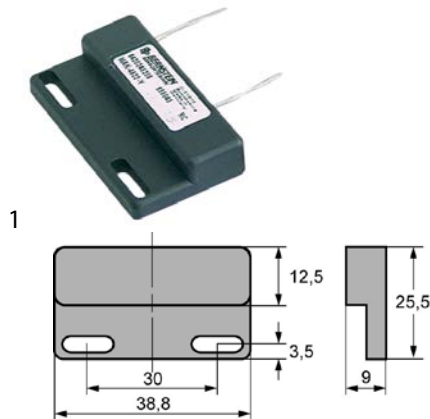

electric components

Зип Общепит

vsezip.ru

+7(812)987-08-81

46x26mm

GEV No.	345807	Ref. No.	0122037
description	magnetic switch L 29mm W 18mm 24V		

GEV No.	345801	Ref. No.	0122024 0122056
description	magnetic switch L 80mm W 20mm 1NO 250V 3A P max. 100W connection cable length 5000mm		
For models:	DV270B AB 1988, FV250B AB 1988		

80x30mm

GEV No.	345804	Ref. No.	0122051
description	magnetic switch L 46mm W 26mm 1NO 24V 0.01A connection cable		

GEV No.	345806	Ref. No.	0122050
description	magnetic switch L 80mm W 30mm 1CO 250V 1A P max. 80W connection cable length 7500mm		