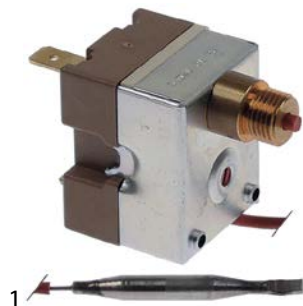

Зип Общепит

vsezip.ru

+7(812)987-08-81

CAMPINI

safety thermostats

GEV No.	381386	Ref. No.	0108085
description	safety thermostat switch-off temp. 176°C temperature range°C 1-pole 1NC 16A probe ø 5mm probe L 77mm capillary pipe 955mm capillary pipe isolated 350mm gland nut shaft ømm 250VACV		

RATHGEBER

control thermostats

GEV No.	390243	Ref. No.	0108041
description	thermostat t.max. 90°C temperature range 0-90°C 1-pole 1CO 16A probe ø 6mm probe L 140mm capillary pipe 3000mm capillary pipe isolated 50mm gland nut shaft Lmm rotation 270°