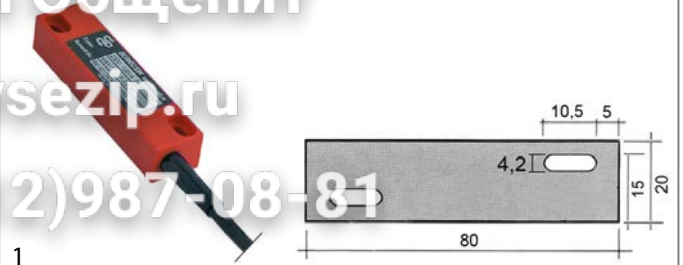

electric components

Зип Общепит

vsezip.ru

+7(812)987-08-81

46x26mm

GEV No.	345807	Ref. No.	0122037
description	magnetic switch L 29mm W 18mm 24V		

GEV No.	345801	Ref. No.	0122024 0122056
description	magnetic switch L 80mm W 20mm 1NO 250V 3A P max. 100W connection cable length 5000mm		
For models:	DV270B AB 1988, FV250B AB 1988		