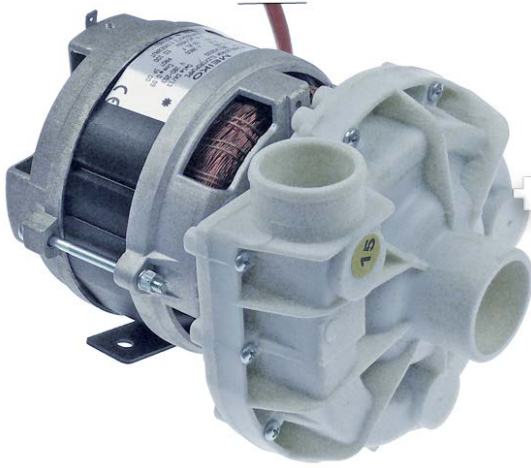

Зип Общепит

vsezip.ru

+7(812)987-08-81

1