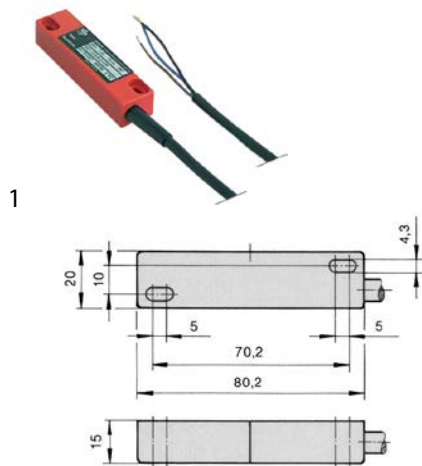

GEV No.	345803	Ref. No.	0122021
description	magnetic switch L 80mm W 20mm 1CO 250V 1A connection cable 80W