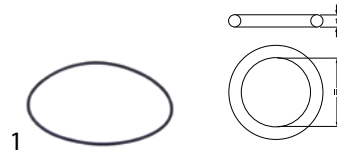

GEV No.	501419	Ref. No.	0401065
description	O-ring EPDM thickness 2mm ID ø 84mm Qty 1 pcs