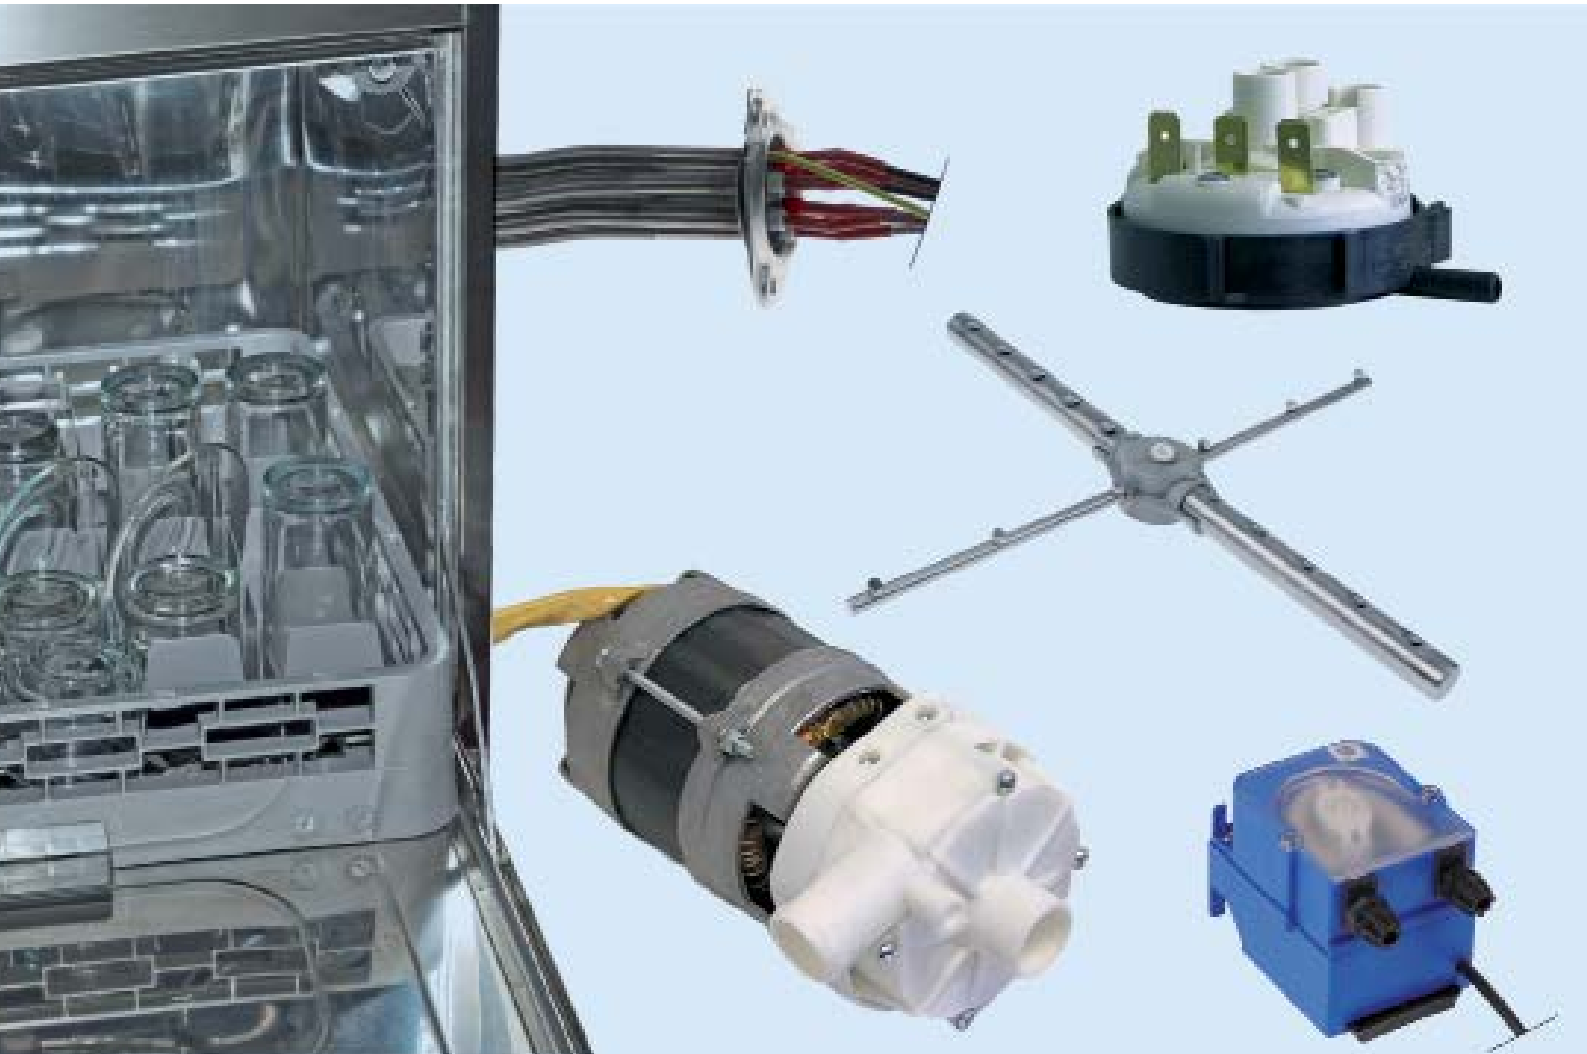

Зип Общепит

vsezip.ru

Spare Parts for

+7(812)987-08-80 Dishwashing

Spare parts suitable for

**MACH**

2018

Find the complete and up-to-date range of products in our GEV Webshop