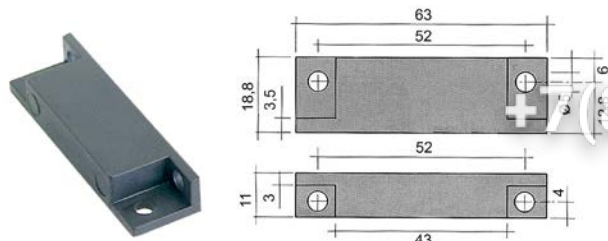

Зип.Общепит
timers

vsezip.ru
+7(812)987-08-81

accessories

magnets

1

GEV No.	345336	Ref. No.	500046100
description	magnet ø 4.8mm L 63mm H 11mm W 18.8mm hole distance 51mm M4		
For models:	MB235LI, MB240LI, MB510E, MB510ER, MB520, MB520K, MB530, MB530K, MB535, MB630, MB630PS, MB920E, MB920ER, MB9235, MB9240, MB930, MB930K, MB930PS, MB930T, MB9500, MB9501, MB9503, MB9510, MB9510R, MB9920, MB9920R, MGL40, MGL500, MLP140, MLP50, MLP56, MLP60, MLP60E, MLP70, MLP80, MS1100, MS1100E, MS1100P, MS1100T, MS1300, MS1300E, MS1300P, MS1300T, MS351, MS353, MS400B, MS400E, MS400T, MS451, MS453...(Other models you can see in the webshop)		

lamps

indicator lights

indicator lights 2-piece (lens and indicator lamp)

indicator light lenses

ø 6mm (type SQ-20)

1

GEV No.	359804	Ref. No.	500064800
description	indicator light lens yellow Qty 1 pcs ø 6mm		
For models:	MB235LI, MB240LI, MB510E, MB510ER, MB520, MB520K, MB530, MB530K, MB535, MB630, MB630PS, MB920E, MB920ER, MB9235, MB9240, MB930, MB930K, MB930PS, MB930T, MB9500, MB9501, MB9503, MB9510, MB9510R, MB9920, MB9920R, MLP50, MLP56, MLP60E, MS1100, MS1100E, MS1100P, MS1300, MS1300E, MS1300P, MS351, MS353, MS400B, MS400E, MS451, MS453, MS500B, MS500E, MS800B, MS800E, MS900, MS900E, MS905, MS9400, MS9401...(Other models you can see in the webshop)