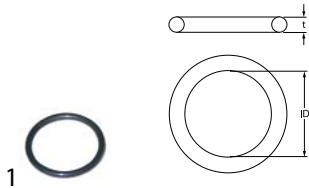

1

GEV No.	510072	Ref. No.	512013100 513013100 80002243
description	O-ring EPDM thickness 3.53mm ID ø 32.93mm Qty 1 pcs		
For models:	GL250, MB510E, MB510ER, MB630, MB920E, MB920ER, MB930, MB930K, MB930T, MGL40