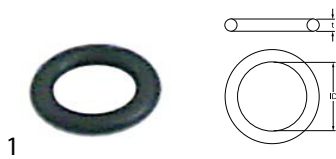

gaskets

O-rings

EPDM

ø1.78mm

1

GEV No.	505045	Ref. No.	512006600 80002387
description	O-ring EPDM thickness 1.78mm ID ø 5.28mm Qty 1 pcs		
For models:	GL220, GL250, MB235LI, MB240LI, MB510E, MB510ER, MB520, MB520K, MB530, MB530K, MB535, MB630, MB920E, MB930, MB930K, MGL40, MLP140, MLP60, MLP60E, MLP70, MLP80, MS1100, MS1300, MS350, MS350PS, MS450, MS450E, MS450PS, MS700, MS700E, MS900		

ø2.62mm