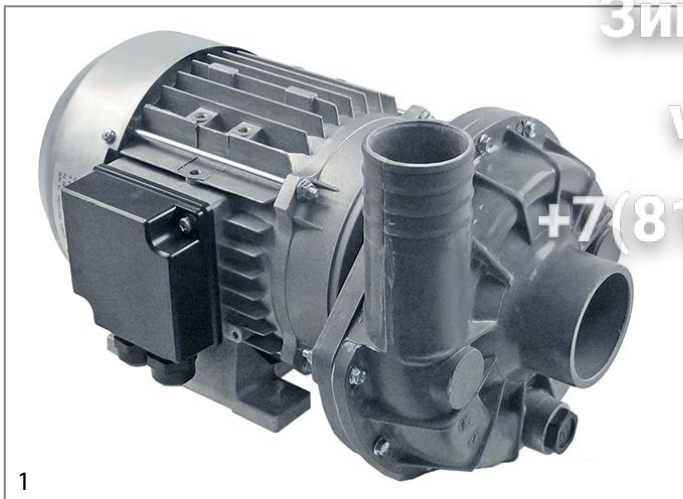

Зип-Общепит

vsezip.ru

+7(812)987-08-81

1

GEV No.	500023	Ref. No.	512032400 80002409
description	pump inlet ø 63mm outlet ø 47mm type 1225.2725 230/400V 50Hz 3 phase 1.1kW 1.5HP L 335mm rotation direction right FIR		
For models:	MS1100, MS1100E, MS1100T, MS900, MS900E, MS900T		
spare parts for	500023		
	GEV No.	510602	Ref. No. 512047100 80002859
	impellor ø 110mm H 34mm rotation direction right thread M8L shaft ø 28mm seat ø 12.2mm blades 6		
	GEV No.	510693	Ref. No. 512011200 80001305 80004115 80004671
	mechanical shaft seal for shaft ø 12mm slide ring ext. ø 24mm slide ring H 15.5mm slide ring int. ø 11mm counter ring mounting ø 24mm height counter ring 8mm counter ring int. ø 13.5mm		
	GEV No.	521513	Ref. No. 512012500
	pump cover FIR inlet ø 63mm outlet ø 47mm turn direction right ID ø 150mm inner height 32mm		
	GEV No.	524416	Ref. No. —
	pump cover gasket thickness 4x4mm Qty 1 pcs		

GEV No.	510693	Ref. No.	512011200 80001305 80004115 80004671
	mechanical shaft seal for shaft ø 12mm slide ring ext. ø 24mm slide ring H 15.5mm slide ring int. ø 11mm counter ring mounting ø 24mm height counter ring 8mm counter ring int. ø 13.5mm		
	GEV No.	521513	Ref. No. 512012500
	pump cover FIR inlet ø 63mm outlet ø 47mm turn direction right ID ø 150mm inner height 32mm		
	GEV No.	524416	Ref. No. —
	pump cover gasket thickness 4x4mm Qty 1 pcs