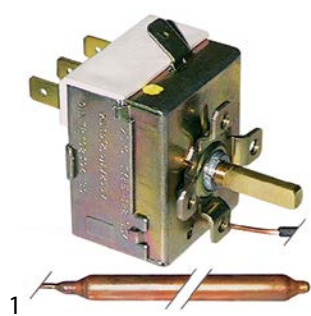

IMIT / TEMPOMATIC / ARTHERMO

control thermostats

GEV No.	390192	Ref. No.	500000100 80001177
description	thermostat t.max. 90°C temperature range 0-90°C 1-pole 1CO 16A probe ø 6.5mm probe L 95mm capillary pipe 2000mm capillary pipe isolated 2000mm gland nut shaft ø 6x4.6mm shaft L 19mm shaft position upper° rotation 270° probe material copper		
For models:	GL220, GL250, MB510E, MB520, MB520K, MB530, MB530K, MB535, MB630, MB920E, MB930, MB930K, MLP140, MLP60, MLP60E, MLP70, MLP80, MS1100, MS1300, MS350, MS350PS, MS450, MS450E, MS450PS, MS700, MS700E, MS900		

accessories

plunger sockets

GEV No.	504139	Ref. No.	513135500 80002979
description	thermowell thread 3/8" L 38mm SS single ø 6.5mm		
For models:	MGL40, MS400T, MS500PPB, MS500T		

push/momentary push switches

GEV No.	345550	Ref. No.	500005400 80001547
description	momentary push switch mounting measurements 28.5x28.5mm yellow 1NO 250V 16A connection male faston 6.3mm ambient temperature max. 85°C protection IP40		
For models:	MB235LI, MB240LI, MB535, MB9235, MB9240, MS1100, MS1100E, MS1100P, MS1300, MS1300E, MS1300P, MS350, MS350PS, MS350TRI, MS351, MS353, MS400E, MS450E, MS450PS, MS451, MS453, MS500E, MS700E, MS900, MS900E		

GEV No.	345553	Ref. No.	500017800 80001955
description	push switch mounting measurements 28.5x28.5mm green 2NO 250V 16A connection male faston 6.3mm ambient temperature max. 150°C protection IP40		
For models:	MB235LI, MB240LI, MB535, MB9235, MB9240, MLP140, MLP60, MLP60E, MLP70, MLP80, MS351, MS353, MS400E, MS451, MS453, MS500E		

28.5x77.5mm

GEV No.	347621	Ref. No.	500074600
description	double momentary switch latching/momentary mounting measurements 28.5x77.5mm green/blue/yellow 2CO/2NO/2NO 250V 16A connection male faston 6.3mm ambient temperature max. 85°C protection IP40		

GEV No.	345555	Ref. No.	500040900 80001995
description	switch combination latching mounting measurements 28.5x77.5mm green/white/blue 2NO/2CO/2CO 250V 16A connection male faston 6.3mm ambient temperature max. 85°C protection IP40		
For models:	MS1100, MS1100E, MS1100P, MS1300, MS1300E, MS1300P, MS350, MS350PS, MS350TRI, MS450E, MS450PS, MS700E, MS900, MS900E		

electric components