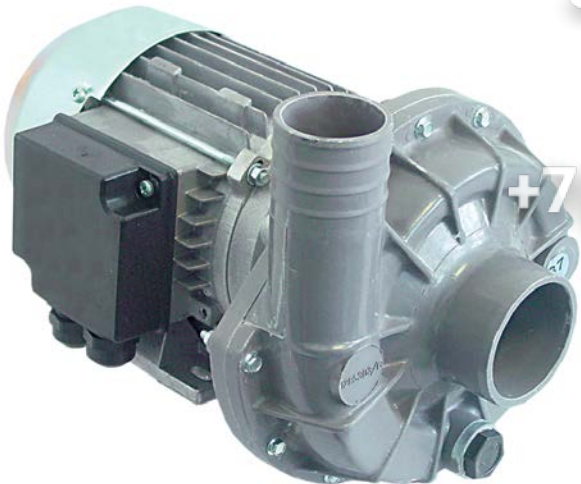

Зип Общепит

vsezip.ru

+7(812)987-08-81

1

GEV No.	500330	Ref. No.	512014400 80004225
description	pump inlet ø 63mm outlet ø 47mm type 1295.1409 230V 50Hz 1 phase 0.88kW 1.2HP L 305mm rotation direction right capacitor 12.5µF FIR		
For models:	MS1100, MS1100E, MS1100T, MS900, MS900E, MS900T, MS905		
spare parts for	500330		
	GEV No.	365014	Ref. No. —
	operating capacitor capacity 12.5µF 450V tolerance 5%Hz ambient temperature max. -25 to +85°C ø 35mm L 70mm M8 plastic connection male faston 6.3mm 45S.C3DS.12.5 protection		
	GEV No.	510693	Ref. No. 512011200 80001305 80004115 80004671
	mechanical shaft seal for shaft ø 12mm slide ring ext. ø 24mm slide ring H 15.5mm slide ring int. ø 11mm counter ring mounting ø 24mm height counter ring 8mm counter ring int. ø 13.5mm		
	GEV No.	521213	Ref. No. 512011800 80001697
	impellor ø 117mm H 24mm M8L		
	GEV No.	521513	Ref. No. 512012500
	pump cover FIR inlet ø 63mm outlet ø 47mm turn direction right ID ø 150mm inner height 32mm		
	GEV No.	524416	Ref. No. —
	pump cover gasket thickness 4x4mm Qty 1 pcs		

1

GEV No.	500029	Ref. No.	512007700 512024200 51204400 80001685 80002139
description	pump inlet ø 63mm outlet ø 47mm type 1295.2503 230/400V 50Hz 3 phase 0.88kW 1.2HP L 305mm rotation direction right FIR		
For models:	MS1100, MS1100E, MS1100T, MS700, MS700E, MS900, MS900E, MS900T		
spare parts for	500029		
	GEV No.	510693	Ref. No. 512011200 80001305 80004115 80004671
	mechanical shaft seal for shaft ø 12mm slide ring ext. ø 24mm slide ring H 15.5mm slide ring int. ø 11mm counter ring mounting ø 24mm height counter ring 8mm counter ring int. ø 13.5mm		
	GEV No.	521213	Ref. No. 512011800 80001697
	impellor ø 117mm H 24mm M8L		
	GEV No.	521513	Ref. No. 512012500
	pump cover FIR inlet ø 63mm outlet ø 47mm turn direction right ID ø 150mm inner height 32mm		
	GEV No.	524416	Ref. No. —
	pump cover gasket thickness 4x4mm Qty 1 pcs