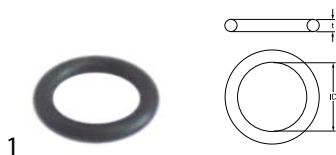

1

GEV No.	528487	Ref. No.	512006400 80002429
description	O-ring EPDM thickness 2.62mm ID ø 9.19mm Qty 1 pcs		
For models:	GL220, GL250, MB235LI, MB240LI, MB510E, MB510ER, MB520, MB520K, MB530, MB530K, MB535, MB630, MB920E, MB930, MB930K, MGL40, MLP140, MLP60, MLP60E, MLP70, MLP80, MS1100, MS1300, MS350, MS350PS, MS450, MS450E, MS450PS, MS700, MS700E, MS900		

ø3.53mm