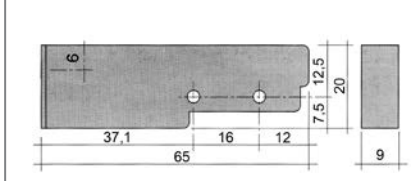

magnetic switches

65x20mm

GEV No.	345116	Ref. No.	500046000 80002117
description	magnetic switch L 65mm W 20mm 1NO 250V 0.4A P max. 100W connection cable cable length 3000mm		
For models:	GL220, GL250, MB235LI, MB240LI, MB510E, MB510ER, MB520, MB520K, MB530, MB530K, MB535, MB630, MB630PS, MB920E, MB920ER, MB9235, MB9240, MB930, MB930K, MB930PS, MB930T, MB9500, MB9501, MB9503, MB9510, MB9510R, MB9920, MB9920R, MGL40, MGL500, MLP140, MLP50, MLP56, MLP60, MLP60E, MLP70, MLP80, MS1100, MS1100E, MS1100P, MS1100T, MS1300, MS1300E, MS1300P, MS1300T, MS350, MS350PS, MS350TRI, MS351, MS353... (Other models you can see in the webshop)		
accessories for	345116		

GEV No.	345399	Ref. No.	—
description	magnet ø 3.3mm L 40mm H 8mm W 13mm hole distance 30mm M3