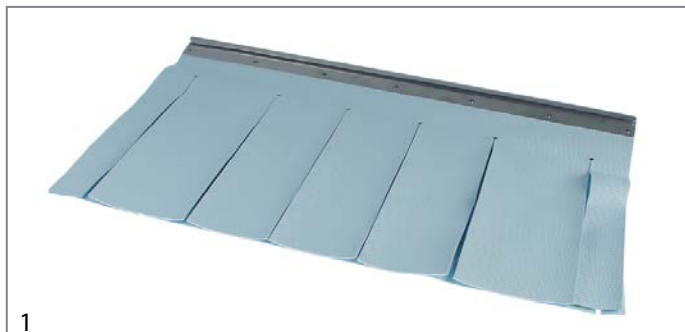

1

GEV No.	533181	Ref. No.	70003097 70003098
description	curtain W 650mm H 350mm warewashing		
For models:	WKTS