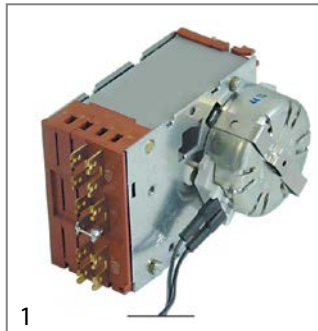

Зип Общепит

contactors

ABB
vsezip.ru
power contactors

+7(812)987-08-81

1

GEV No.	360317	Ref. No.	3105106
description	timer AKO-DIEHL operation time 5min		
For models:	GR62, GR62-1, GS10, GS22, GS32, GS405, GS41, GS41-3, GS62, GS63, GS64, GS65, GS7, GS71, GS8, GS9