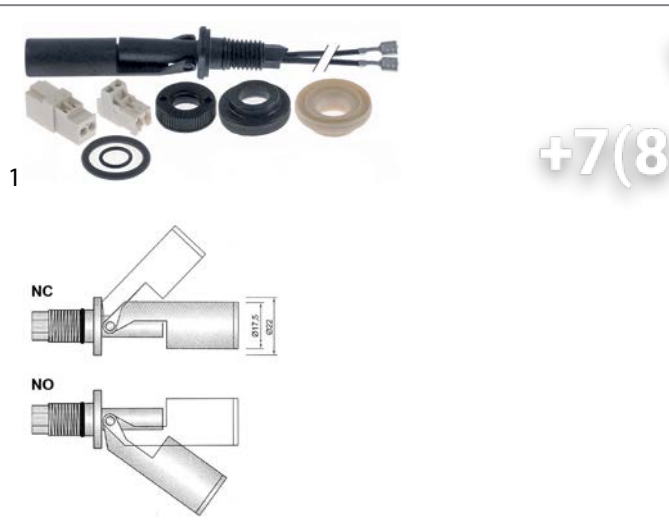

Зип Общежит

magnetic switches

float switches

GEV No.	345446	Ref. No.	3113163 3126032 3126034 3126041 3126047 5528255 5528292
description	float switch thread M14x2 1NO or 1NC ϕ 17.5mm L 114mm mounting ϕ 15mm 250V 0.13A male faston 6.3mm cable length 230mm kit		
For models:	GR62-2, GR62-3, GR64, GR65, GR66, GR66-1, GS14, GS14E, GS15, GS15E, GS202, GS215, GS24, GS29, GS29B, GS302, GS310, GS315, GS402, GS41-1, GS41-4, GS41-4S, GS41-5, GS42, GS501, GS502, GS515, GS630-McDonalds, GS640, GS640-McDonalds, GS650, GS650-McDonalds, GS660, GS72, GSR36, GSR36E, GSR36E-McDonalds, GSR36-McDonalds, KTS1900, KTS2400, MTF, MTR, STR, WKT1000, WKT1200, WKTS