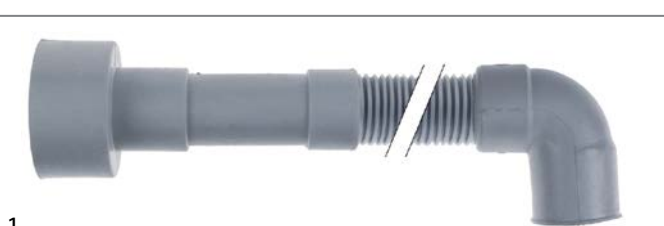

GEV No.	530064	Ref. No.	4001045 60003738
description	drain hose DN19 L 1500mm straight ø inside 19/23/40mm straight ext. ø 24/28/46mm elbow ø inside 22mm elbow ext. ø 26mm outer hose ø 24mm		
For models:	GS202, GS215, GS302, GS310, GS315, GS402, GS630-McDonalds, GSR36, GSR36E, GSR36E-McDonalds, GSR36-McDonalds, UC-L, UC-L-McDonalds, UC-M, UC-M-McDonalds, UC-S, UC-XL, UC-XL-McDonalds