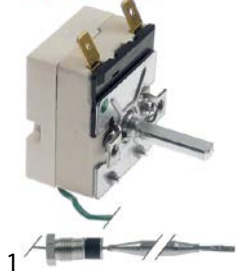

Зип Общепит

vsezip.ru

+7(812)987-08-81

GEV No.	376016	Ref. No.	3125013 3125014
description	thermostat t.max. 95°C temperature range 30-90°C 1-pole 1NO 16A probe ø 6mm probe L 90mm capillary pipe 2380mm capillary pipe isolated 1700mm gland nut M9x1 shaft ø 6x4.6mm shaft L 15mm shaft position upper rotation 270°		
For models:	BAVARIA2000, GKTS2600, GR1200, GR1210, GR1220, GR1221, GR1230, GR1231, GR1320, GR1321, GR1400, GR1410, GR1420, GR1430, GR62, GR62-1, GR62-2, GR62-3, GR63, GR63-1, GR64, GR65, GR66, GR66-1, GS10, GS100, GS100-1, GS10-2, GS12, GS14, GS14E, GS15, GS15E, GS22, GS23, GS23H, GS23S, GS25, GS27, GS27B, GS28, GS29, GS29B, GS32, GS34, GS4, GS40, GS405, GS41, GS41-1...(Other models you can see in the webshop)