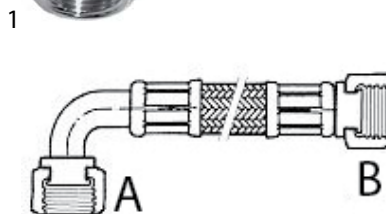

GEV No.	520007	Ref. No.	2901303 2901316 2901321
description	flex hose SS braid straight-curved DN15 connection 1: 3/4" connection 2: 3/4" L 2500mm approval operating p. 10bar test pressure 32bar burst p. 95bar		
For models:	GR1221, GR1231, GR1321, GR62, GR62-1, GR62-2, GR62-3, GR64, GR65, GR66, GR66-1, GS100-1, GS12, GS14, GS14E, GS15, GS15E, GS23H, GS23S, GS24, GS28, GS29, GS29B, GS41-1, GS41-4, GS41-4S, GS41-5, GS42, GS72, KTS1900, KTS2400, MonoMatik		

drain hoses