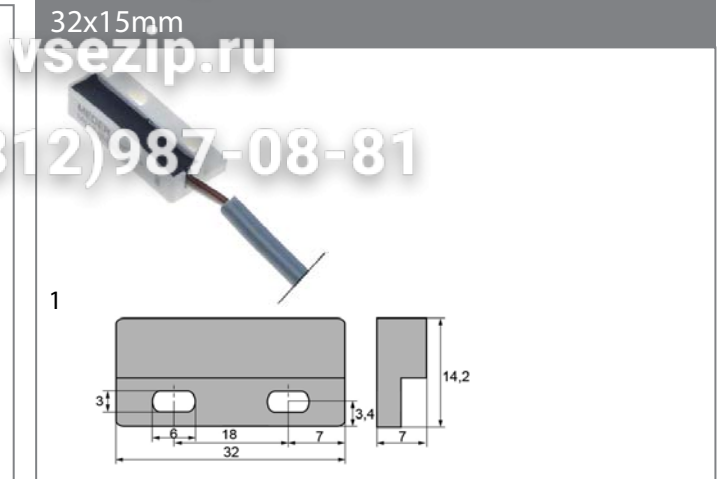

GEV No.	347186	Ref. No.	3124272
description	magnetic switch L 32mm W 15mm 1NO 175V 0.25A P max. 3W connection cable length 1350mm		
For models:	MTF, MTR, STR