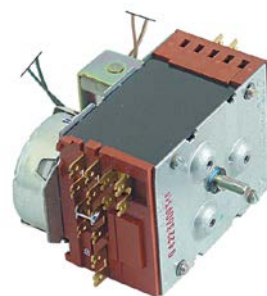

timers

programme timers

1

GEV No.	360235	Ref. No.	3105119 3105122
description	timer AKO-DIEHL 422		
For models:	GS100-1, GS12, GS23, GS27, GS28, GS34, GS41-1, GS41-4, GS41-4S, GS72