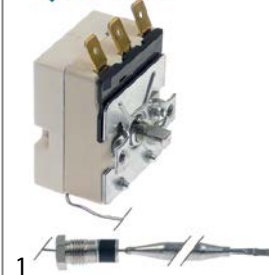

GEV No.	376015	Ref. No.	3125010
description	thermostat t.max. 95°C temperature range 30-90°C 1-pole 1CO 16A probe ø 6mm probe L 95mm capillary pipe 2380mm capillary pipe isolatedmm gland nut M9x1 shaft ø 6x4.6mm shaft L 10mm shaft position upper rotation 270°		
For models:	GR1410, GR1420, GR1430, GS10, GS22, GS23, GS23H, GS23S, GS24, GS25, GS27, GS32, GS4, GS7, GS9, WKTS		

electric components