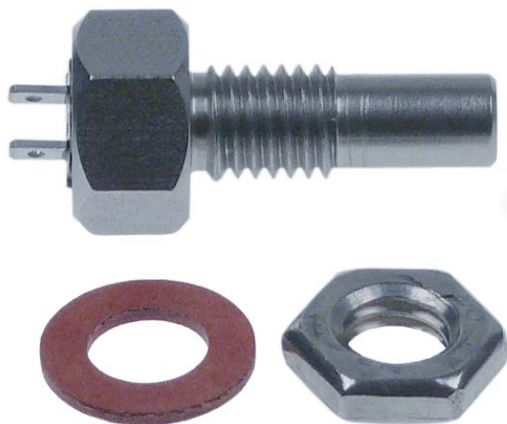

Зип Общепит

vsezip.ru

+7(812)987-08-81

1

GEV No.	402202	Ref. No.	3125036 70004624
description	temperature probe PTC 2kOhm cable probe -50 up to +150°C cable connection male faston 2.8mm thread M10 probe ø8x140mm cable lengthm		
For models:	WKTS