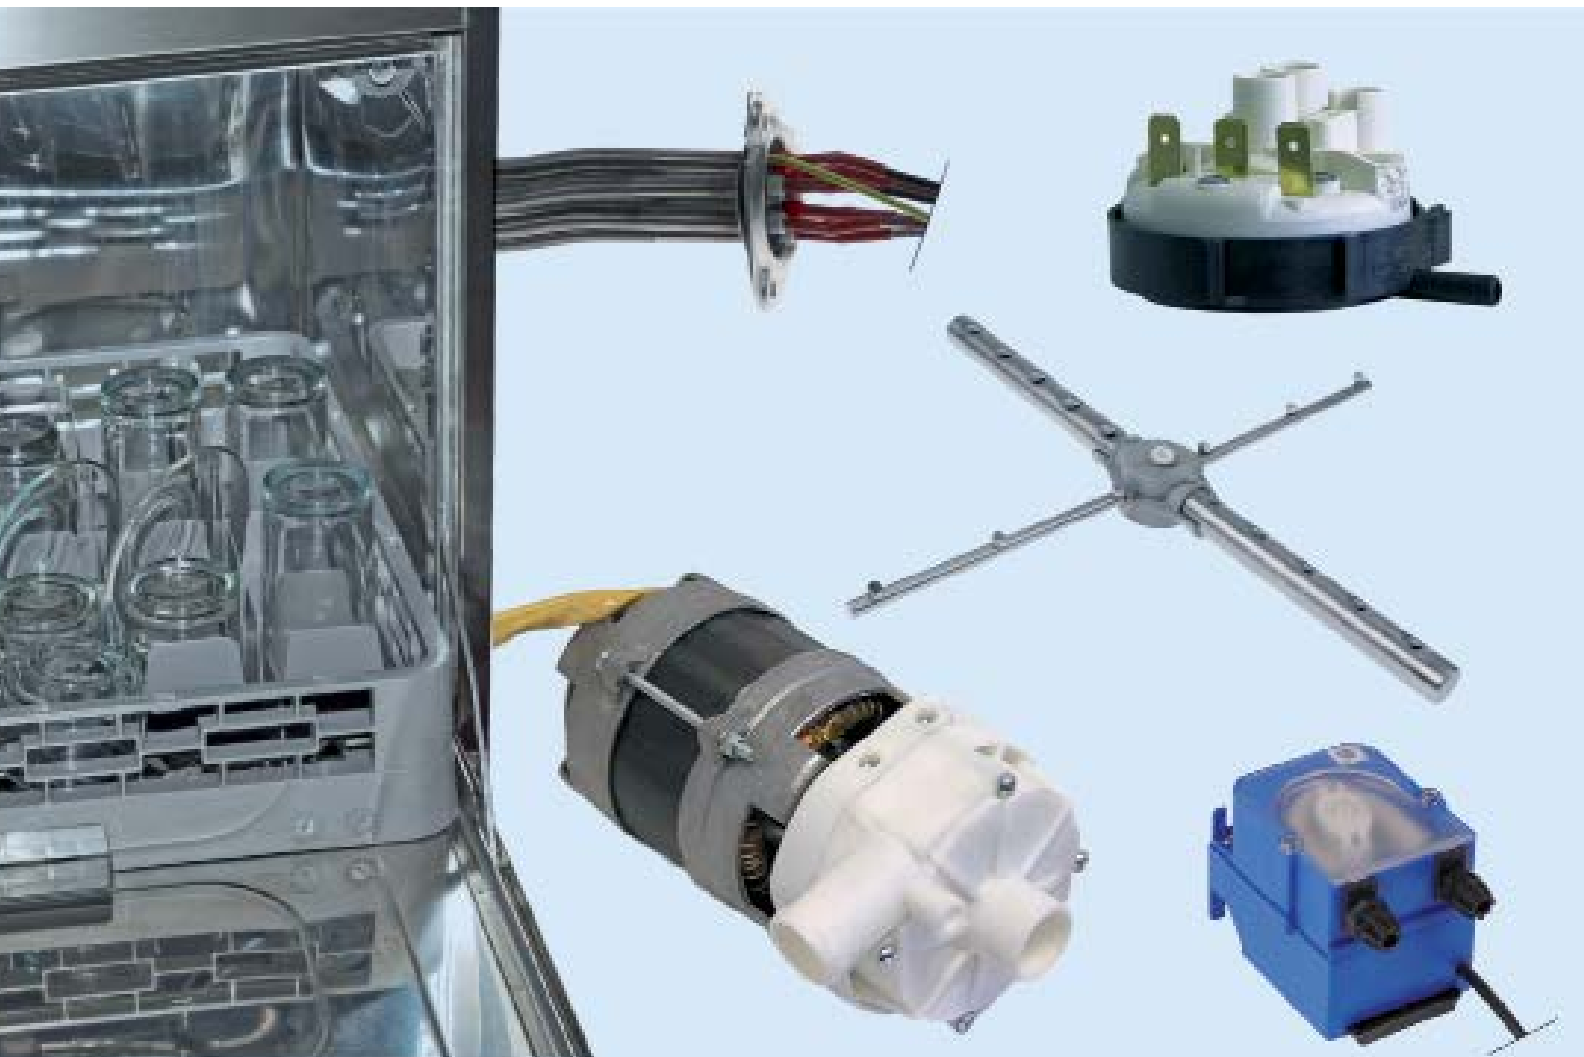

Spare parts suitable for

WINTERHALTER

2018

Find the complete and up-to-date range of products in our GEV Webshop