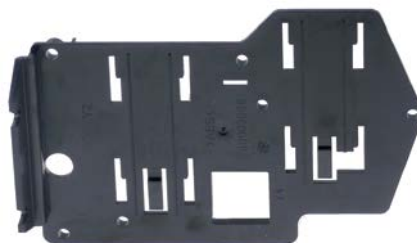

1

GEV No.	502198	Ref. No.	60003688
description	fixing plate plastic L 170mm W 110mm		
For models:	GS202, GS215, GS302, GS310, GS315, GS402, GS501, GS502, GS515		

fascias

1

GEV No.	504417	Ref. No.	60001695
description	bezel dishwasher GS 41/4 silver/blue suitable for WINTERHALTER L 521mm W 25mm		
For models:	GS41-1, GS41-4, GS41-4S