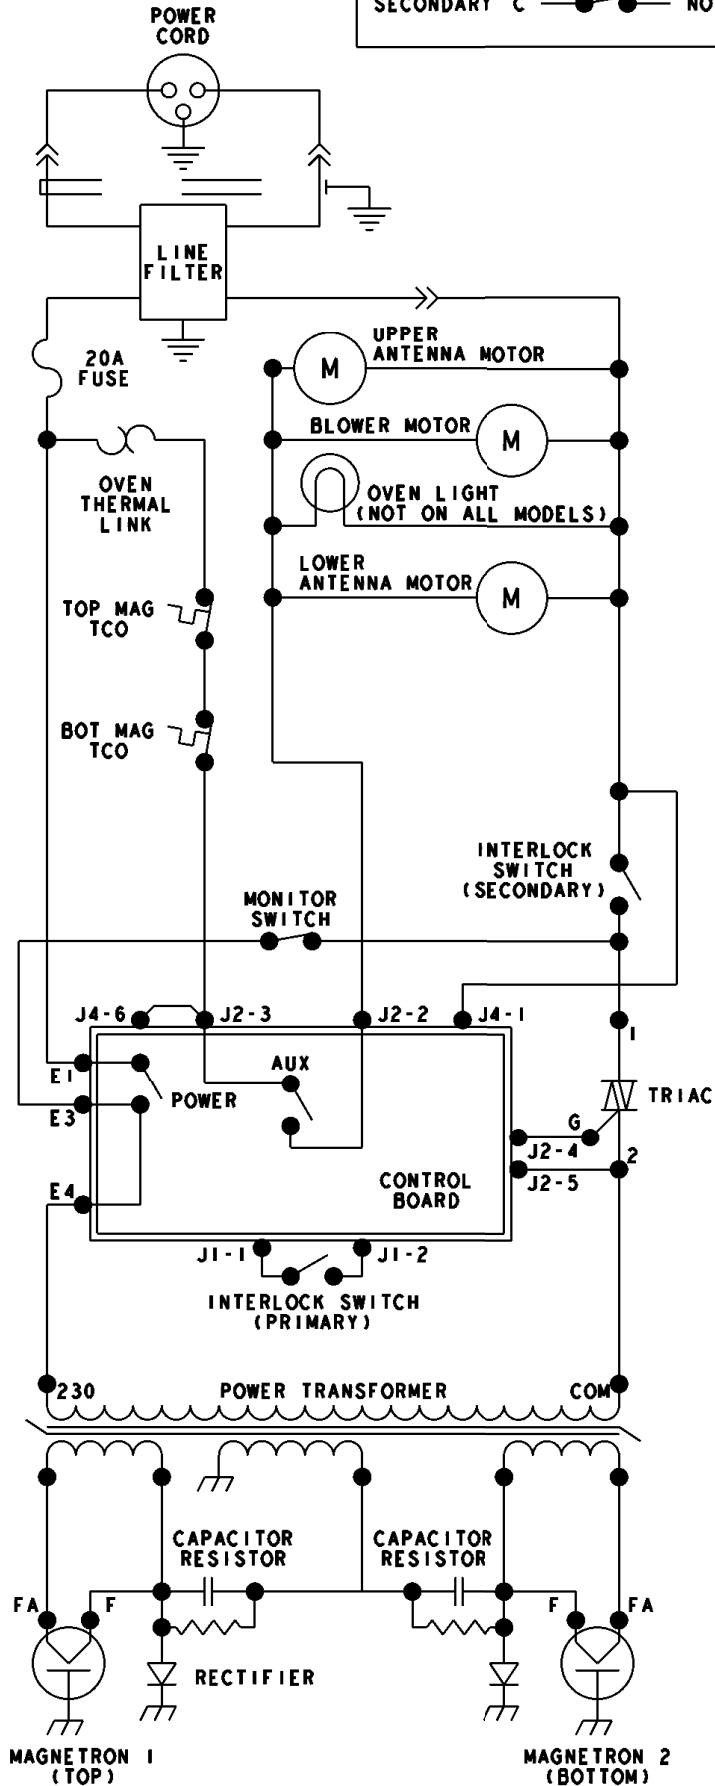

Зип-Общепит

vsezip.ru

+7(812)987-08-81

WIRING DIAGRAM

230V 50HZ
3-WIRE

SCHEMATIC
CONDITION:
DOOR OPEN

INTERLOCK SWITCH
SCHEMATIC
DOOR CLOSED

MAGNETRON 1
(TOP)