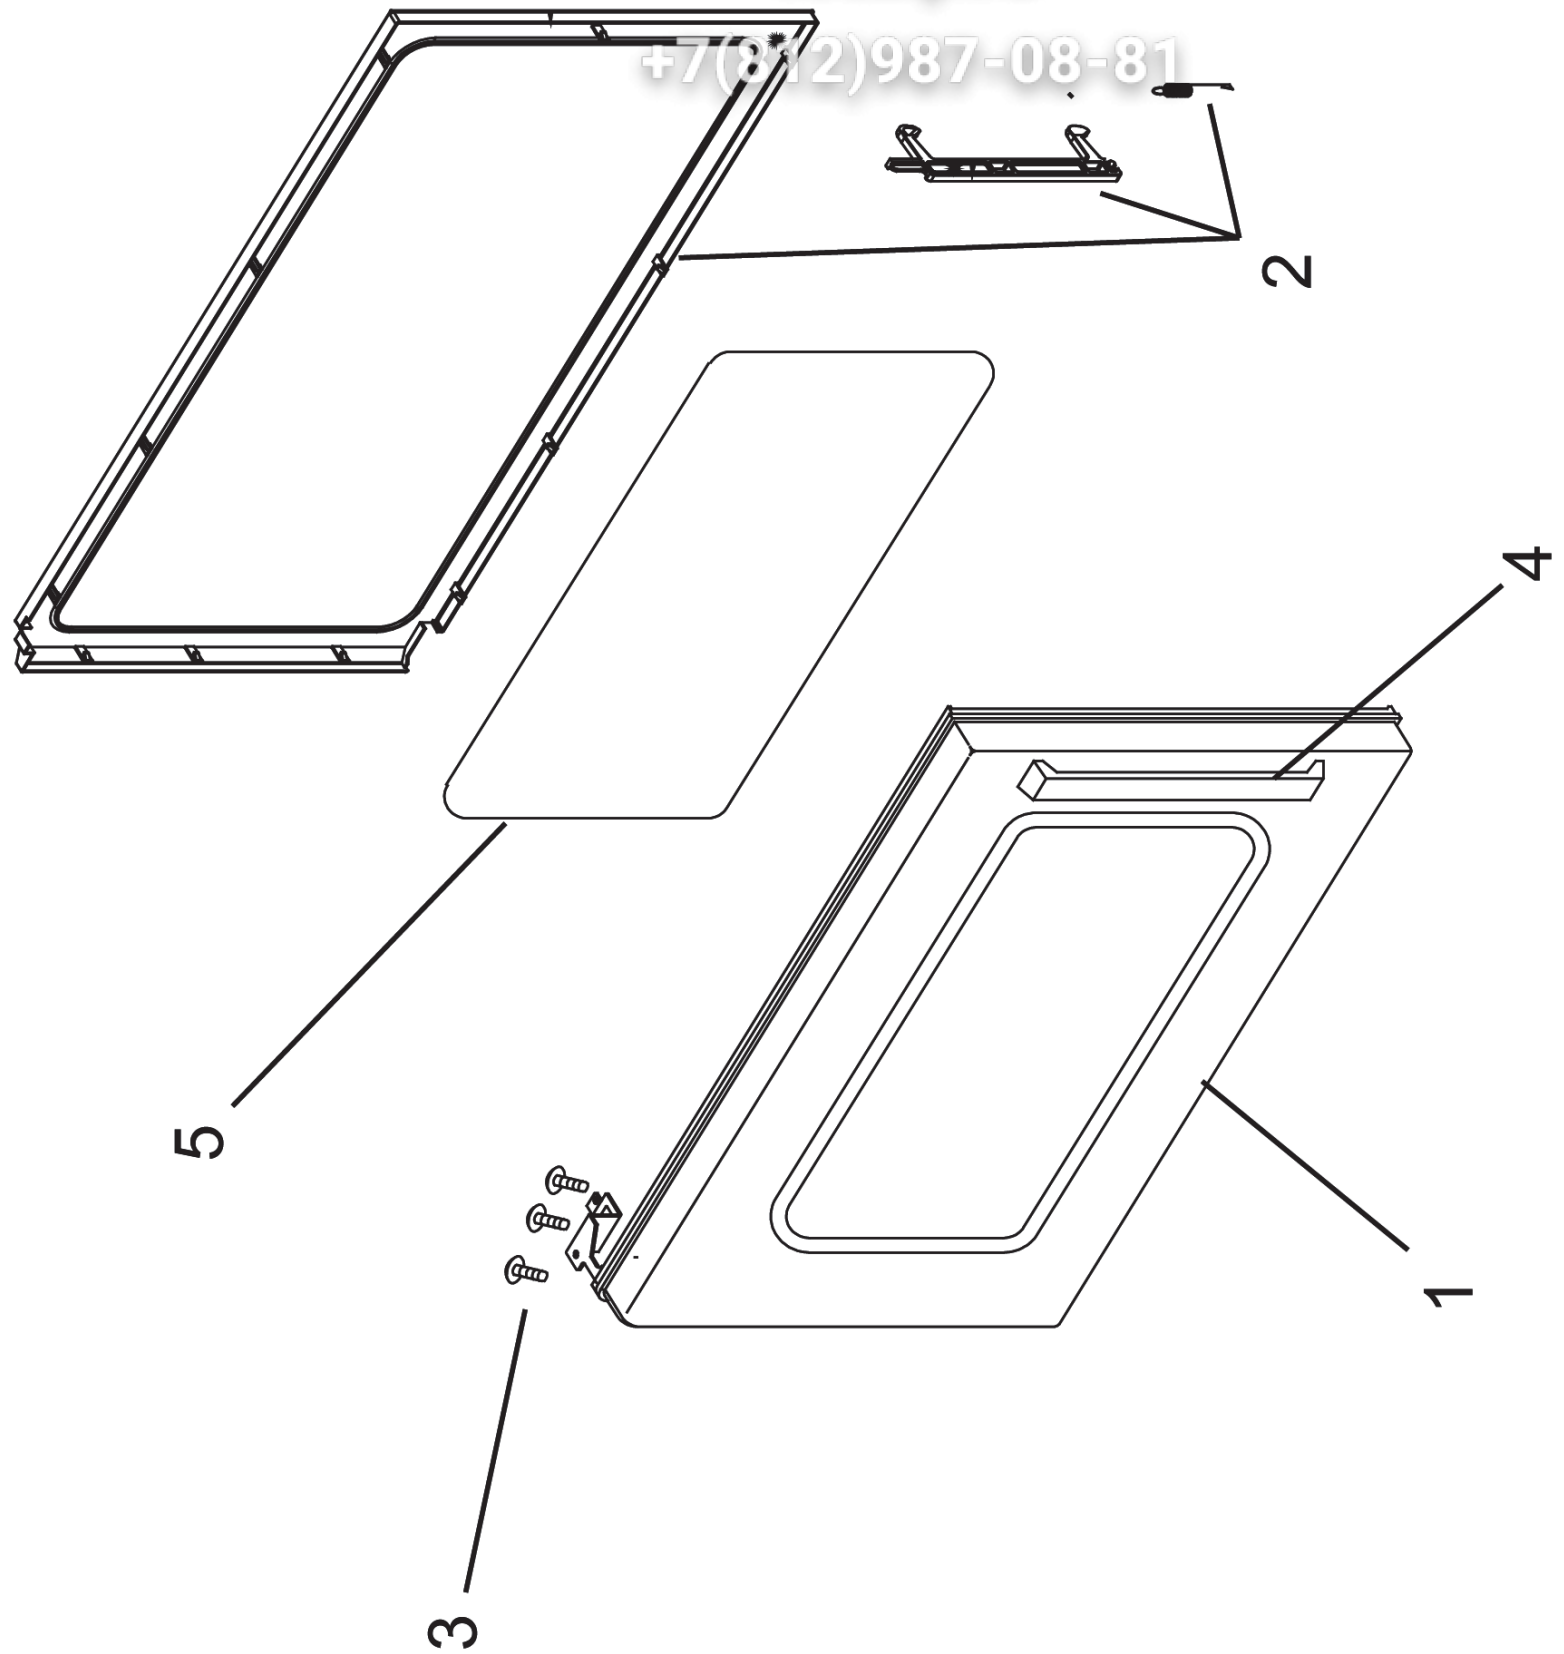

Зип Ощепит

vsezip.ru

+7(812)987-08-81