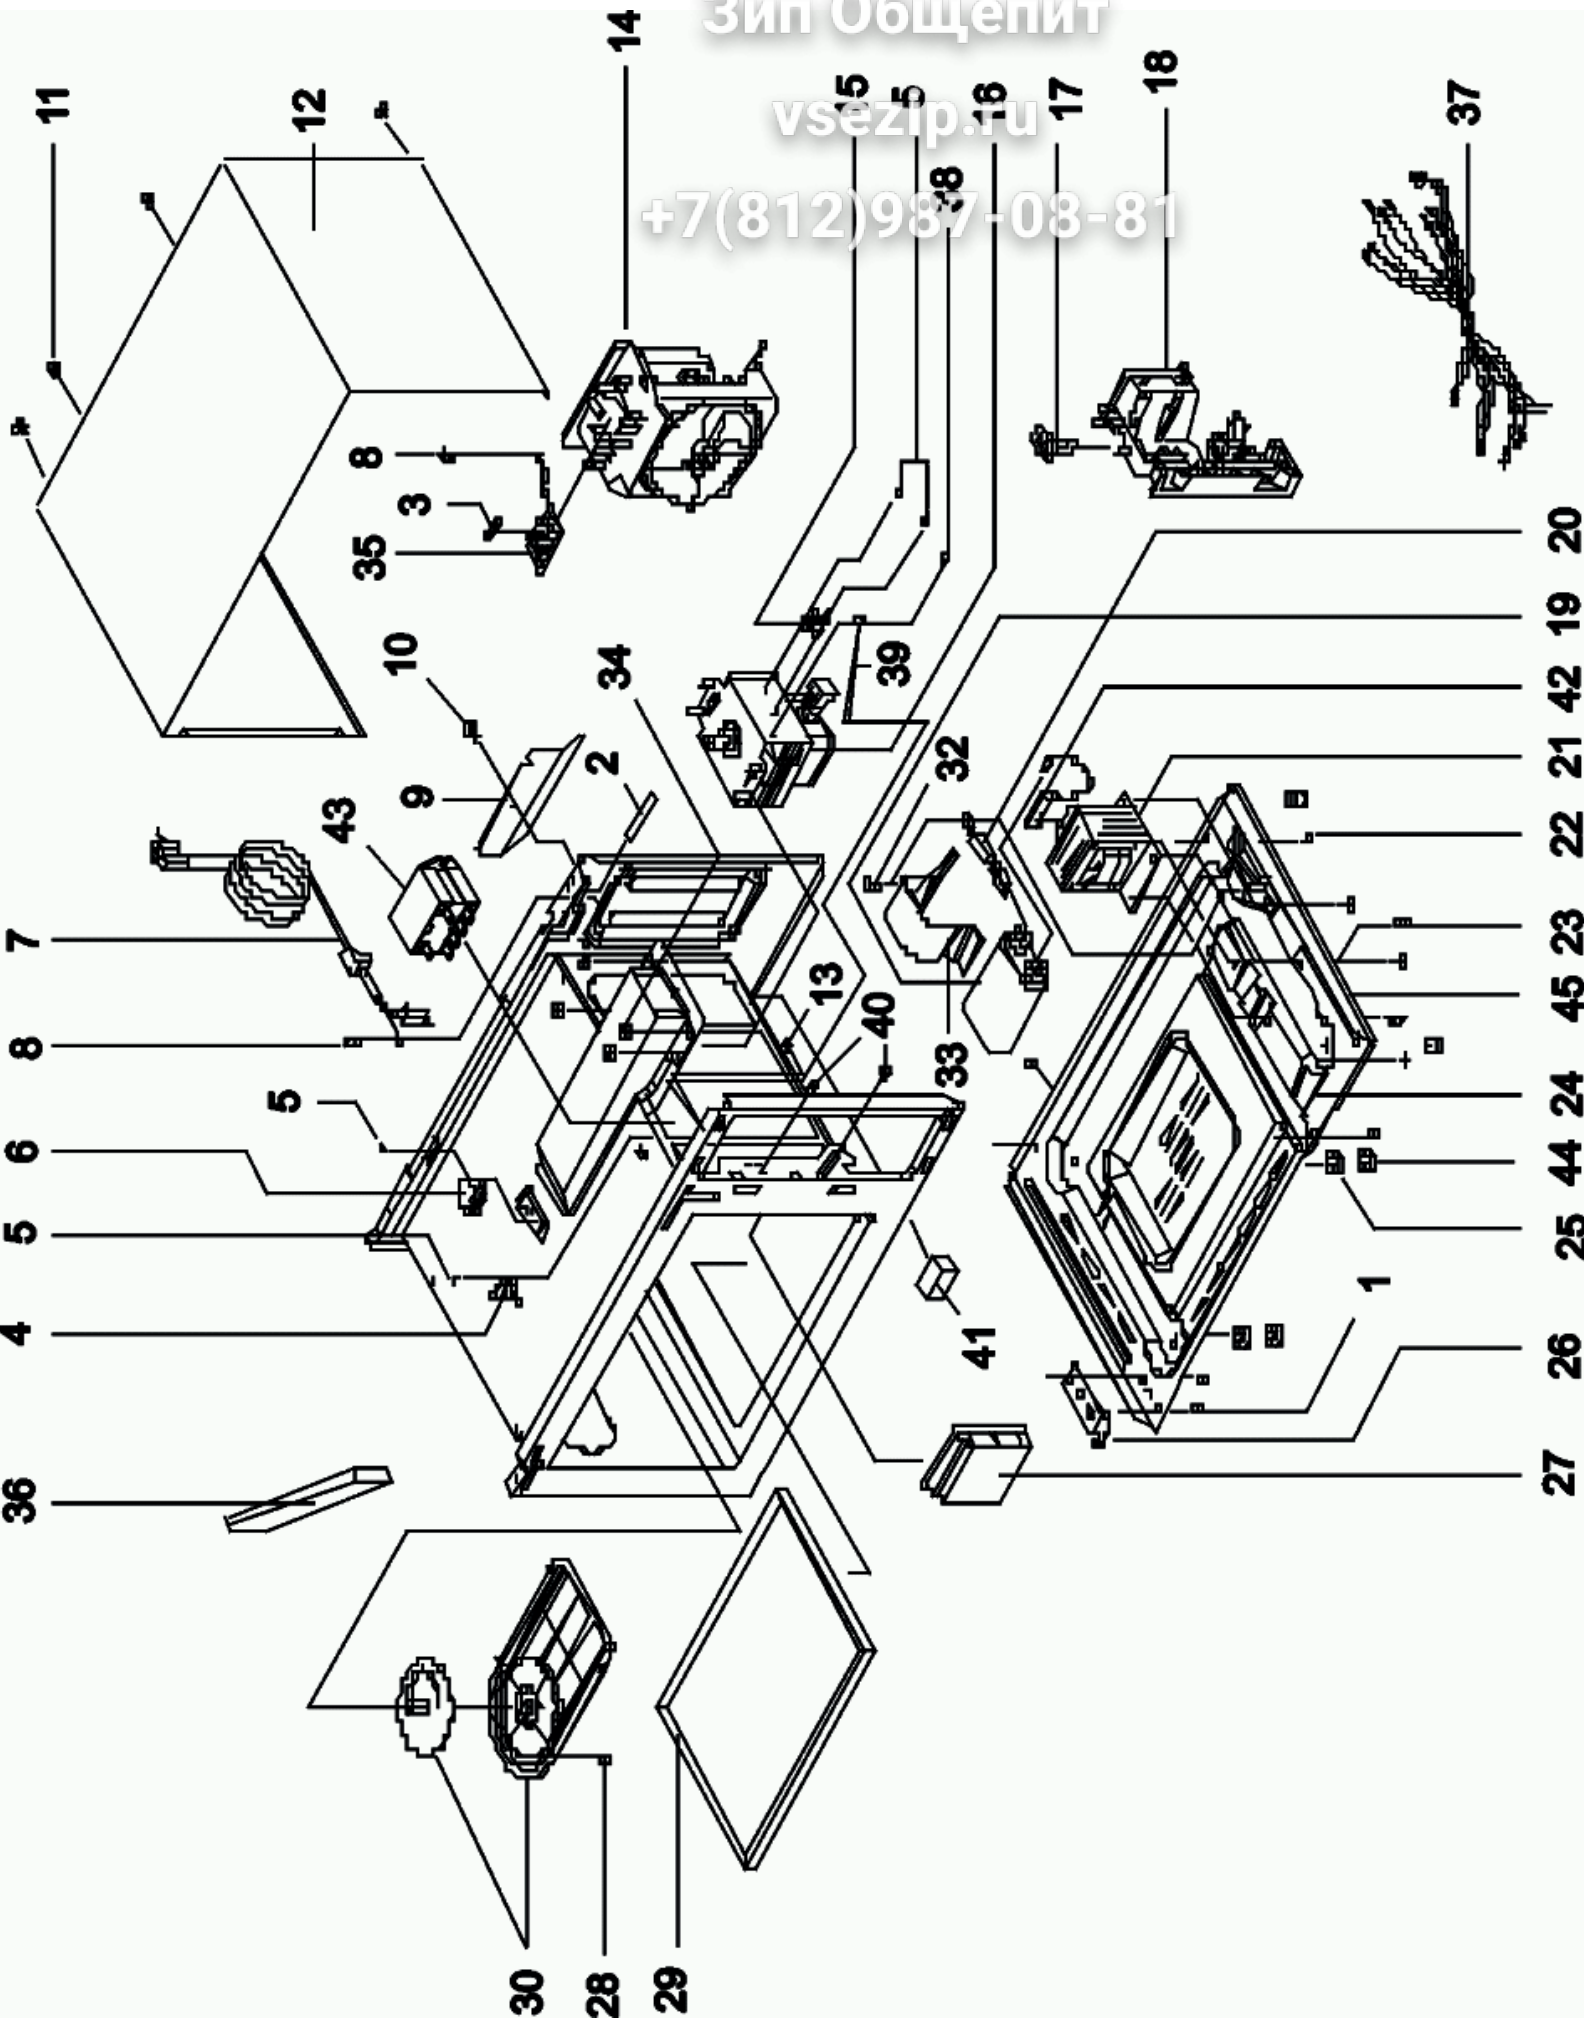

+7(812)987-08-81

| Seite | Pos | Kredtor Artikel Nr. | GB |
|-------|-----|---------------------|---------------------------------|
| 001 | 001 | 56001455 | TOUCH PANEL ASSY |
| 001 | 002 | 56001472 | BOARD, HV/LV |
| 001 | 003 | 56001210 | SCREW |
| 002 | 001 | 56001423 | DOOR ASSY |
| 002 | 002 | 12002624 | KIT, SPRING/LATCH/CHOKE COVER |
| 002 | 003 | 56001217 | SCREW |
| 002 | 004 | 12002870 | KIT, DOOR HANDLE |
| 002 | 005 | 56001406 | WINDOW, INNER |
| 003 | 001 | 56001470 | SCREW |
| 003 | 003 | 56001475 | FUSE, 12 A |
| 003 | 004 | 56001426 | FUSE, THERMAL- CAVITY |
| 003 | 005 | 56001230 | SCREW |
| 003 | 006 | 56001460 | MOTOR, ANTENNA |
| 003 | 007 | 56001476 | POWER CORD (EU) |
| 003 | 008 | 56001461 | SCREW |
| 003 | 009 | 56001428 | AIR DEFLECTOR- REAR |
| 003 | 010 | 56001210 | SCREW |
| 003 | 011 | 56001151 | SCREW |
| 003 | 012 | 56001429 | WRAPPER |
| 003 | 013 | 56001210 | SCREW |
| 003 | 014 | 56001459 | BLOWER MOTOR ASSY |
| 003 | 015 | 56001432 | THERMAL CUTOUT, MAG |
| 003 | 016 | 56001462 | MAGNETRON |
| 003 | 017 | 56001463 | LAMP/ SOCKET ASSY |
| 003 | 018 | 56002011 | SWITCH, INTERLOCK ASSY |
| 003 | 019 | 56001464 | CAPACITOR |
| 003 | 020 | 56001436 | DIODE |
| 003 | 021 | 56001465 | TRANSFORMER, HV |
| 003 | 022 | 56001151 | SCREW |
| 003 | 023 | 56001222 | SCREW |
| 003 | 025 | 56001224 | FOOT, BASE |
| 003 | 026 | 56001439 | HINGE, BOTTOM |
| 003 | 027 | 56001440 | AIR GUIDE |
| 003 | 028 | 56001450 | RIVET ASSY |
| 003 | 029 | 56001441 | TRAY ASSY |
| 003 | 030 | 12002625 | KIT, COVER/STIRRER BLADE/RIVETS |
| 003 | 032 | 56001153 | SCREW |
| 003 | 033 | 56001218 | BRACKET, CAPACITOR |
| 003 | 034 | 56001051 | NUT, HINGE |
| 003 | 035 | 56001468 | FUSE BLOCK / FILTER ASSY |
| 003 | 037 | 56001478 | HARNESS MAIN |
| 003 | 038 | 56001151 | SCREW |
| 003 | 039 | 56001447 | SUPPORT |
| 003 | 040 | 56001470 | SCREW |
| 003 | 042 | 56001474 | FUSE, HV |
| 003 | 043 | 56001480 | RELAY ASSY |
| 003 | 044 | 56001482 | FOOT COVER |