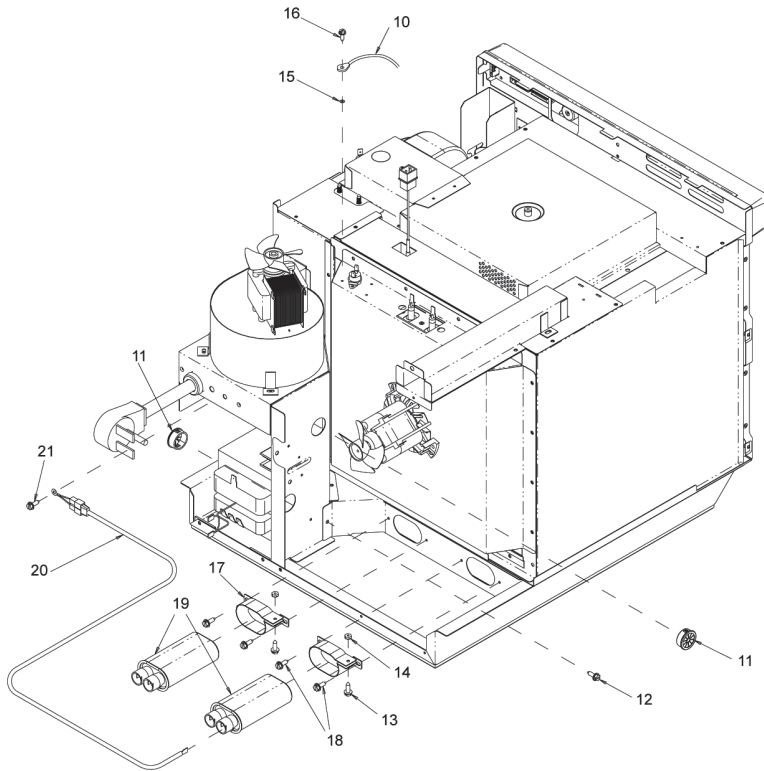

PLUGS / CAPACITORS / DIODE ASSEMBLY