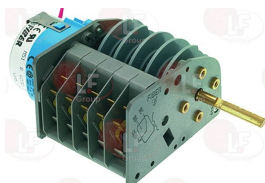

LASA 3267420

LASA 3267220

Controllers and changeover switches

3322176 CONTROLLER D94.92M-5 5 CAMS
 1st cycle 60 seconds
 2nd cycle 180 seconds
 220/240V 50/60Hz
 for Dishwasher hood type (LASA) LC5

3322264 CONTROLLER P255 4 CAMS
 180 seconds cycle
 230V 50/60Hz
 clockwise rotation
 D-shaped pin \varnothing 6x4.6 mm

LASA 3406090

LASA 3406031

3322235 CONTROLLER P255 5 CAMS
 180 seconds cycle
 230V 50/60Hz
 D-shaped pin \varnothing 6x4.6 mm
 for Dishwasher (LASA) LS3 - LS30 - LS31 - LS35
 LS4

3322338 CONTROLLER P255 7 CAMS
 1st cycle 120 seconds
 2nd cycle 40 seconds
 230V 50/60Hz

LASA 3406030

LASA 3406041

Suitable for:

3322236 CONTROLLER P255 8 CAMS

1st cycle 120 seconds
2nd cycle 40 seconds
230V 50/60Hz
for Dishwasher hood type (LASA) LC50 - LC65

LASA 340604

LASA 3406040

3322237 CONTROLLER P255 8 CAMS

LASA 3324

LASA 5120510

LASA 3401000

LASA 3962

3322109 CONTROLLER P375 3 CAMS

180 seconds cycle
230V 50/60Hz
D-shaped pin \varnothing 6x4.6 mm
for Dishwasher (LASA) LB10

LASA 3253

LASA 3400500