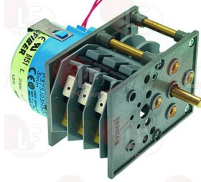

LASA 3406090

LASA 3406031

3322235 CONTROLLER P255 5 CAMS
 180 seconds cycle
 230V 50/60Hz
 D-shaped pin \varnothing 6x4.6 mm
 for Dishwasher (LASA) LS3 - LS30 - LS31 - LS35
 LS4

3322338 CONTROLLER P255 7 CAMS
 1st cycle 120 seconds
 2nd cycle 40 seconds
 230V 50/60Hz

LASA 3406030

LASA 3406041

Suitable for:

3322236 CONTROLLER P255 8 CAMS

1st cycle 120 seconds
2nd cycle 40 seconds
230V 50/60Hz
for Dishwasher hood type (LASA) LC50 - LC65

LASA 340604

LASA 3406040

3322237 CONTROLLER P255 8 CAMS

LASA 3324

LASA 5120510

LASA 3401000

LASA 3962

3322109 CONTROLLER P375 3 CAMS

180 seconds cycle
230V 50/60Hz
D-shaped pin \varnothing 6x4.6 mm
for Dishwasher (LASA) LB10

LASA 3253

LASA 3400500