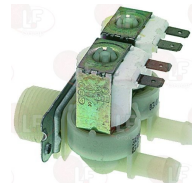

LASA 3306510

3120007 SOLEN. VALVE ELBI TYPE 349 2 WAY 180°
220/240V 50/60Hz - max. temperature 90°C
inlet 3/4" - two outlets $\varnothing$ 10.5 mm