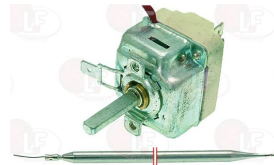

LASA 3267100

3444332 SINGLE-PHASE THERMOSTAT 0+85°C
for tank
covered capillary 1000 mm
bulb $\varnothing$ 6x135 mm
16A 250V
D shaft $\varnothing$ 6x4.6 mm
for Dishwasher (LASA) LS35 - LS4
for Dishwasher hood type (LASA) LC50 - LC65