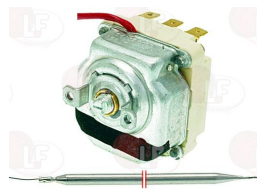

LASA 3251

LASA 3264000

LASA 3618

LASA **Зити** **Общепит**

Suitable for:

3444330 THREE-PHASE THERMOSTAT 0-90°C
for tank
covered capillary 1000 mm
bulb $\varnothing$ 6x220 mm
10A 400V
with adjusting screw