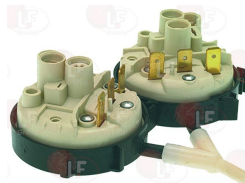

LASA 3283030

3320078 PRESSURE SWITCH 2 LEVELS
1st level calibration 95/70 mm
2nd level calibration 45/20 mm
250V 16A
max operating temperature 85°C
for all models
for Dishwasher (LASA)