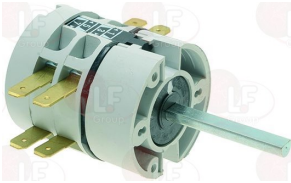

+7(812)987-08-81

LASA

Rotary switches

3057065 CYCLE SELECTOR SWITCH

contact capacity 30A 250V
4 cams - 2 positions
D-shaped shaft $\varnothing 6 \times 4.6$ mm
for Dishwasher (LASA) LS30 - LS35

LASA 3168100