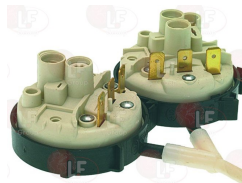

LASA 3283030

3320078 PRESSURE SWITCH 2 LEVELS
1st level calibration 95/70 mm
2nd level calibration 45/20 mm
250V 16A
max operating temperature 85°C
for all models
for Dishwasher (LASA)