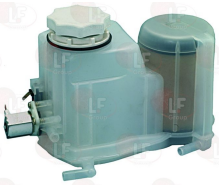

Scale removers for dishwashers

3094001 SCALE REMOVER COMPACT UNIT
without cap