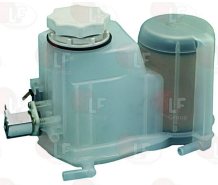

Scale removers for dishwashers

3094001 SCALE REMOVER COMPACT UNIT
without cap