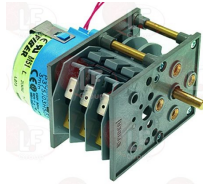

LASA 3406031

3322235 CONTROLLER P255 5 CAMS
180 seconds cycle
230V 50/60Hz
D-shaped pin \varnothing 6x4.6 mm
for Dishwasher (LASA) LS3 - LS30 - LS31 - LS35
LS4

LASA 3406030

3322338 CONTROLLER P255 7 CAMS
1st cycle 120 seconds
2nd cycle 40 seconds
230V 50/60Hz

LASA 3406041

Suitable for:

Suitable for:

3322236 CONTROLLER P255 8 CAMS

1st cycle 120 seconds
2nd cycle 40 seconds
230V 50/60Hz
for Dishwasher hood type (LASA) LC50 - LC65

LASA 340604

LASA 3406040

3322237 CONTROLLER P255 8 CAMS

LASA 3324

LASA 5120510

LASA 3401000

LASA 3962

3322109 CONTROLLER P375 3 CAMS

180 seconds cycle
230V 50/60Hz
D-shaped pin \varnothing 6x4.6 mm
for Dishwasher (LASA) LB10

LASA 3253

LASA 3400500