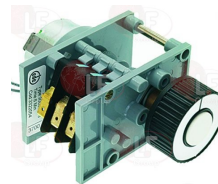

LASA 51205940

3322209 CONTROLLER 7804F1 4 CAMS

120 seconds cycle
230V 50/60Hz
without pin

LASA 3406170

3322054 CONTROLLER 9003F3 3 CAMS

6 minutes cycle
rinse 17 seconds
230V 50/60HZ
anticlockwise rotation
complete with knob and push-button
for Dishwasher (LASA) LB95
for Glasswasher/Cupwasher (LASA) LB352