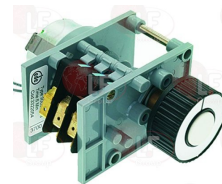

LASA 51205940

3322209 CONTROLLER 7804F1 4 CAMS

120 seconds cycle
230V 50/60Hz
without pin

LASA 3406170

3322054 CONTROLLER 9003F3 3 CAMS

6 minutes cycle
rinse 17 seconds
230V 50/60HZ
anticlockwise rotation
complete with knob and push-button
for Dishwasher (LASA) LB95
for Glasswasher/Cupwasher (LASA) LB352