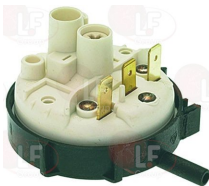

LASA 2305970

3243707 STAINLESS STEEL ROD FOR RINSE ARM ASSY
for Dishwasher hood type (LASA) LC65

LASA 2306070

LASA 2306710

LASA 230710

Pressure switches

3320018 PRESSURE SWITCH 1 LEVEL
calibration 45/25 mm
250V 16A
max operating temperature 85°C