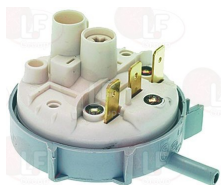

Suitable for:

LASA

3320020 PRESSURE SWITCH 1 LEVEL
calibration 110/60 mm
250V 16A
max operating temperature 85°C