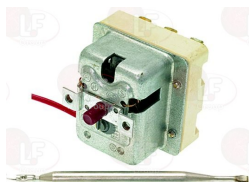

LASA 3267240

3444331 THREE-PHASE THERMOSTAT +140°C
with manual reset
covered capillary 1000 mm
bulb $\varnothing$ 6x90 mm
10A 400V
for boiler