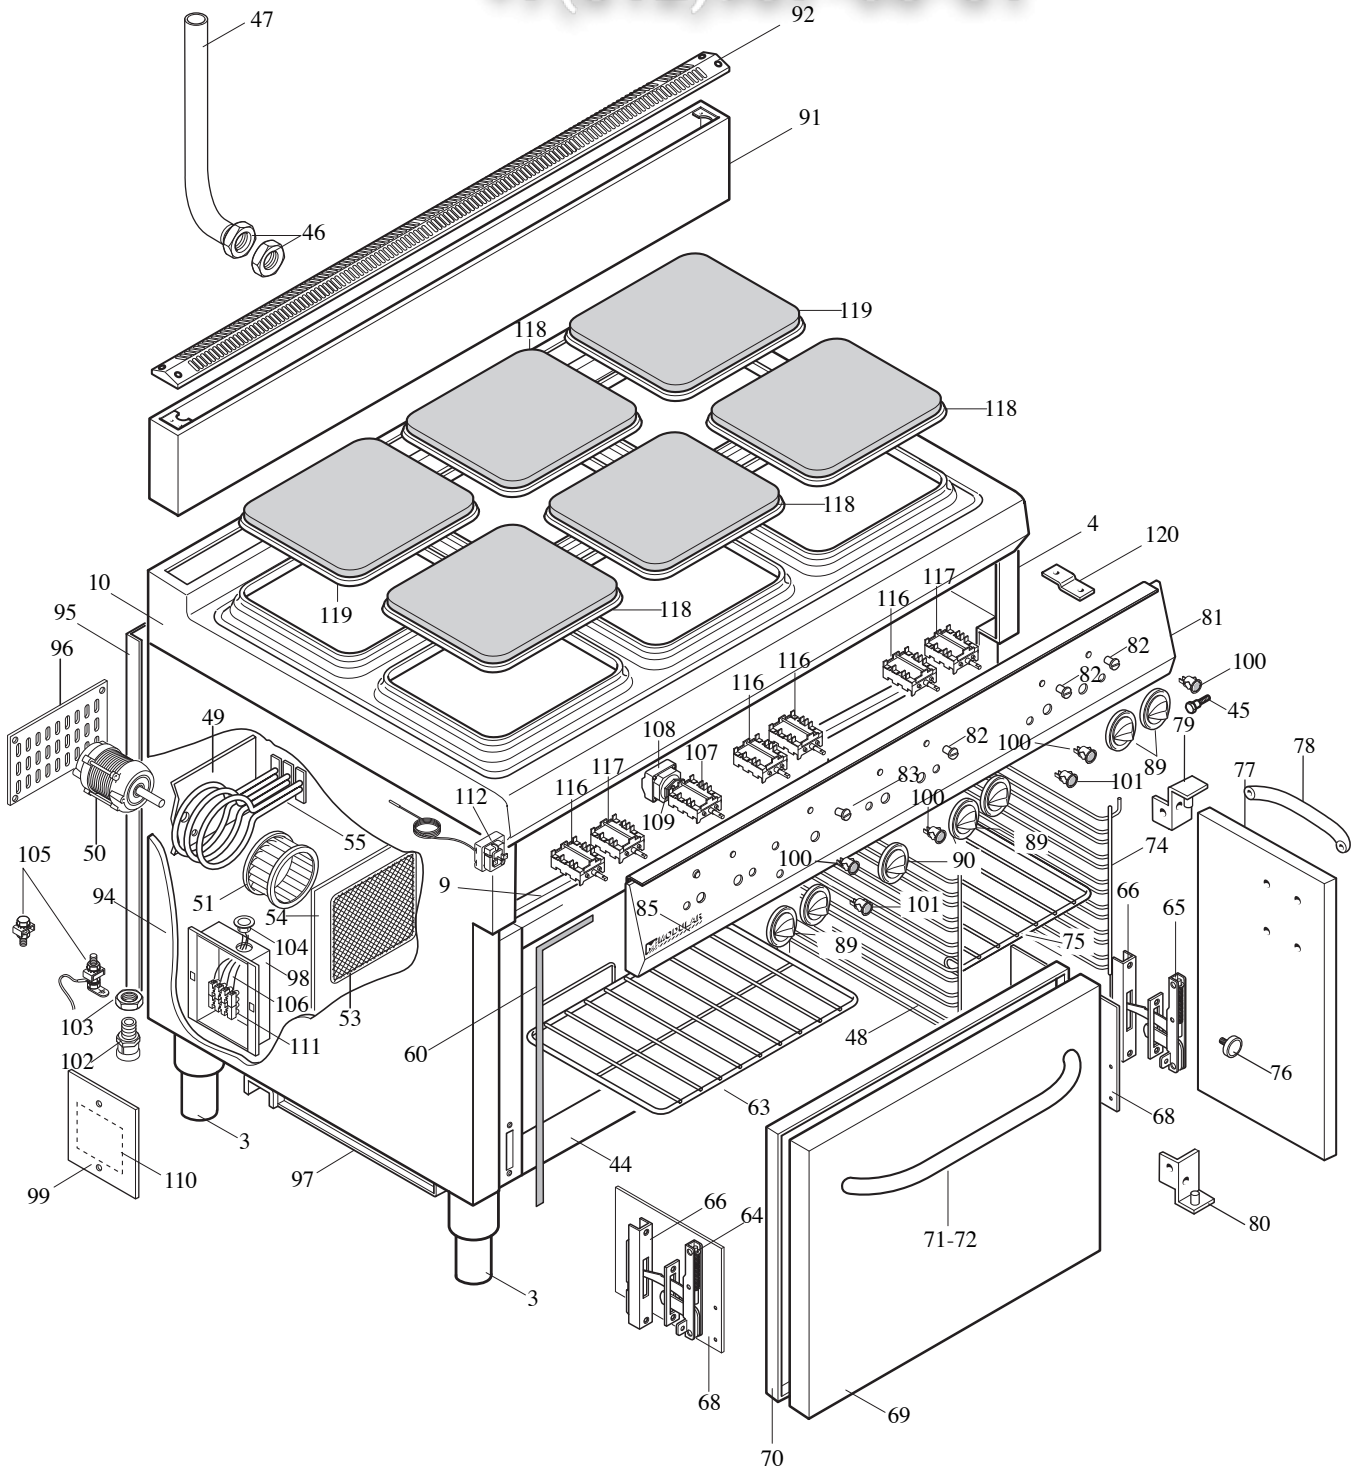

vsezip.ru

+7(812)987-08-81

MODULAR

LIST OF SPARE PARTS

code 253.192.12

**COOKER WITH
ELECTRIC OVEN****MOD. 90/120 CFE**

ED. 01-07

ITEM	CODE	MODIFICATION REF	DESCRIPTION	PRICE
3	912.033.00		2" MIC foot assembly	
4	911.003.00		Cooker compartment ass. 90/120 CFG	
9	922.008.00		Cooker top base 90/120 CFG	
10	911.964.00	Replacing 911.060.00 dal 01/07/07	Top assembly 90/120 CFE	
44	611.133.13	Replacing 611.133.00-15/01/03	Conv. electric oven ass. GN 1/1	
45	641.013.00		Rung support fixing pin	
46	673.026.00		1/2 gas check nut for steam pipe	
47	931.023.00		Steam discharge pipe 90/80 for oven GN 1/1	
48	683.015.00		Rung support for electric oven	
49	622.110.00		Motor anchor plate F. E.	
50	664.000.00		Motor -FIR 1571/MD 220V 50Hz	
51	644.000.00		Fan D160x60 - No. 44 vanes	
53	683.014.00		Fan protection (steel wire)	
54	625.018.00		Fan protection (enamelled)	
55	665.008.00		Oven heating element 1260W-230V	
60	652.014.00	Replacing 652.001.00-15/01/03	Seal for door	
63	683.016.00		GN 1/1 rung for electric oven	
64	684.010.00		Left hinge for oven door	
65	684.009.00		Right hinge for oven door	
66	684.011.00	Replacing 911.147.00-15/01/03	Roll holder	
68	623.032.00		Protection for oven hinge	
69	921.017.13	Replacing 921.017.00 dal 01/07/07	Oven door GN 2/1	
70	925.002.00		Oven counter door GN 2/1	
71	922.055.13		Door handle reinforcement GN 2/1	
72	9111066.00	Replacing 911.057.00 dal 01/07/07	Handle ass. for oven door GN 2/1	
74	683.004.00		Rung support for size 40 compartments	
75	683.005.00		GN 1/1 rung	
76	684.014.00		Magnet without disk RPV30+nut + R.	
77	911.443.13	Replacing 911.443.00 dal 01/07/07	Door ass. for compartment 400	
78	9111056.00	Replacing 911.056.00- 01/07/07	Door handle ass. for compartment 900	
79	611.178.00		Left door hinge ass. SP. 35 A	
80	611.177.00		Right door hinge ass. SP. 35 A	
81	921.679.00	Replacing 921.083.00 dal 01/07/07	Control panel 90/120 CFE	
82	682.003.00		Index plate	
83	682.004.00		Plate for oven index	
85	250.389.00		"Modular" trademark	
89	912.051.00	Replacing 912.011.00 dal 01/07/07	7-pos. electric knob ass. OD 82	
90	912.045.00	Replacing 912.005.00 dal 01/07/07	El. knob ass. 50-300°C OD 82	
91	911.025.00		Rear upstand ass. 90/120	
92	9211092.00	Replacing 911.019.00 dal 01/07/07	Rung upstand 90/120	
94	921.067.13		Cooker left side panel 90/120 CFE	