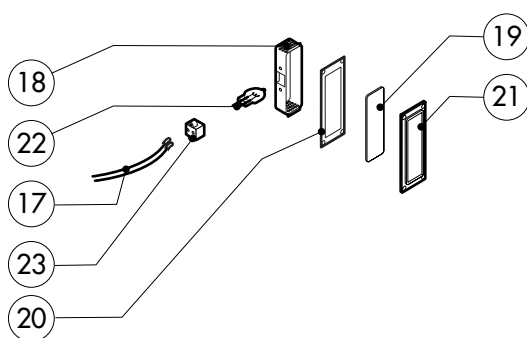

Зип-Общепит

vsezip.ru

+7(812)987-08-81

POS.	CODE	PIECES	DESCRIPTION
1	R14211150	1	DOOR
2	R14211200	1	INNER DOOR PANEL
3	R71201660	1	INNER DOOR GLASS
4	R58001760	2	INNER GLASS SOLID HINGE
5	R58001770	2	INNER GLASS HINGE PIN
6	R58001780	2	INNER GLASS CATCH KIT
7	R11401340	1	TOP "C" PROFILE
8	R11401360	1	LOWER "C" PROFILE
9	R11207250	1	LOWER DOOR HINGE
10	R58002520	1	LOWER HINGE PIN
11	R11200560	1	UPPER DOOR HINGE
12	R58002150	1	HINGE PIN
13	R58004050	2	NUT FOR UPPER DOOR HINGE
14	R10401710	1	WASHER FOR UPPER DOOR HINGE
15	R70050100	6	GLASS SILICON SPACERS
16	R70040640	1	GLASS GASKET
17	R66110320	1	DOOR LAMPS CABLE SET
18	R11401440	2	LAMP COVER
19	R71500150	2	GLASS LAMP

POS.	CODE	PIECES	DESCRIPTION
20	R70044200	2	LAMP GASKET
21	R11401450	2	GLASS HOLDER LAMP FLANGE
22	R65270020	2	LIGHT 20W 12V G4
23	R65270450	2	LIGHT SOCKET
24	R65260750	1	LAMPS CONTACT BLOCK
25	R66110300	1	LAMPS CONTACT CABLE SET
26	R11100300	1	DOOR HANDLE ASSEMBLY
27	R69010260	1	DOOR LATCH 1 STEP
28	R69010270	1	DOOR LATCH 2 STEP
29	R69010250	1	DOOR CATCH KIT
30	R69010630	1	INNER DOOR CATCH PLASTIC COVER
31	R61620132	1	PRONG FLANGE