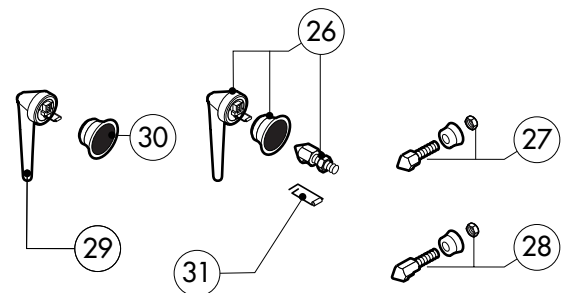

Зип-Общепит

vsezip.ru

+7(812)987-08-81

POS.	CODE	PIECES	DESCRIPTION
1	R14211150	1	DOOR
2	R14211200	1	INNER DOOR PANEL
3	R71201660	1	INNER DOOR GLASS
4	R58001760	2	INNER GLASS SOLID HINGE
5	R58001770	2	INNER GLASS HINGE PIN
6	R58001780	2	INNER GLASS CATCH KIT
7	R11401340	1	TOP "C" PROFILE
8	R11401360	1	LOWER "C" PROFILE
9	R11207250	1	LOWER DOOR HINGE
10	R58002520	1	LOWER HINGE PIN
11	R11200560	1	UPPER DOOR HINGE
12	R58002150	1	HINGE PIN
13	R58004050	2	NUT FOR UPPER DOOR HINGE
14	R10401710	1	WASHER FOR UPPER DOOR HINGE
15	R70050100	6	GLASS SILICON SPACERS
16	R70040640	1	GLASS GASKET
17	R66110320	1	DOOR LAMPS CABLE SET
18	R11401440	2	LAMP COVER
19	R71500150	2	GLASS LAMP

POS.	CODE	PIECES	DESCRIPTION
20	R70044200	2	LAMP GASKET
21	R11401450	2	GLASS HOLDER LAMP FLANGE
22	R65270020	2	LIGHT 20W 12V G4
23	R65270450	2	LIGHT SOCKET
24	R65260750	1	LAMPS CONTACT BLOCK
25	R66110300	1	LAMPS CONTACT CABLE SET
26	R11100300	1	DOOR HANDLE ASSEMBLY
27	R69010260	1	DOOR LATCH 1 STEP
28	R69010270	1	DOOR LATCH 2 STEP
29	R69010250	1	DOOR CATCH KIT
30	R69010630	1	INNER DOOR CATCH PLASTIC COVER
31	R61620132	1	PRONG FLANGE