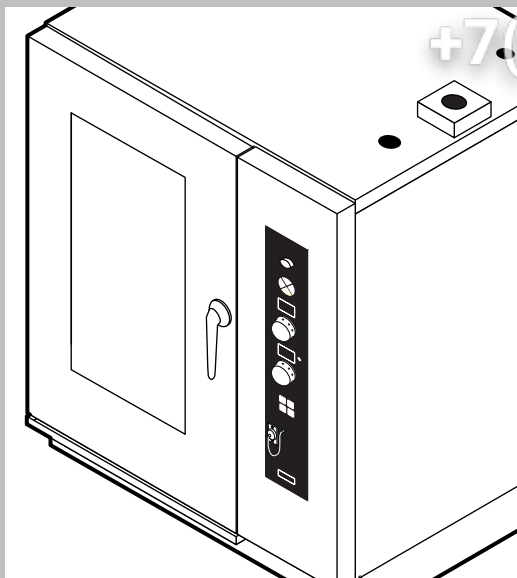

Зип-Общепит

vsezip.ru

+7(812)987-08-81

POS.	CODE	PIECES	DESCRIPTION
1	R14211150	1	DOOR
2	R14211200	1	INNER DOOR PANEL
3	R71201660	1	INNER DOOR GLASS
4	R58001760	2	INNER GLASS SOLID HINGE
5	R58001770	2	INNER GLASS HINGE PIN
6	R58001780	2	INNER GLASS CATCH KIT
7	R11401340	1	TOP "C" PROFILE
8	R11401360	1	LOWER "C" PROFILE
9	R11207250	1	LOWER DOOR HINGE
10	R58002520	1	LOWER HINGE PIN
11	R11200560	1	UPPER DOOR HINGE
12	R58002150	1	HINGE PIN
13	R58004050	2	NUT FOR UPPER DOOR HINGE
14	R10401710	1	WASHER FOR UPPER DOOR HINGE
15	R70050100	6	GLASS SILICON SPACERS
16	R70040640	1	GLASS GASKET
17	R66110320	1	DOOR LAMPS CABLE SET
18	R11401440	2	LAMP COVER
19	R71500150	2	GLASS LAMP

POS.	CODE	PIECES	DESCRIPTION
20	R70044200	2	LAMP GASKET
21	R11401450	2	GLASS HOLDER LAMP FLANGE
22	R65270020	2	LIGHT 20W 12V G4
23	R65270450	2	LIGHT SOCKET
24	R65260750	1	LAMPS CONTACT BLOCK
25	R66110300	1	LAMPS CONTACT CABLE SET
26	R11100300	1	DOOR HANDLE ASSEMBLY
27	R69010260	1	DOOR LATCH 1 STEP
28	R69010270	1	DOOR LATCH 2 STEP
29	R69010250	1	DOOR CATCH KIT
30	R69010630	1	INNER DOOR CATCH PLASTIC COVER
31	R61620132	1	PRONG FLANGE