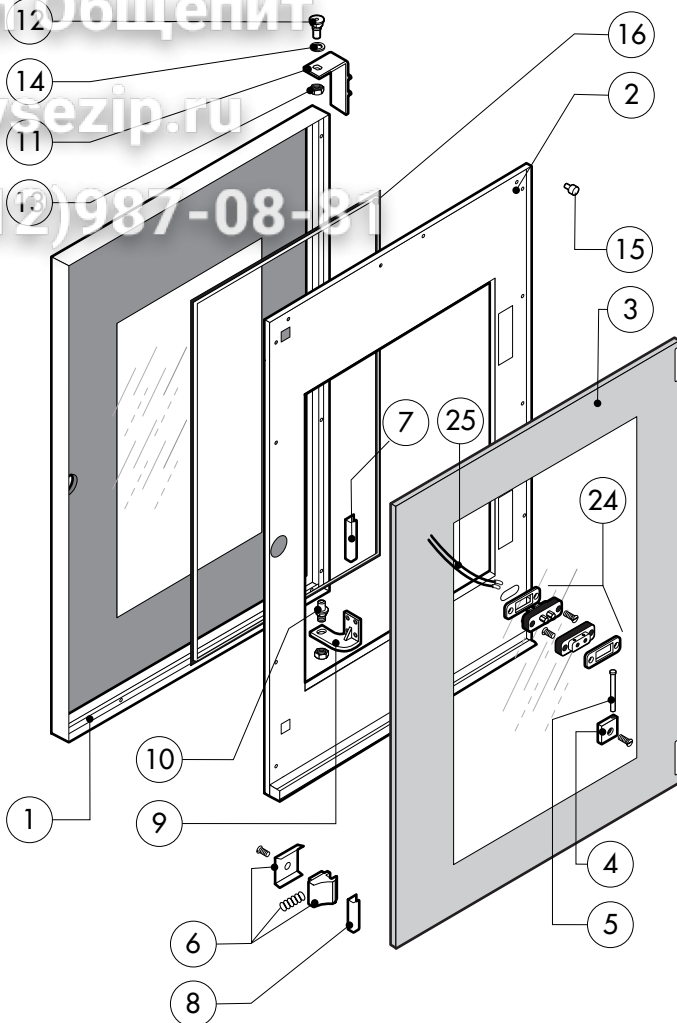

Зип-Общепит

vsezip.ru

+7(812)987-08-81

POS.	CODE	PIECES	DESCRIPTION
1	R14211150	1	DOOR
2	R14211200	1	INNER DOOR PANEL
3	R71201660	1	INNER DOOR GLASS
4	R58001760	2	INNER GLASS SOLID HINGE
5	R58001770	2	INNER GLASS HINGE PIN
6	R58001780	2	INNER GLASS CATCH KIT
7	R11401340	1	TOP "C" PROFILE
8	R11401360	1	LOWER "C" PROFILE
9	R11207250	1	LOWER DOOR HINGE
10	R58002520	1	LOWER HINGE PIN
11	R11200560	1	UPPER DOOR HINGE
12	R58002150	1	HINGE PIN
13	R58004050	2	NUT FOR UPPER DOOR HINGE
14	R10401710	1	WASHER FOR UPPER DOOR HINGE
15	R70050100	6	GLASS SILICON SPACERS
16	R70040640	1	GLASS GASKET
17	R66110320	1	DOOR LAMPS CABLE SET
18	R11401440	2	LAMP COVER
19	R71500150	2	GLASS LAMP

POS.	CODE	PIECES	DESCRIPTION
20	R70044200	2	LAMP GASKET
21	R11401450	2	GLASS HOLDER LAMP FLANGE
22	R65270020	2	LIGHT 20W 12V G4
23	R65270450	2	LIGHT SOCKET
24	R65260750	1	LAMPS CONTACT BLOCK
25	R66110300	1	LAMPS CONTACT CABLE SET
26	R11100300	1	DOOR HANDLE ASSEMBLY
27	R69010260	1	DOOR LATCH 1 STEP
28	R69010270	1	DOOR LATCH 2 STEP
29	R69010250	1	DOOR CATCH KIT
30	R69010630	1	INNER DOOR CATCH PLASTIC COVER
31	R61620132	1	PRONG FLANGE