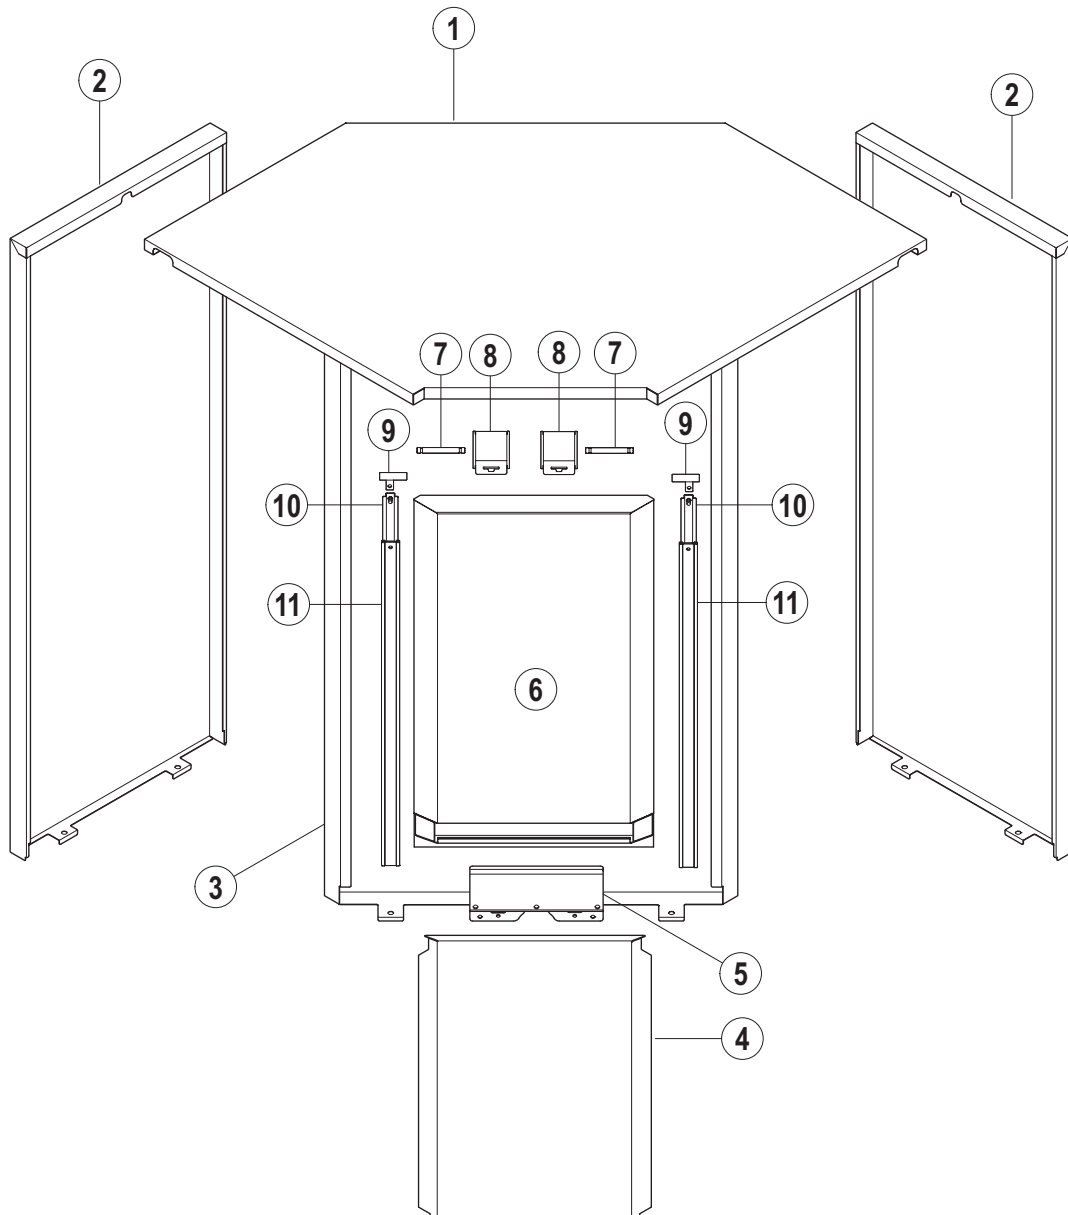

Автомобильная
vsezip.ru
+7(812)987-08-81

05.2

Pos.	A	B			X [mm]	Bemerkung / Remarks / Remarques
		CS	CN	CP		
01		---	01-291139-001	=		
02		---	01-291055-001	=		
03		---	01-296049-001	=		
04		---	01-296059-001	=		
05		---	00-734988-001	=		
06		---	00-298963-012	=		
07		---	01-296138-001	=		
08		---	00-609067-000	=		
09		---	00-884128-003	=		
10		---	00-897777-002	=		
11		---	00-609313-000	=		
12		---	00-602643-000	=		
13		---	00-380528-037	=		
14	L/R	---	01-242189-001	=		
	R/L	---	01-242189-002	=		
15		---	00-774714-001	=		
16		---	01-291513-001	=		
17		---	01-240288-001	=		
18		---	00-883838-001	=		