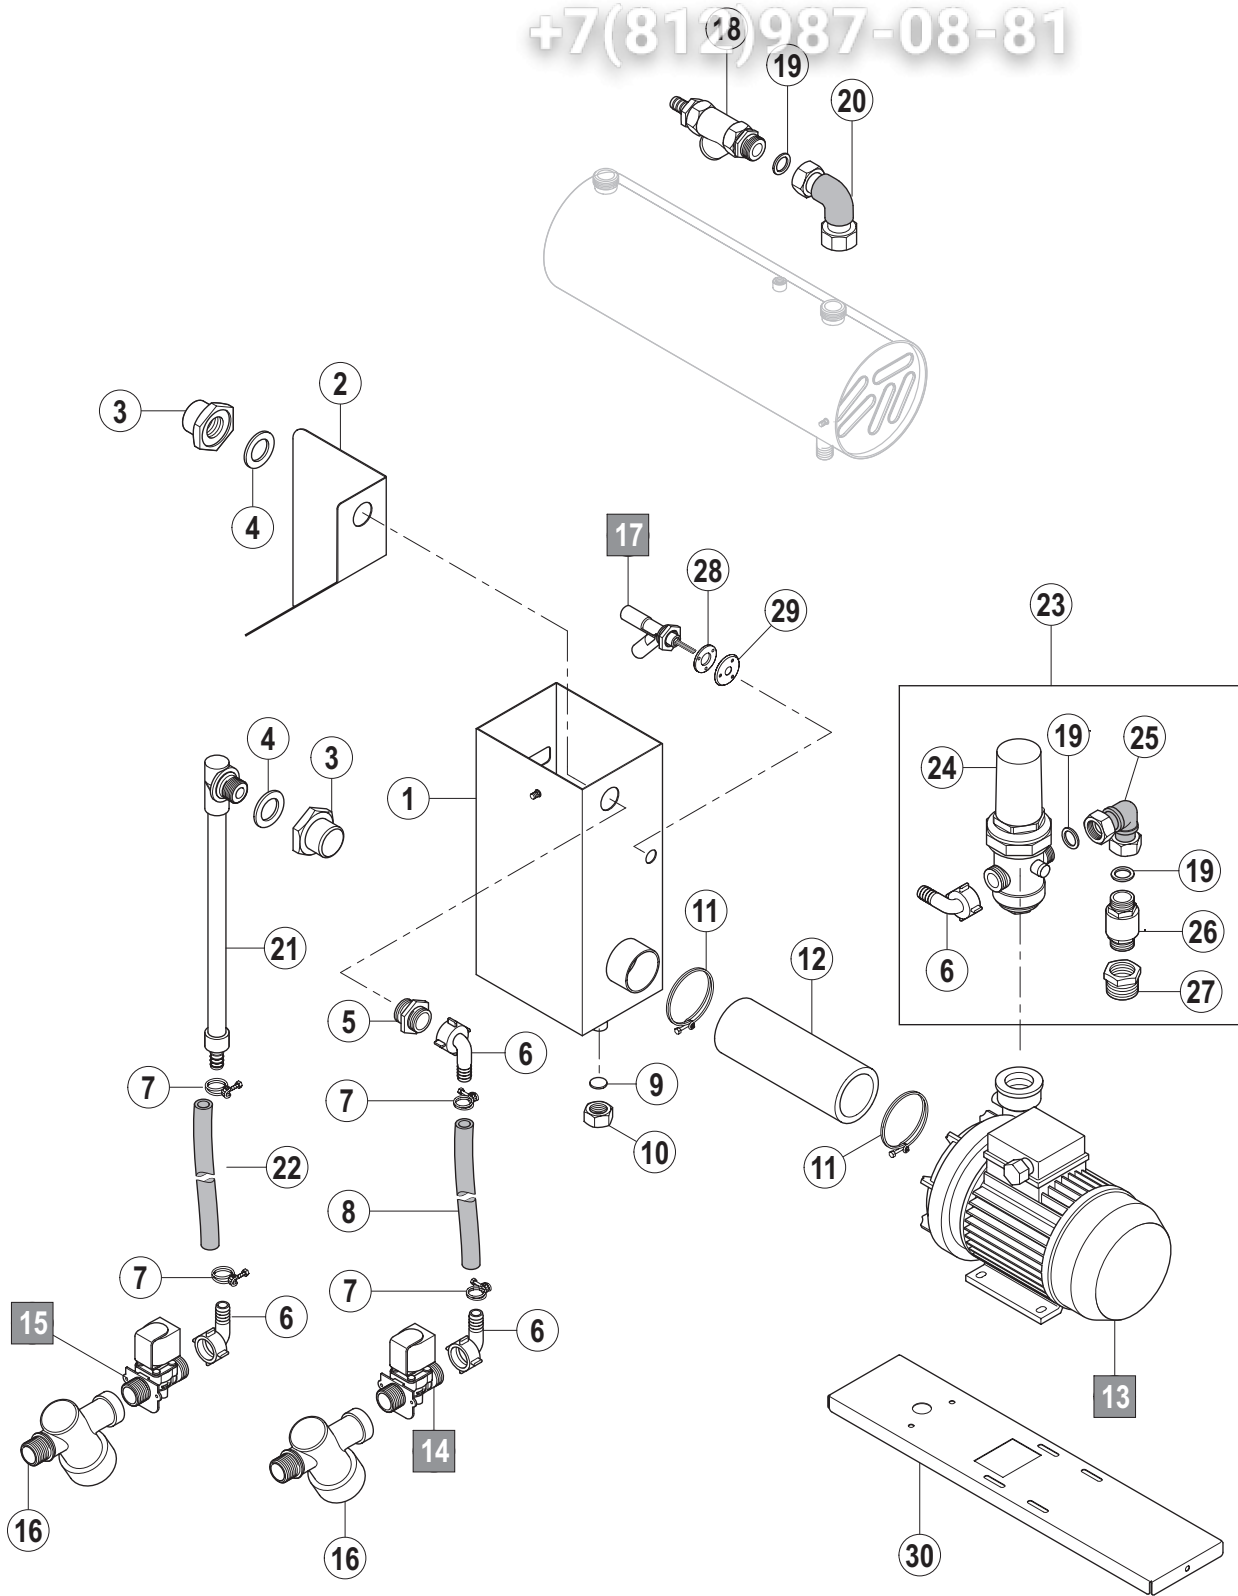

13.2

Автомобильное
vsezip.ru
+7(812)987-08-81

Pos.	A	B			X [mm]	Bemerkung / Remarks / Remarques
		CS	CN	CP		
01		---	01-291436-001	=		
02		---	01-291662-001	=		
03		---	00-774670-001	=		
04		---	00-172986-027	=		
05		---	00-227931-000	=		
06		---	00-299240-001	=		
07		---	00-323945-022	=		
08		---	01-245571-013	=		L=1200 mm
09		---	00-168611-022	=		
10		---	00-600588-000	=		
11		---	00-323945-064	=		
12		---	00-693255-031	=		
13		---	00-897662-...	=		siehe Schaltplan / see wiring diagram / voir schéma de câblage
14		---	00-297808-012	=		Warmwasser / hot water / eau chaude
15		---	00-297808-010	=		Kaltwasser / cold water / eau froide
16		---	00-774810-001	=		
17		---	00-735171-002	=		
18		---	01-243891-002	=		
19		---	00-168611-009	=		
20		---	01-245560-003	=		
21		---	00-897686-001	=		
22		---	01-245571-002	=		L=2000 mm
23		---	01-291709-001	=		
24		---	00-229110-002	=		
25		---	01-291708-001	=		
26		---	00-897668-001	=		
27		---	00-603076-000	=		
28		---	00-774034-001	=		
29		---	00-774010-001	=		
30		---	01-296094-001	=