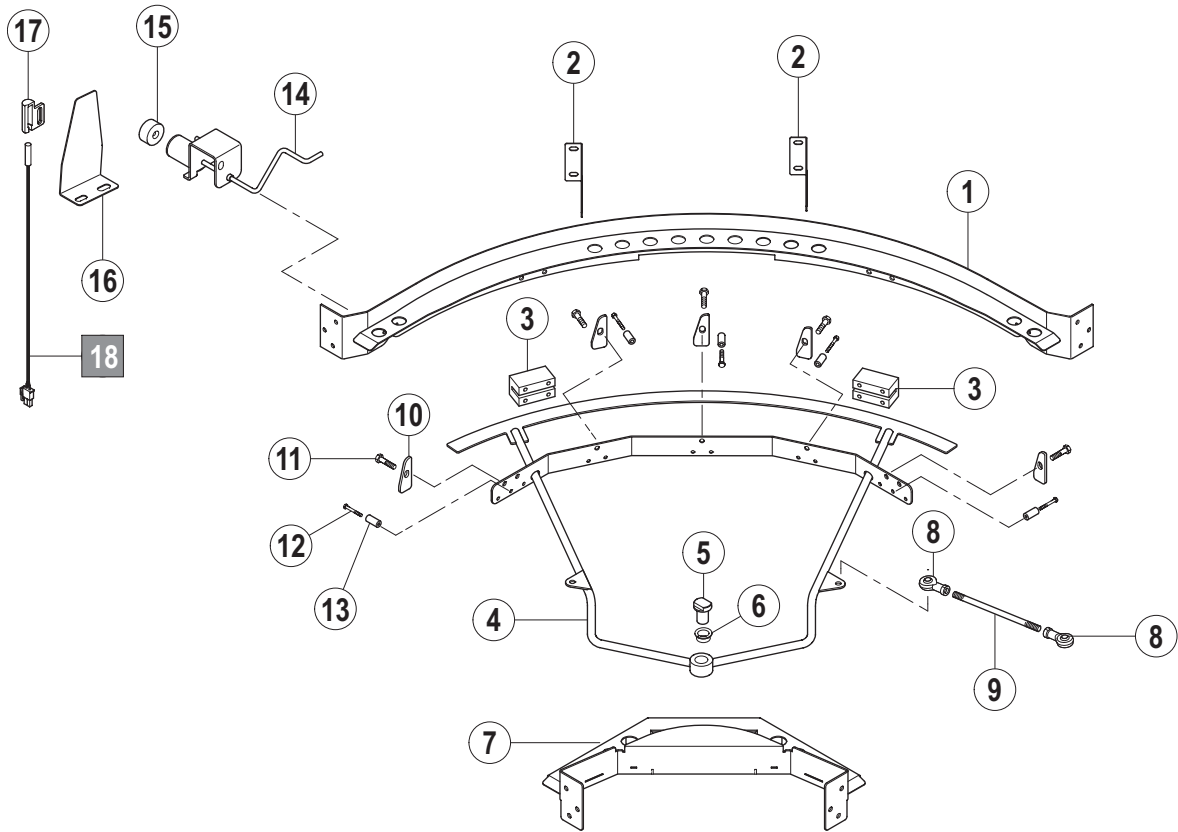

Зип Общепит
vsezip.ru
+7(812)987-08-81

CS / CN / CP

C Vorwaschung

C prewash

C prélavage

vsezip.ru

Pos.	A	B			X [mm]	Bemerkung / Remarks / Remarques
		CS	CN	CP		
01	L/R	---	01-291999-001	=	+7(812)987-08-81	
	R/L	---	01-291999-002	=		
02		---	01-291429-001	=		
03	L/R	---	01-291409-001	=		
	R/L	---	01-291409-002	=		
04	L/R	---	01-291408-001	=		
	R/L	---	01-291408-002	=		
05		---	00-325008-001	=		
06		---	00-325007-001	=		
07		---	01-291289-001	=		
08		---	01-291515-001	=		
09	L/R	---	01-296137-001	=		
	R/L	---	01-296137-002	=		
10		---	01-245112-001	=		
11		---	01-245460-001	=		
12		---	01-245265-001	=		
13		---	00-323945-064	=		
14		---	01-291519-001	=		
15		---	00-325737-001	=		
16		---	00-230080-001	=		
17		---	00-229679-013	=		
18		---	00-229679-012	=		
19		---	00-325737-004	=		
20		---	00-230079-001	=		
21		---	00-229680-001	=		
22		---	00-377340-001	=		
23		---	00-323593-002	=		
24		---	00-229679-024	=		
25		---	00-325737-001	=		
26		---	01-245107-001	=		
27		---	01-245340-004	=		
28		---	01-245109-001	=		
29		---	00-323945-053	=		
30		---	01-291527-002	=		
31		---	00-774683-...	=		siehe Schaltplan / see wiring diagram / voir schéma de câblage
32		---	01-291684-002	=		
33		---	01-245621-002	=		
34		---	00-112467-000	=		
35		---	00-112674-000	=		
36		---	00-168611-021	=		
37		---	01-296000-001	=		
38		---	00-602476-000	=		
39		---	00-174994-013	=		
40		---	01-240288-001	=		
41		---	00-883838-001	=		