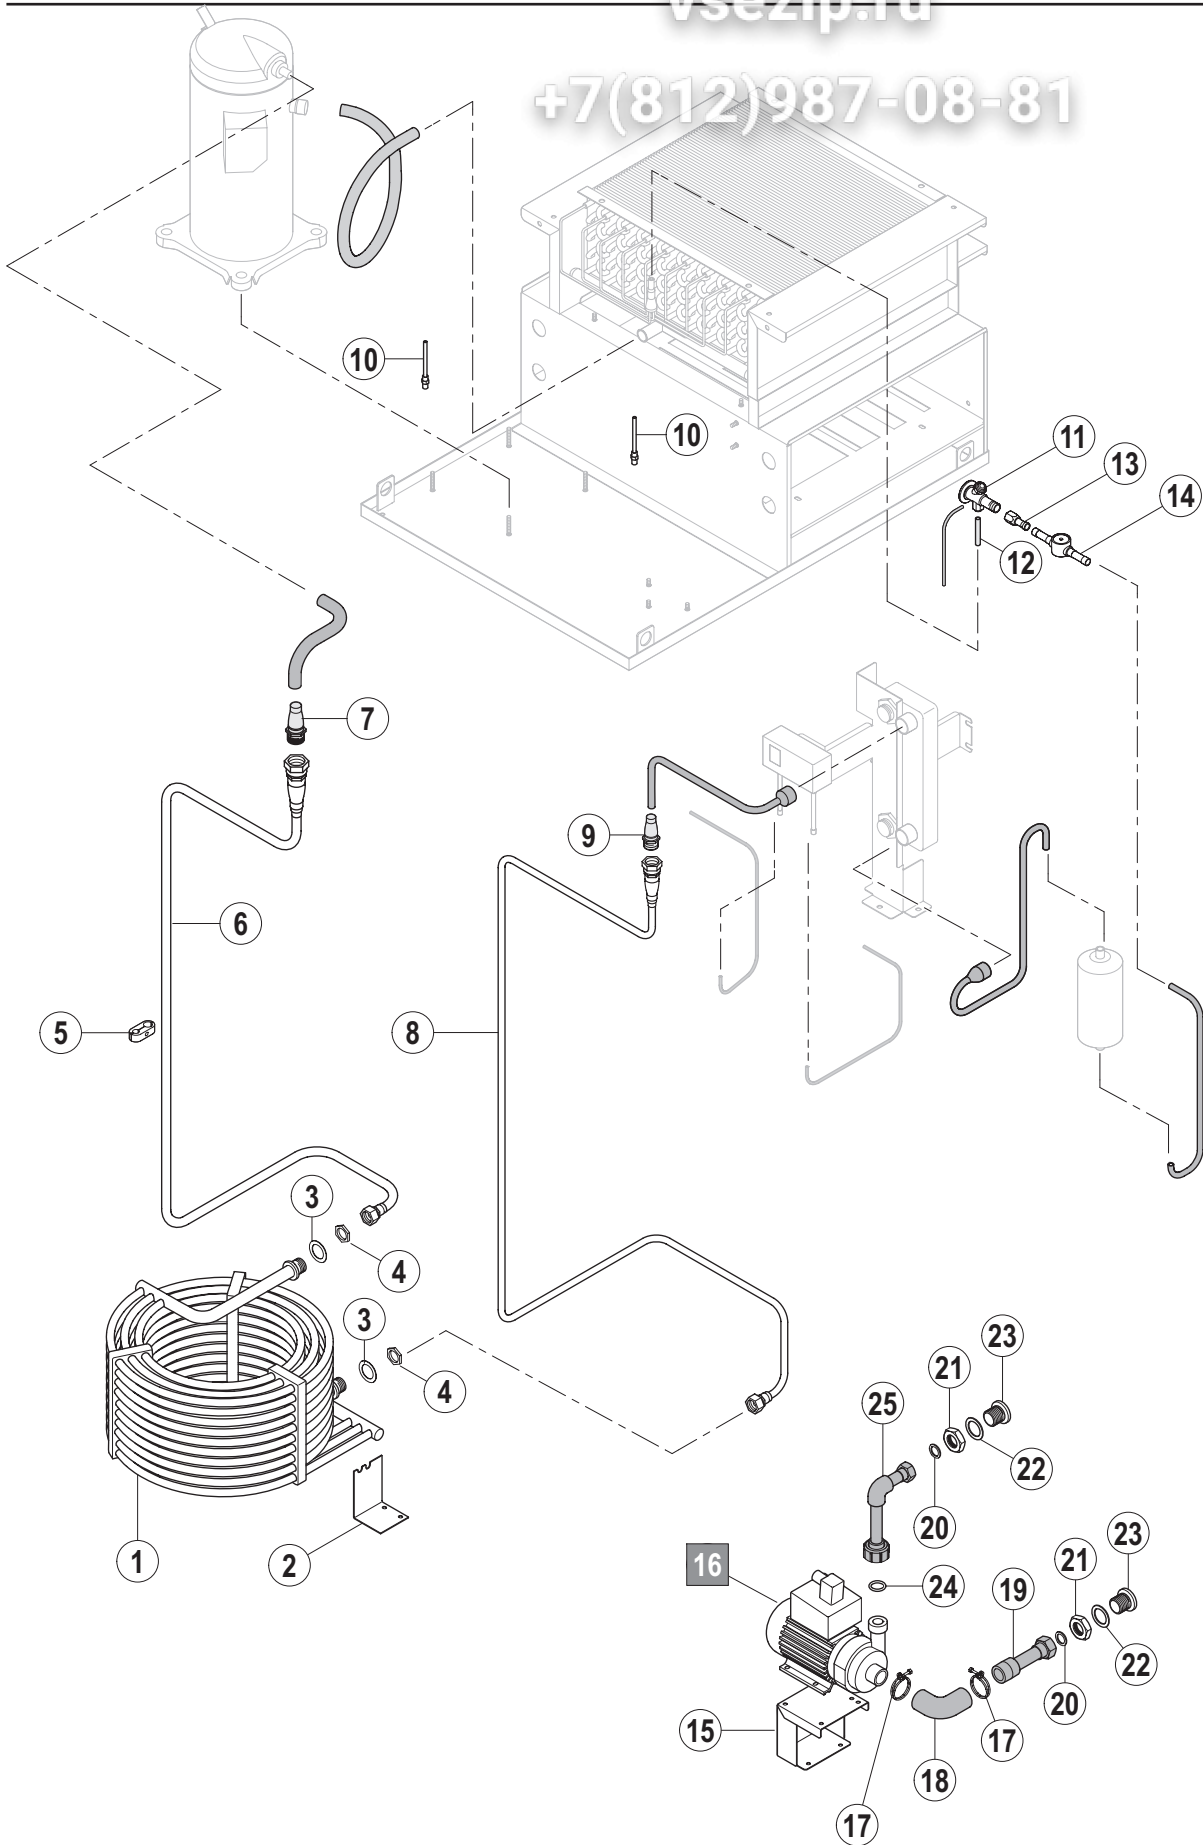

Зип Общепит
vsezip.ru
+7(812)987-08-81

Зип Общепит
vsezip.ru
+7(812)987-08-81

CS / CN / CP
Wärmepumpe
Heat pump
Pompe à chaleur

vsezip.ru
+7(812)987-08-81

Pos.	A	B			X [mm]	Bemerkung / Remarks / Remarques
		CS	CN	CP		
01		---	01-291604-001	=		
02		---	01-296226-001	=		
03		---	01-291605-001	=		
04		---	01-291595-001	=		
05		---	00-781492-...	=		siehe Schaltplan / see wiring diagram / voir schéma de câblage
06		---	01-291395-002	=		
07		---	01-291589-001	=		
08		---	01-291837-001	=		
09		---	01-291593-001	=		
10		---	01-291588-001	=		
11		---	00-887639-001	=		
12		---	01-245490-007	=		
13		---	00-785565-004	=		
14		---	00-227748-004	=		
15	L/R	---	01-291394-001	=		
	R/L	---	01-291394-002	=		
16		---	01-291395-001	=		
17		---	00-299240-001	=		
18		---	01-245571-014	=		L=500 mm
19		---	00-323945-022	=		
20		---	01-245571-002	=		L=2000 mm
21		---	01-245548-001	=		
22		---	01-245549-001	=		
23		---	00-172739-008	=		
24		---	00-168611-003	=		
25		---	01-245560-001	=		
26		---	00-323456-001	=		
27		---	00-323443-000	=		
28		---	00-323437-002	=		
29		---	01-245722-001	=		
30		---	01-291591-001	=		