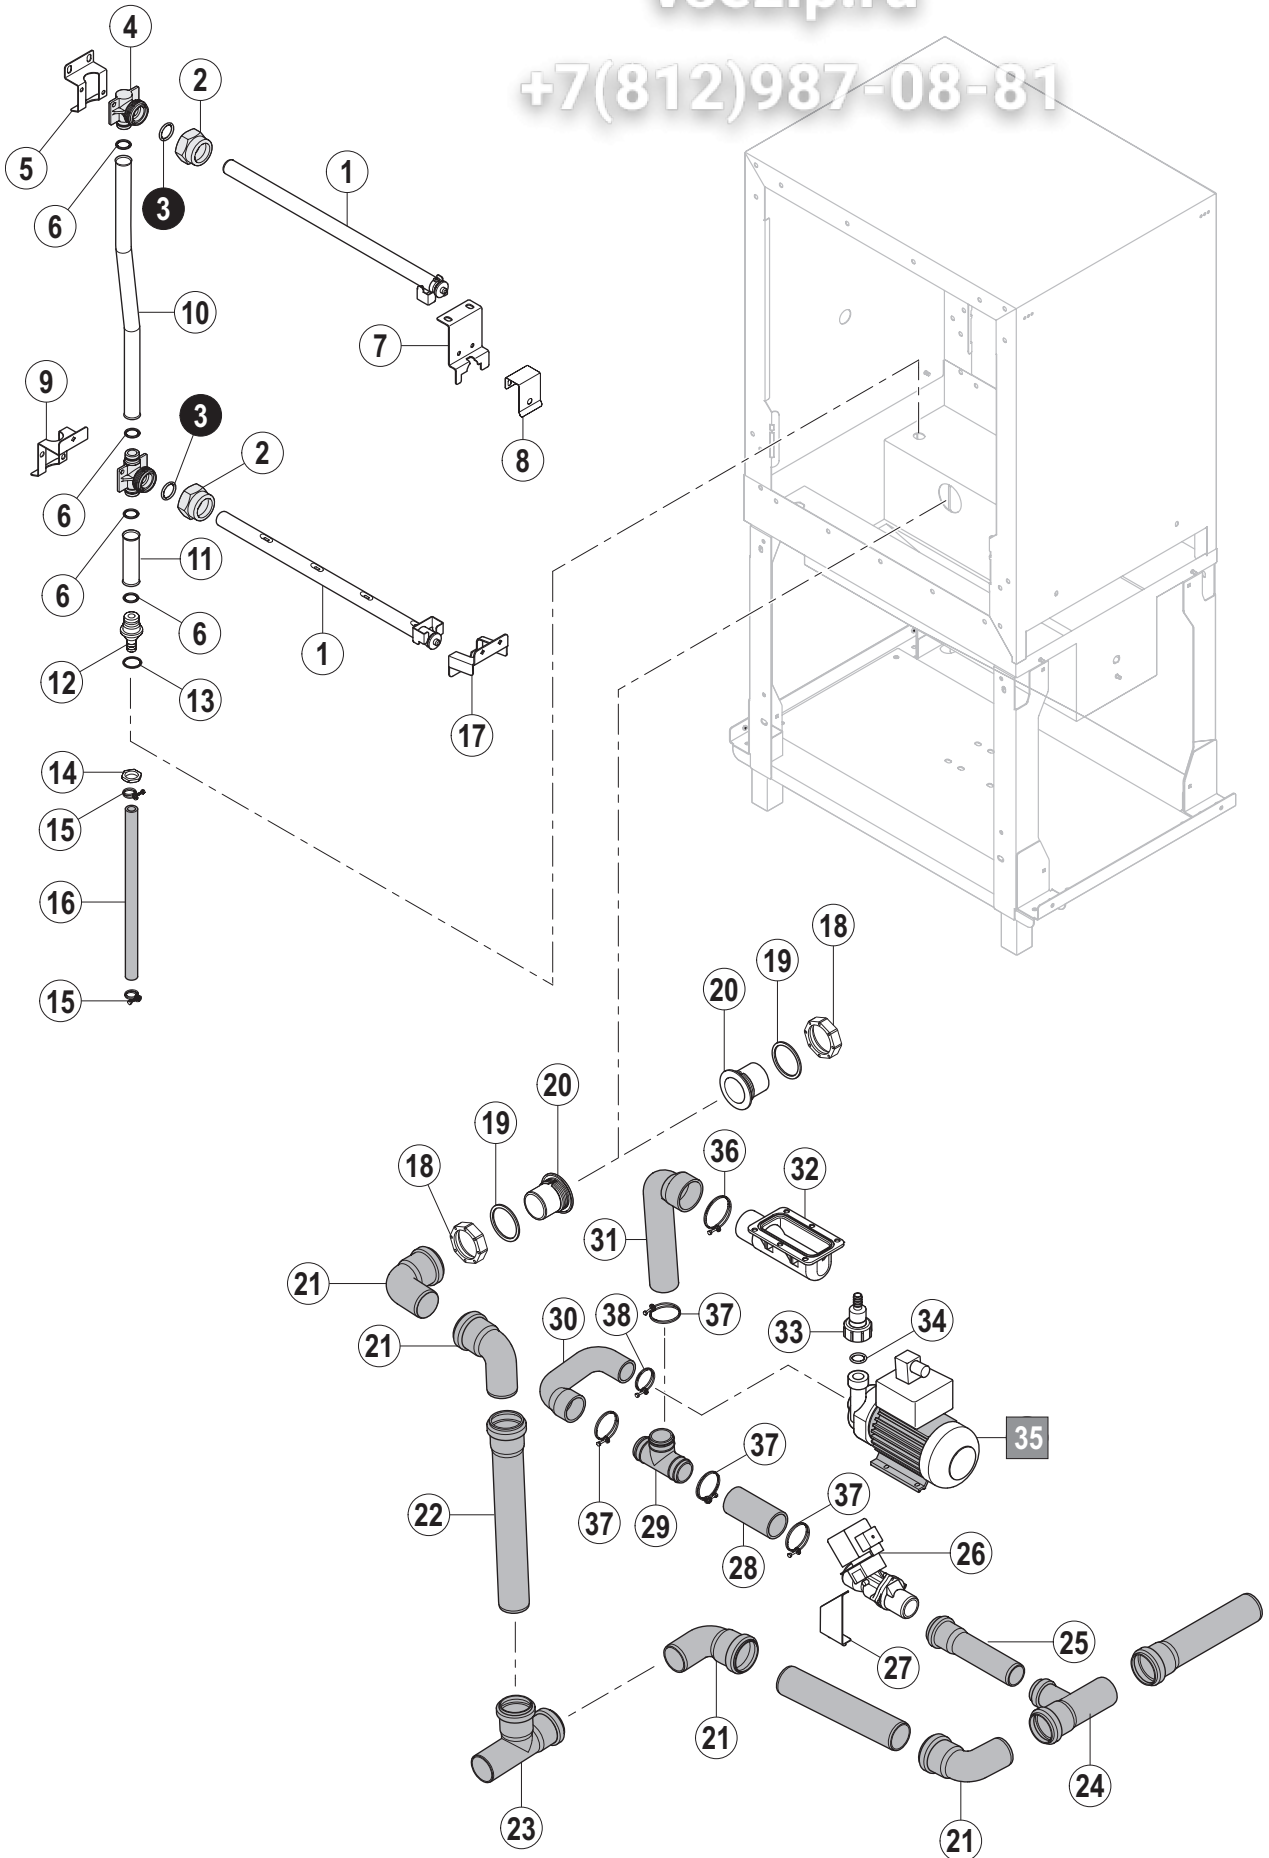

Länge
Length
Longueur

vsezip.ru

Pos.	A	B			X [mm]	Bemerkung / Remarks / Remarques
		CS	CN	CP		
01	L/R	01-291558-003	01-291558-001	01-291558-001		
	R/L	01-291558-004	01-291558-002	01-291558-002		
02		00-325037-001	00-325037-001	00-325037-001		
03	L/R	01-291488-006	01-291488-001	01-291488-005		
	R/L	01-291488-006	01-291488-002	01-291488-005		
04		01-291707-001	=	=		
05		00-896335-001	=	=		
06		01-291785-001	=	=		
07		01-291497-001	=	=		
08		01-291429-001	=	=		
09		01-291432-001	=	=		
10		01-291409-002	=	=		
11	L/R	01-291408-001	=	=		
	R/L	01-291408-002	=	=		
12		00-325008-001	=	=		
13		00-325007-001	=	=		
14		01-291538-001	=	=		
15		00-896430-003	=	=		
16		00-325155-003	=	=		
17		01-291783-001	=	=		
18		01-291782-001	=	=		
19		01-291784-001	=	=		
20	L/R	01-291784-002	=	=		
	R/L	01-291784-003	=	=		
21		---	00-883984-001	---		
22		---	00-883805-001	---		
23		---	00-897540-002	---		
24		---	01-291845-001	---		
25		---	01-249757-001	---		
26		01-291508-001	=	=		
27		00-869137-003	=	=		
28		00-168611-024	=	=		
29		00-696943-030	=	=		