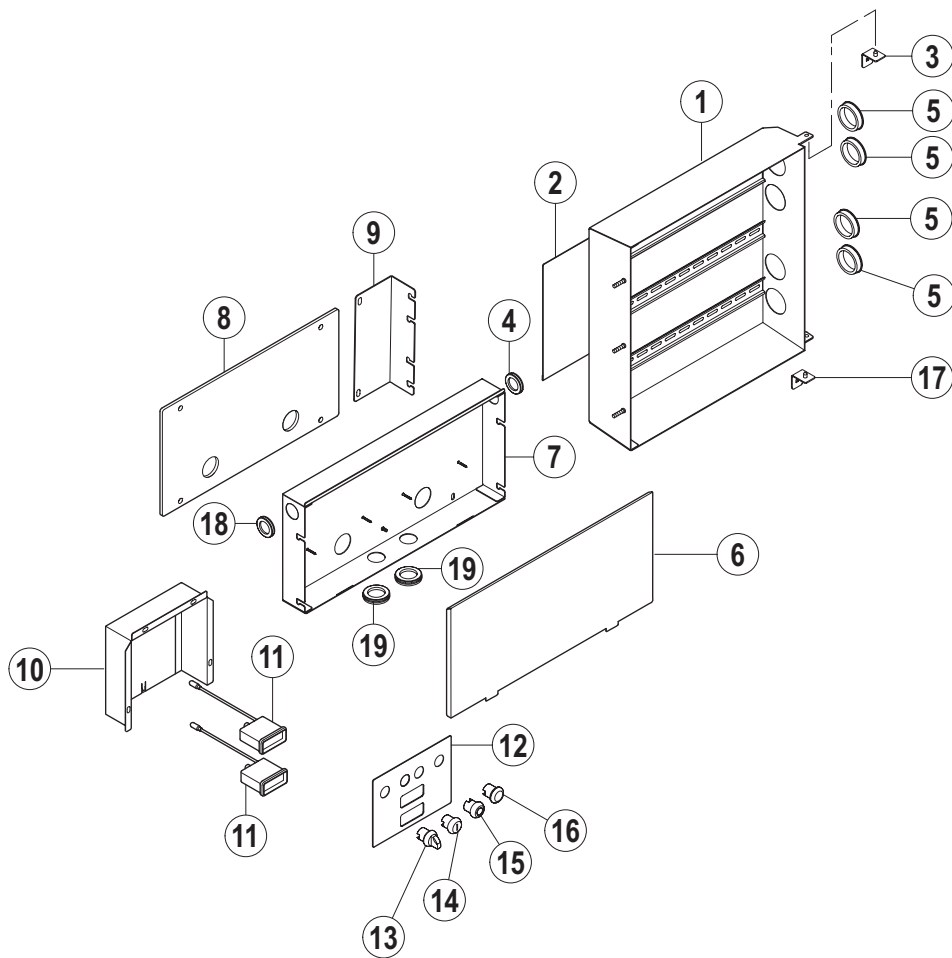

Pos.	A	B			X [mm]	Bemerkung / Remarks / Remarques
		CS	CN	CP		
01		01-291422-001	=	---		
02		00-374384-000	=	---		
03		01-245228-002	=	---		
04		00-785565-004	=	---		
05		00-886756-001	=	---		
06		00-895732-001	=	---		
07		01-291424-001	=	---		
08		01-291499-001	=	---		
09		01-291786-001	---	---		
10		00-899256-001	---	---		
11		00-228720-003	---	---		
12		01-291809-001	---	---		ohne / without / sans Pos.11
		01-291809-002	---	---		mit / with / avec Pos.11
13		00-8870015-61	---	---		
14		00-887015-033	---	---		
15		00-887015-021	---	---		
16		00-887015-047	---	---		
17		01-245228-003	=	---		
18		00-227748-004	=	---		
19		00-785565-005	=	---		

06.2