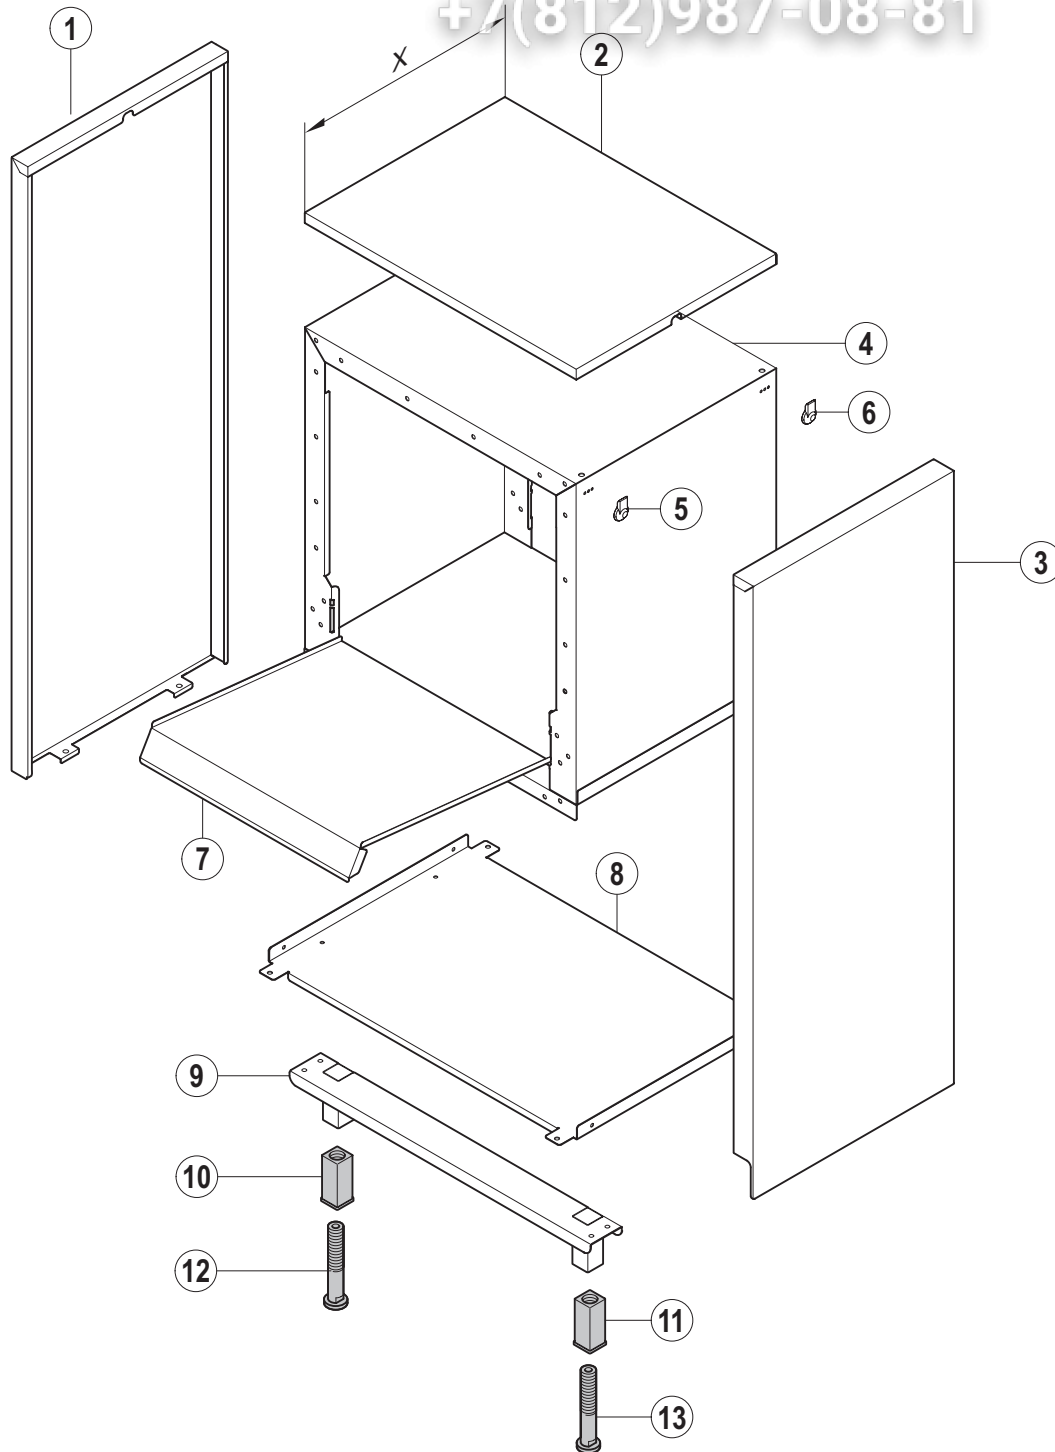

09.1

Автомобильный
vsezip.ru
+7(812)987-08-81

Pos.	A	B			X [mm]	Bemerkung / Remarks / Remarques
		CS	CN	CP		
01		---	01-291317-004	=	500	
		---	01-291317-008	=	300	
02		---	01-291397-004	=	500	
		---	01-291397-007	=	300	
03		---	01-291866-001	=	500	
		---	01-291866-002	=	300	
04		---	01-291860-001	=	500	
		---	01-291860-002	=	300	
05		---	00-325037-001	=		
06		---	01-291857-001	=	500	
		---	01-291857-002	=	300	
07		---	01-291856-001	=	500	
		---	01-291856-002	=	300	
08		---	01-291366-005	=		
09		---	00-325008-001	=		
10		---	00-325007-001	=