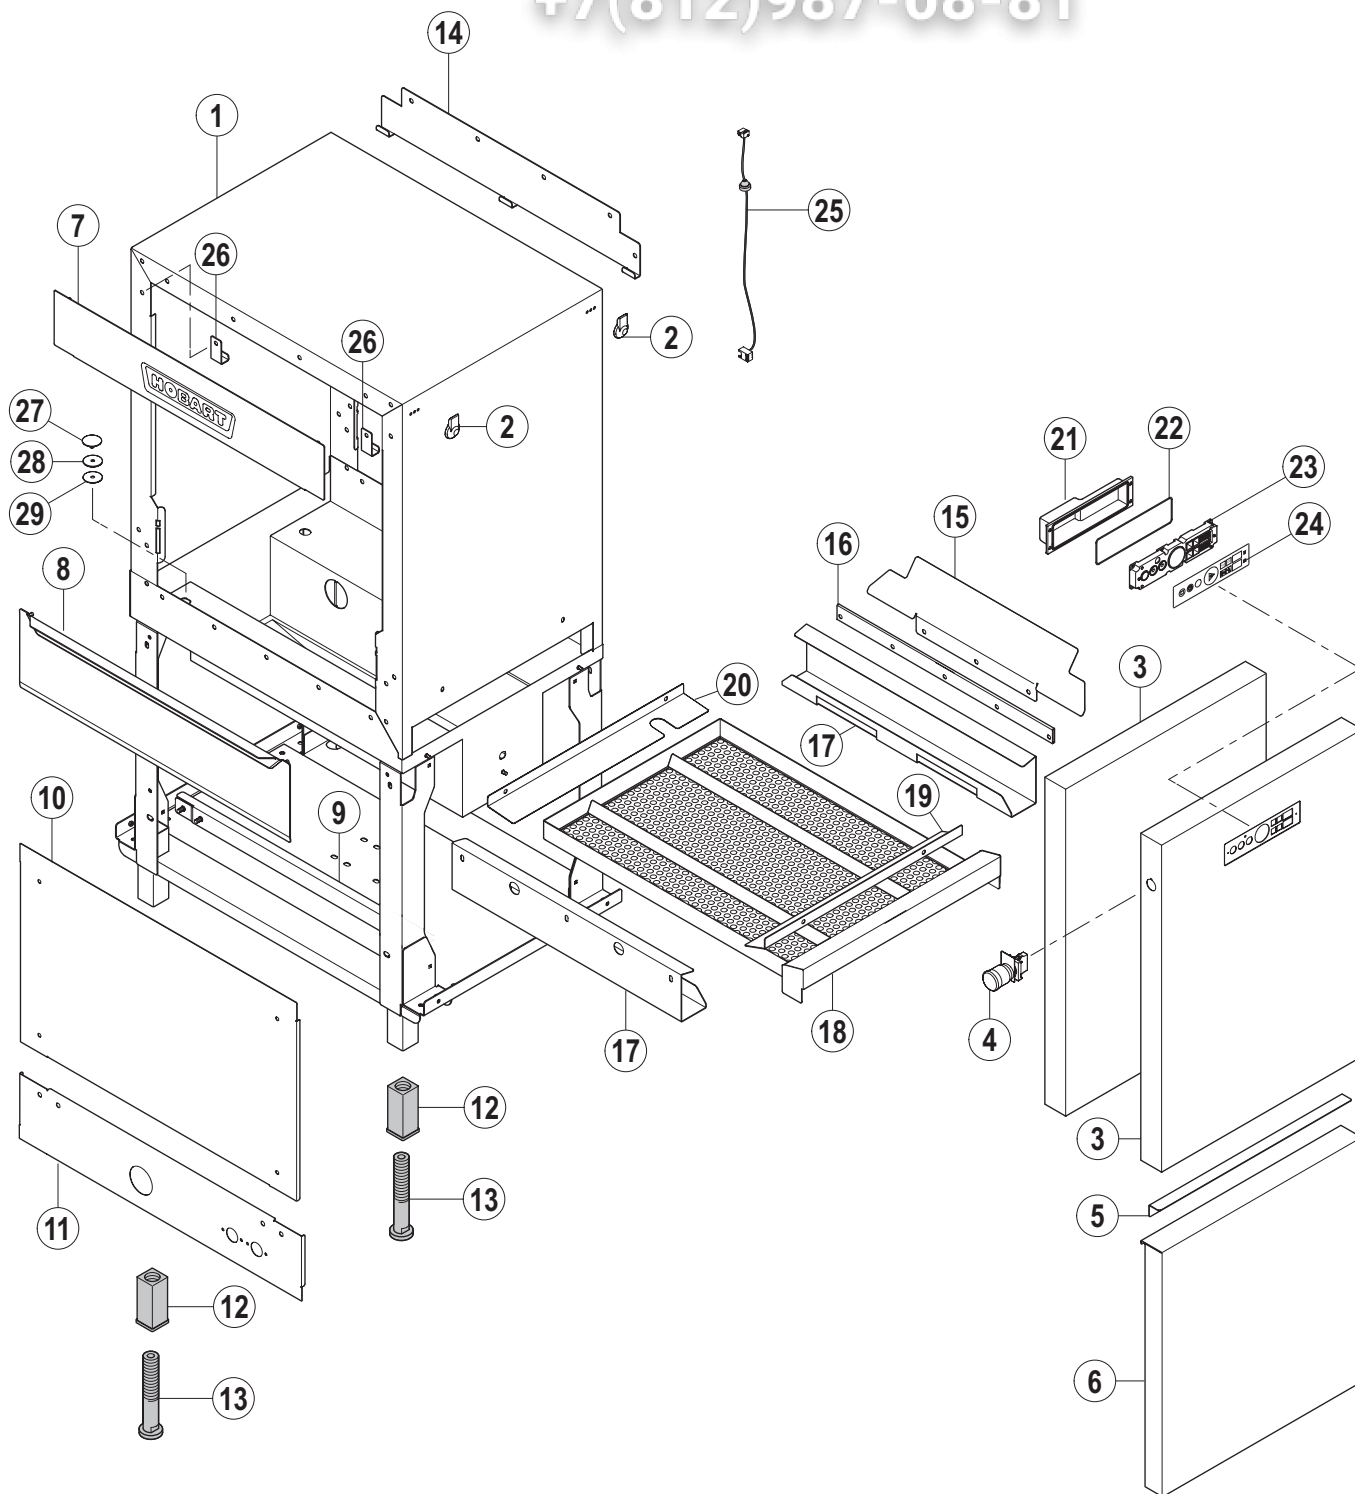

Laufrichtung
Working direction
Sens de marche

Maschinen-Grundtyp
Basic machine
Machine de base

Länge
Length
Longueur

vsezip.ru

Pos.	A	B			X [mm]	Bemerkung / Remarks / Remarques
		CS	CN	CP		
01	L/R	01-291558-003	01-291558-001	01-291558-001		
	R/L	01-291558-004	01-291558-002	01-291558-002		
02		00-325037-001	00-325037-001	00-325037-001		
03	L/R	01-291488-006	01-291488-001	01-291488-005		
	R/L	01-291488-006	01-291488-002	01-291488-005		
04		01-291707-001	=	=		
05		00-896335-001	=	=		
06		01-291785-001	=	=		
07		01-291497-001	=	=		
08		01-291429-001	=	=		
09		01-291432-001	=	=		
10		01-291409-002	=	=		
11	L/R	01-291408-001	=	=		
	R/L	01-291408-002	=	=		
12		00-325008-001	=	=		
13		00-325007-001	=	=		
14		01-291538-001	=	=		
15		00-896430-003	=	=		
16		00-325155-003	=	=		
17		01-291783-001	=	=		
18		01-291782-001	=	=		
19		01-291784-001	=	=		
20	L/R	01-291784-002	=	=		
	R/L	01-291784-003	=	=		
21		---	00-883984-001	---		
22		---	00-883805-001	---		
23		---	00-897540-002	---		
24		---	01-291845-001	---		
25		---	01-249757-001	---		
26		01-291508-001	=	=		
27		00-869137-003	=	=		
28		00-168611-024	=	=		
29		00-696943-030	=	=