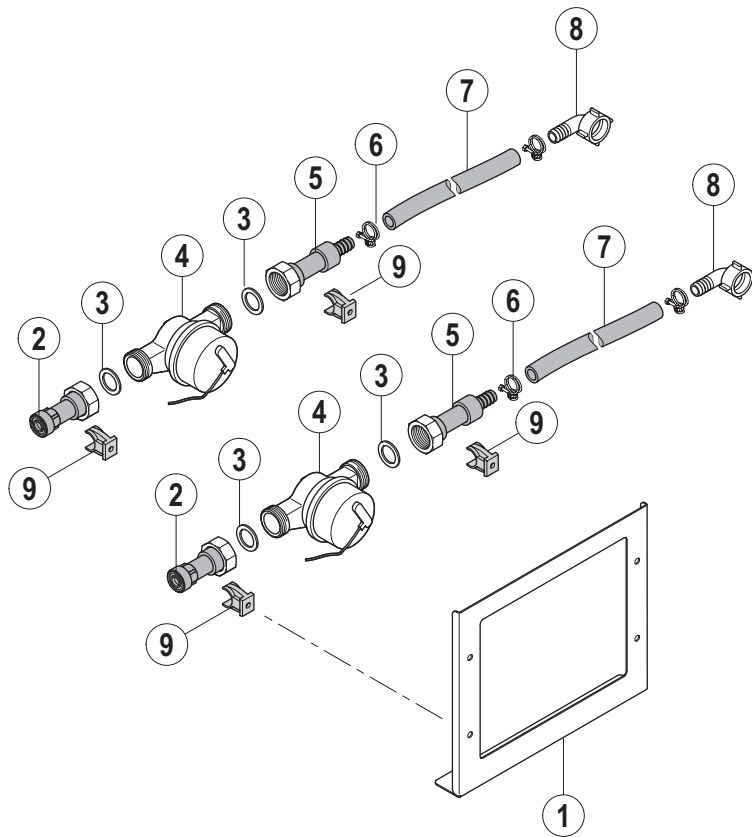

13.4

Автомобильный
vsezip.ru
+7(812)987-08-81

Pos.	A	B			X [mm]	Bemerkung / Remarks / Remarques
		CS	CN	CP		
01		01-291298-001	=	=		
02		01-291004-002	=	=		
03		00-168611-003	=	=		
04		01-244744-002	=	=		
05		01-291004-006	=	=		
06		00-323945-022	=	=		
07		01-245571-014	=	=		L=500 mm
08		00-299240-001	=	=		
09		00-228810-002	=	=