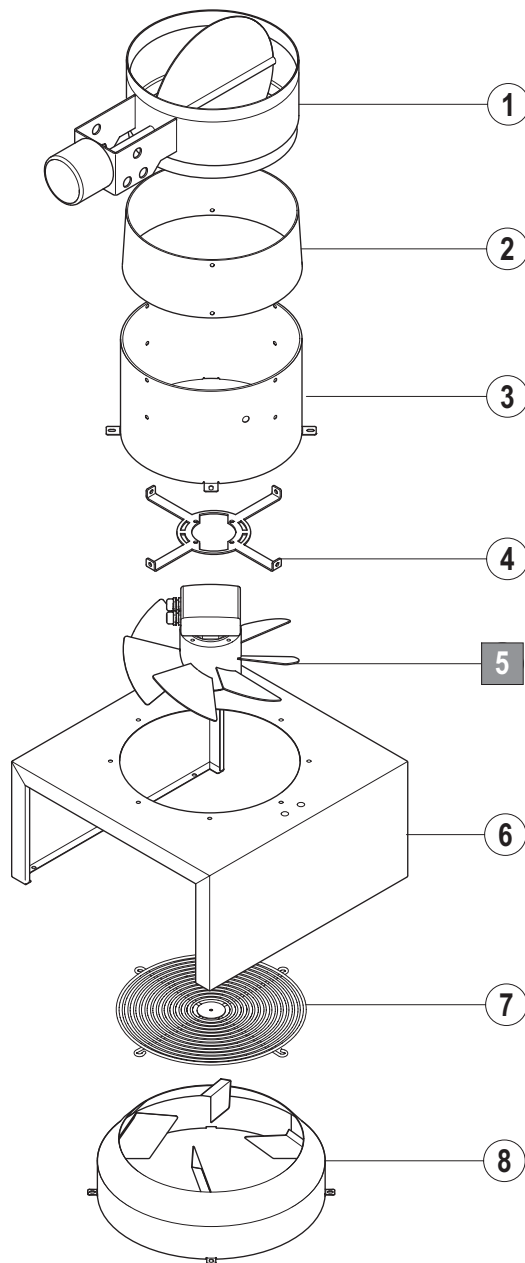

Pos.	A	B			X [mm]	Bemerkung / Remarks / Remarques
		CS	CN	CP		
01		---	01-245744-002	=		
02		---	00-781492-...	=		siehe Schaltplan / see wiring diagram / voir schéma de câblage
03		---	01-245206-003	=		
04		---	00-227748-004	=		
05		---	00-227748-001	=		
06		---	01-291395-002	=		
07		---	01-291392-001	=		
08		---	01-291395-001	=		
09	L/R	---	01-291394-001	=		
	R/L	---	01-291394-002	=		
10		---	01-245490-007	=		standard
		---	01-245490-008	=		CrNi / SST / inox
11		---	01-245274-004	=		
12		---	01-245206-001	=		
13		---	00-323945-022	=		
14		---	01-245571-002	=		L=2000 mm
15		---	00-299240-001	=		