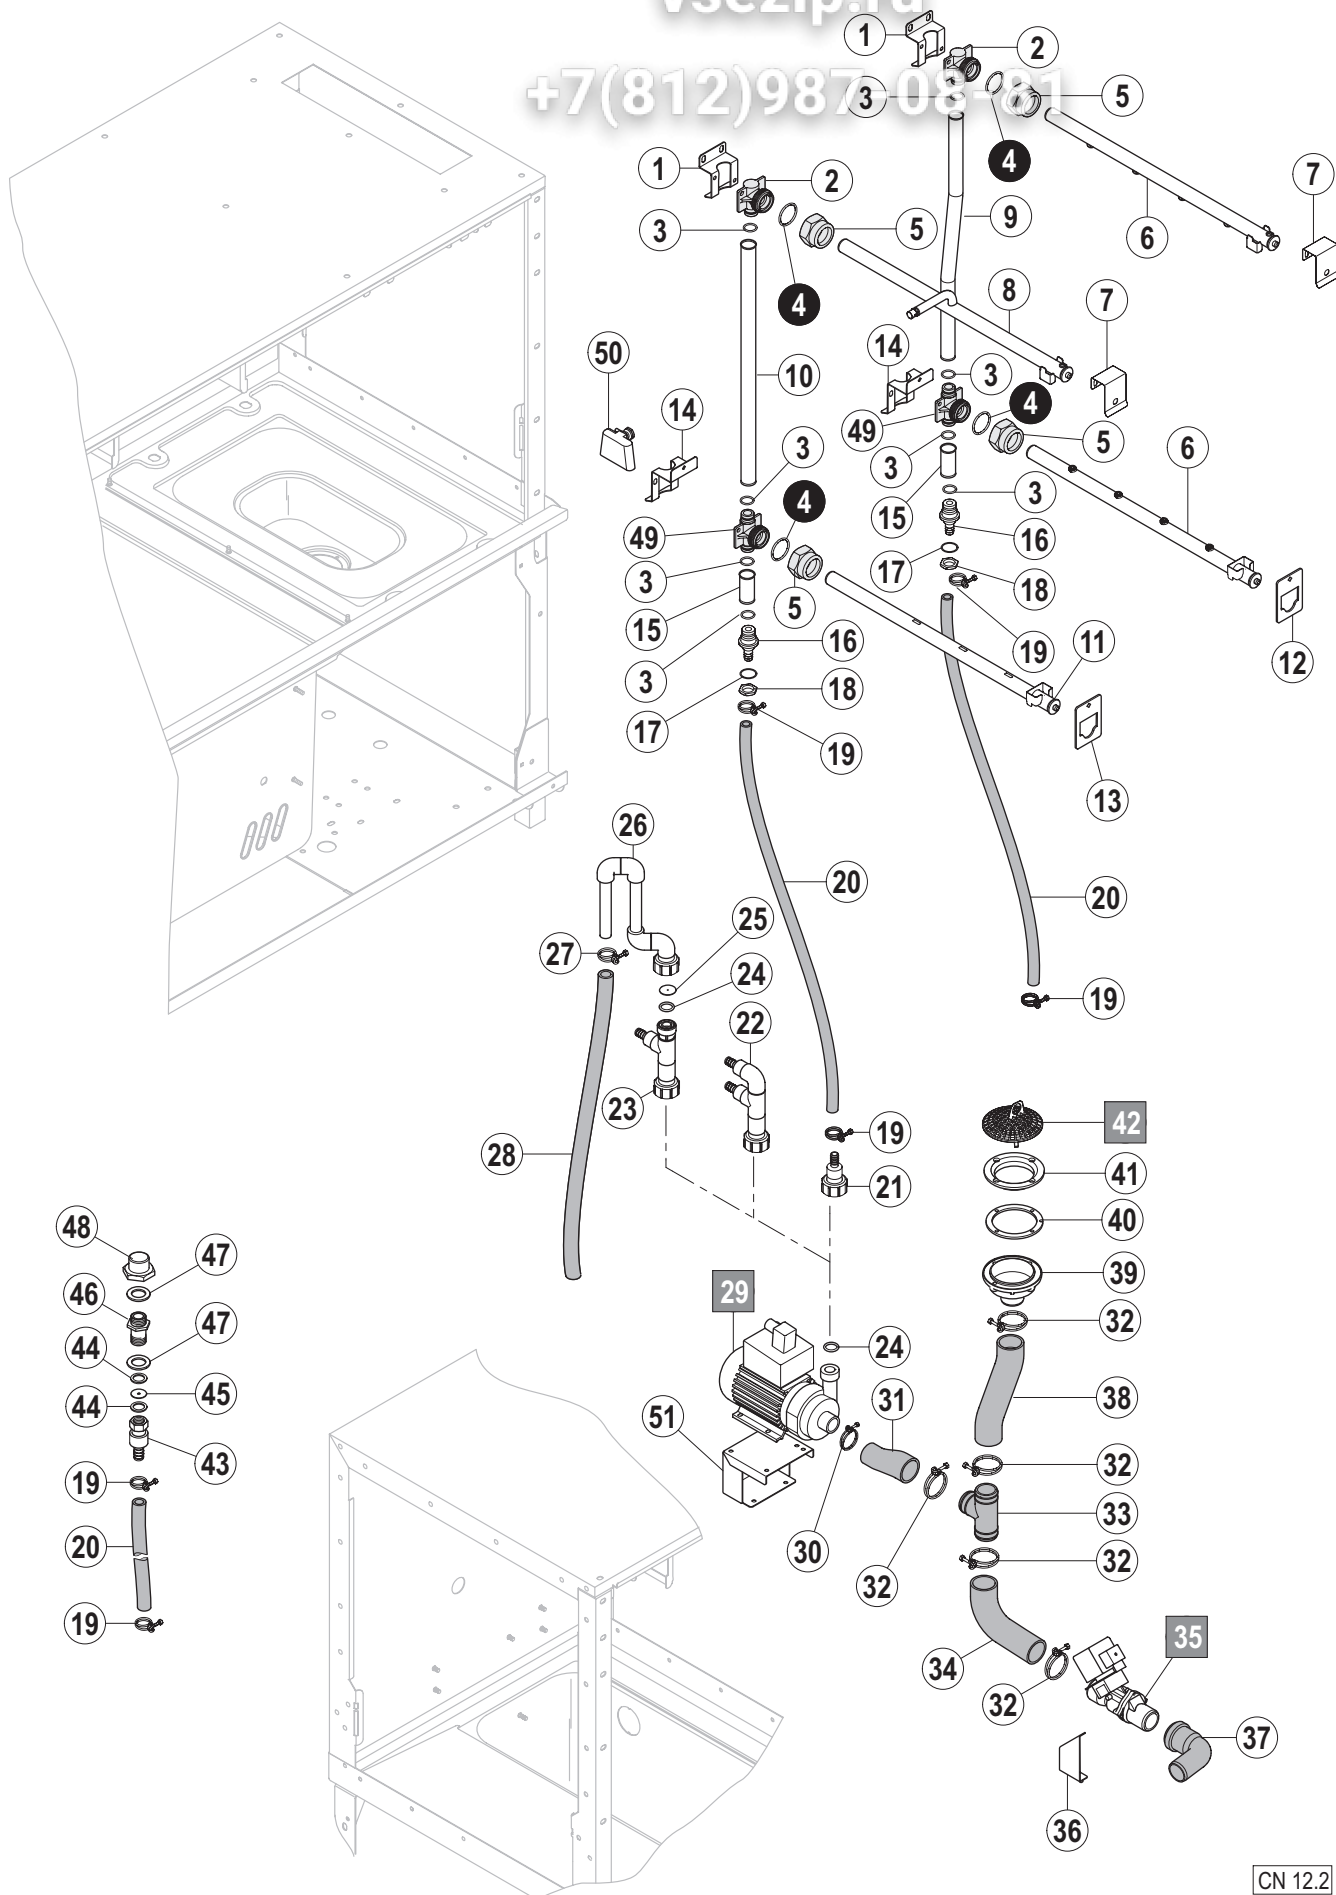

12.2

vsezip.ru

+7(812)987-08-81

Pos.	A	B			X [mm]	Bemerkung / Remarks / Remarques
		CS	CN	CP		
01		01-291337-001	=			
02		01-245318-002	=			
03		01-245340-001	=			
04		00-884505-002	=			
05		00-885572-001	=			
06		01-291340-001	=			
07		01-245062-001	=			
08		01-291305-001	=			Duo-Spülung / dual rinse / double rinçage
	L/R	---	01-291305-002	---		3-fach Spülung / triple rinse / triple rinçage
	R/L	---	01-291305-003	---		3-fach Spülung / triple rinse / triple rinçage
09		01-245323-003	=			
10		01-291297-002	=			
11		01-291305-001	=			
12		01-291351-001	=			
13	L/R	01-291351-002	=			
	R/L	01-291351-003	=			
14		01-291341-001	=			
15		01-291297-001	=			
16		01-245329-001	=			
17		01-245340-002	=			
18		00-172739-009	=			
19		00-323945-022	=			
20		01-245571-001	=			L=1000 mm
21		00-895735-001	=			
22		---	01-291679-001	---		
23		---	01-291679-002	---		
24		---	00-067500-072	---		
25		---	00-699119-041	---		
26		---	01-245742-001	---		
27		---	00-323945-033	---		
28		---	00-226994-009	---		L=900 mm
29		---	00-323592-...	---		siehe Schaltplan / see wiring diagram / voir schéma de câblage
30		00-323945-040	=			
31		01-291526-001	=			
32		00-323945-053	=			
33		01-291562-001	=			
34		01-291527-001	=			
35		00-774683-...	=			siehe Schaltplan / see wiring diagram / voir schéma de câblage
36		01-291686-001	=			
37		00-230080-002	=			
38		01-291525-001	=			
39		01-291536-001	=			
40		00-324056-000	=			
41		00-324053-000	=			
42		00-775750-001	=			
43		---	01-245992-002	---		
44		---	00-172986-034	---		
45		---	01-245857-005	---		
46		---	01-245850-001	---		
47		---	00-172986-027	---		

12.2