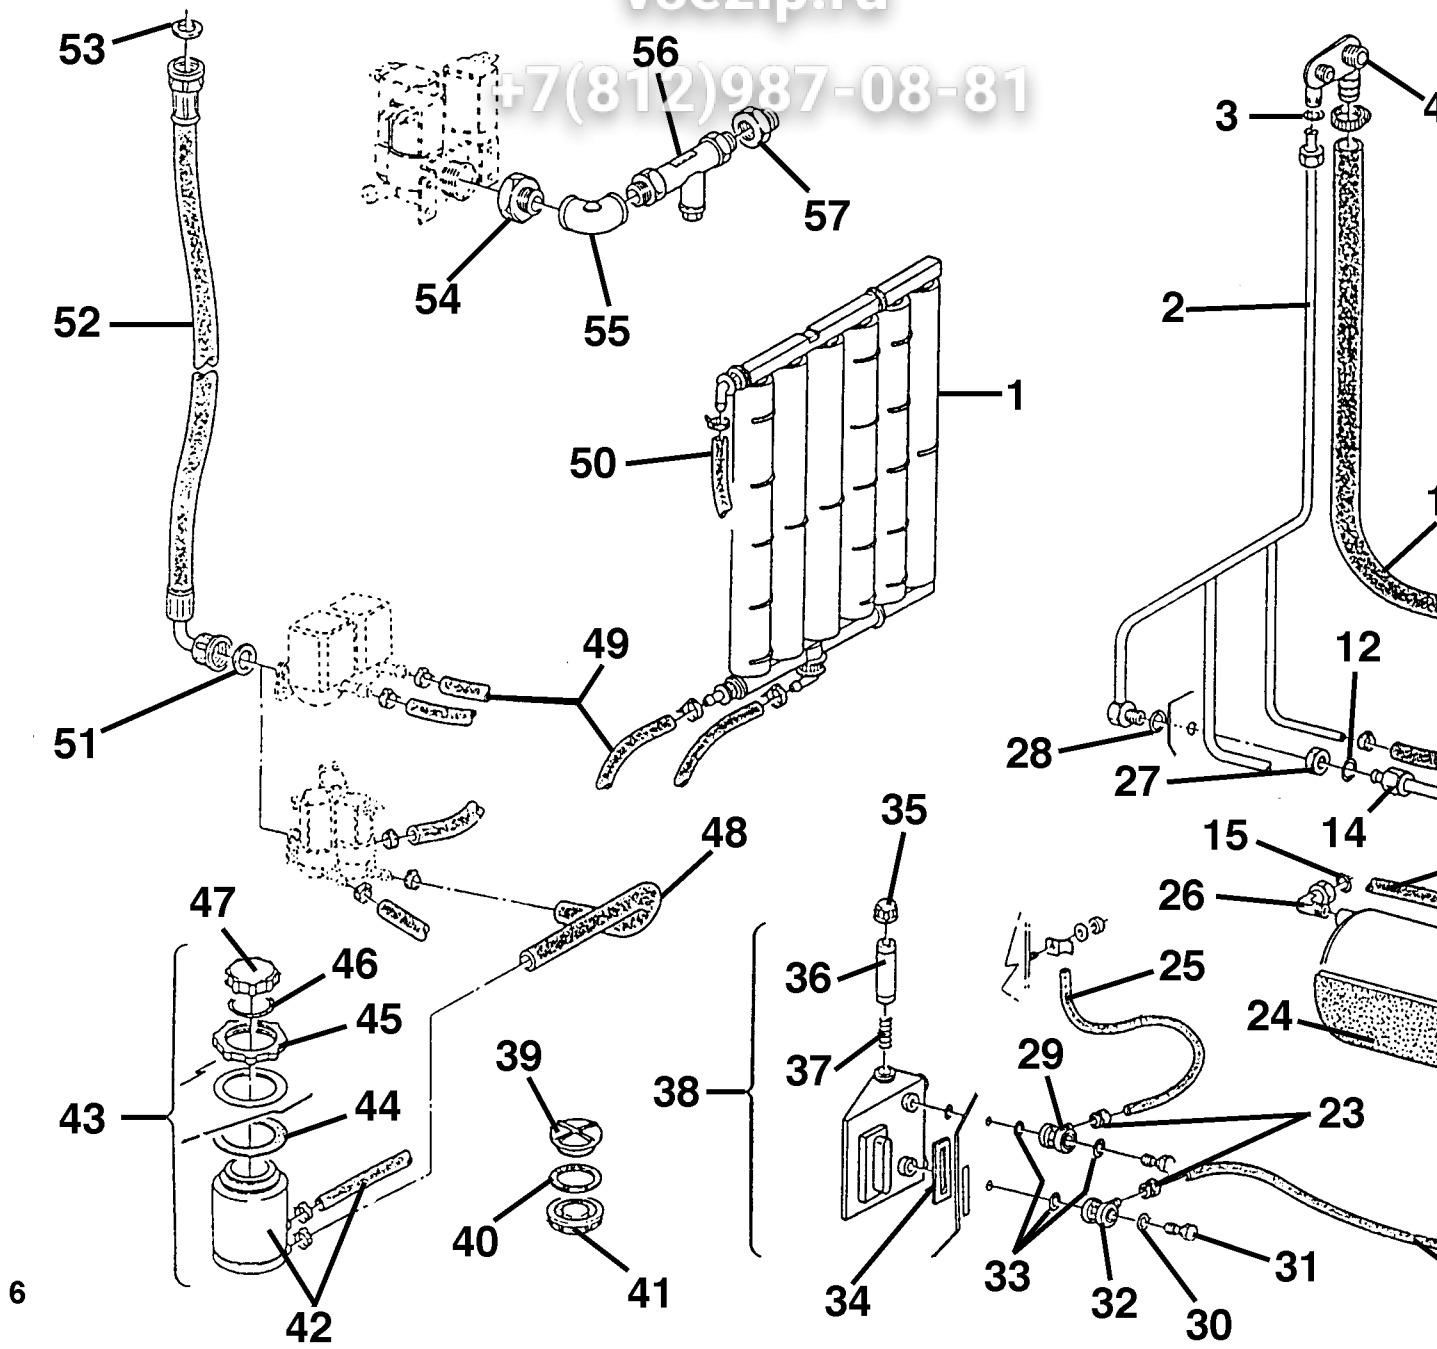

vsezip.ru

+7(812)987-08-81

GW600-S / GW601-S PIPEWORK

+7(812)987-08-81

1	139321-253	SOFTENER (6 COLUMN)
2	139321-???	RINSE PIPEWORK ASSY
3	139321-175	"O" RING
4	139321-132	MANIFOLD WASH RINSE
5	139321-136	TUBING (4mm X 7mm)
6	139321-75	NIPPLE (FOR RINSE)
7	139321-202	CONN PRESS BELL (BRASS)
8	139321-180	HOLE SCREW
9	139321-178	"O" RING
10	139321-47	PRESSURE SW BELL ASSY
11	139321-162	SUPPLY HOSE
12	139321-175	"O" RING
13	139321-125	HOSE (10mm x 17mm)
14	139321-417	NUT CONNECTION
15	139321-412	"O" RING
16	139321-125	HOSE (10mm x 17mm)
17	139321-379	IN / OUT RIGHT-ANGLE PIPE
18	139321-426	BOILER ASSY (VDE)
19	139321-421	RINSE AID CONNECTION (Changed 03/07/02 JZN)
20	139321-127	HOSE (5mm x 11mm)
21	139321-407	GASKET
22	139321-126	TUBING (4mm x 7mm)
23	139321-75	NIPPLE (FOR RINSE)