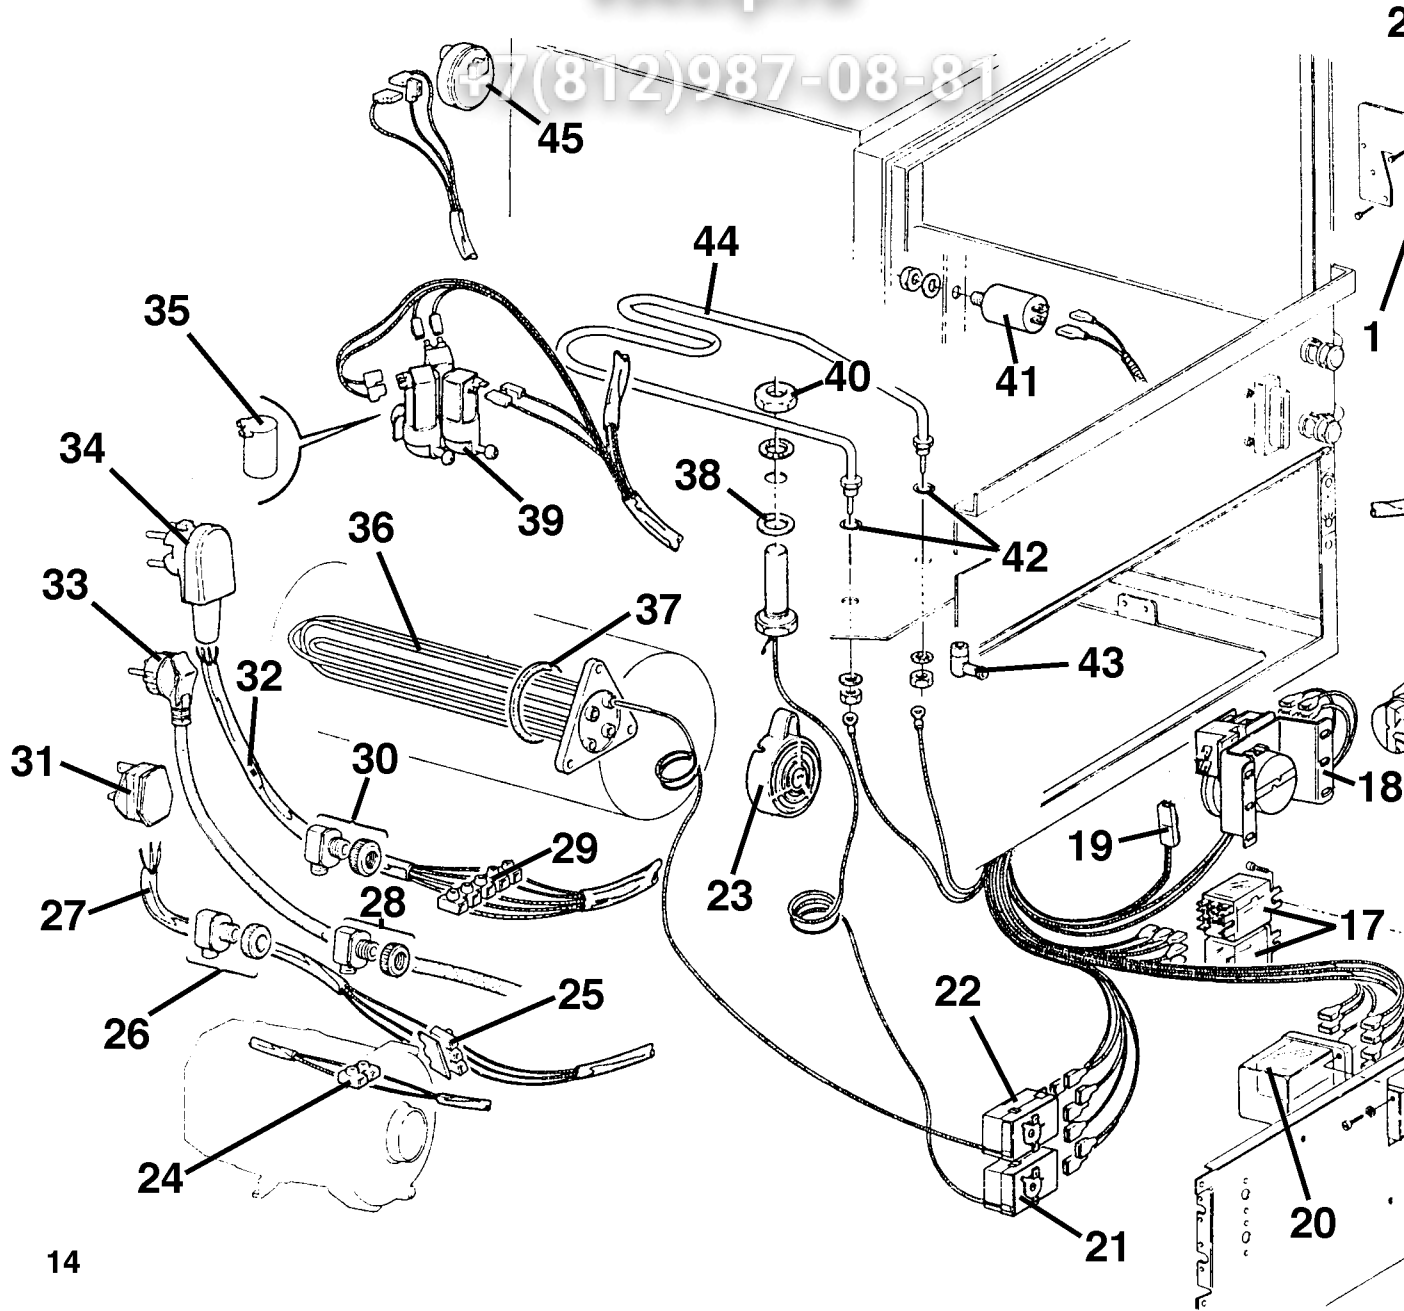

7(812)987-08-81

1	139321-41	MICROSWITCH (DOOR)
2	139321-344	MAGNET CONTACT + CBL
3	139321-437	CONNECTOR
4	139321-415	MICROSWITCH (EDGE)
5	139321-410	"O" RING
6	139321-406	POLE SLIDE FIXING NUT
7	139321-425	START TIP SLIDER (VDE)
8	139321-385	COIL (DS5 + CONNECTOR) VDE
9	139321-40	RINSE AID DISPENSER COIL
10	139321-428	DETERGENT DISPENSER (DS5) VDE
11	139321-427	RINSE AID DISPENSER (DB2) VDE
12	139321-438	CONNECTOR (4P)
13	139321-400	PROGRAMME / CYCLE TIMER
14	139321-228	CONTROL SWITCH
15	139321-393	PUSH BUTTON ASSY (4 WAY)
16	139321-438	CONNECTOR (4P)
	139321-439	CONNECTOR (6P)
17	139321-354	RELAY (60.62) 240.50.1
	139321-395	RELAY (60.63) 240.50.1
18	139321-225	REGEN TIMER
19	139321-437	CONNECTOR (2P)
20	139321-229	RELAY (B2) 240.50.1
21	139321-20	THERMOSTAT (TANK)
22	139321-19	THERMOSTAT (RINSE TANK)