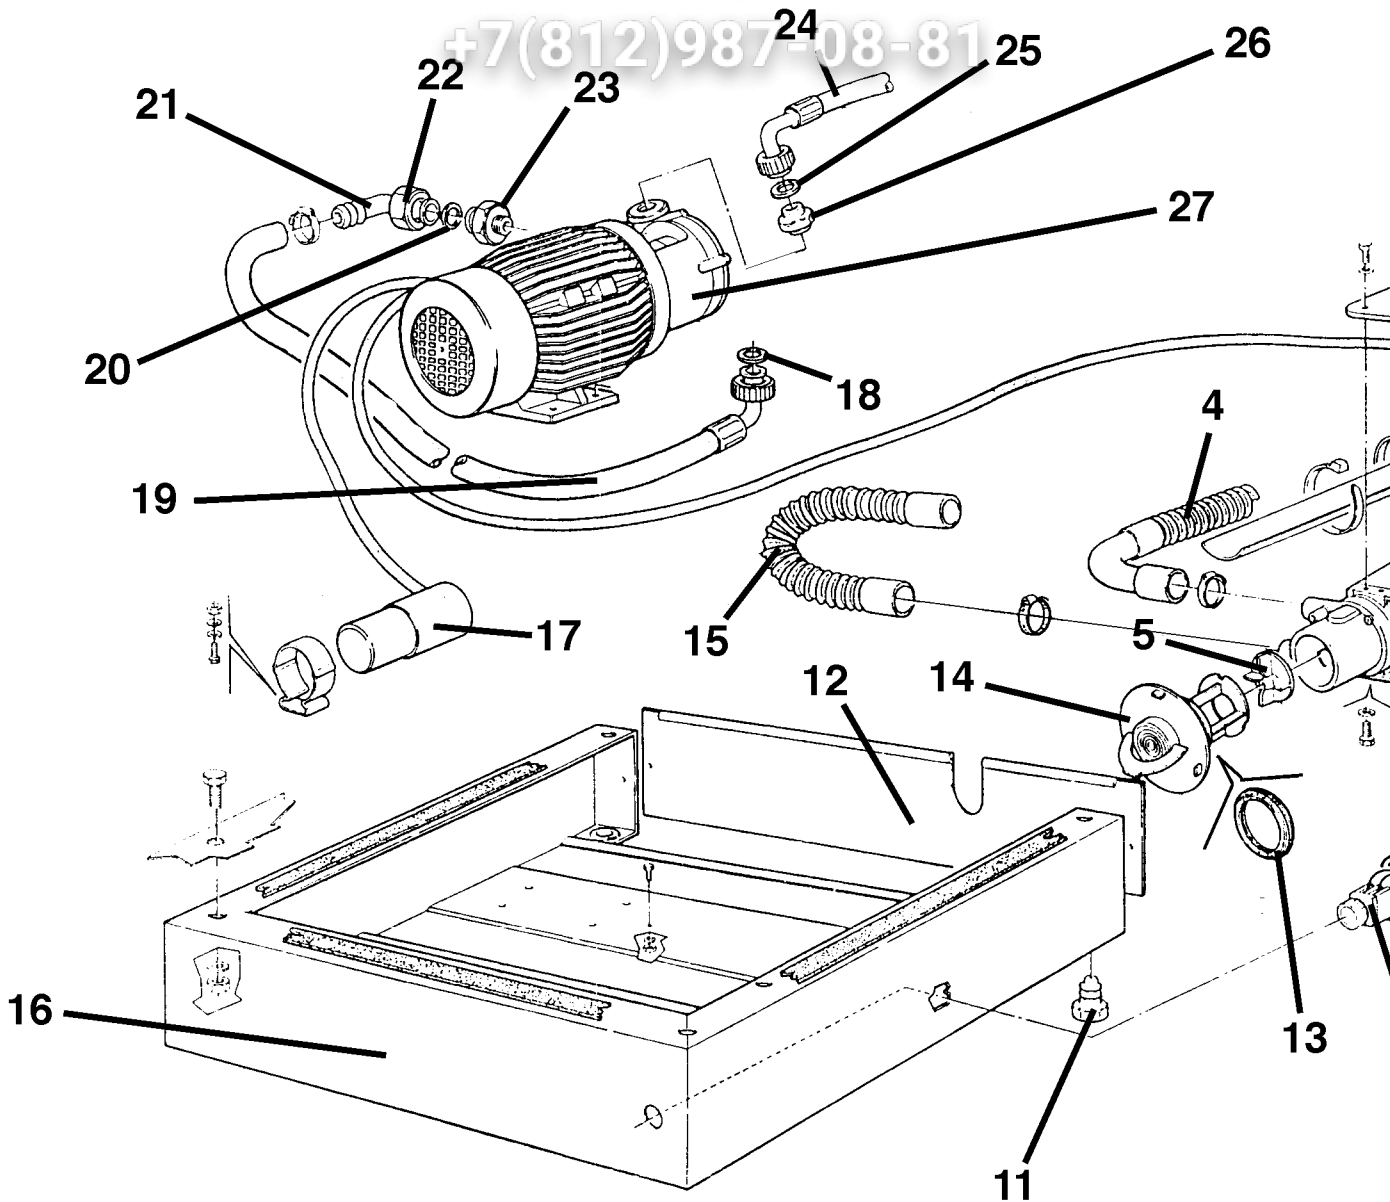

1	139321-???	PLATE
2	139321-348	COVER KIT (DRAIN PUMP)
3	139321-349	DRAIN PUMP (220 / 240.50.1)
4	139321-???	PIPE
5	139321-352	IMPELLOR
6	139321-???	CABLE
7	139321-???	CONNECTOR
8	139321-355	TIMER
9	139321-354	RELAY (60.62) 240.50.1
10	139321-281	SWITCH (DRAIN PUMP)
11	139321-108	FOOT (ADJUSTABLE)
12	139321-???	PANEL
13	139321-353	GASKET (DRAIN PUMP)
14	139321-347	FILTER (DRAIN PUMP)
15	139321-345	HOSE
16	139383	BASE UNIT (110mm HIGH)
17	139321-9	CAPACITOR (8mF)
18	139321-???	GASKET
19	139321-92	WASTE INLET HOSE (3/4")
20	139321-???	GASKET
21	139321-299	CONNECTOR
22	139321-300	NUT