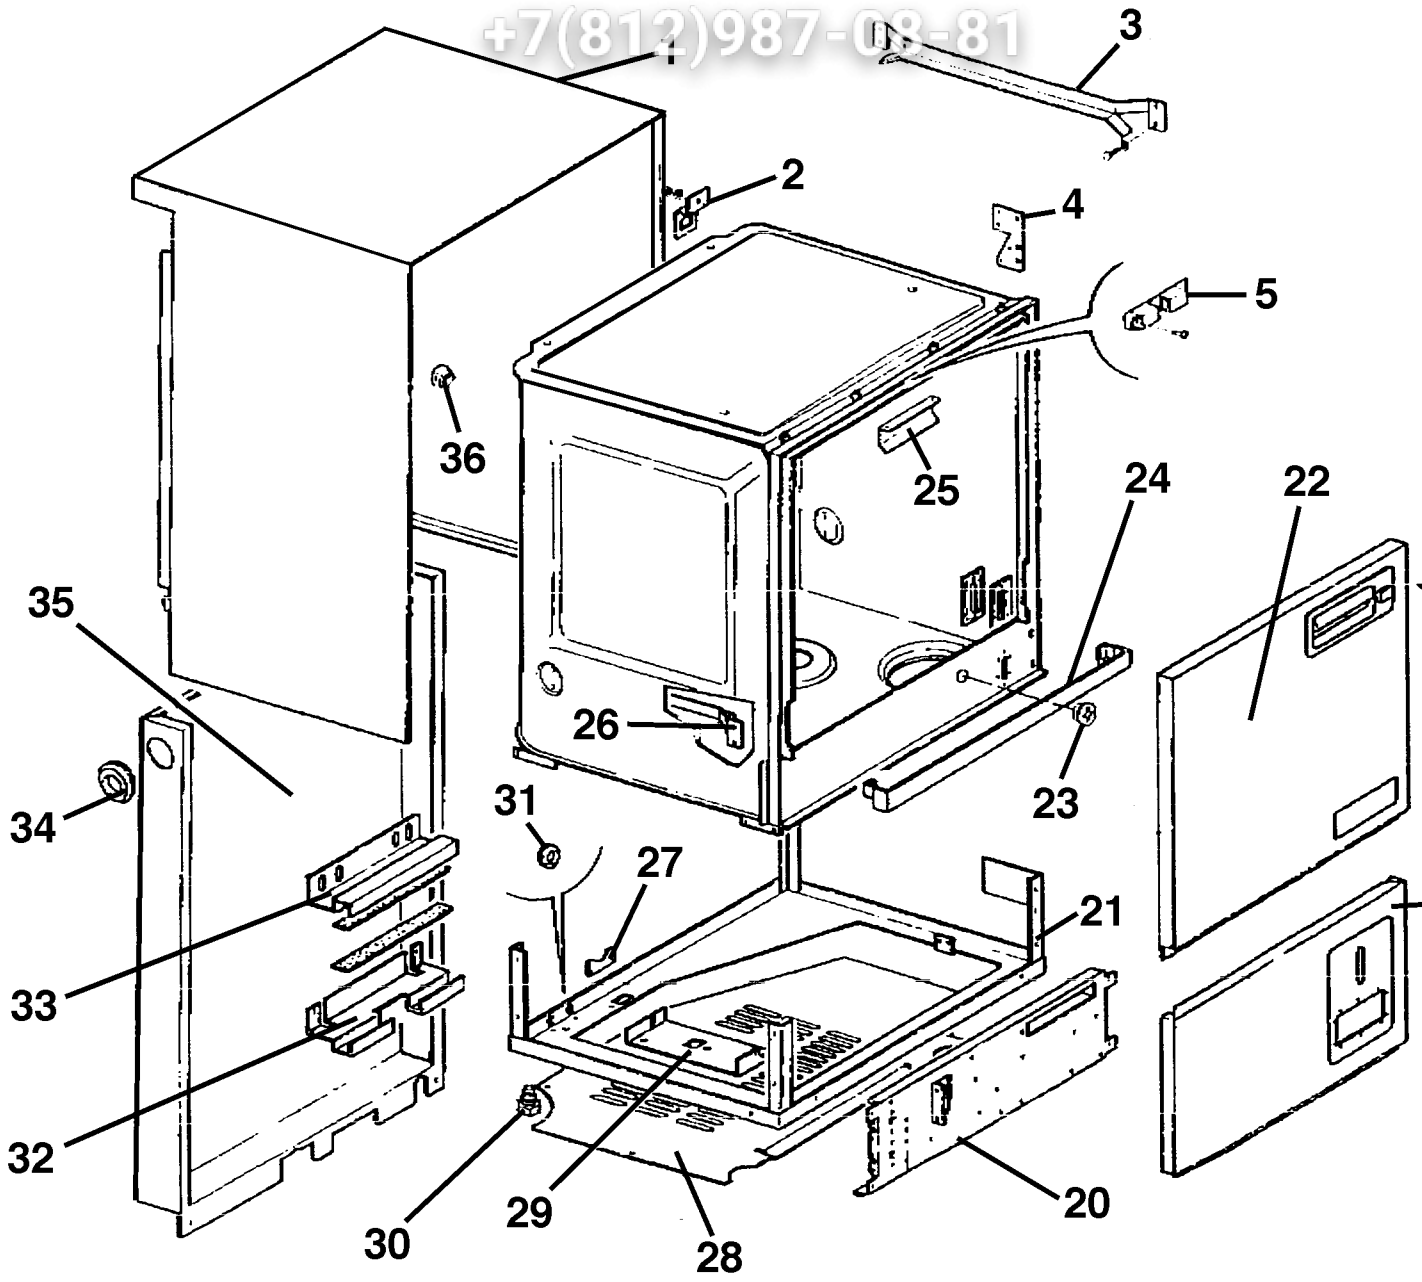

GW600-S / CW601-S

INDEX

CASING & DOOR	3
PIPEWORK	6
WASH & DRAIN	10
ELECTRICAL	14
WASH PUMP	17
DRAIN & BOOSTER PUMP	19

Зип Общепит

GW600-S / GW601-S (Casing & Door)

77(812)987-08-81

1	139321-357	EXTERNAL PANEL (GW600)
	139321-358	EXTERNAL PANEL (VJE)
2	139321-370	BRACKET (PRESSURE SWITCH)
3	139321-255	RACK TRACK
4	139321-376	BRACKET (MICRO-SWITCH)
5	139321-24	LATCH DOOR
6	139321-210	SEAL DOOR (GW601)
	139321-144	SEAL DOOR (GW600)
7	139321-25	LATCH-DOOR
8	139321-432	MAGNET
9	139321-???	(03 30 58) BRACKET
10	139321-227	DOOR HANDLE
11	139321-220	BASE FIXING SPRING
12	139321-433	HANDLE
13	139321-268	PIVOT PLATE (RIGHT)
14	139321-266	DOOR HINGE (RIGHT)
15	139321-267	DOOR HINGE (LEFT)
16	139321-269	PIVOT PLATE (LEFT)
17	139321-344	MAGNET CONTACT + CBL
18	139321-220	BASE FIXING SPRING
19	139321-241	SWITCH MOULDING (3 WAY)
	139321-199	SWITCH MOULDING (4 WAY)
20	139321-367	ELEC COMP PANEL