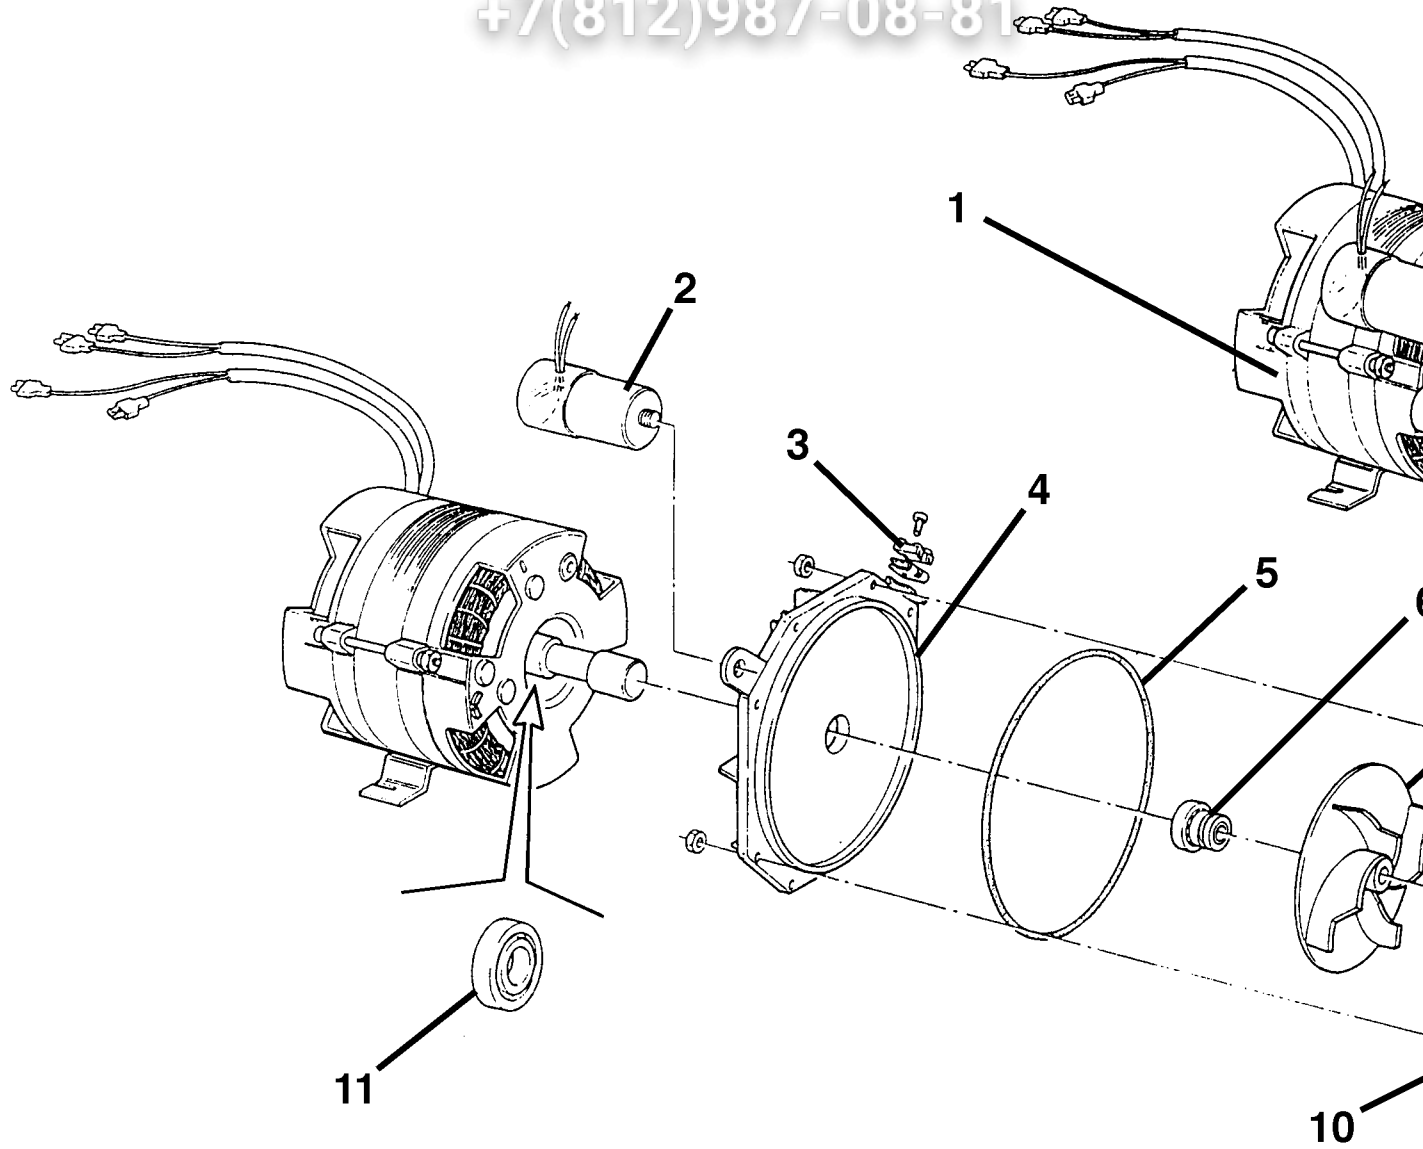

23	139321-53	COVER (HEATING ELEMENTS)
24	139321-388	CONNECTOR
25	139321-389	CONNECTOR BOARD (3 CONTACTS)
26	139321-413	CABLE STOP
27	139321-125	WIRED SINGLE PHASE PLUG
28	139321-413	CABLE STOP
29	139321-390	CONNECTOR BOARD (5 TERMINALS)
30	139321-413	CABLE STOP
31	139321-401	PLUG (U.K. 1 PHASE)
32	139321-386	CABLE 5 WIRE 3 PHASE
33	139321-403	PLUG MONO PHASE
34	139321-402	PLUG THREE PHASE
35	139321-???	???
36	139321-397	HEATER ELEMENT (2500W . 220V)
	139321-36	HEATER ELEMENT (2700W . 240V)
37	139321-37	"O" RING (ELEMENT)
38	139321-???	GASKET
39	139321-1	SOLENOID VALVE (3-WAY)
	139321-65	SOLENOID VALVE (2-WAY)
40	139321-22	NUT (TANK THERMOSTAT)
41	139321-165	SUPPRESSOR
42	139321-408	GASKET
43	139321-???	??
44	139321-26	HEATER
45	139321-23	PRESSURE SWITCH