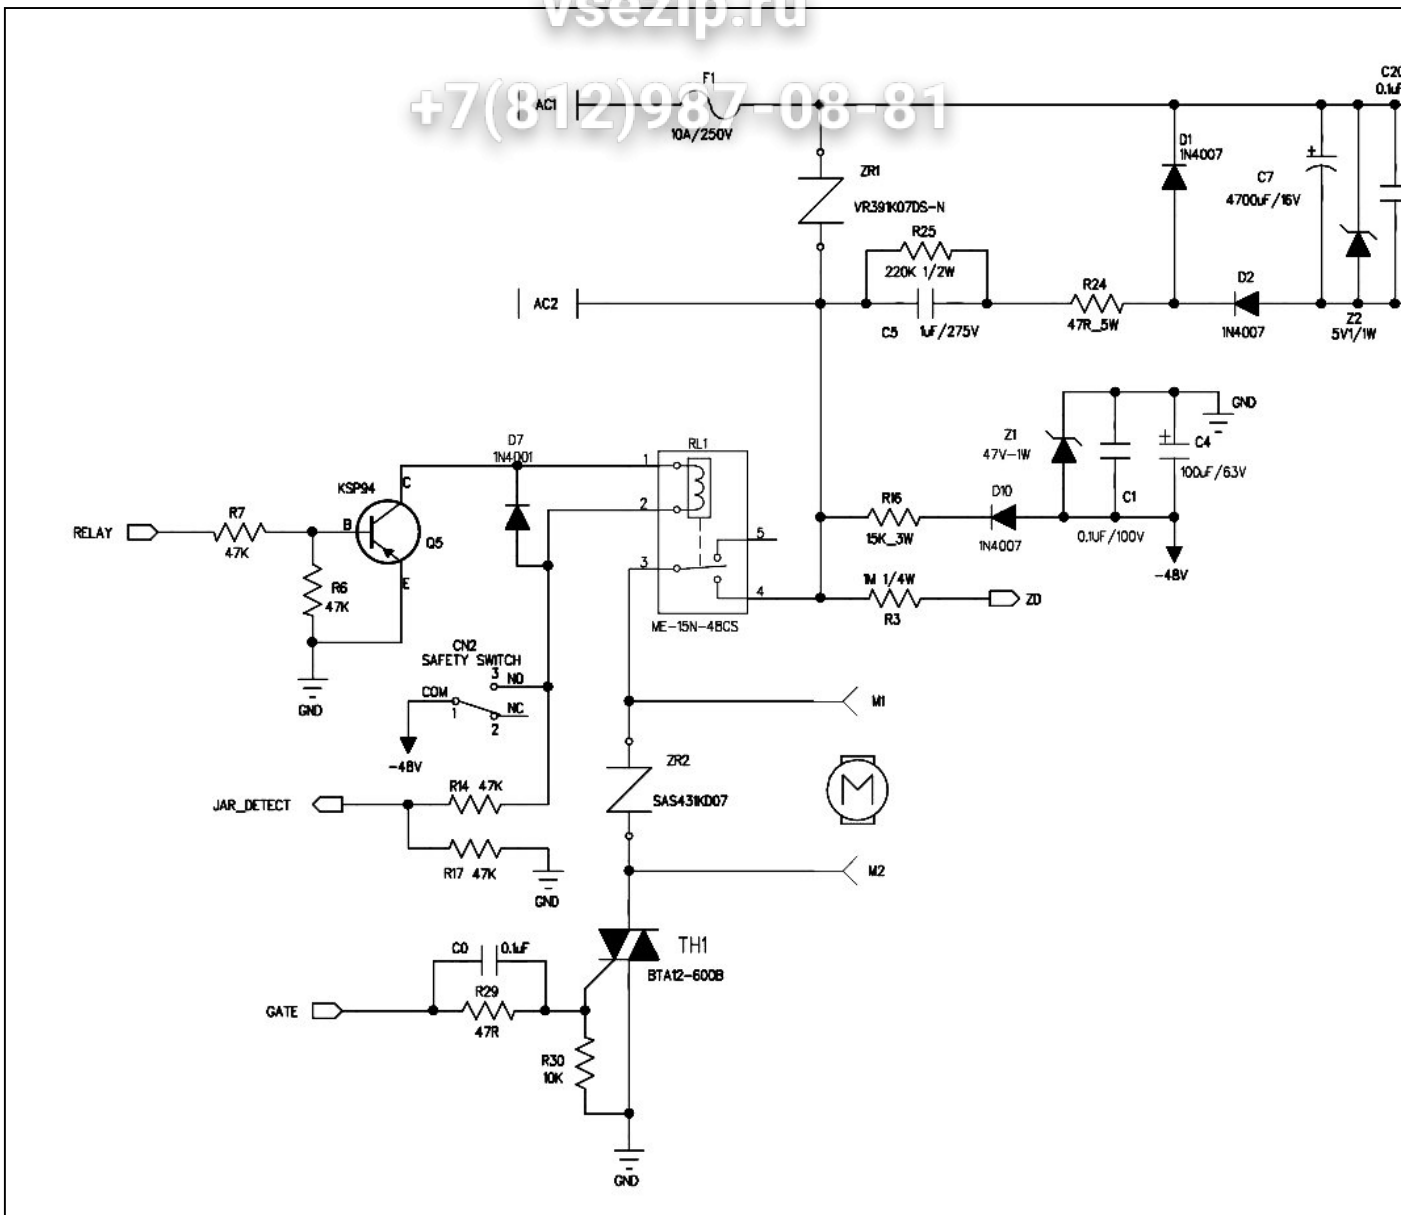

Зип Общепит

vsezip.ru

+7(812)987-08-81