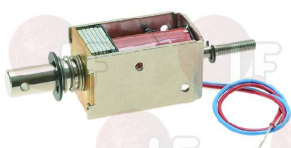

FAGOR P613002000