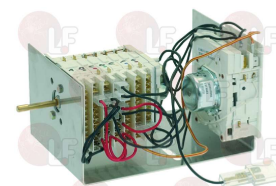

50/60 Hz

GRANDIMPIANTI 422090010800

3446080

TIMER 230V 50/60Hz

for Washing machine (DANUBE) GF10 - GF11 - GF15
GF18 - GF8
for Washing machine (GRANDIMPIANTI) WF11 - WF18
WF8
for Washing machine (IPSO) HF145 - HF176 - HF205
HF234 - HF65 - HF76 - HF95 - WE110 - WE132
WE165 - WE176 - WE234 - WE245 - WE304 - WE55
WE73 - WE95