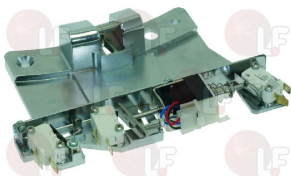

GRANDIMPIANTI 422170005200

GRANDIMPIANTI 422170005201

GRANDIMPIANTI 50GI801873

3121020 COMPLETE DOOR LOCK WITHOUT DELAYER

for Washing machine (GRANDIMPIANTI) WFM11 - WFM18
WFM8 - WF18E
for Washing machine (POLIMATIC) FS16 - FS22 - FS23
FS23PR
for Washing machine (PRIMUS) FS16 - FS22 - FS23
FS23PRO
for Washing machine (WHIRLPOOL) 016004-WACS17