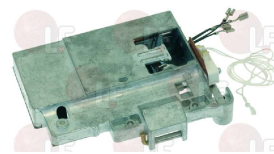

GRANDIMPIANTI 440000509473