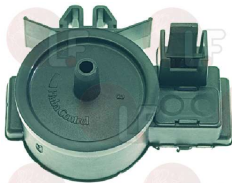

GRANDIMPIANTI 36ASK8061664

Probes

3397169 HUMIDITY PROBE
cable length 1250 mm
for Dryer (IMESA) ES5EGC - ES5EGE - ES5EIC
ES5EIE
for Dryer (PRIMUS) DAM5
for Dryer (WHIRLPOOL) AGB204/WP - AGB205/WP
AGB206/WP - AGB207/WP - SACE5 - SE5GC - SE5GE
SE5IC - SE5IE