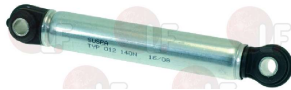

GRANDIMPIANTI GR4PR61100025 GRANDIMPIANTI 422470000400

5050500 SHOCK ABSORBER TYPE 012 250N

distance between holes 183 mm closed
for Washing machine (FAGOR) LA-25M