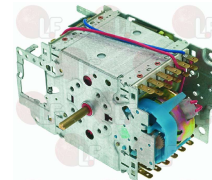

GRANDIMPIANTI 50GI851020

GRANDIMPIANTI 50GI852020