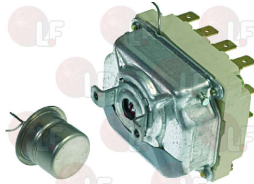

Suitable for:

3444091 THERMOSTAT 28-38-57-89°C

capillary 1150 mm
button bulb $\varnothing$ 20x17 mm - 16A 250V
for Washing machine (GRANDIMPIANTI) - Series WF
Series WR

GRANDIMPIANTI 42085100045

Suitable for:

5033928 THERMOSTAT BULB GASKET $\varnothing$ 33x19 mm

for Washing machine (GRANDIMPIANTI) WF11 - WF18
WF23 - WF26 - WF33 - WF6
for Washing machine (IPSO) HF110 - HF132 - HF145
HF165 - HF173 - HF205 - HF234 - HF245 - HF304
HF65 - HF75 - HF95 - WE110 - WE132 - WE165
WE176 - WE234 - WE245 - WE304 - WE55 - WE73
WE95