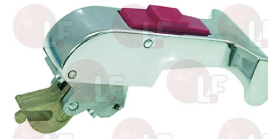

GRANDIMPIANTI 422170005100

GRANDIMPIANTI 50GI801805

3242485 DOOR HANDLE
for Washing machine (GRANDIMPIANTI) WFM33 - WFM40
WFM55
for Washing machine (PRIMUS) FS33 - FS40 - FS55