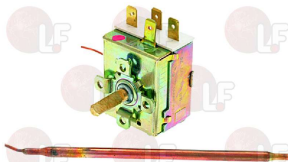

GRANDIMPIANTI 422251000400

3444006 THERMOSTAT TR2 0-210°C

D-shaped pin \varnothing 6x4.6 mm
capillary length 1000 mm - 15A 250V
bulb \varnothing 5x140 mm

GRANDIMPIANTI 54GI751021

Timers

7104896 MEMORY CARD 8K