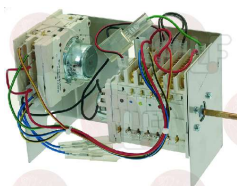

50/60 Hz

GRANDIMPIANTI 422090010800

3446080

TIMER 230V 50/60Hz

for Washing machine (DANUBE) GF10 - GF11 - GF15
GF18 - GF8
for Washing machine (GRANDIMPIANTI) WF11 - WF18
WF8
for Washing machine (IPSO) HF145 - HF176 - HF205
HF234 - HF65 - HF76 - HF95 - WE110 - WE132
WE165 - WE176 - WE234 - WE245 - WE304 - WE55
WE73 - WE95