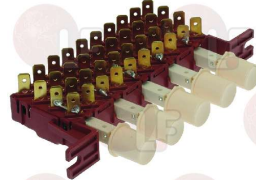

GRANDIMPIANTI 36ASK8061875

GRANDIMPIANTI 36ASK8064069

Suitable for:

3319157 YELLOW MOMENTARY SWITCH 250V
with indicator lamp
mounting hole 22x30 mm

GRANDIMPIANTI 50GI851143

Suitable for:

3319137 5-BUTTONS PANEL 16A 250V
5 switches
for Washing machine (DANUBE) GF11 - GF15 - GF8
for Washing machine (GRANDIMPIANTI) WFC11 - WFC18
WFC8
for Washing machine (IPSO) HF110 - HF132 - HF145
HF165 - HF176 - HF205 - HF234 - WE110 - WE132
WE165 - WE176 - WE234 - WE55 - WE73 - WE95