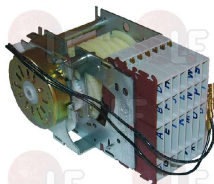

GRANDIMPIANTI 4PR343000057

GRANDIMPIANTI 422090001200