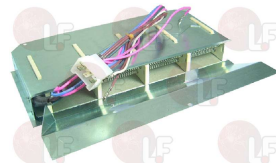

GRANDIMPIANTI 37ASK8063808

3755011 HEATING ELEMENT 3000W 230V

immersed length 280x59 mm
flange 80x28 mm
for Washing machine (DANUBE) GF10 - GF11 - GF15
GF18 - GF23 - GF26 - GF33 - GF8
for Washing machine (GRANDIMPIANTI) WFEC11
WFEC18 - WFEC8 - WF11 - WF18 - WF23 - WF26
WF33 - WF8 - WR11 - WR18 - WR22 - WR26 - WR33
WR8
for Washing machine (IPSO) HF110 - HF132 - HF165
HF65 - HF76 - HF95 - WE181 - WE245 - WE304