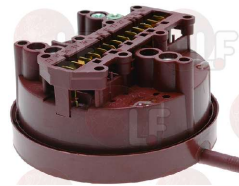

GRANDIMPIANTI 422090000720

GRANDIMPIANTI 422090000730

3320162 PRESSURE SWITCH 520/370-445/350-210/160
16A 250V
for Washing machine (GRANDIMPIANTI) WM22000
for Washing machine (POLIMATIC) FS33 - FS40 - FS55
XS22
for Washing machine (PRIMUS) FS33 - FS40 - FS55
XS22