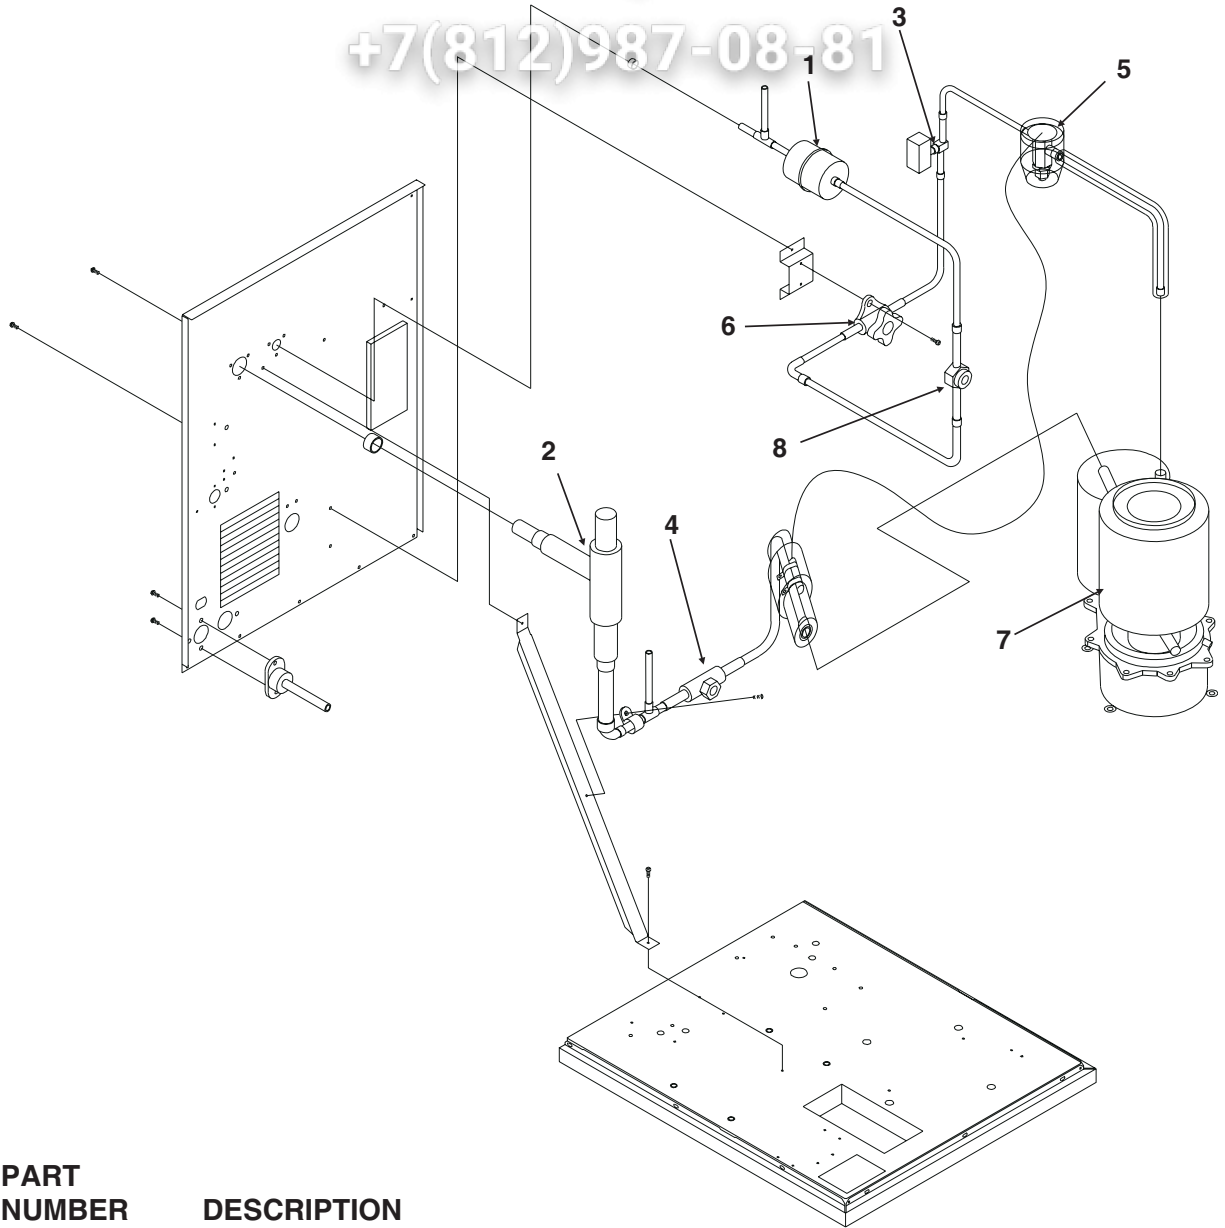

# AutoSentry RL Single System SERVICE PARTS

Water System

ITEM NUMBER	PART NUMBER	DESCRIPTION	ITEM NUMBER	PART NUMBER	DESCRIPTION
1	03-1405-41	Cap Screw	15	03-1394-01	Pal Nut
2	see pages 5 and 6		16	A36154-001	Evap. water inlet tube
3	02-0929-23	Water Seal	17	02-1338-00	Hose clamp
4	02-3266-01	Reservoir & valve	18	02-3692-22	Drain fitting
5	02-3266-02	Float valve	19	02-3826-01	Res. overflow hose
6	02-3266-03	Plunger/seat	20	A36078-002	Reservoir bracket
7	12-2760-21	Water Level Sensor	21	13-0840-01	Rubber cap
8	A32777-001	Retaining Ring for Seal			
9	02-3837-01	Drip Pan			
10	13-0704-00	Gasket			
11	13-0868-01	Water Shed			
12	16-1039-01	Male connector for plastic			
13	16-0835-01	Inlet fitting			
14	13-0895-01	Inlet tubing, 4 ft. req.			

# AutoSentry RL Single System SERVICE PARTS

Refrigeration System

vsezip.ru

+7(812)987-08-81

ITEM NUMBER	PART NUMBER	DESCRIPTION
1	02-3319-03	Dryer
2	A32859-001	EPR Valve, for all except R-22 units
	A32859-002	EPR Valve, 1202 and 952 series
3	12-2135-02	Solenoid Valve for all but NME654 and NME954-1
	12-2135-01	Solenoid valve, 115 volt coil for NME654 and NME954-1
4	11-0548-02	Ball Valve
5	11-0488-21	TXV for FME1204RL or NME954RL or NME654RL (R-404A)
	11-0482-21	TXV for FME1504RL or NME1254RL (R-404A)
	11-0477-20	TXV for FM1202RL or NM952RL (R-22)
6	11-0548-01	Shut Off Valve
7	A32890-020	Evaporator
8	16-0762-02	Sight Glass