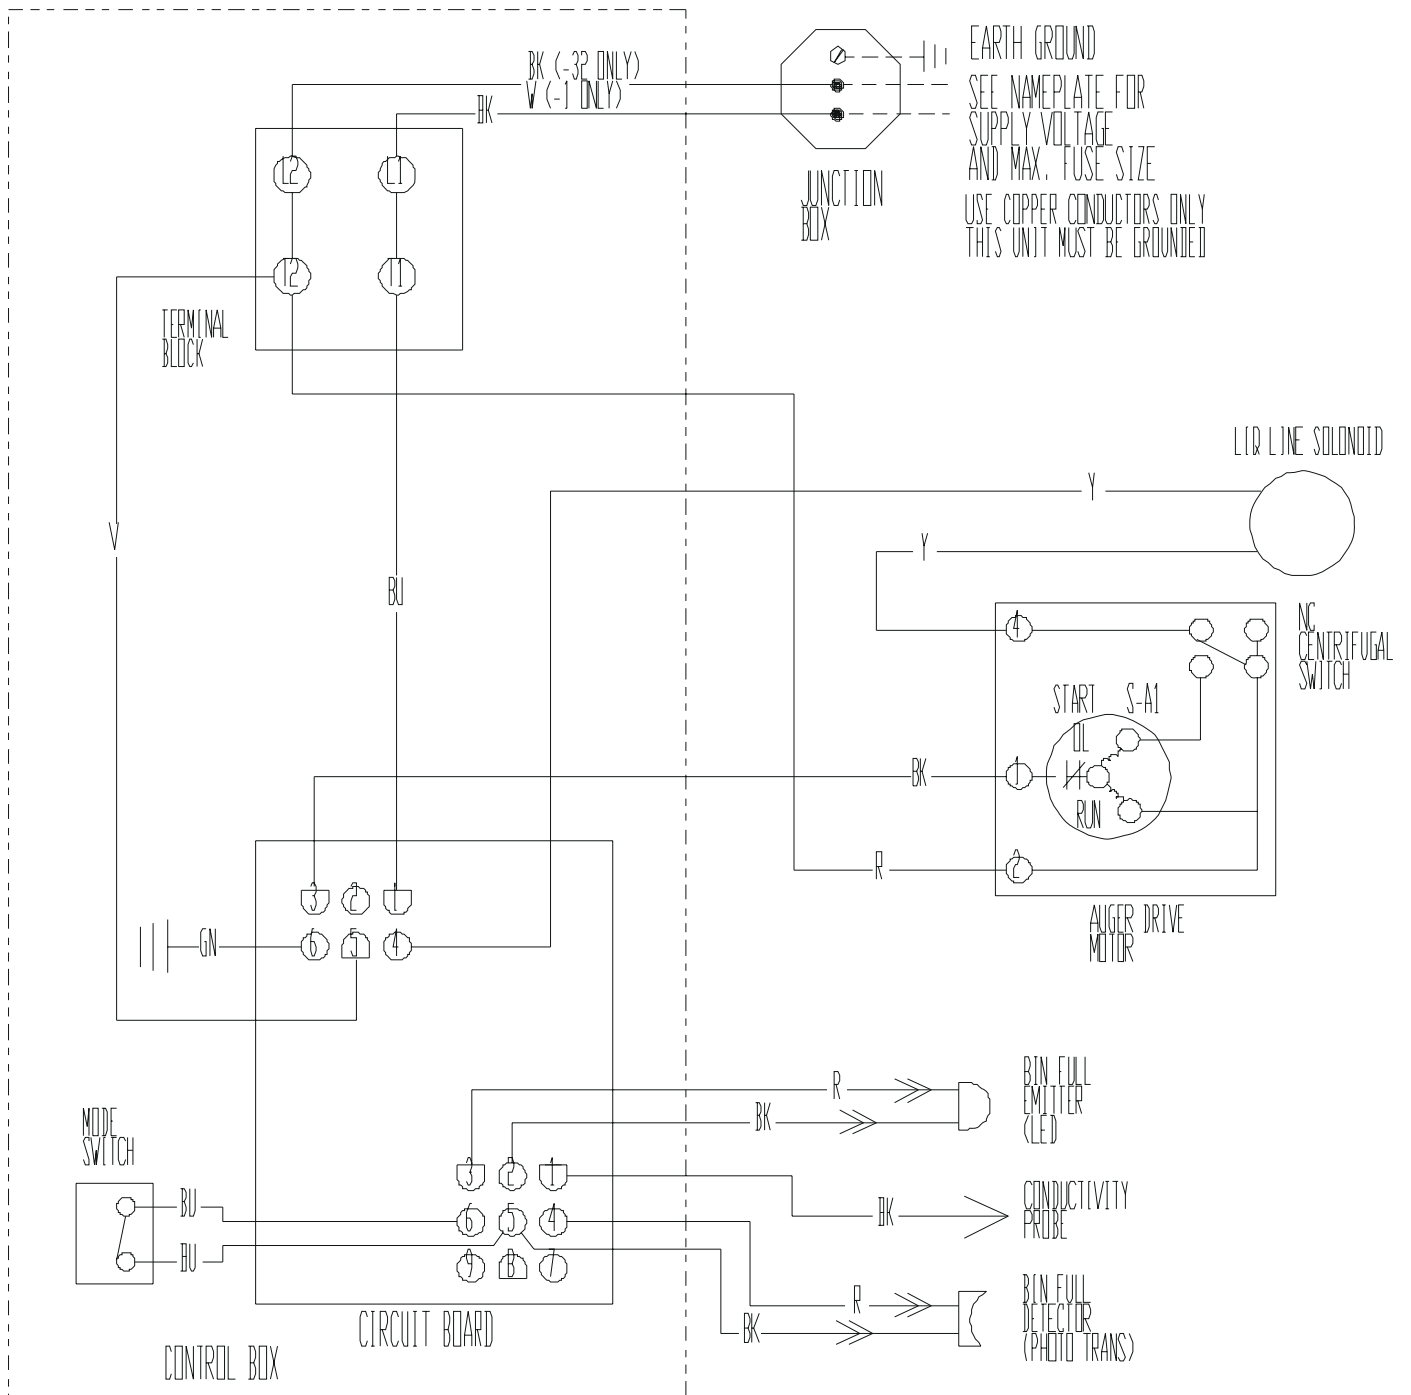

AutoSentry RL Single System SERVICE PARTS

Wiring Diagram

vsezip.ru

+7(812)987-08-81

17-2946-01