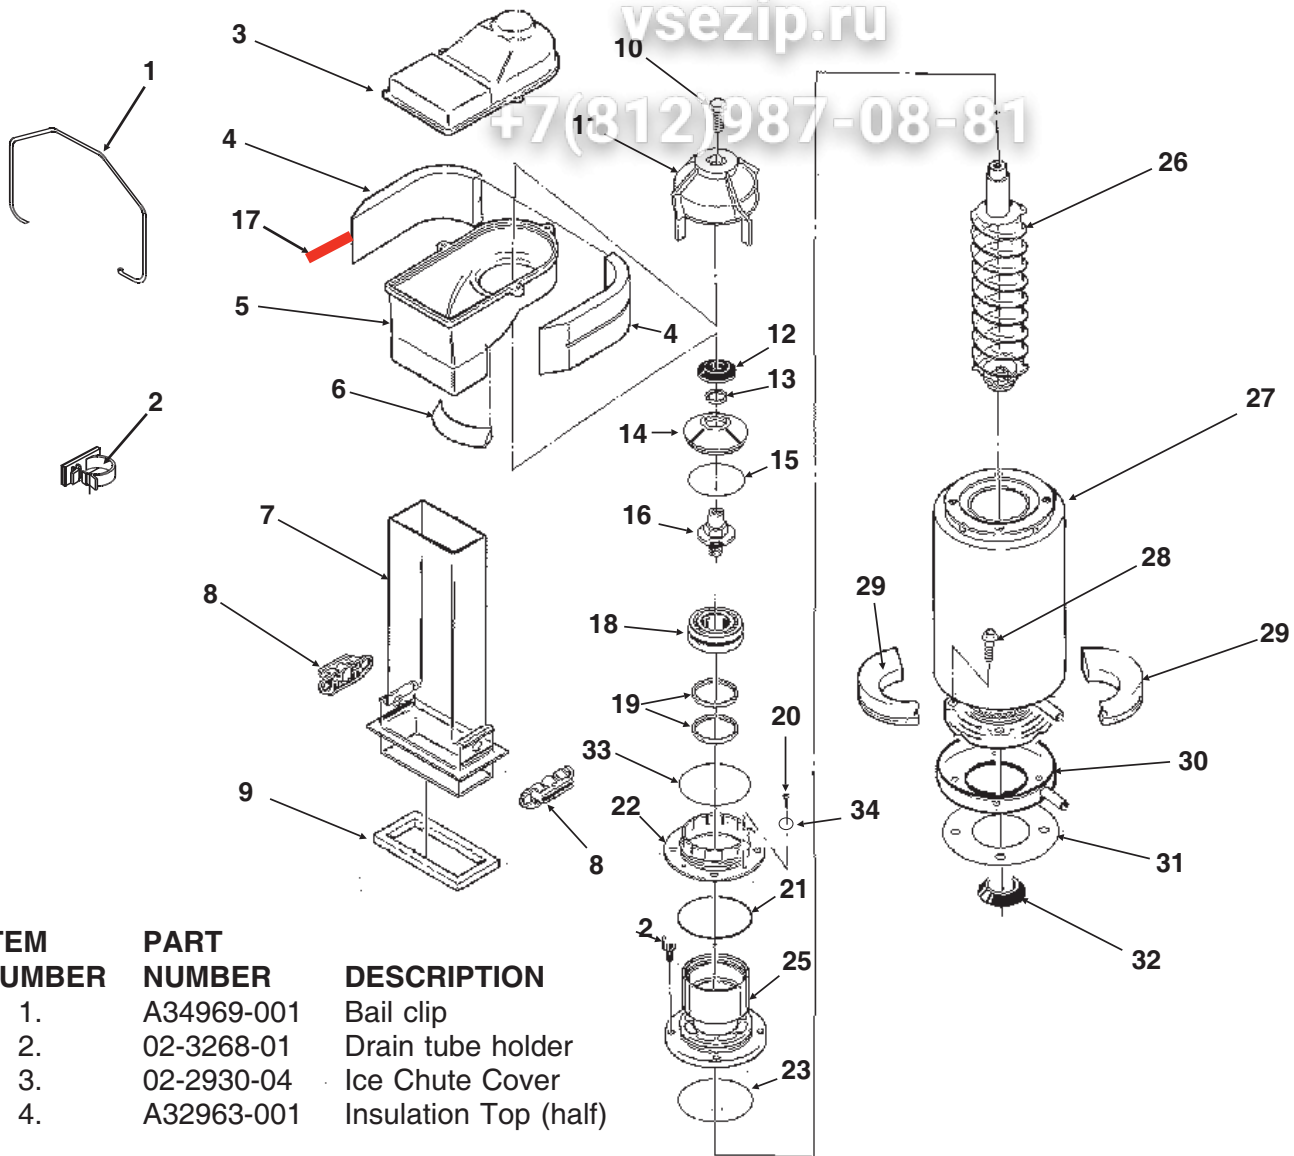

AutoSentry RL Single System SERVICE PARTS

FME Evaporator, Chute, Bin Controls

ITEM NUMBER	PART NUMBER	DESCRIPTION
1.	A34969-001	Bail clip
2.	02-3268-01	Drain tube holder
3.	02-2930-04	Ice Chute Cover
4.	A32963-001	Insulation Top (half)
5.	02-2926-01	Ice Chute Body
6.	A33102-001	Insulation Collar
Inside		
7.	02-2929-04	Ice Chute Lower
8.	A37708-021	Bin Controls Assy. (set of 2)
9.	A32930-001	Chute Gasket
10.	03-1405-52	Hex Cap Screw
11.	02-3001-01	Ice Sweep
12.	13-0871-01	Water Shed
13.	02-2978-01	Lip Seal
14.	02-3128-20	Breaker Cover
15.	13-0617-54	O-Ring
16.	08-0660-01	Auger Stud, thrust
Washer		
17.	A35419-020	Strap kit
18.	A34559-020	Bearing
19.	02-2977-01	Lip Seal
20.	03-1405-27	Screw
21.	13-0617-52	O-Ring
22.	02-2916-01	Slotted Collar
23.	13-0617-45	O-Ring
24.	03-1544-08	Soc. Head Screw
25.	A34505-020	Breaker (Divider) (includes 18 & 19)
26.	A38071-022	Auger for all but 804
	A38071-021	Auger for FME804
27.	A32890-020	Evaporator - for all but 804
	A33194-020	Evaporator for 804
28.	03-1405-41	Cap Screw
29.	A32962-001	Insulation Bot. (half)
30.	02-3837-01	Drip Pan
31.	13-0704-00	Drip Pan Gasket
32.	13-0868-01	Water Shed
33.	13-0617-49	O-Ring
34.	03-1408-36	Washer