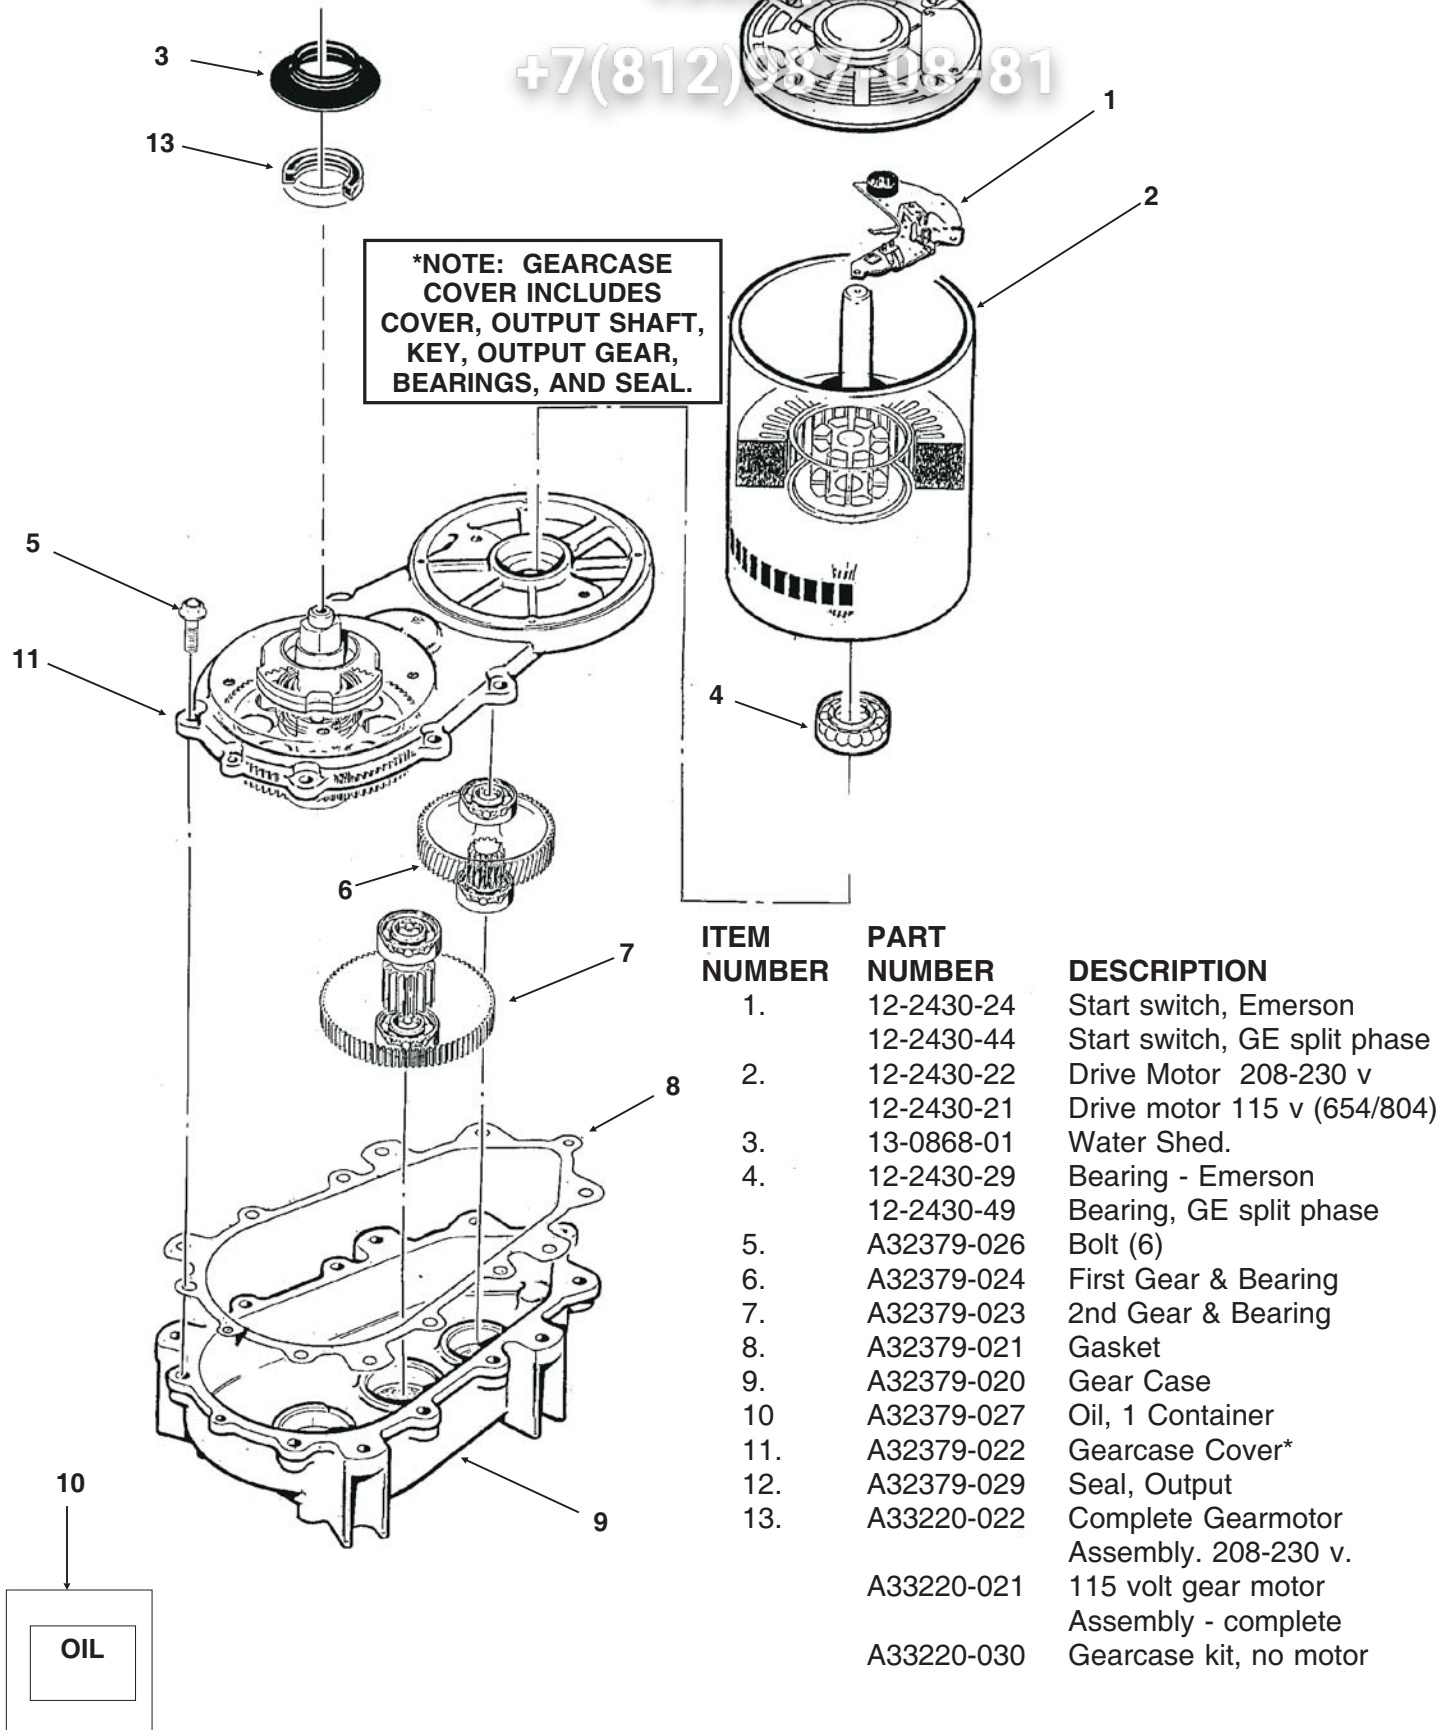

AutoSentry RL Single System SERVICE PARTS

Запчасти

vsezip.ru

+7(812) 987 08 81