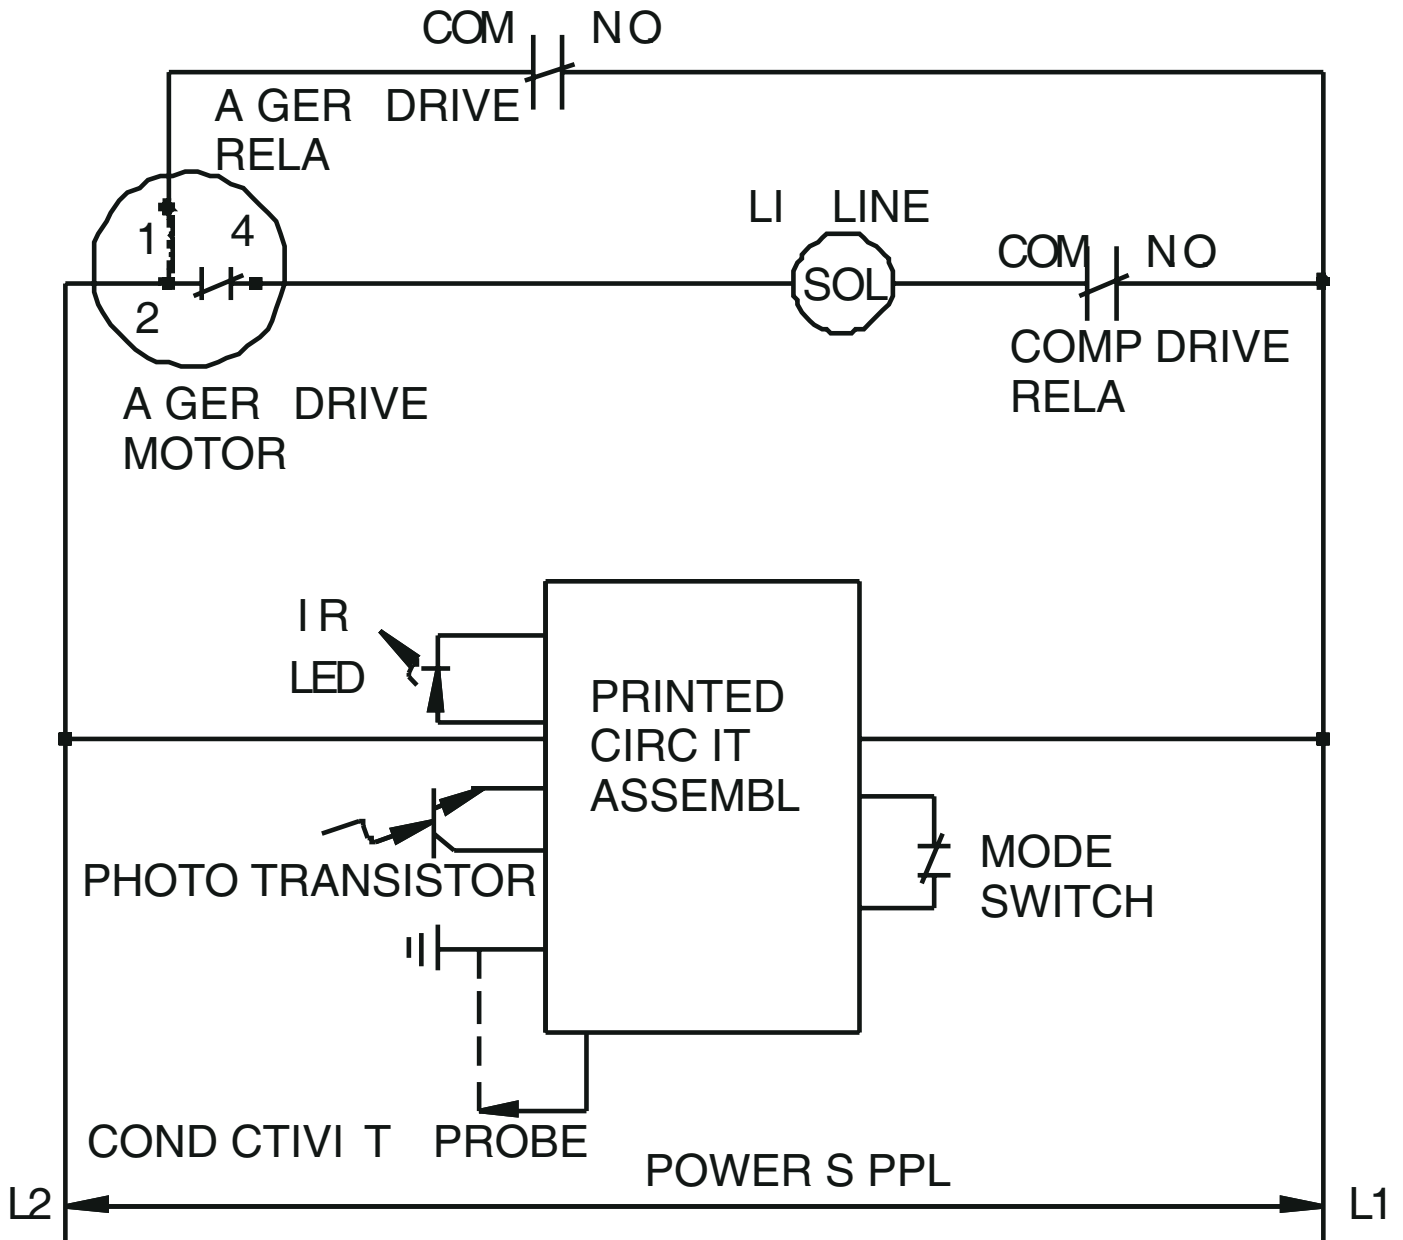

AutoSentry RL Single System SERVICE PARTS

Схематический чертеж

vsezip.ru

+7(812)987-08-81