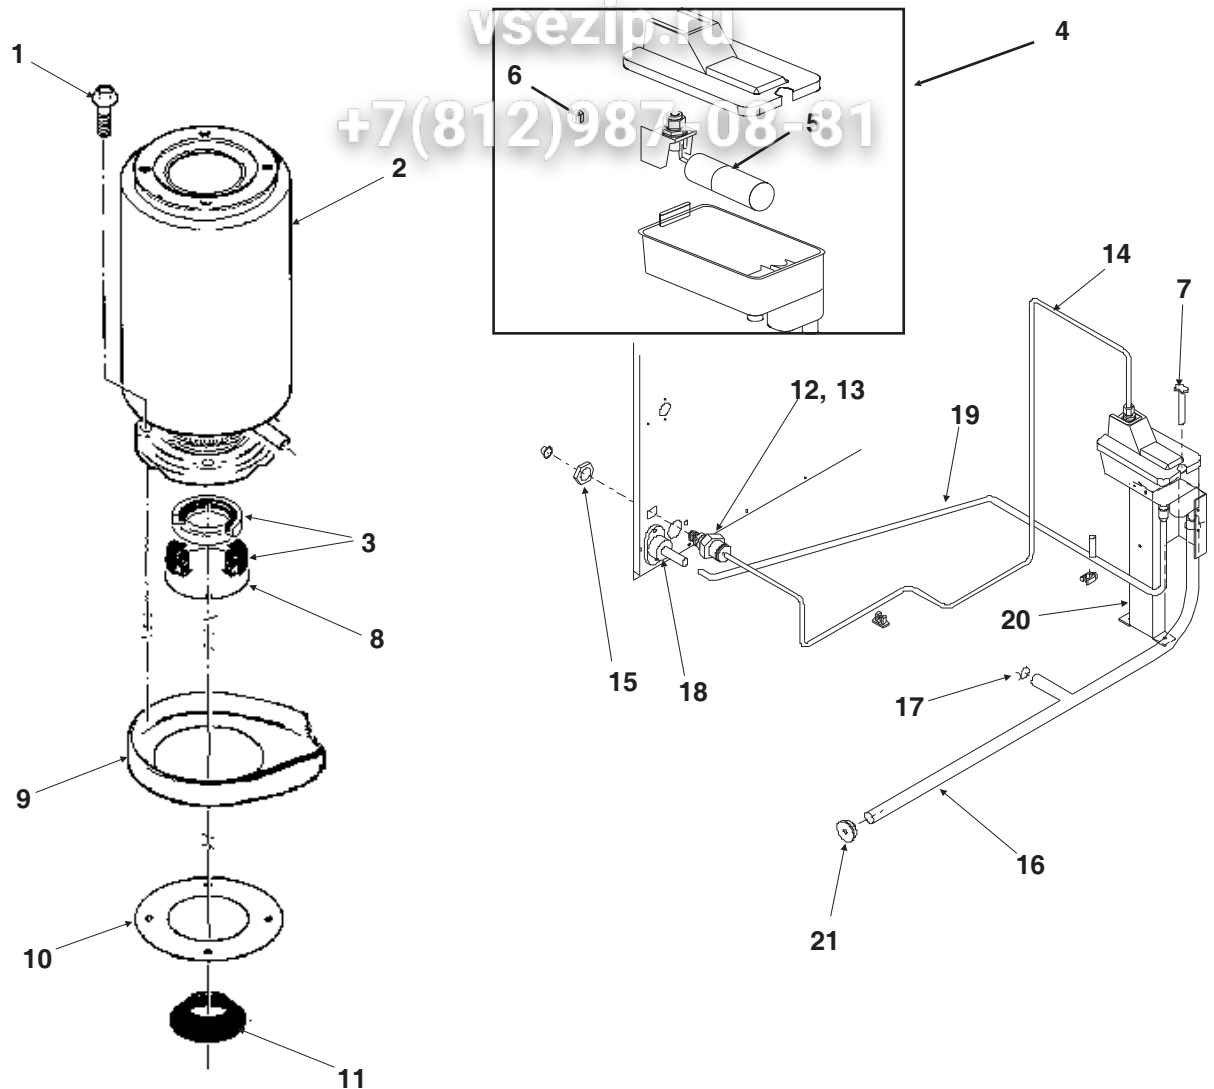

# AutoSentry RL Single System SERVICE PARTS

Знаменит

vsezip.ru

+7(812)987-08-81

ITEM NUMBER	PART NUMBER	DESCRIPTION	ITEM NUMBER	PART NUMBER	DESCRIPTION
1	A38246-001	Back panel,	8	A33255-002	Front Panel, louvered
2	A33256-002	Top Panel, S.S.		A39048-001	Front panel, non-louvered
3	A33946-032	Service Panel, louvered	9	A34039-001	Control Box Support
4	A33292-002	Right Side Panel, S.S.	10	A35890-001	Base
5	03-0271-00	Speed Clip (order 3)	11	03-1531-01	Screw
6	15-0808-01	Emblem, grey	12	02-0836-00	Catch
7	03-1419-22	Screw	13	A32435-002	Left Side Panel, S.S.
			14	03-1404-12	Screw
			15.	A36078-001	Reservoir Bracket

# AutoSentry RL Single System SERVICE PARTS

Water System

ITEM NUMBER	PART NUMBER	DESCRIPTION	ITEM NUMBER	PART NUMBER	DESCRIPTION
1	03-1405-41	Cap Screw	15	03-1394-01	Pal Nut
2	see pages 5 and 6		16	A36154-001	Evap. water inlet tube
3	02-0929-23	Water Seal	17	02-1338-00	Hose clamp
4	02-3266-01	Reservoir & valve	18	02-3692-22	Drain fitting
5	02-3266-02	Float valve	19	02-3826-01	Res. overflow hose
6	02-3266-03	Plunger/seat	20	A36078-002	Reservoir bracket
7	12-2760-21	Water Level Sensor	21	13-0840-01	Rubber cap
8	A32777-001	Retaining Ring for Seal			
9	02-3837-01	Drip Pan			
10	13-0704-00	Gasket			
11	13-0868-01	Water Shed			
12	16-1039-01	Male connector for plastic			
13	16-0835-01	Inlet fitting			
14	13-0895-01	Inlet tubing, 4 ft. req.			