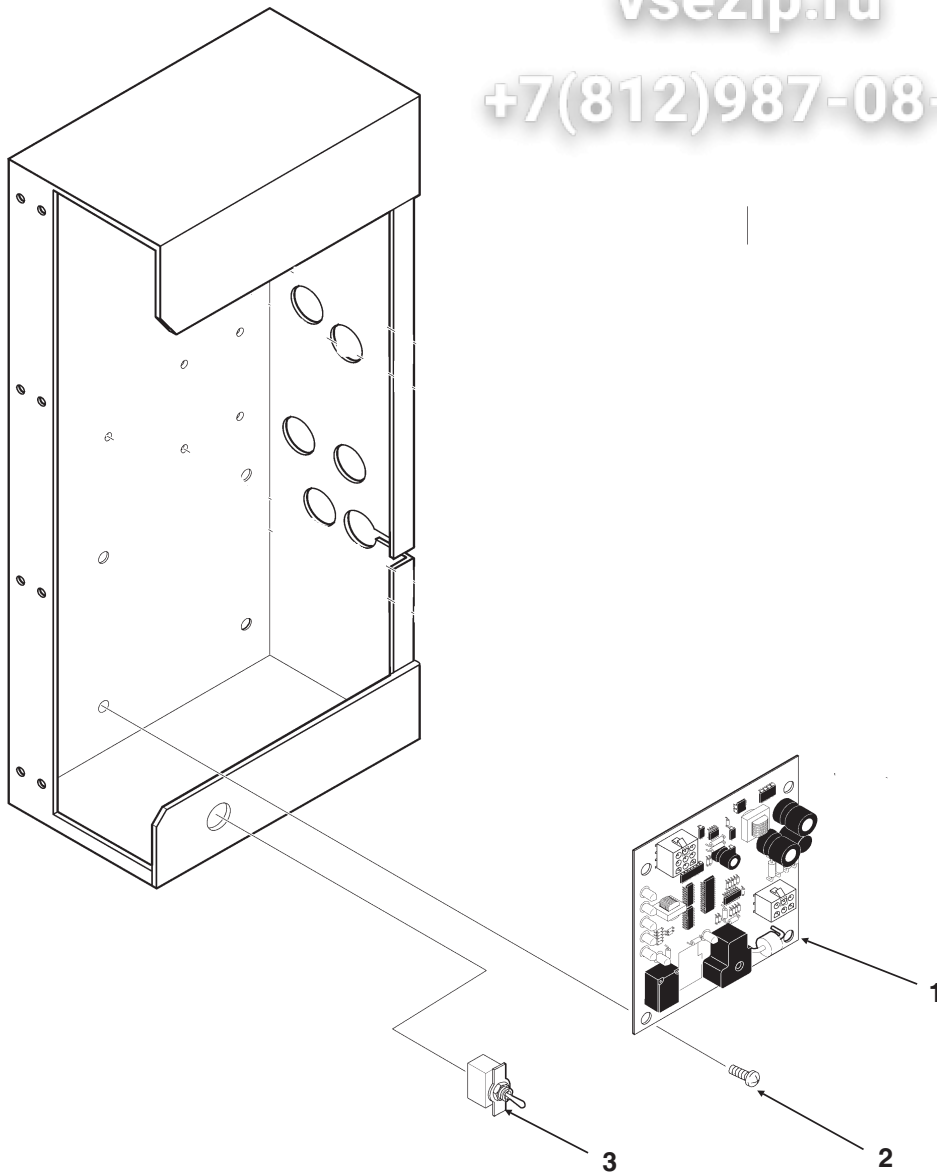

## FME Evaporator, Chute, Bin Controls

ITEM NUMBER	PART NUMBER	DESCRIPTION
1.	A34969-001	Bail clip
2.	02-3268-01	Drain tube holder
3.	02-2930-04	Ice Chute Cover
4.	A32963-001	Insulation Top (half)
5.	02-2926-01	Ice Chute Body
6.	A33102-001	Insulation Collar
Inside		
7.	02-2929-04	Ice Chute Lower
8.	A37708-021	Bin Controls Assy. (set of 2)
9.	A32930-001	Chute Gasket
10.	03-1405-52	Hex Cap Screw
11.	02-3001-01	Ice Sweep
12.	13-0871-01	Water Shed
13.	02-2978-01	Lip Seal
14.	02-3128-20	Breaker Cover
15.	13-0617-54	O-Ring
16.	08-0660-01	Auger Stud, thrust
Washer		
17.	A35419-020	Strap kit
18.	A34559-020	Bearing
19.	02-2977-01	Lip Seal
20.	03-1405-27	Screw
21.	13-0617-52	O-Ring
22.	02-2916-01	Slotted Collar
23.	13-0617-45	O-Ring
24.	03-1544-08	Soc. Head Screw
25.	A34505-020	Breaker (Divider) (includes 18 & 19)
26.	A38071-022	Auger for all but 804
	A38071-021	Auger for FME804
27.	A32890-020	Evaporator - for all but 804
	A33194-020	Evaporator for 804
28.	03-1405-41	Cap Screw
29.	A32962-001	Insulation Bot. (half)
30.	02-3837-01	Drip Pan
31.	13-0704-00	Drip Pan Gasket
32.	13-0868-01	Water Shed
33.	13-0617-49	O-Ring
34.	03-1408-36	Washer

# AutoSentry RL Single System SERVICE PARTS

Зип Общепит

vsezip.ru

+7(812)987-08-81

ITEM NUMBER	PART NUMBER	Control Box DESCRIPTION
1	12-2835-22	Circuit Board
2	12-2350-01	Stand off
3	12-0426-01	Mode Switch
Not Illustrated:		
4	12-0813-04	Terminal Strip