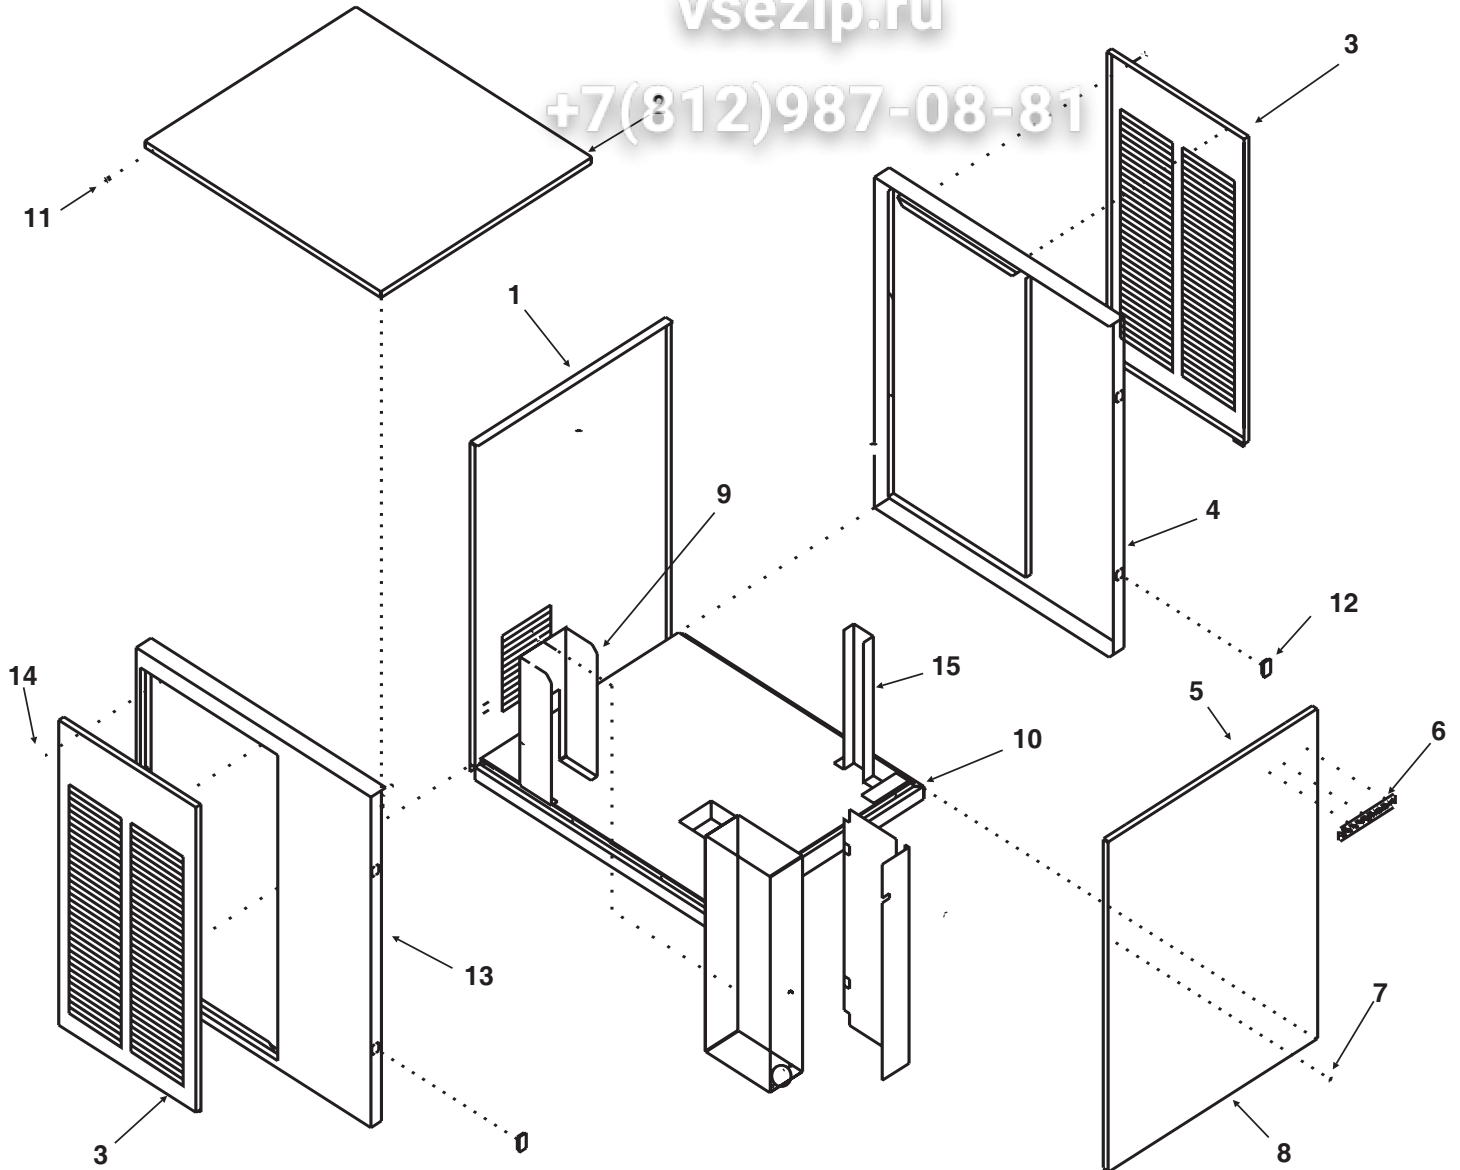

AutoSentry RL Single System SERVICE PARTS

Знаменит

vsezip.ru

+7(812)987-08-81

ITEM NUMBER	PART NUMBER	DESCRIPTION	ITEM NUMBER	PART NUMBER	DESCRIPTION
1	A38246-001	Back panel,	8	A33255-002	Front Panel, louvered
2	A33256-002	Top Panel, S.S.		A39048-001	Front panel, non-louvered
3	A33946-032	Service Panel, louvered	9	A34039-001	Control Box Support
4	A33292-002	Right Side Panel, S.S.	10	A35890-001	Base
5	03-0271-00	Speed Clip (order 3)	11	03-1531-01	Screw
6	15-0808-01	Emblem, grey	12	02-0836-00	Catch
7	03-1419-22	Screw	13	A32435-002	Left Side Panel, S.S.
			14	03-1404-12	Screw
			15.	A36078-001	Reservoir Bracket