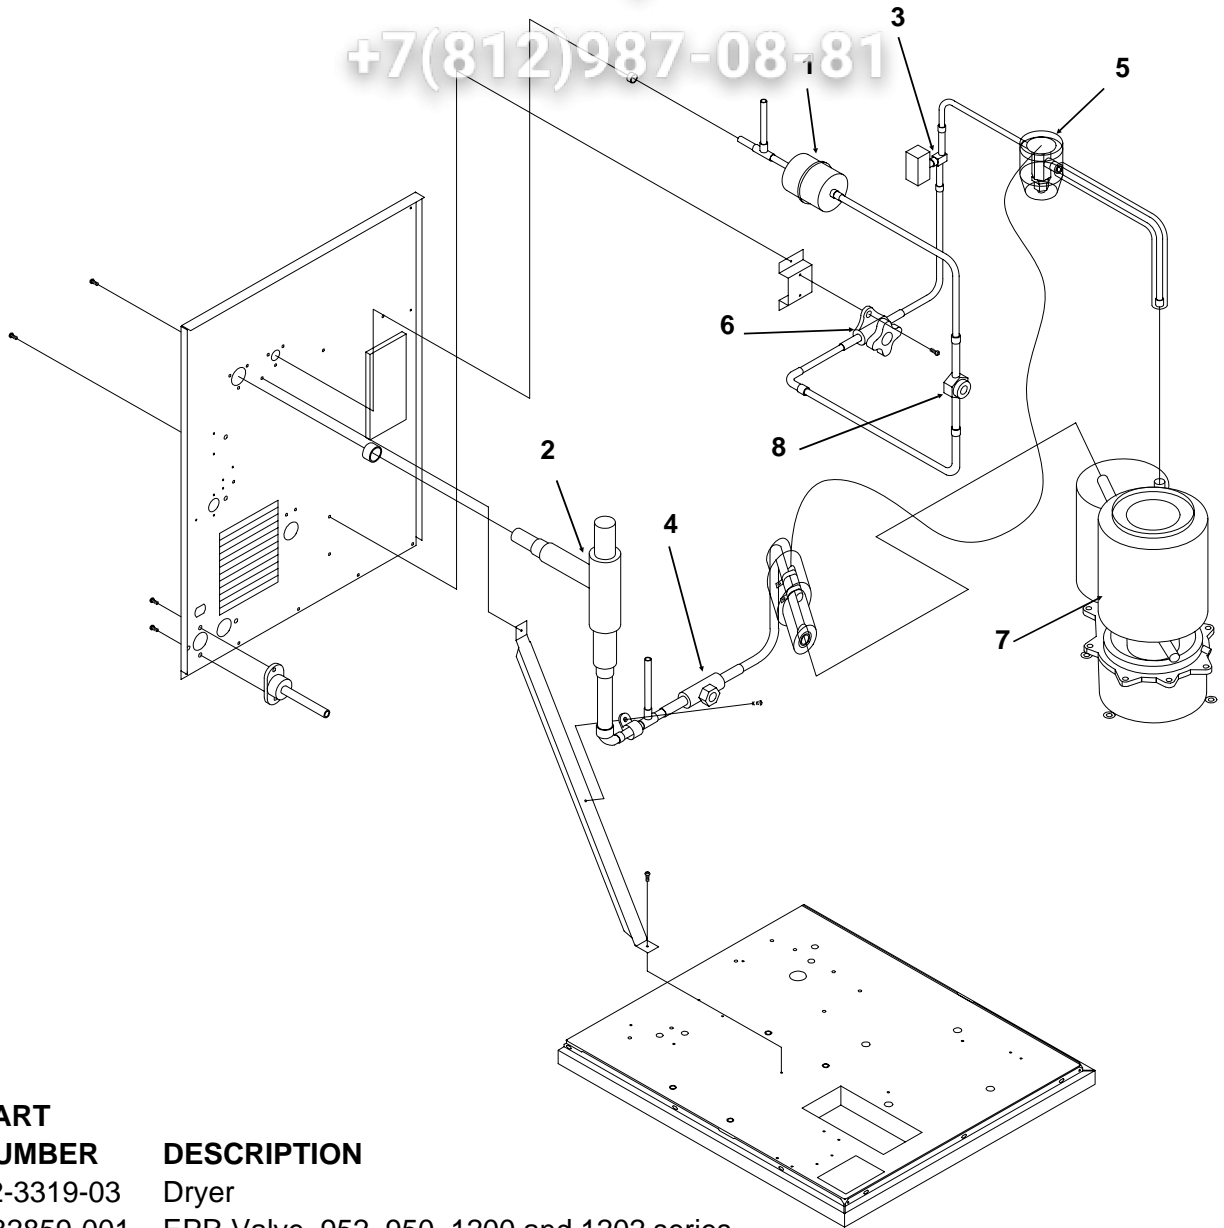

RL Single System SERVICE PARTS

Water System

ITEM NUMBER	PART NUMBER	DESCRIPTION	ITEM NUMBER	PART NUMBER	DESCRIPTION
1	03-1405-46	Cap Screw	15	16-0162-00	Strainer - not used after 11/97
2	A32890-020	Evaporator	16	A36154-001	Evap. water inlet tube
3	02-0929-23	Water Seal	17	02-1338-00	Hose clamp
4	02-3266-20	Reservoir & valve	18	13-0079-03	Res. overflow hose 33"
5	02-3266-21	Float valve	19	03-1639-03	Screw
6	02-3266-03	Plunger/seat	20	A36078-002	Reservoir bracket
7	A33101-022	Water Level Sensor	21	13-0840-01	Rubber cap
8	A32777-001	Retaining Ring for Seal	22	16-0670-02	Tee
9	A37705-021	Drip Pan			
10	13-0704-00	Gasket			
11	13-0868-01	Water Shed			
12	A27318-001	Water Inlet Fitting for copper			
	16-0835-01	Inlet fitting			
	16-1039-01	Male connector for plastic			

RL Single System SERVICE PARTS

Refrigeration System

vsezip.ru

+7(812)987-08-81

ITEM NUMBER	PART NUMBER	DESCRIPTION
1	02-3319-03	Dryer
2	A32859-001	EPR Valve, 952, 950, 1200 and 1202 series
	A32859-002	EPR Valve, 1250 and 1500 series
3	12-2135-02	Solenoid Valve
4	11-0548-02	Ball Valve
5	11-0488-21	TXV for FME1200RL or NME950RL (R-404A)
	11-0482-21	TXV for FME1500RL or NME1250RL (R-404A)
	11-0477-20	TXV for FM1202RL or NM952RL (R-22)
6	11-0548-01	Shut Off Valve
7	A32890-020	Evaporator
8	16-0762-02	Sight Glass

RL Single System SERVICE PARTS

FM or FME Evaporator, Chute, Bin Controls

ITEM NUMBER	PART NUMBER	DESCRIPTION
1.	A34969-001	Bail clip
2.	02-3268-01	Drain tube holder
3.	02-2930-04	Ice Chute Cover
4.	A32963-001	Insulation Top (half)
5.	02-2926-01	Ice Chute Body
6.	A33102-001	Insulation Collar Inside
7.	02-2929-04	Ice Chute Lower
8.	A37708-021	Bin Controls Assy. (set of 2)
9.	A32930-001	Chute Gasket
10.	03-1405-52	Hex Cap Screw
11.	02-3001-01	Ice Sweep
12.	13-0871-01	Water Shed
13.	02-2978-01	Lip Seal
14.	02-3128-20	Breaker Cover
15.	13-0617-54	O-Ring
16.	08-0660-01	Auger Stud, thrust Washer
17.	A35419-020	Strap kit
18.	A34559-020	Bearing
19.	02-2977-01	Lip Seal
20.	03-1405-27	Screw