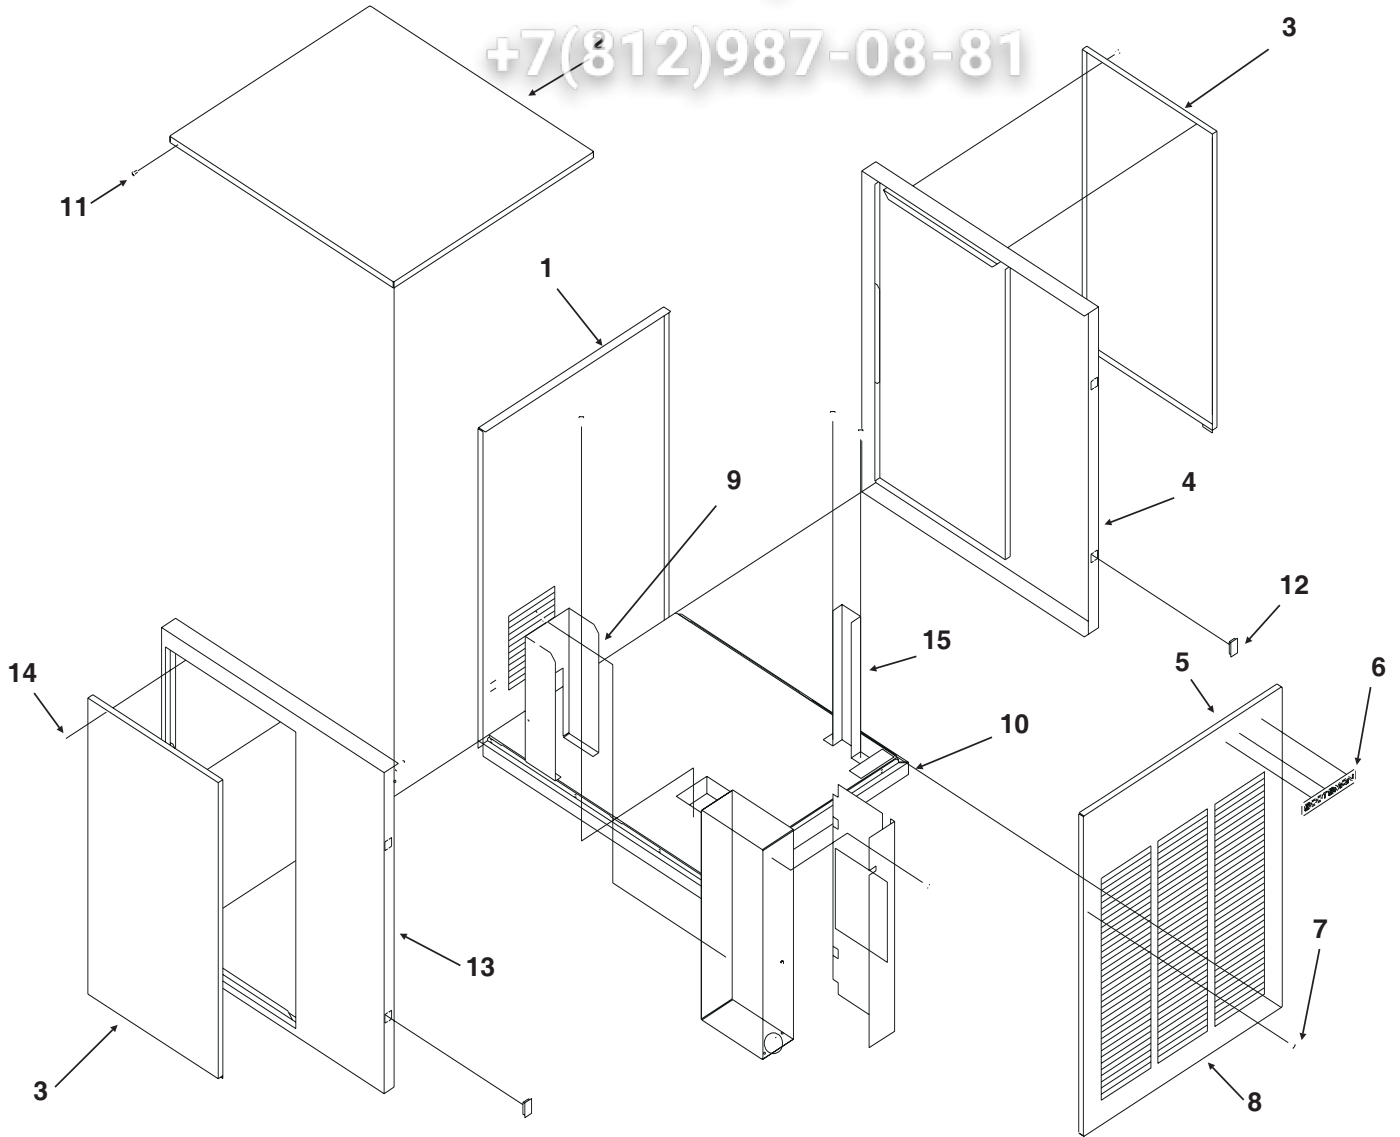

RL Single System SERVICE PARTS

Cabinet

Зип Общепит

vsezip.ru

+7(812)987-08-81

ITEM NUMBER	PART NUMBER	DESCRIPTION	ITEM NUMBER	PART NUMBER	DESCRIPTION
1	A35924-015	Back panel, gray	8	A33255-015	Front panel, gray
2	A33256-015	Top panel, gray		A33255-002	Front Panel, S.S.
	A33256-002	Top Panel, S.S.	9	A34039-001	Control Box Support
3	A34038-015	Service panel, gray	10	A35890-001	Base
	A34038-002	Service Panel, S.S.	11	03-1531-01	Screw
4	A33292-015	Right side panel, gray	12	02-0836-00	Catch
	A33292-002	Right Side Panel, S.S.	13	A32435-015	Left side panel, gray
5	03-0271-00	Speed Clip (order 3)		A32435-002	Left Side Panel, S.S.
6	15-0808-03	Emblem, grey	14	03-1404-12	Screw
7	03-1419-22	Screw	15.	A36078-001	Reservoir Bracket