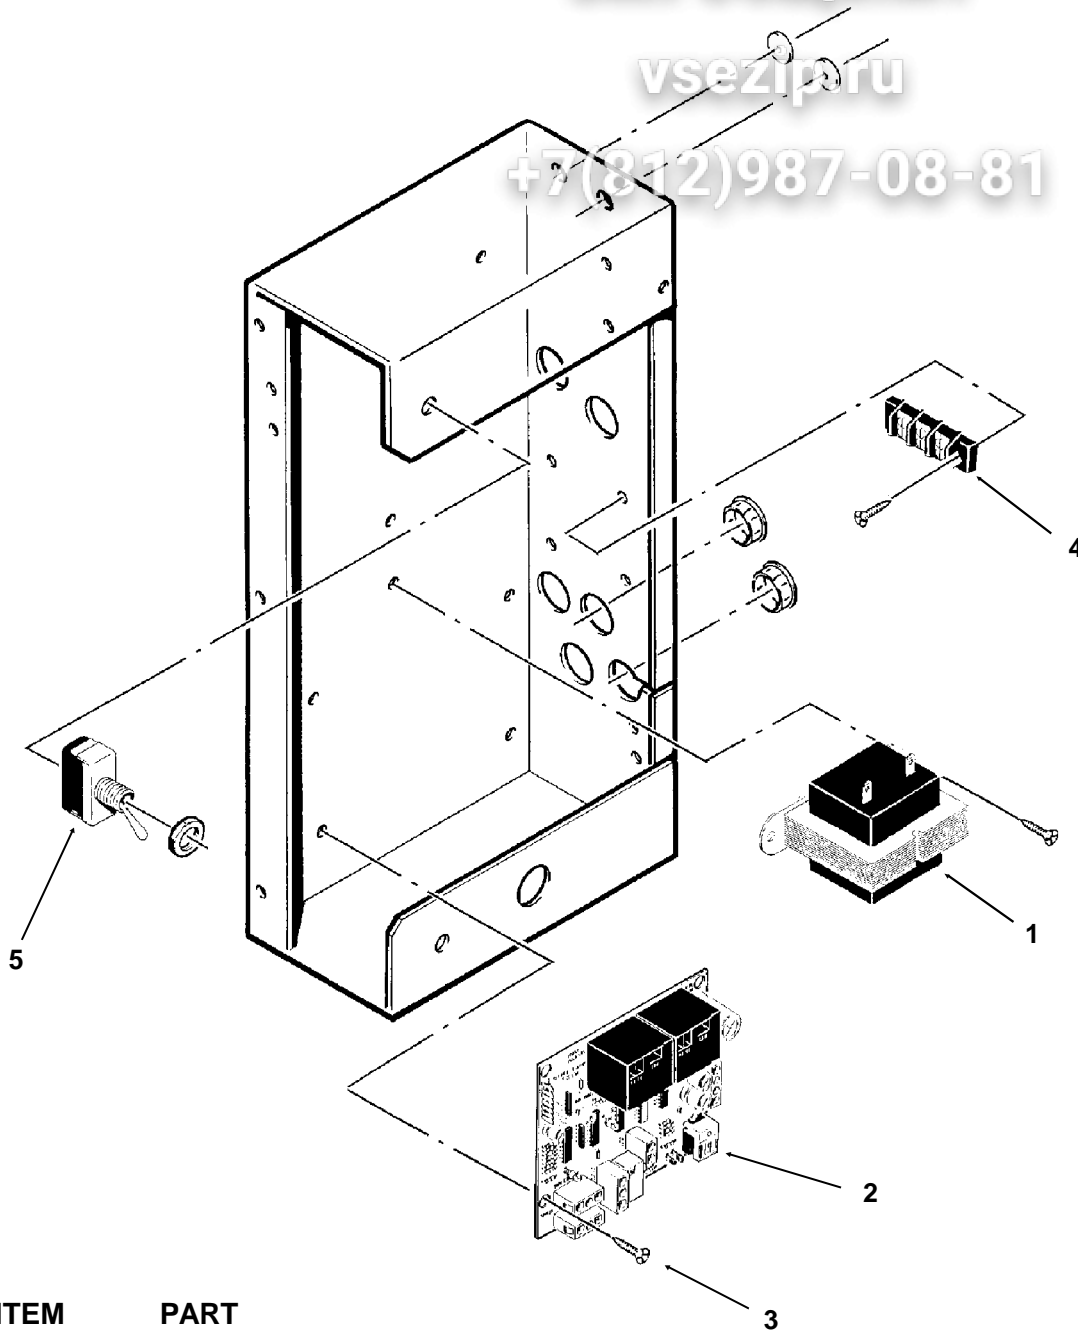

RL Single System SERVICE PARTS

Control Box ЩЕПИТ

vsezip.ru

+7(812)987-08-81

ITEM NUMBER	PART NUMBER	DESCRIPTION
1	12-2285-22	Transformer
2	A37750-021	Circuit Board
3	12-2350-01	Stand off
4	12-0813-04	Terminal Strip
5	12-0426-01	Master Switch

Not Illustrated:

6	12-2340-01	Wire harness to transformer
7	A34055-001	Control Box Cover