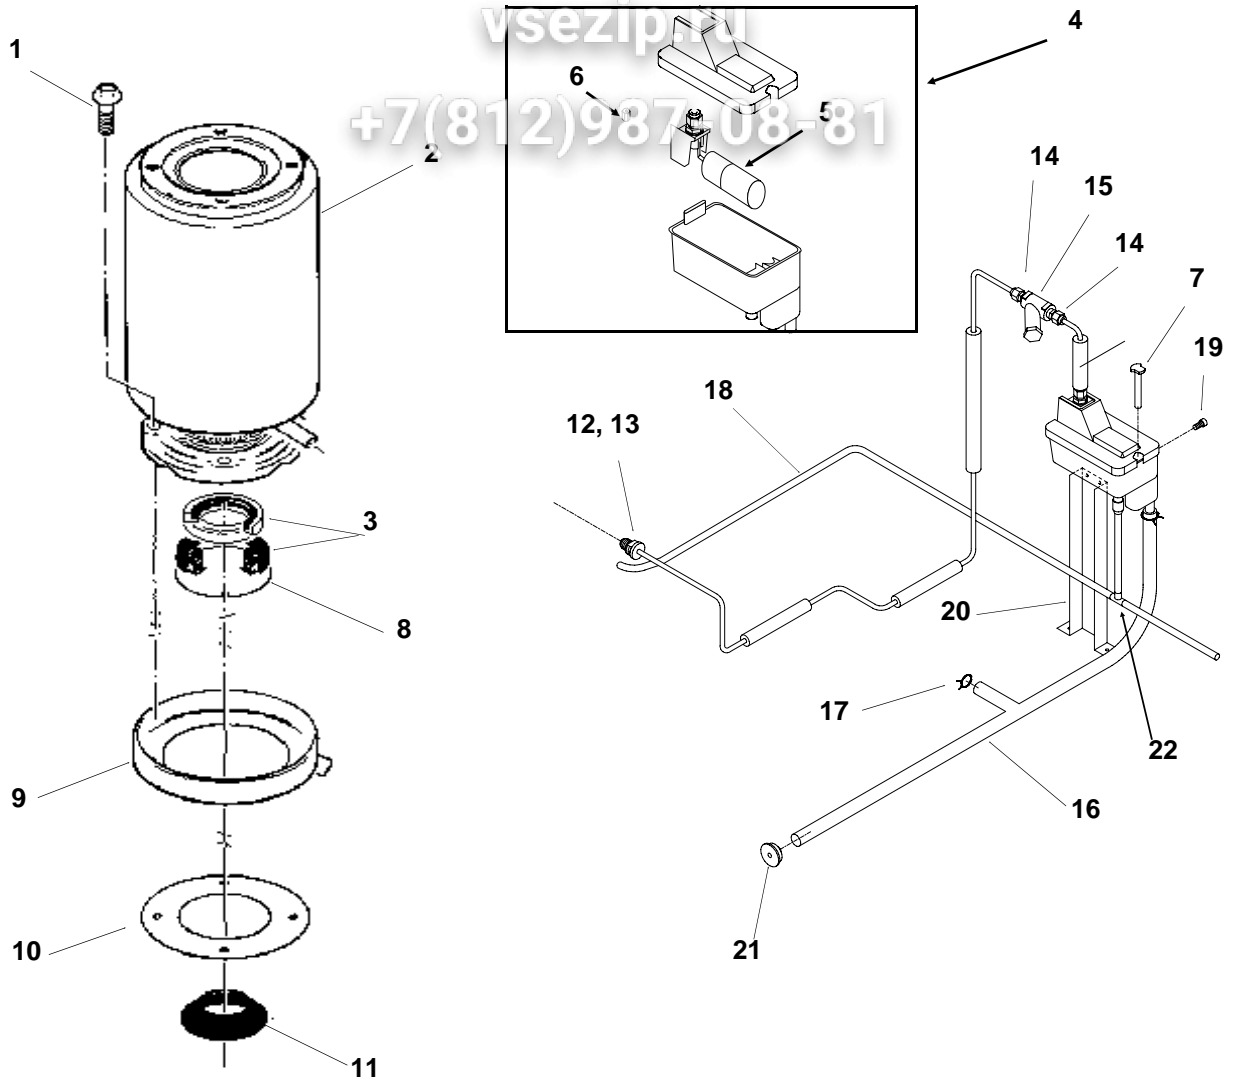

RL Single System SERVICE PARTS

Cabinet

Зип Общепит

vsezip.ru

+7(812)987-08-81

ITEM NUMBER	PART NUMBER	DESCRIPTION	ITEM NUMBER	PART NUMBER	DESCRIPTION
1	A35924-015	Back panel, gray	8	A33255-015	Front panel, gray
2	A33256-015	Top panel, gray		A33255-002	Front Panel, S.S.
	A33256-002	Top Panel, S.S.	9	A34039-001	Control Box Support
3	A34038-015	Service panel, gray	10	A35890-001	Base
	A34038-002	Service Panel, S.S.	11	03-1531-01	Screw
4	A33292-015	Right side panel, gray	12	02-0836-00	Catch
	A33292-002	Right Side Panel, S.S.	13	A32435-015	Left side panel, gray
5	03-0271-00	Speed Clip (order 3)		A32435-002	Left Side Panel, S.S.
6	15-0808-03	Emblem, grey	14	03-1404-12	Screw
7	03-1419-22	Screw	15.	A36078-001	Reservoir Bracket

RL Single System SERVICE PARTS

Water System

ITEM NUMBER	PART NUMBER	DESCRIPTION	ITEM NUMBER	PART NUMBER	DESCRIPTION
1	03-1405-46	Cap Screw	15	16-0162-00	Strainer - not used after 11/97
2	A32890-020	Evaporator	16	A36154-001	Evap. water inlet tube
3	02-0929-23	Water Seal	17	02-1338-00	Hose clamp
4	02-3266-20	Reservoir & valve	18	13-0079-03	Res. overflow hose 33"
5	02-3266-21	Float valve	19	03-1639-03	Screw
6	02-3266-03	Plunger/seat	20	A36078-002	Reservoir bracket
7	A33101-022	Water Level Sensor	21	13-0840-01	Rubber cap
8	A32777-001	Retaining Ring for Seal	22	16-0670-02	Tee
9	A37705-021	Drip Pan			
10	13-0704-00	Gasket			
11	13-0868-01	Water Shed			
12	A27318-001	Water Inlet Fitting for copper			
	16-0835-01	Inlet fitting			
	16-1039-01	Male connector for plastic			