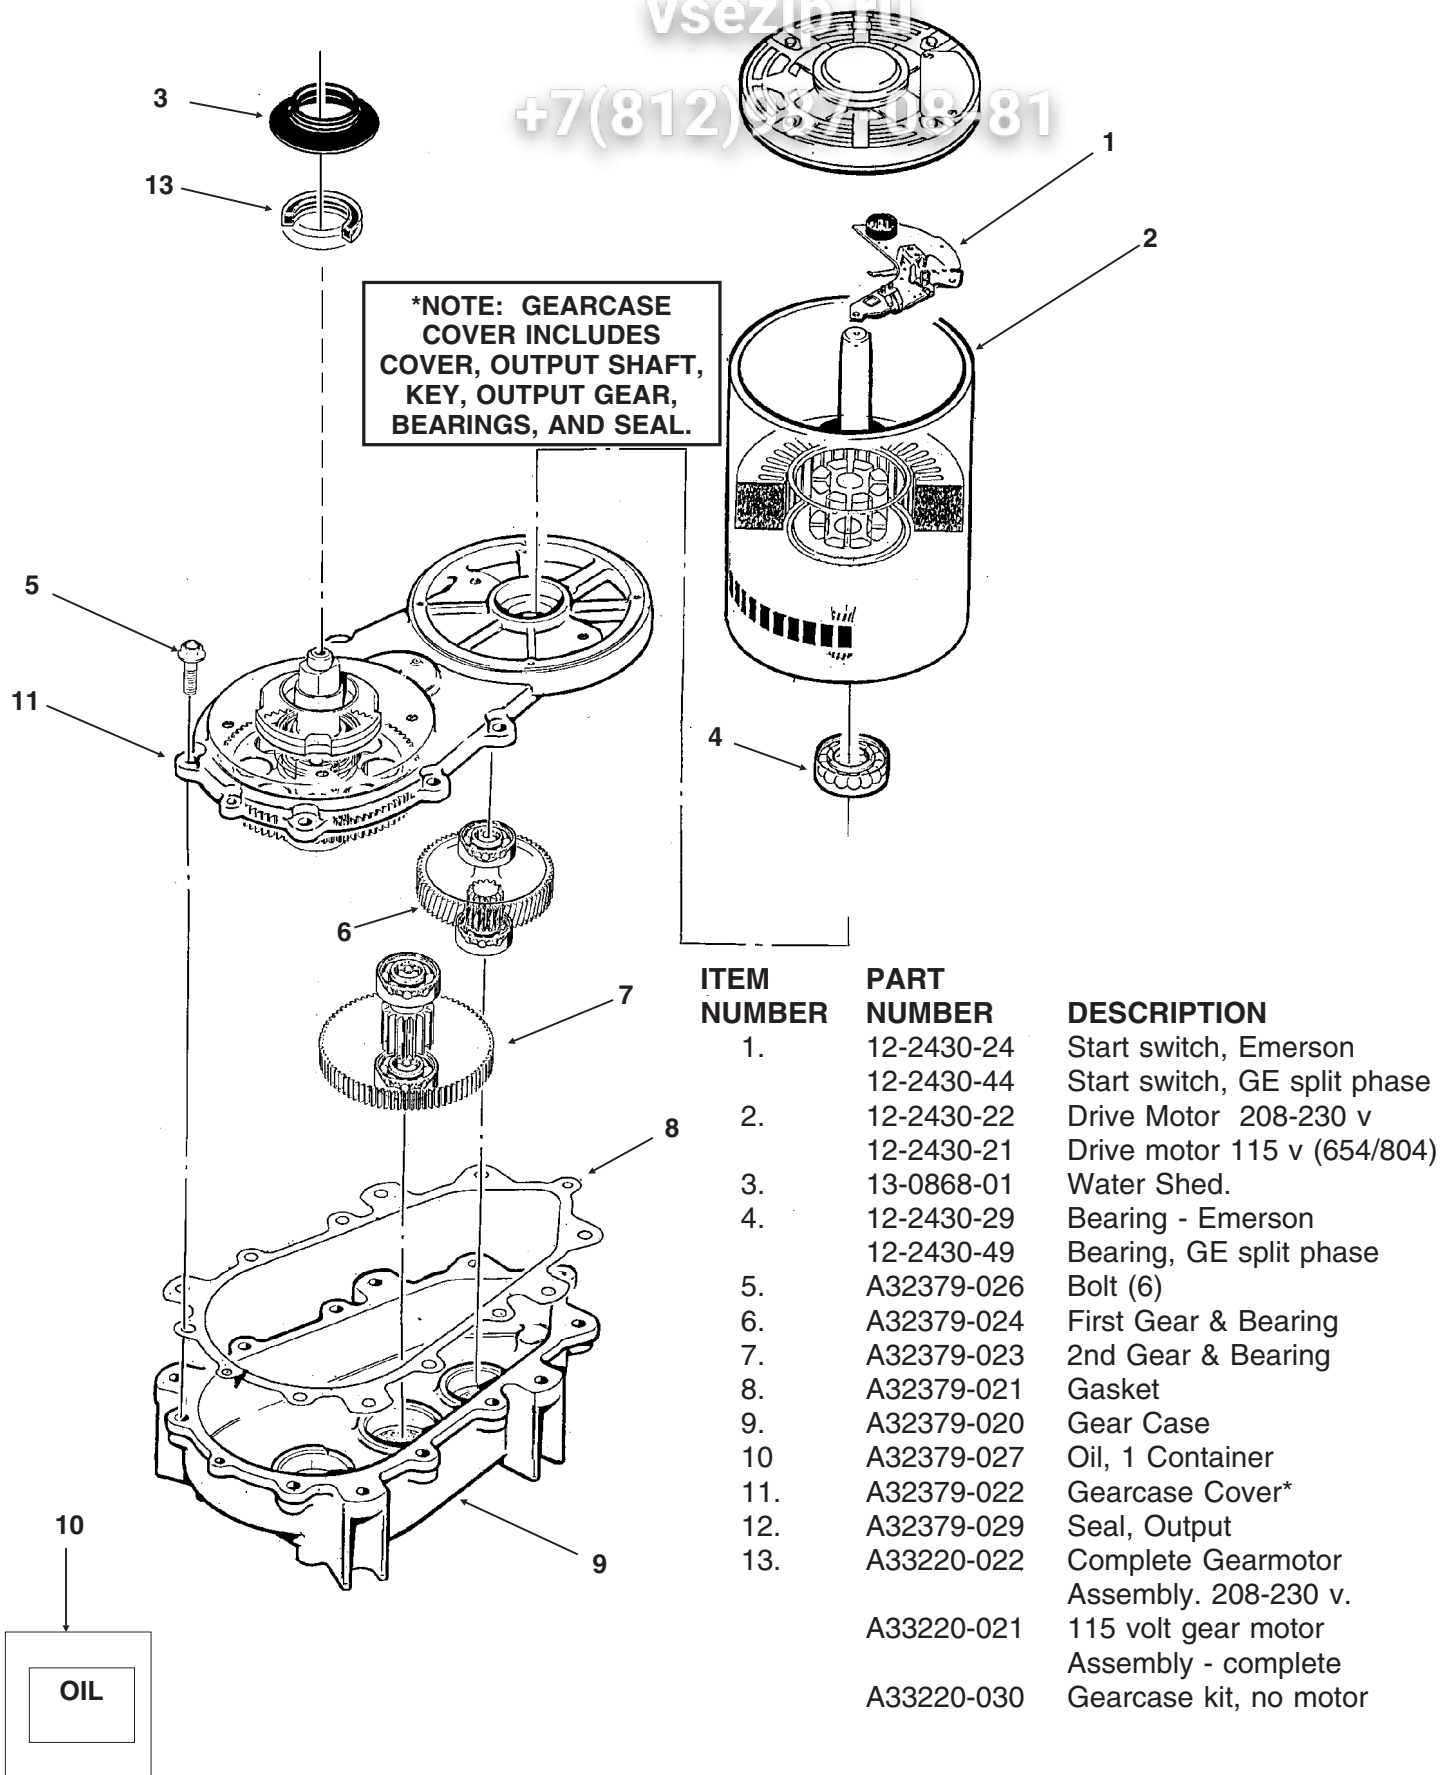

RL Single System SERVICE PARTS

Замовлення

vsezip.ru

+7(812) 471981

ITEM NUMBER	PART NUMBER	DESCRIPTION
1.	12-2430-24	Start switch, Emerson
	12-2430-44	Start switch, GE split phase
2.	12-2430-22	Drive Motor 208-230 v
	12-2430-21	Drive motor 115 v (654/804)
3.	13-0868-01	Water Shed.
4.	12-2430-29	Bearing - Emerson
	12-2430-49	Bearing, GE split phase
5.	A32379-026	Bolt (6)
6.	A32379-024	First Gear & Bearing
7.	A32379-023	2nd Gear & Bearing
8.	A32379-021	Gasket
9.	A32379-020	Gear Case
10.	A32379-027	Oil, 1 Container
11.	A32379-022	Gearcase Cover*
12.	A32379-029	Seal, Output
13.	A33220-022	Complete Gearmotor Assembly. 208-230 v.
	A33220-021	115 volt gear motor Assembly - complete
	A33220-030	Gearcase kit, no motor