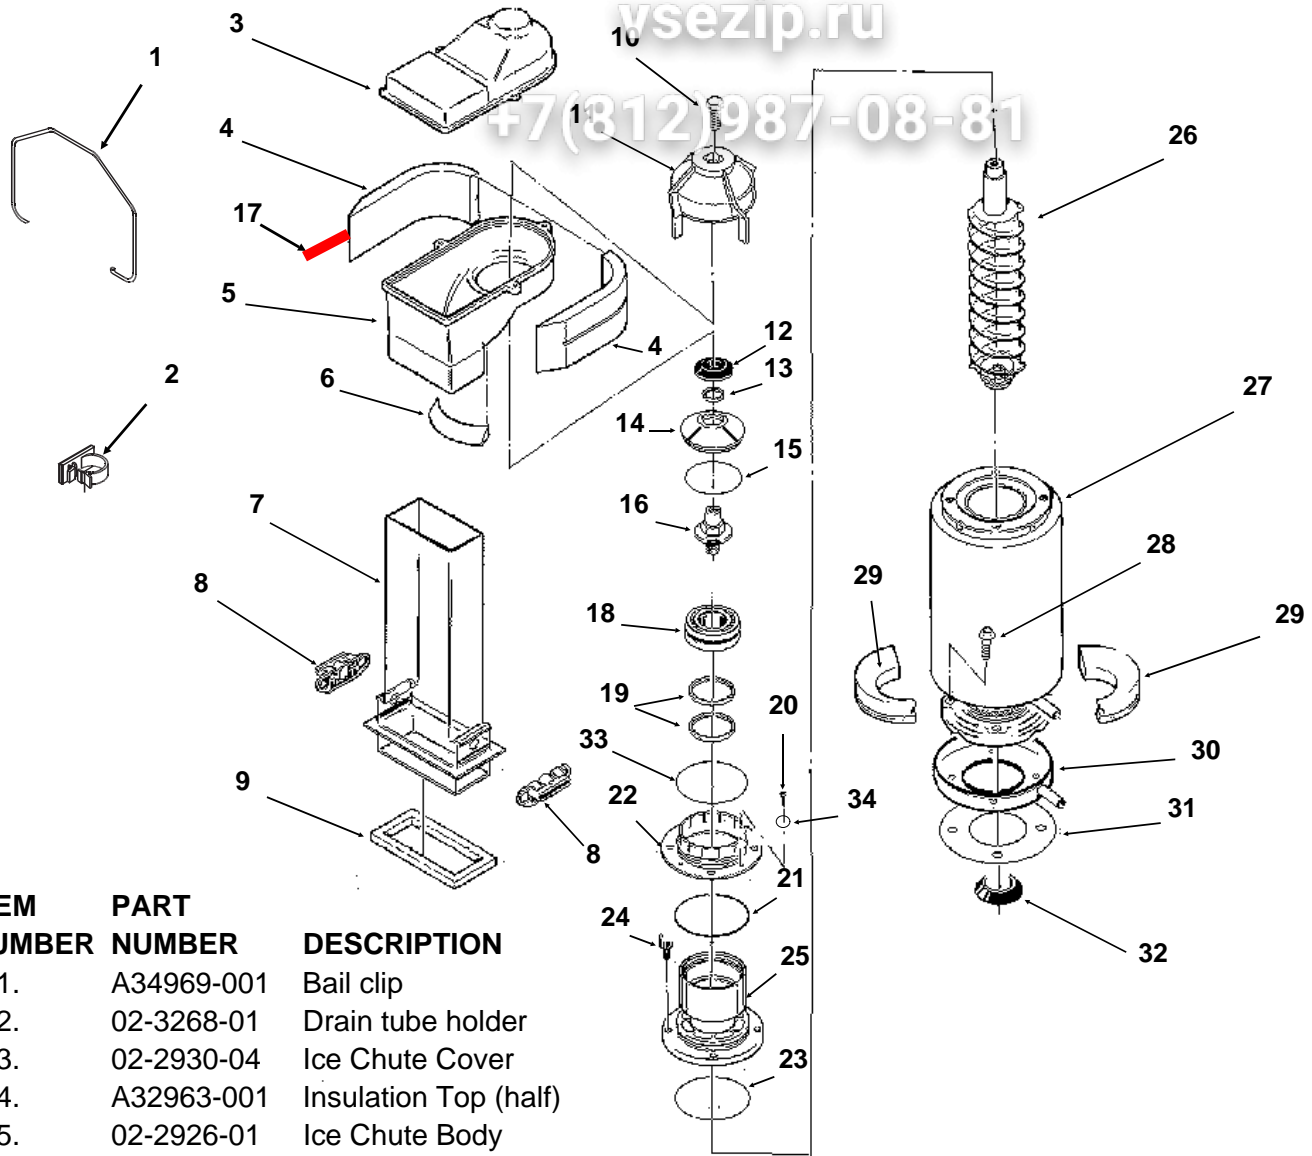

RL Single System SERVICE PARTS

Water System

ITEM NUMBER	PART NUMBER	DESCRIPTION	ITEM NUMBER	PART NUMBER	DESCRIPTION
1	03-1405-46	Cap Screw	15	16-0162-00	Strainer - not used after 11/97
2	A32890-020	Evaporator	16	A36154-001	Evap. water inlet tube
3	02-0929-23	Water Seal	17	02-1338-00	Hose clamp
4	02-3266-20	Reservoir & valve	18	13-0079-03	Res. overflow hose 33"
5	02-3266-21	Float valve	19	03-1639-03	Screw
6	02-3266-03	Plunger/seat	20	A36078-002	Reservoir bracket
7	A33101-022	Water Level Sensor	21	13-0840-01	Rubber cap
8	A32777-001	Retaining Ring for Seal	22	16-0670-02	Tee
9	A37705-021	Drip Pan			
10	13-0704-00	Gasket			
11	13-0868-01	Water Shed			
12	A27318-001	Water Inlet Fitting for copper			
	16-0835-01	Inlet fitting			
	16-1039-01	Male connector for plastic			

RL Single System SERVICE PARTS

Refrigeration System

vsezip.ru

+7(812)987-08-81

ITEM NUMBER	PART NUMBER	DESCRIPTION
1	02-3319-03	Dryer
2	A32859-001	EPR Valve, 952, 950, 1200 and 1202 series
	A32859-002	EPR Valve, 1250 and 1500 series
3	12-2135-02	Solenoid Valve
4	11-0548-02	Ball Valve
5	11-0488-21	TXV for FME1200RL or NME950RL (R-404A)
	11-0482-21	TXV for FME1500RL or NME1250RL (R-404A)
	11-0477-20	TXV for FM1202RL or NM952RL (R-22)
6	11-0548-01	Shut Off Valve
7	A32890-020	Evaporator
8	16-0762-02	Sight Glass

RL Single System SERVICE PARTS

FM or FME Evaporator, Chute, Bin Controls

ITEM NUMBER	PART NUMBER	DESCRIPTION
1.	A34969-001	Bail clip
2.	02-3268-01	Drain tube holder
3.	02-2930-04	Ice Chute Cover
4.	A32963-001	Insulation Top (half)
5.	02-2926-01	Ice Chute Body
6.	A33102-001	Insulation Collar Inside
7.	02-2929-04	Ice Chute Lower
8.	A37708-021	Bin Controls Assy. (set of 2)
9.	A32930-001	Chute Gasket
10.	03-1405-52	Hex Cap Screw
11.	02-3001-01	Ice Sweep
12.	13-0871-01	Water Shed
13.	02-2978-01	Lip Seal
14.	02-3128-20	Breaker Cover
15.	13-0617-54	O-Ring
16.	08-0660-01	Auger Stud, thrust Washer
17.	A35419-020	Strap kit
18.	A34559-020	Bearing
19.	02-2977-01	Lip Seal
20.	03-1405-27	Screw