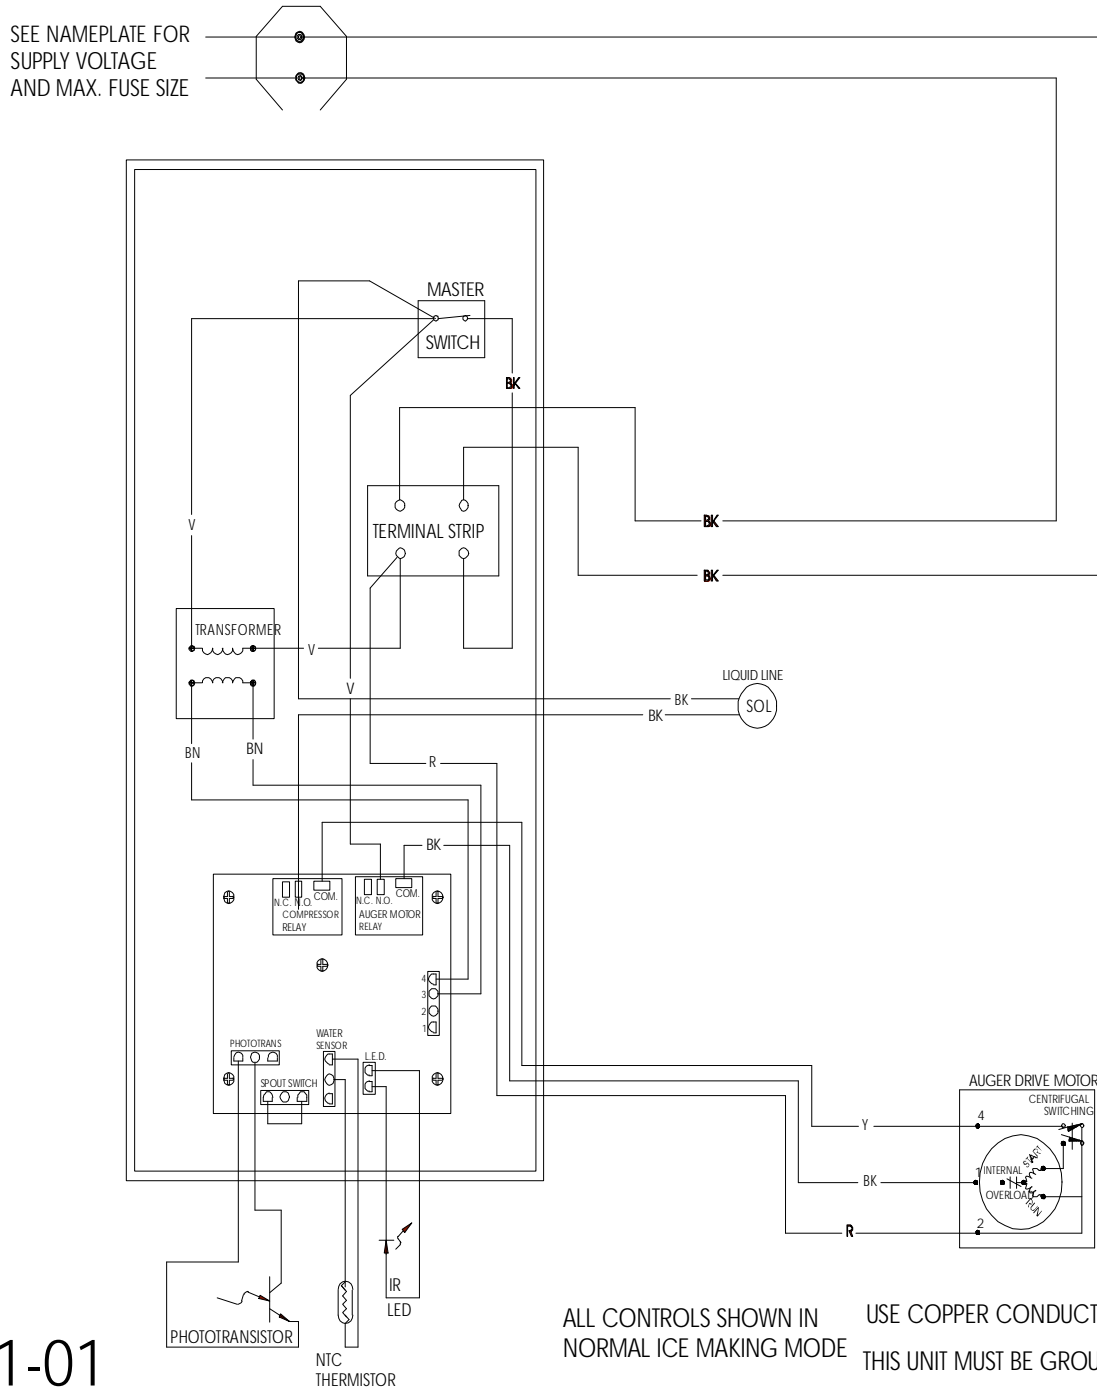

RL Single System SERVICE PARTS

Замовлення

vsezip.ru

+7(812) 471981

ITEM NUMBER	PART NUMBER	DESCRIPTION
1.	12-2430-24	Start switch, Emerson
	12-2430-44	Start switch, GE split phase
2.	12-2430-22	Drive Motor 208-230 v
	12-2430-21	Drive motor 115 v (654/804)
3.	13-0868-01	Water Shed.
4.	12-2430-29	Bearing - Emerson
	12-2430-49	Bearing, GE split phase
5.	A32379-026	Bolt (6)
6.	A32379-024	First Gear & Bearing
7.	A32379-023	2nd Gear & Bearing
8.	A32379-021	Gasket
9.	A32379-020	Gear Case
10.	A32379-027	Oil, 1 Container
11.	A32379-022	Gearcase Cover*
12.	A32379-029	Seal, Output
13.	A33220-022	Complete Gearmotor Assembly. 208-230 v.
	A33220-021	115 volt gear motor Assembly - complete
	A33220-030	Gearcase kit, no motor

Not Illustrated:

6	12-2340-01	Wire harness to transformer
7	A34055-001	Control Box Cover

RL Single System SERVICE PARTS

Wiring Diagram

vsezip.ru

+7(812)987-08-81

17-2491-01

RL Single System SERVICE PARTS