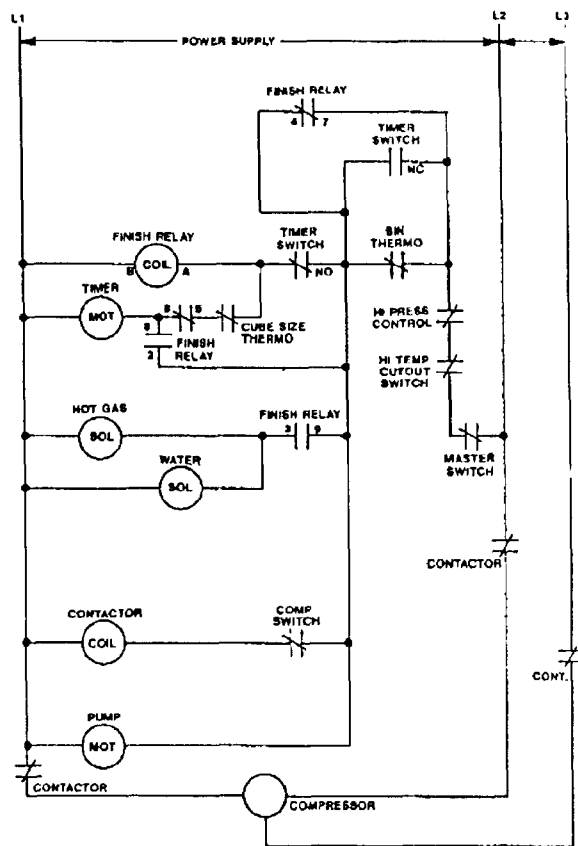

USE COPPER CONDUCTORS ONLY.