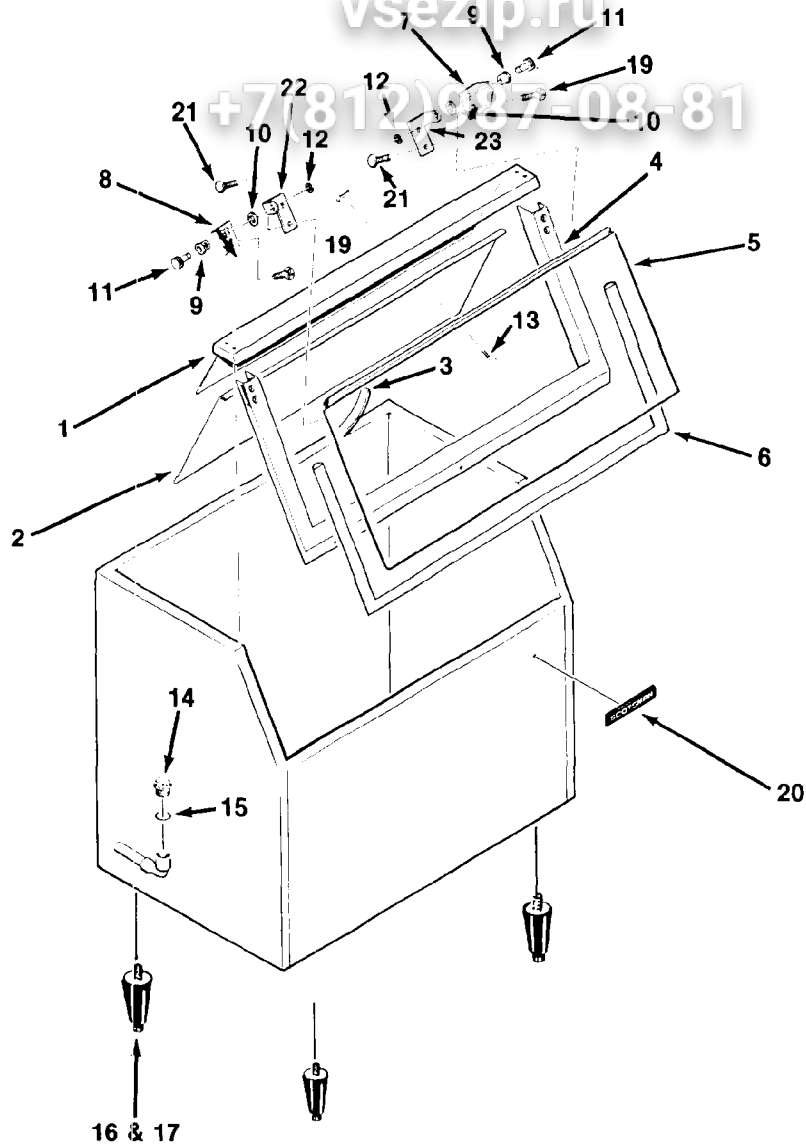

CM1000 SERVICE PARTS

Control Box

Зип Общепит

vsezip.ru

+7(812)987-08-81

ITEM NUMBER	PART NUMBER	DESCRIPTION	ITEM NUMBER	PART NUMBER	DESCRIPTION
1	18-1901-48	Start Capacitor	14	12-0426-01	Switch
2	18-4300-50	Start Capacitor Cap	15	12-2311-01	Snap bushing
3	03-1419-05	Screw	16	18-1902-55	Run Capacitor
4	11-0436-21	Cube Size Control	17	A09388-002	Run Cap Brace
5	02-2242-02	Stand off	18	02-2790-01	Snap Bushing
6	12-1912-01	Circuit board	19	no number	Bracket
7	12-1979-03	Relay	20	A31799-001	Control Box Cover
8	12-1980-22	Timer	21	no number	Control Box
9	12-2048-01	Contacteur, single phase	22	11-0426-21	Fan Control (AC)
	12-0739-02	Contacteur, three phase			
10	18-1903-46	Potential relay			
11	11-0425-21	Hi pressure control, AC			
	11-0410-22	Hi pressure control, WC			
12	11-0427-22	Bin Thermostat			

CM1000 THE PARTS ILLUSTRATIONS AND PARTS LISTS

BH800

ITEM NUMBER	PART NUMBER	DESCRIPTION	ITEM NUMBER	PART NUMBER	DESCRIPTION
1	A32408-001	Canopy	12	03-1539-09	E-Clip
2	A32410-001	Baffle	13	03-0727-06	Thumb Screw Baffle
3	19-0503-04	Gasket - order per ft.	14	02-2809-01	Drain Top
4	A32418-020	Door Frame	15	13-0617-11	O-Ring
5	A32419-020	Door	16	KLP2E	Legs - Enamel
6	13-0595-00	Door Gasket - order per ft. (10')	17	KLP2S	Legs - S.S.
7	A32396-002	Hinge Rt.	18	03-1404-06	Screw (Not Shown)
8	A32396-001	Hinge Lt.	19	03-1360-02	Screw
9	02-2380-01	Hinge Bushing	20	15-0711-01	Emblem
10	02-2380-02	Hinge Spacer	21	03-1418-41	Screw
11	02-2806-01	Shoulder Screw	22	A32456-001	Door Hinge Lt.
			23	A32456-002	Door Hinge Rt.