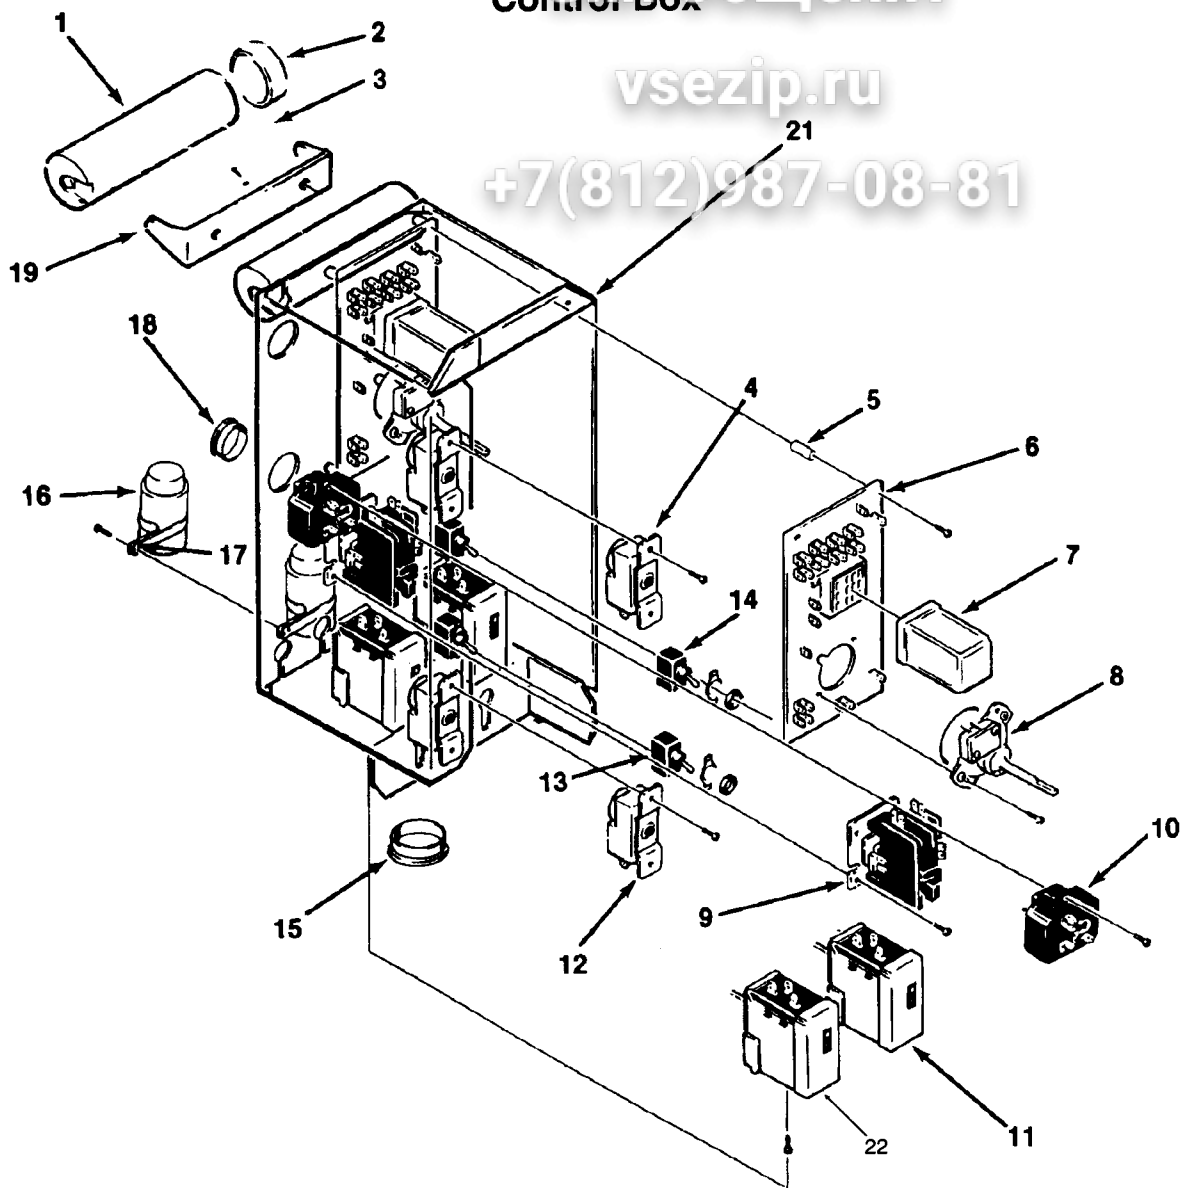

CM1000 SERVICE PARTS

Control Box

Зип Общепит

vsezip.ru

+7(812)987-08-81

ITEM NUMBER	PART NUMBER	DESCRIPTION	ITEM NUMBER	PART NUMBER	DESCRIPTION
1	18-1901-48	Start Capacitor	14	12-0426-01	Switch
2	18-4300-50	Start Capacitor Cap	15	12-2311-01	Snap bushing
3	03-1419-05	Screw	16	18-1902-55	Run Capacitor
4	11-0436-21	Cube Size Control	17	A09388-002	Run Cap Brace
5	02-2242-02	Stand off	18	02-2790-01	Snap Bushing
6	12-1912-01	Circuit board	19	no number	Bracket
7	12-1979-03	Relay	20	A31799-001	Control Box Cover
8	12-1980-22	Timer	21	no number	Control Box
9	12-2048-01	Contacteur, single phase	22	11-0426-21	Fan Control (AC)
	12-0739-02	Contacteur, three phase			
10	18-1903-46	Potential relay			
11	11-0425-21	Hi pressure control, AC			
	11-0410-22	Hi pressure control, WC			
12	11-0427-22	Bin Thermostat