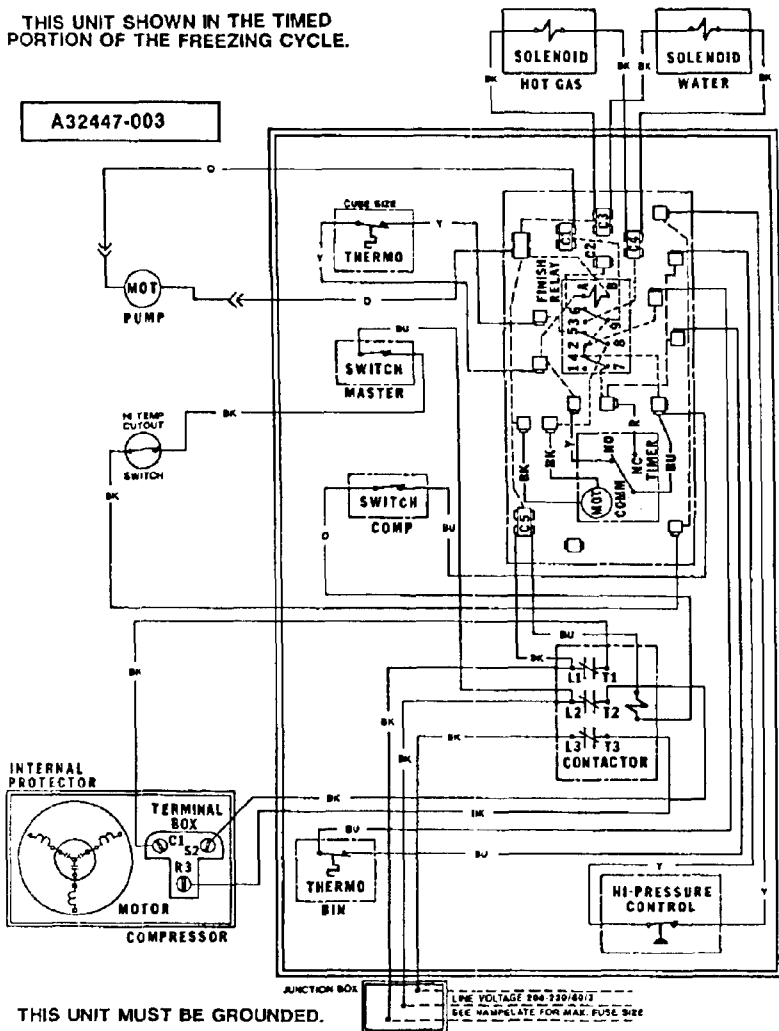

Зип Общепит

CM1000 WIRING DIAGRAMS

CM1000WE-3A (208-230/60/3) Water Cooled

+7(812)987-08-81

THIS UNIT SHOWN IN THE TIMED PORTION OF THE FREEZING CYCLE.

CAUTION: MORE THAN ONE DISCONNECT MEANS MAY BE REQUIRED TO DISCONNECT ALL POWER TO THIS UNIT.