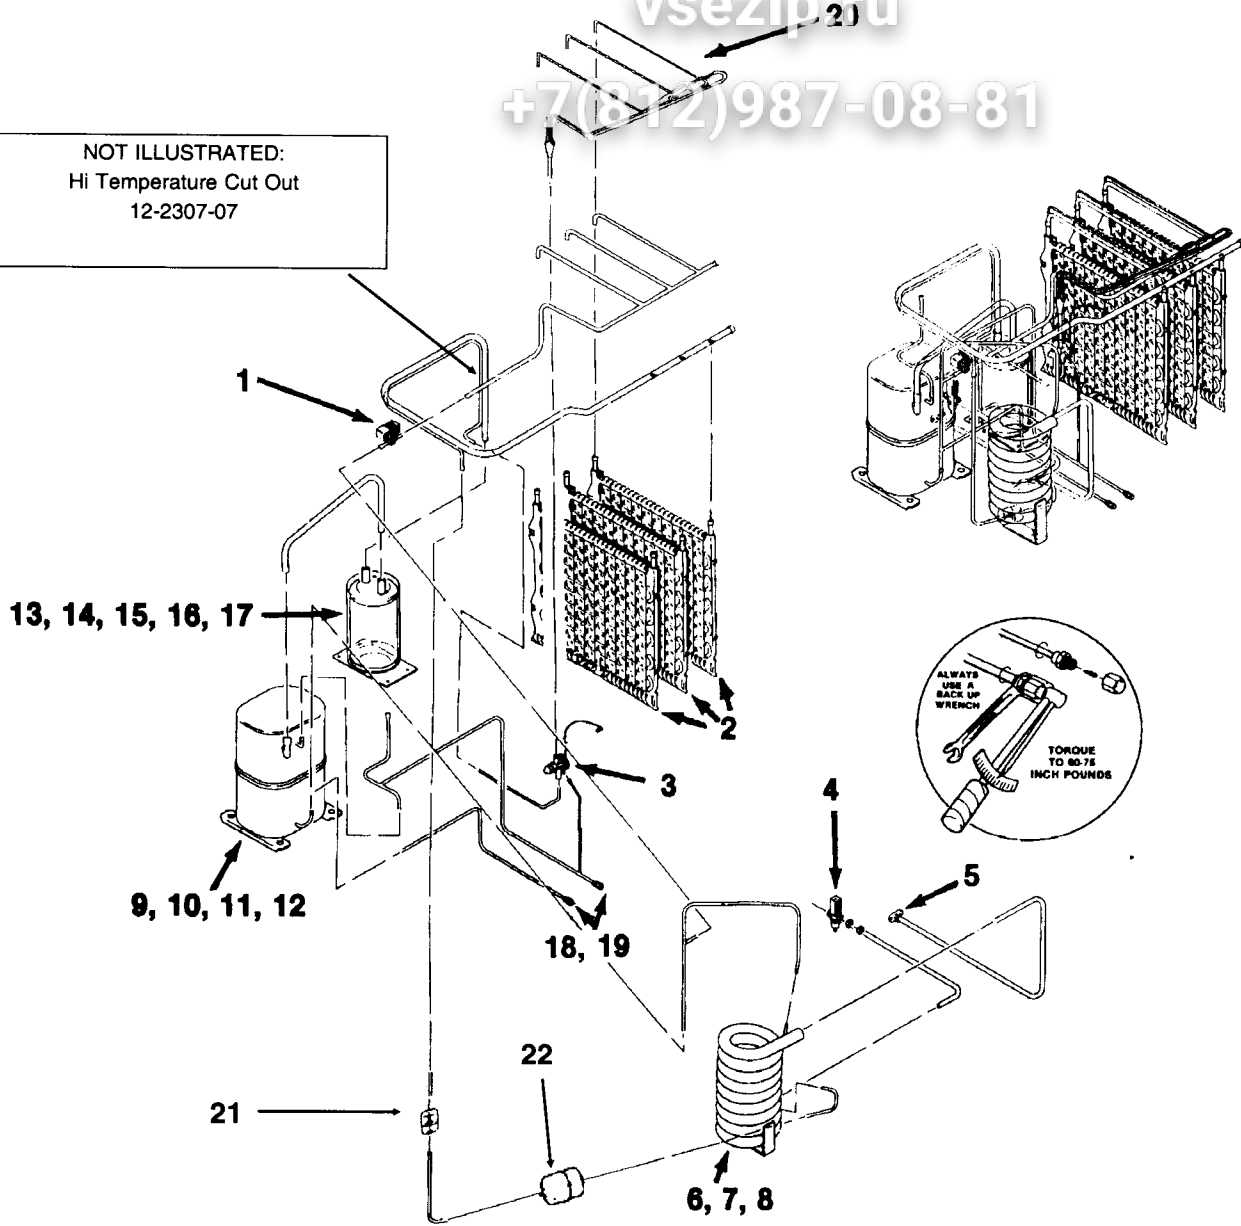

CM1000 SERVICE PARTS

Water Cooled Refrigeration

vsezip.ru
+7(812)987-08-81

NOT ILLUSTRATED:
Hi Temperature Cut Out
12-2307-07

ITEM NUMBER	PART NUMBER	DESCRIPTION	ITEM NUMBER	PART NUMBER	DESCRIPTION
1	12-2320-22	Hot Gas Solenoid	10	18-2200-27	Compressor Sleeve
2	A30296-020	Evaporator Plate	11	18-2300-27	Grommet
3	16-0758-24	Thermo Expansion Valve	12	03-1405-20	Screw
4	11-0424-21	Water Regulator Valve	13	16-0793-21	Accumulator
5	A31828-003	Drain Adaptor	14	03-1406-12	Nut
6	18-6900-01	Condenser, WC	15	03-1407-09	Washer
7	03-1645-01	Condenser Screw	16	03-1410-05	Lockwasher
8	03-1407-05	Condenser Washer	17	02-2893-01	Accumulator Insulation Half
9	18-6400-02	-32 Compressor (208-230/60/1)	18	16-0560-00	Valve Core
	18-6400-04	-3 Compressor (208-230/60/3))	19	16-0563-00	Valve Cap
			20	A32472-001	Evaporator Inlet Assy
			21	02-2426-02	Dryer
			22	02-2628-02	Receiver, on all units after date code 06W