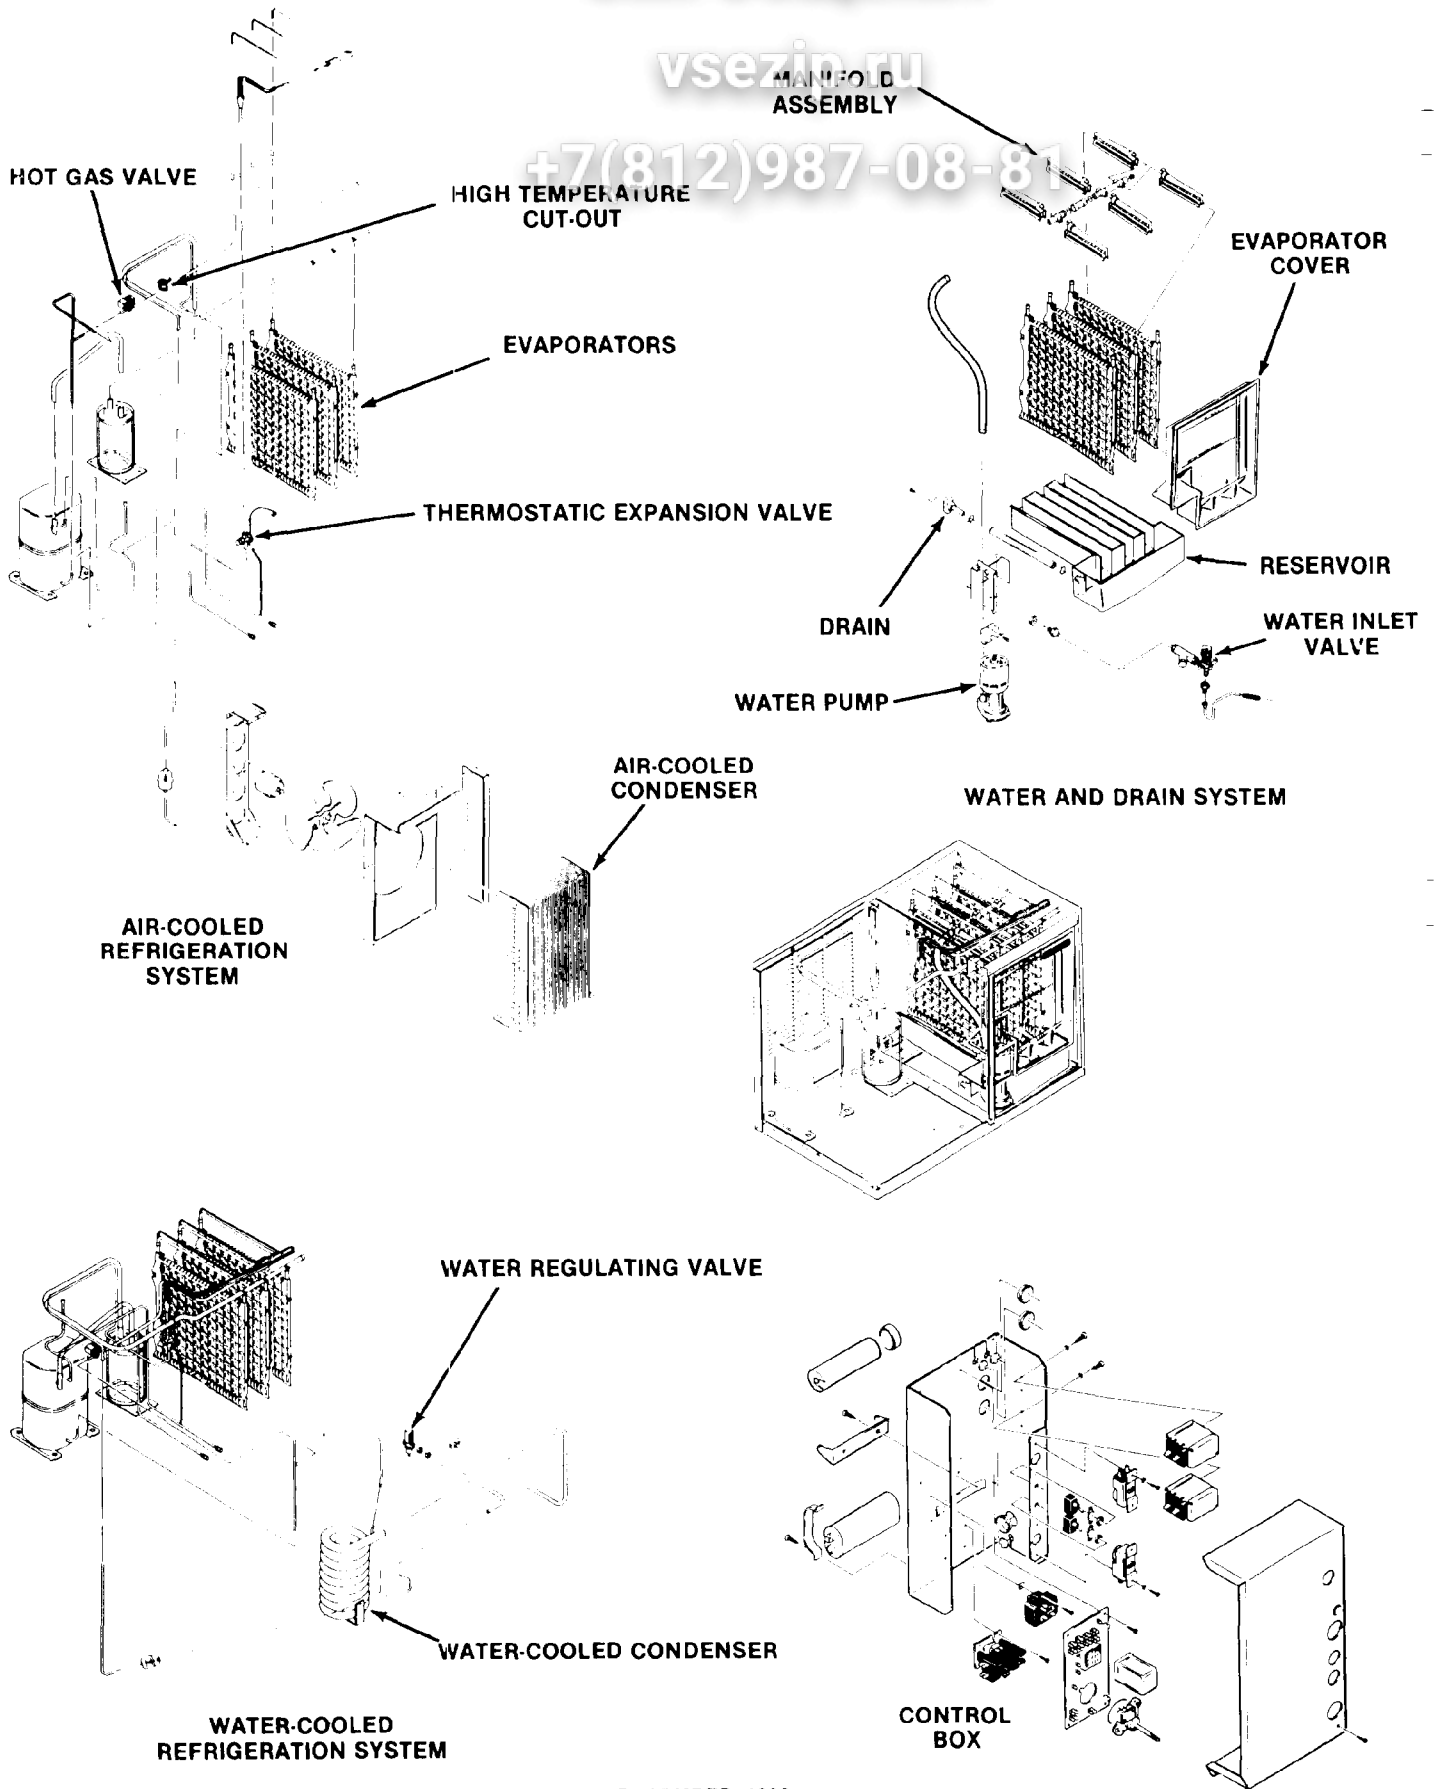

CM1000 THE PARTS ILLUSTRATIONS AND PARTS LISTS

3rd Edition

vsezip.ru

+7(812)987-08-81