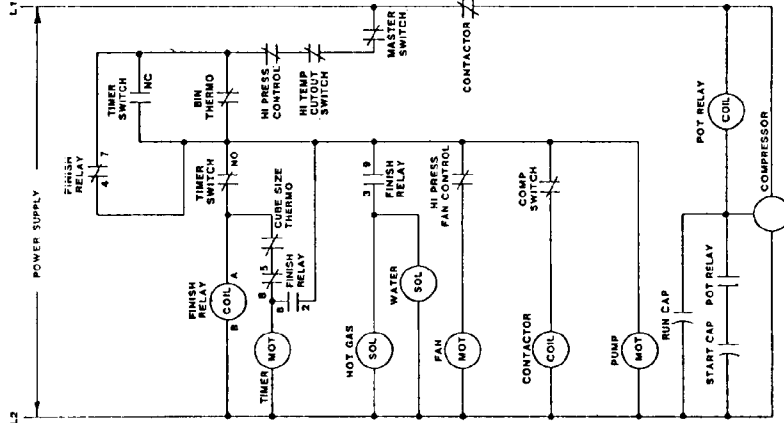

Wiring Diagram CM1000AE-32A (208-230/60/1) Air-Cooled