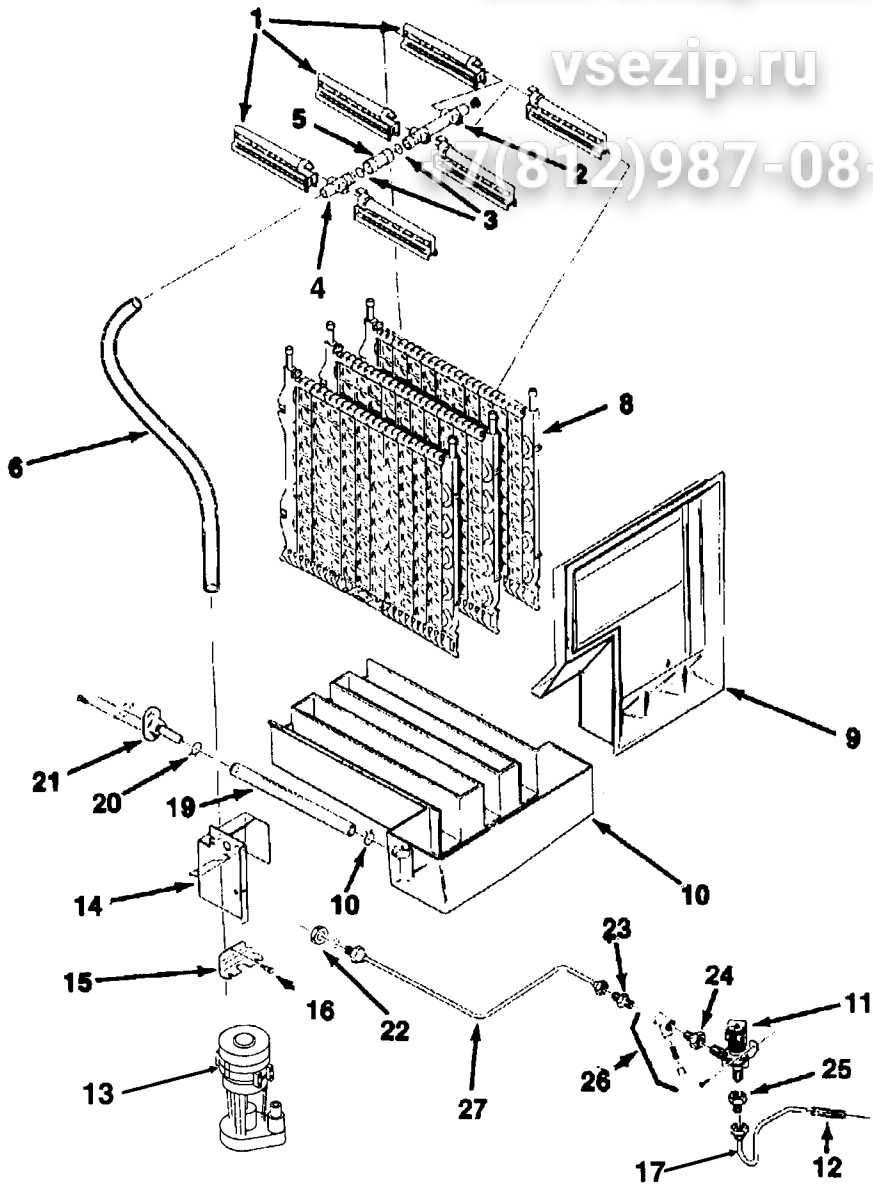

CM1000 SERVICE PARTS

Water Cooled Refrigeration

vsezip.ru
+7(812)987-08-81

NOT ILLUSTRATED:
Hi Temperature Cut Out
12-2307-07

ITEM NUMBER	PART NUMBER	DESCRIPTION	ITEM NUMBER	PART NUMBER	DESCRIPTION
1	12-2320-22	Hot Gas Solenoid	10	18-2200-27	Compressor Sleeve
2	A30296-020	Evaporator Plate	11	18-2300-27	Grommet
3	16-0758-24	Thermo Expansion Valve	12	03-1405-20	Screw
4	11-0424-21	Water Regulator Valve	13	16-0793-21	Accumulator
5	A31828-003	Drain Adaptor	14	03-1406-12	Nut
6	18-6900-01	Condenser, WC	15	03-1407-09	Washer
7	03-1645-01	Condenser Screw	16	03-1410-05	Lockwasher
8	03-1407-05	Condenser Washer	17	02-2893-01	Accumulator Insulation Half
9	18-6400-02	-32 Compressor (208-230/60/1)	18	16-0560-00	Valve Core
	18-6400-04	-3 Compressor (208-230/60/3))	19	16-0563-00	Valve Cap
			20	A32472-001	Evaporator Inlet Assy
			21	02-2426-02	Dryer
			22	02-2628-02	Receiver, on all units after date code 06W

CM1000 SERVICE PARTS

Всё что нужно для ремонта

vsezip.ru

7(812)987-08-81

ITEM NUMBER	PART NUMBER	DESCRIPTION	ITEM NUMBER	PART NUMBER	DESCRIPTION
1	02-2527-01	Water distributor tube	15	no number	Pump bracket (included with replacement pump)
2	02-2521-01	Manifold, water	16	03-0727-00	Thumb screw
3	13-0617-48	O-ring	17	A32474-001	Inlet tube
4	A29703-001	Water manifold	18	no number	Not used
5	02-2895-01	Water restrictor	19	13-0674-07	Drain hose, 16.5"
6	13-0617-07	Hose, 30"	20	02-1358-01	Hose clamp
7	02-1358-01	Hose clamp	21	A31757-002	Drain
8	A30296-020	Evaporator	22	03-1394-01	Pal nut
9	02-2890-02	Evaporator cover	23	16-0791-01	Coupling
10	02-2889-01	Sump	24	16-0794-01	Adpator
11	12-1646-04	Water valve	25	16-0631-02	Connector, female
12	13-0674-01	Hose, 3"	26	16-0162-00	Strainer
13	12-2419-62	Water pump	27	no number	Water line
14	A32462-001	Pump housing			