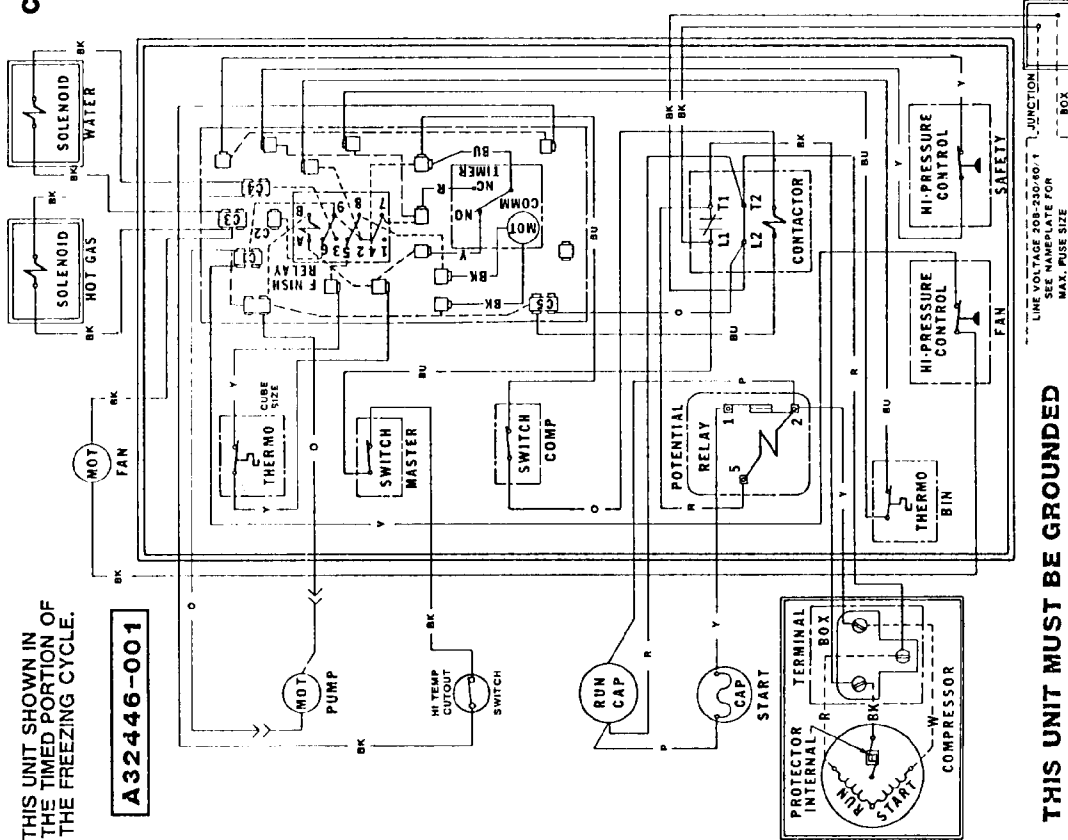

CM1000 WIRING DIAGRAMS

Зип Общепит

vsezip.ru

+7(812)987-08-81

CAUTION:
MORE THAN ONE DISCONNECT MEANS
MAY BE REQUIRED TO DISCONNECT
ALL POWER TO THIS UNIT.

THIS UNIT SHOWN IN
THE TIMED PORTION OF
THE FREEZING CYCLE.

A32446-001

THIS UNIT MUST BE GROUNDED

LINE VOLTAGE 208-230/60/1
SEE NAMEPLATE FOR
MAX. PIPE SIZE

USE COPPER CONDUCTORS ONLY