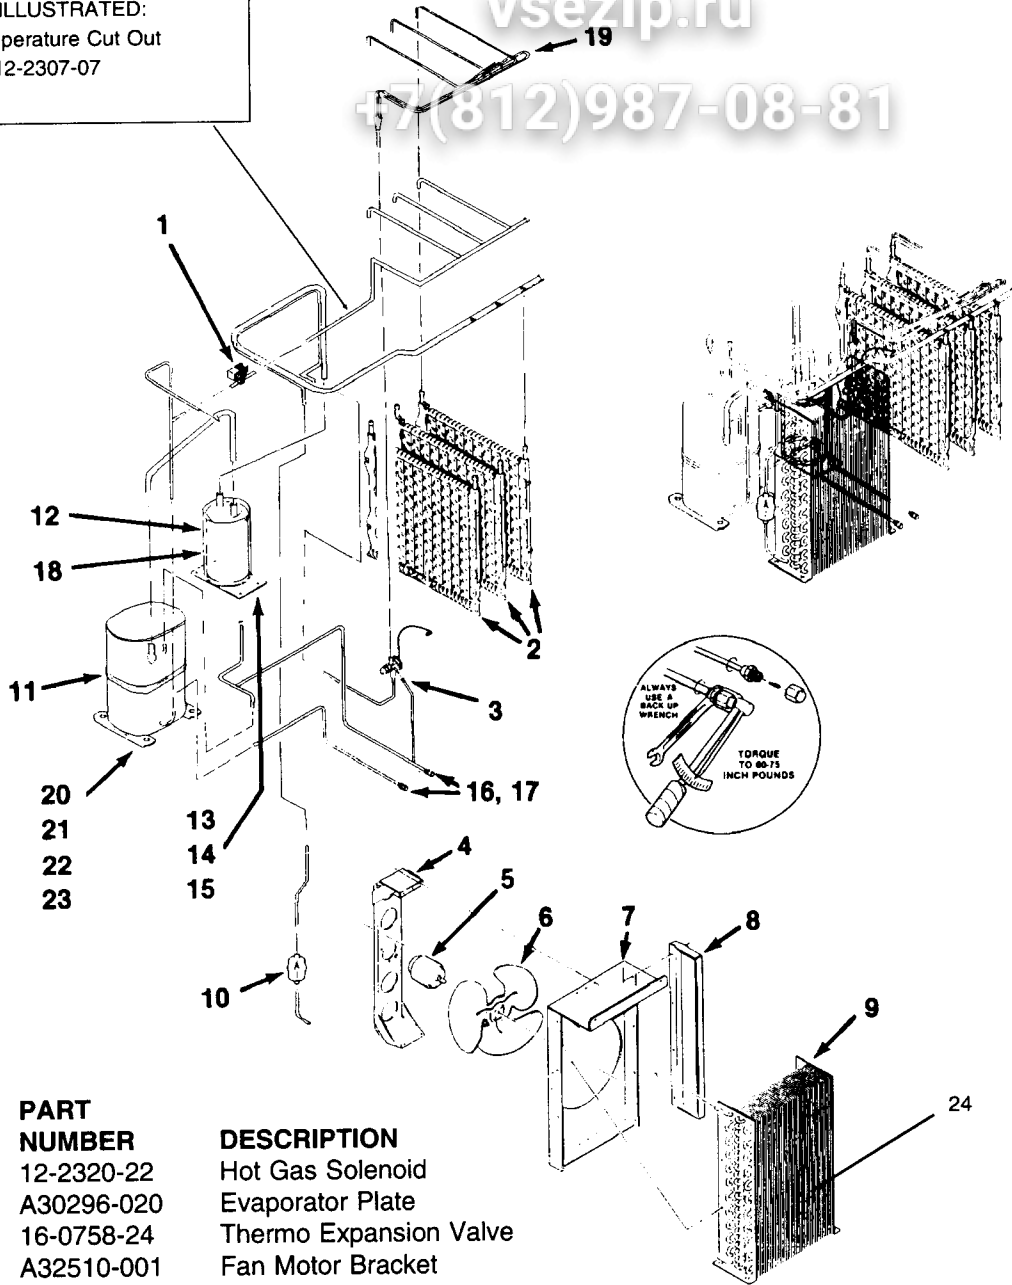

ITEM NUMBER	PART NUMBER	DESCRIPTION	ITEM NUMBER	PART NUMBER	DESCRIPTION
1	A32461-001	Top panel, enamel	11	A32454-001	Retainer
	A32461-002	Top panel, S.S.	12	03-1531-01	Screw, top panel
2.	A32457-001	Front panel, enamel	13	02-0836-00	Cabinet catch
	A32457-002	Front panel, S.S.	14	15-0411-00	Strike
3	A32435-001	End panel left. enamel	15	03-1406-01	Nut
	A32435-002	End panel left, S.S.	16	15-0711-01	Emblem for enamel
4	A35453-001	End panel right, enamel		15-0711-02	Emblem for S.S.
	A35453-002	End panel right, S.S.	17	03-0721-00	Speed clip
5	A32161-001	Service panel, enamel	18	03-1404-12	Screw
	A33946-002	Service panel for S.S.	19	A32434-001	Base
6	A32448-001	Back panel, Left painted	20	A32587-001	Upper brace, evap
	A32448-002	Back panel, left, SS	21	A32467-001	Lower brace, evap
7	A32452-001	Back panel, Right painted	22	A32464-001	Screw, lower brace
	A32452-002	Back panel, right SS	23	A32469-001	Upper brace, cabinet
8	02-2888-01	Back liner	24	A35245-001	Bin thermostat bracket
9	02-2887-01	Right liner	25	03-0727-05	Bin thermostat thumb nut
10	02-2885-01	Left liner			

CM1000 SERVICE PARTS

Air Cooled Refrigeration

NOT ILLUSTRATED:
Hi Temperature Cut Out
12-2307-07

ITEM NUMBER	PART NUMBER	DESCRIPTION
1	12-2320-22	Hot Gas Solenoid
2	A30296-020	Evaporator Plate
3	16-0758-24	Thermo Expansion Valve
4	A32510-001	Fan Motor Bracket
5	18-5105-02	Fan Motor (60 Hz)
	18-5105-04	Fan Motor (50 Hz)
6	18-3732-01	Fan Blade
7	A32460-001	Shroud
8	A32471-001	Bracket
9	18-6500-01	Condenser
10	02-2426-02	Drier
11	18-6400-02	-32 Compressor (208-230/60/1)
	18-8600-04	-6 Compressor (230/50/1)
	18-6400-04	-3 Compressor (208-230/60/3))
12	16-0793-21	Accumulator
13	03-1406-12	Nut