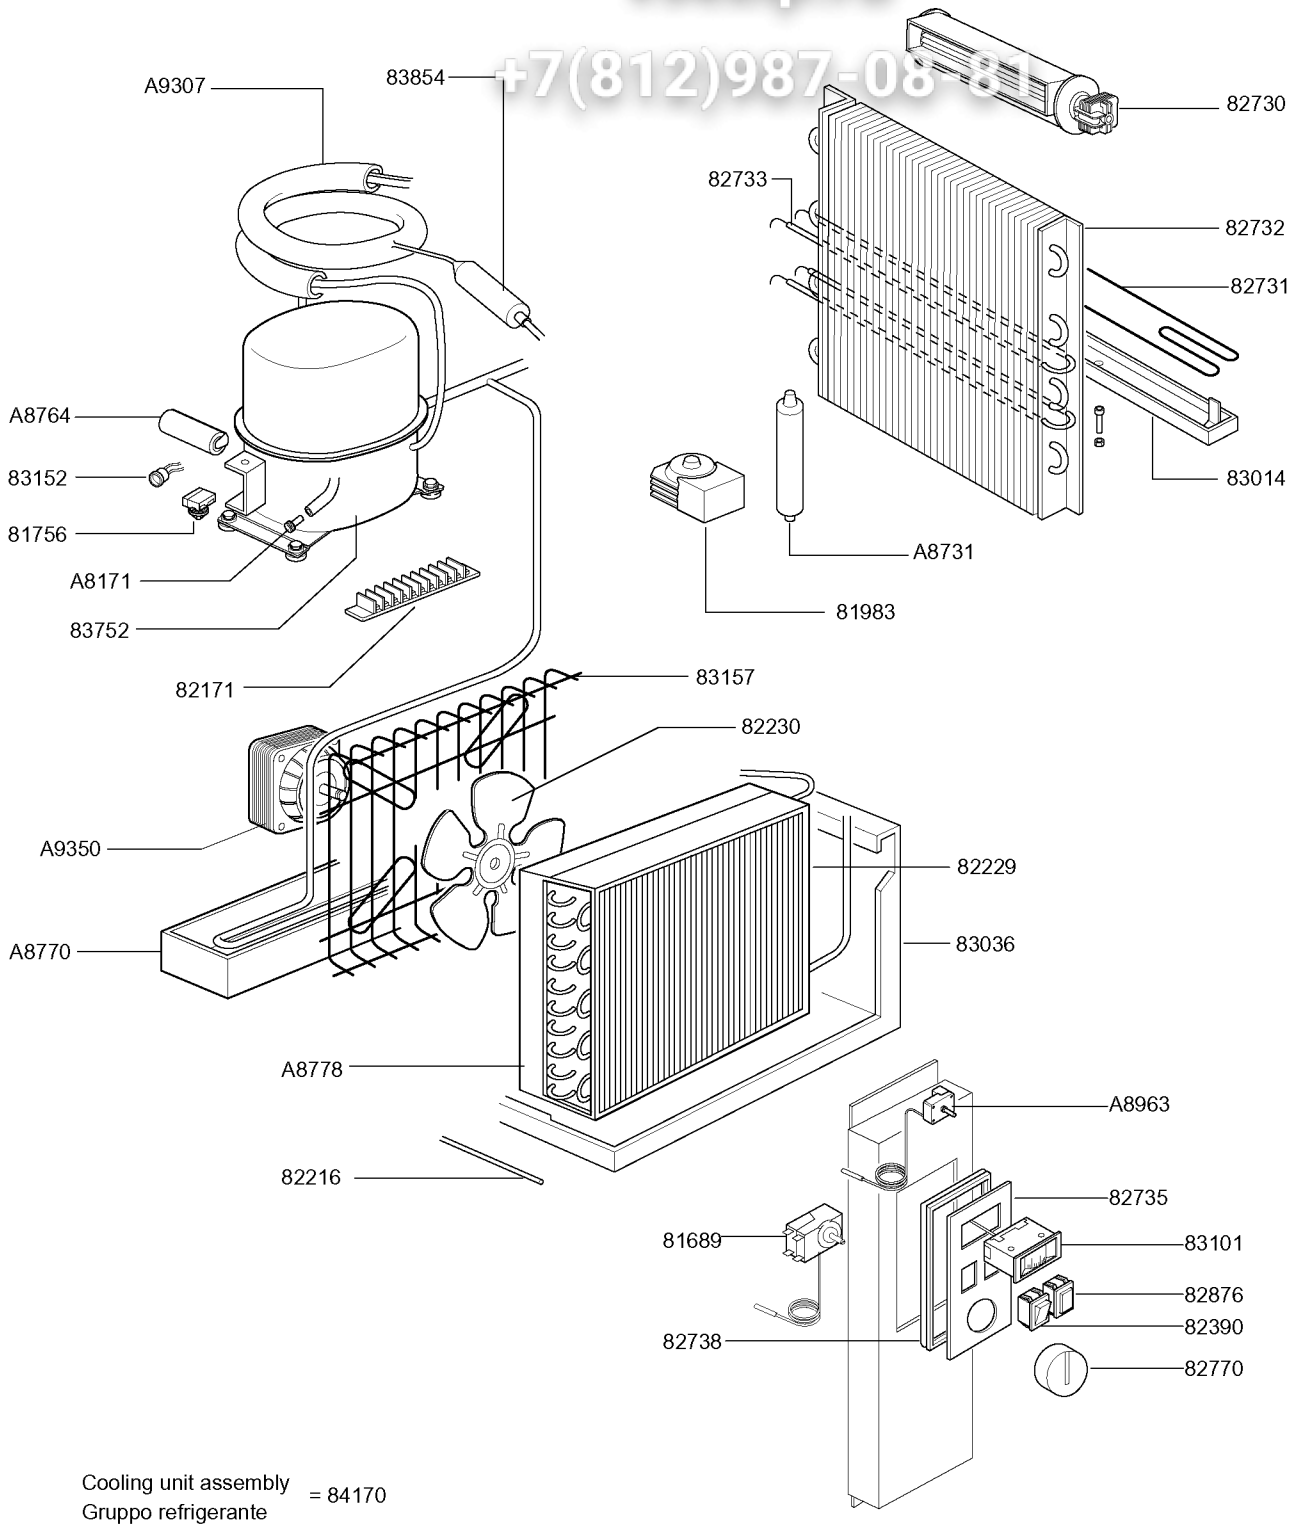

Dx =Right
Sx = Left

REFRIGERATED TABLES TAVOLI REFRIGERATI		TRN (-2°C) (R 134a)	Z	REF. RIF.	From serial Nr Da matricola
a	b				446...
From 113 000 to 113 026	From 113 600 to 113602				

+7(812)987-08-81

REFRIGERATED TABLES TAVOLI REFRIGERATI	TRN (-2° C) (R 134a)	REF. RIF.	From serial Nr Da matricola
From 113 000 to 113 026	From 113 600 to 113602		446...