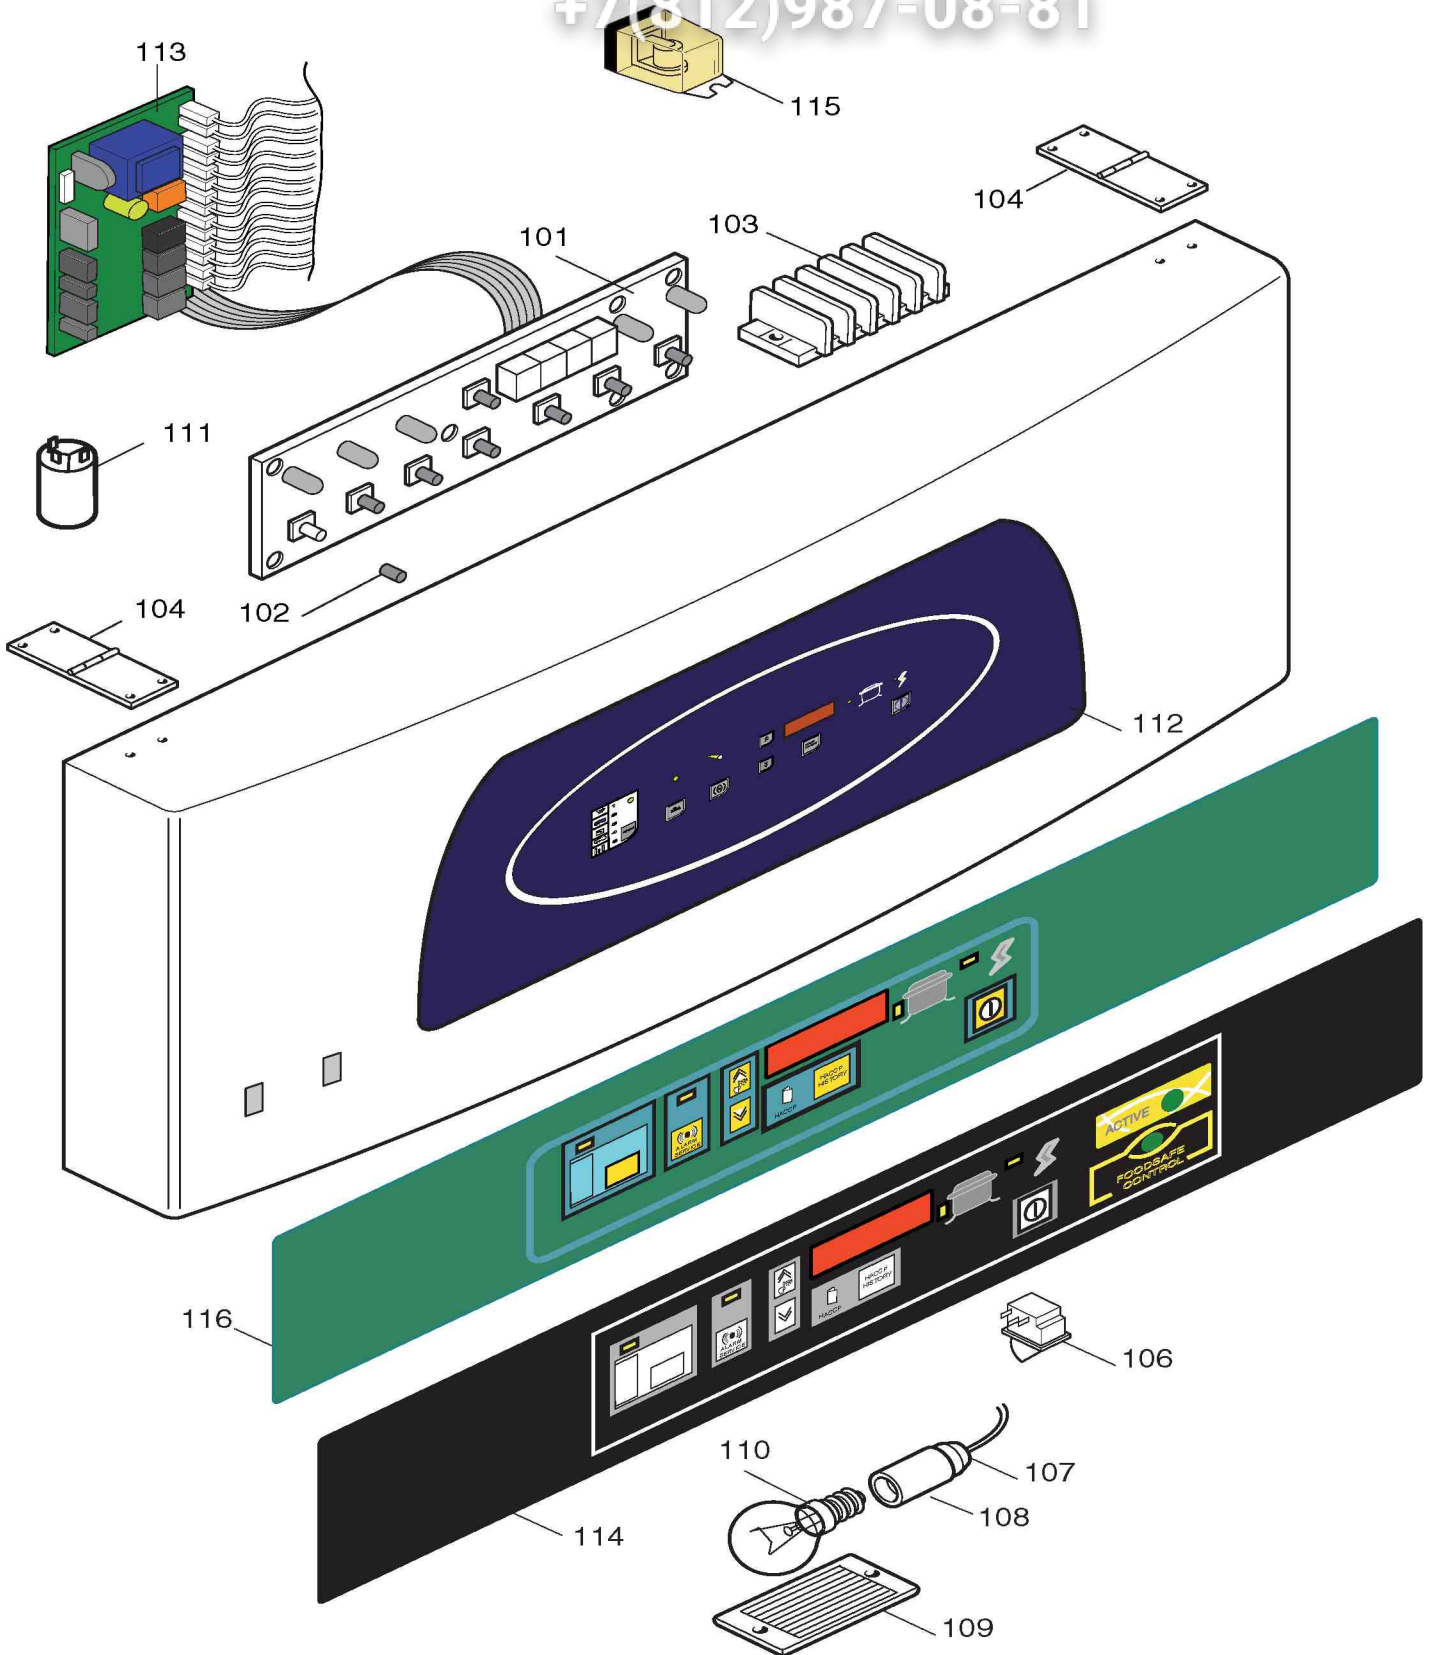

Зип Общепит

vsezip.ru

+7(812)987-08-81