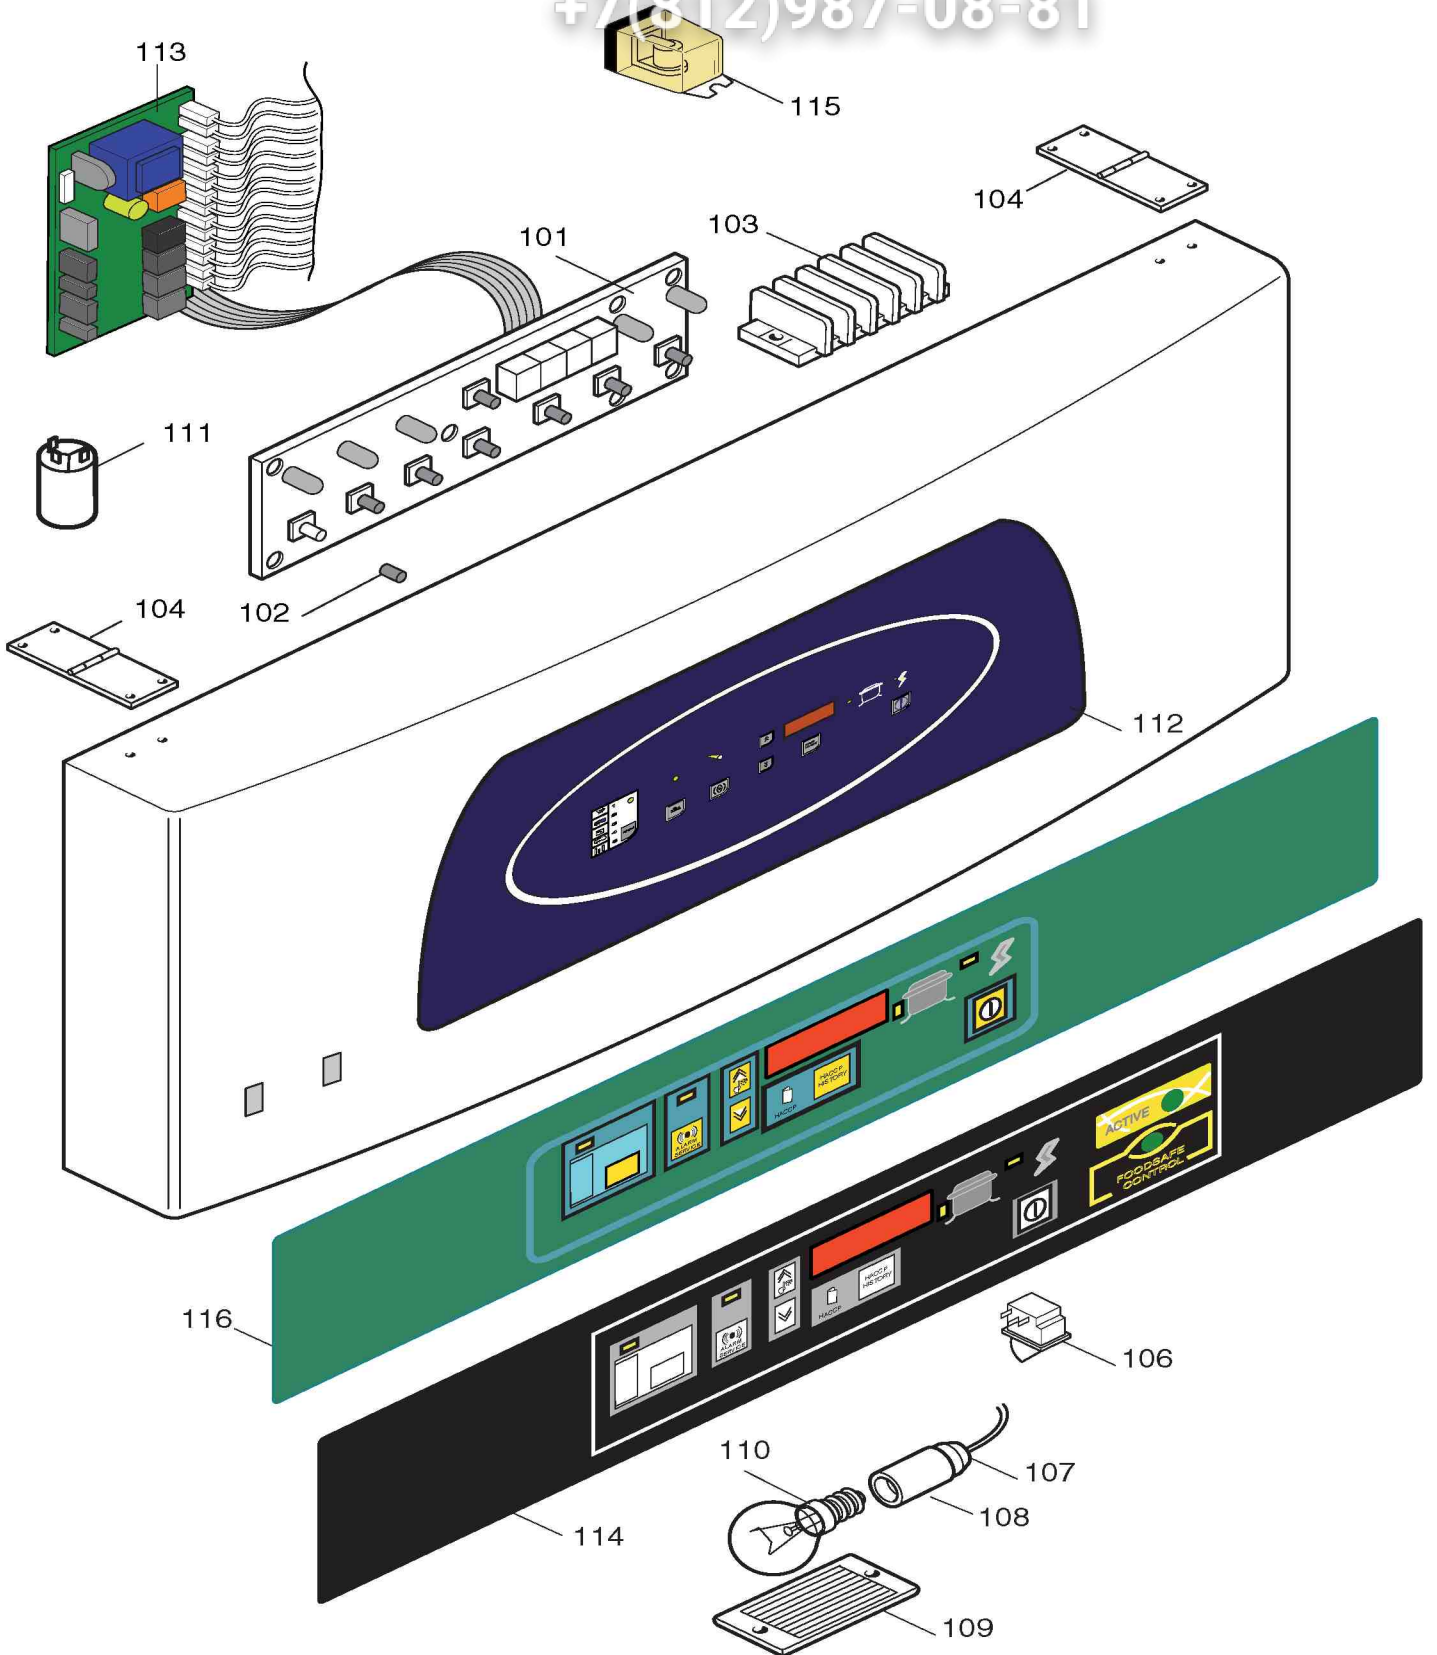

Зип Общепит

vsezip.ru

+7(812)987-08-81