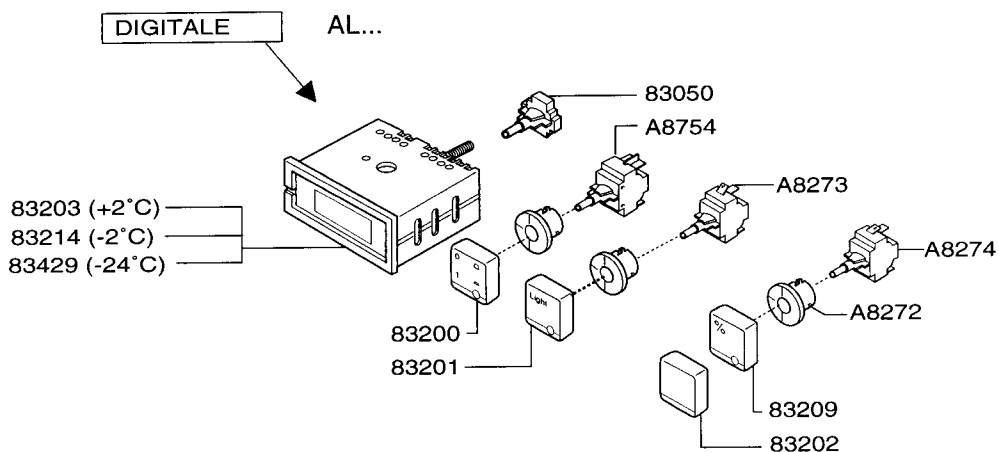

## vsezip.ru

☐ Modelli con una porta piena (1M)  
 ☐ One full door models

■ Modelli con porta vetro e due porte piene (2M)  
 ■ Glass door models, and two full doors models

REFRIGERATORS - CONTROL PANEL FRIGORIFERI - PANNELLO COMANDI				REF. RIF.	From serial Nr Da matricola
LUX LINE	AL...			1	446...
KOMPACT LINE	AK...				645...
SLIM LINE	AS...				