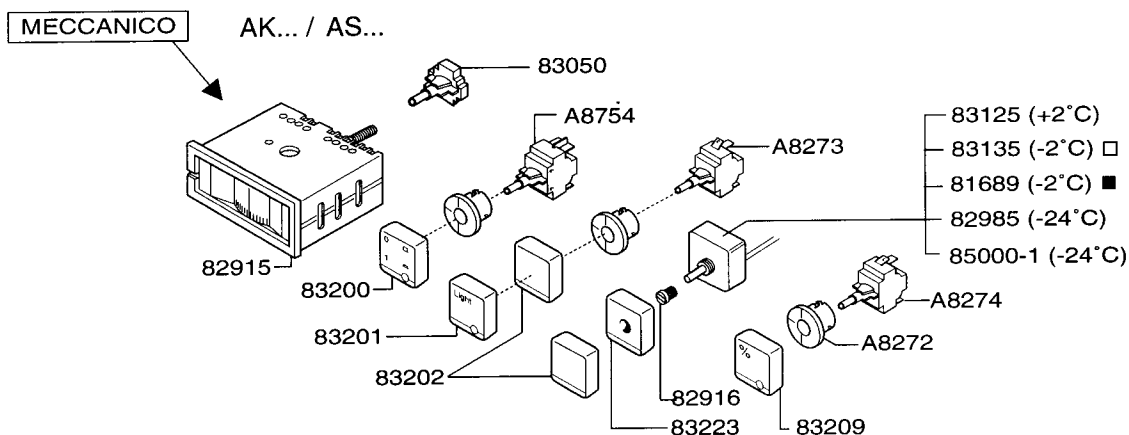

## vsezip.ru

☐ Modelli con una porta piena (1M)  
 ☐ One full door models

■ Modelli con porta vetro e due porte piene (2M)  
 ■ Glass door models, and two full doors models

REFRIGERATORS - CONTROL PANEL FRIGORIFERI - PANNELLO COMANDI				REF. RIF.	From serial Nr Da matricola
LUX LINE	AL...			1	446...
KOMPACT LINE	AK...				645...
SLIM LINE	AS...				