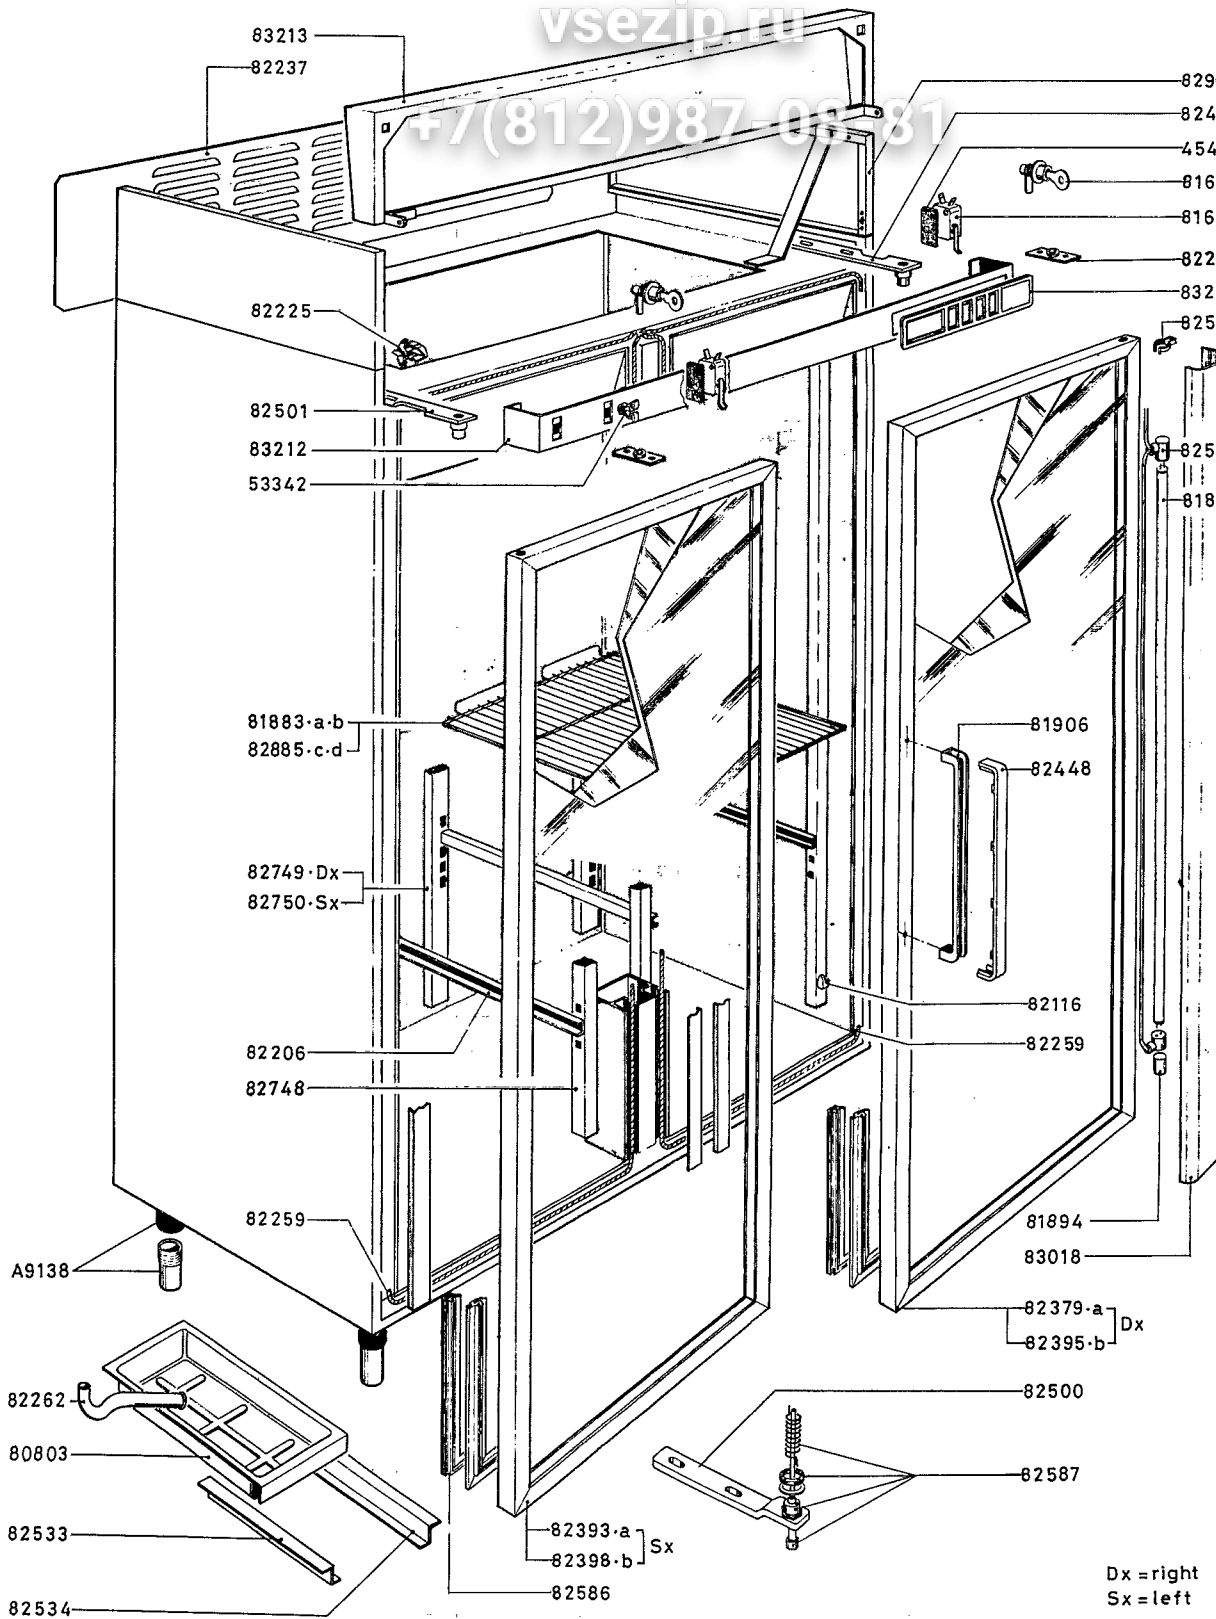

Зип Общепит

vsezip.ru

+7(812)987-08-81

LUXE LINE KOMPACT		FRIGORIFERI CON PORTA VETRO REFRIGERATORS WITH GLASS DOOR		1300 l.	RIF. Da matric REF. from ser N°
a	b	c	d		446...
110 055	110 061	111 008	111 015		
ALP 221	ALN 221	AKP 221	AKP 221