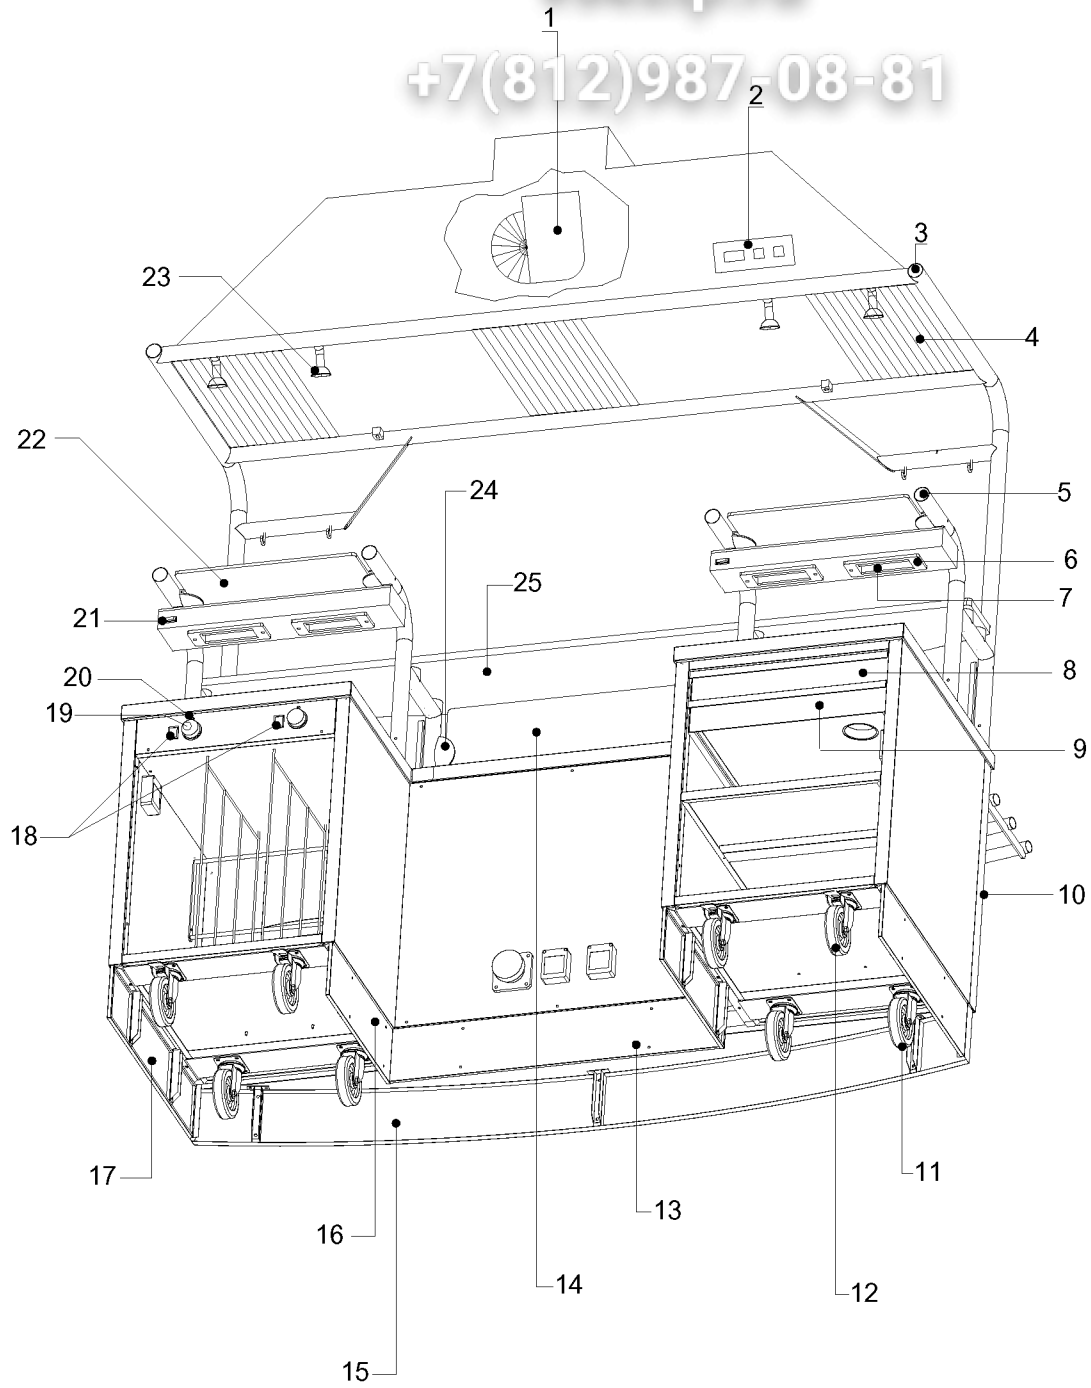

+7(812)987-08-81

PNC	Model	Ref.	Page	Notes
132582	Grand Marchè		1-2	Station of job Grand Marchè

Index	
Pag. 1	Cupboard and components
2	Cupboard and components
3	Spare parts list

Indice	
	Mobile e componenti
	Mobile e componenti
	Lista ricambi

Brand / Marchio: E
Factory code: 3PDX

Зип Общепит

vsezip.ru

+7(812)987-08-81

STATION OF JOB GRAND MARCHE'
STAZIONE DI LAVORO GRAND MARCHE'

Зип Общепит
vsezip.ru
+7(812)987-08-81

STATION OF JOB GRAND MARCHE'
STAZIONE DI LAVORO GRAND MARCHE'