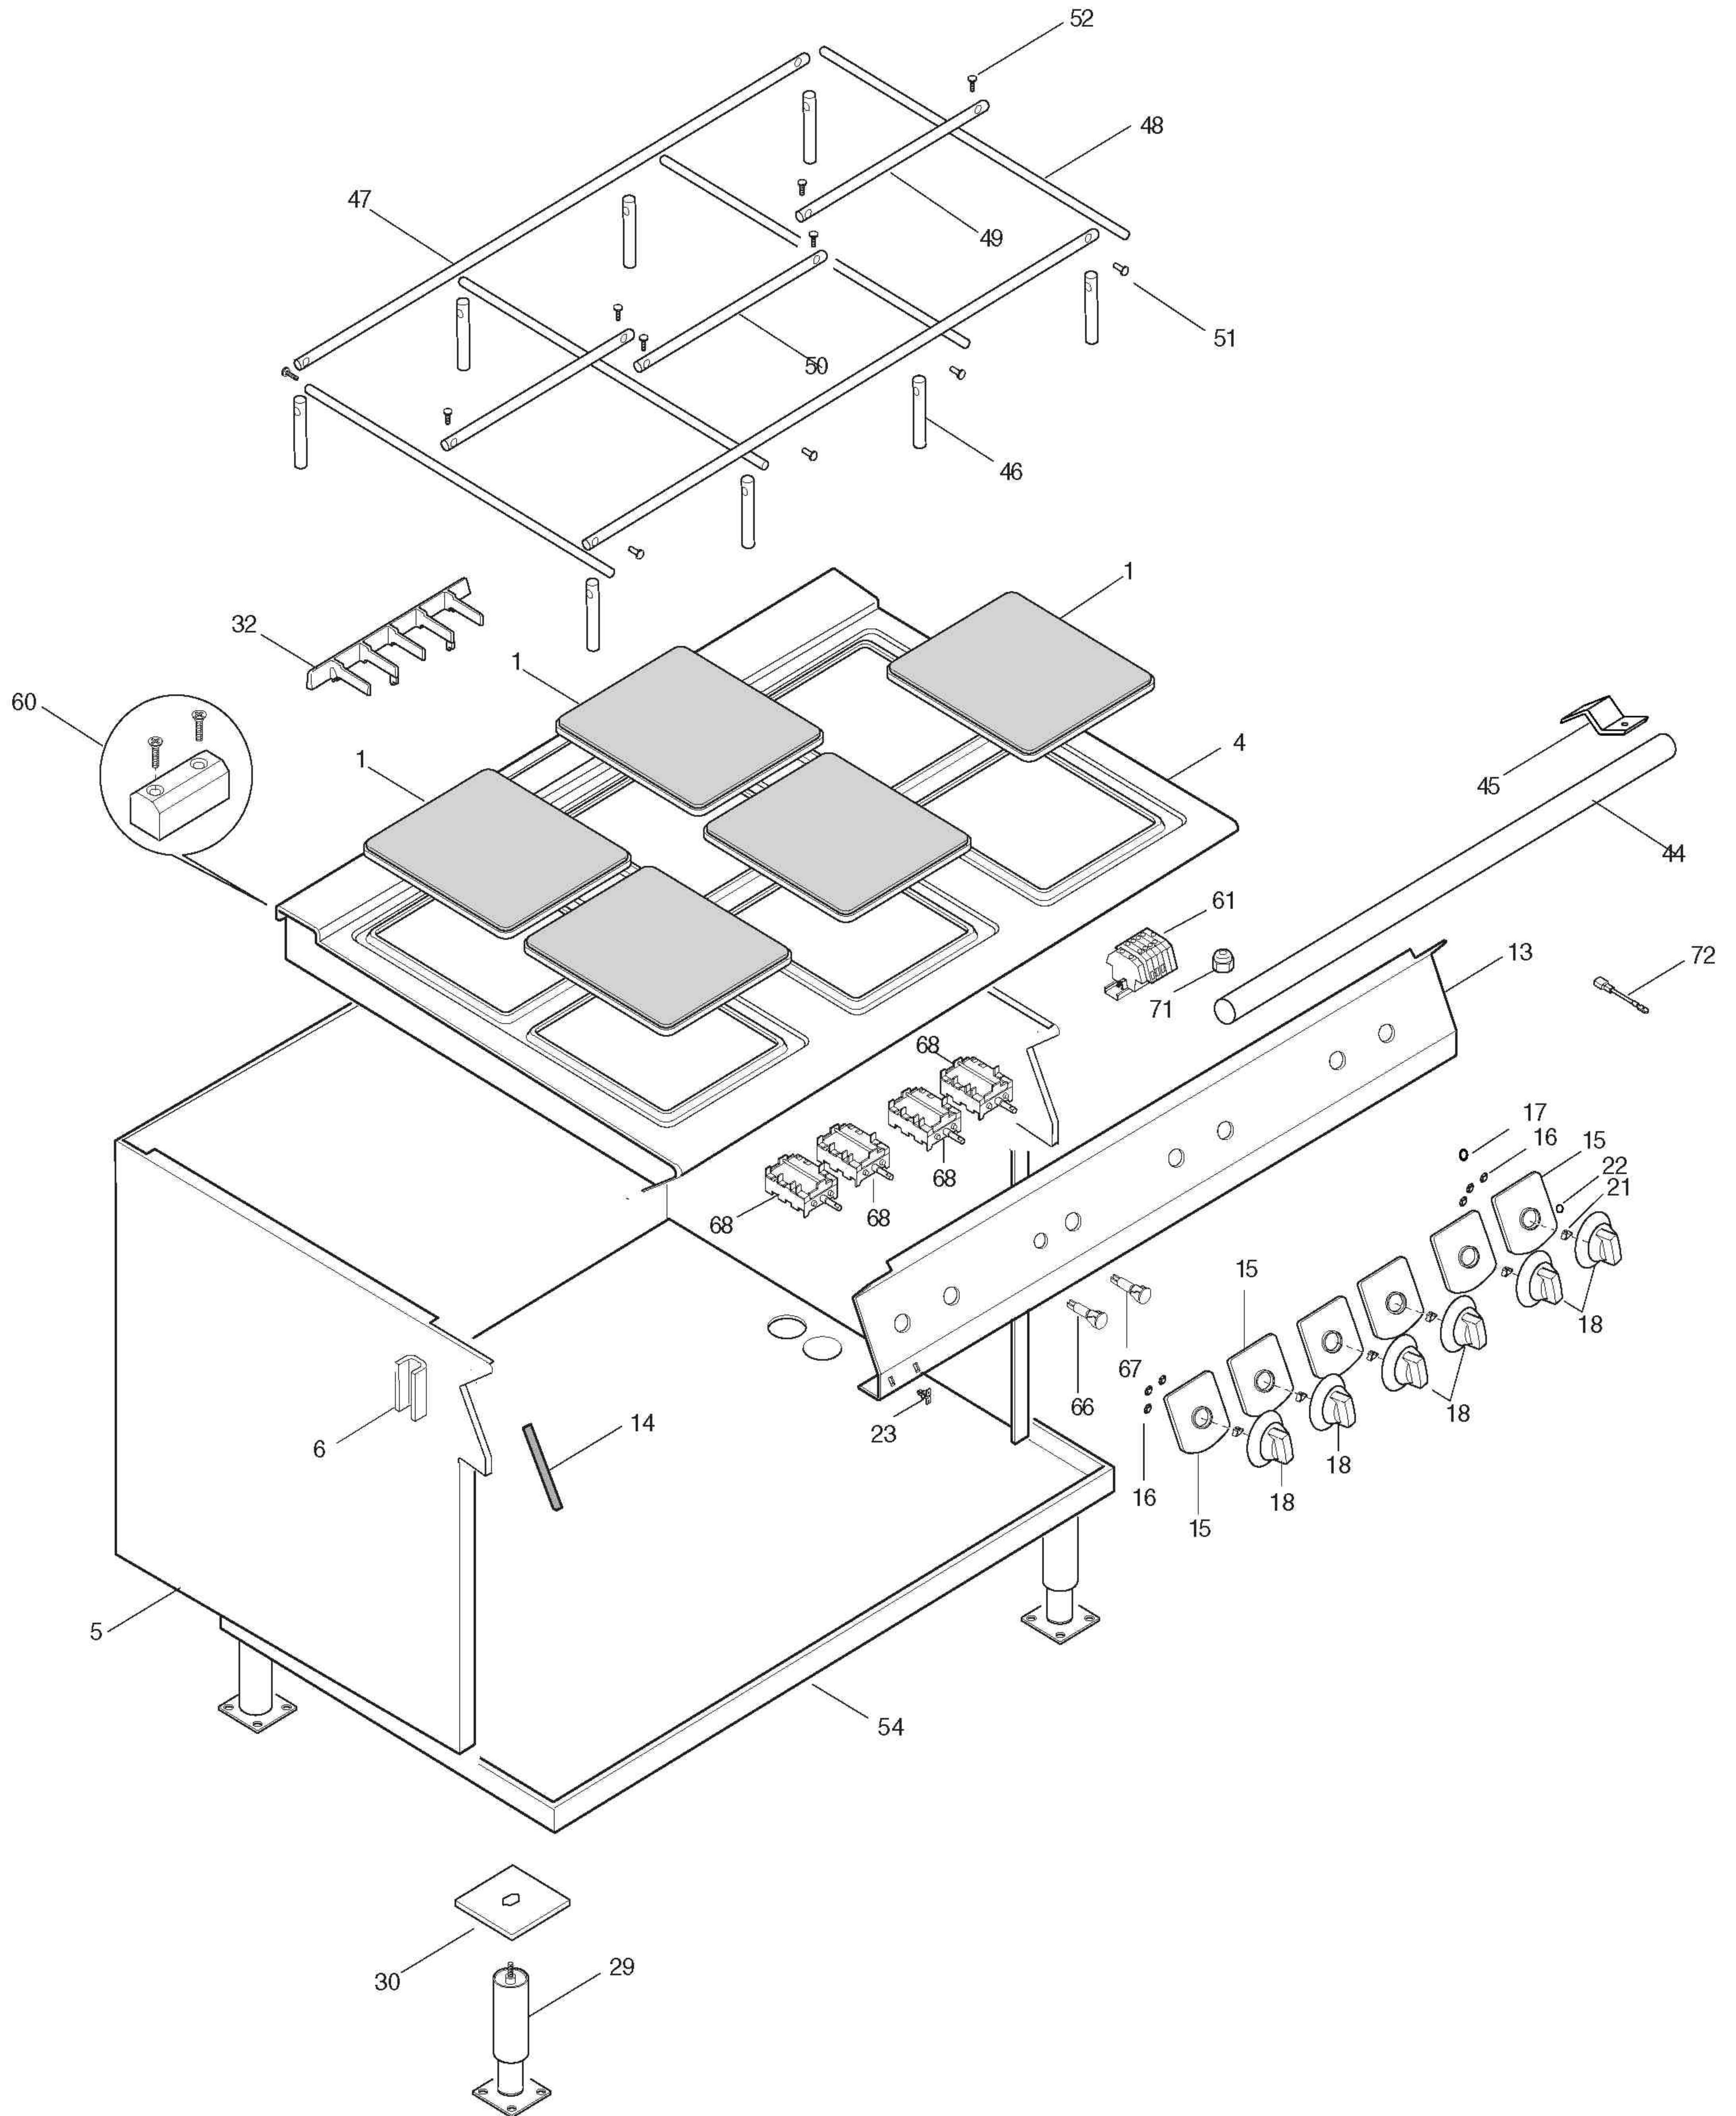

Modular Platform

Viale Treviso, 15
33170 Pordenone - Italy
Fax: +39 0434-380577

CUCINE ELETTRICHE PIASTRE QUADRE N700 MARINE
HOT SQUARE PLATE ELECTRIC RANGE N700 MARINE

PNC	Model	Ref.	Page	Note
178 821	TCF/E3QM0	a	1-4	6-Hot Square Plate Electric Boiling+Oven+Base - 400V
178 822	TCV/E3QM0	b	1-4	6-Hot Square Plate Electric Boiling+Base - 400V
178 834	TCF/E3QM4	c	1-4	6-Hot Square Plate Electric Boiling+Oven+Base - 440V
178 835	TCV/E3QM4	d	1-4	6-Hot Square Plate Electric Boiling+Base - 440V

Pag.	1-2	Indice	Index
	3-4	Mobile e imp.elettrico Lista ricambi	Structure and electric components Spare parts list

Marchio / Brand: Electrolux
Factory code: 9PDX

CUCINA ELETTRICA PIASTRE QUADRE N700 MARINE
HOT SQUARE PLATE ELECTRIC RANGE N700 MARINE

CUCINA ELETTRICA PIASTRE QUADRE N700 MARINE
HOT SQUARE PLATE ELECTRIC RANGE N700 MARINE