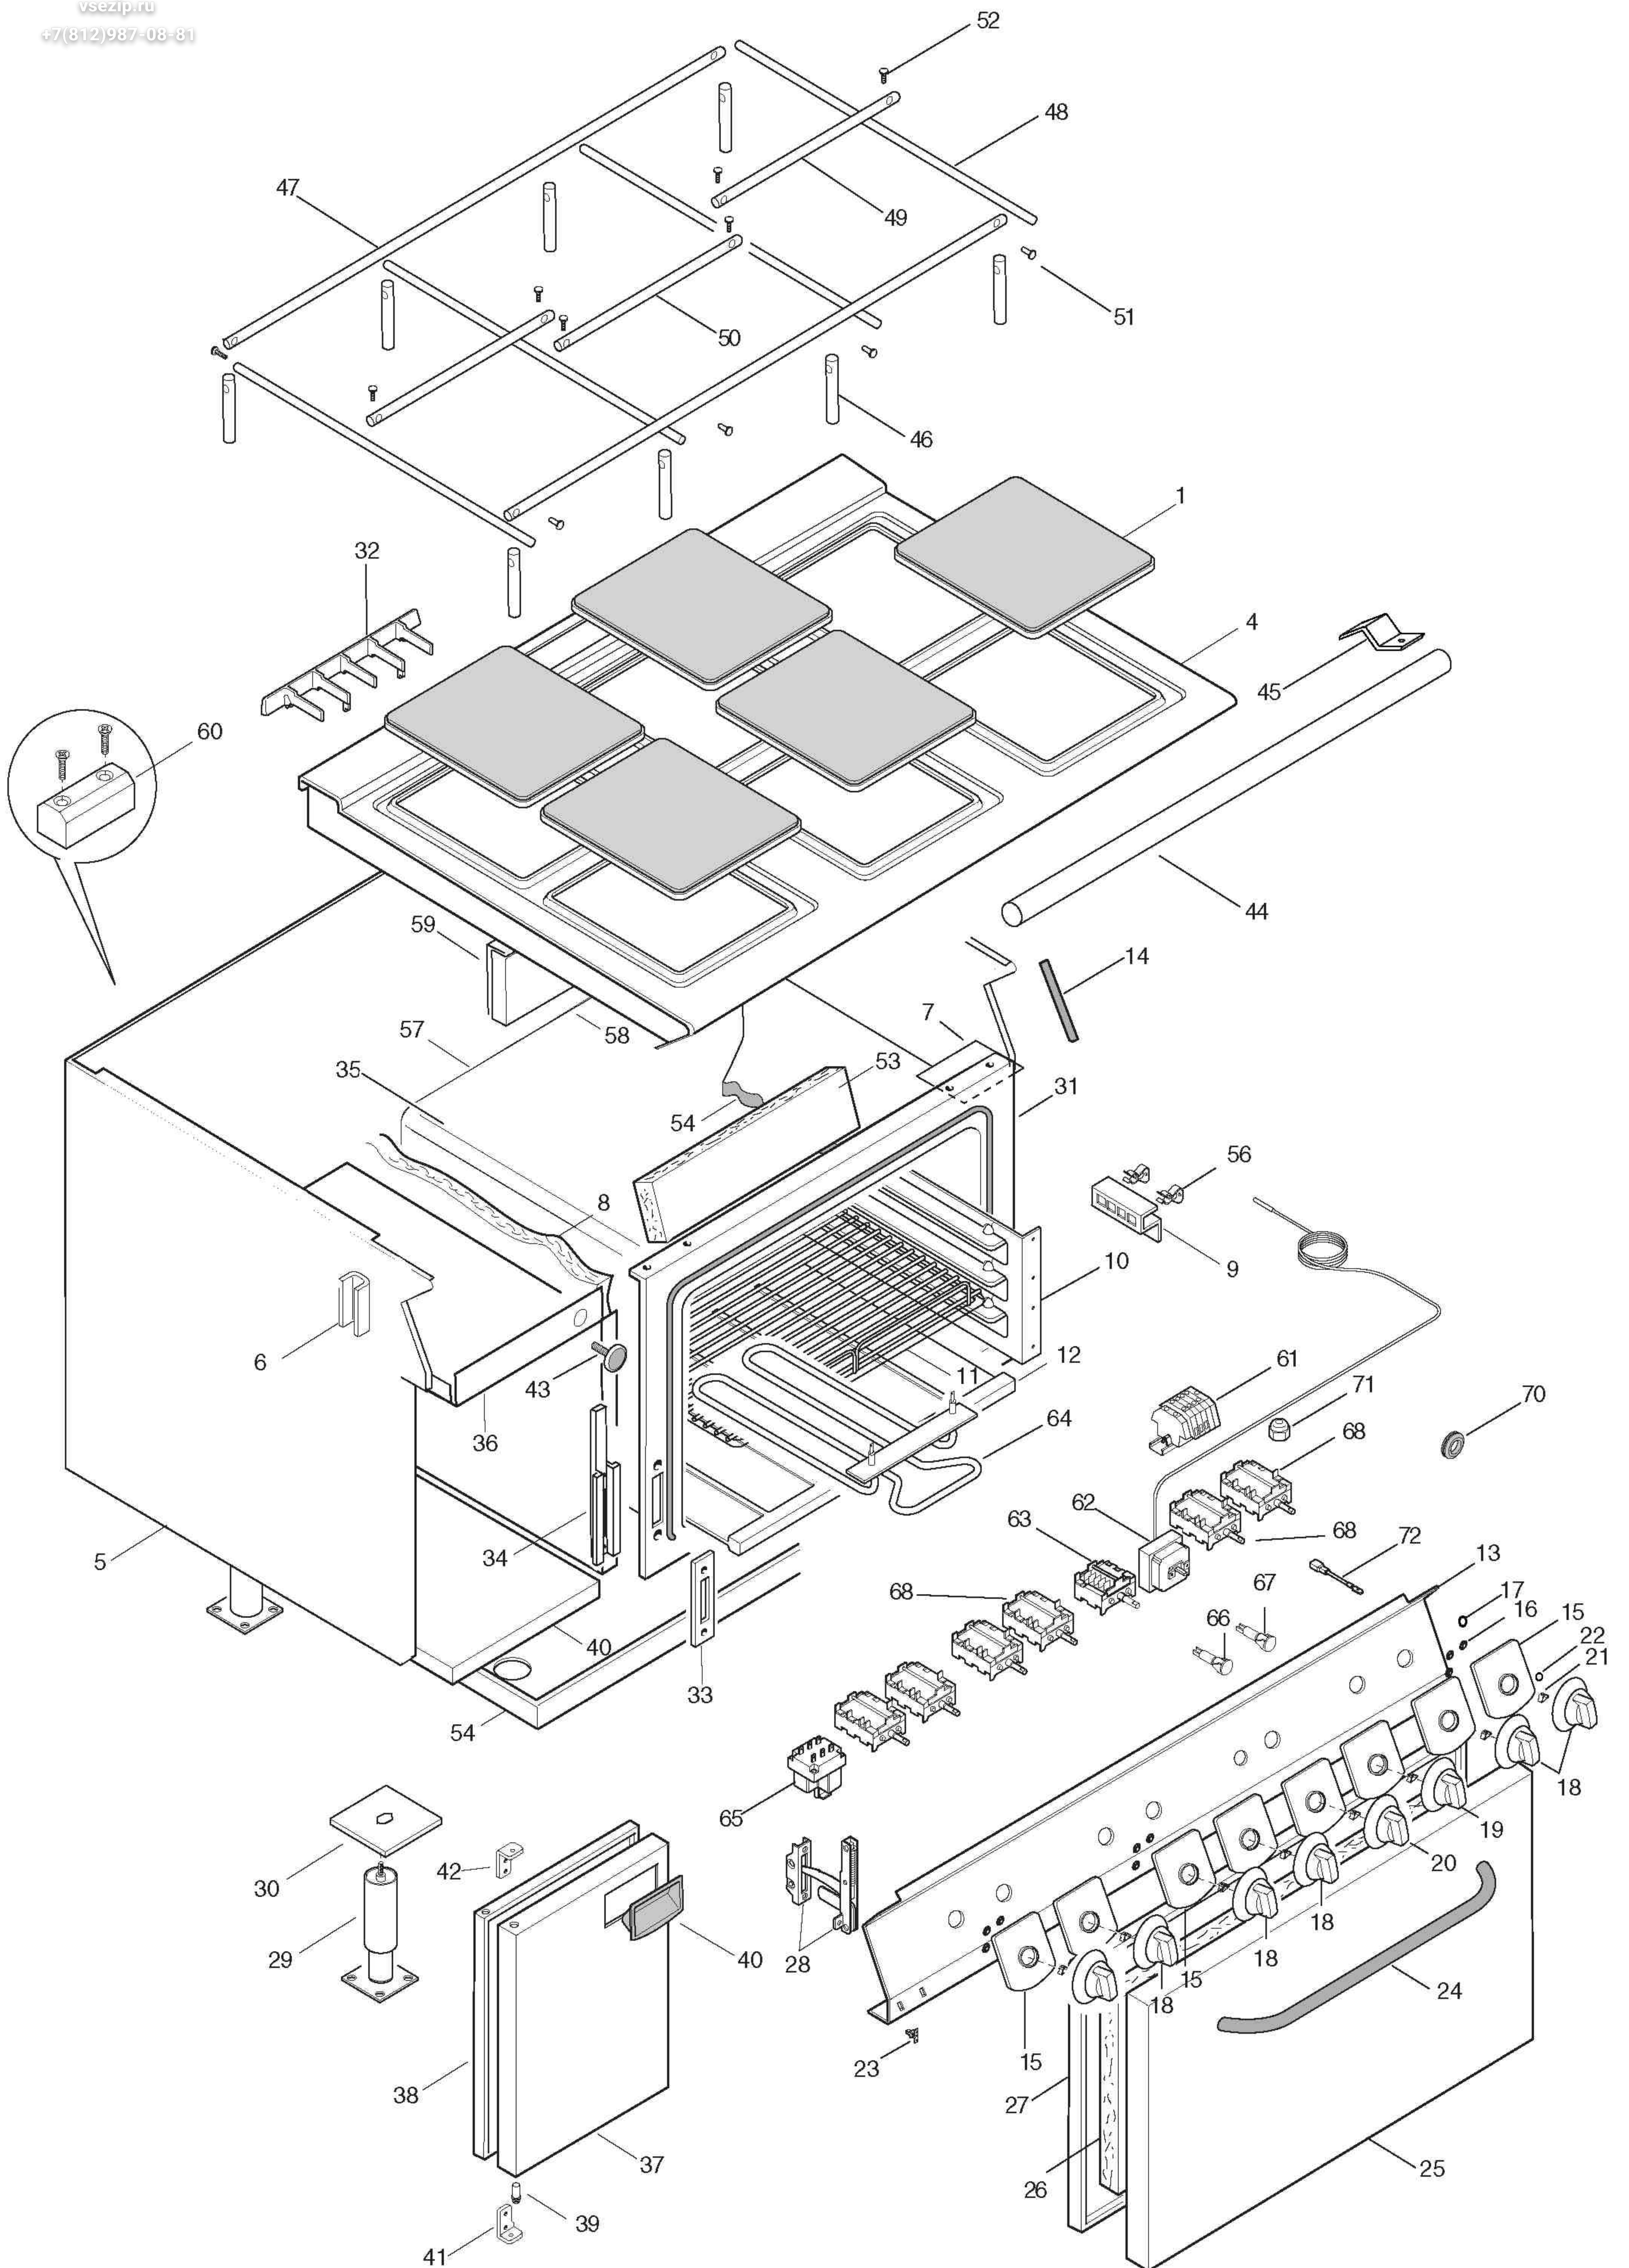

Modular Platform

Viale Treviso, 15
33170 Pordenone - Italy
Fax: +39 0434-380577

CUCINE ELETTRICHE PIASTRE QUADRE N700 MARINE
HOT SQUARE PLATE ELECTRIC RANGE N700 MARINE

PNC	Model	Ref.	Page	Note
178 821	TCF/E3QM0	a	1-4	6-Hot Square Plate Electric Boiling+Oven+Base - 400V
178 822	TCV/E3QM0	b	1-4	6-Hot Square Plate Electric Boiling+Base - 400V
178 834	TCF/E3QM4	c	1-4	6-Hot Square Plate Electric Boiling+Oven+Base - 440V
178 835	TCV/E3QM4	d	1-4	6-Hot Square Plate Electric Boiling+Base - 440V

Pag.	1-2	Indice	Index
	3-4	Mobile e imp.elettrico Lista ricambi	Structure and electric components Spare parts list

Marchio / Brand: Electrolux
Factory code: 9PDX

CUCINA ELETTRICA PIASTRE QUADRE N700 MARINE
HOT SQUARE PLATE ELECTRIC RANGE N700 MARINE

CUCINA ELETTRICA PIASTRE QUADRE N700 MARINE
HOT SQUARE PLATE ELECTRIC RANGE N700 MARINE