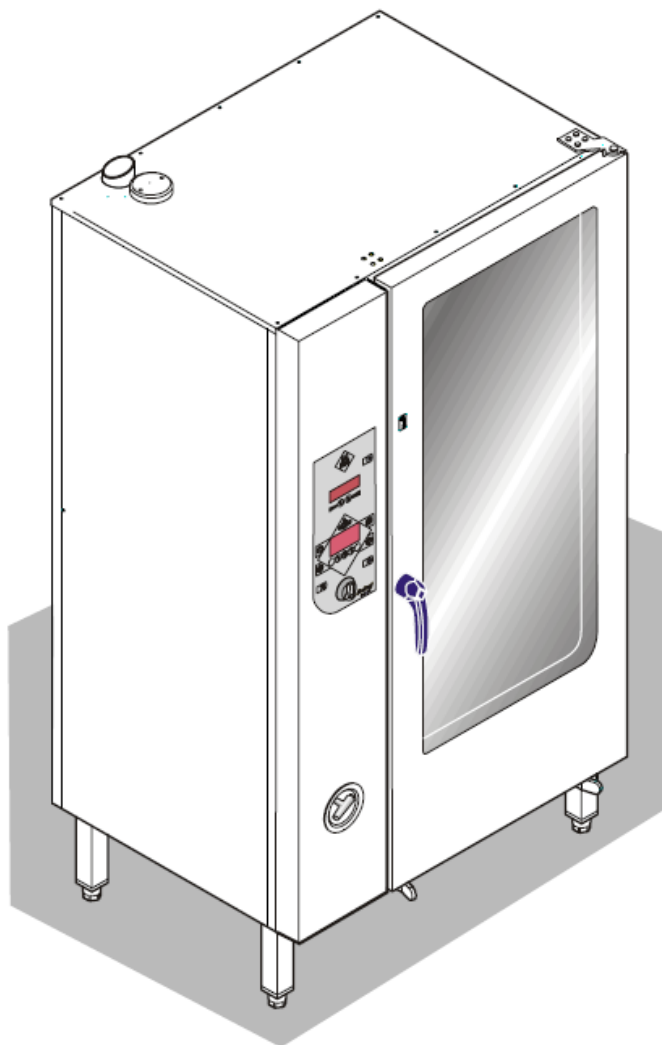

vsezip.ru
en

+7(812)987-08-81
Exploded drawings

Electric and Gas Combisteamer Gold

European CE-Version

Model	Serial-No. / date	
	from	thru
Software:	Version 4.00	
HansDampf 6.x, right hinged	12212149 / Oct. 2012	-
HansDampf 6.x, left hinged	12212288 / Nov. 2012	-
HansDampf 10.x right hinged	12211027 / Oct. 2012	-
HansDampf 10.x left hinged	12213195 / Nov. 2012	-
HansDampf 20.x right hinged	12200172 / Jan. 2007	-
HansDampf 20.x left hinged	12200172 / Jan. 2007	-

2013/01/07 SEV/KA

vsezip.ru
New cabinet door and door gasket for 6.x & 10.x

+7(812)987-08-81

From October 2012 the cabinet door incl. door lock and gasket has been changed stepwise.

Furthermore, the door gasket has been changed. The new one has the same dimensions, but because of the style the gasket is not downward compatible.