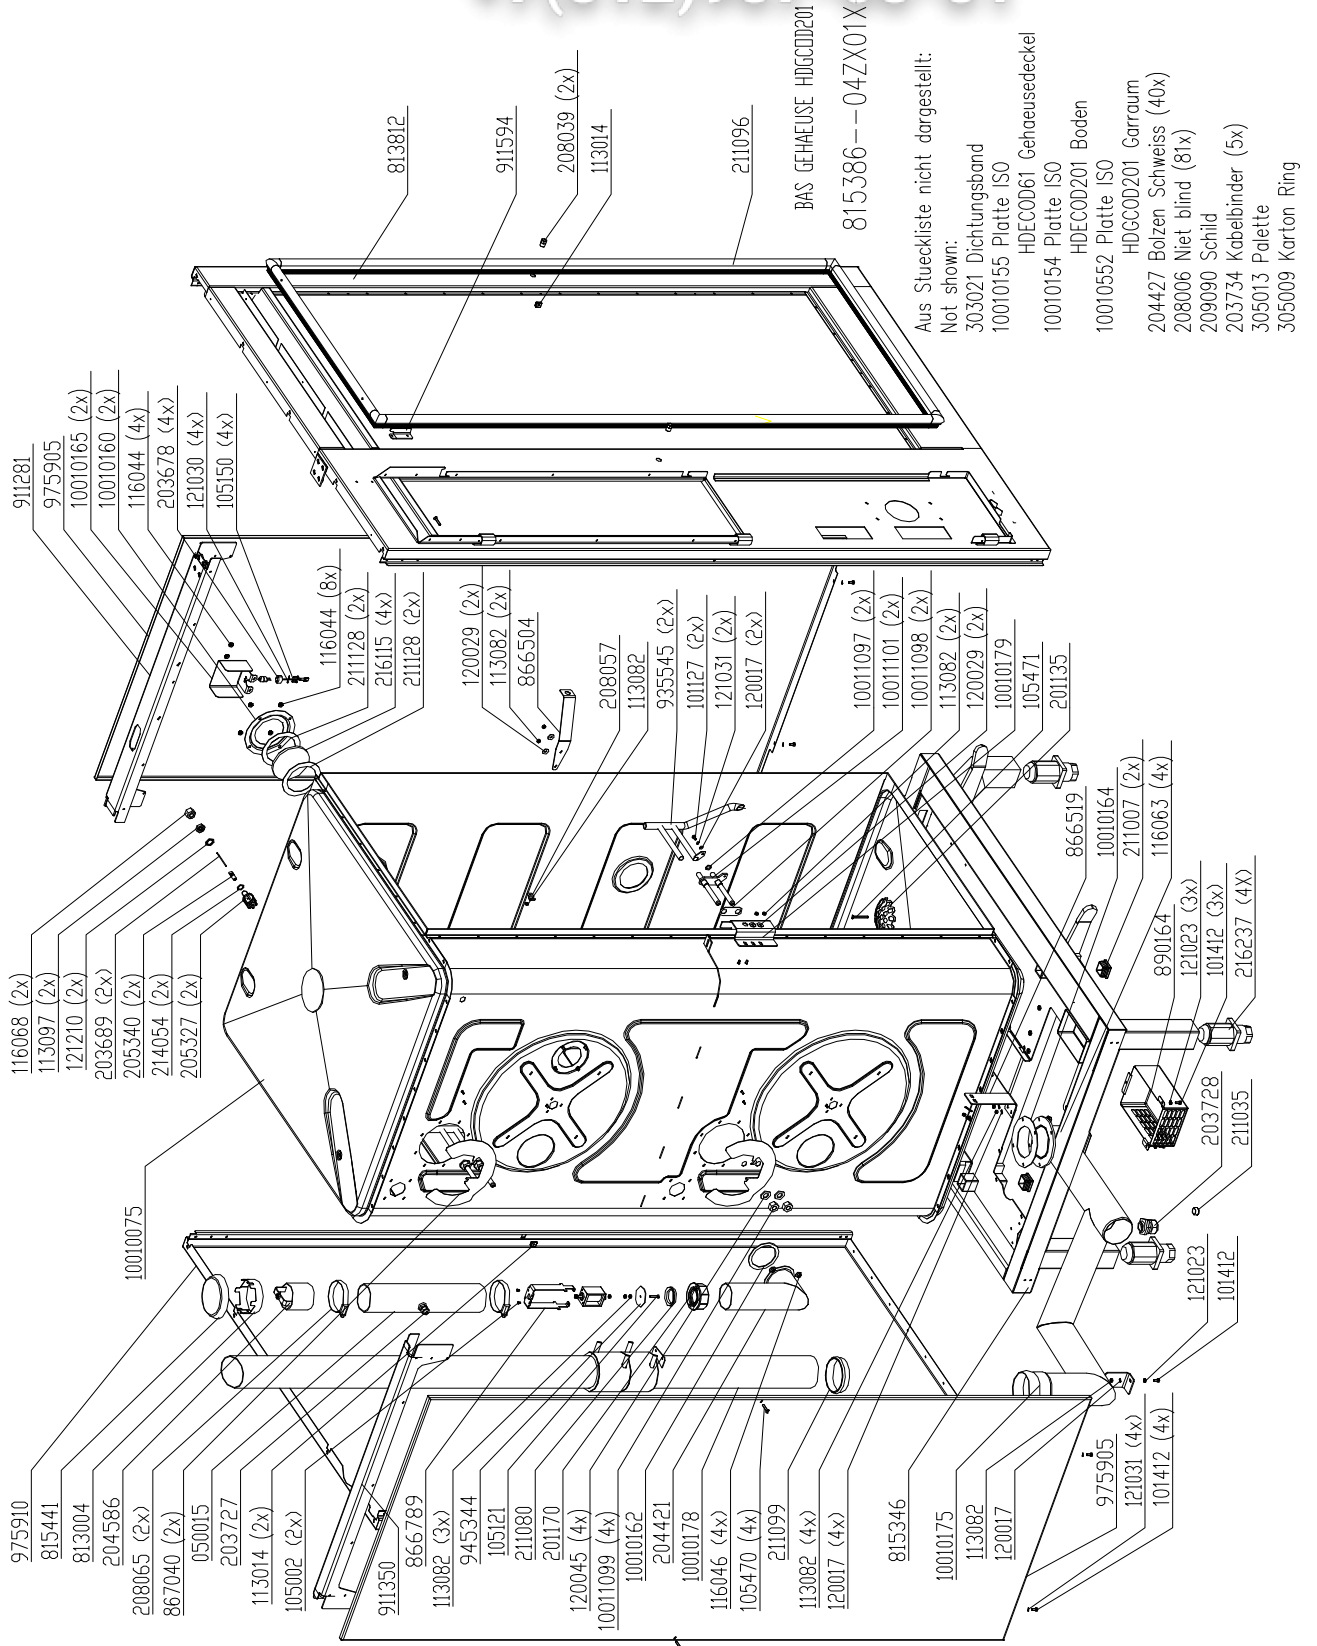

vsezip.ru
Chassis HD20.x (Gas)

+7(812)987-08-81