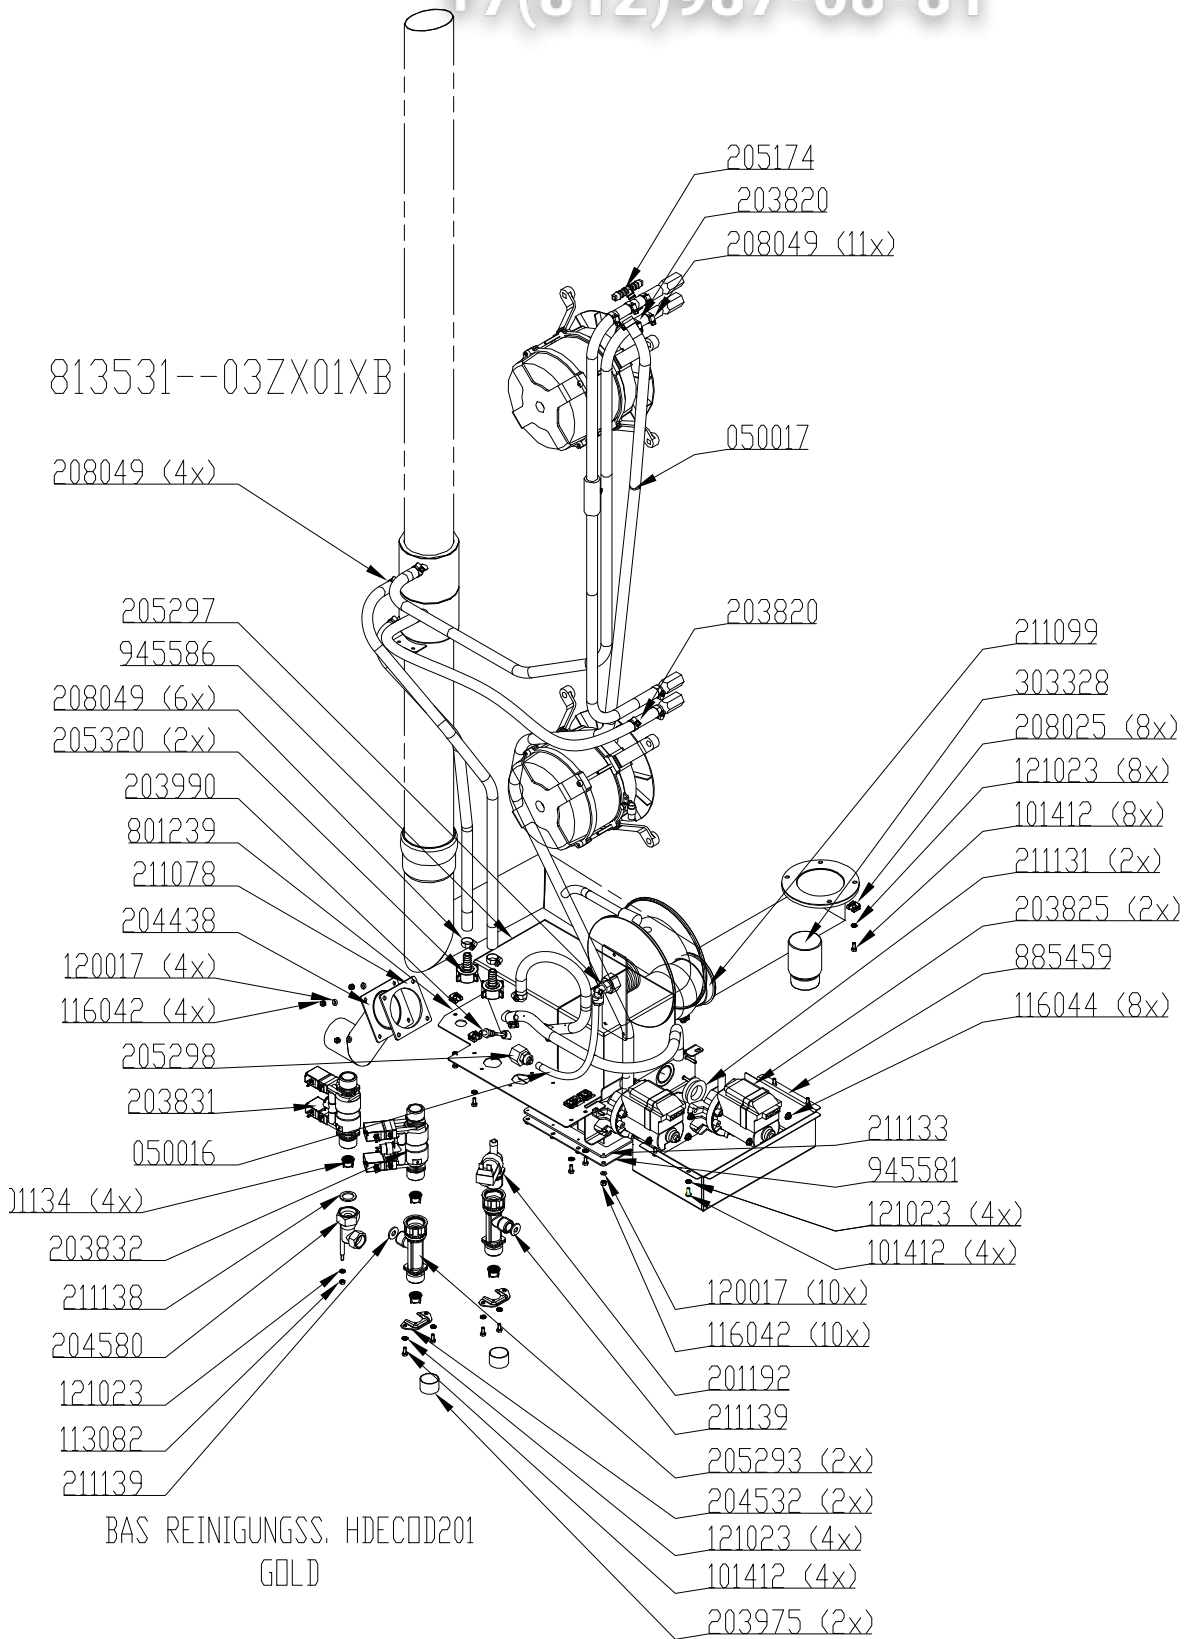

vsezip.ru
Water assembly 50Hz HD20.x

+7(812)987-08-81

Note! Cleaning pumps 60 Hz = #203826