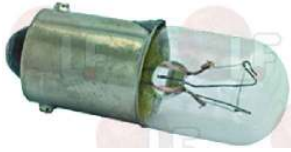

Suitable for:

9014092 LAMP Ba9s 2W 24V
dimensions $\varnothing$ 10x28 mm
for PUSH-BUTTON PANEL