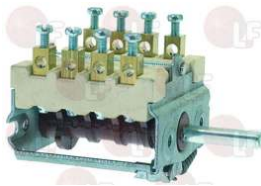

KROMO

КРОМО

Suitable for:

vsezip.ru

+7(812)987-08-81

Rotary switches

3057216 SELECTOR SWITCH 0-1 POSITIONS
contact capacity 16A 230V - max 150°C
D-shaped pin 6x4.6 mm

KROMO 9564