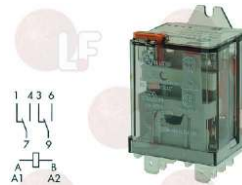

KROMO 16037

3351021 RELAY 62.82 16A 230V 50/60Hz
2 switching contacts
for Dishwasher (DIHR) GASTRO450 - GS40 - GS45
GS50
for Dishwasher (LAMBER) 01F - 040F - 045F - 050F
075F
for Dishwasher hood type (DIHR) GASTRO11S
for Glasswasher/Cupwasher (LAMBER)
since 1/04/03
DSP1 - DSP2 - DSP3 - GS4 - GS5
since 1/10/00
SUPERQS - S200 - S280 - S510
for Dishwasher (ELFRAMO) BE35