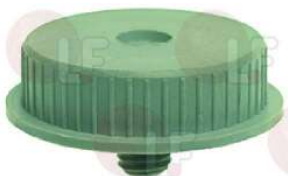

KROMO 10365

KROMO 10377

KROMO
Зини Общепит

Suitable for:

1186411 O-RING 02031 EPDM

for Dishwasher (ANGELO PO) LF50 - L45
for Dishwasher (ATA) AF61 - AF78 - AF88 - AL55
for Dishwasher (DIHR) GS35 - GS37 - GS50
for Dishwasher (KROMO) K35 - K37
for Dishwasher (UNIC) 48C
for Dishwasher conveyor type (COMENDA) ACL100
Series SE
for Dishwasher hood type (ANGELO PO) LC100 - LC130
LC80
for Dishwasher hood type (ATA) AT105 - AT110
AT112 - AT114 - AT116 - AT95
for Glasswasher/Cupwasher (ATA) AL10 - AL11 - AL15
AL16 - AL20 - AL25 - AL26 - AL30 - AL31 - AL35
AL36
for Glasswasher/Cupwasher (DIHR) C40LS - DERBYCF