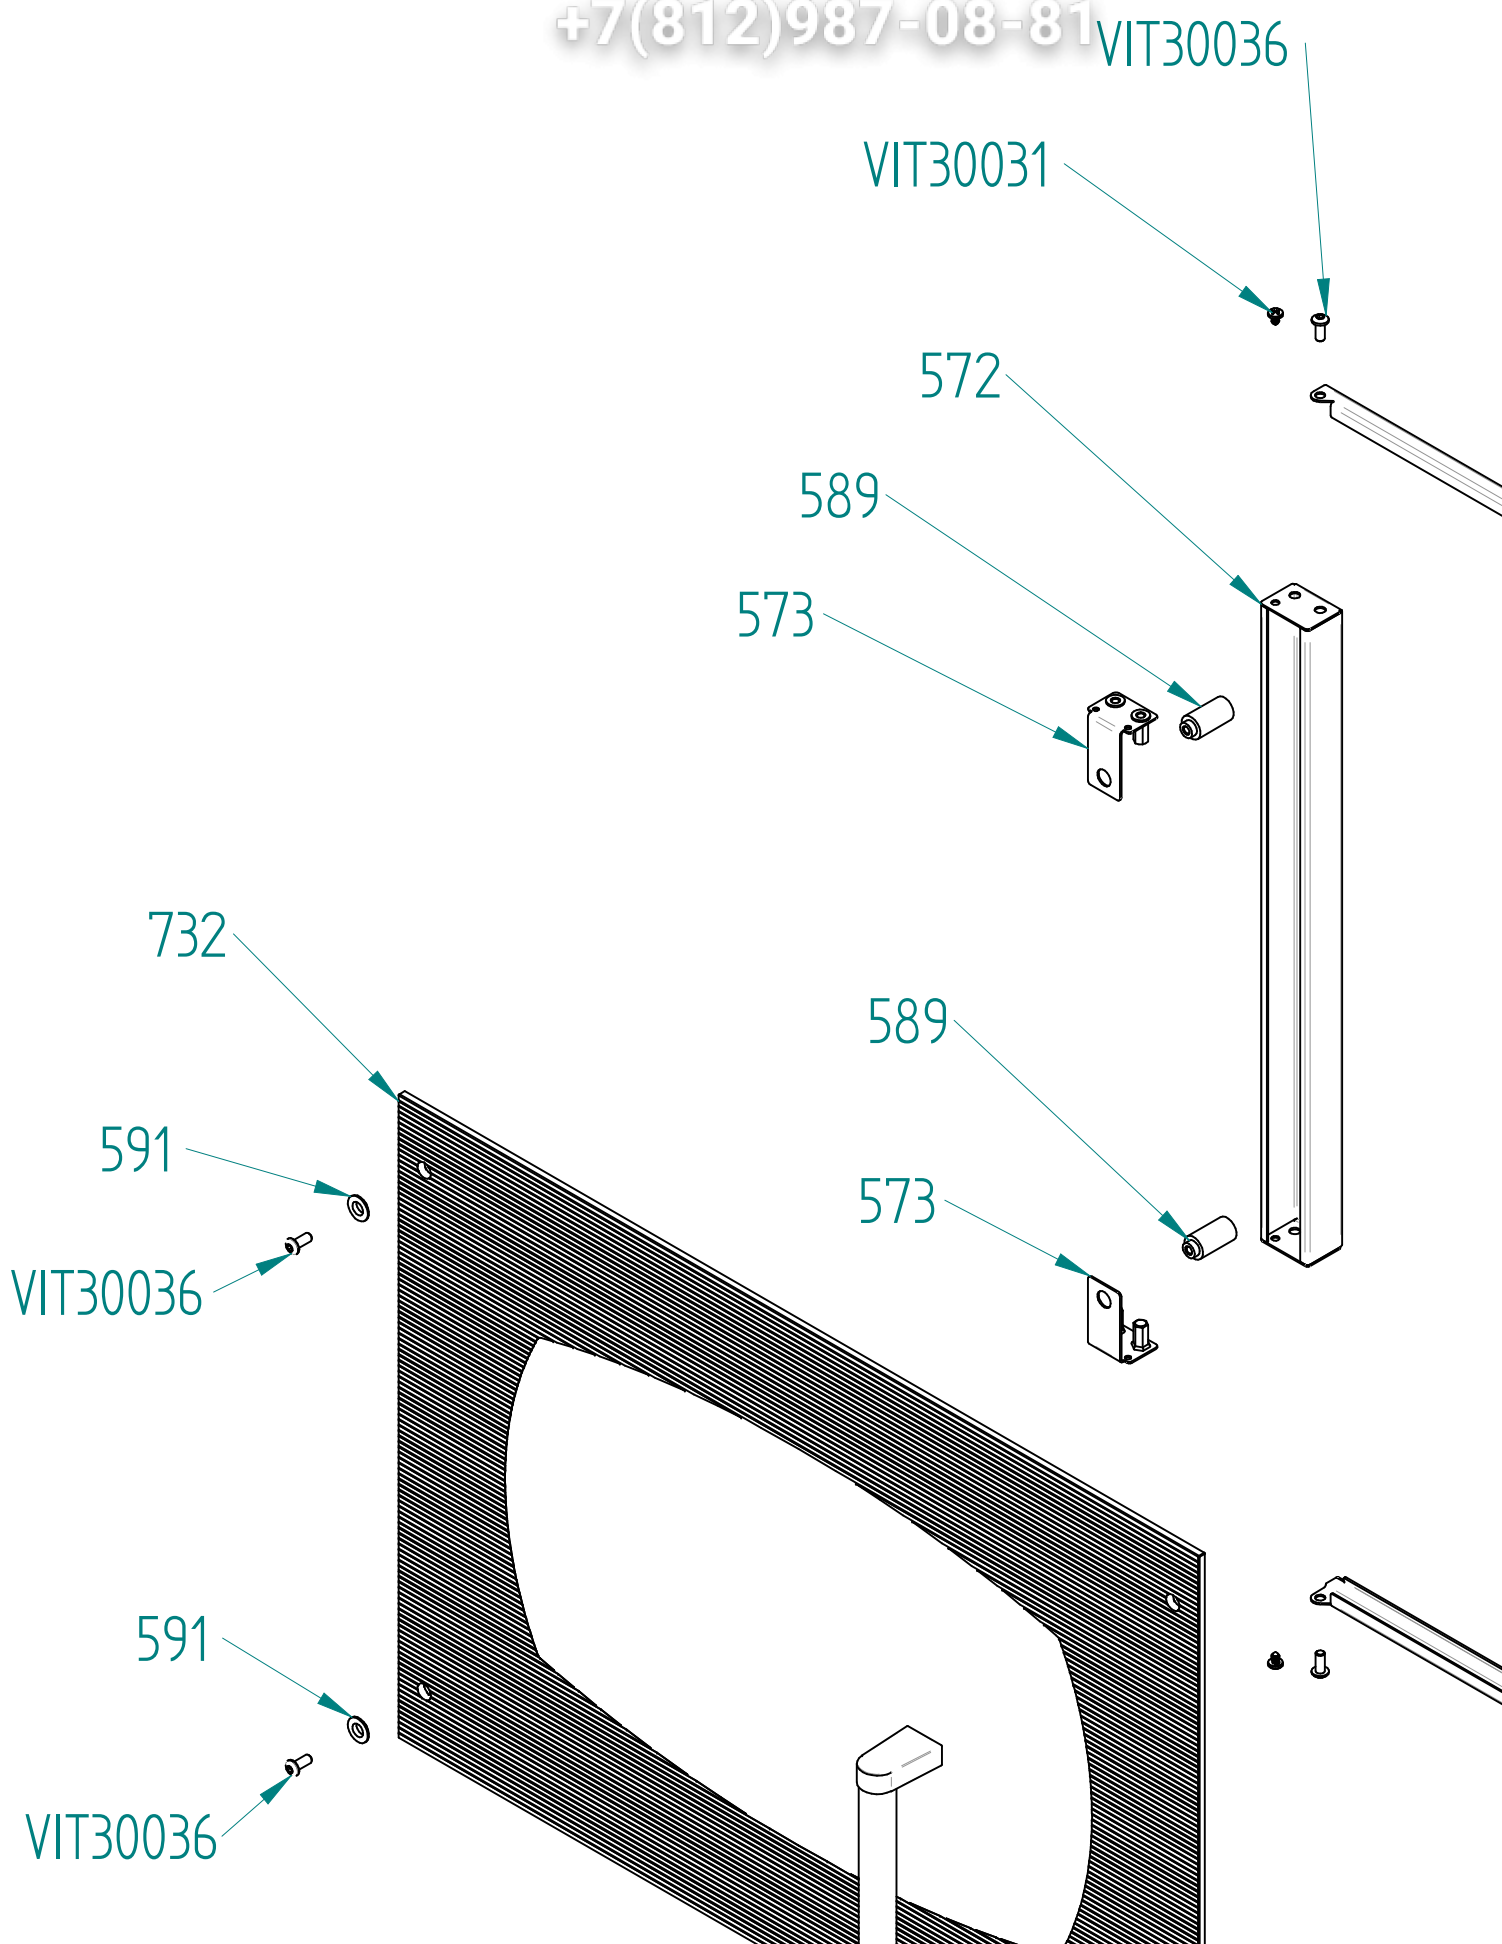

Зип Общепит

vsezip.ru

+7(812)987-08-81

734