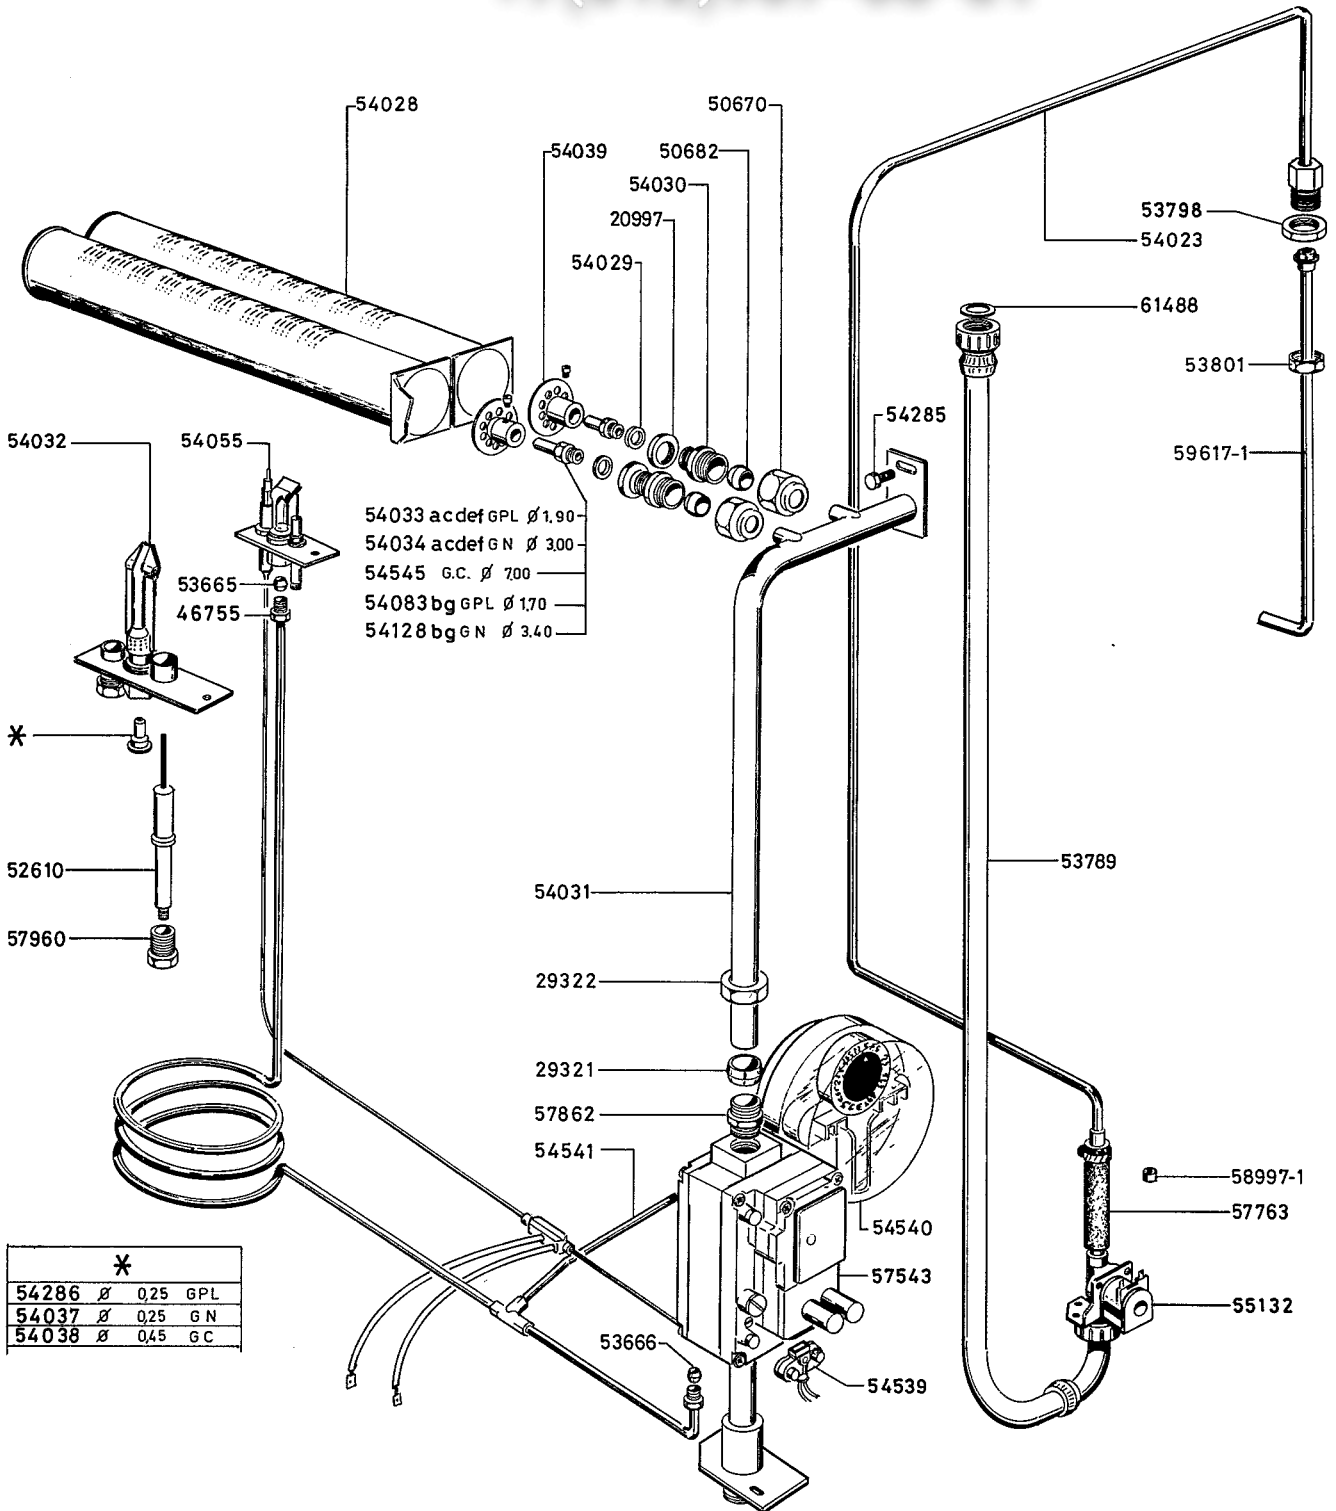

Зип Общепит

vsezip.ru

+7(812)987-08-81

*			
54286	$\varnothing$ 0,25	GPL	
54037	$\varnothing$ 0,25	GN	
54038	$\varnothing$ 0,45	GC	

KK03100898 03-64-59a/60a

FORNO A CONVEZIONE A GAS DA 20 GRIGLIE 20 GRIDS GAS CONVECTION OVEN							RIF. REF.	Da matr. from serial N^o
a	b	c	d	e	f	g		
241200 FCF/G20	241205 FCF/G20D	241210 FCF/G20F	241215 PFCF/G20	724212 "N"	2FC 04 B "STD"	770 347 "D"	1	03 06 91 310.....

OMNIA SERVICE srl

Via Cesare Battisti, 12 - 31015 Conegliano (TV) - Italy

© RIPRODUZIONE, ANCHE PARZIALE, VIETATA

Issued 07 - 93

03 64-59a