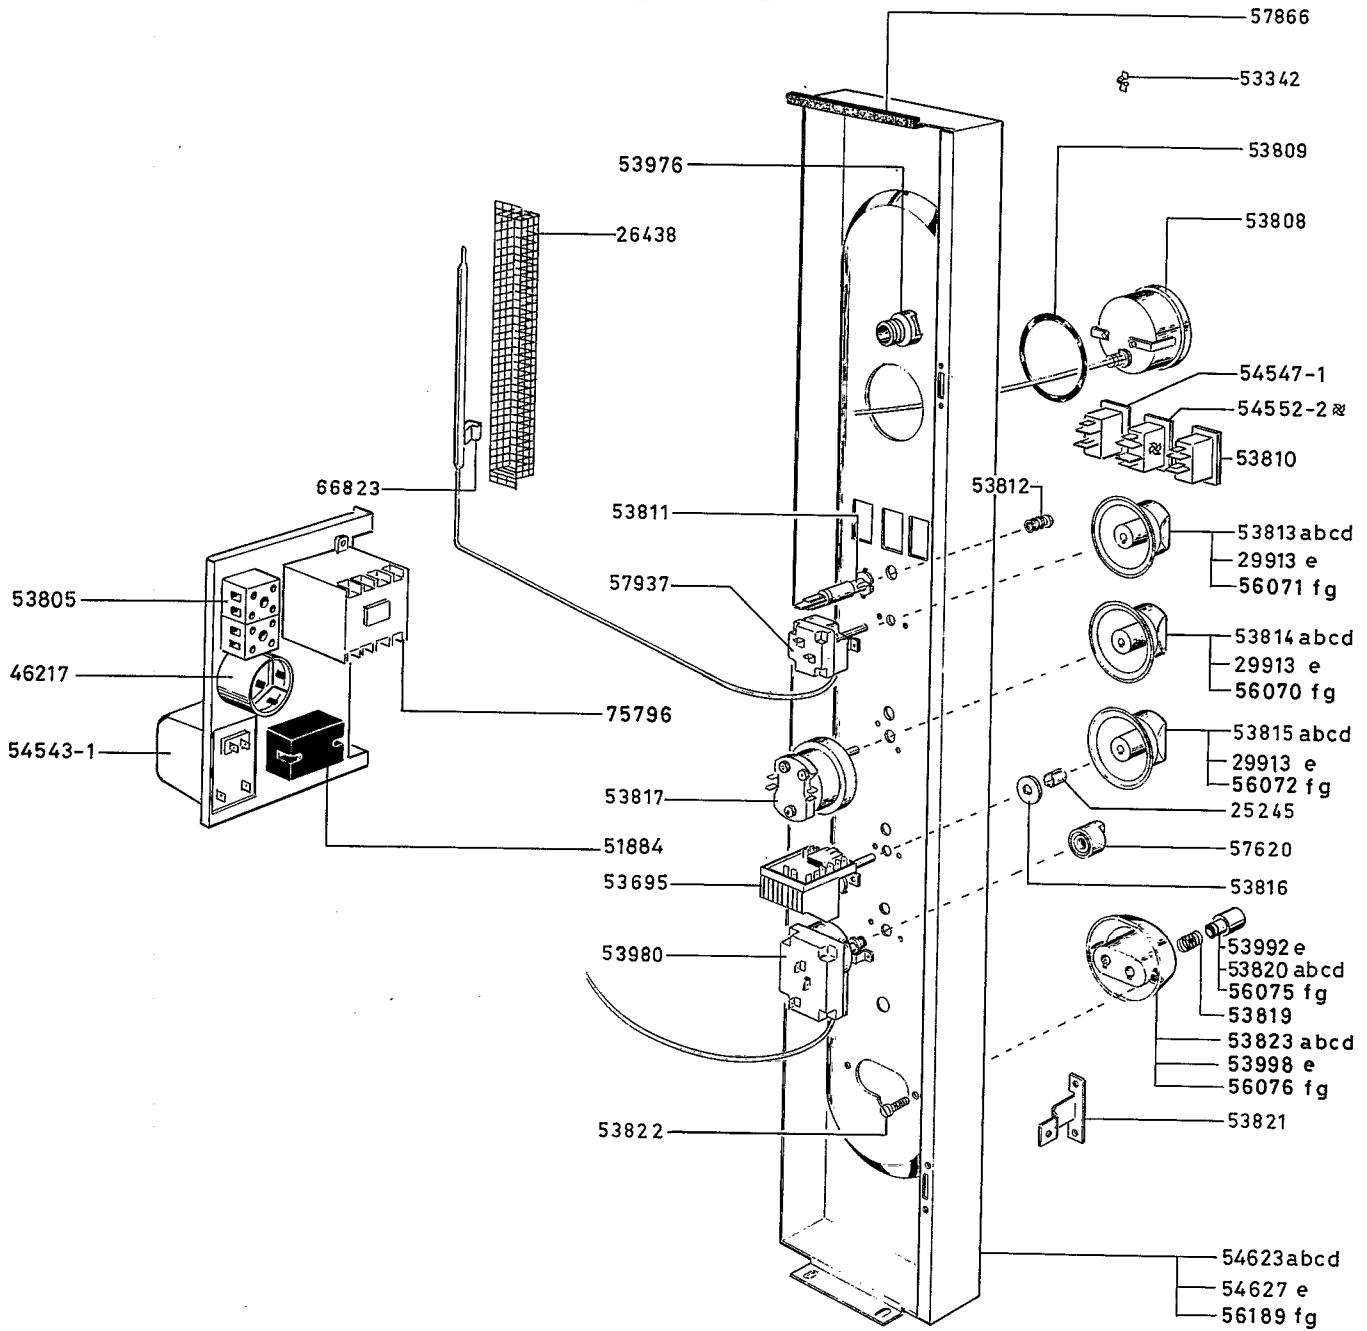

KK03100898 03-64-59a/60a

FORNO A CONVEZIONE A GAS DA 20 GRIGLIE 20 GRIDS GAS CONVECTION OVEN							RIF. REF.	Da matr. from serial N ^o
a	b	c	d	e	f	g		
241200 FCF/G20	241205 FCF/G20D	241210 FCF/G20F	241215 PFCF/G20	724212 "N"	2FC 04 B "STD"	770 347 "D"	1	03 06 91 310.....

FORNO A CONVEZIONE A GAS DA 20 GRIGLIE 20 GRIDS GAS CONVECTION OVEN							RIF. REF.	Da matr. from serial N ^o
a	b	c	d	e	f	g		
241200	241205	241210	241215	724212	2FC04B	770347		18 05 84
FCF/G 20	FCF/G20D	FCF/G20F	PFCF/G 20	4212 N			1	27 08 85
							2	10 09 85
							03	64-60