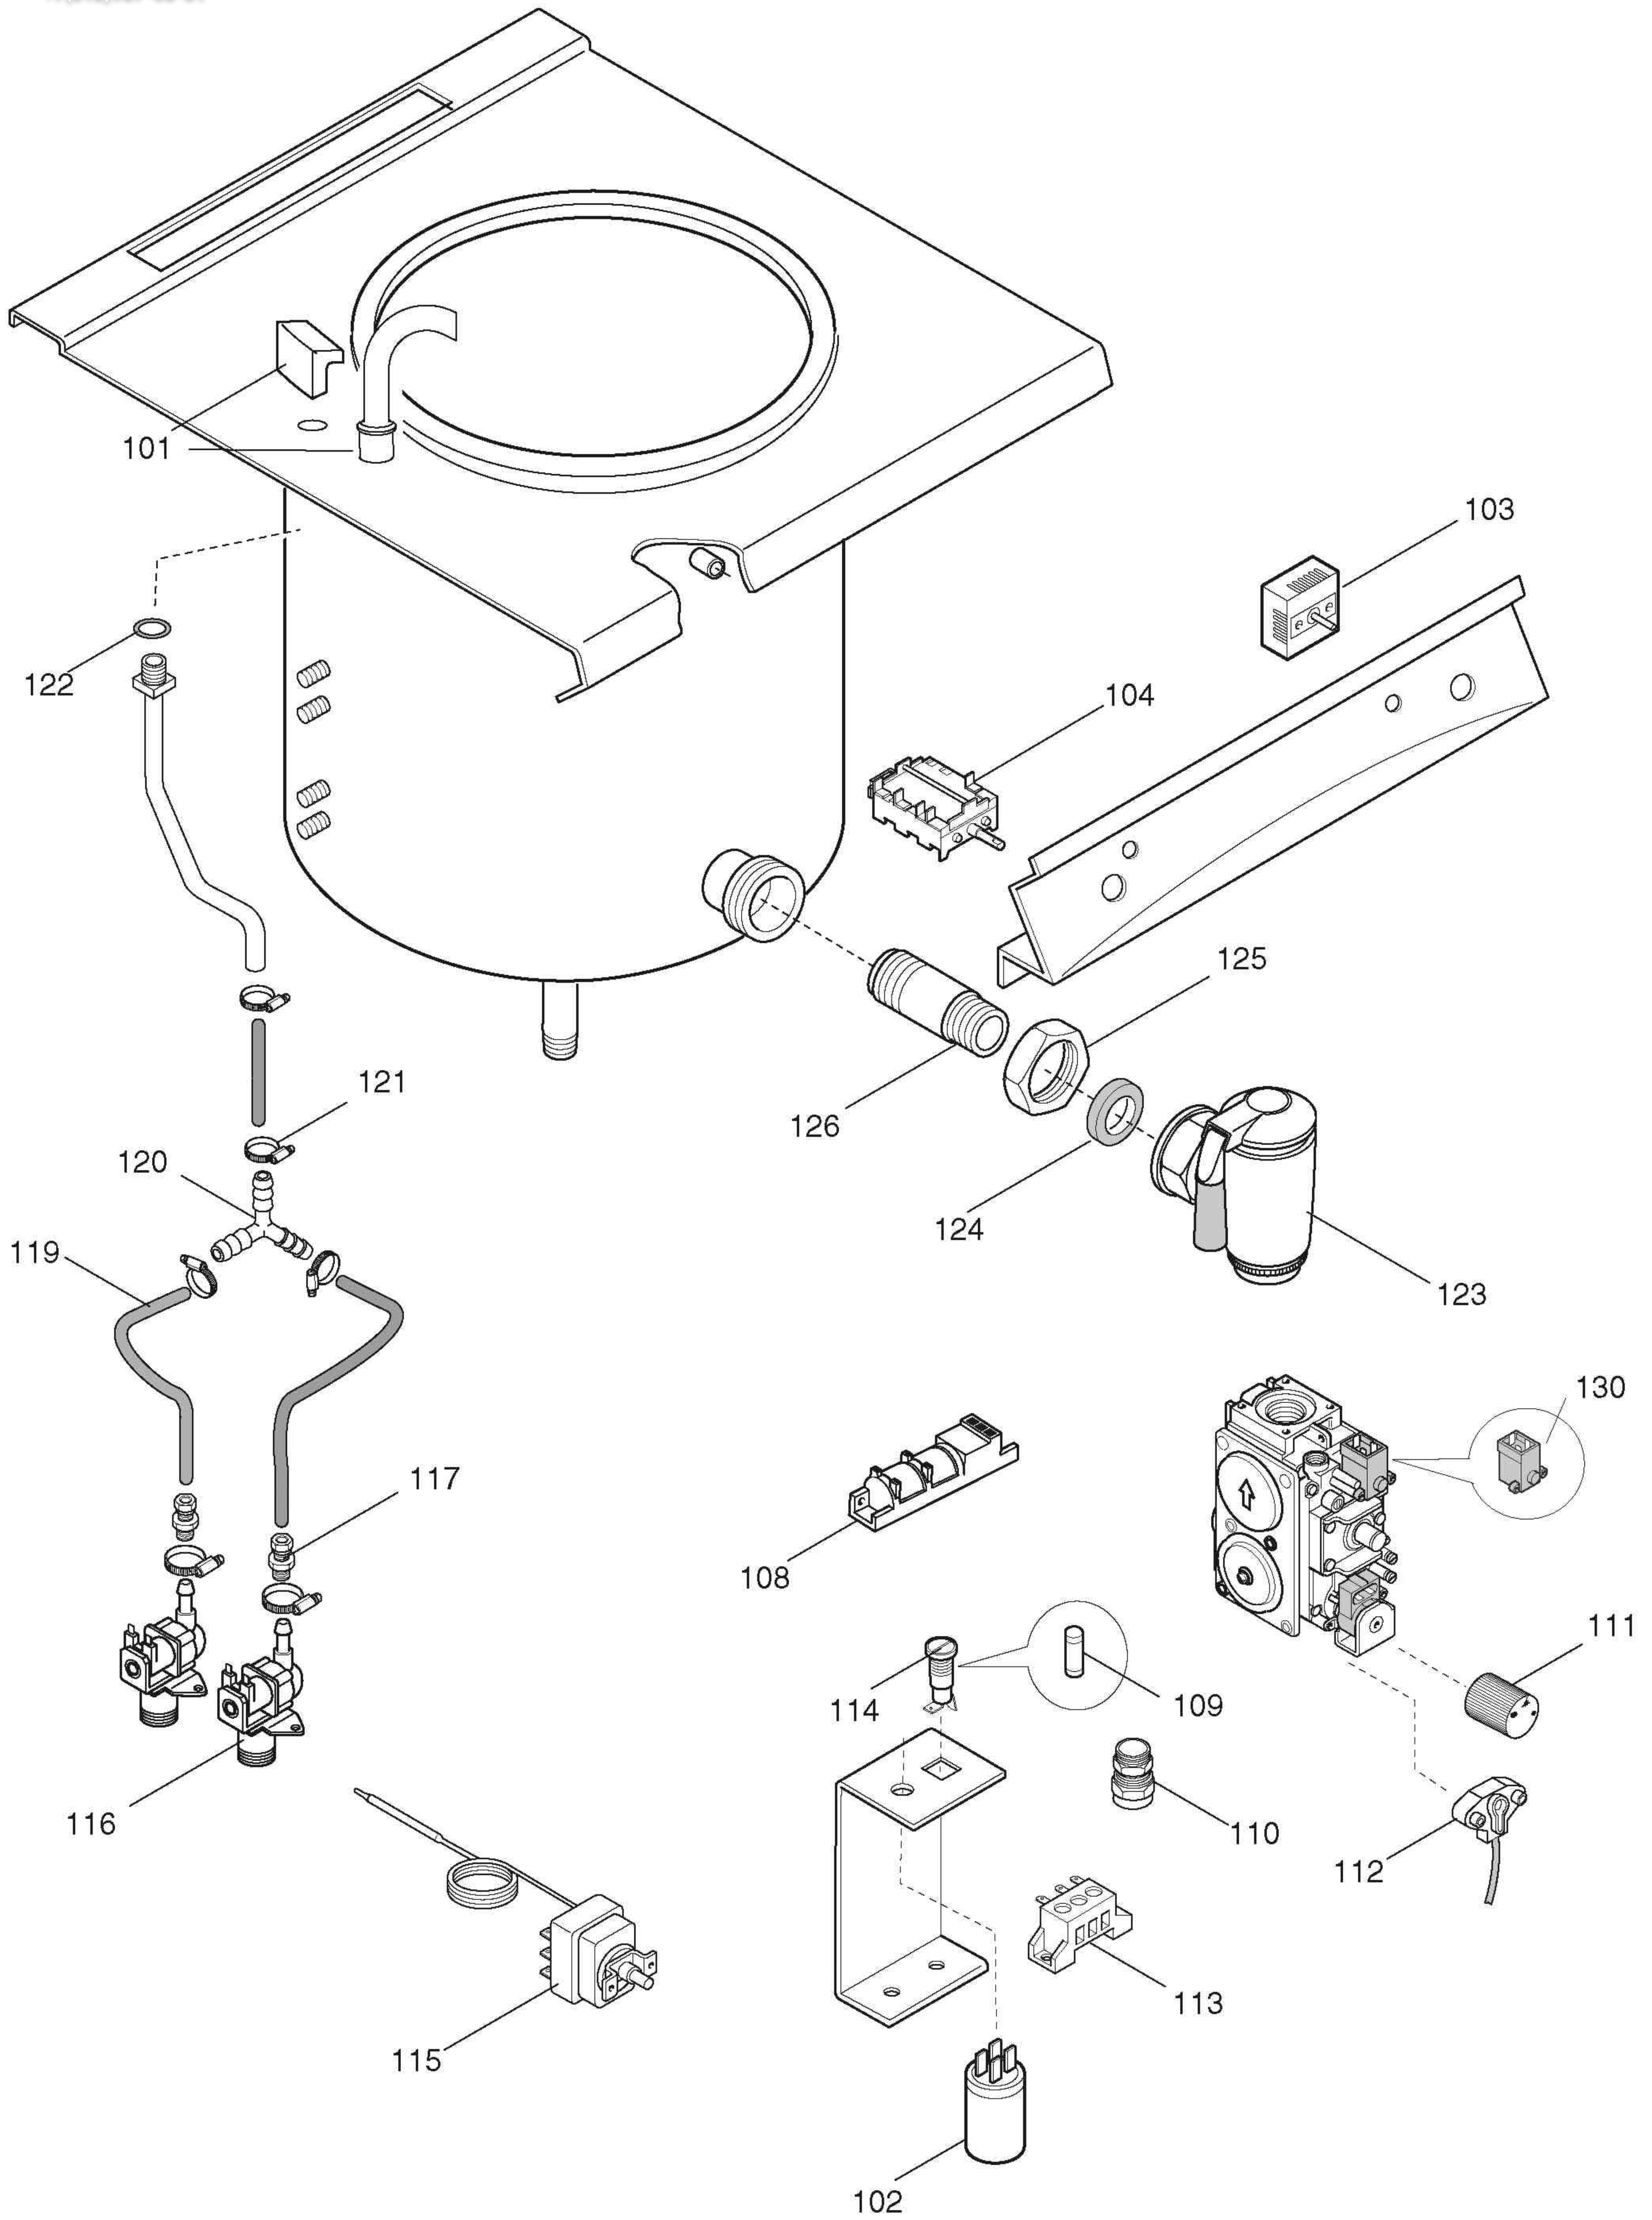

PENTOLE GAS DIRETTE N700
GAS BOILING PAN DIRECT HEATING N700