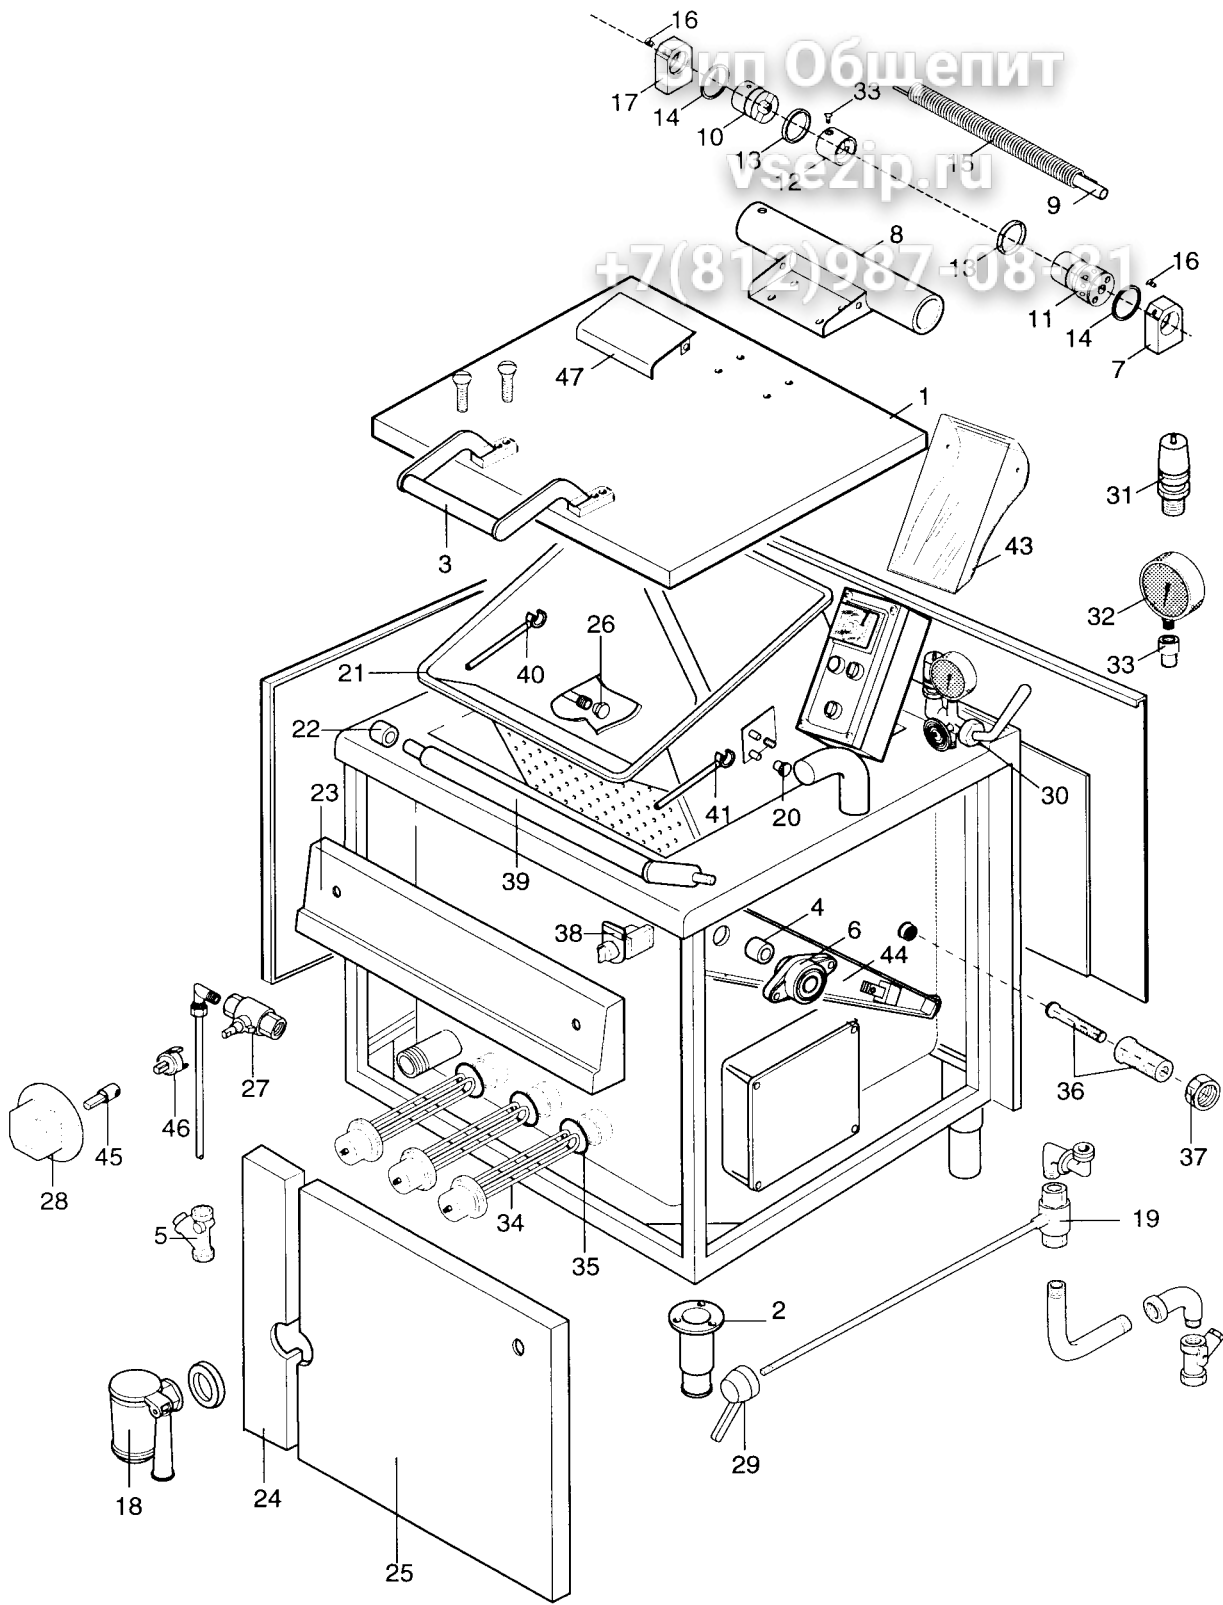

**CUCCIPASTA ELETTRICO o a VAPORE CON
SOLLEVAMENTO CESTELLO AUTOMATICO CR15E - CR15V
CR15E - CR15V AUTOMATIC TILTING BASKET ELECTRIC or
STEAM HEATED PASTA COOKER**

Code	Type	Ref.
291 179	CR15E	e
291 178	CR15V	v

	Indice
Pag. 1	Componenti strutturali, riscald.elettrico/vapore
2	Componenti elettrici
3	Centralina oleodinamica
4 -5	Lista ricambi

	Index
	Structural, electric heating/steam plant components
	Electric components
	Oleodinamic device components
	Spare parts list

Marchio / Brand: Z

Paese / Country: Tutti / All

Da Ser. Nr. / From ser. nr.: 540.....

Ed. 0102

Doc. Nr.:

3- 66 002

Тип Общепит
vsezip.ru
+7(812)987-08-81

CR15E - CR15V automatic tilting basket electric or steam heated pasta cookers

Da Ser. Nr. / From ser. nr.: 540.....

Page: 1

Ed. 0007

Doc. Nr.: **3- 66 002**