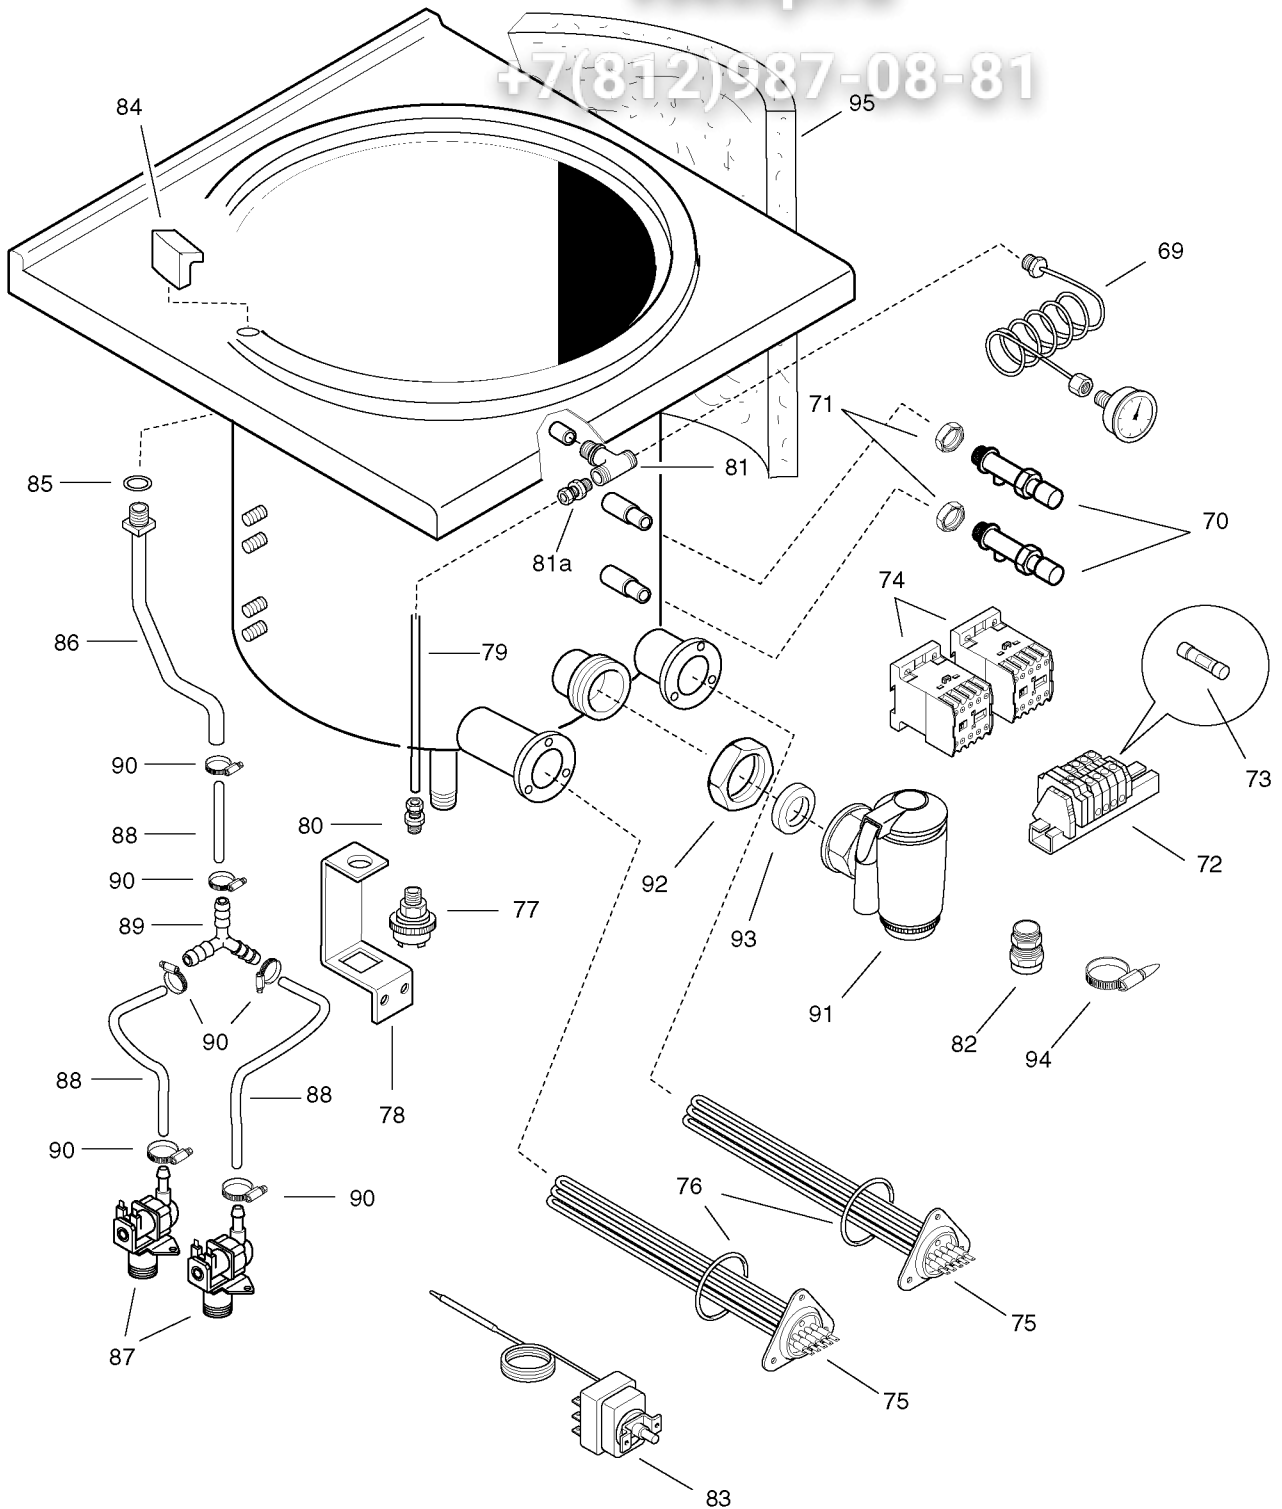

PENTOLE ELETTRICHE INDIRETTE N900
ELECTRIC BOILING PAN INDIRECT HEATING N900