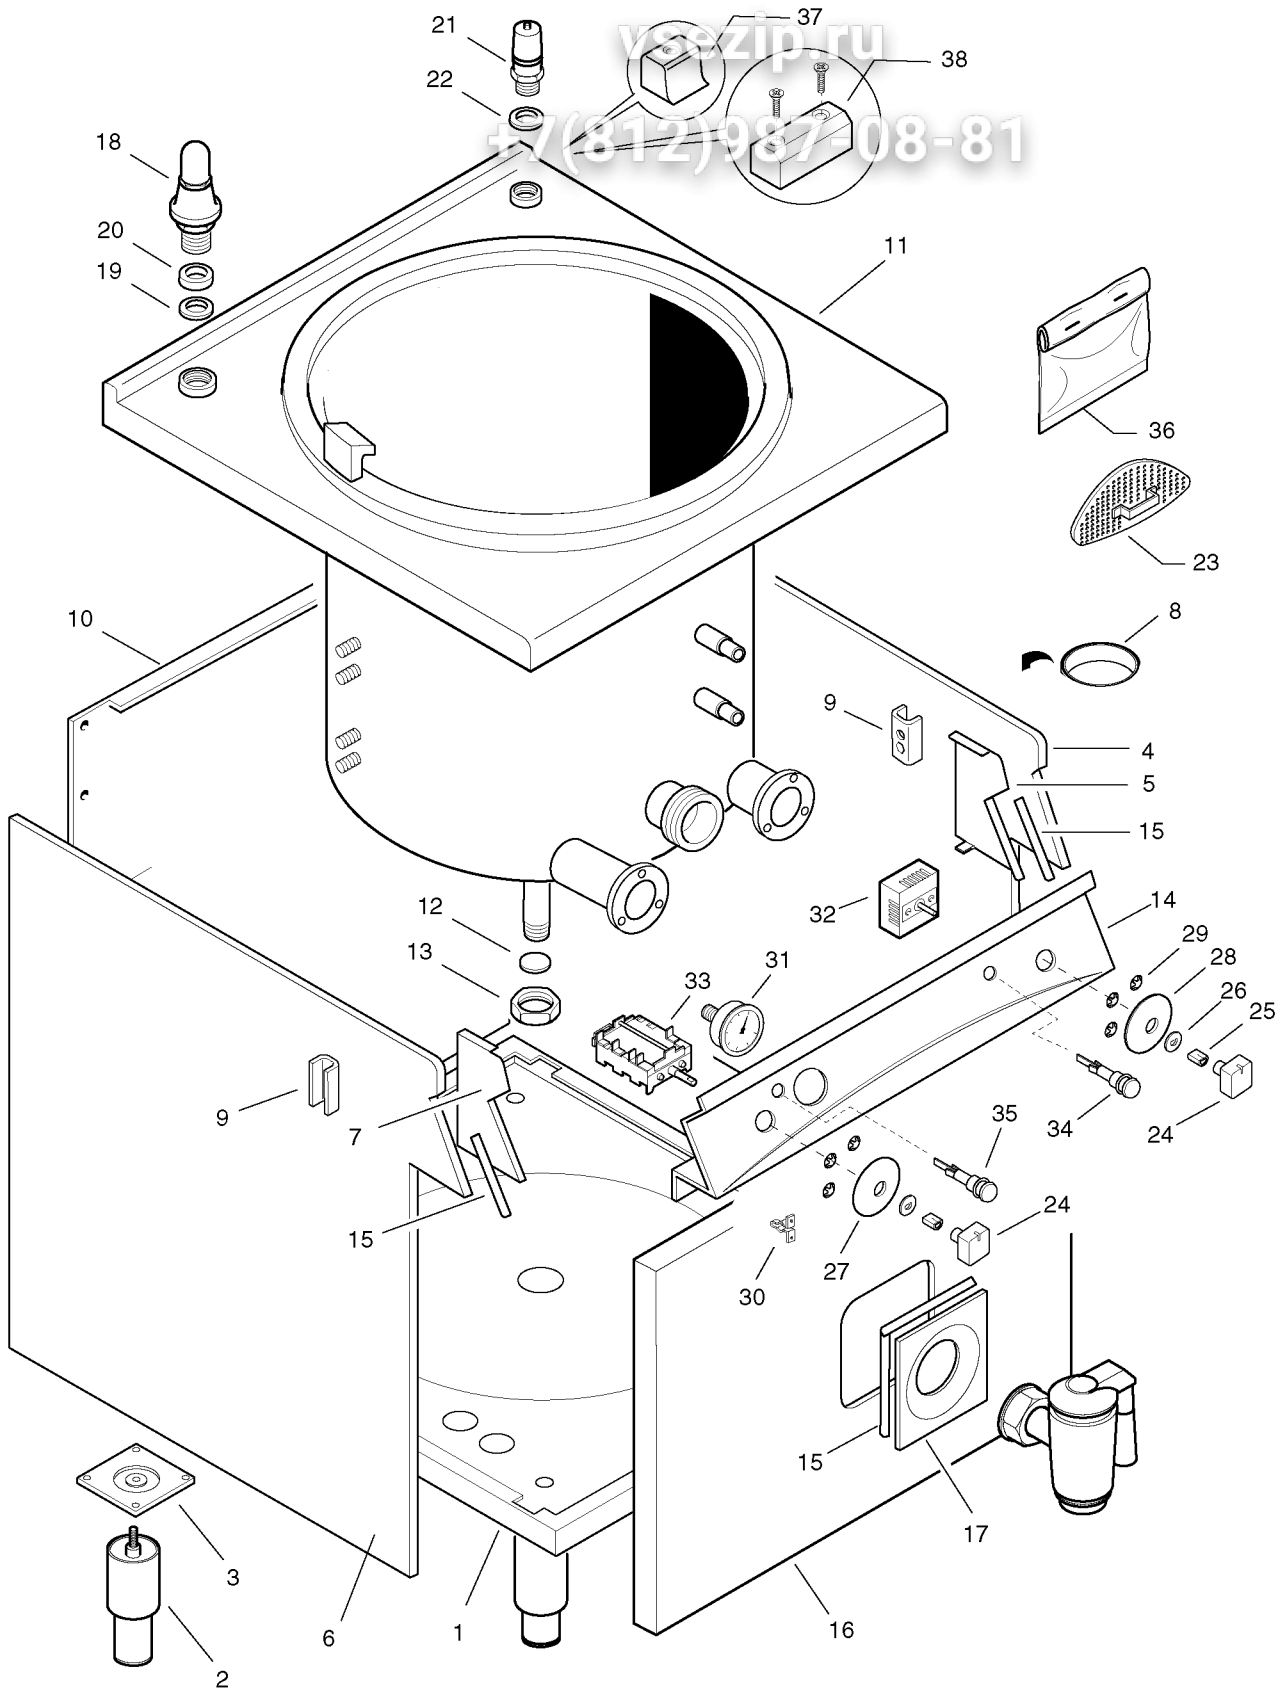

PENTOLE ELETTRICHE INDIRECTE 100/150Lt N900
ELECTRIC BOILING PAN INDIRECT HEATING 100/150Lt N900**+7(812)987-08-81**

PNC	Model	Ref.	Page	Notes
200 273	KPI/E10	a	1 - 2 - 3 - 4 - 5	100Lt Electric Boilong Pan Indirect Heating
200 274	KPI/E15	b	1 - 2 - 3 - 4 - 5	150Lt Electric Boilong Pan Indirect Heating
200 279	KPI/E15A	c	1 - 2 - 3 - 4 - 5	150Lt Electric Boilong Pan Indirect Heating Autoclave

IndexPag. 1 - 2 - 3
Pag. 4 - 5**Indice**Frame and components
Spare parts listStruttura e componenti
Lista ricambi**Brand / Marchio :** Zanussi
Factory code: 9PDX

PENTOLE ELETTRICHE INDIRETTE N900
ELECTRIC BOILING PAN INDIRECT HEATING N900