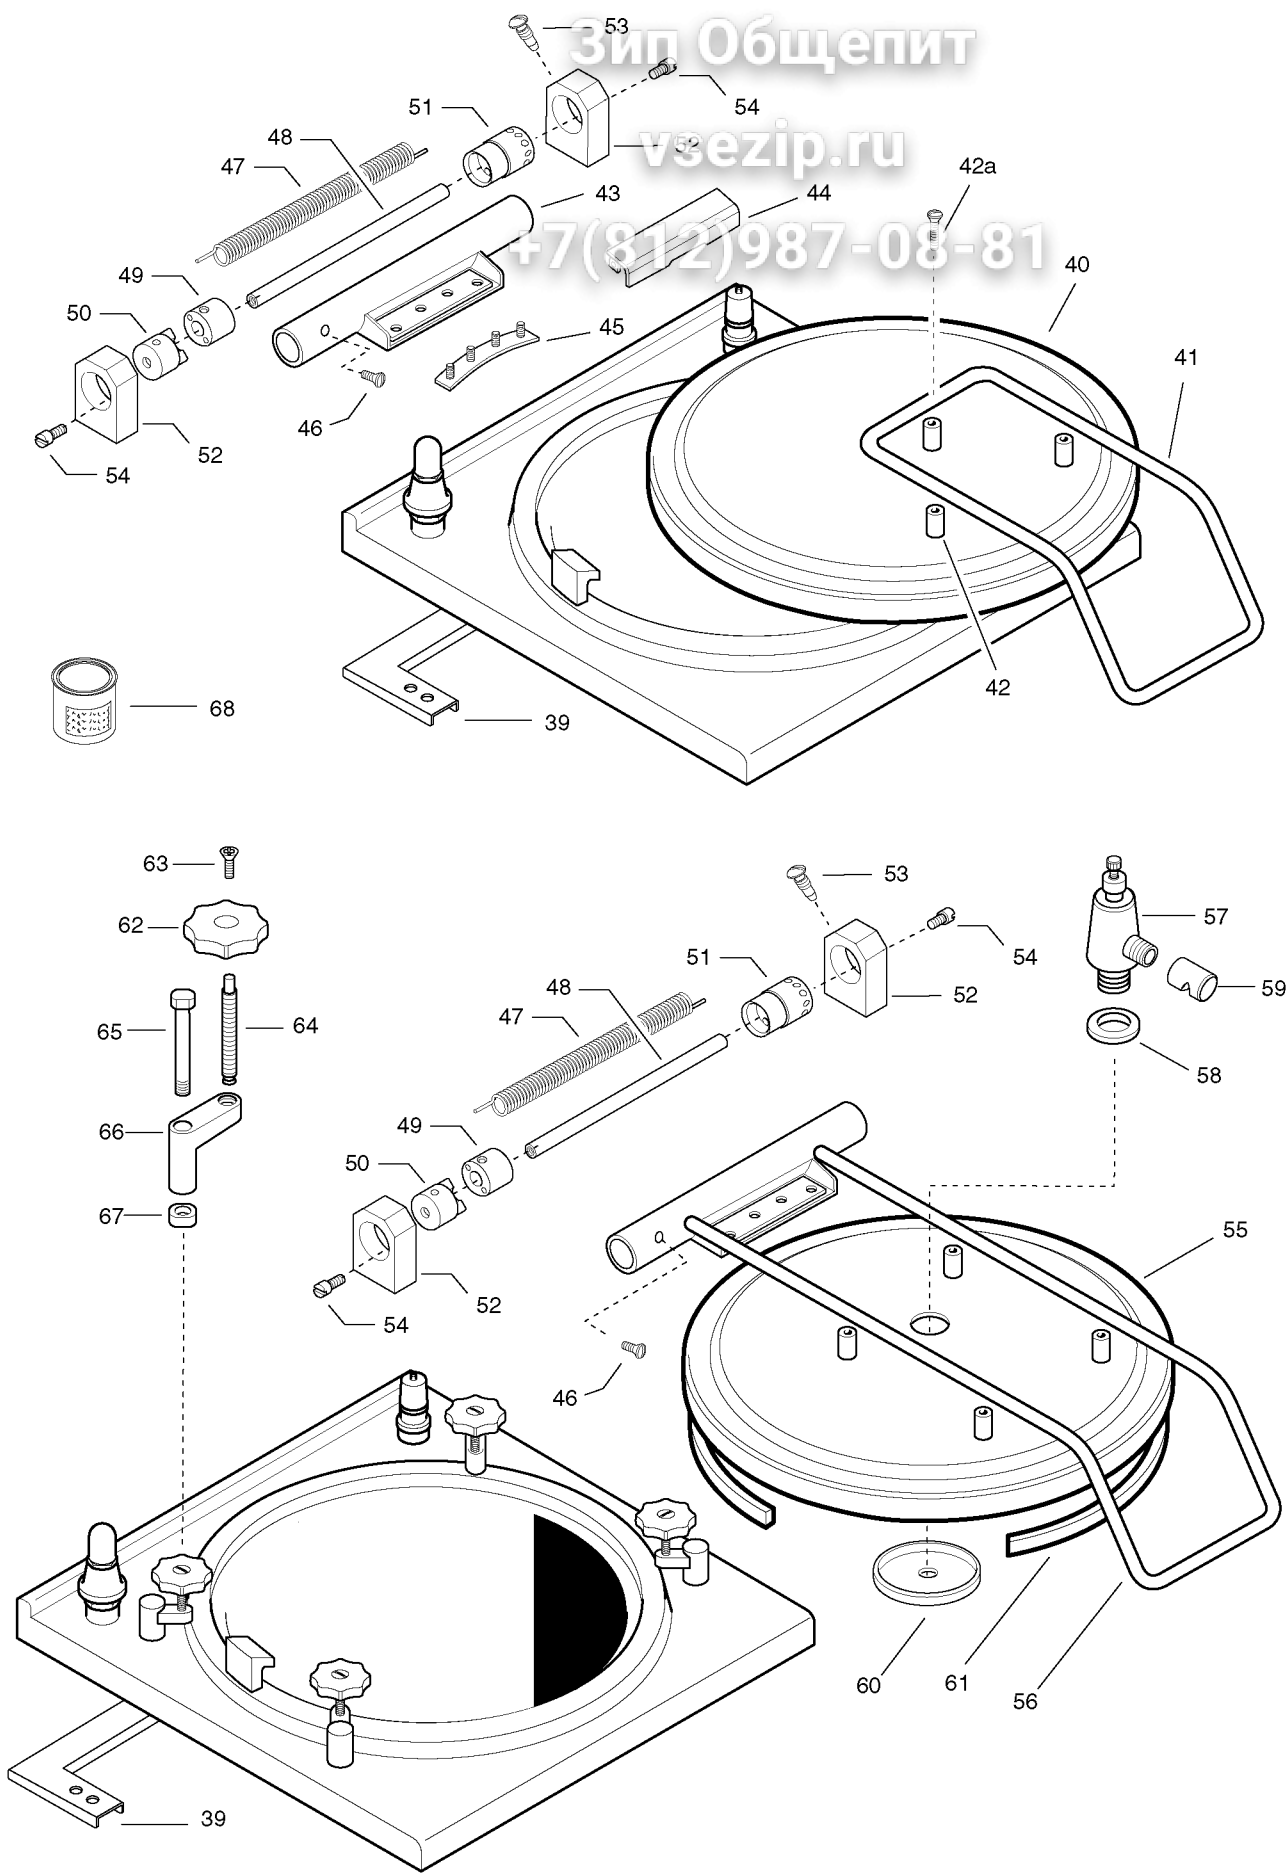

PENTOLE ELETTRICHE INDIRECTE 100/150Lt N900
ELECTRIC BOILING PAN INDIRECT HEATING 100/150Lt N900**+7(812)987-08-81**

PNC	Model	Ref.	Page	Notes
200 273	KPI/E10	a	1 - 2 - 3 - 4 - 5	100Lt Electric Boilong Pan Indirect Heating
200 274	KPI/E15	b	1 - 2 - 3 - 4 - 5	150Lt Electric Boilong Pan Indirect Heating
200 279	KPI/E15A	c	1 - 2 - 3 - 4 - 5	150Lt Electric Boilong Pan Indirect Heating Autoclave

IndexPag. 1 - 2 - 3
Pag. 4 - 5**Indice**Frame and components
Spare parts listStruttura e componenti
Lista ricambi**Brand / Marchio :** Zanussi
Factory code: 9PDX

PENTOLE ELETTRICHE INDIRETTE N900
ELECTRIC BOILING PAN INDIRECT HEATING N900