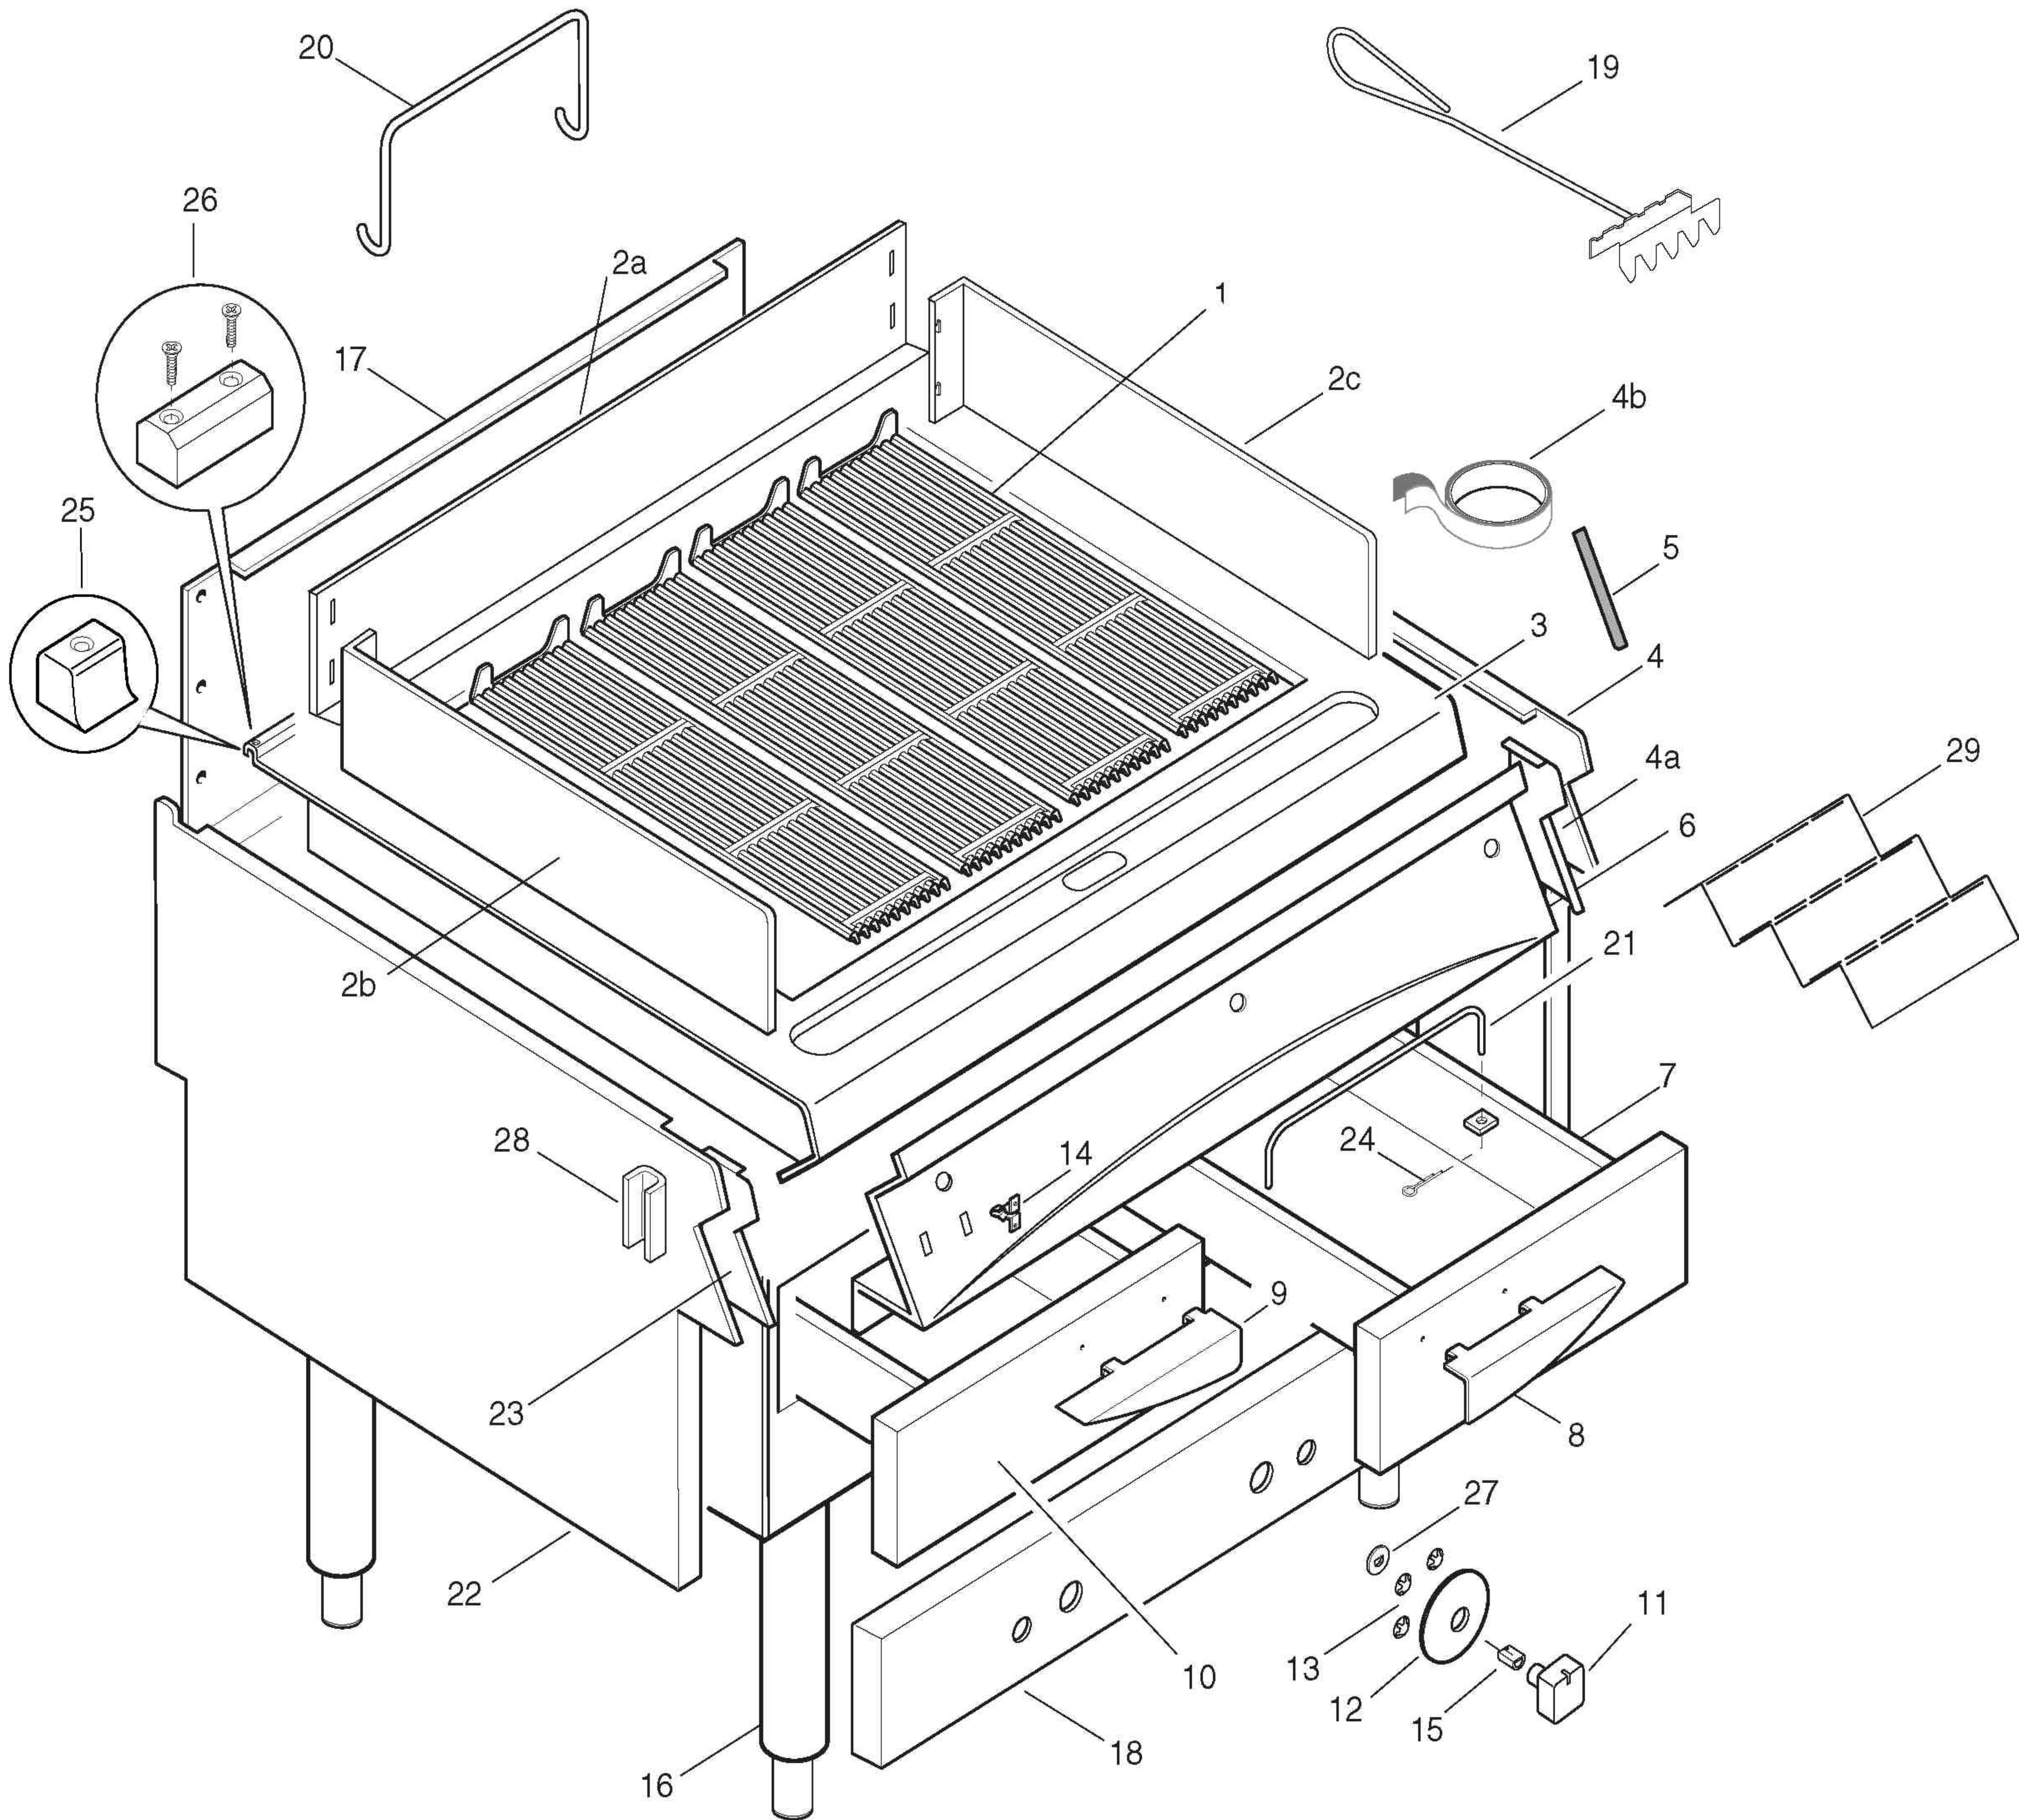

GRIGLIA GAS ED ELETTRICA N900
GAS AND ELECTRIC GRILL N900