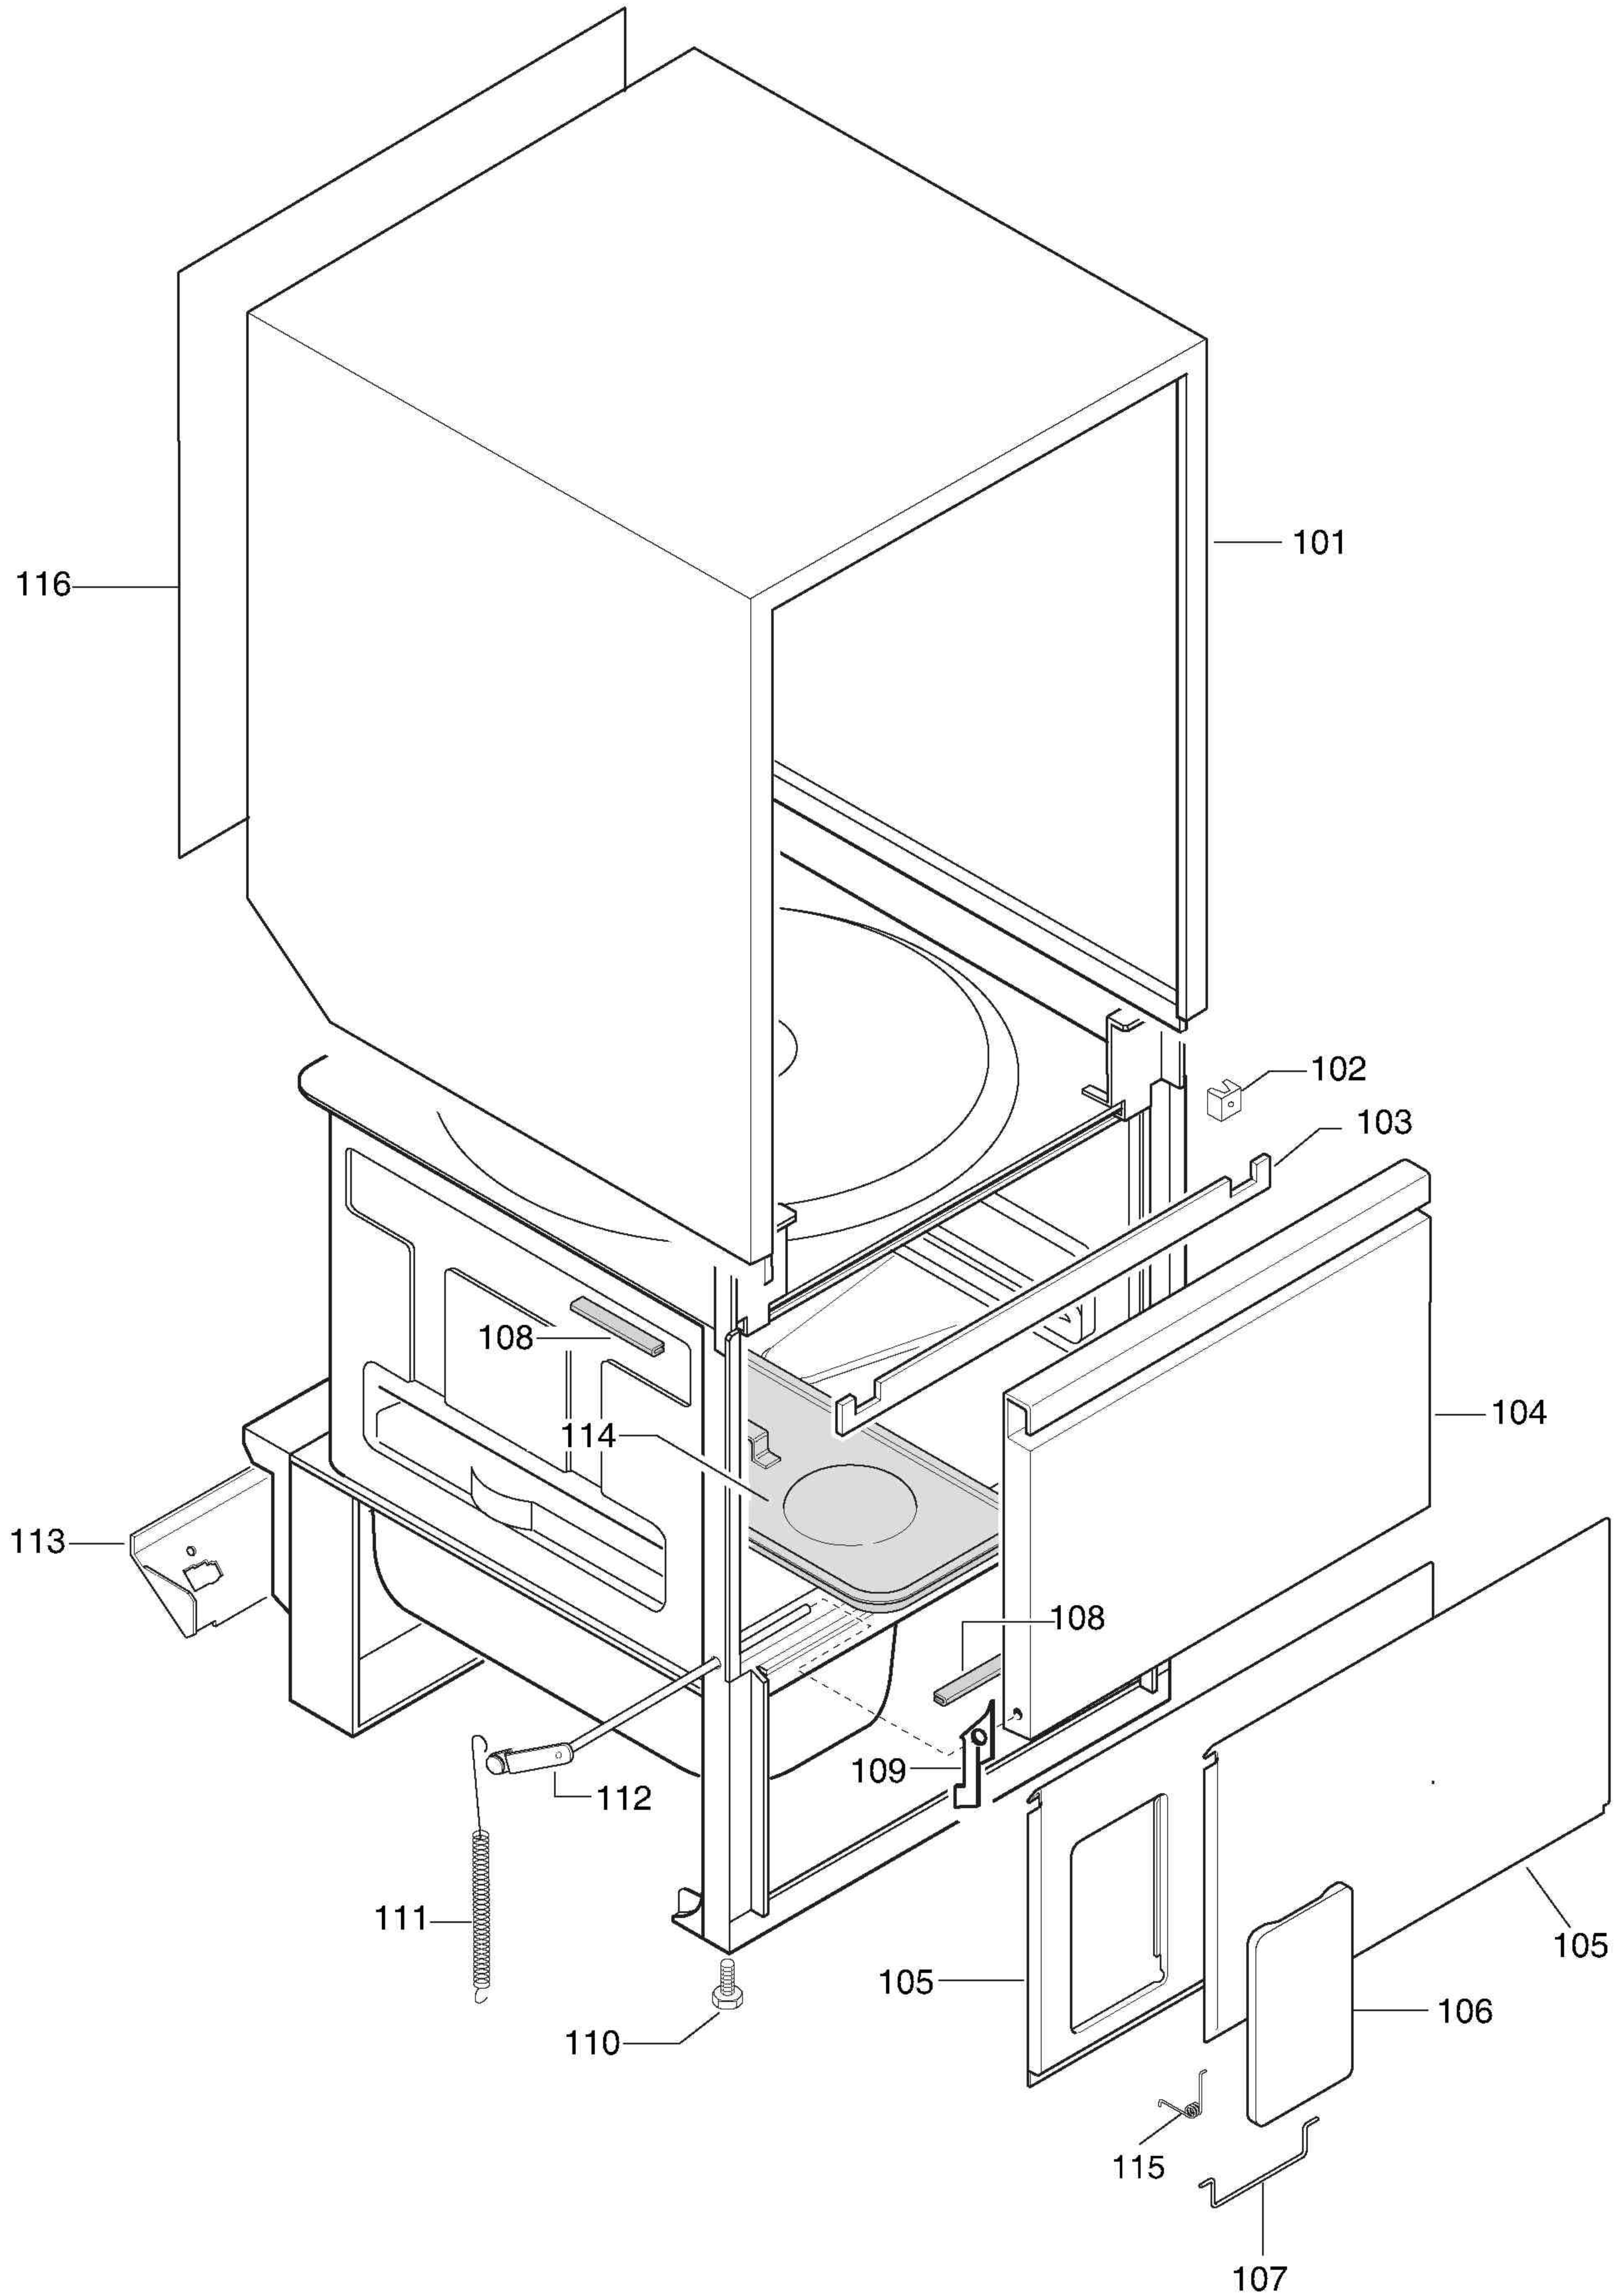

**LAVABICCHIERI e TAZZINE per BAR
GLASS and CUP-WASHER for BARS**

WT 1 / WT 2 / WT2N

Code	Type	Ref.
402010	WT1	a
402030	WT2	b
402032	WT2WSDPD	m
402035	WT2WS	c
402041	WT1	e
402042	WT1WS	g
402043	WT1TPO	h
402044	WT2TOP	f
402050	WT2AUS	d
402046	WT1CHCNOWS	i
402047	WT2CHCNOWS	l

Pagina/ Page

Indice/ index

2	Vista generale / Main view
3	Componenti idraulici / Hydraulic components
4	Componenti idraulici / Hydraulic components
5	Componenti elettrici / Electrical components
6 - 9	Lista ricambi / Spare parts list

Marchio/ Brand: E
Paese/ Country: Tutti/ All

Da Ser.Nr./From Ser.nr.: /636...

Page: 1

Ed. 2008-09

Doc. Nr.: 6-01 801

ill. 601801p1
Vista generale / Main view