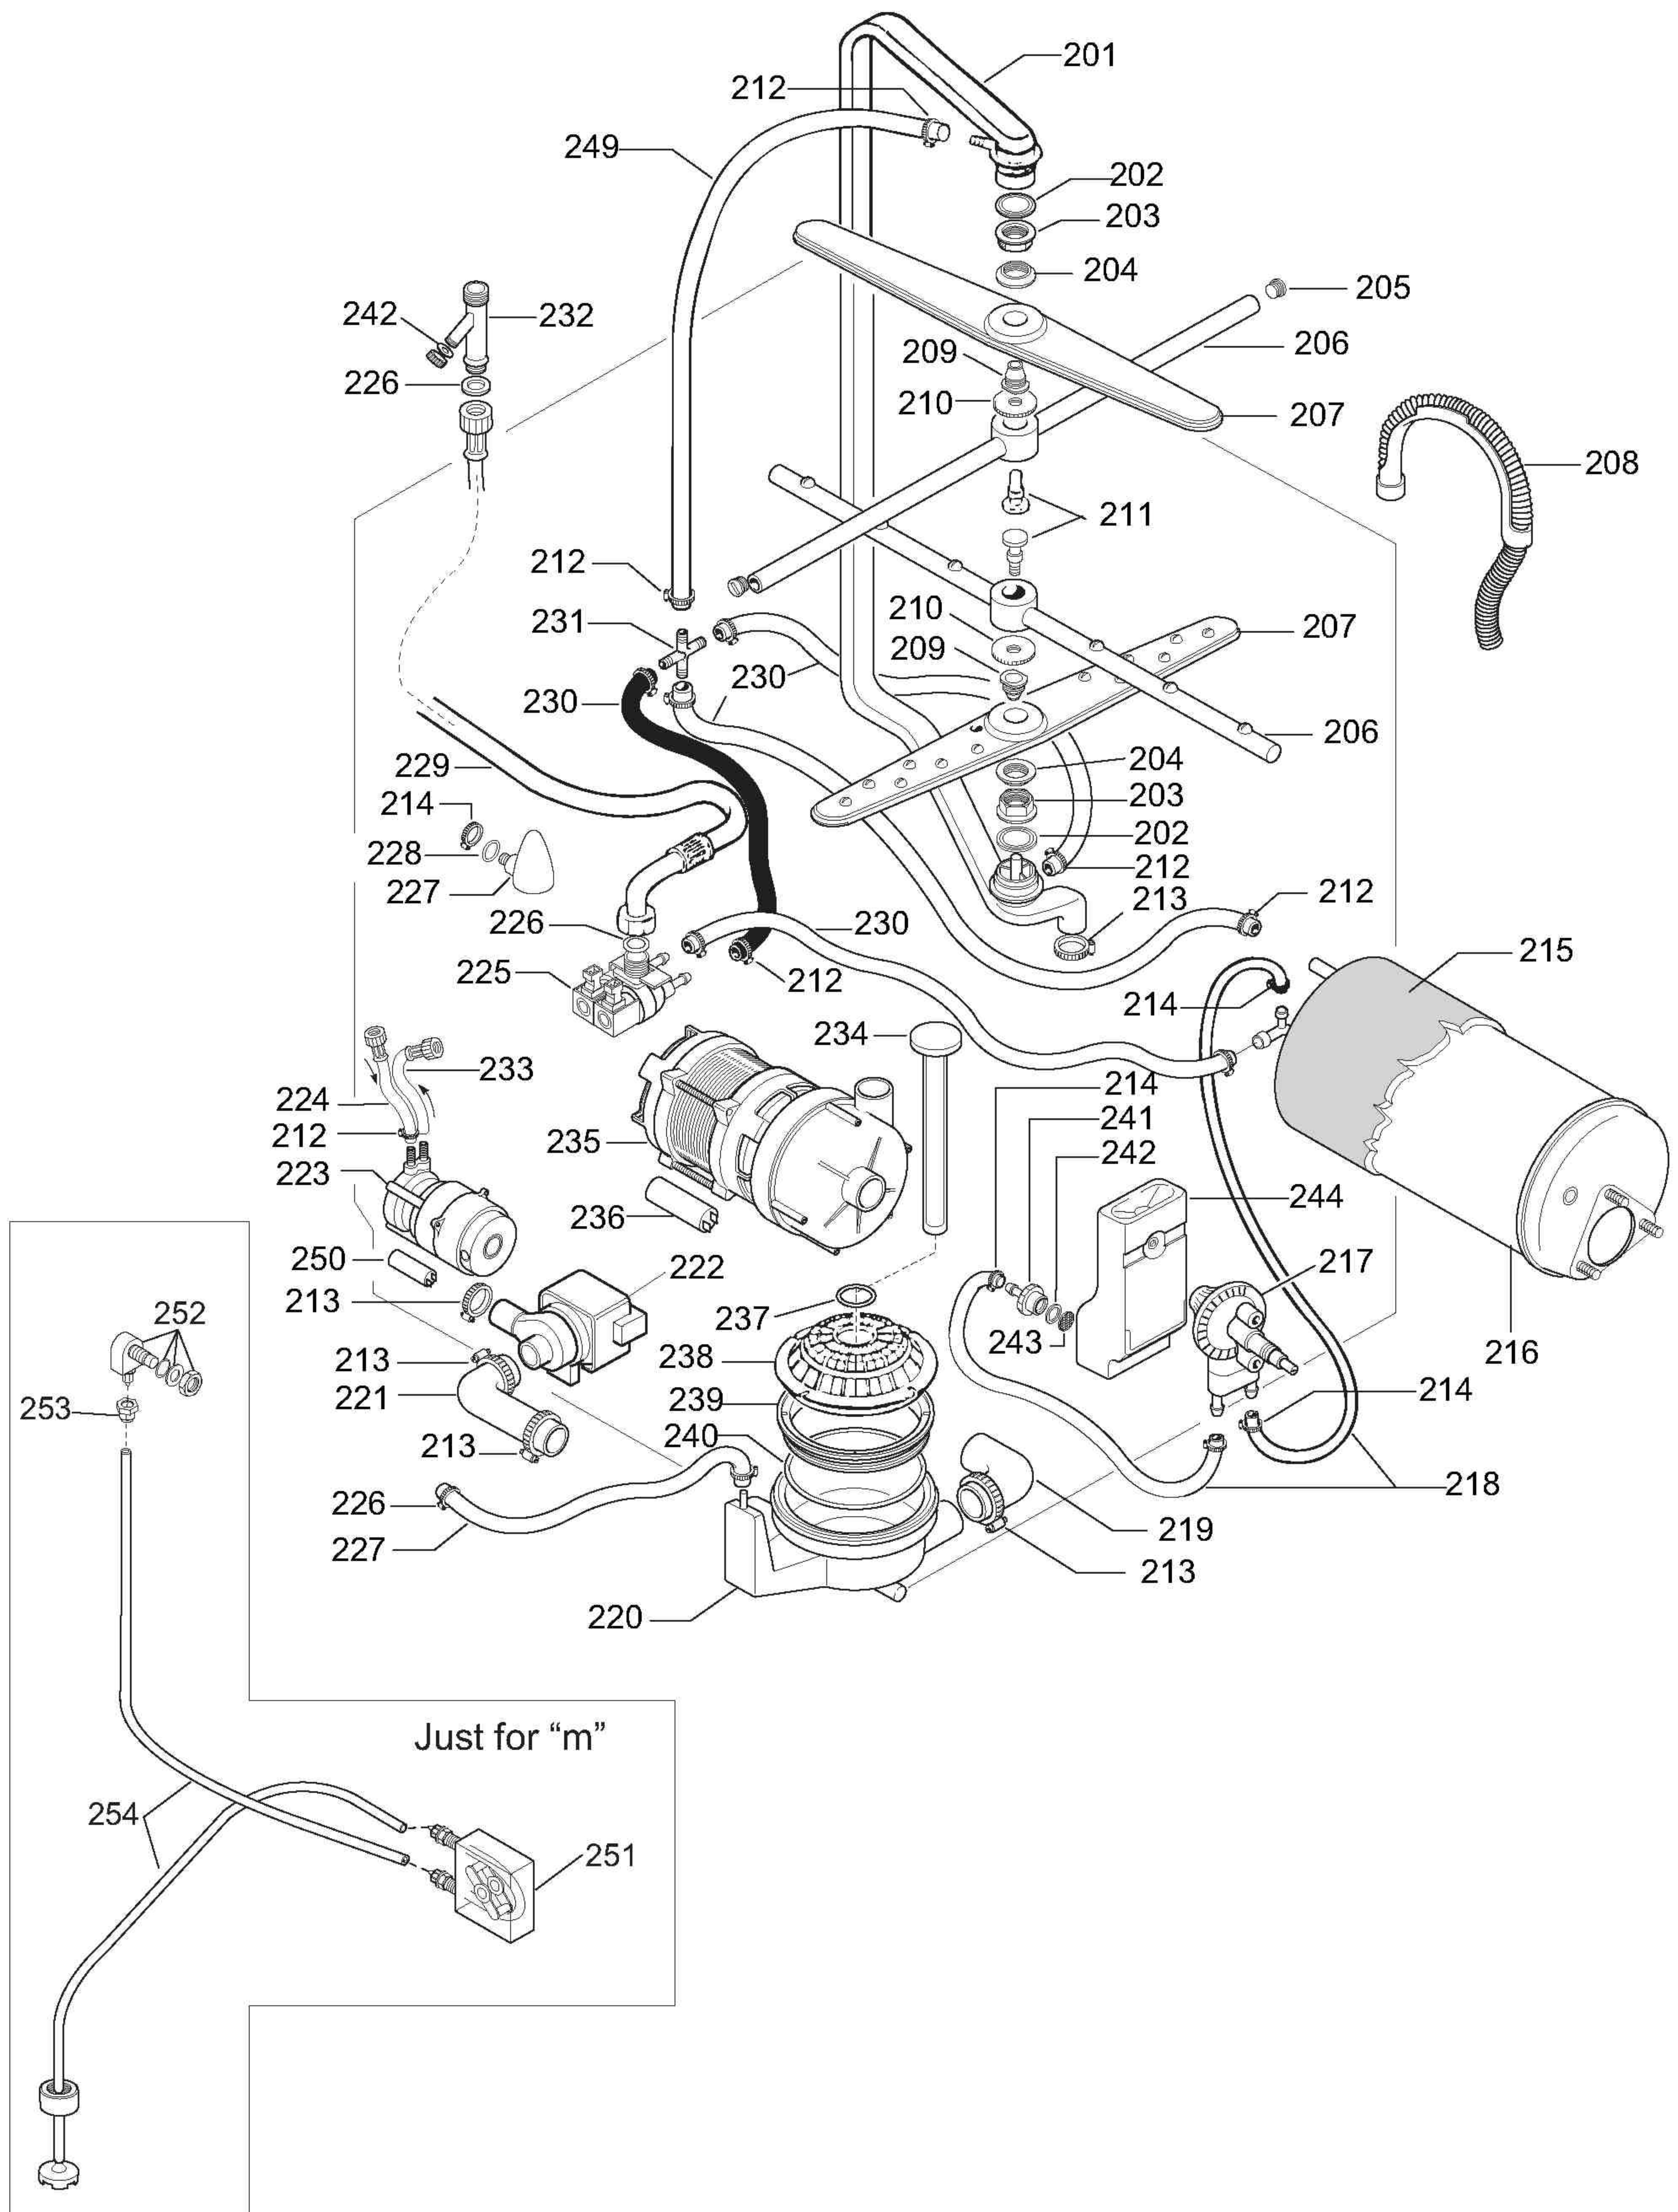

ill. 601801p1
Vista generale / Main view

ill. 601801p2
Componenti idraulici / Hydraulic components