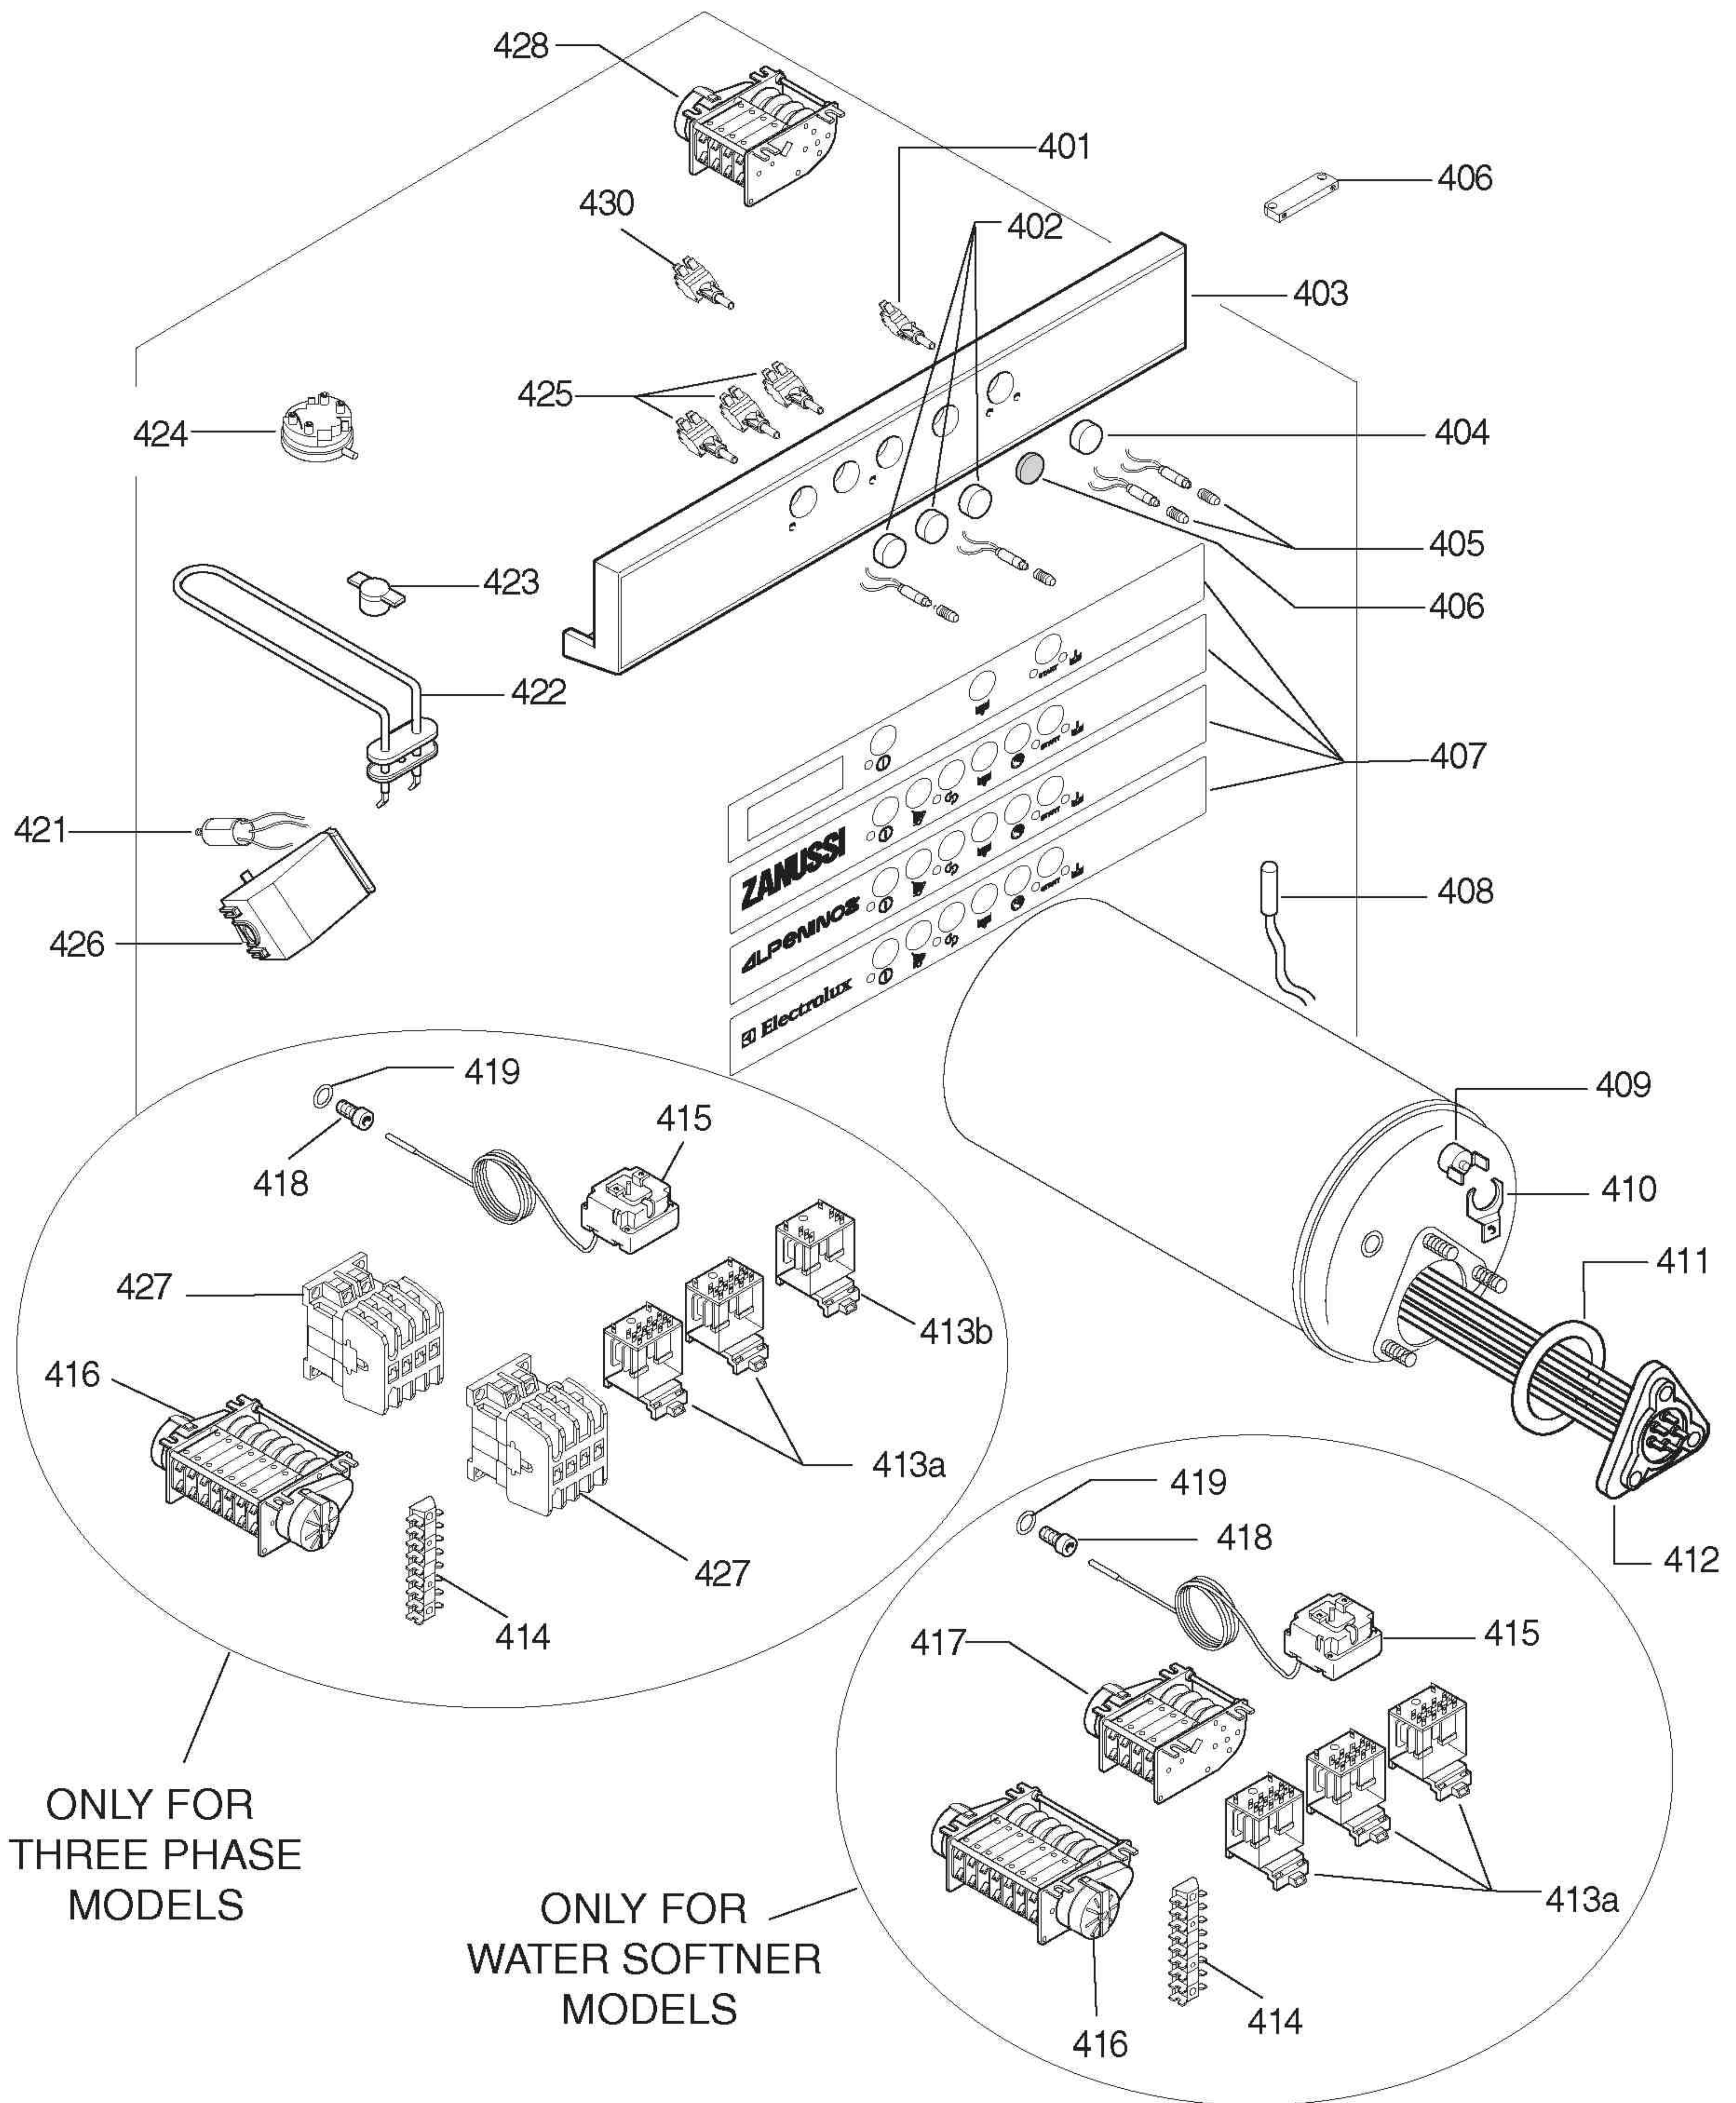

ill. 601801p3
Componenti idraulici / Hydraulic components

ill. 601801p4
Componenti elettrici / Electrical components

**LAVABICCHIERI e TAZZINE per BAR
GLASS and CUP-WASHER for BARS**

WT 1 / WT 2 / WT2N

Code	Type	Ref.
402010	WT1	a
402030	WT2	b
402032	WT2WSDPD	m
402035	WT2WS	c
402041	WT1	e
402042	WT1WS	g
402043	WT1TPO	h
402044	WT2TOP	f
402050	WT2AUS	d
402046	WT1CHCNOWS	i
402047	WT2CHCNOWS	l