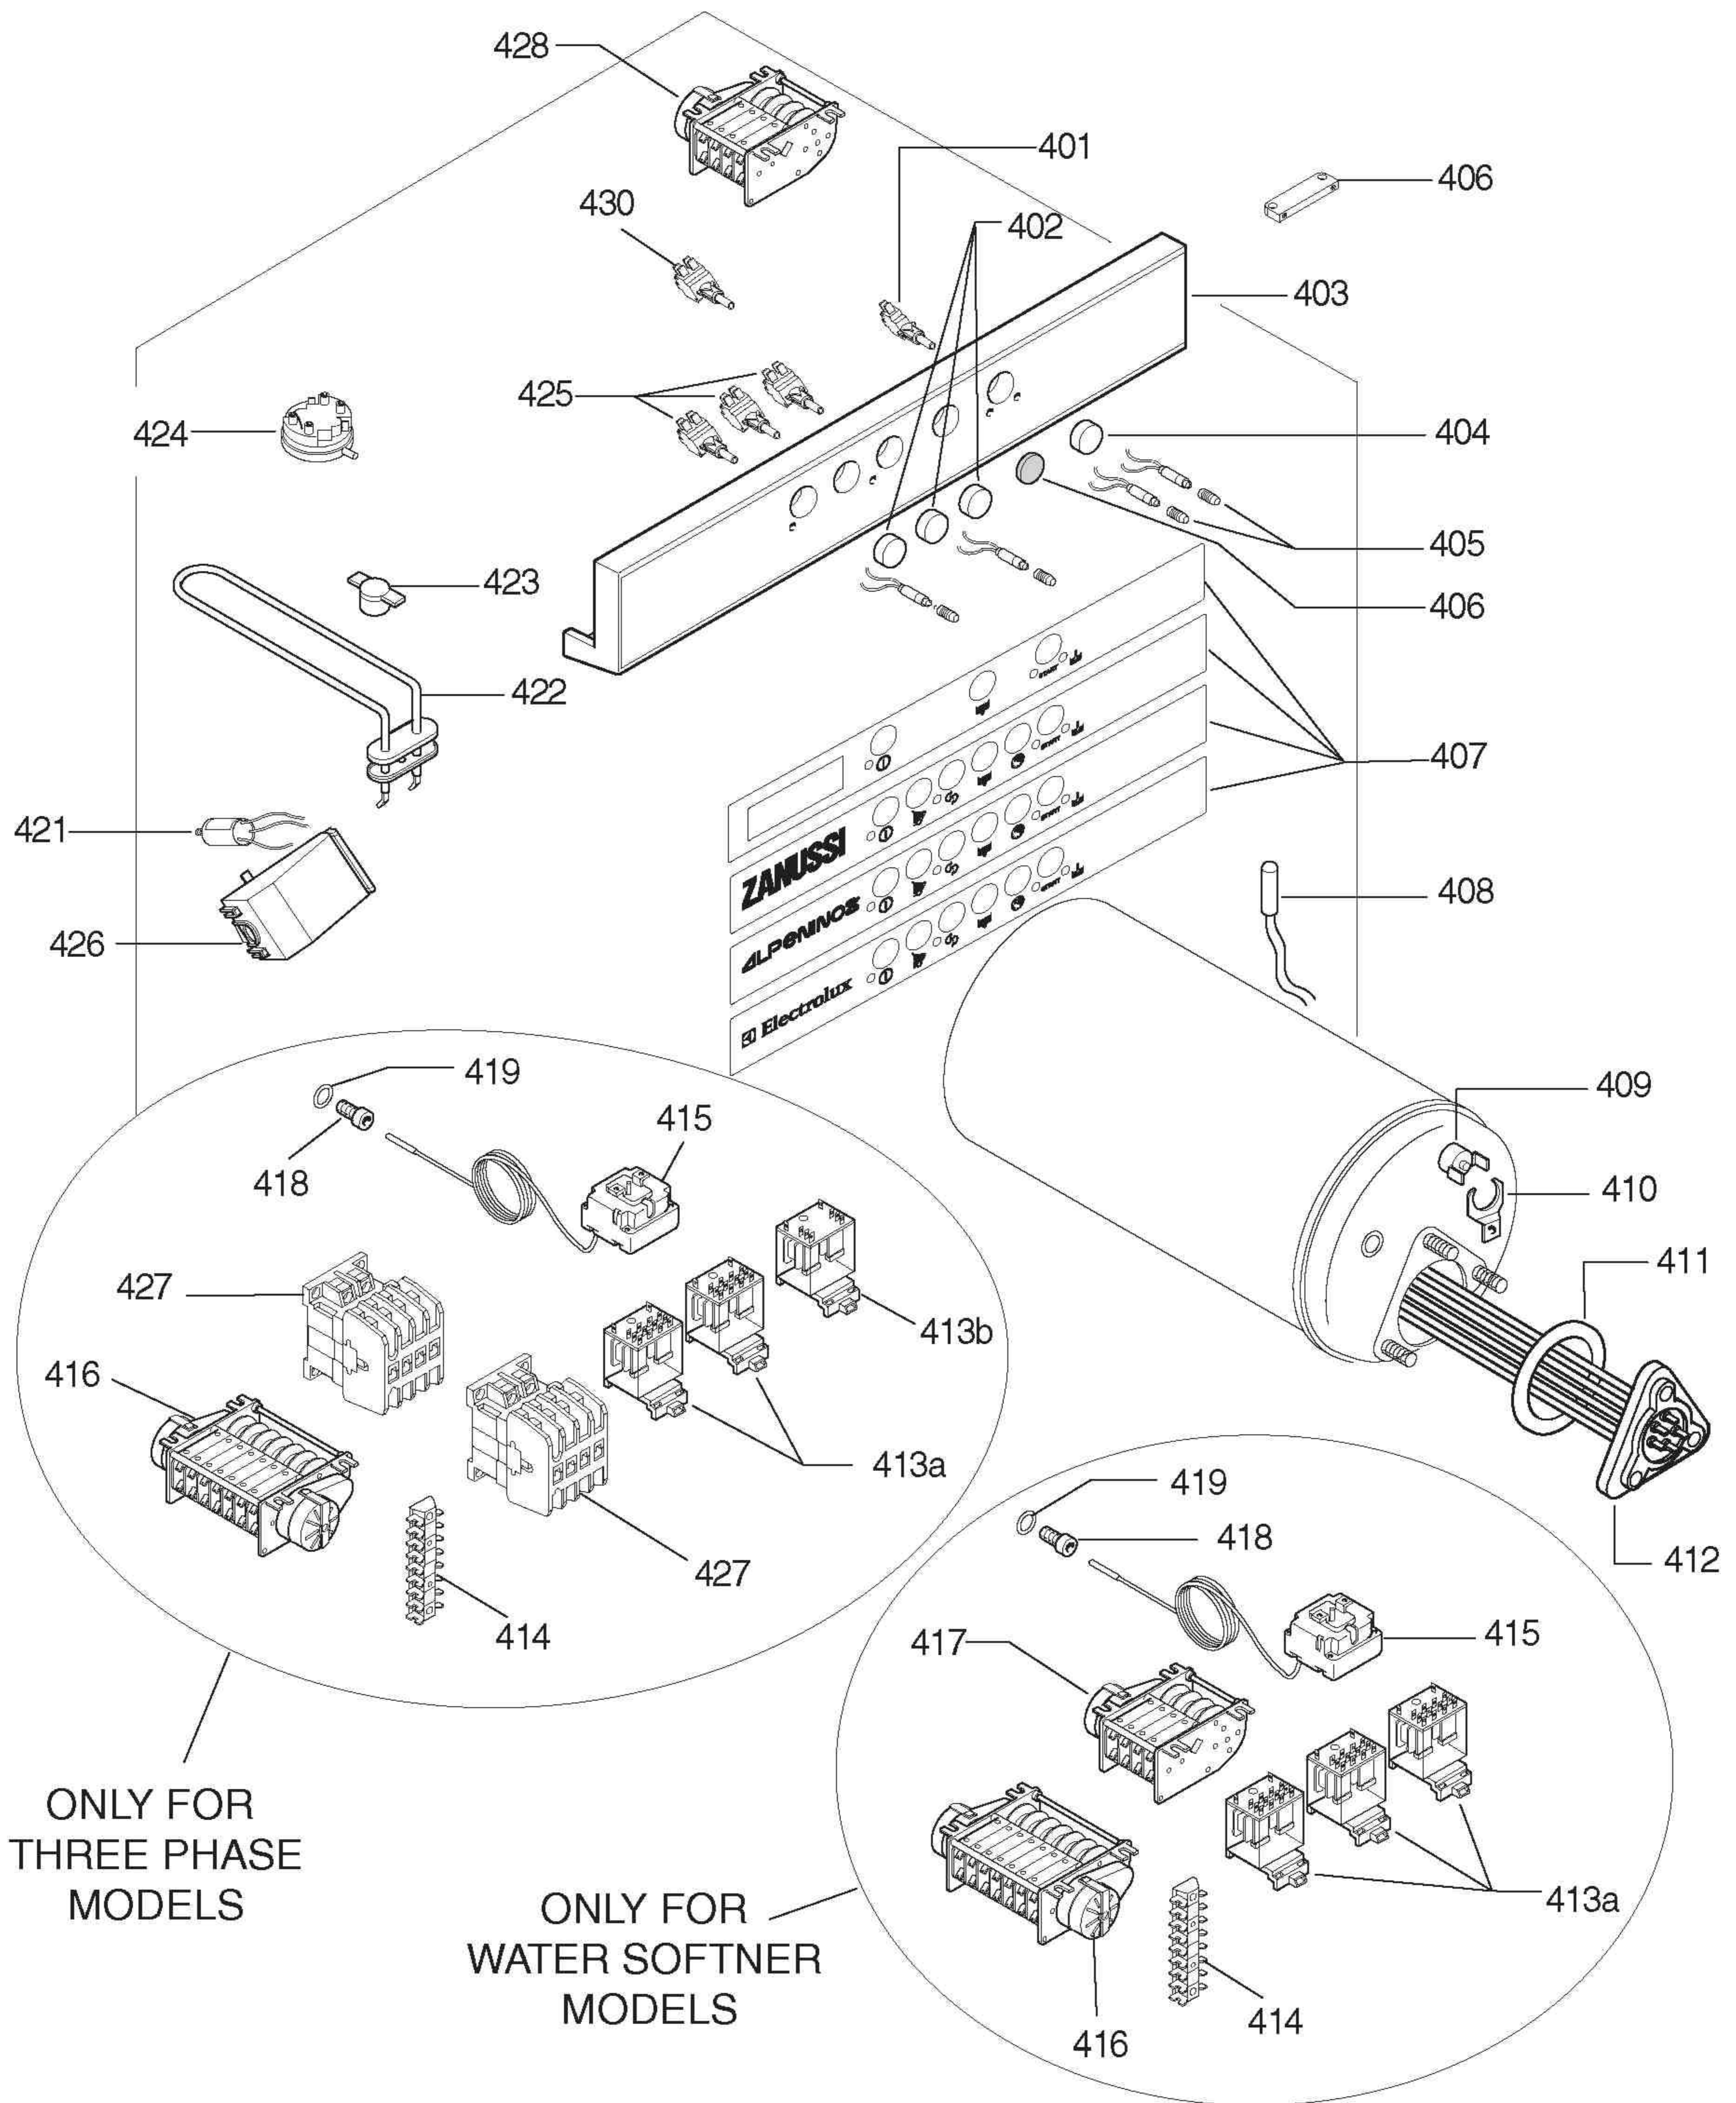

ill. 601801p3
Componenti idraulici / Hydraulic components

ill. 601801p4
Componenti elettrici / Electrical components

**LAVABICCHIERI e TAZZINE per BAR
GLASS and CUP-WASHER for BARS**

WT 1 / WT 2 / WT2N

Code	Type	Ref.
402010	WT1	a
402030	WT2	b
402032	WT2WSDPD	m
402035	WT2WS	c
402041	WT1	e
402042	WT1WS	g
402043	WT1TPO	h
402044	WT2TOP	f
402050	WT2AUS	d
402046	WT1CHCNOWS	i
402047	WT2CHCNOWS	l