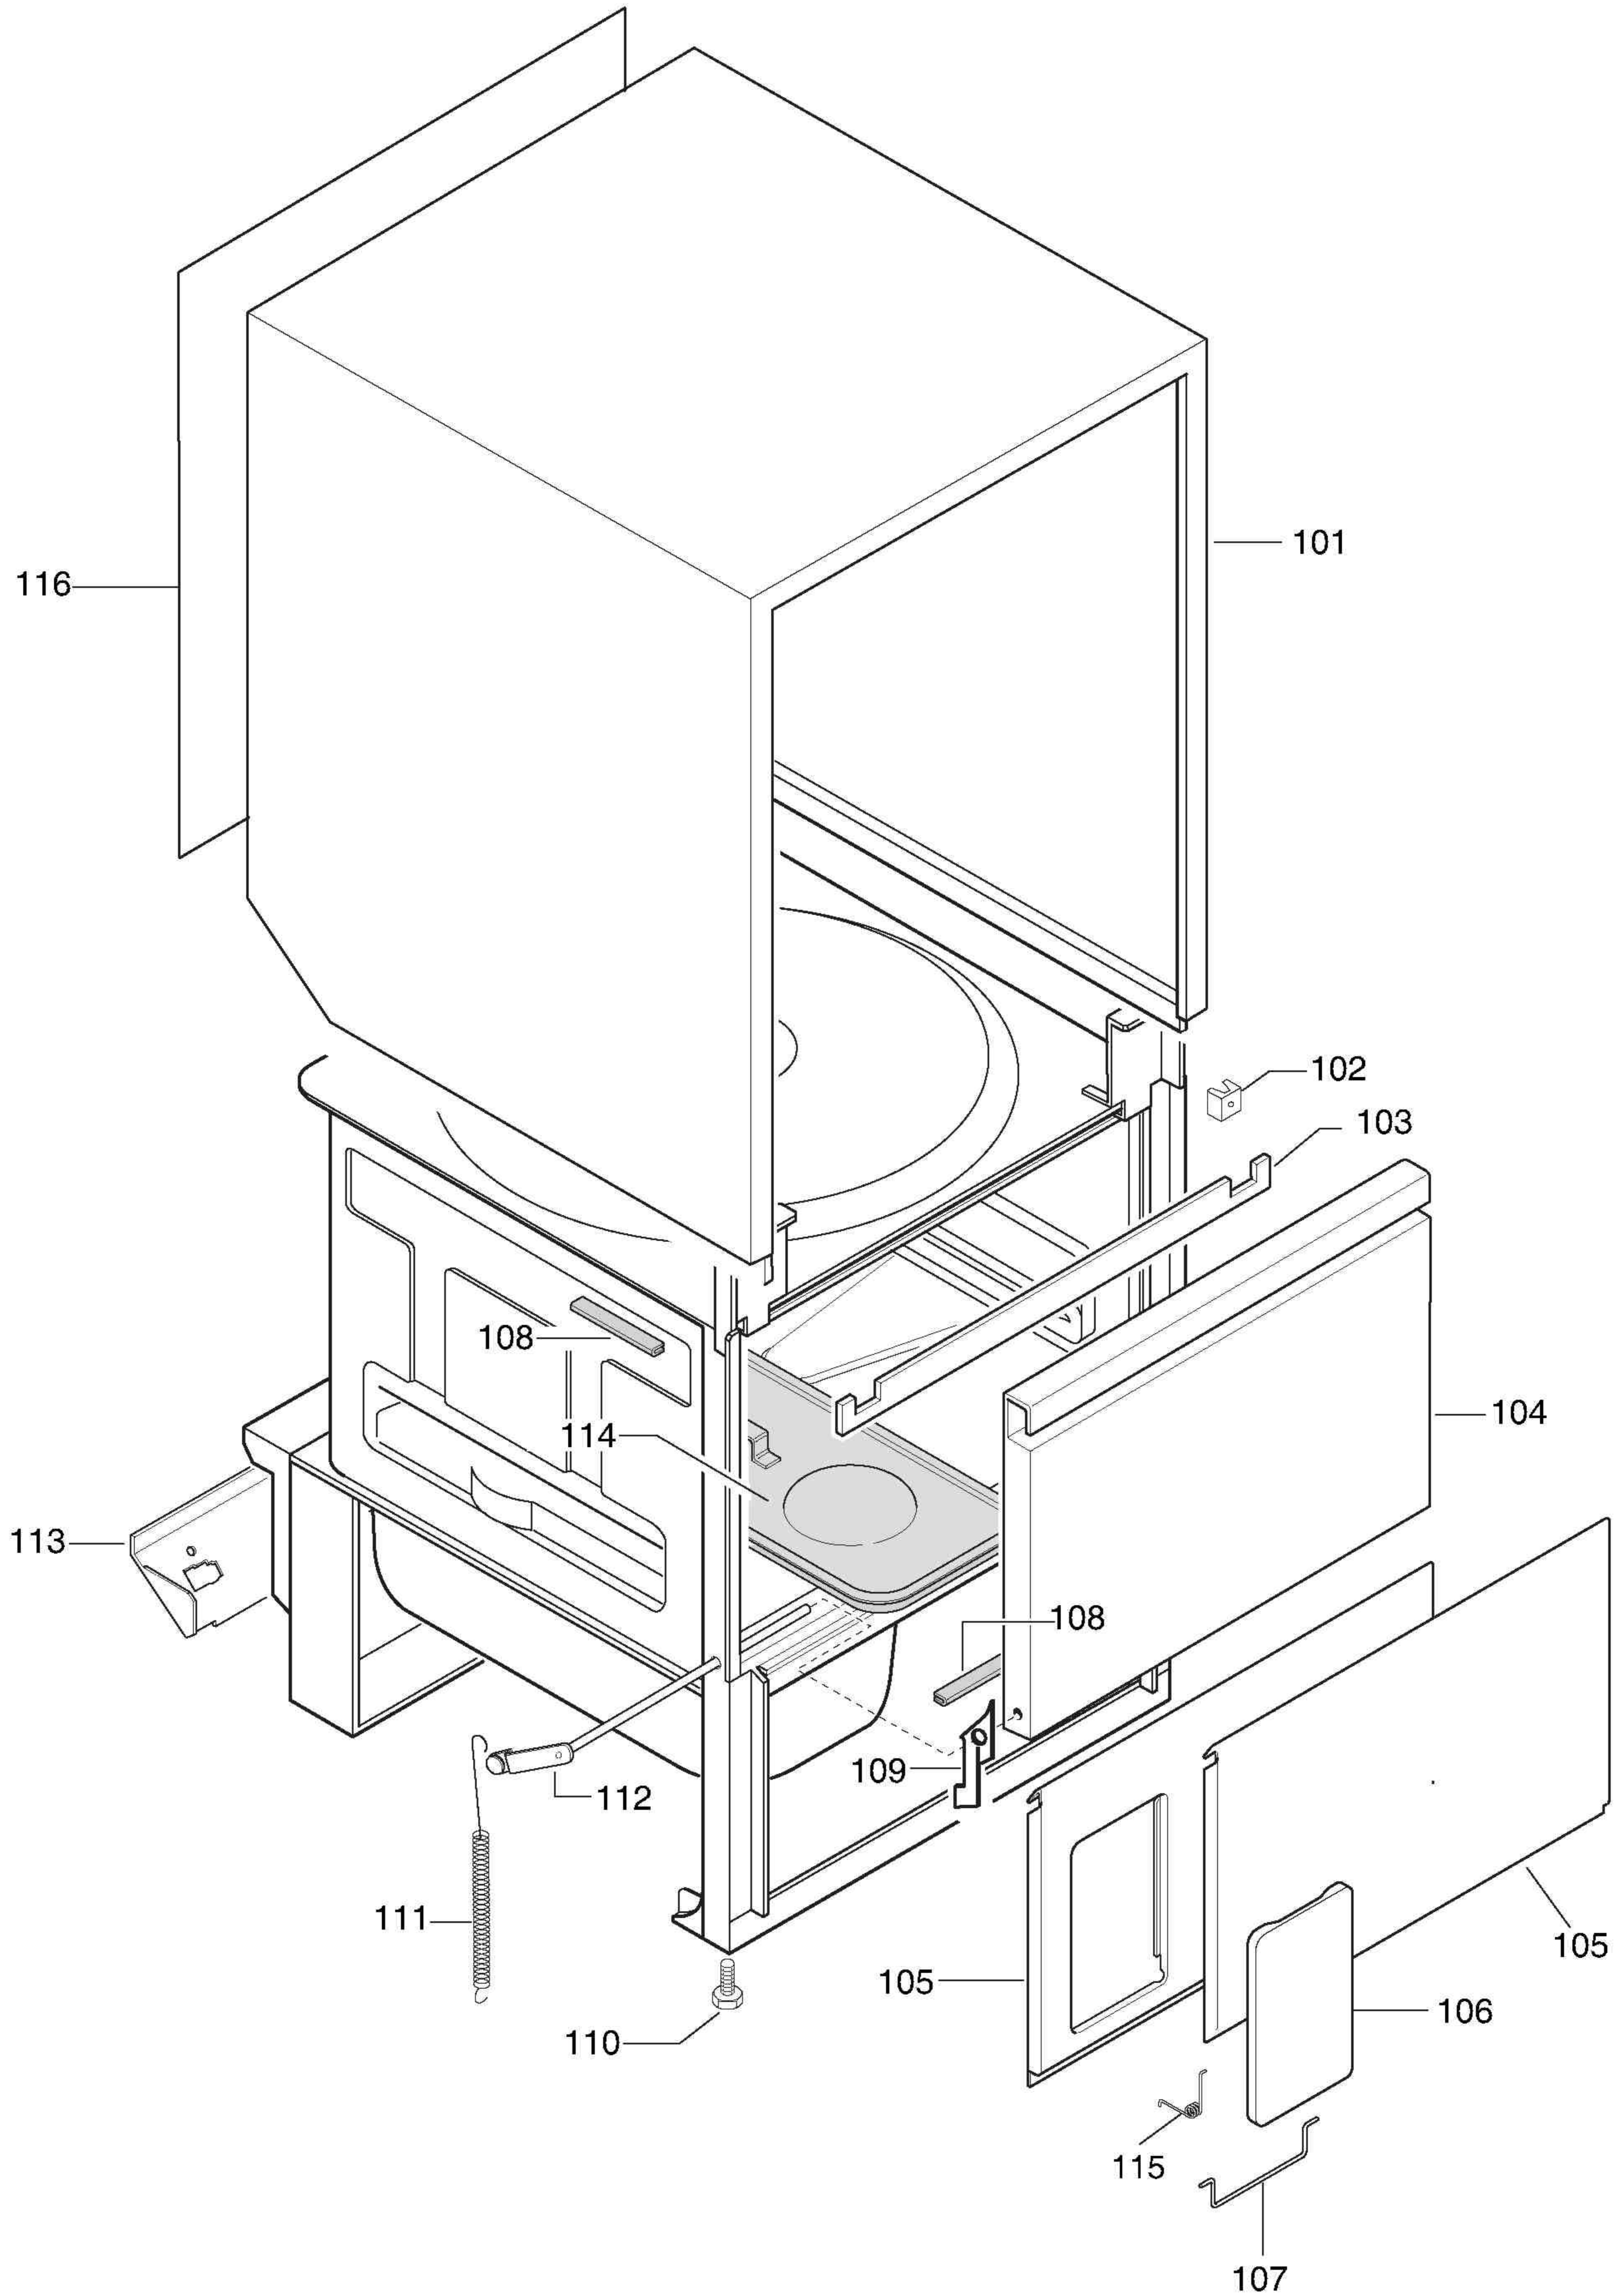

**LAVABICCHIERI e TAZZINE per BAR
GLASS and CUP-WASHER for BARS**

WT 1 / WT 2 / WT2N

Code	Type	Ref.
402010	WT1	a
402030	WT2	b
402032	WT2WSDPD	m
402035	WT2WS	c
402041	WT1	e
402042	WT1WS	g
402043	WT1TPO	h
402044	WT2TOP	f
402050	WT2AUS	d
402046	WT1CHCNOWS	i
402047	WT2CHCNOWS	l

Pagina/ Page

Indice/ index

2	Vista generale / Main view
3	Componenti idraulici / Hydraulic components
4	Componenti idraulici / Hydraulic components
5	Componenti elettrici / Electrical components
6 - 9	Lista ricambi / Spare parts list

Marchio/ Brand: E
Paese/ Country: Tutti/ All

Da Ser.Nr./From Ser.nr.: /636...

Page: 1

Ed. 2008-09

Doc. Nr.: 6-01 801

ill. 601801p1
Vista generale / Main view