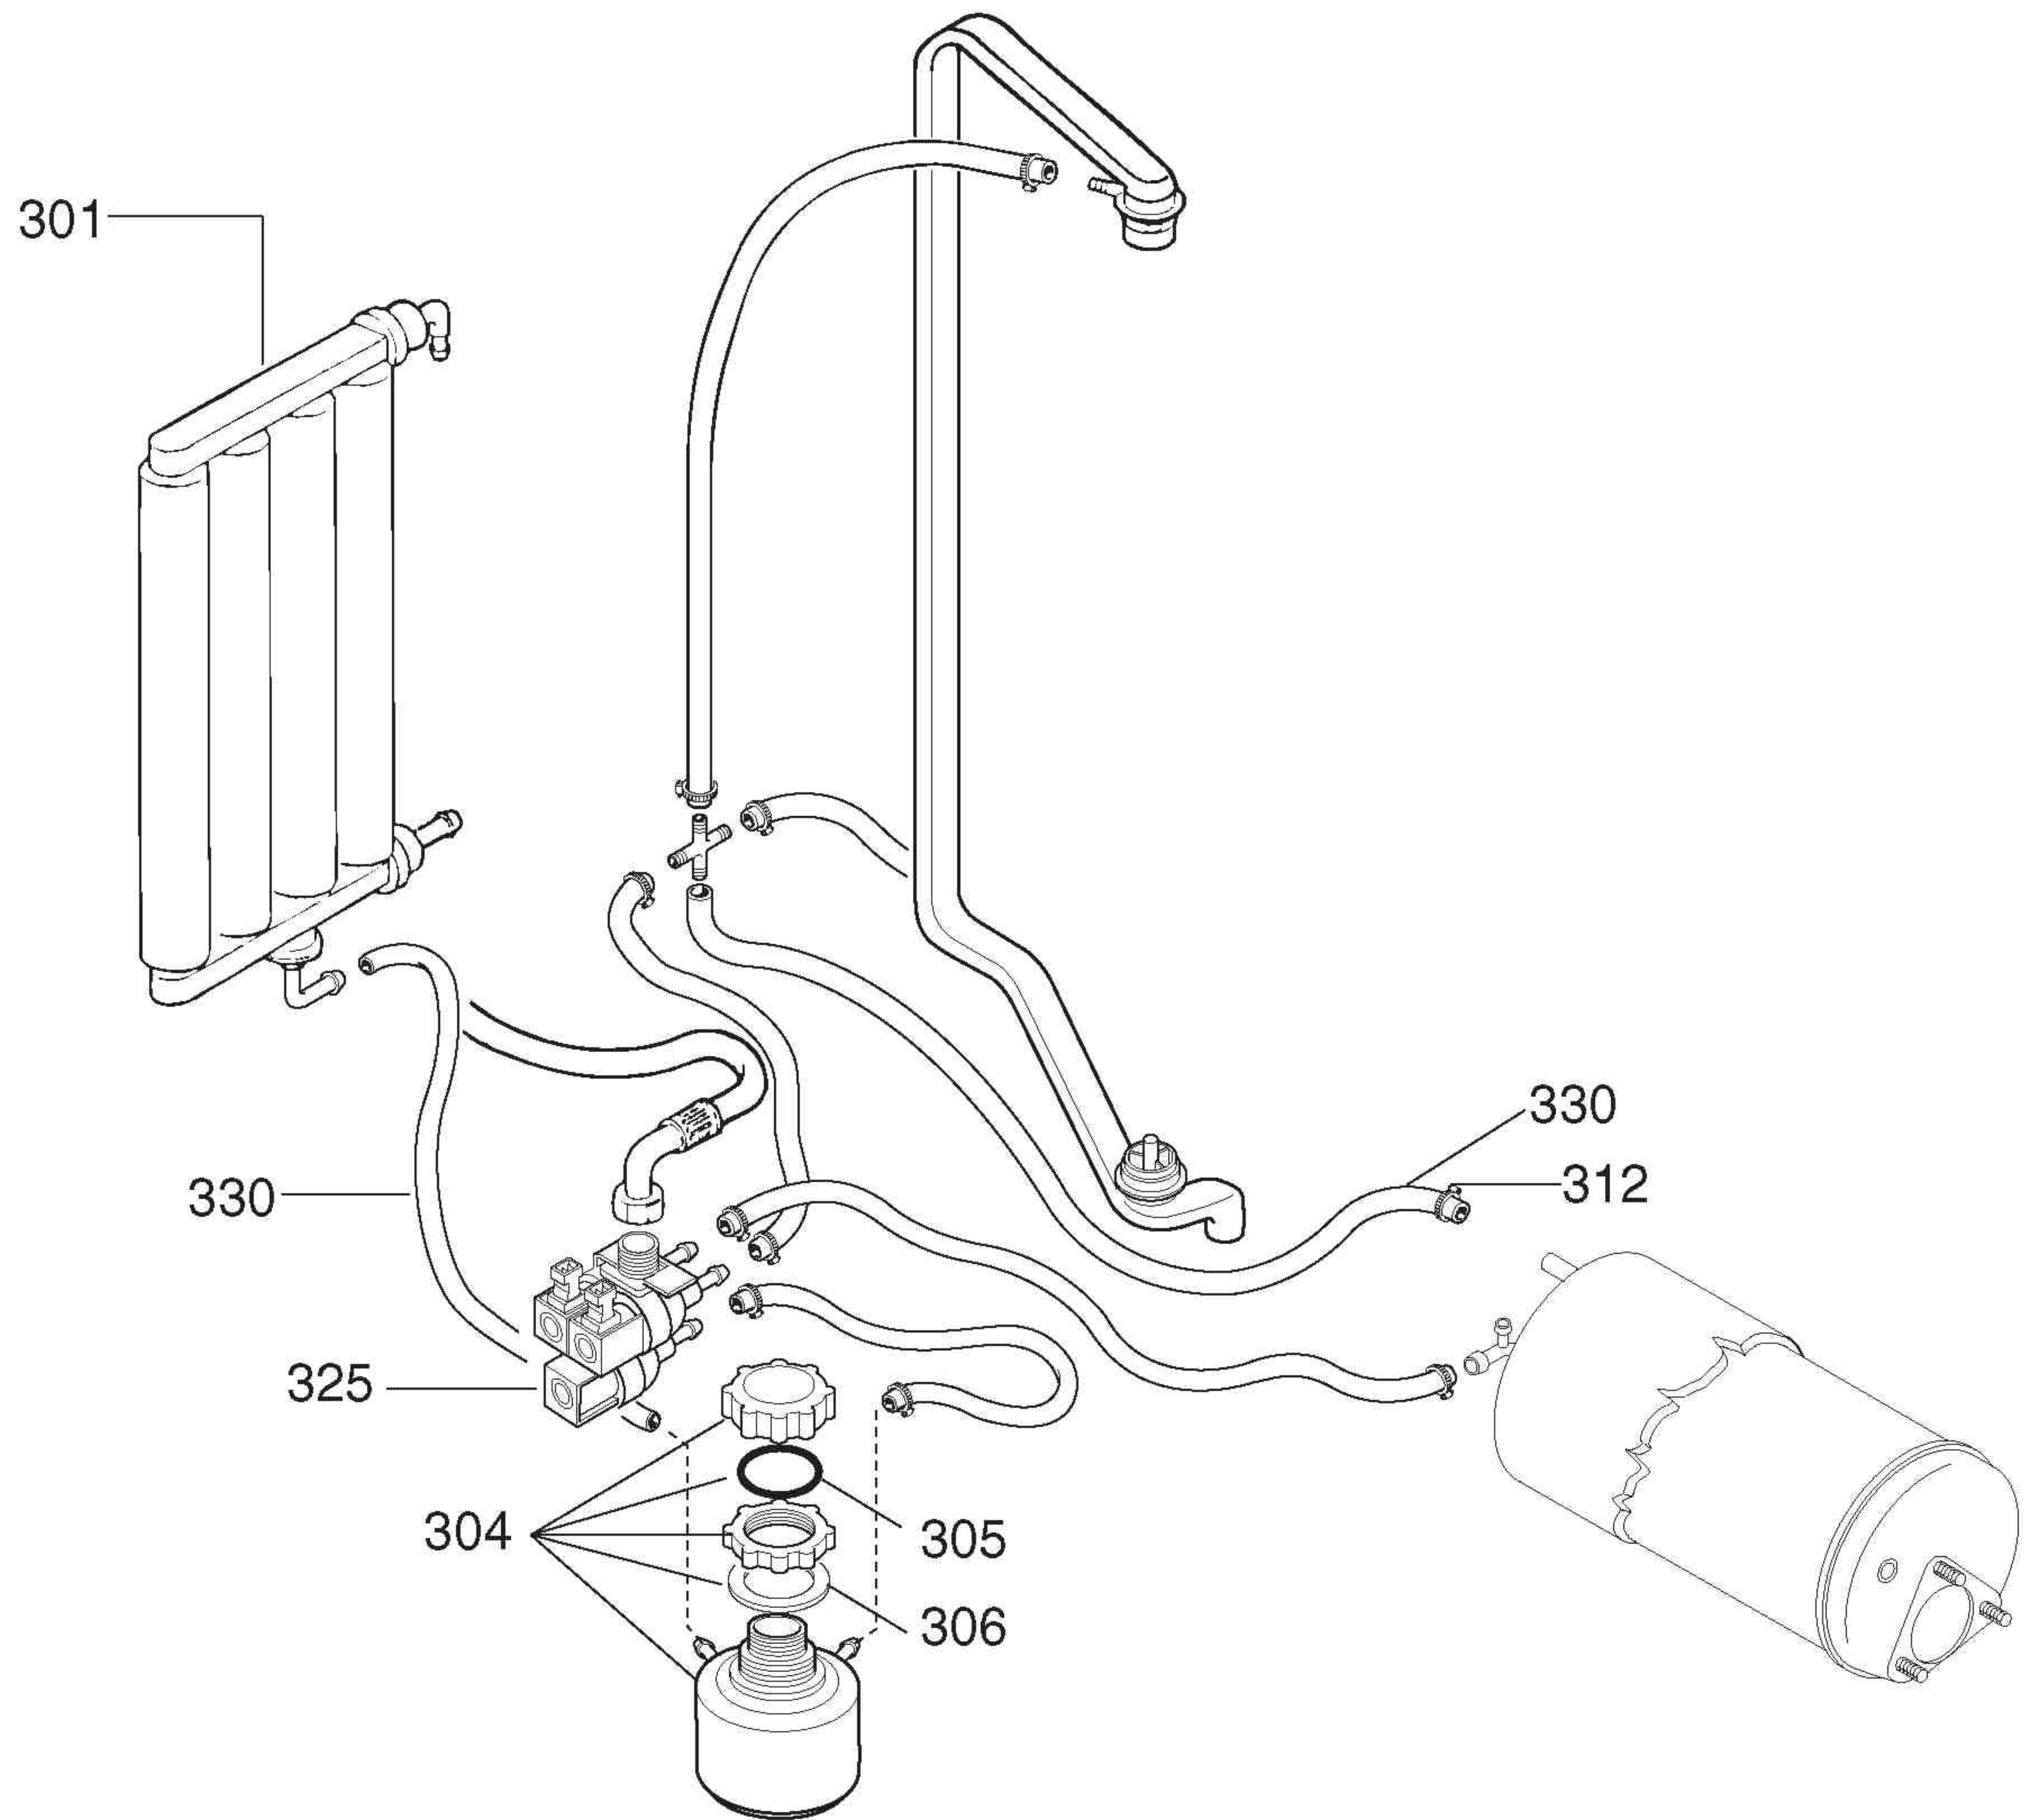

ill. 601801p2
Componenti idraulici / Hydraulic components

III. 601801p3
Componenti idraulici / Hydraulic components