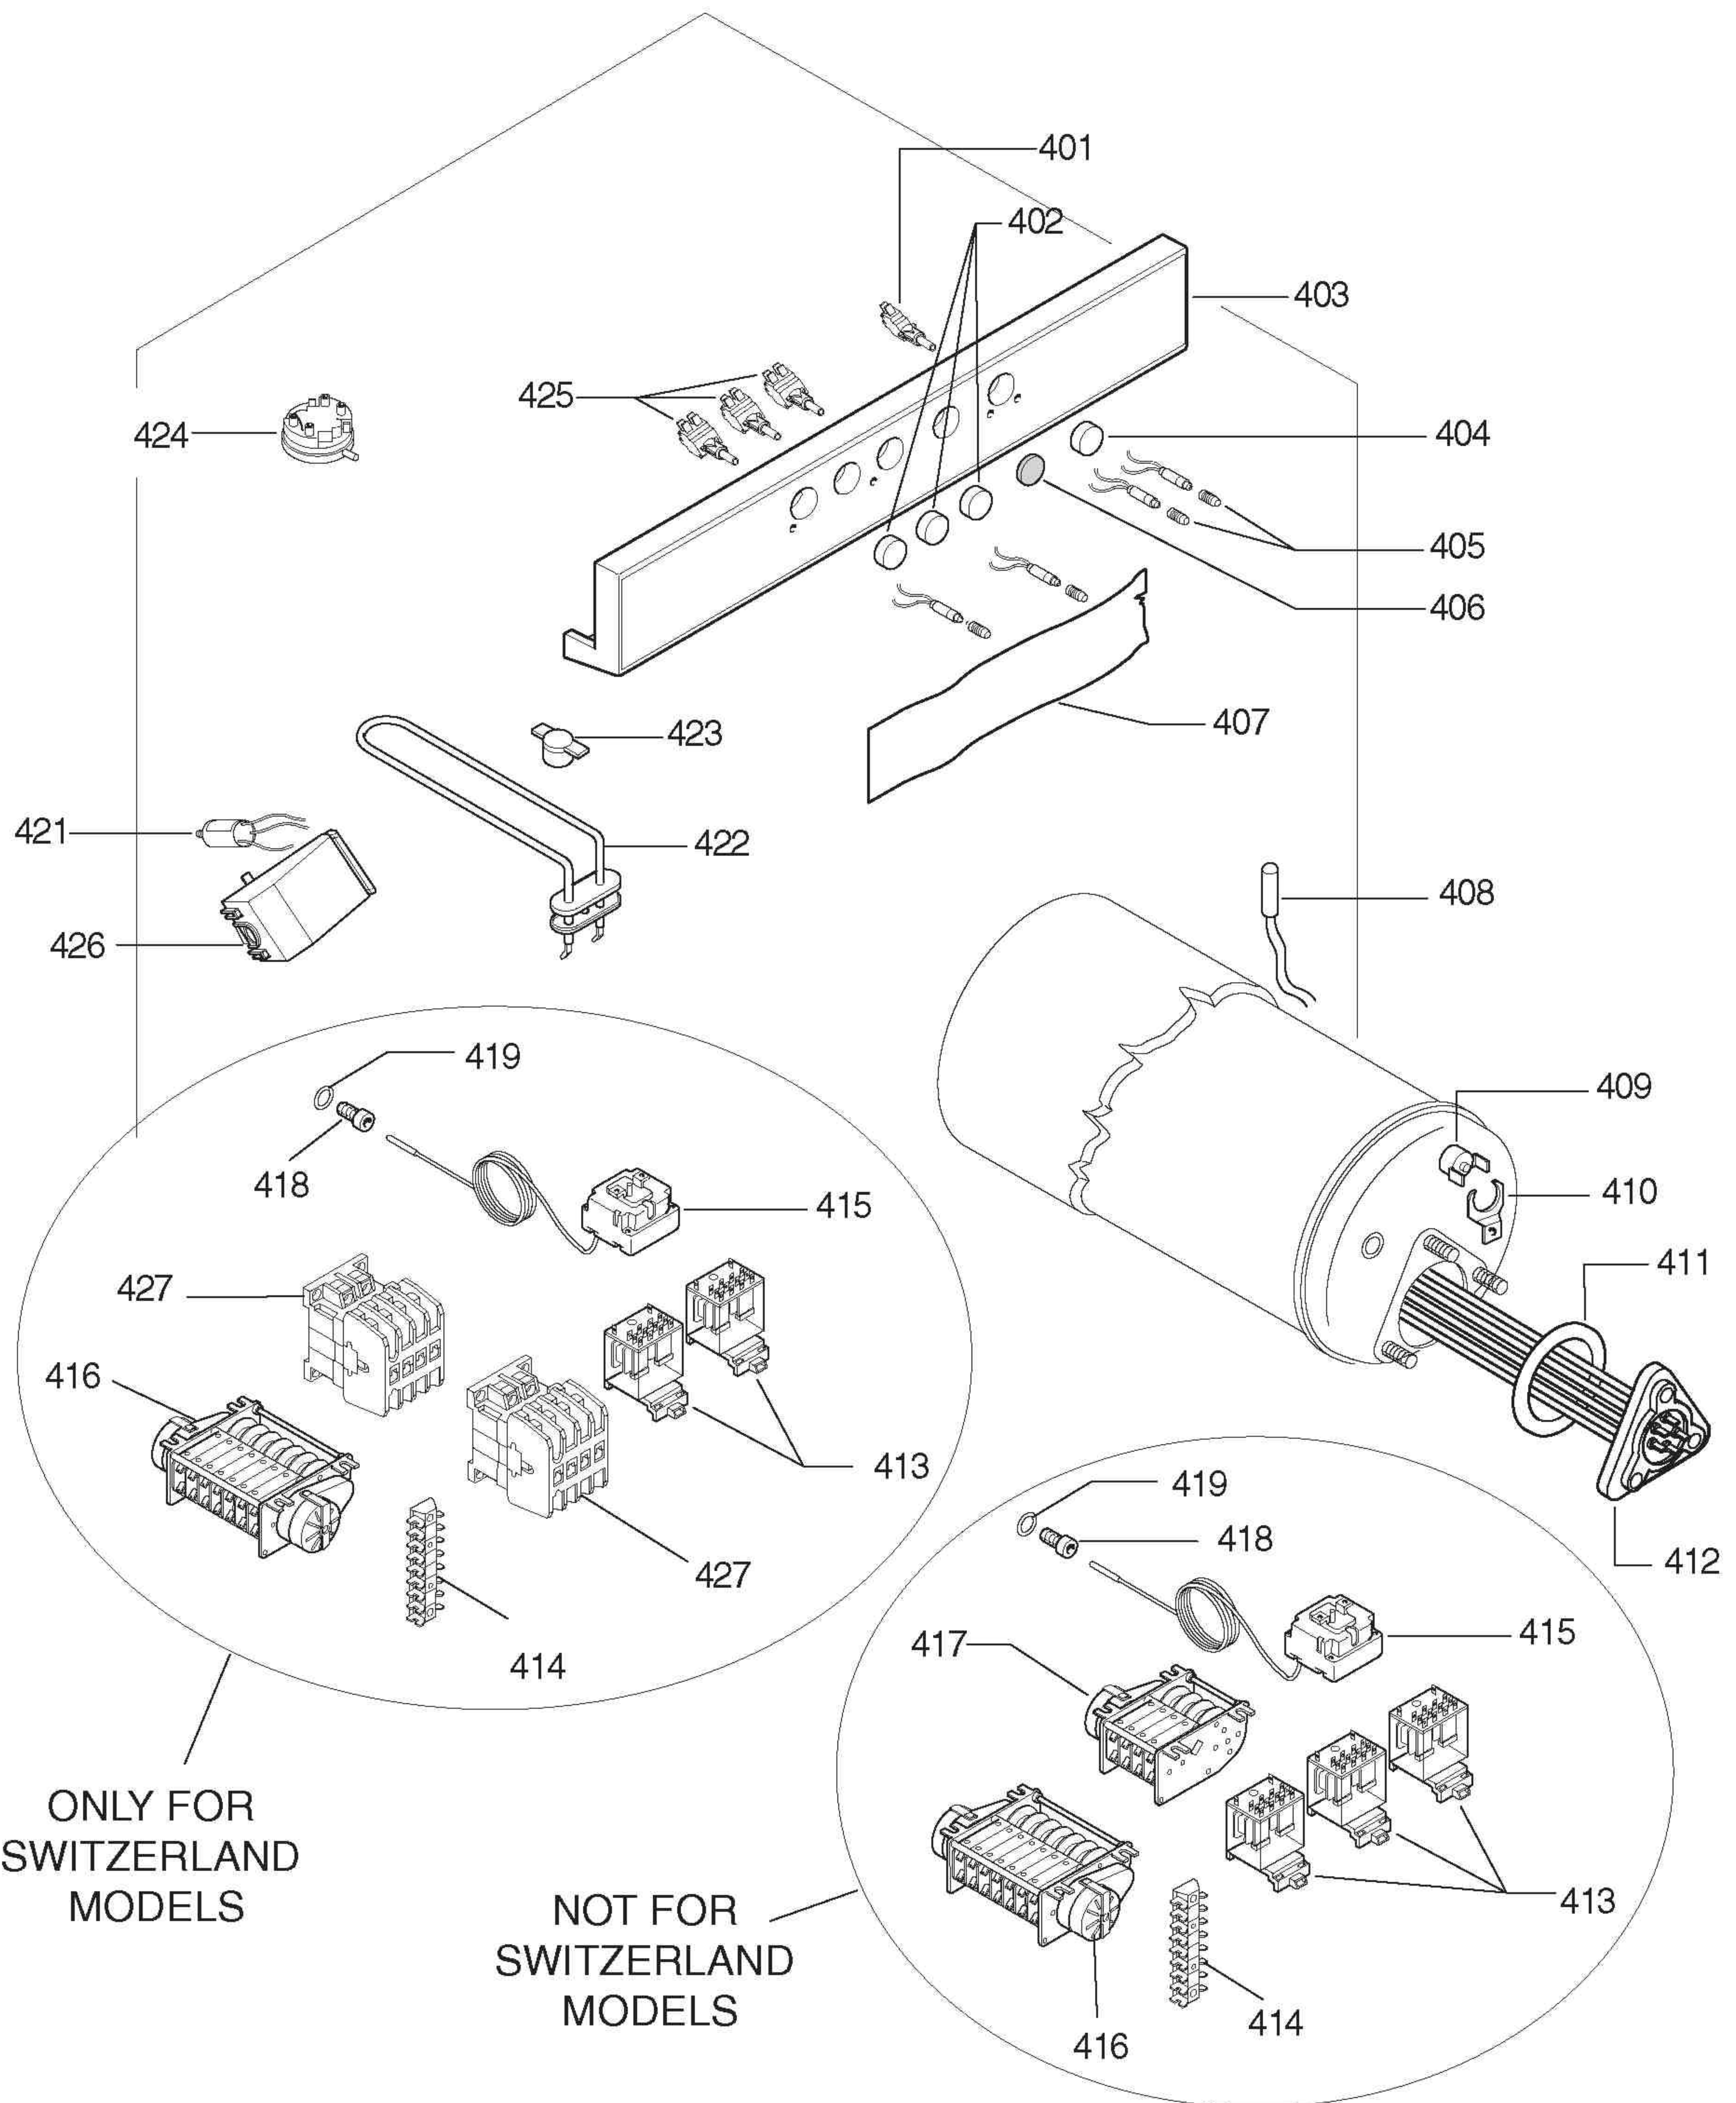

ill. 601801p4
Componenti elettrici / Electrical components