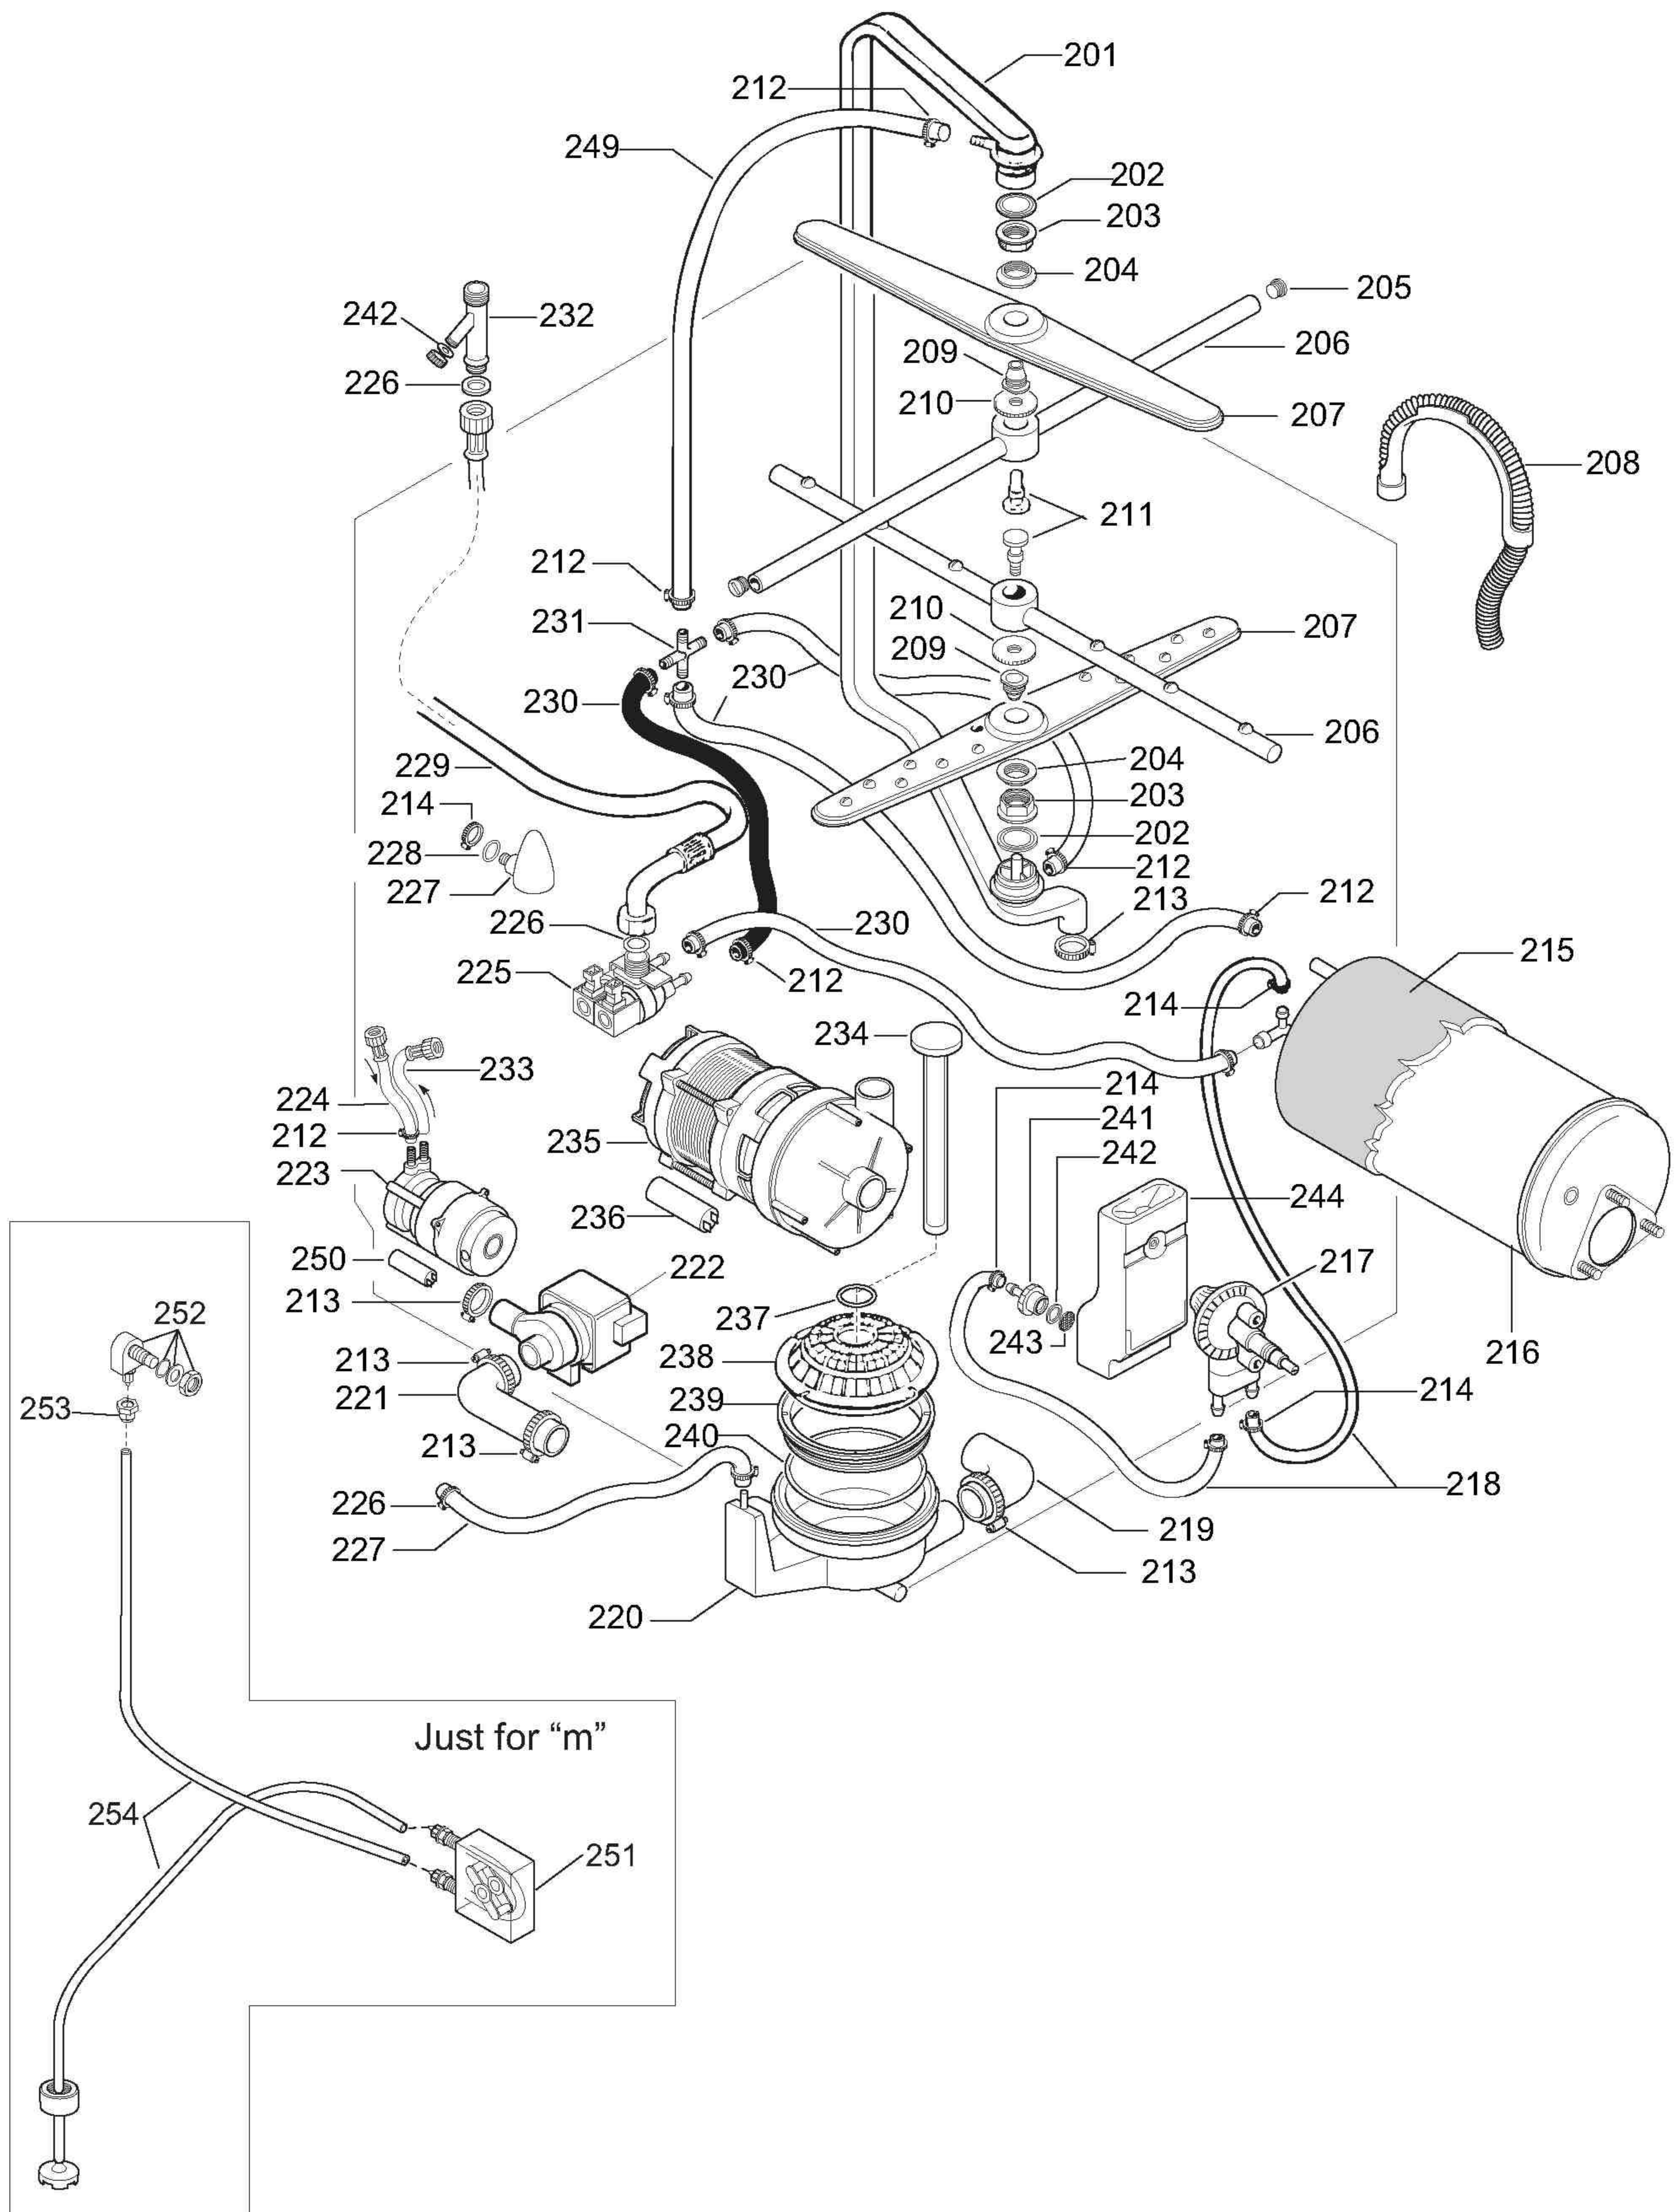

ill. 601801p1
Vista generale / Main view

ill. 601801p2
Componenti idraulici / Hydraulic components