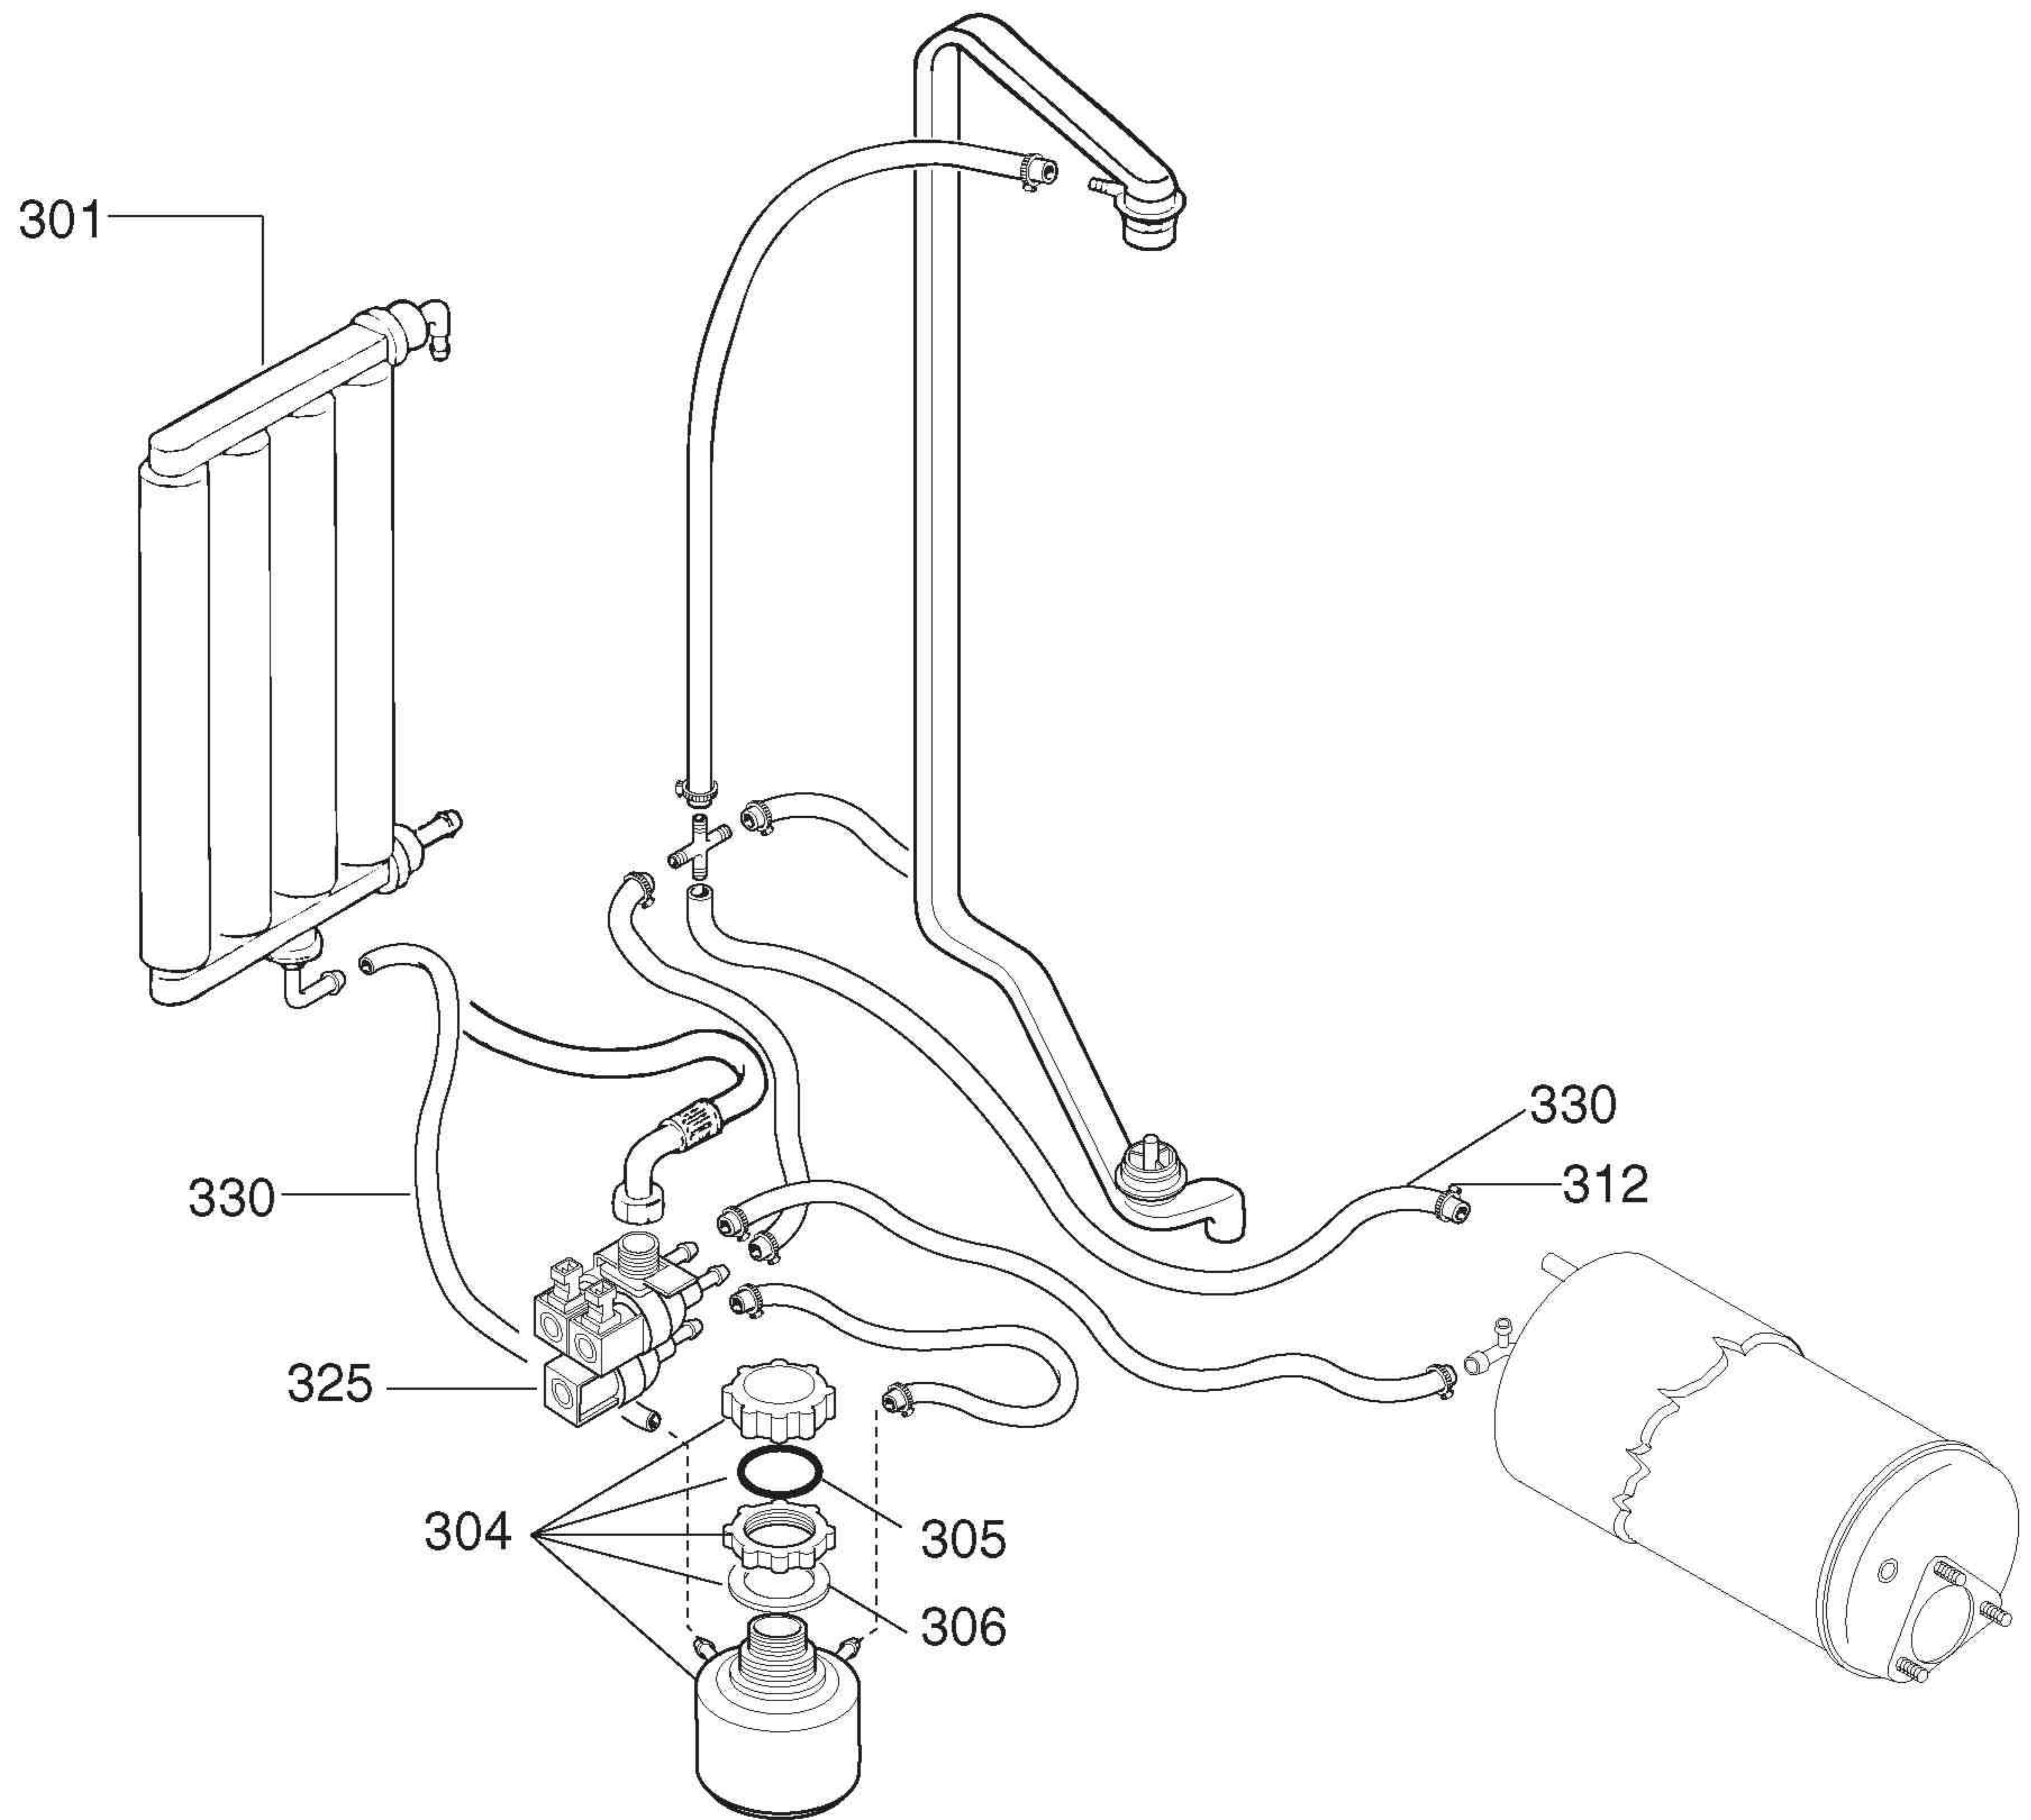

ill. 601801p2
Componenti idraulici / Hydraulic components

III. 601801p3
Componenti idraulici / Hydraulic components

Da Ser.Nr./From Ser.nr.: /636...

Page: 4

Ed. 2002-02

Doc. Nr.: 6-01 801