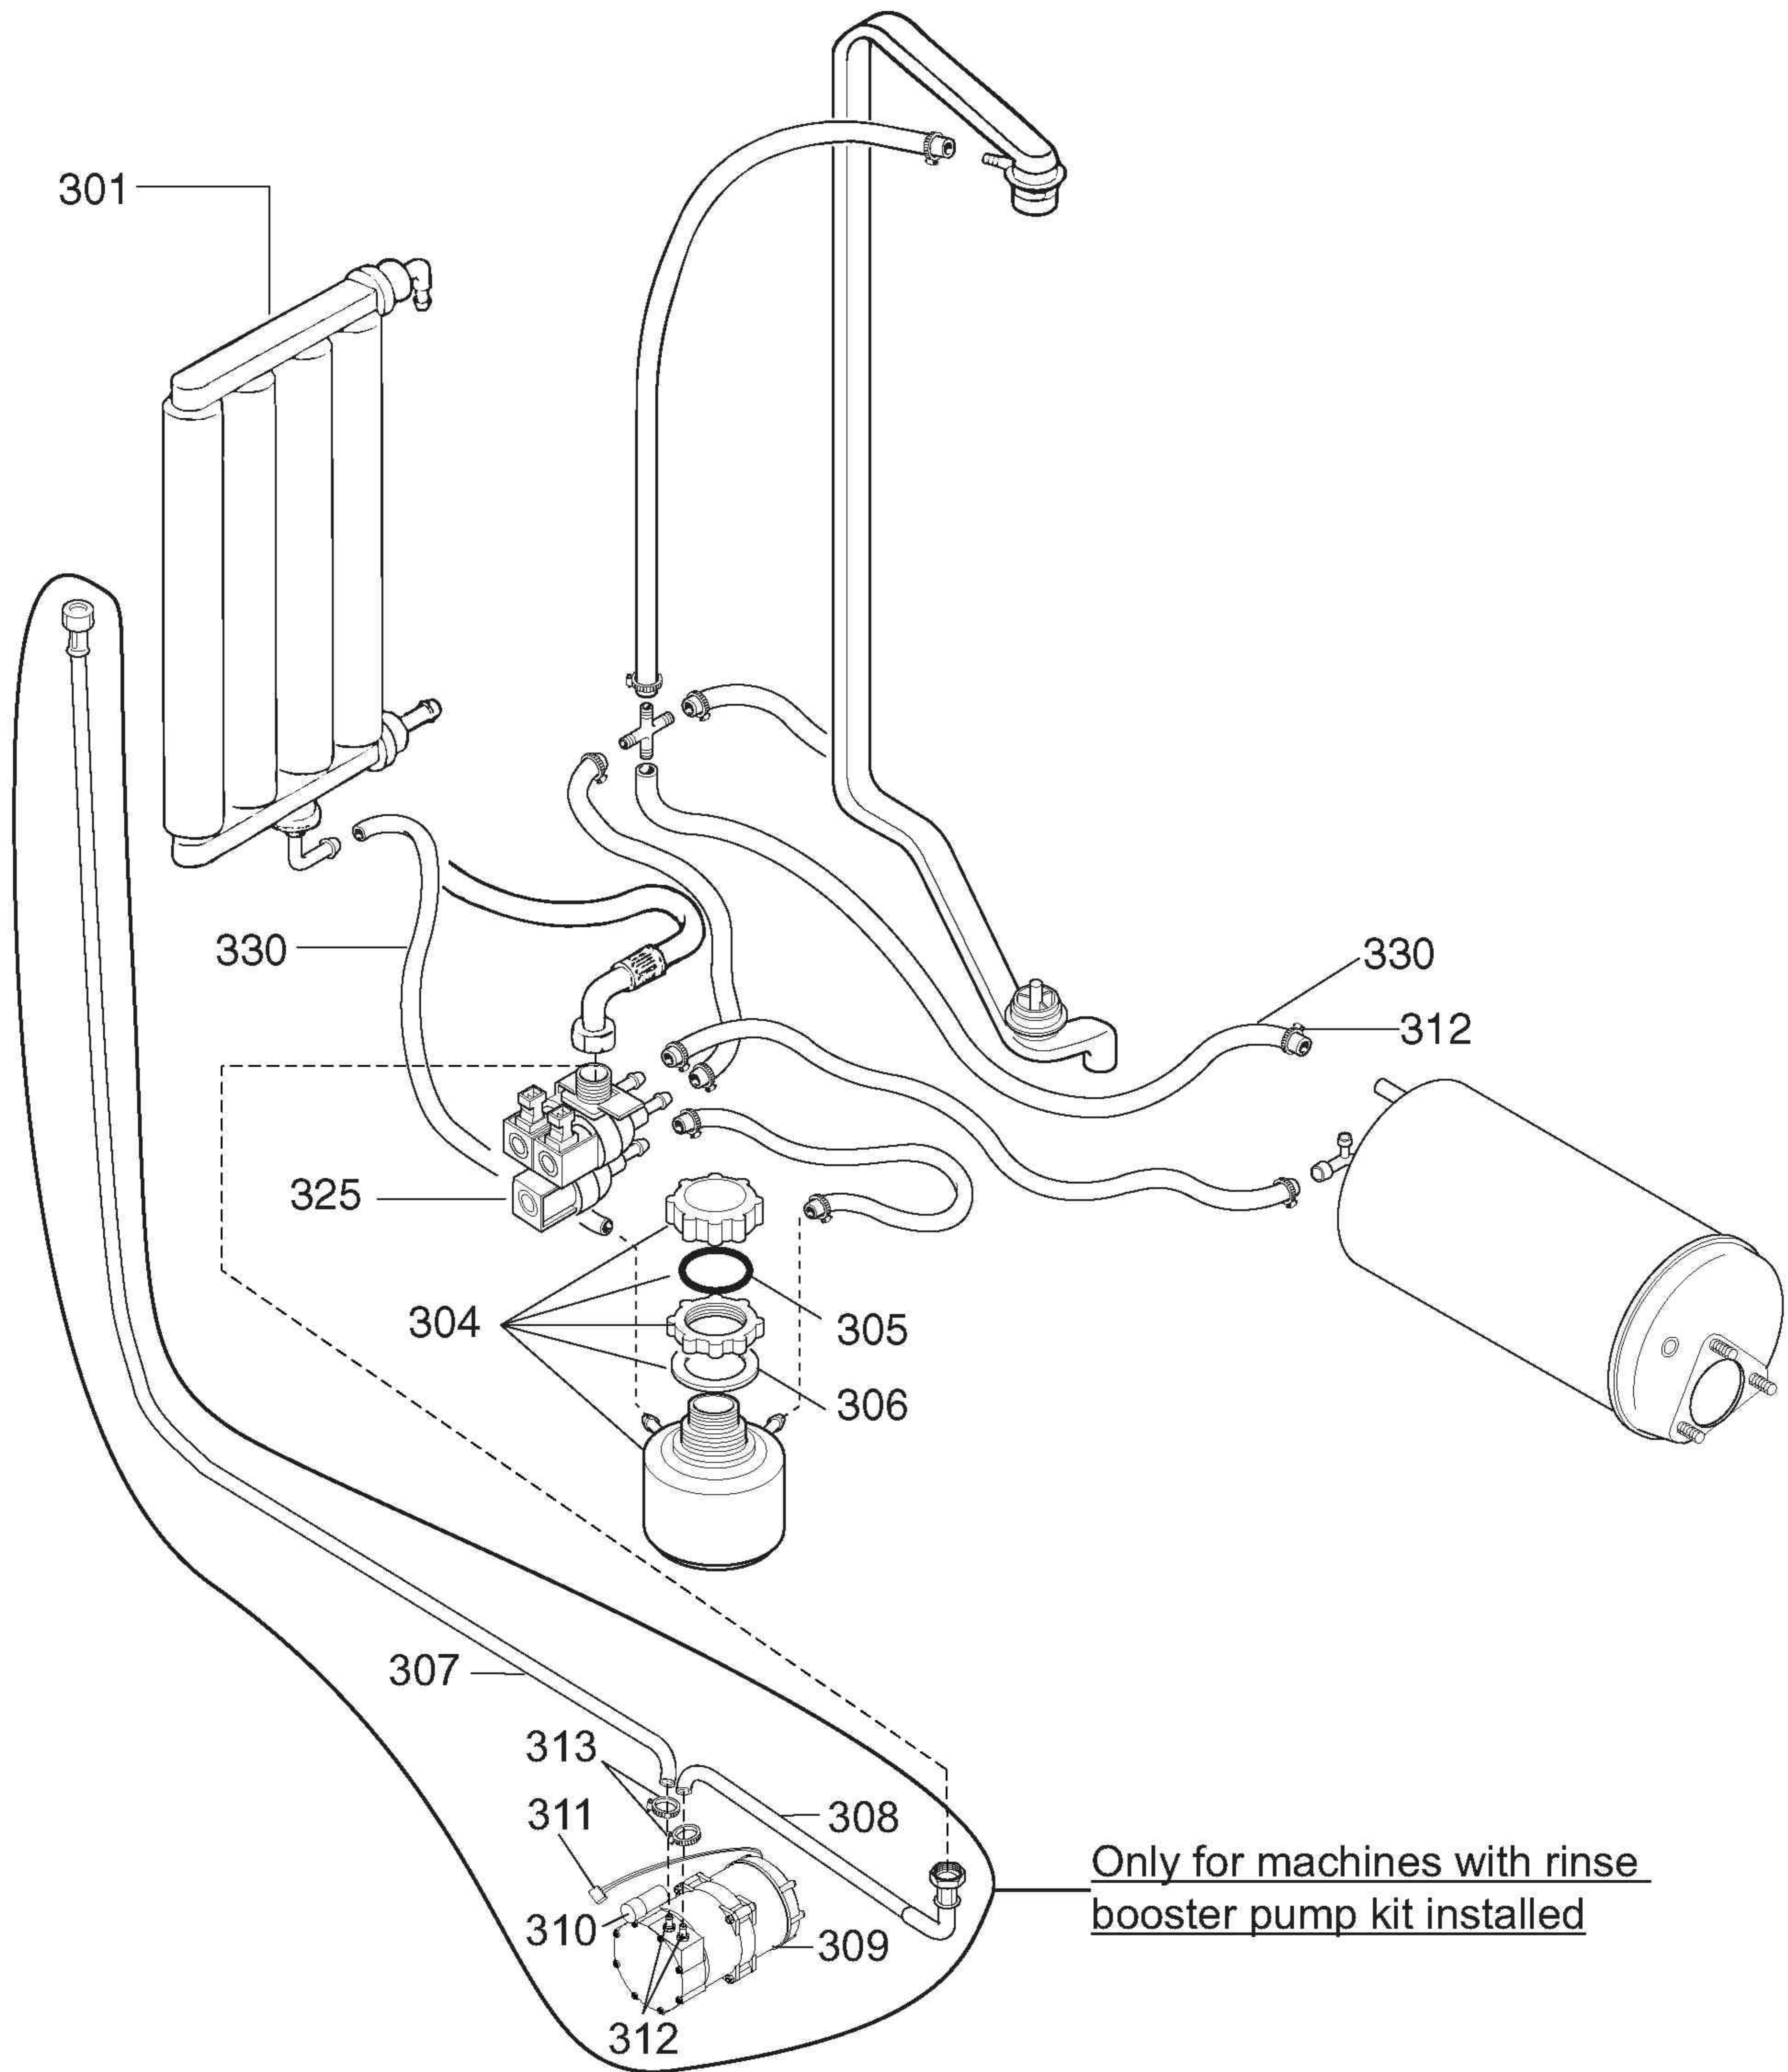

LAVATAZZINE GLASSWASHERS

LB1 / LB2 / GW1 / GW2 / WT1 / WT2 / NGW

Code	Type	Ref.	Code	Type	Ref.
402000	LB1	o	402061	WT2	d
402001	LB1WS	p	402062	LB2DPDI	v
402002	LB1WSDP	q	402063	LB2WSDPDI	z
402010	WT1WSDP	a	402064	LB2WSDPD	x
402015	WT2TOP60	n	402065	LB2TOP	y
402016	WT2DPDI	b1	402066	LB2/3DP	j
402017	WT2WSDPDI	b2	402067	WT2/3DPD	k
402018	LB1TOP	r	402070	NGW	a7
402019	WT2TOPDI	b3	402071	NGWDPDD	a8
402020	LB2WS	s	698200	GW1	a1
402021	LB2	t	698201	GW1WS	a2
402022	LB2WSDP	u	698206	GW2DPG	b4
402030	WT2WSDP	b	698207	GW2WSDPG	b5
402032	WT2WSDPD	m	698208	GW2G	a3
402035	WT2WS	c	698209	GW2WSG	a4
402041	WT1	e	698210	GW2WS	a5
402042	WT1WS	g	698211	GW2	a6
402043	WT1TOP	h			
402044	WT2TOP	f			
402046	WT1/3DP	i			
402047	WT2/3DP	l			

ill. 601801p3
Componenti idraulici / Hydraulic components

ill. 601801p4
Componenti elettrici / Electrical components

**LAVABICCHIERI e TAZZINE per BAR
GLASS and CUP-WASHER for BARS**

WT 1 / WT 2 / WT2N

Code	Type	Ref.
402010	WT1	a
402030	WT2	b
402032	WT2WSDPD	m
402035	WT2WS	c
402041	WT1	e
402042	WT1WS	g
402043	WT1TPO	h
402044	WT2TOP	f
402050	WT2AUS	d
402046	WT1CHCNOWS	i
402047	WT2CHCNOWS	l