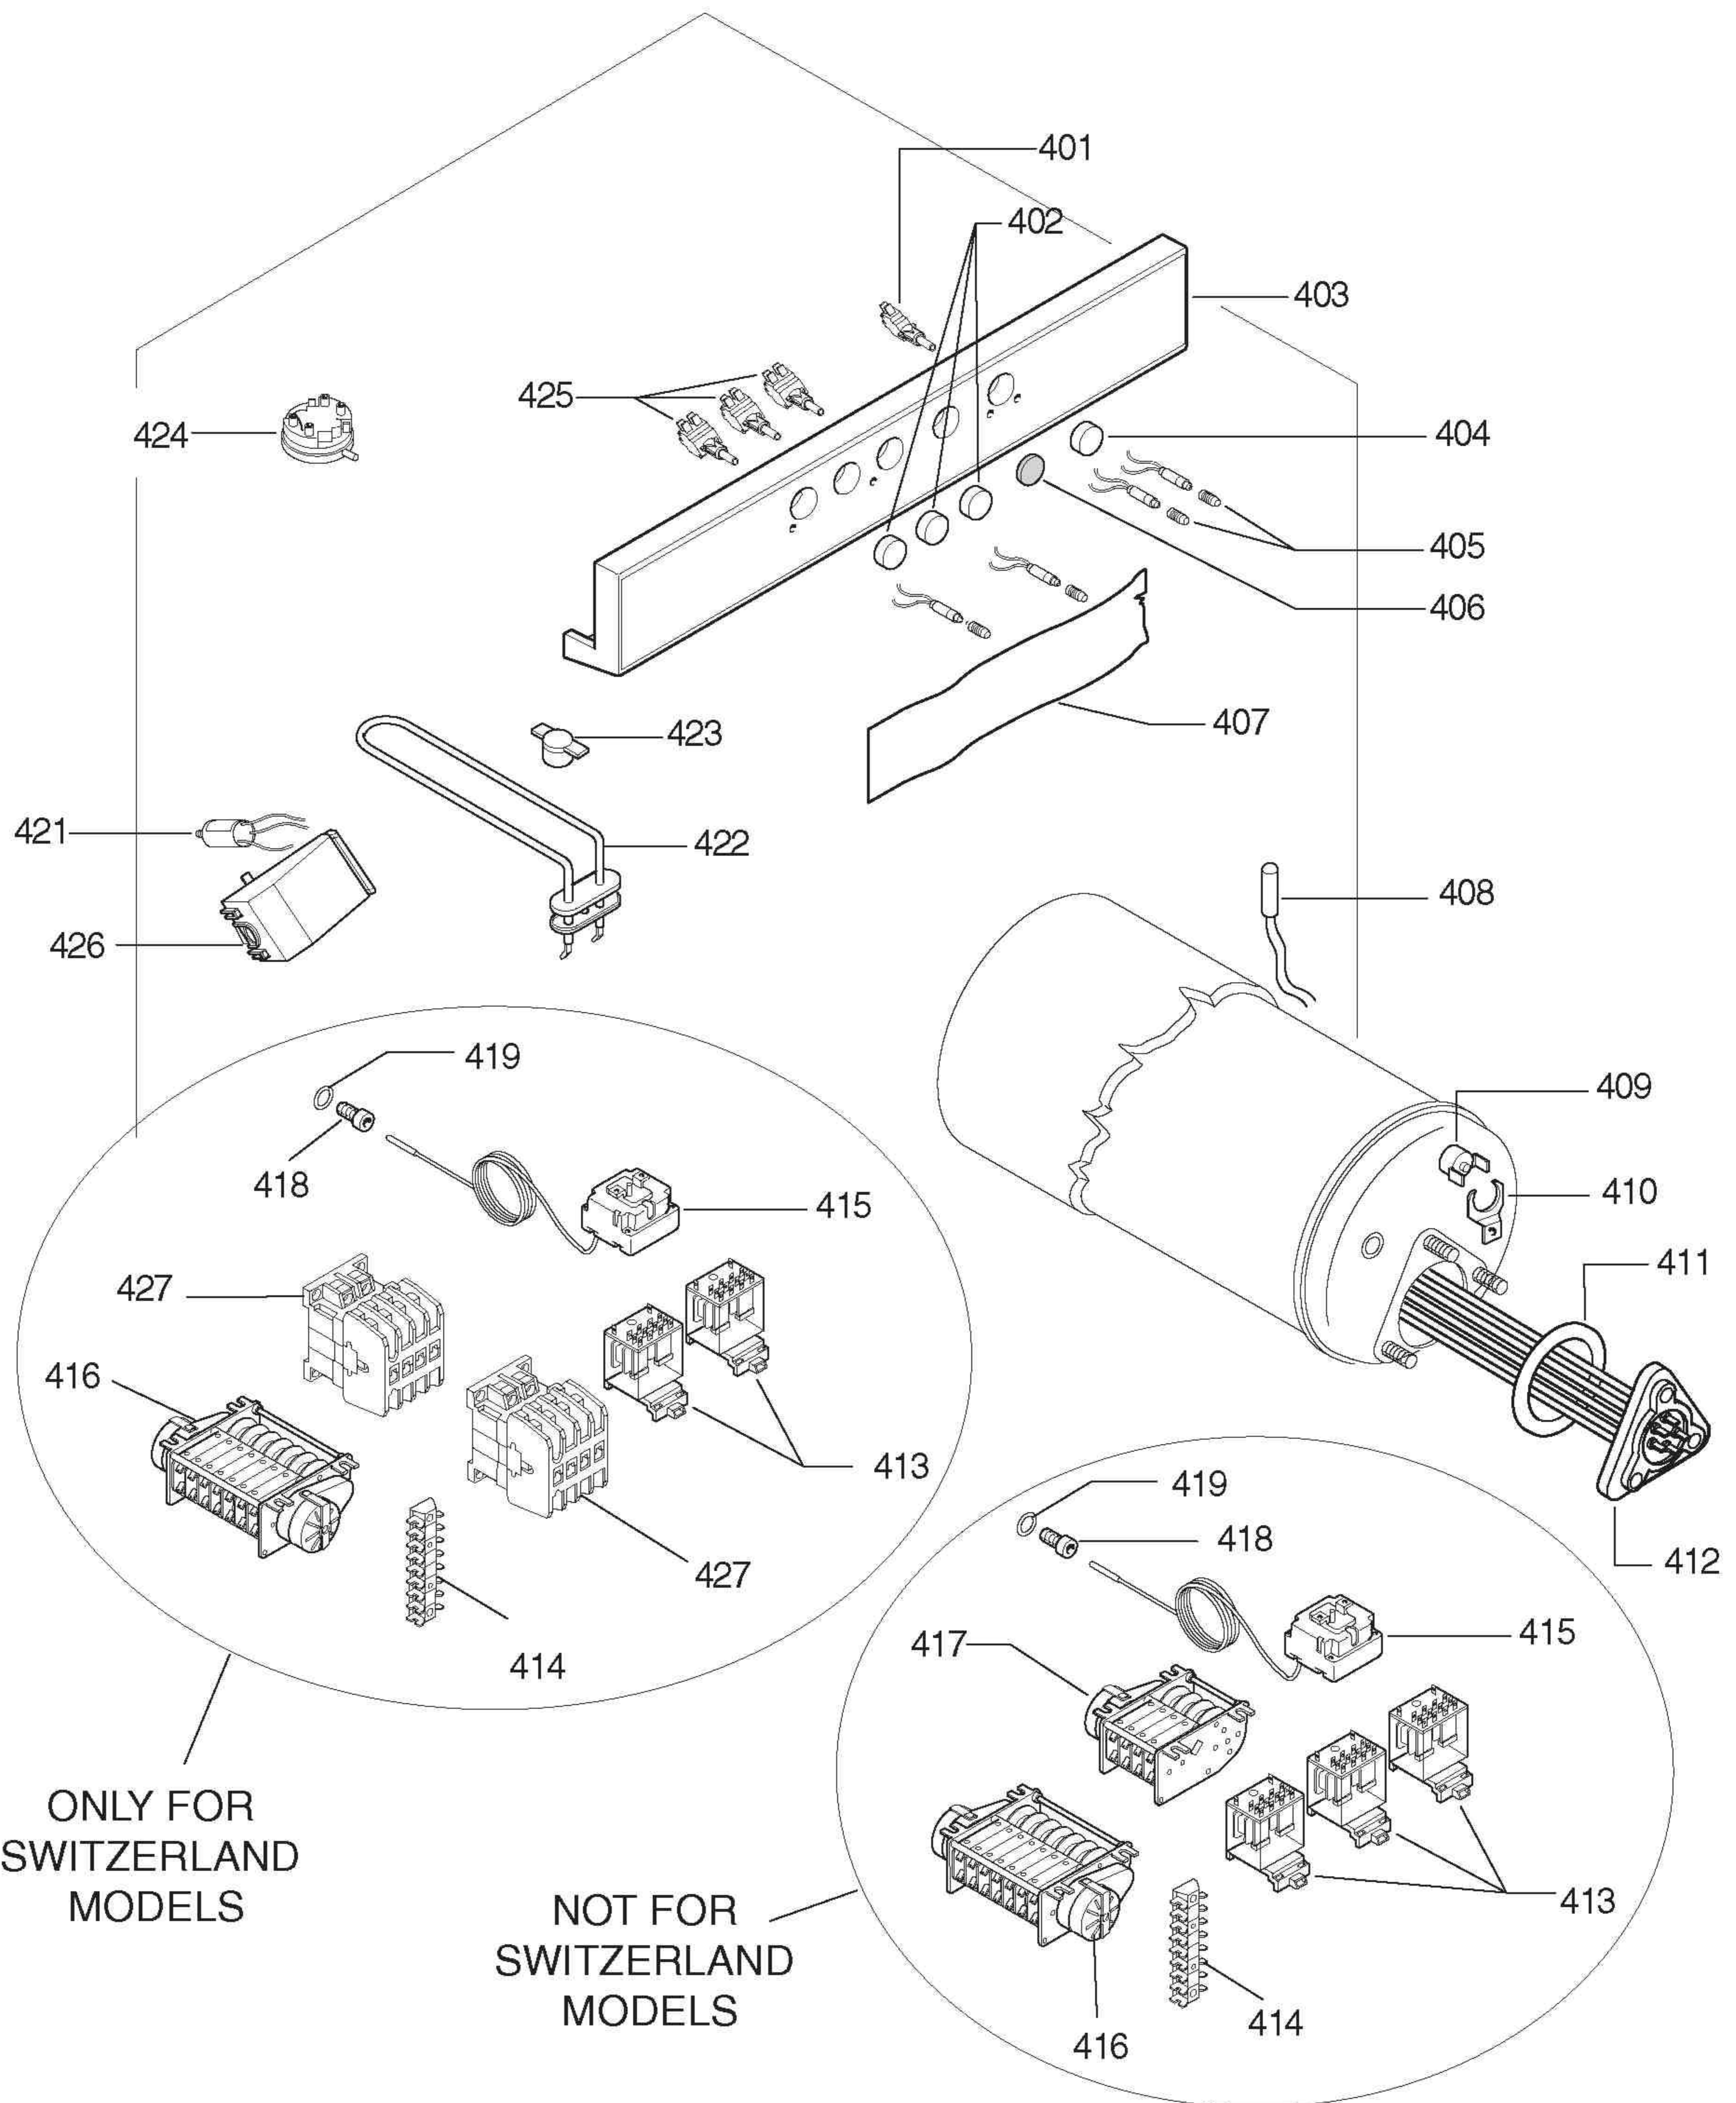

ill. 601801p4
Componenti elettrici / Electrical components