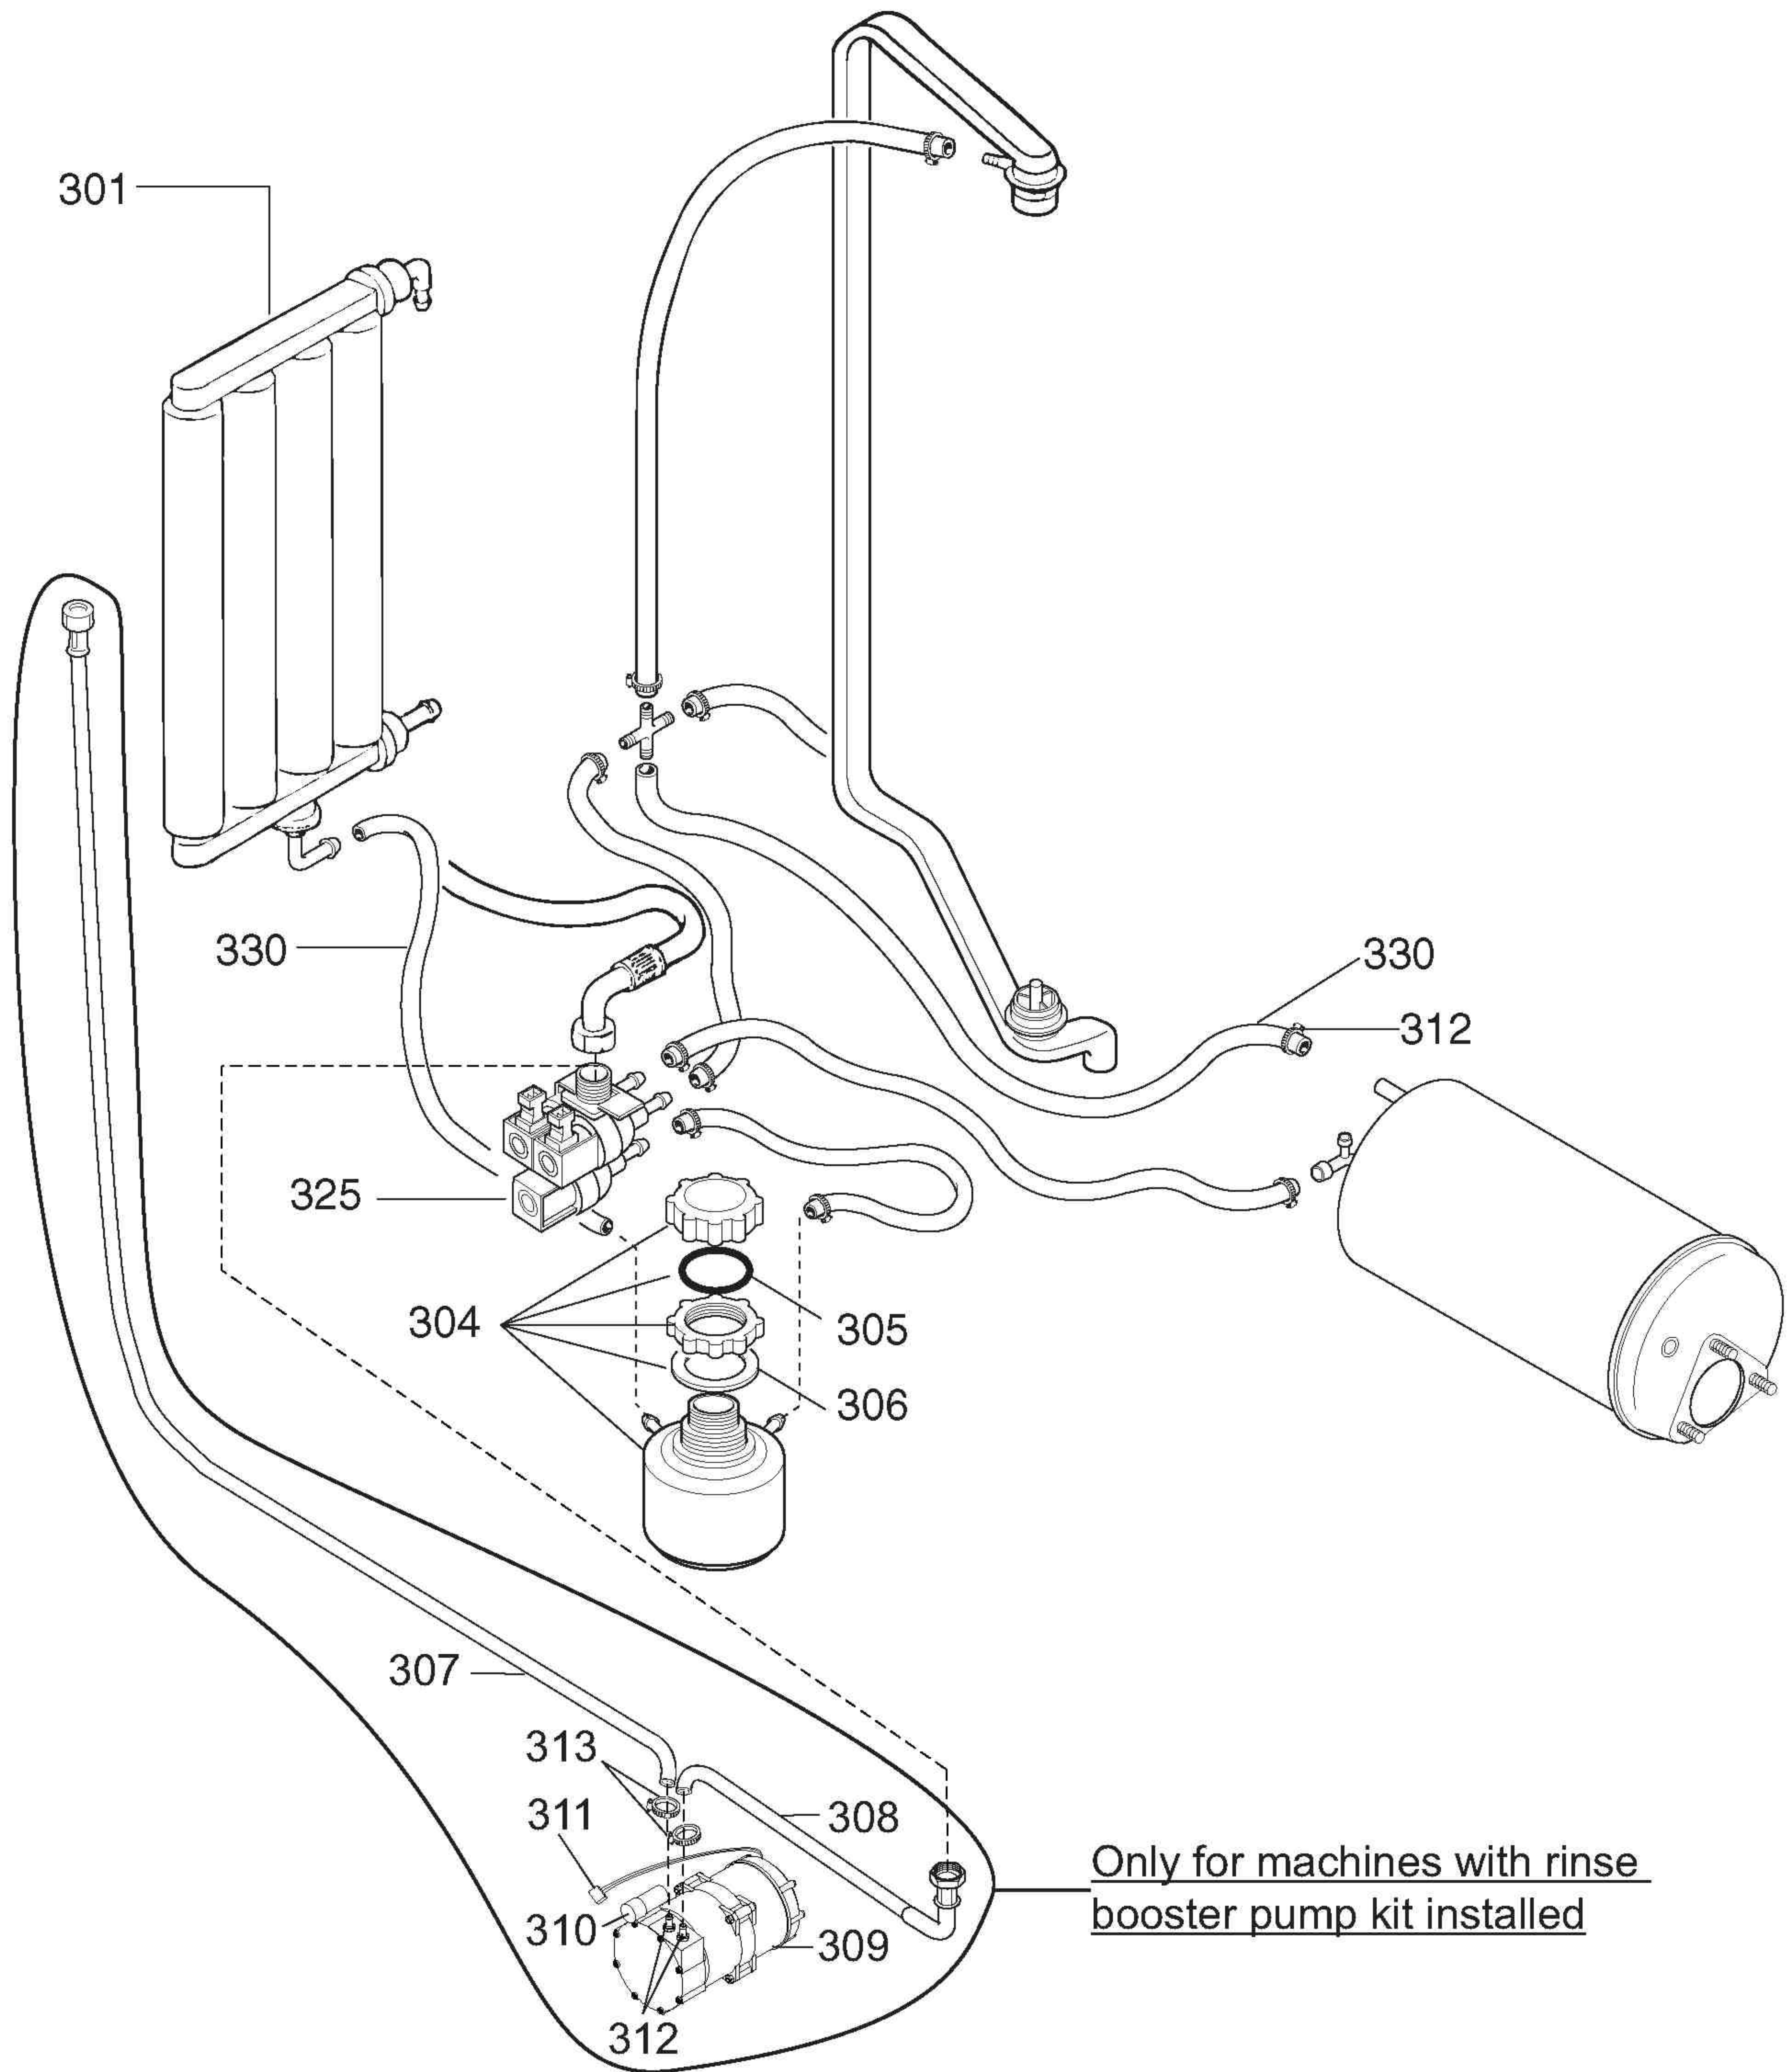

LAVATAZZINE GLASSWASHERS

LB1 / LB2 / GW1 / GW2 / WT1 / WT2 / NGW

Code	Type	Ref.	Code	Type	Ref.
402000	LB1	o	402061	WT2	d
402001	LB1WS	p	402062	LB2DPDI	v
402002	LB1WSDP	q	402063	LB2WSDPDI	z
402010	WT1WSDP	a	402064	LB2WSDPD	x
402015	WT2TOP60	n	402065	LB2TOP	y
402016	WT2DPDI	b1	402066	LB2/3DP	j
402017	WT2WSDPDI	b2	402067	WT2/3DPD	k
402018	LB1TOP	r	402070	NGW	a7
402019	WT2TOPDI	b3	402071	NGWDPDD	a8
402020	LB2WS	s	698200	GW1	a1
402021	LB2	t	698201	GW1WS	a2
402022	LB2WSDP	u	698206	GW2DPG	b4
402030	WT2WSDP	b	698207	GW2WSDPG	b5
402032	WT2WSDPD	m	698208	GW2G	a3
402035	WT2WS	c	698209	GW2WSG	a4
402041	WT1	e	698210	GW2WS	a5
402042	WT1WS	g	698211	GW2	a6
402043	WT1TOP	h			
402044	WT2TOP	f			
402046	WT1/3DP	i			
402047	WT2/3DP	l			

ill. 601801p3
Componenti idraulici / Hydraulic components

ill. 601801p4
Componenti elettrici / Electrical components

**LAVABICCHIERI e TAZZINE per BAR
GLASS and CUP-WASHER for BARS**

WT 1 / WT 2 / WT2N

Code	Type	Ref.
402010	WT1	a
402030	WT2	b
402032	WT2WSDPD	m
402035	WT2WS	c
402041	WT1	e
402042	WT1WS	g
402043	WT1TPO	h
402044	WT2TOP	f
402050	WT2AUS	d
402046	WT1CHCNOWS	i
402047	WT2CHCNOWS	l