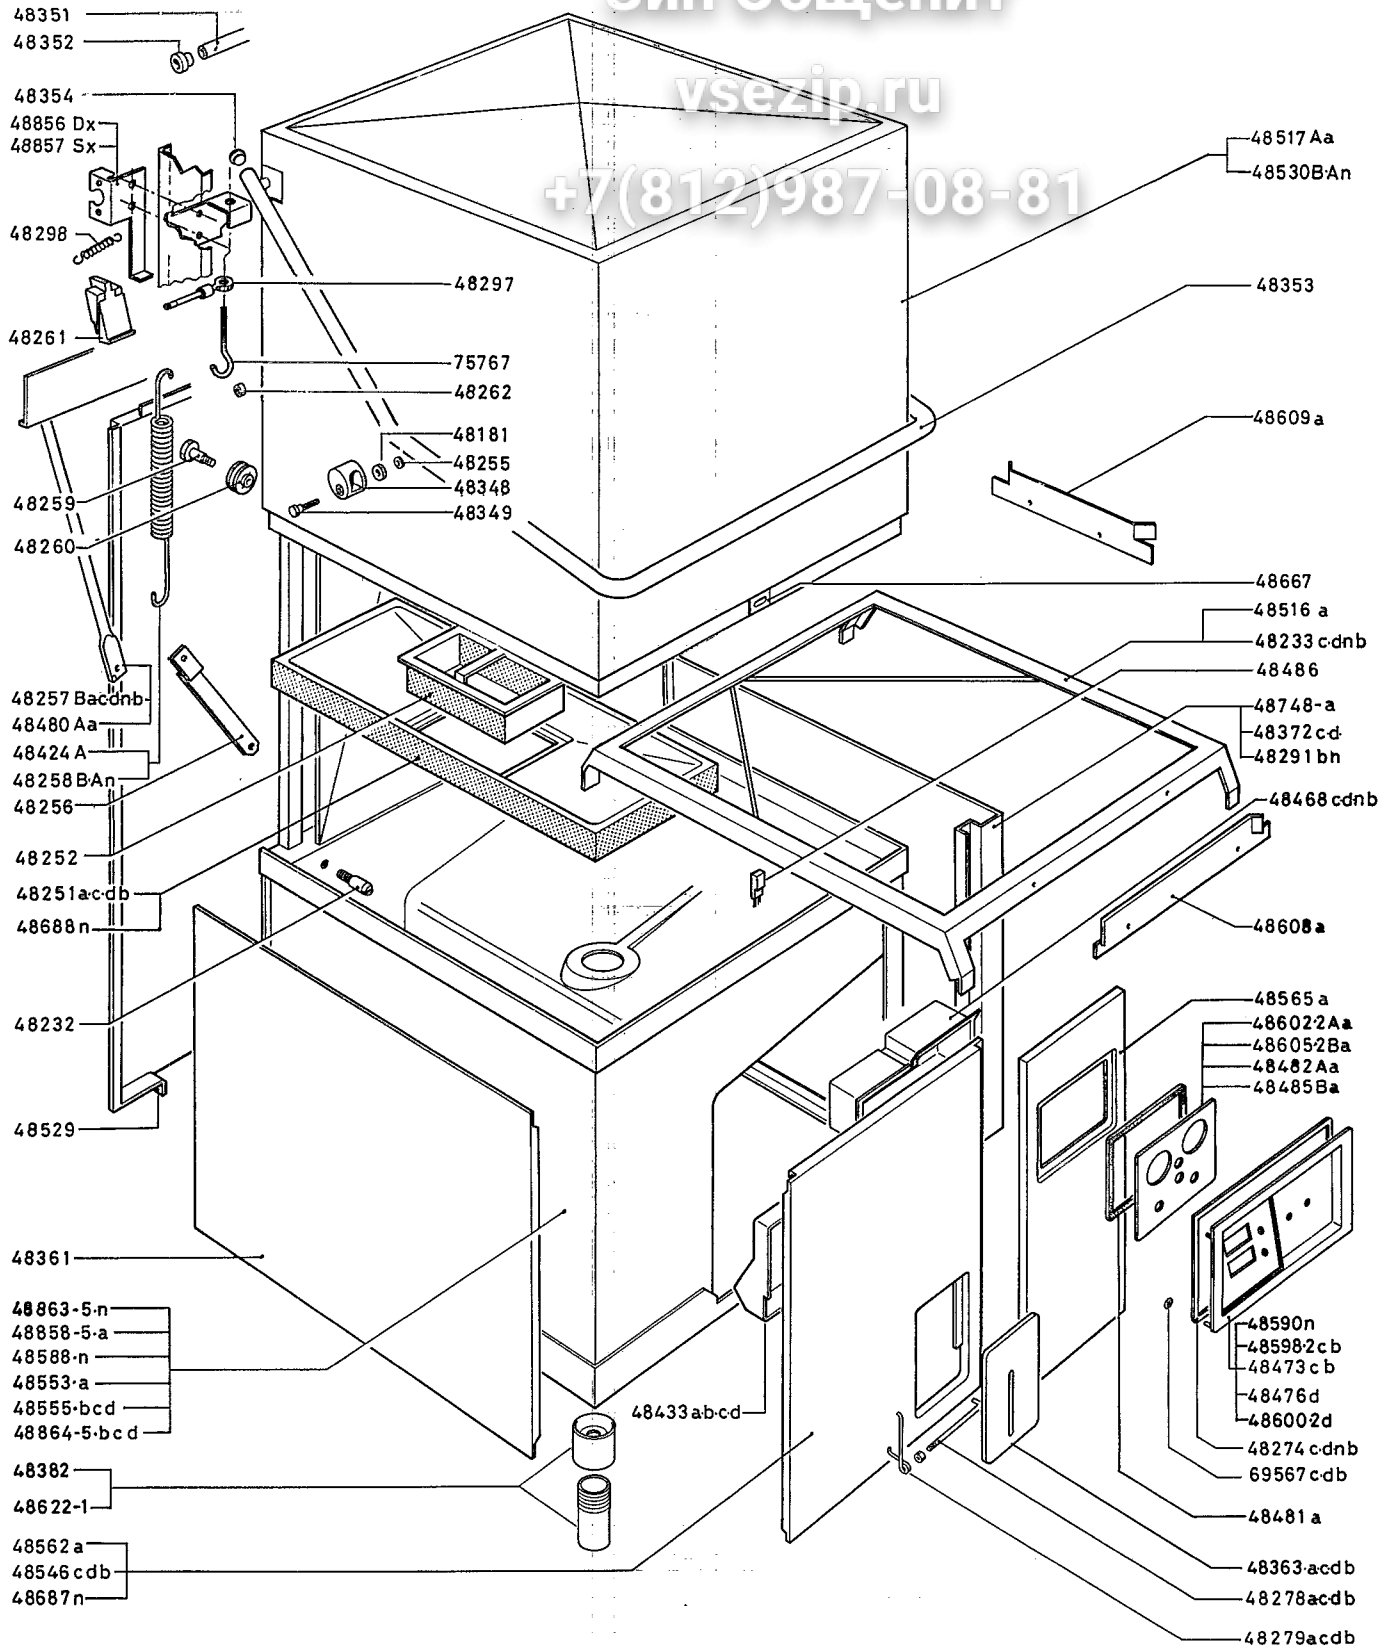

Зип Ощепит

vsezip.ru

+7(812)987-08-81

LAVASTOVIGLIE DA 1000 E 1200 piatti/h DISHWASHERS UP TO 1000 AND 1200 dishes/hr					RIF. REF.	Da matricola From serial. N°
	a	b	c	d	n	
A	777410				504 011	1 242...
	Z100				LS10S	2 248... 3 305... 5 420...
B	777420	504020	504028	504023		
	Z120	LS12 D	LS12 F	LS12PH		

611-02-a