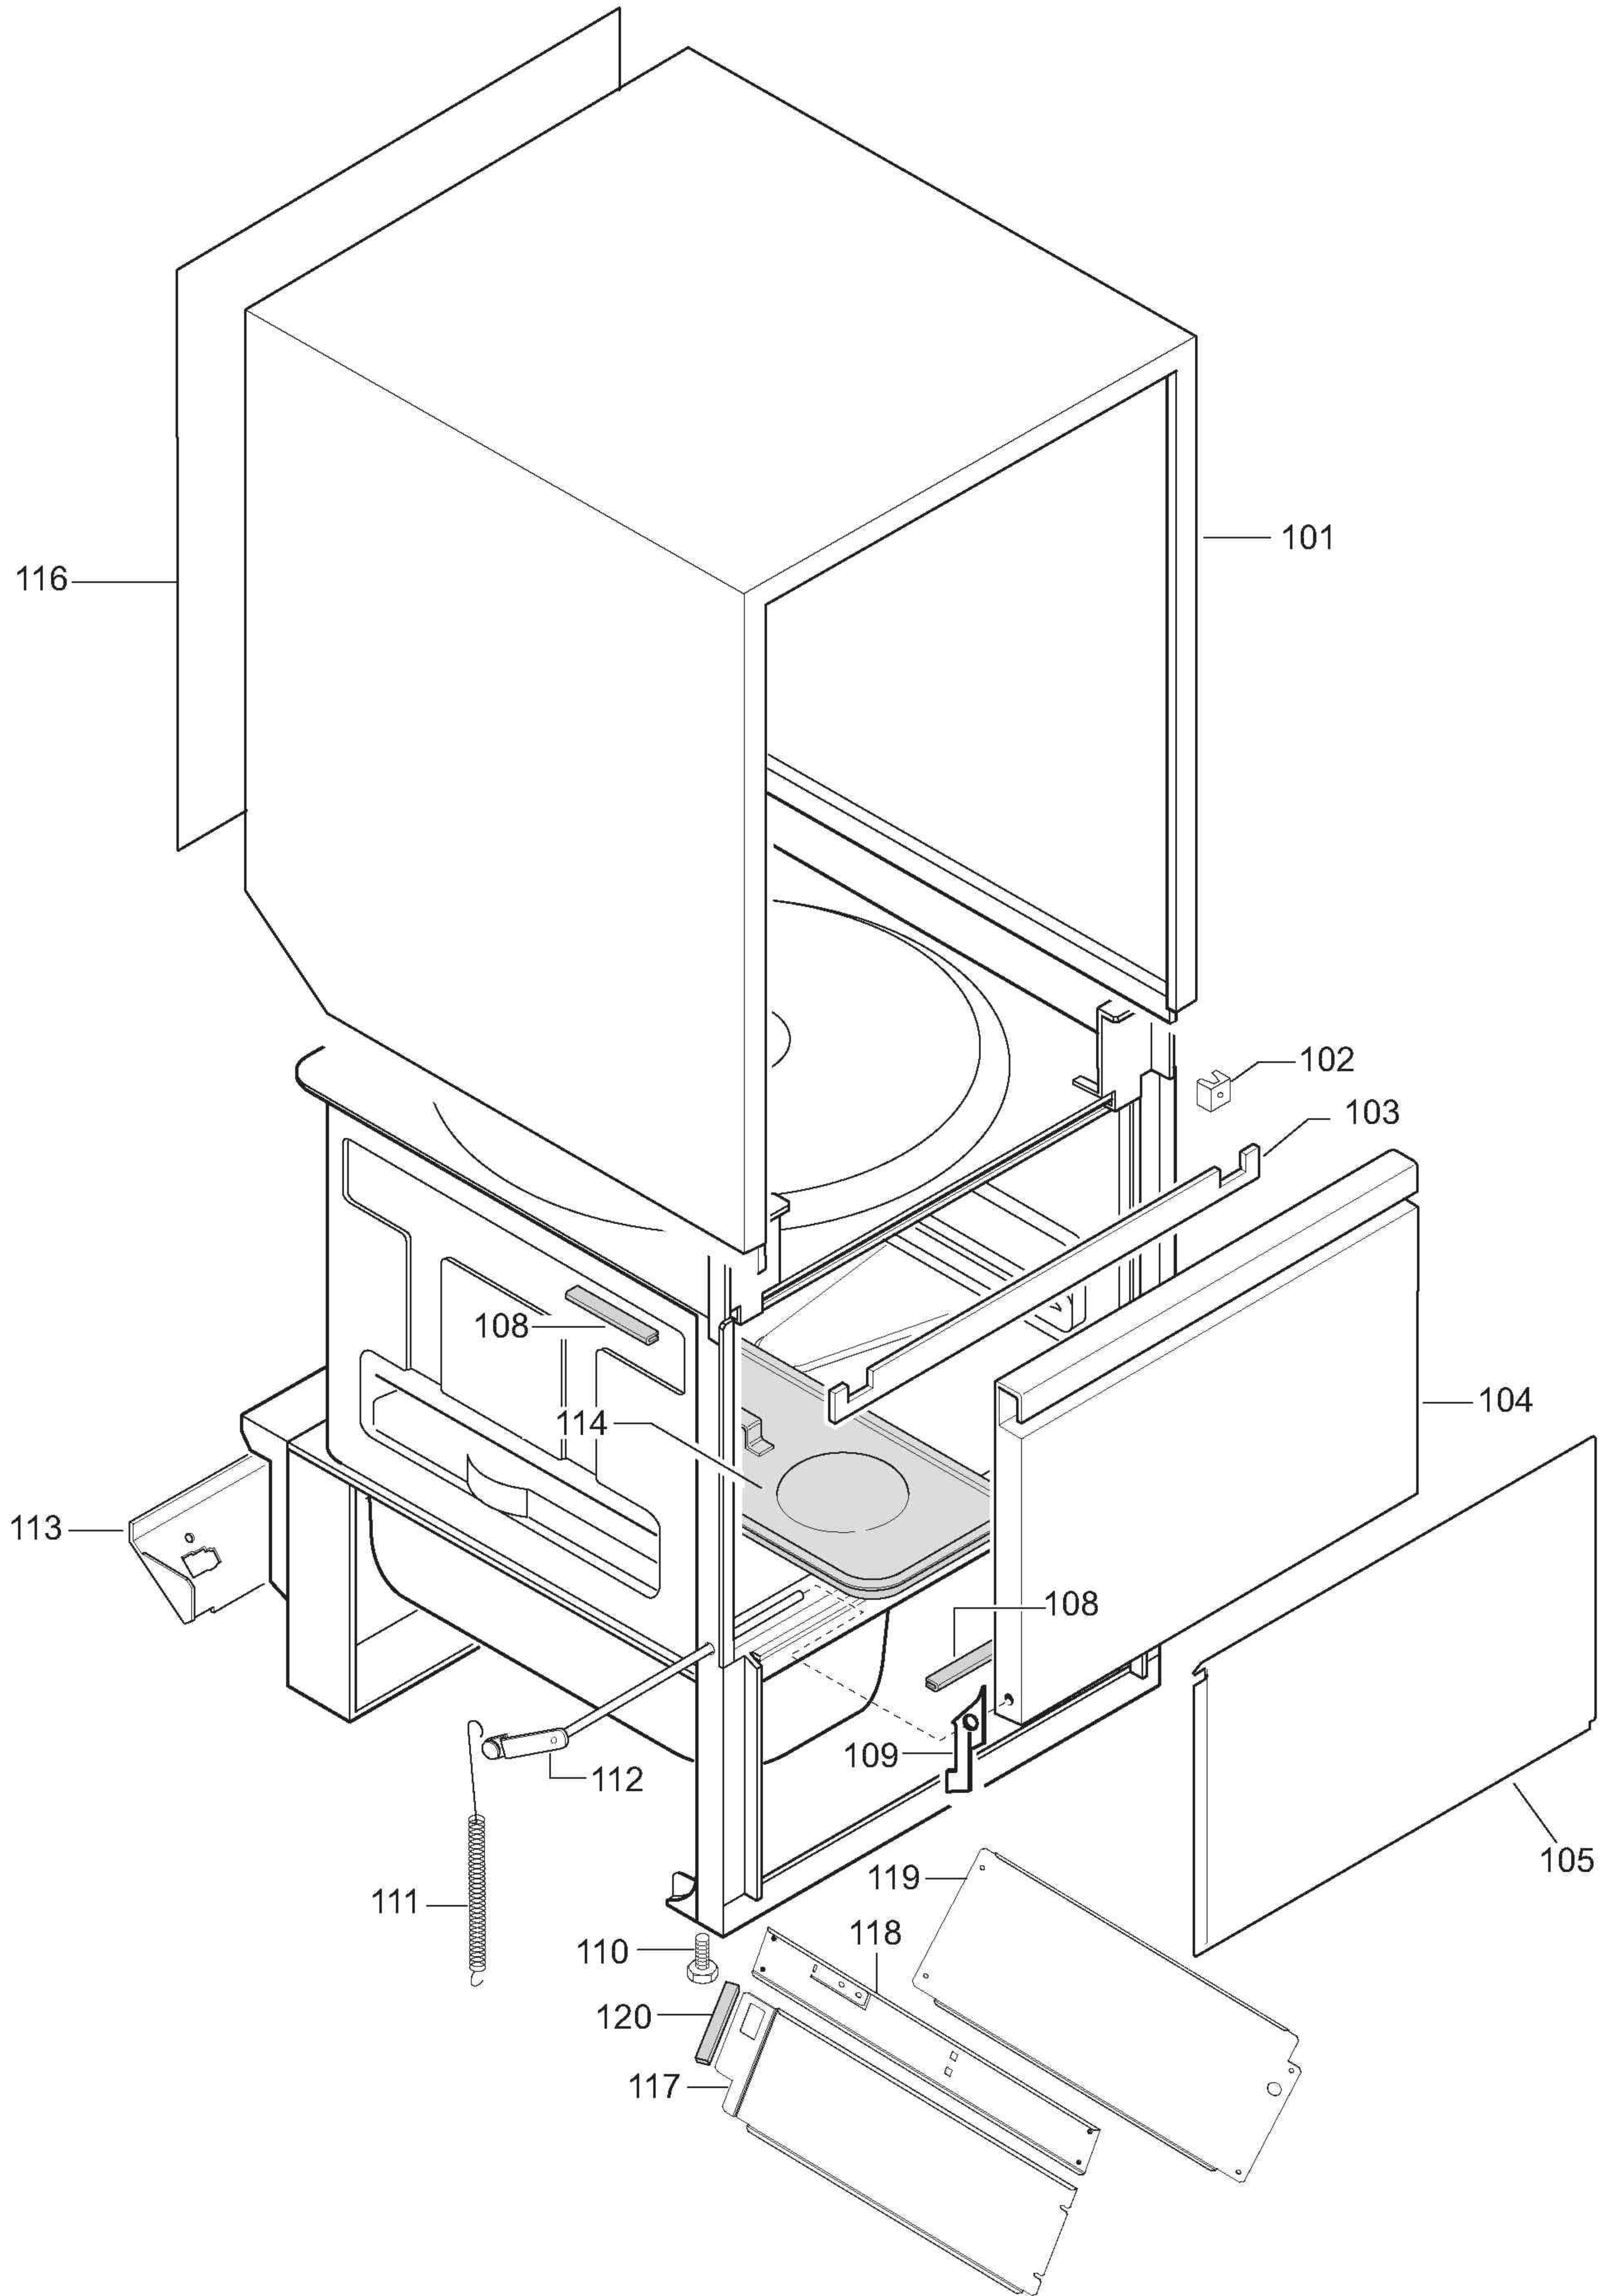

LAVATAZZINE GLASSWASHERS

LB1 / LB2 / GW1 / GW2 / WT1 / WT2 / NGW

Code	Type	Ref.	Code	Type	Ref.
402000	LB1	o	402061	WT2	d
402001	LB1WS	p	402062	LB2DPDI	v
402002	LB1WSDP	q	402063	LB2WSDPDI	z
402010	WT1WSDP	a	402064	LB2WSDPD	x
402015	WT2TOP60	n	402065	LB2TOP	y
402016	WT2DPDI	b1	402066	LB2/3DP	j
402017	WT2WSDPDI	b2	402067	WT2/3DPD	k
402018	LB1TOP	r	402070	NGW	a7
402019	WT2TOPDI	b3	402071	NGWDPDD	a8
402020	LB2WS	s	698200	GW1	a1
402021	LB2	t	698201	GW1WS	a2
402022	LB2WSDP	u	698206	GW2DPG	b4
402030	WT2WSDP	b	698207	GW2WSDPG	b5
402032	WT2WSDPD	m	698208	GW2G	a3
402035	WT2WS	c	698209	GW2WSG	a4
402041	WT1	e	698210	GW2WS	a5
402042	WT1WS	g	698211	GW2	a6
402043	WT1TOP	h			
402044	WT2TOP	f			
402046	WT1/3DP	i			
402047	WT2/3DP	l			

Pagina/ Page

Indice/ index

2	Vista generale / Main view
3	Componenti idraulici / Hydraulic components
4	Componenti idraulici / Hydraulic components
5	Componenti elettrici / Electrical components
6 - 10	Lista ricambi / Spare parts list

Marchio/ Brand: E
Paese/ Country: Tutti/ All

Da Ser.Nr./From Ser.nr.: /908

Page: 1

Ed. 2010-10

Doc. Nr.: **595666300**

ill. 601801p1
Vista generale / Main view