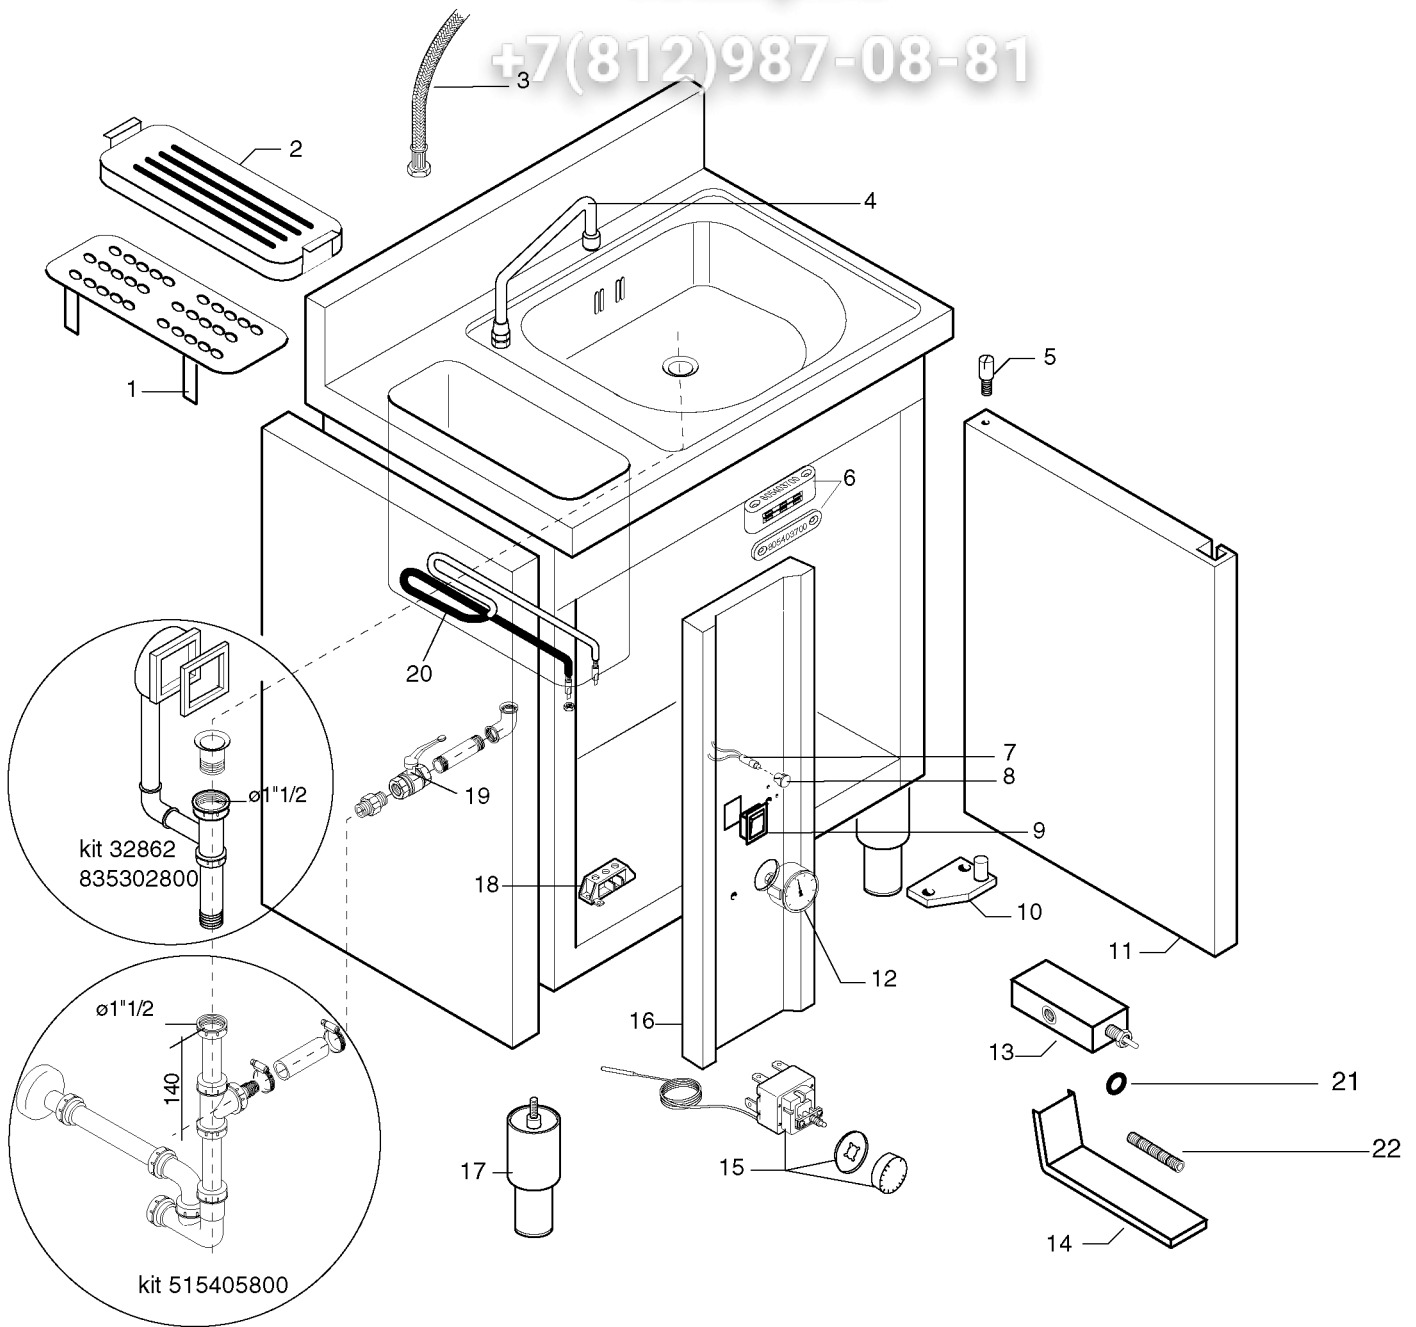

Brand / Marchio: Z - E  
Factory code: 3PDX

Зип Общепит

vsezip.ru

+7(812)987-08-81

WASHBASIN WITH KNIFE DISINFECTION SINK  
LAVAMANI CON DISINFEZIONE COLTELLI

**+7(812)987-08-81**

PNC	Model	Ref.	Page	Notes
153980	LPS		1- 2	Washbasin with knif disinfection sink " Zanussi/Electrolux "

	Index
Pag. 1	Cupboard and components
2	Spare parts list

	Indice
	Mobile e componenti
	Lista ricambi

Brand / Marchio: Z - E  
Factory code: 3PDX

OS/DOC

Зип Общепит

vsezip.ru

+7(812)987-08-81

WASHBASIN WITH KNIFE DISINFECTION SINK  
LAVAMANI CON DISINFEZIONE COLTELLI