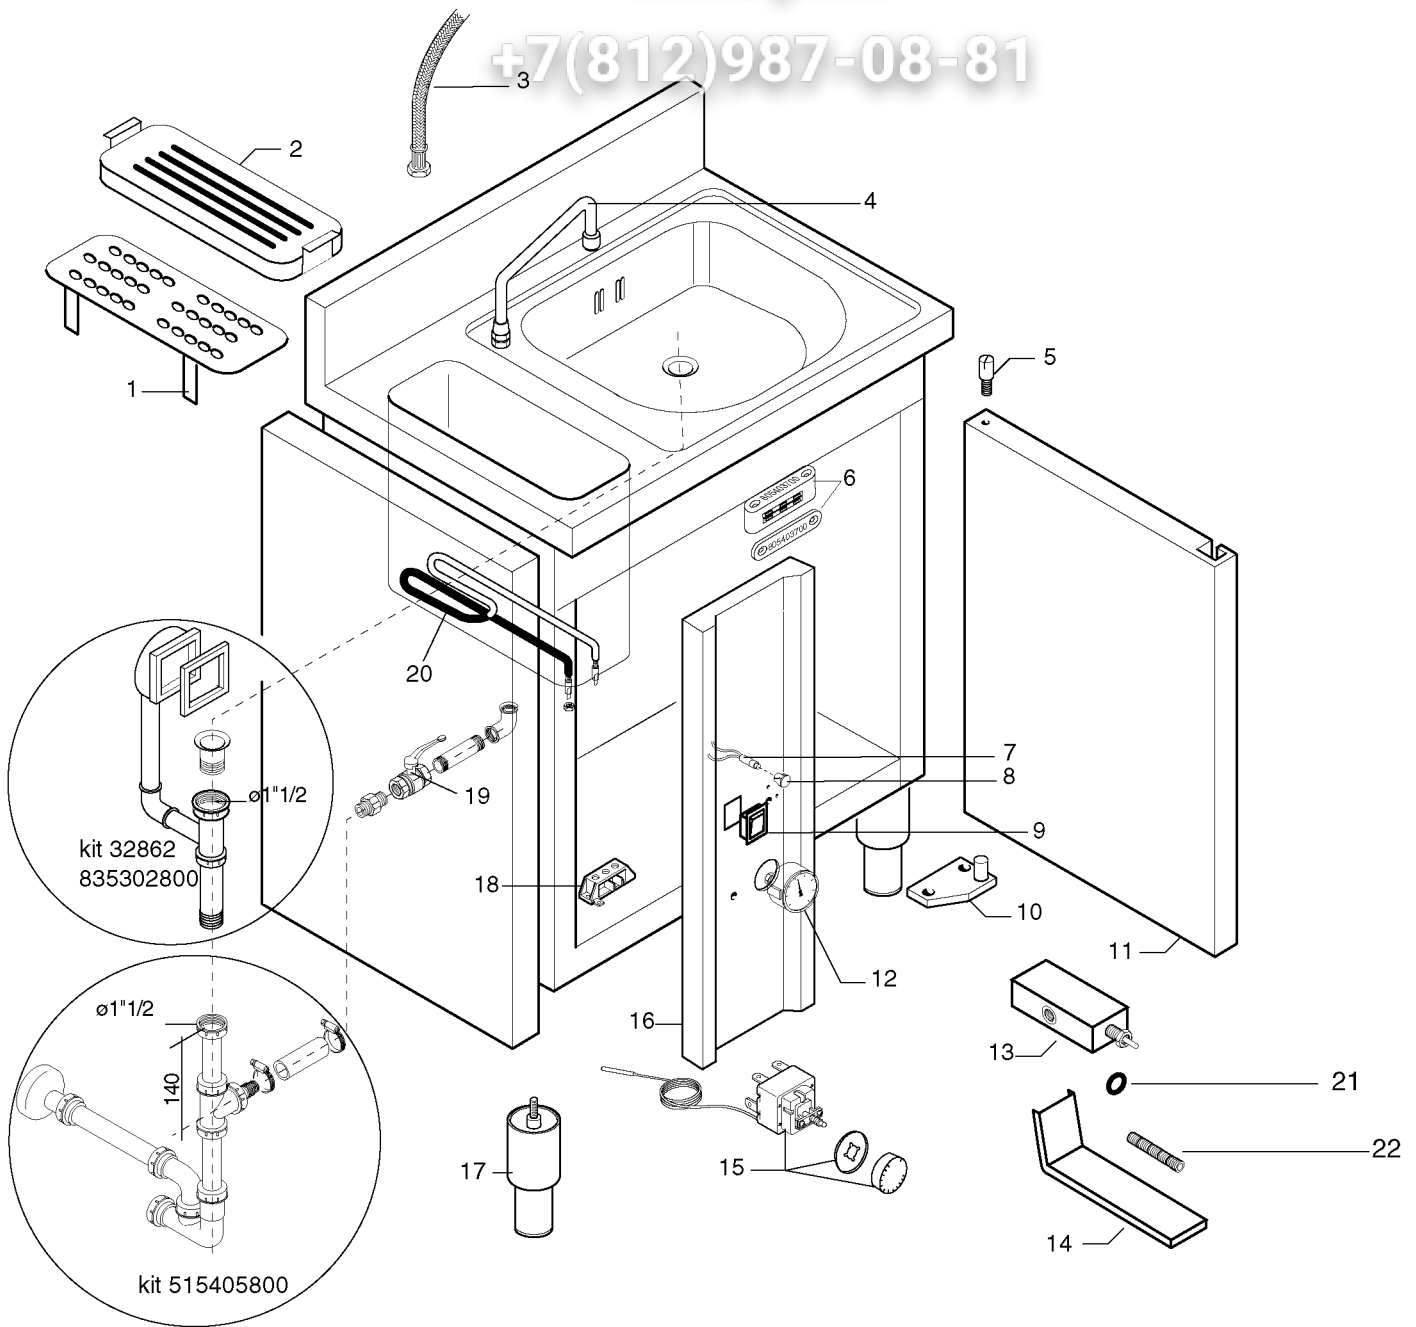

Brand / Marchio: Z - E  
Factory code: 3PDX

Зип Общепит

vsezip.ru

+7(812)987-08-81

WASHBASIN WITH KNIFE DISINFECTION SINK  
LAVAMANI CON DISINFEZIONE COLTELLI

**+7(812)987-08-81**

PNC	Model	Ref.	Page	Notes
153980	LPS		1- 2	Washbasin with knif disinfection sink " Zanussi/Electrolux "

	Index
Pag. 1	Cupboard and components
2	Spare parts list

	Indice
	Mobile e componenti
	Lista ricambi

Brand / Marchio: Z - E  
Factory code: 3PDX

OS/DOC

Зип Общепит

vsezip.ru

+7(812)987-08-81

WASHBASIN WITH KNIFE DISINFECTION SINK  
LAVAMANI CON DISINFEZIONE COLTELLI