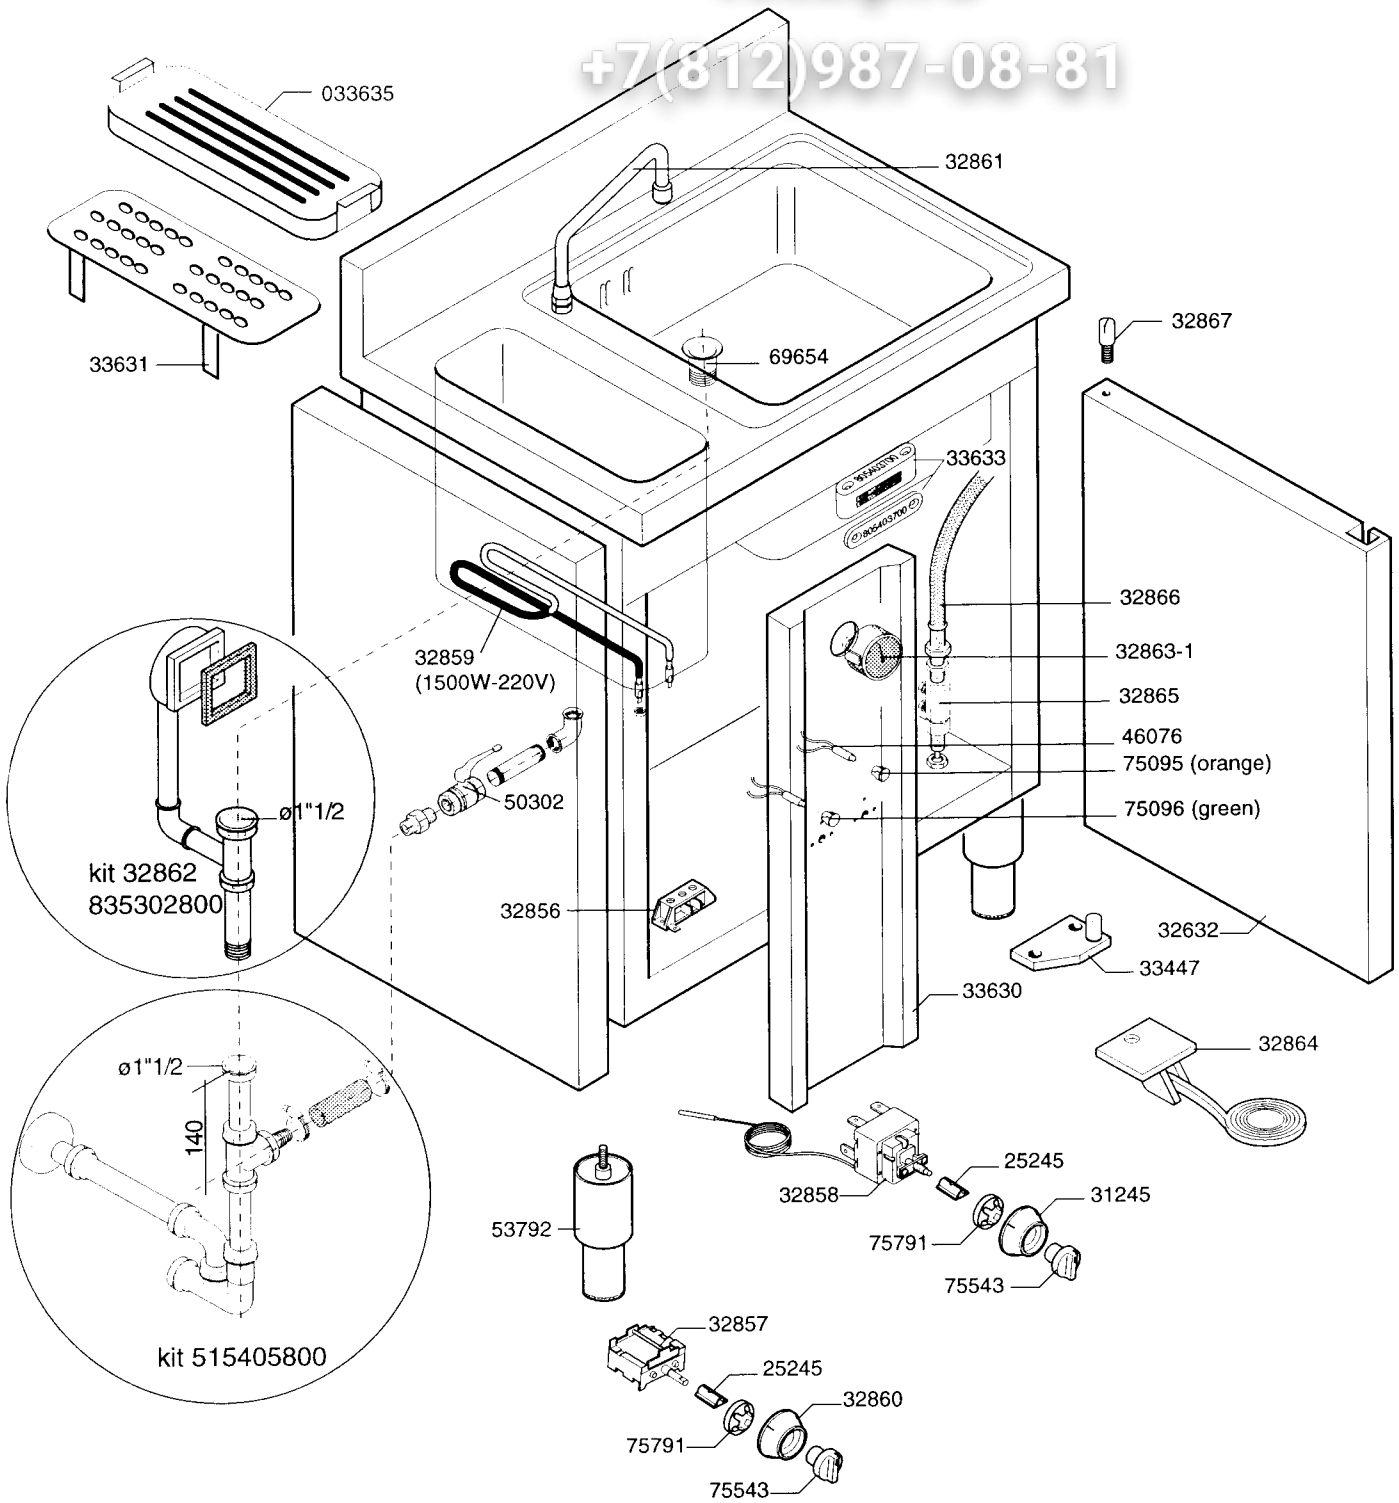

Зип Общепит

vsezip.ru

+7(812)987-08-81

WASHBASIN WITH KNIFE DISINFECTION SINK LAVAMANI CON DISINFEZIONE COLTELLI						M	REF. RIF.	From serial Nr Da matricola
153 991	153 980						536...	
LPS -75	LPS -75					1	546...