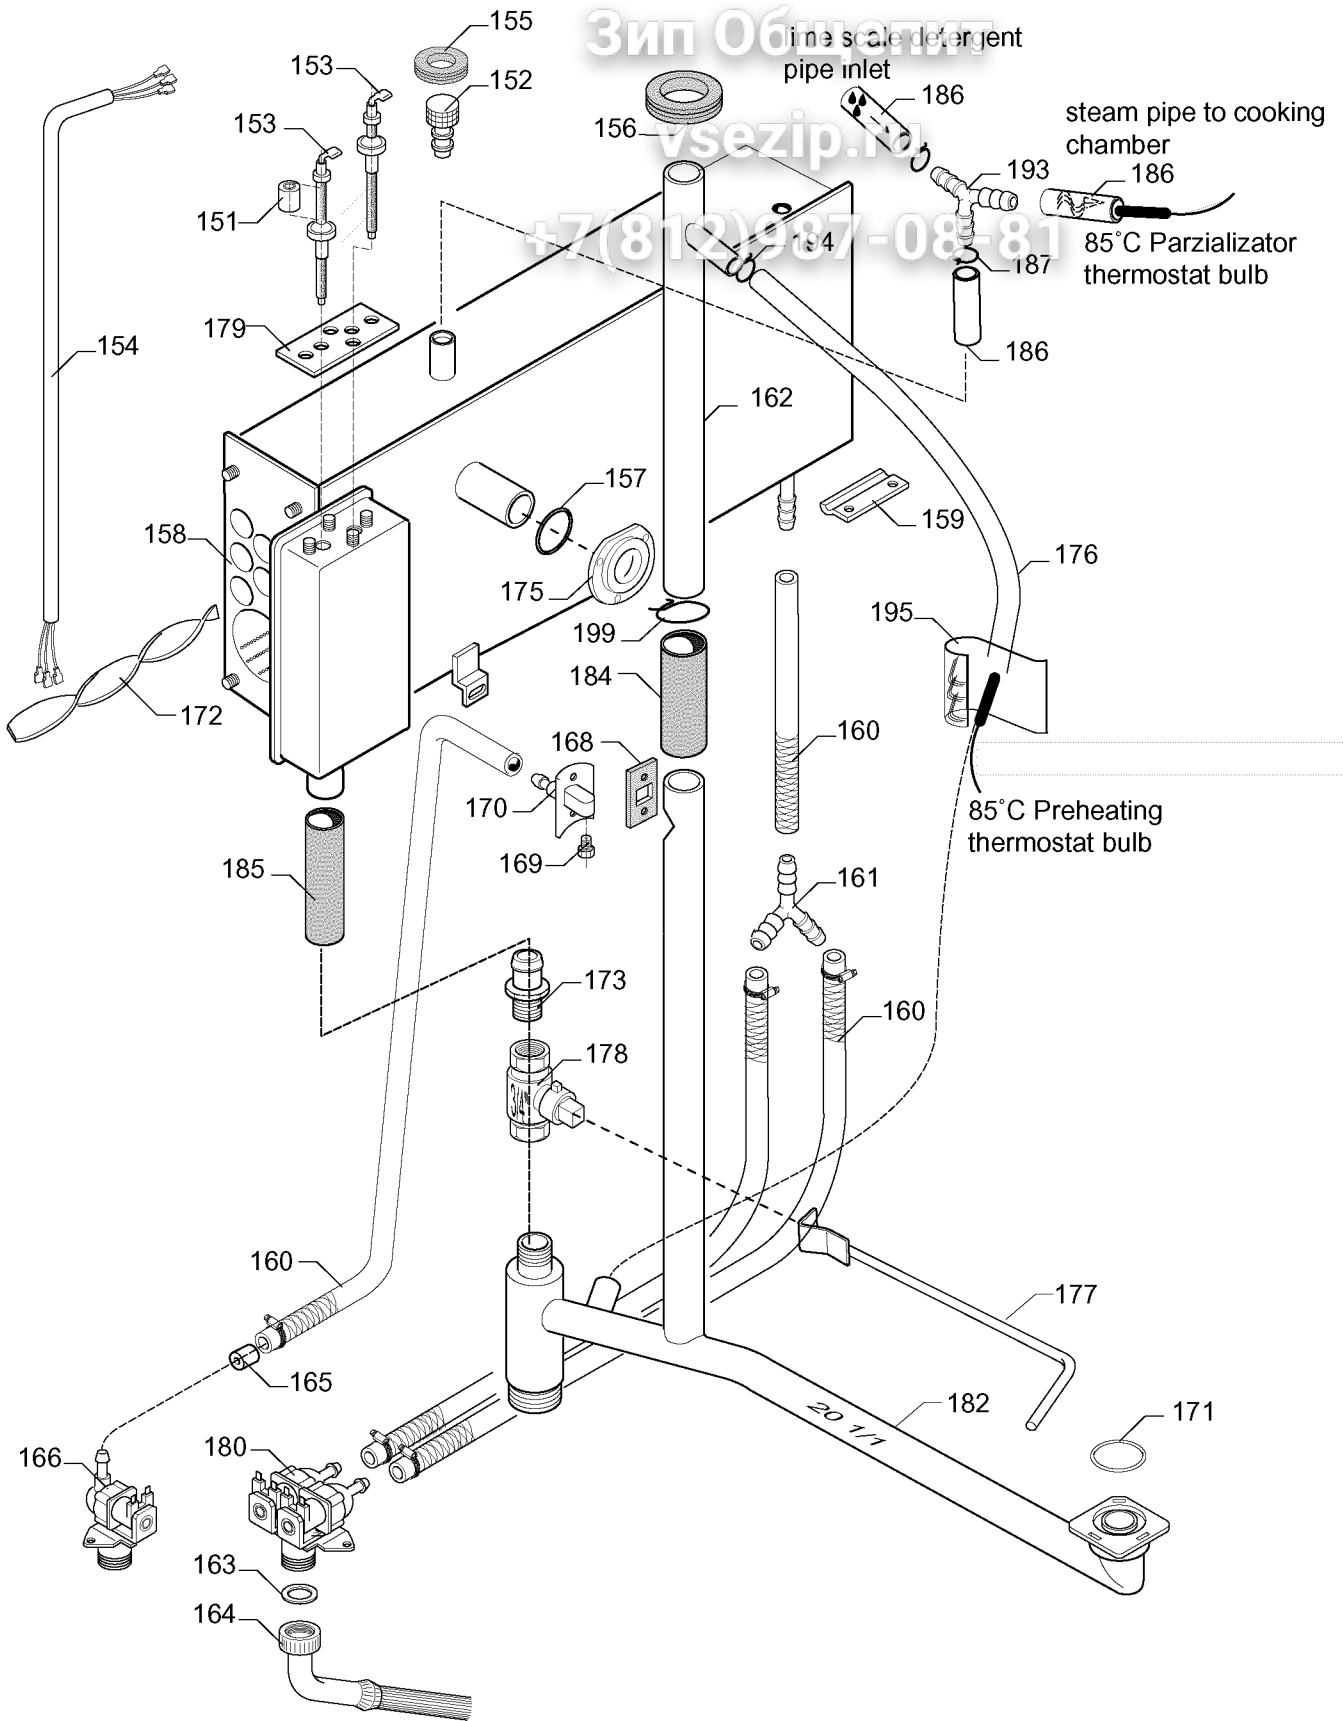

FORNO A VAPORE CON BRUCIATORI A GAS AD ARIA SOFFIATA 20GN1/1, 20GN2/1
20GN1/1, 20GN2/1 BLOWING BURNER GAS STEAM OVEN