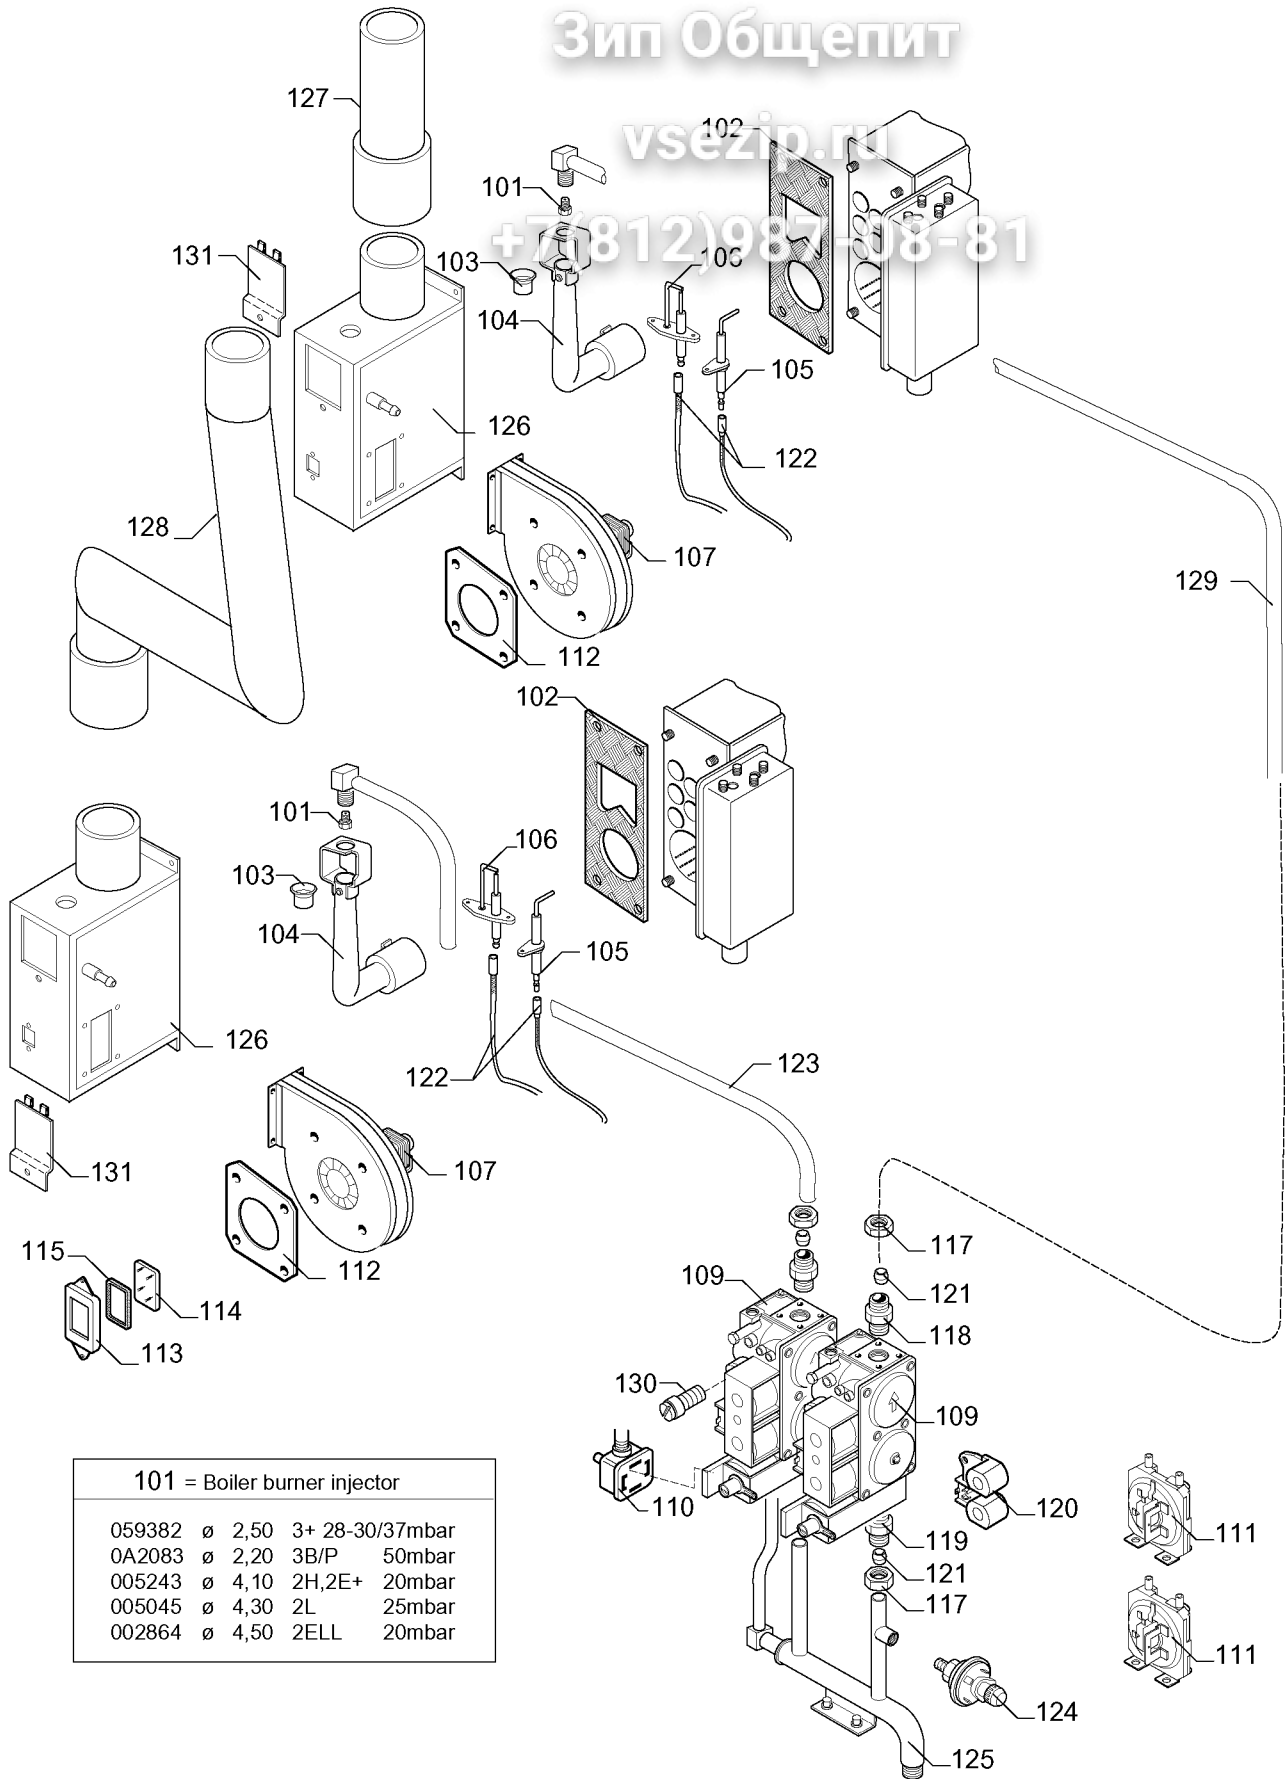

Indice

Pag. 1	Cella forno
2	Ass.porta e struttura carellata
3	Componenti gas
4	Boiler e componenti
5	Componenti elettrici
6	Pannello comandi
7-11	Lista ricambi

Index

Oven cabinet
Door ass.ly and slide-in-rack
Gas components
Boiler and components
Electrical components
Control panel
Spare parts list

Зип Общепит

vsezip.ru

+7(812)987-08-81

78 { DOOR ASSEMBLY
ASSIEME PORTA
COMPOSED BY POS.: 51,53,55,
57,64,65,72,73,79,80

72** { LEVER HOOK LOCK ASSEMBLY
ASSIEME CHIUSURA

FORNO A VAPORE CON BRUCIATORI A GAS AD ARIA SOFFIATA 20GN1/1, 20GN2/1
20GN1/1, 20GN2/1 BLOWING BURNER GAS STEAM OVEN