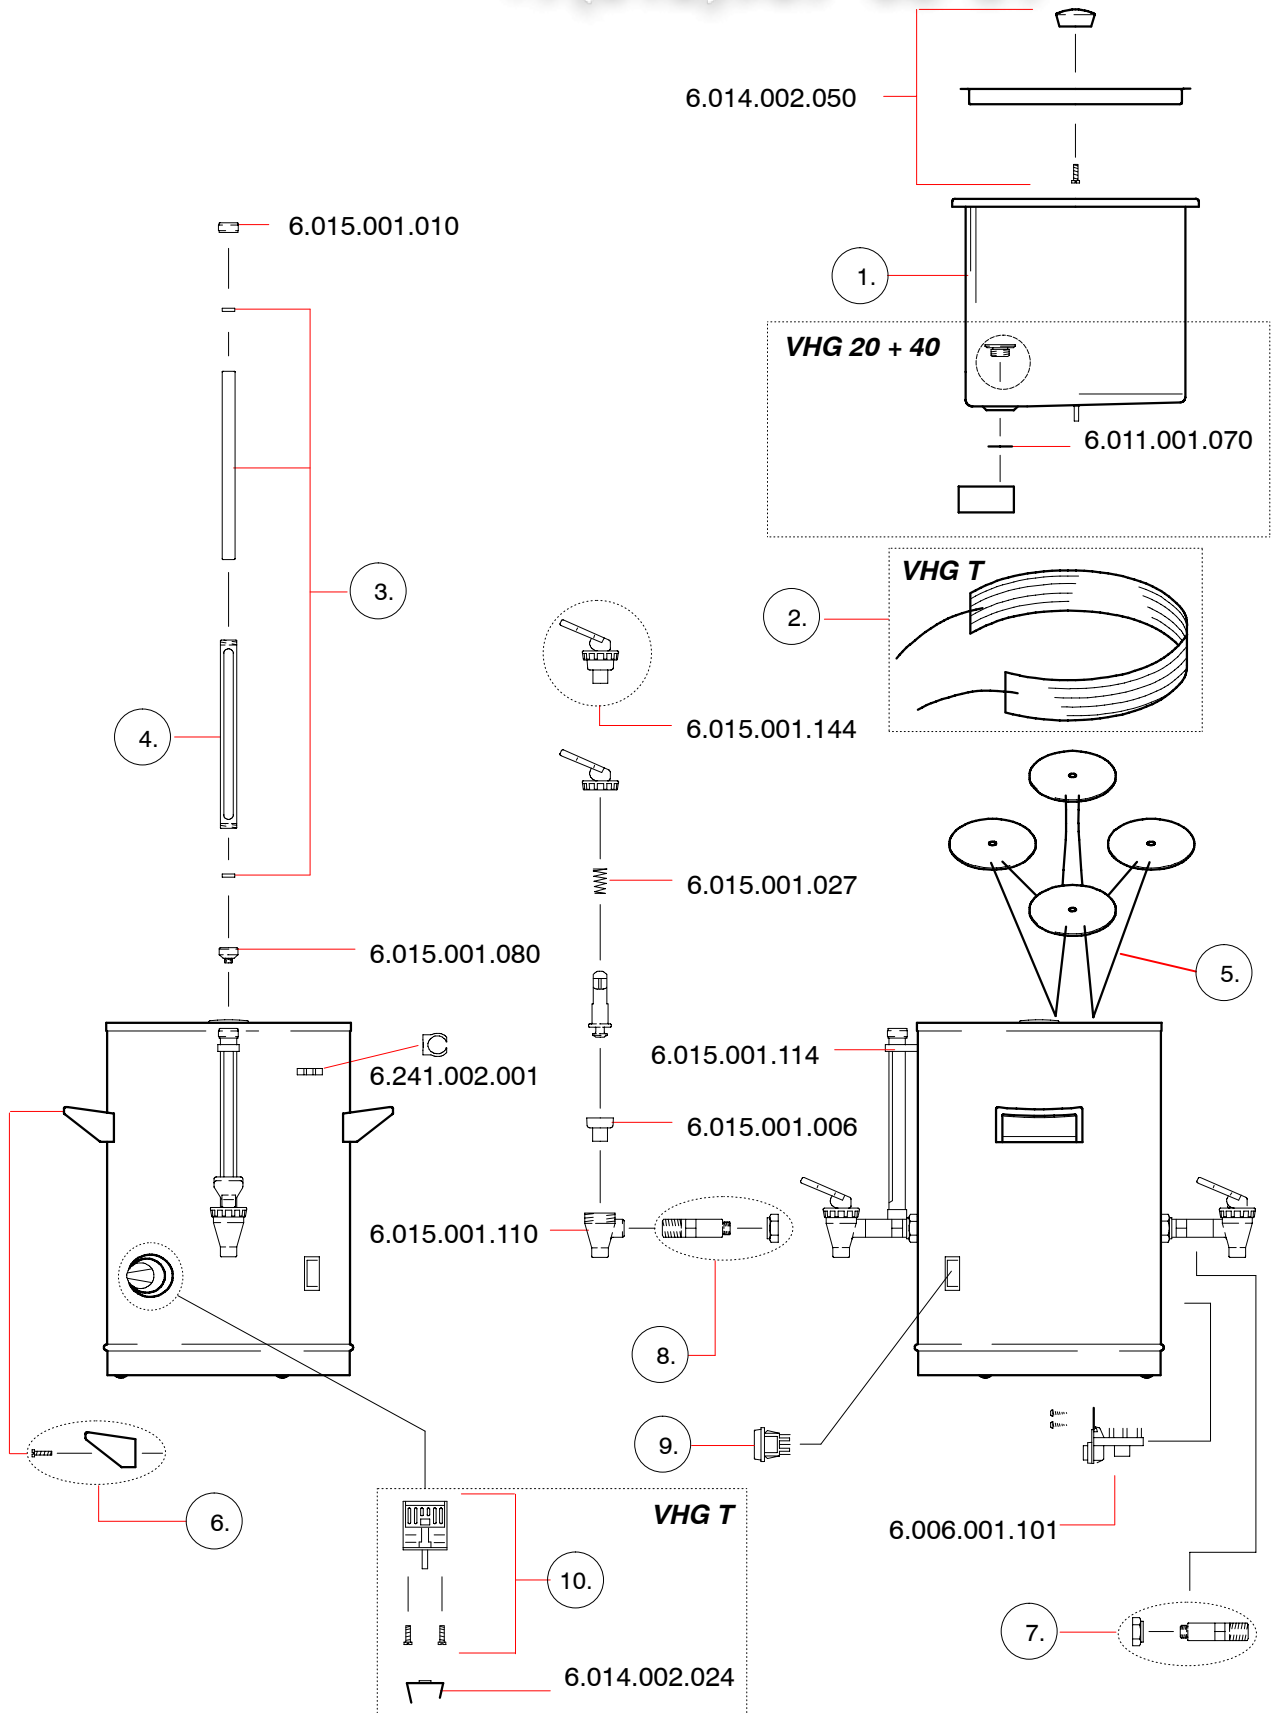

VHG (T/D) (с 2000)
+7(812)987-08-81

		VHG 5	VHG 10	VHG 20	VHG 40
1.	STD	6.240.028.000	6.242.031.000	6.243.031.000	6.248.049.000
2.	STD	6.295.010.000	6.242.043.000	6.243.042.000	6.243.042.000
	TWN / USA	6.240.057.000	6.242.052.000	6.243.048.000	6.243.048.000
3.	STD	6.015.001.019	6.015.001.014	6.015.001.051	6.015.001.137
4.	STD	6.015.001.018	6.015.001.013	6.015.001.052	6.015.001.136
5.	STD	6.240.029.000	6.242.032.000	6.243.033.000	6.248.030.000
	TWN / USA	6.240.053.000	6.242.032.000	6.243.033.000	6.248.030.000
6.	STD		6.242.198.001	6.243.233.001	6.248.133.001
7.	STD	6.015.001.147	6.015.001.161	6.015.001.161	6.015.001.161
8.	STD	6.015.001.131	6.015.001.132	6.015.001.132	6.015.001.132
	V + VH types	6.015.001.147	6.015.001.161	6.015.001.161	6.015.001.161
	USA	6.015.001.329	6.015.001.161	6.015.001.161	6.015.001.161
9.	STD	6.004.001.080	6.004.001.080	6.004.001.080	6.004.001.080
	TWN / USA	6.004.001.035	6.004.001.035	6.004.001.035	6.004.001.035
10.	STD	6.004.005.003	6.004.005.003	6.004.005.003	6.004.005.003
	TWN / USA	6.004.005.005	6.004.005.005	6.004.005.005	6.004.005.005