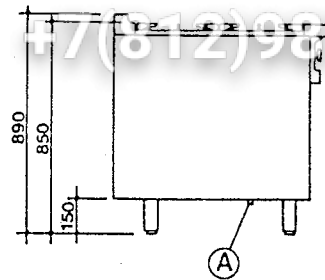

HG/120

vsezip.ru

GASANSCHLUSS 3/4"
ATTACCO GAS 3/4"
GAS CONNECTION 3/4"
ARRIVEE GAZ 3/4"