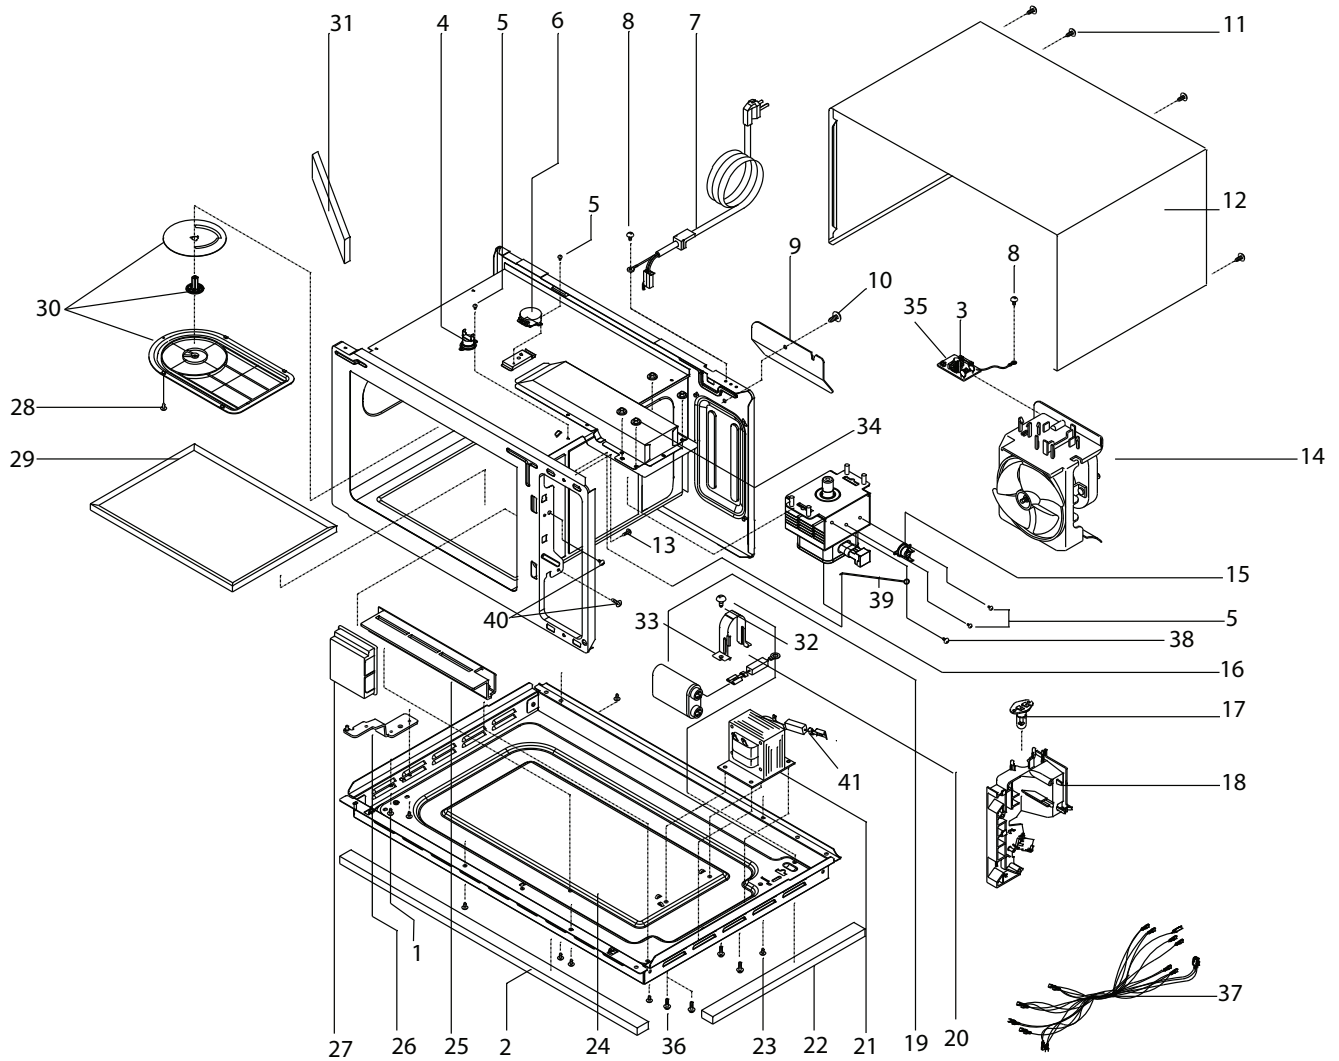

Зип Общепит
ELECTRONIC CONTROL
vsezip.ru

+7(812)987-08-81

Зип Общепит
ELECTRONIC CONTROL

Reference	Part Number	Description	Quantity
1	56002046	TOUCH PANEL ASSY	1
2	56002036	BOARD, H/V/LV	1
3	56001210	SCREW	4

3ип Общепит
OVEN CAVITY

vsezip.ru

+7(812)987-08-81

OVEN CAVITY

Reference	Part Number	Description	Quantity
1	56001217	SCREW	1
2	R0000413	GASKET, BASEPAN	1
3	20034001	FUSE, 15 A	1
4	56001426	THERMAL CUTOUT, CAVITY	1
5	56001230	SCREW	3
6	56001460	MOTOR, ANTENNA	1
7	56001476	POWER CORD	1
8	56001461	SCREW	1
9	56001428	AIR DEFLECTOR- REAR	1
10	56001210	SCREW	1
11	56002057	SCREW	6
12	56002040	WRAPPER	1
13	56001210	SCREW	1
14	56002037	BLOWER MOTOR ASSY	1
15	56001432	THERMAL CUTOUT, MAG	1
16	56002014	MAGNETRON	1
17	56002007	LAMP/ SOCKET ASSY	1
18	56002052	SWITCH, INTERLOCK ASSY	1
19	56002042	CAPACITOR- 1.15	1
20	56001436	DIODE	1
21	56002027	TRANSFORMER HV	1
22	R0000413	GASKET, BASEPAN	1
23	56001151	SCREW	4
24	56002023	BASEPAN ASSY	1
25	56002059	PROTECTOR, WIRE	1
26	56002028	HINGE, LOWER	1
27	56001440	AIR GUIDE	1
28	56001450	RIVET ASSY	1
29	56002041	TRAY ASSY	1
30	12002625	KIT, COVER/STIRRER BLADE/RIVETS	1
31	56001445	GASKET	1
32	56001153	SCREW	1
33	56002043	BRACKET, CAPACITOR	1
34	56001051	NUT, HINGE	4
35	56002030	FUSE BLOCK / FILTER ASSY	1
36	56001222	SCREW	1
37	56001478	HARNESS, MAIN	1
38	56001151	SCREW	1
39	56001447	SUPPORT	1
40	56001210	SCREW	2
41	56001474	FUSE, HV	1