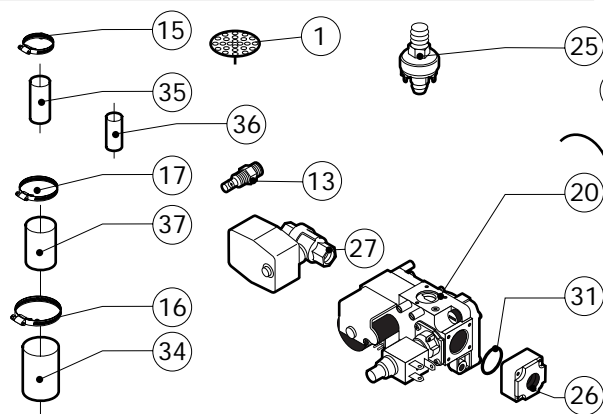

Зип Обществу
vsezip.ru
+7(812)987-08-81

POS.	CODE	PIECES	DESCRIPTION
1	R10201700	1	DRAIN FILTER
2	R10202400	1	COMBUSTION CABINET
3	R10402390	1	COMBUSTION CABINET INSULATION PLATE
4	R10403790	1	CHAMBER BURNERS PROTECTION PLATE
5	R14100500	1	STEAM GENERATOR ASSEMBLY
6	R14201120	1	STEAM GENERATOR
7	R14201410	1	STEAM OUTLET THROTTLE ASSEMBLY
8	R14202070	1	STEAM GENERATOR GAS FLUE PIPE
9	R14202300	1	CABINET BURNERS SUPPORT
10	R14202360	1	STEAM GENERATOR SUPPORT
11	R14402610	1	STEAM GENERATOR BURNERS PROTECTION PLATE
12	R58005680	1	STEAM GENERATOR DESCALING CAP 1"1/4 F
13	R58006090	1	STEAM QUENCHING NOZZLE Ø 1
14	R58006110	1	STEAM GENERATOR FLUSHING NOZZLE
15	R61630011	12	METAL CLAMPS 12-22/9
16	R61630031	2	METAL CLAMPS 40-60/9
17	R61630081	2	METAL CLAMPS 20-32/9
18	R63016500	1	CHAMBER BURNER ASSEMBLY
19	R63016510	1	STEAM GENERATOR BURNER ASSEMBLY
20	R63020160	2	GAS SOLENOID VALVE

POS.	CODE	PIECES	DESCRIPTION
21	R63050300	1	IGNITOR
22	R63050310	1	SENSOR
23	R63050320	1	IGNITOR
24	R63050330	1	SENSOR
25	R63070010	1	GAS SAFETY PRESSURE SWITCH PG 901.61
26	R63080040	4	STRAIGHT FLANGE 1/2"
27	R65110540	1	STEAM GENERATOR DRAIN MOTORIZED VALVE
28	R65320010	2	STEAM GENERATOR LEVEL PROBE
29	R66605900	4	FLAME IGNITION CABLE/FLAME SENSOR CABLE
30	R69010410	1	STEAM OUTLET KNOB
31	R70010070	4	RING
32	R70030090	3	NOZZLE GASKET
33	R70050040	1	STEAM GENERATOR CAP GASKET
34	R70060030	1	SILICON COUPLING Ø 40
35	R70060070	1	SILICON COUPLING Ø 15
36	R70060080	1	SILICON COUPLING Ø 13
37	R70060090	2	SILICON COUPLING Ø 25
X		2	NOZZLE (See service manual)
X		2	NOZZLE (See service manual)