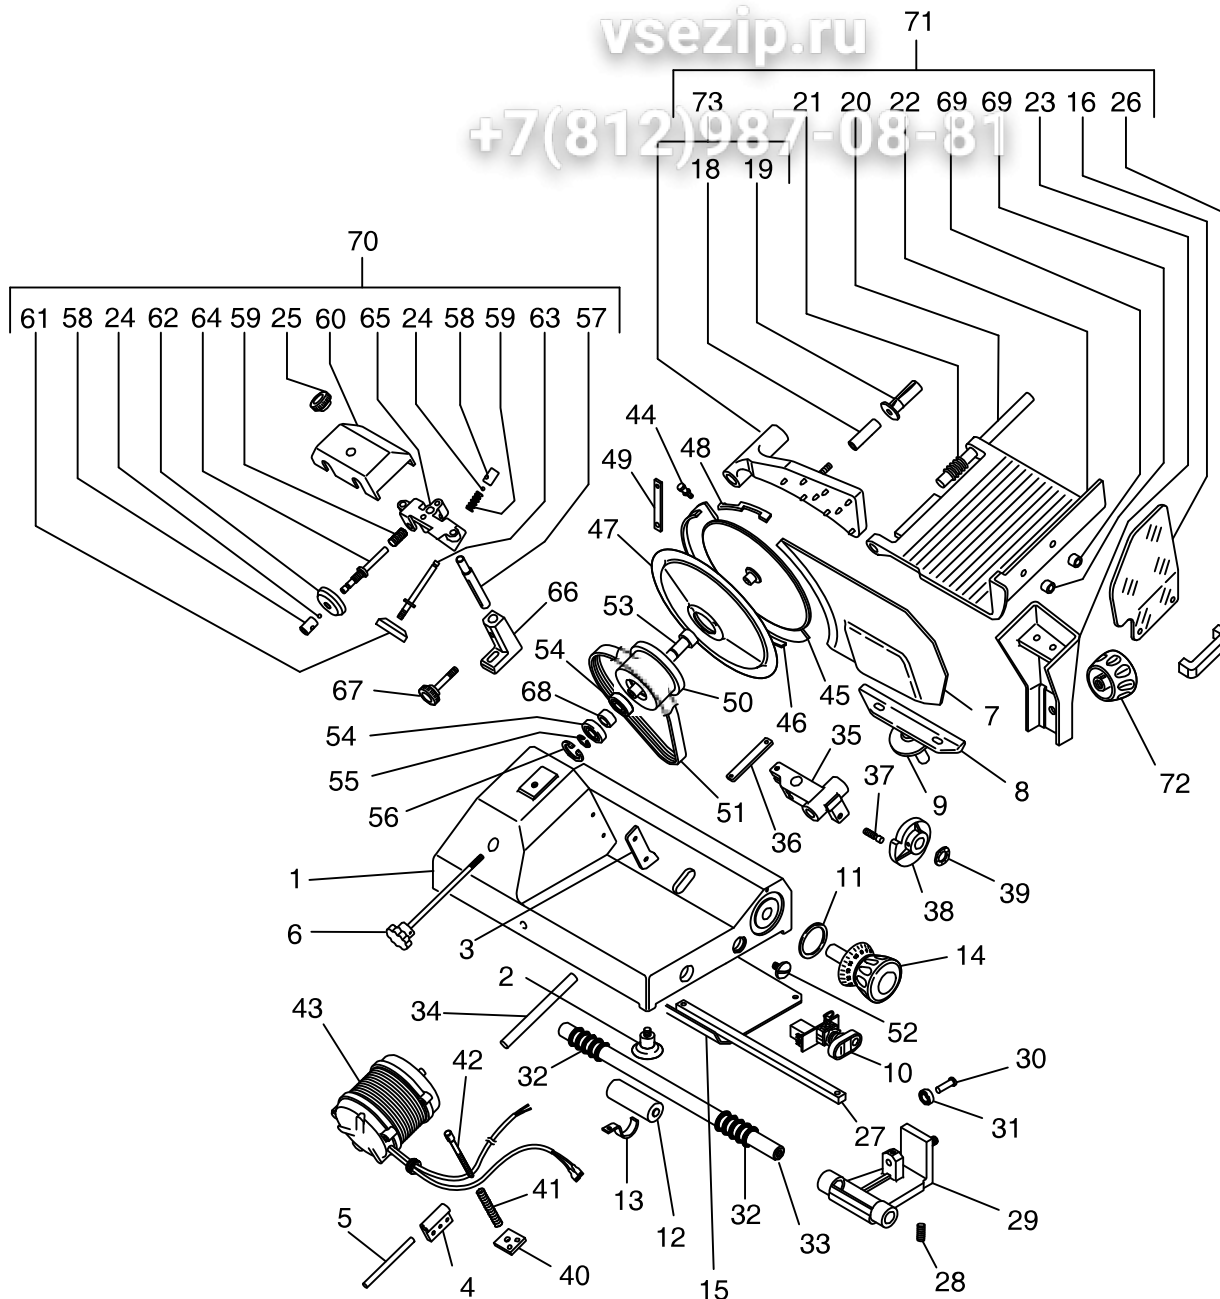

Rif./Ref.	Codice/Code	Sigla /Features	Descrizione/Description
65	CO4001		Support
66	CO4556		Support
67	CO4003		Knob
68	CO0444		Spacer
69	CO4039		Spacer
70	CO3926	Assembly	Tool grinder
71	CO4127	Assembly	Carriage
72	CO4053	(HS300)	Knob
73	CO4015	Assembly	Ram
74	CO3444		Grinding wheel
75	CO3443		Deburring wheel
77	CO0445		Covering
81	CO4765	Assembly	Tool grinder
82	CO2817	230V/1Ph/50-60Hz	Switch
82	CO2818	400V/3Ph/50-60Hz	Switch
83	32W3280		Lamp
84	CO0443		Knob
85	CO4794		Blade cover
86	CO0442		Sail
87	CO4029	230V/1Ph/50-60Hz	Motor
87	CO4030	400V/3Ph/50-60Hz	Motor

vsezip.ru
+7(812)987-08-81