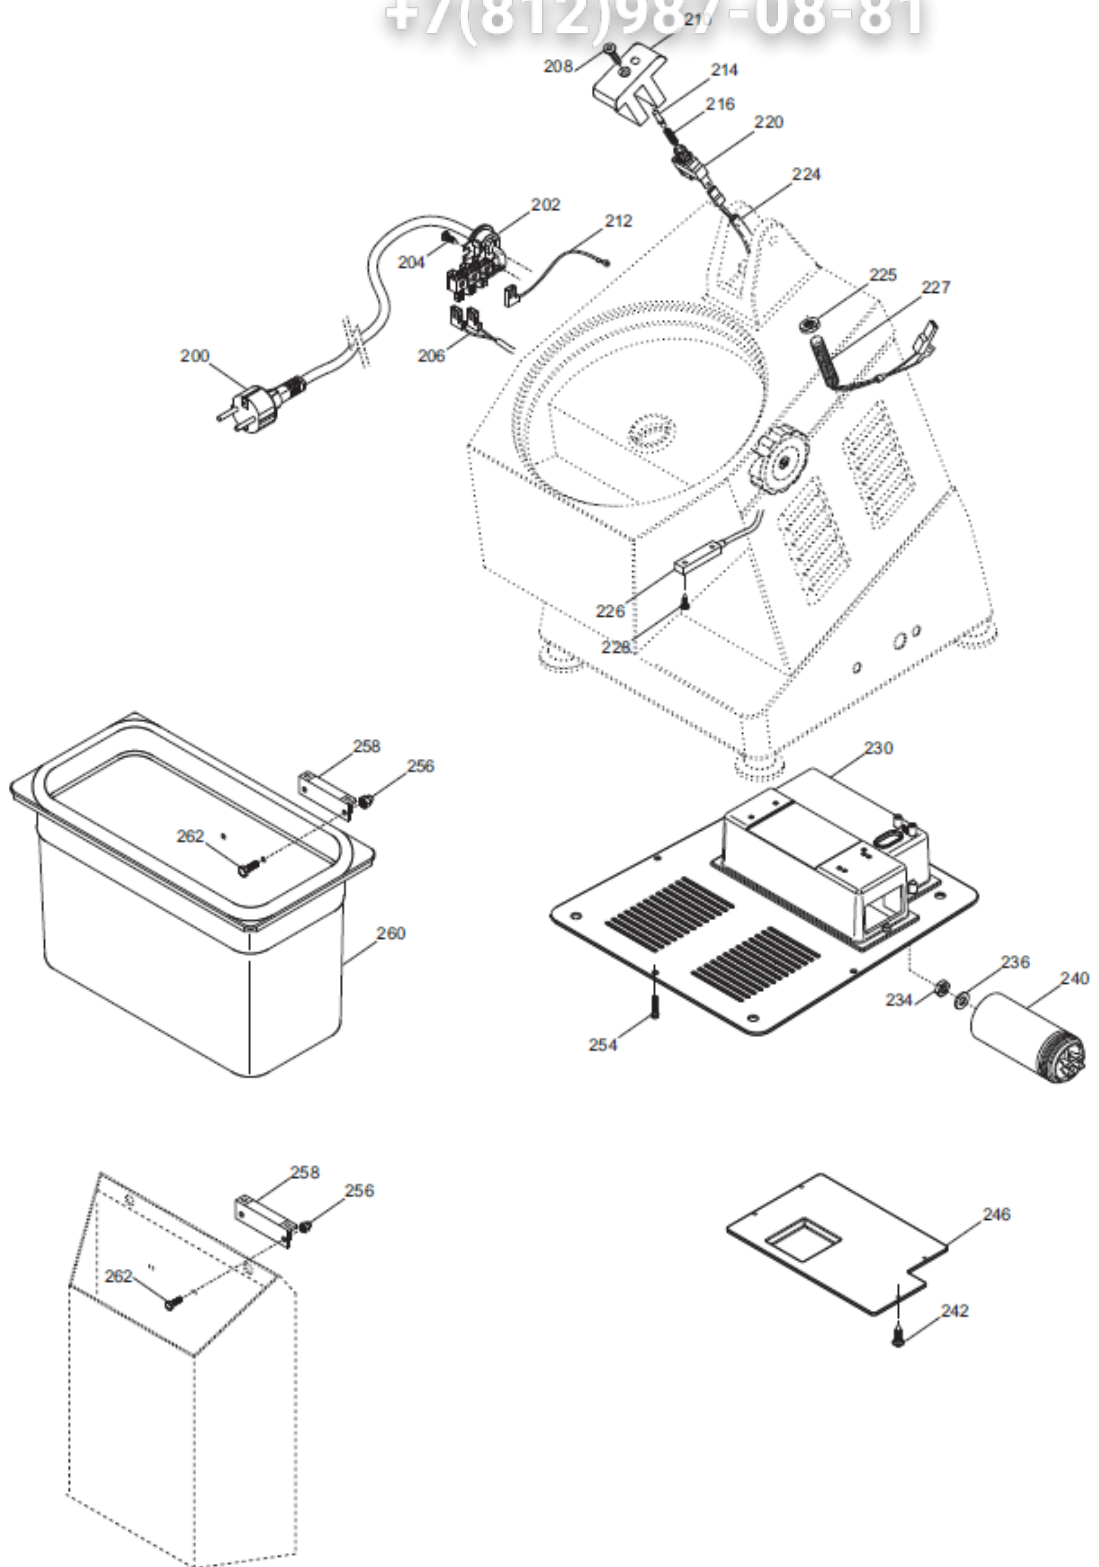

Зип Общепит

vsezip.ru

+7(812)987-08-81

ТМ.И. Таб.2

Зип Общепит

	REF	ART	vsezip.ru
	200 MN + 202	POWER CORD SUKO PA 205	19410530
	200 TF + 202	POWER CORD, 3PH	19410536
	206	POWER CONNECTION CABLE FOR TM	IV5550030
	208	VITE TC 04 X 16 TM	IV77VC04X16
	210	MIKROSCHALTERGEHAUSE TM	IV4010020
	212	GROUNDING POWER CONNECTION TM	IV5550000
	214	LONG SPACER FOR TM	IV2080050
	216	MICROSWITCH SPRING FOR TM	IV75MTM
	220	MECHANISCHER MIKRO TM	IV5820010
	224	WIRING - MICROSWITCH - TM	IV5550015
	225+227	MAGNETIC SENSOR FOR TM	IV5820500
	226	MAGNET FUER AUFFANGBEHALTER TM	IV5820000
	228	VITE AUTOF. 3,5 X 13	IV77VCR3,5X13
	230	BOTTOM ENCLOSURE PANEL FOR TM	IV4010050
	234	NUT M 08	IV77D08
	236	RONDELLA 8X12	IV77R08X12
	240	KONDENSATOR 20UF - TM	IV5820020
	242	VITE AUTOF. TC 3,9 X 9,5	IV77VCR3,9X9,5
	246	PROTECTION COVER TM	IV4010060
	254	VITE AUTOF. TC 3,9 X 9,5	IV77VCR3,9X9,5
	256	NUT M 05	IV77D05
	258	MAGNETIC SWITCH	LF1050103
	260	BEHALTER x GEMUSESCHNEIDER +MAGNET	40750080
	262	SCREW M5X10	IV77PU05X10

+7(812)987-08-81