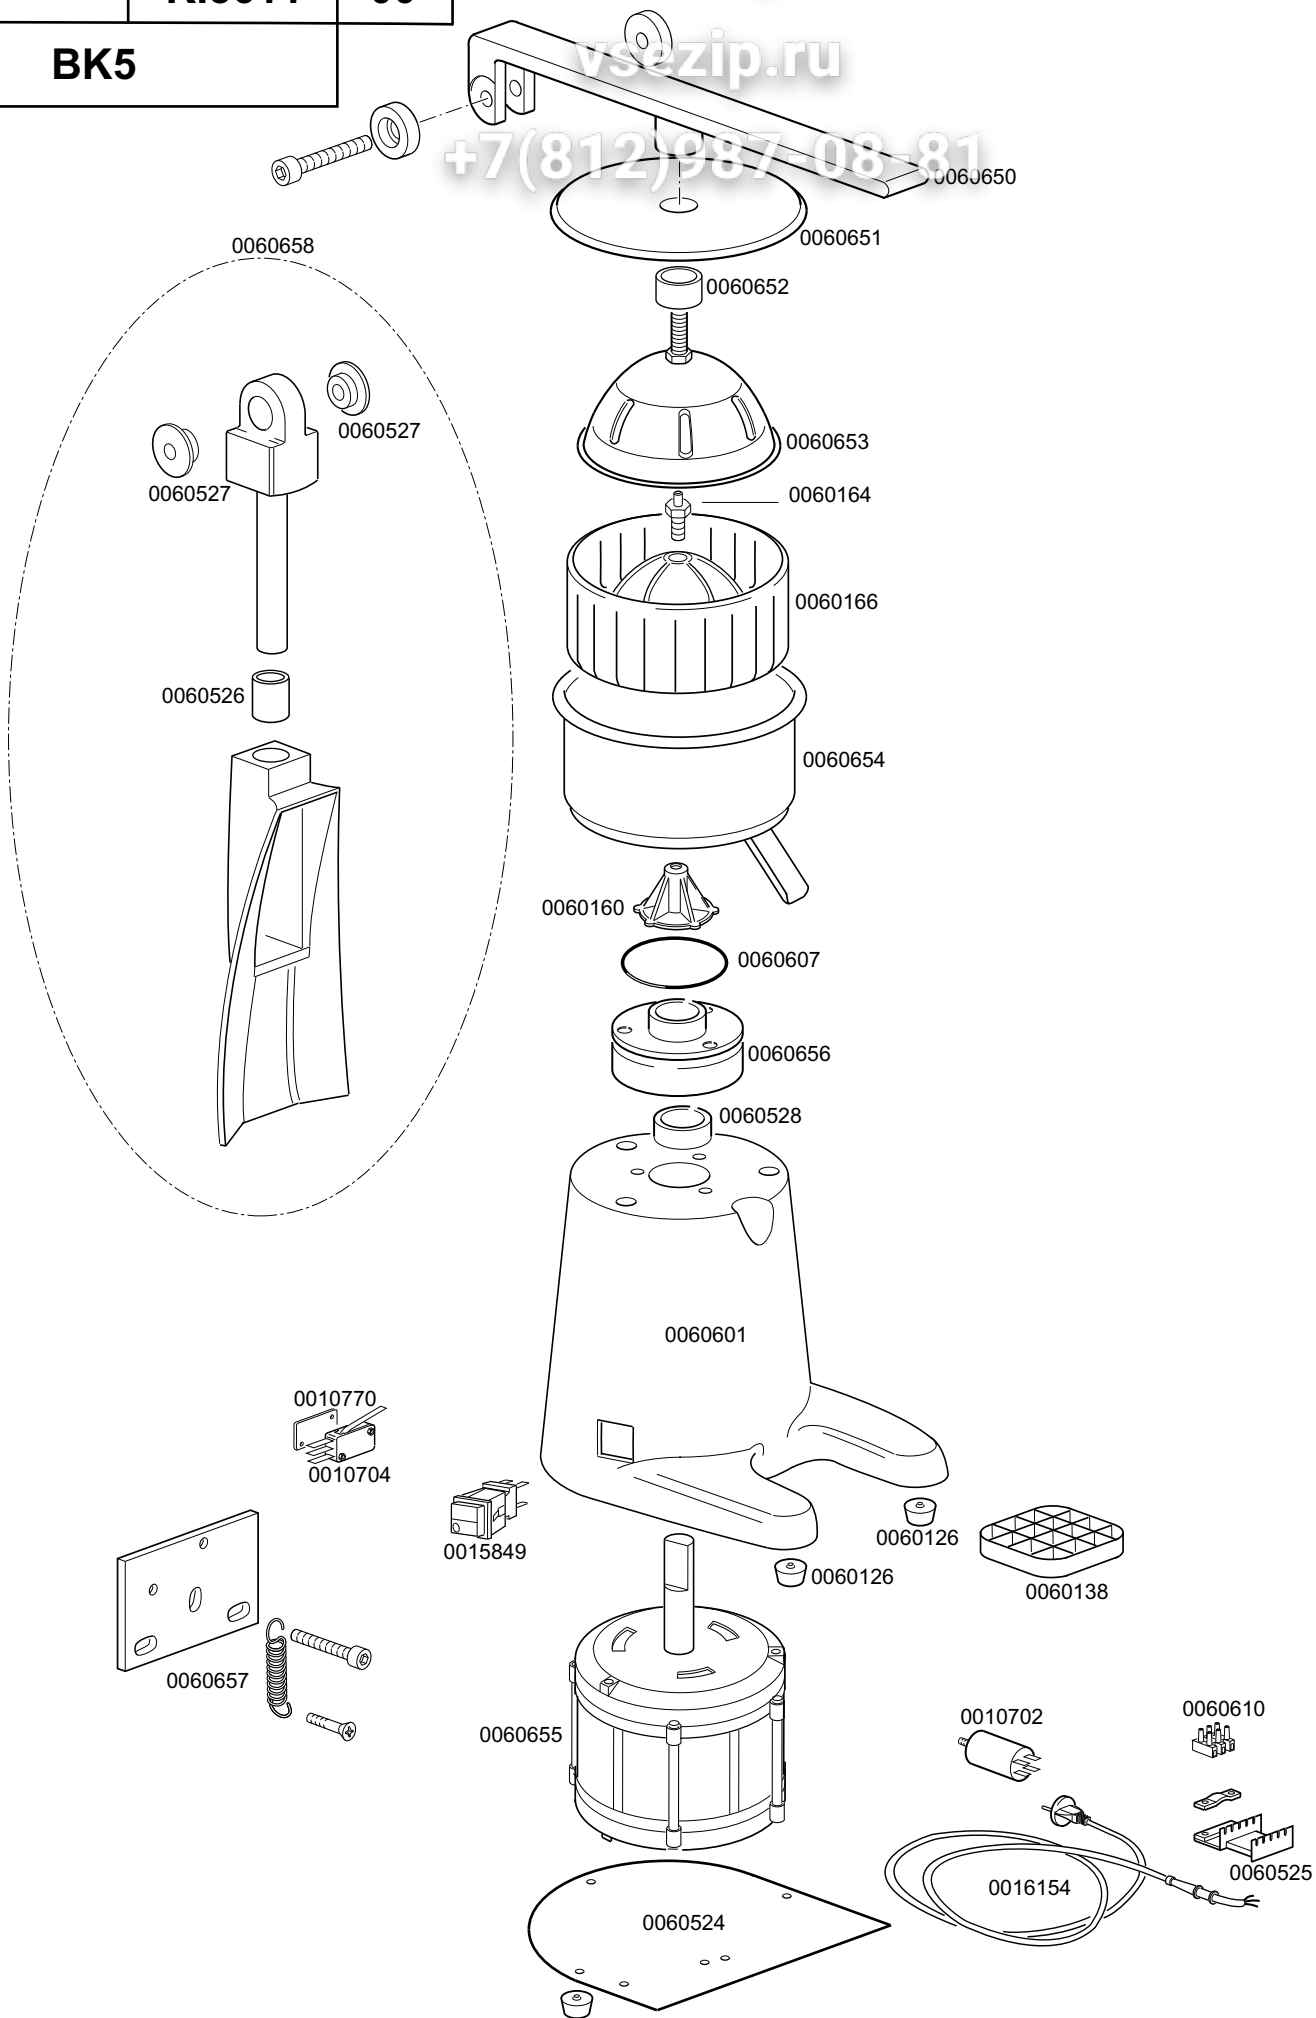

KROMO

**TABLE
KI5611**

**REV
00**

BK5

Зип Общепит

vsezip.ru

+7(812)987-08-81

ЗИП ОБЩЕПИТ TABLE
FRUIT-JUICE SQUEEZER BK3 KI5611

vsezip.ru
+7(812)987-08-81

CODE	DESCRIPTION	CODE	DESCRIPTION
0010702	5 Microfarad 450V condenser		
0010704	Door safety microswitch		
0010770	Insulator for microswitch		
0015849	Single switch green push button		
0016154	Power supply cable		
0060126	Rubber small foot		
0060138	Glasses holder		
0060160	Undersqueezer		
0060164	Right screw for cone		
0060166	Complete cone		
0060524	Bottom protection		
0060525	Presscable		
0060526	Nylon nut for shaft hinge		
0060527	Nylon nut for head hinge		
0060528	15x24x7 rubber top		
0060601	Die-cast from work		
0060607	OR gasket for basing		
0060610	Terminal board		
0060650	Fruit-juice squeezer lever		
0060651	Fruit-juice squeezer cover		
0060652	Cover nut		
0060653	Counter cone		
0060654	Basing		
0060655	Engine		
0060656	Cone base		
0060657	Spring for lever		
0060658	Complete shaft hinge		