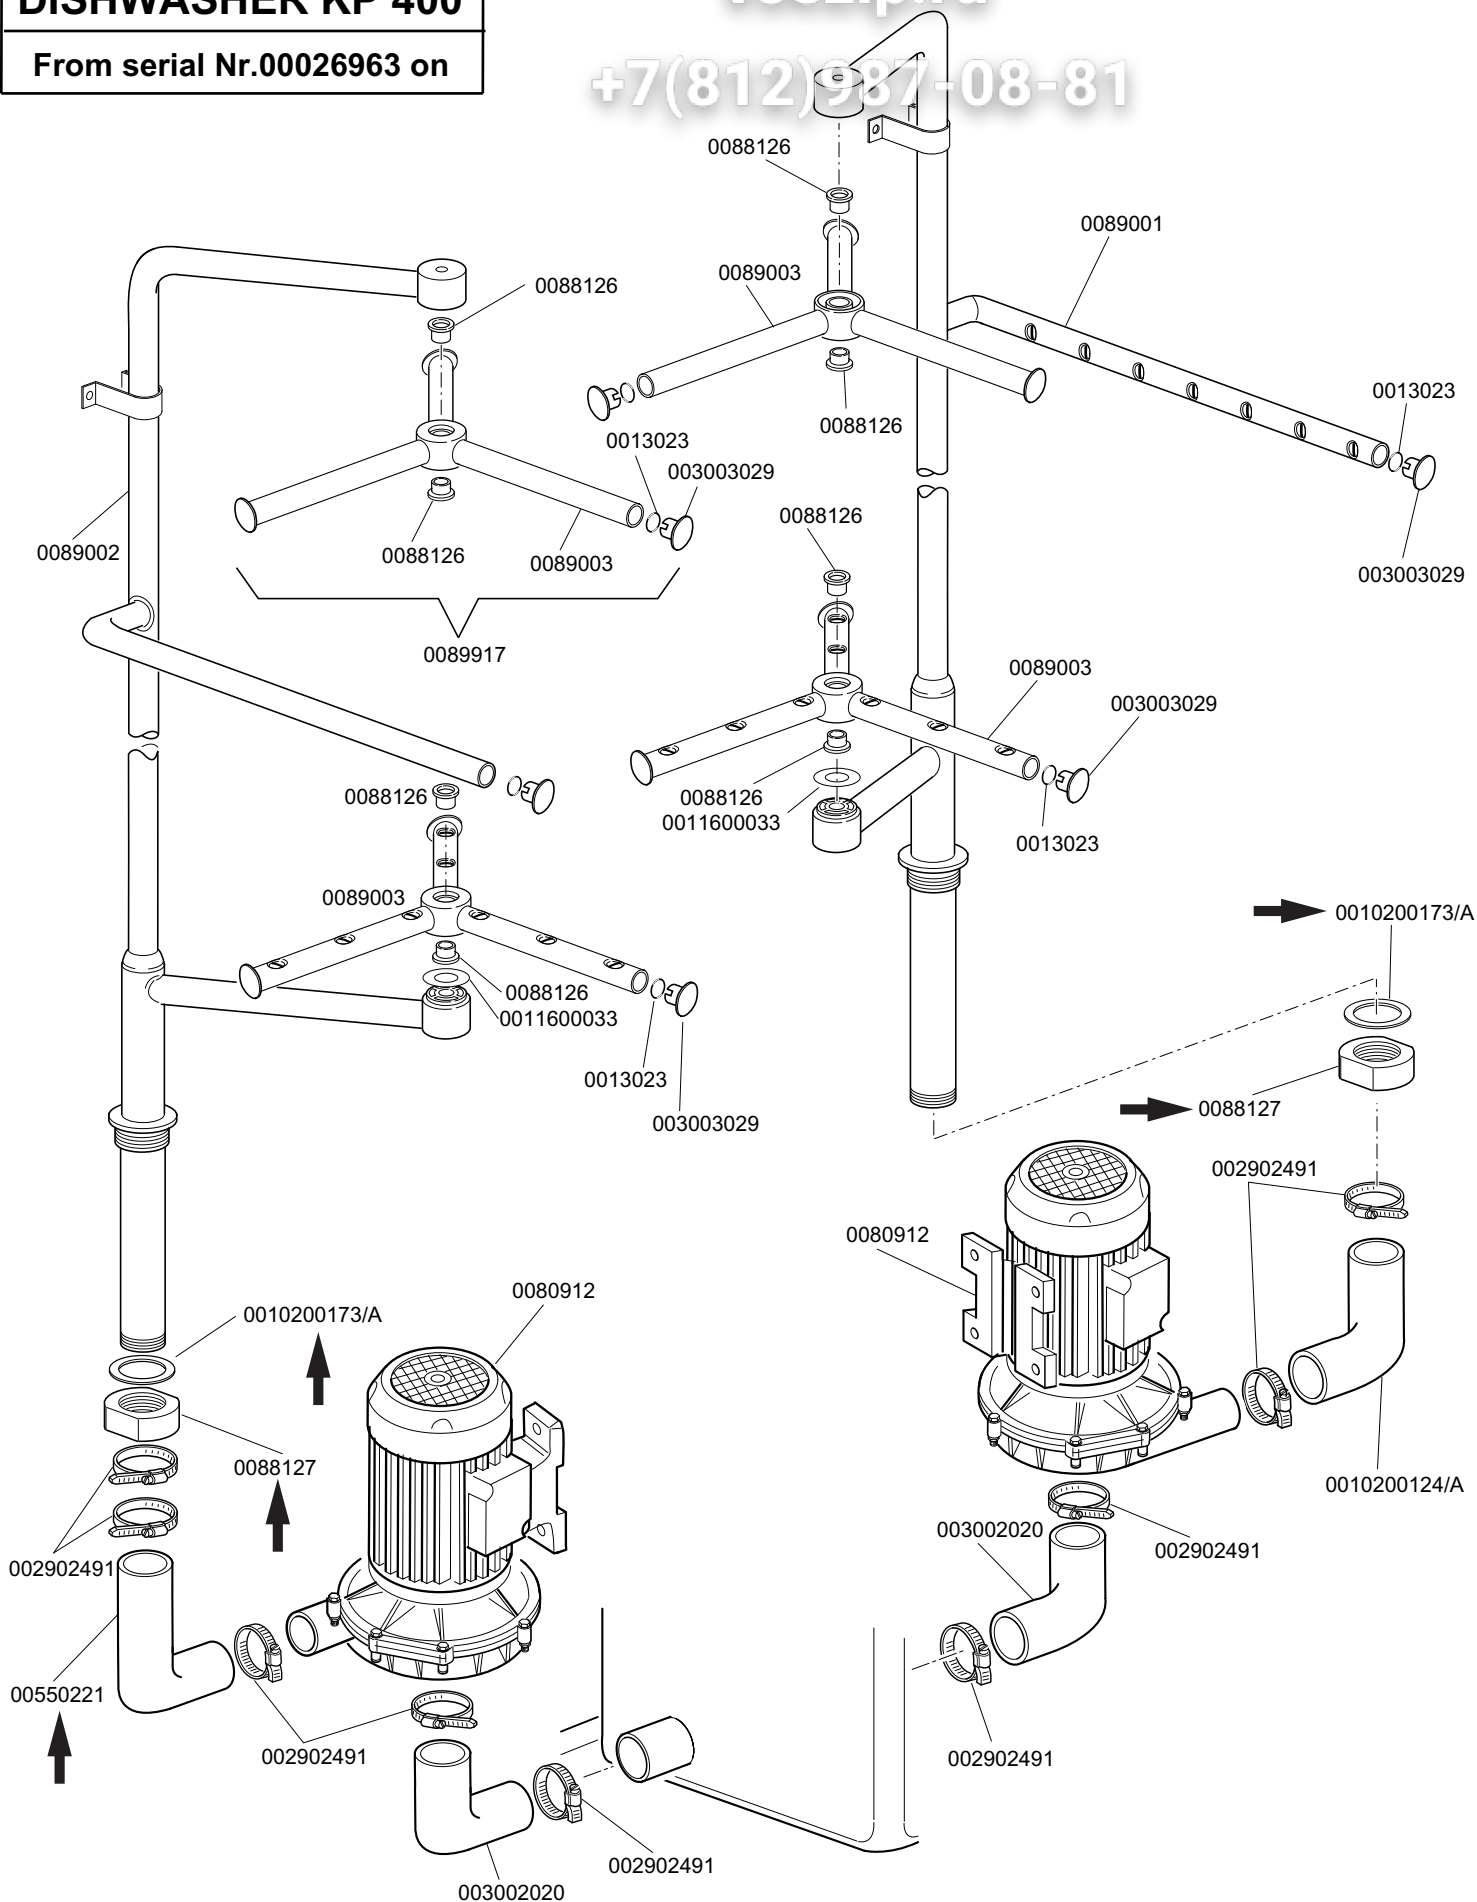

KROMO

**TABLE
KI3530**

**REV
02**

DISHWASHER KP 400

From serial Nr.00026963 on

Зип Общепит

vsezip.ru

+7(812)987-08-81