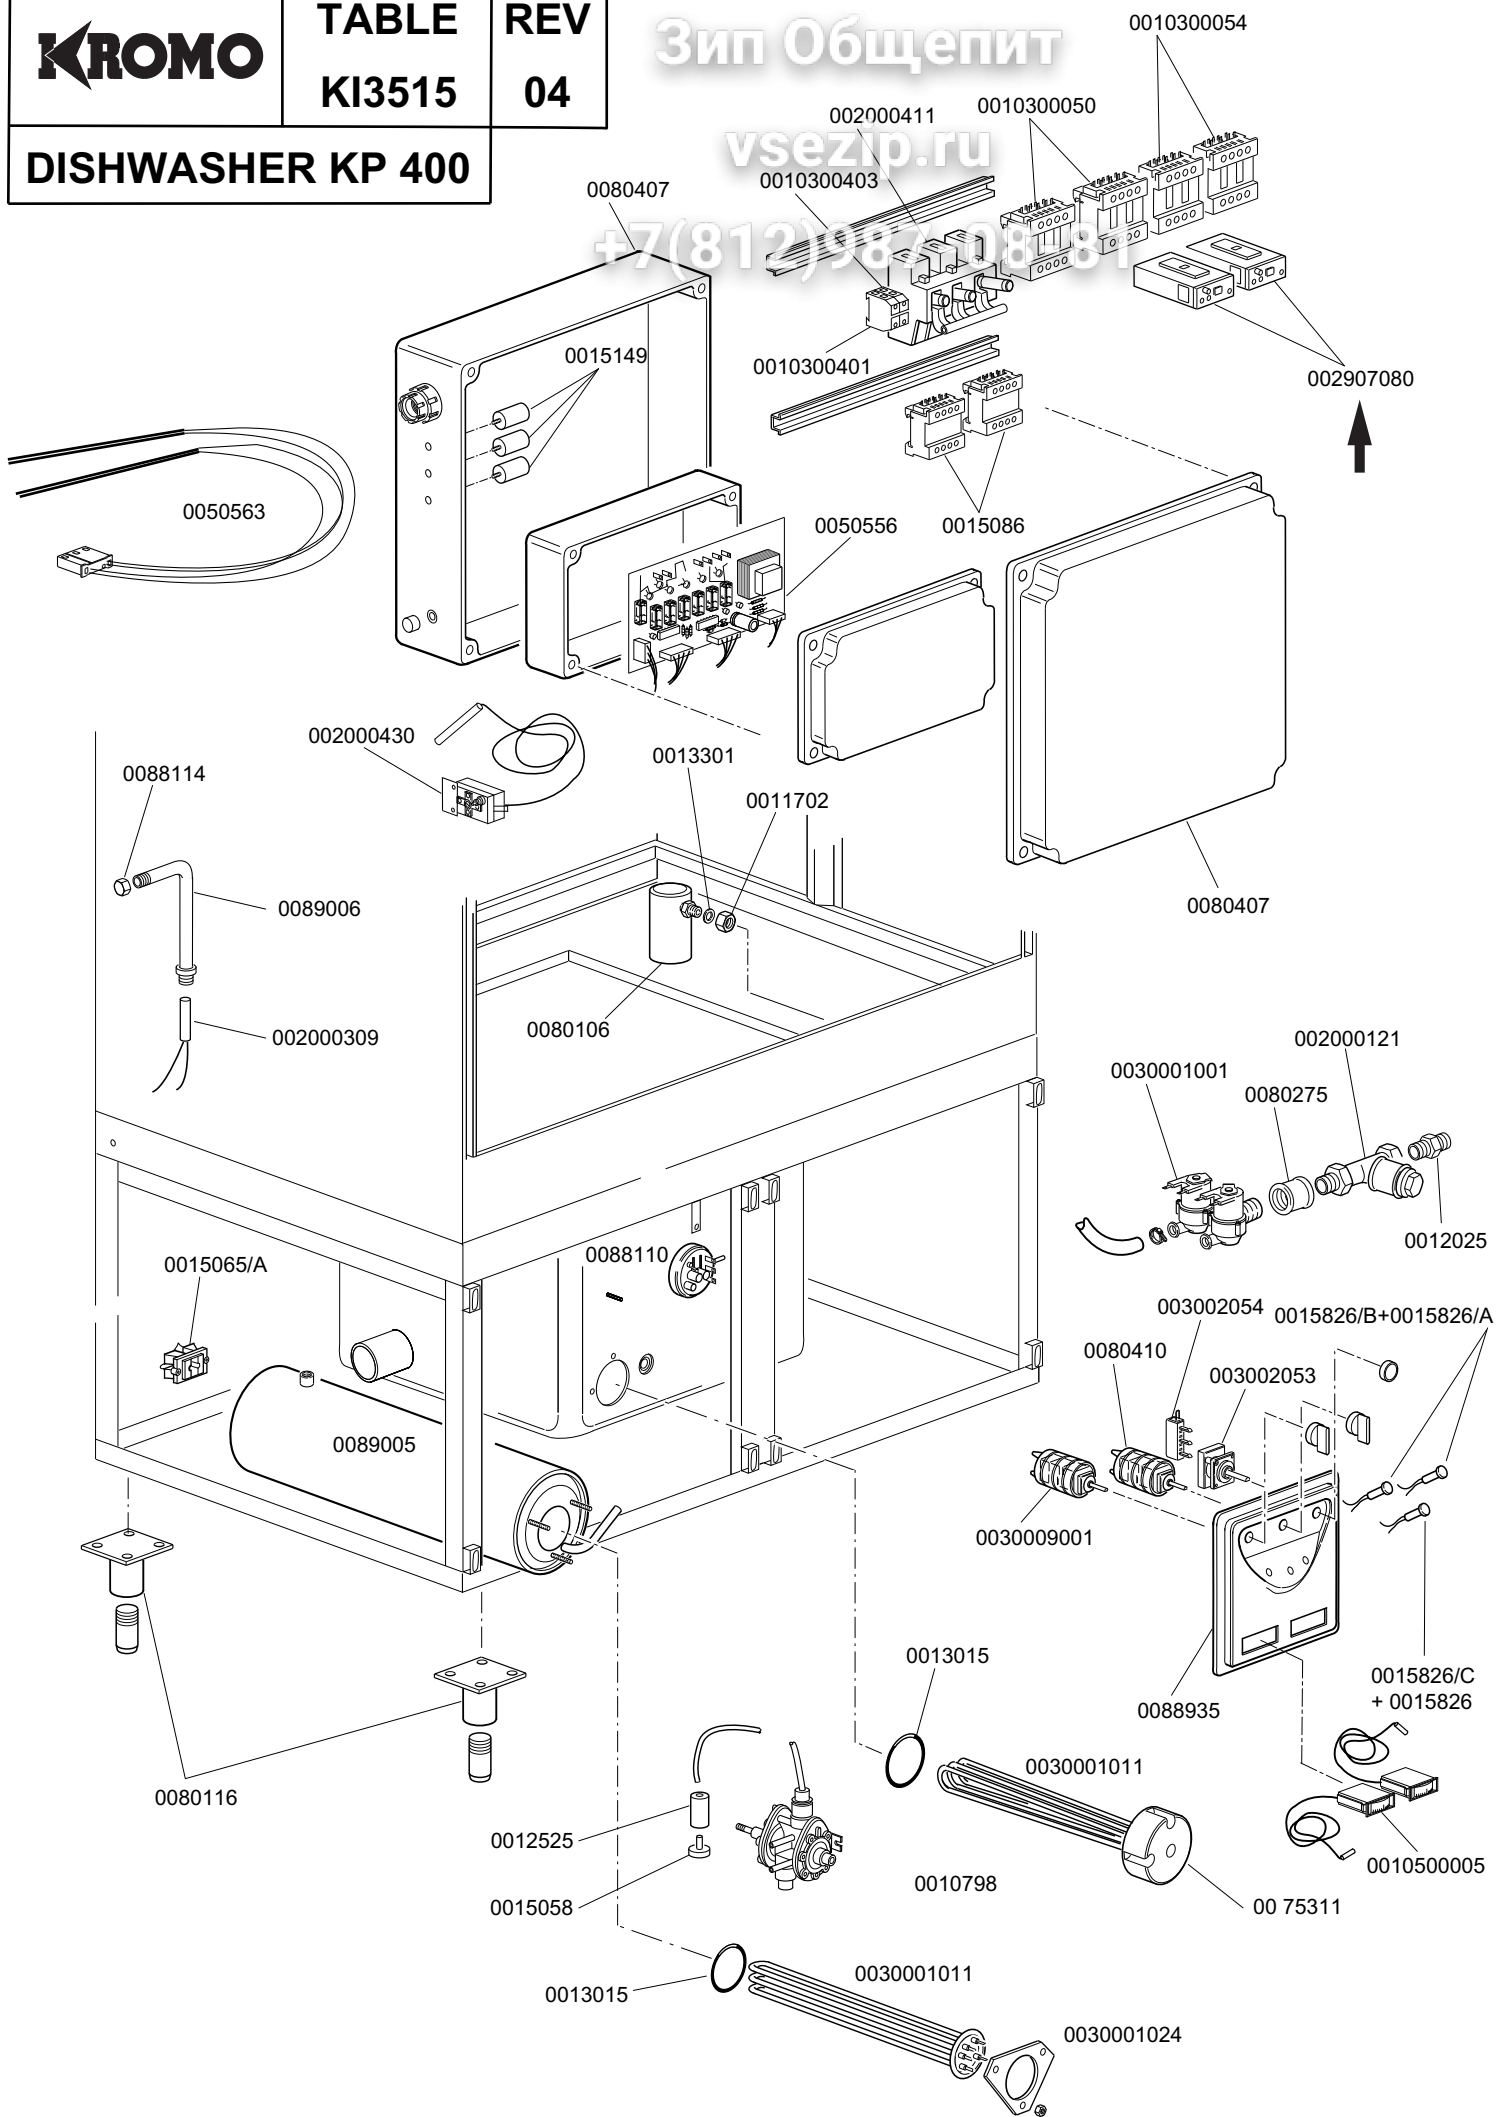

KROMO	TABLE	REV
	KI3515	04
DISHWASHER KP 400		

Зип Общепит

vsezip.ru

+7(812)987-08181