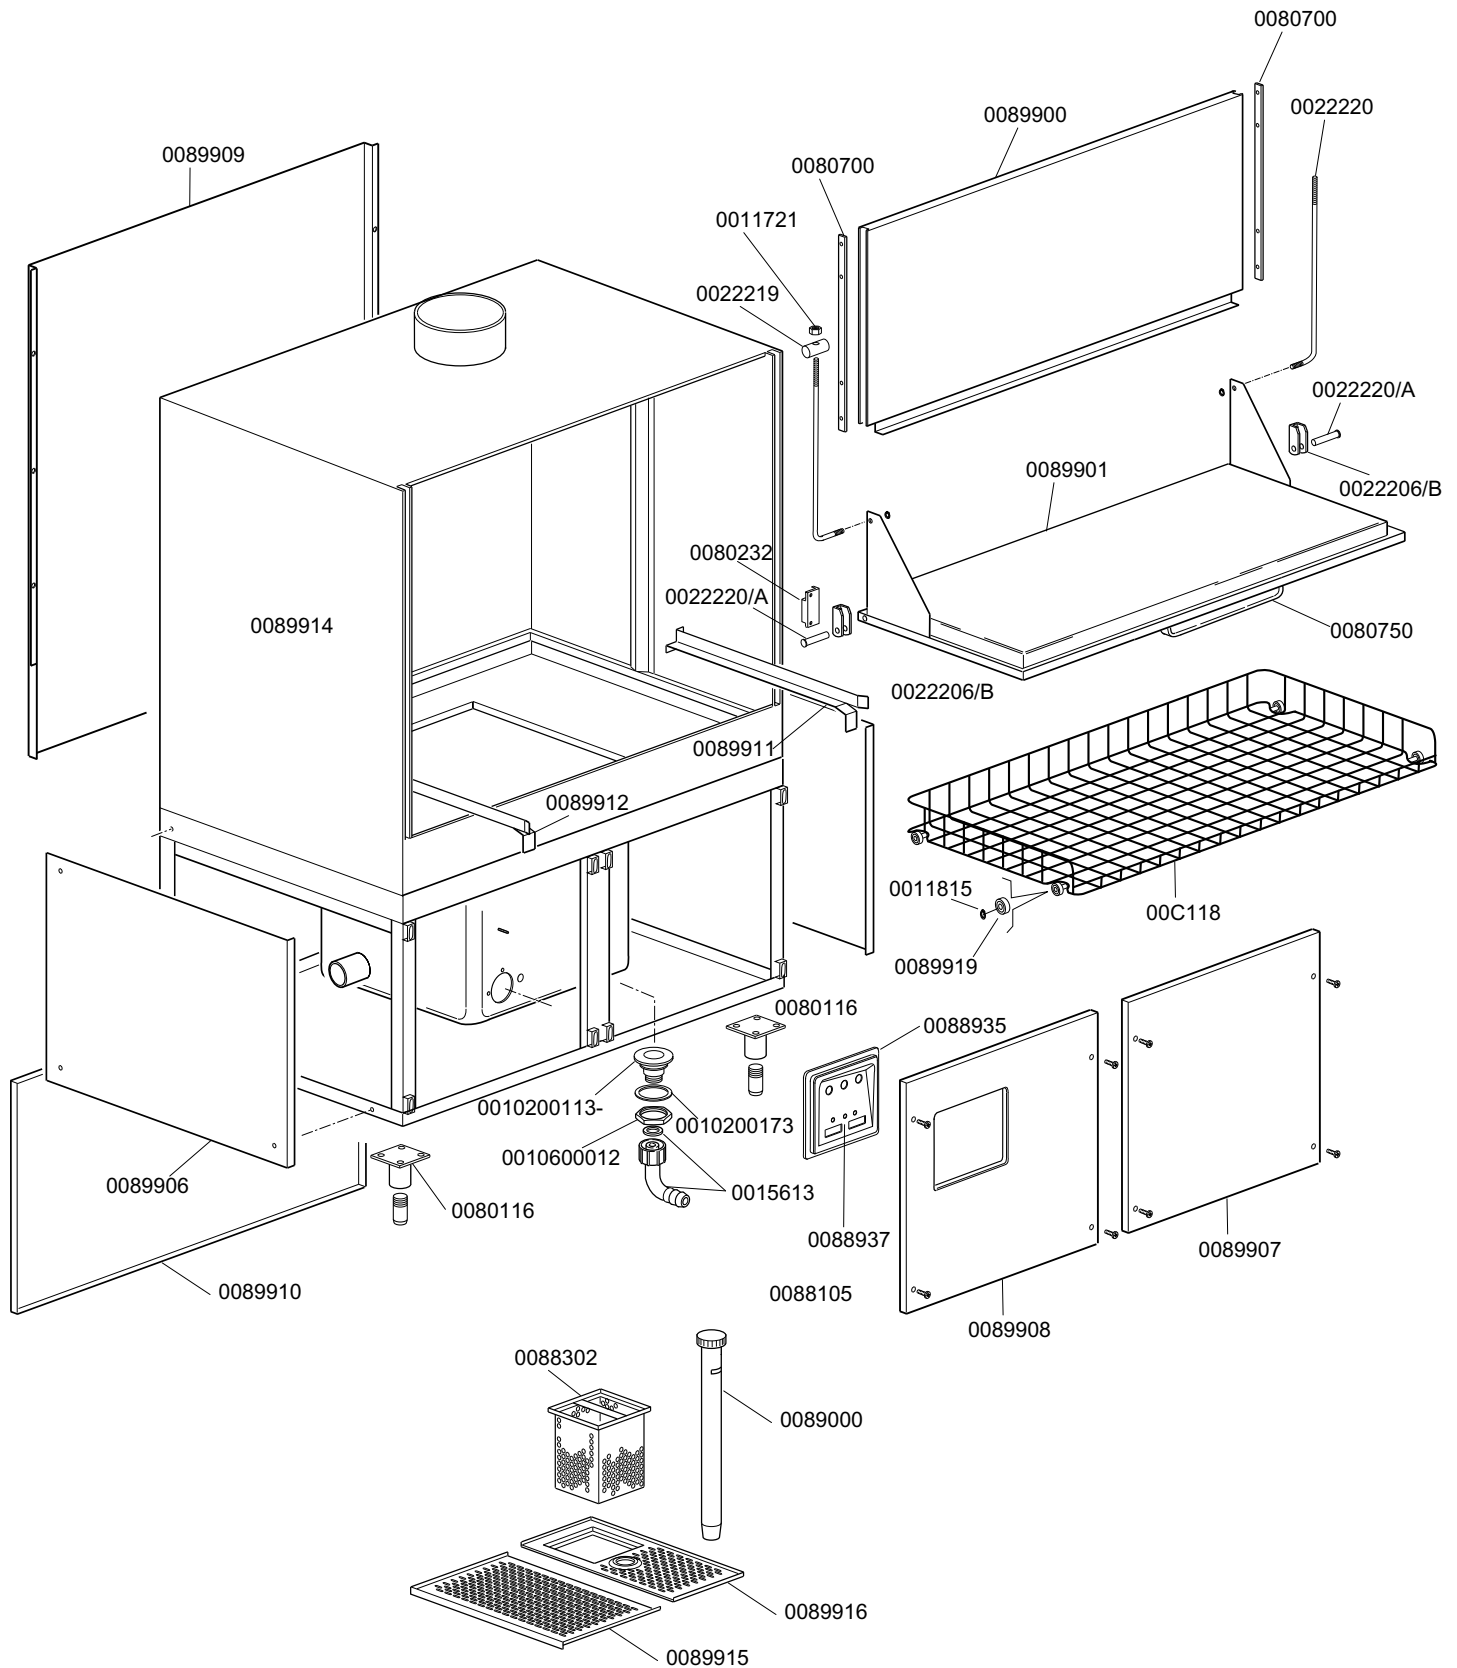

KROMO

**TABLE
KI3510**

**REV
05**

DISHWASHER KP 400

Зип Общепит

vsezip.ru

+7(812)987-08-81